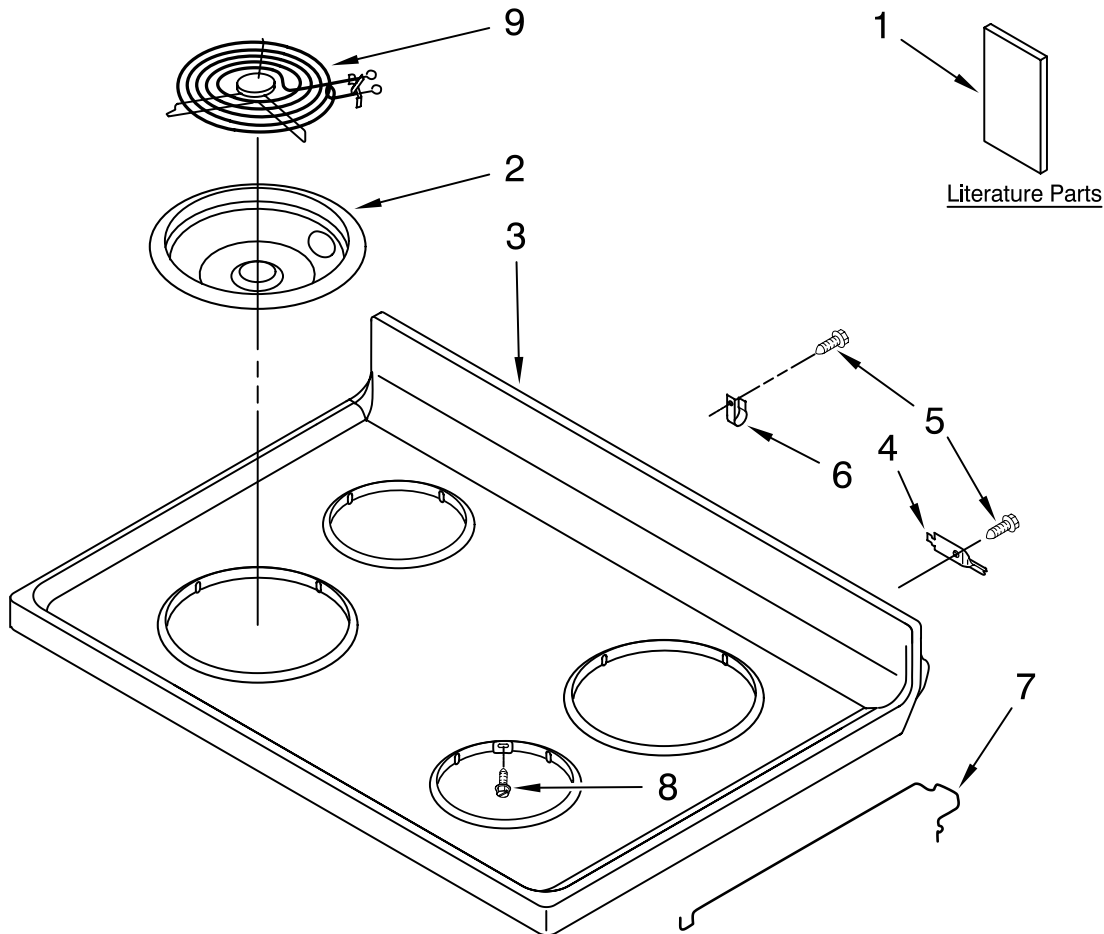

# COOKTOP PARTS

For Models: RF263LXTW2, RF263LXTQ2, RF263LXTT2, RF263LXTB2, RF263LXTS2

(White) (White on White) (Biscuit) (Black) (S.Steel)

30" ELECTRIC FREESTANDING  
SELF CLEAN RANGE

Illus. No.	Part No.	DESCRIPTION
1	W10141166	Literature Instructions Installations Template, Anti-Tip
	9757142	English/Spanish
	9757143	English/French
	W10162204	Owners Manual
	W10115599	Tech Sheet
	9762761	Safer Cooking Tips