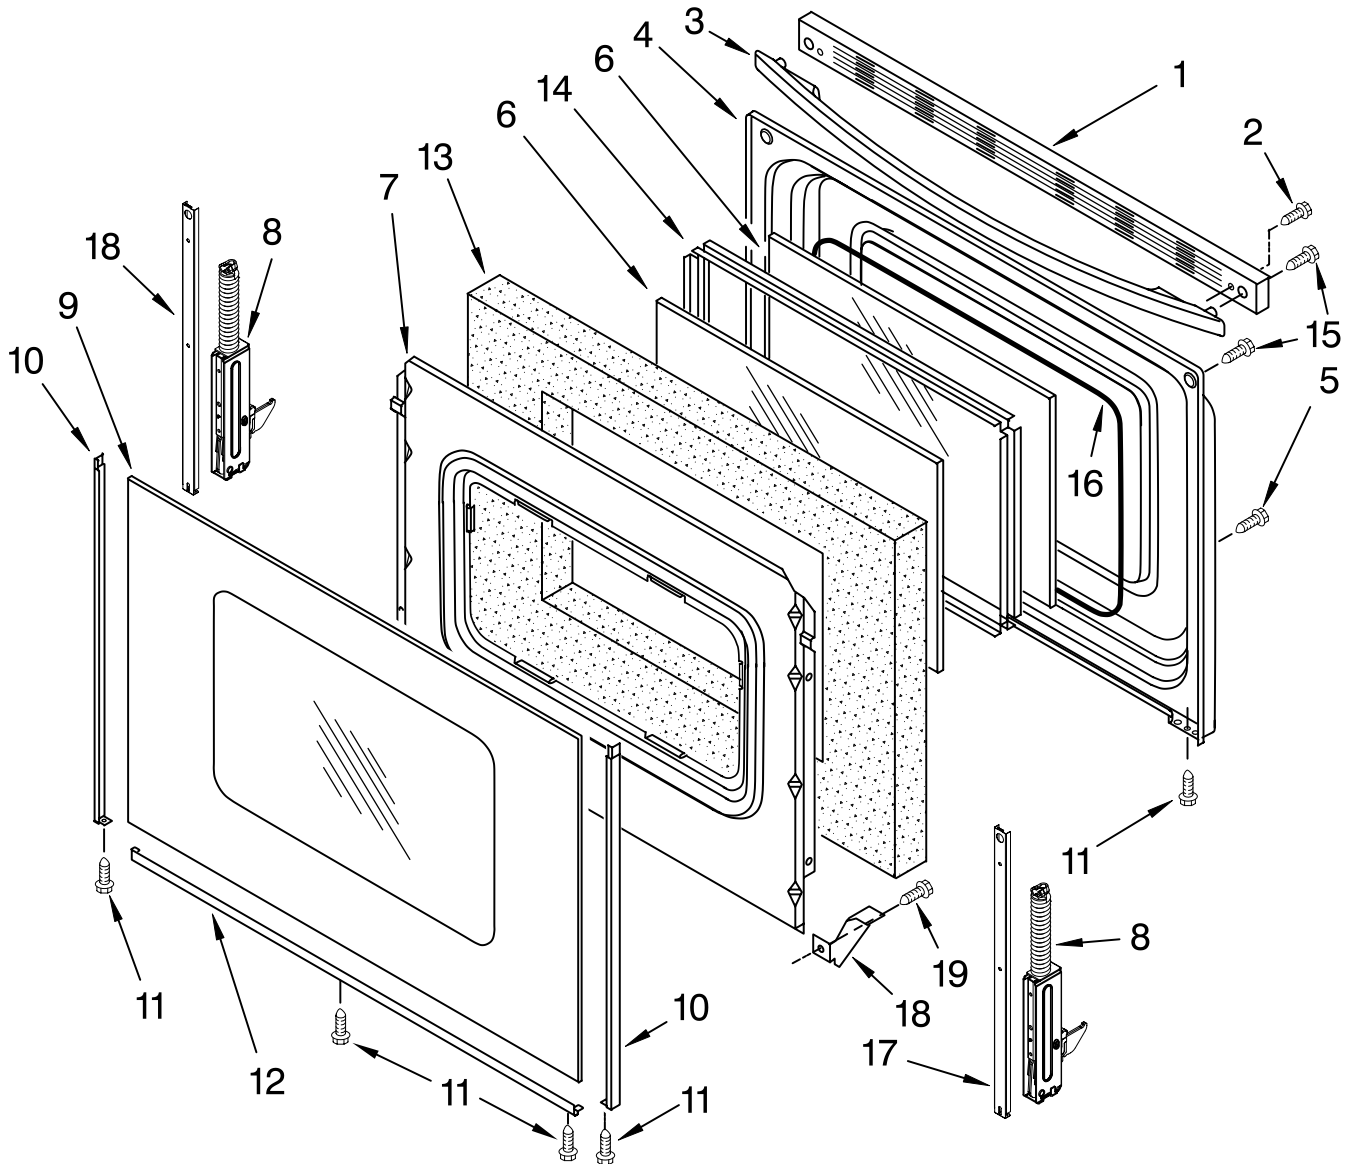

DOOR PARTS

For Models: RF263LXTW2, RF263LXTQ2, RF263LXTT2, RF263LXTB2, RF263LXTS2
(White) (White on White) (Biscuit) (Black) (S.Steel)

Illus. No.	Part No.	DESCRIPTION
1	9761975	Trim, Top
	9761976	White
	9762391	Biscuit
	9762394	Black
	9762394	S.Steel
2	3196164	Screw
3	9761982	Handle, Door
	9761984	White
	9761984	Biscuit
	9761983	Black
4	9761344	Liner, Door
5	W10031790	Screw
6	9758162	Window, Inner
7	9761357	Retainer, Insul.

Illus. No.	Part No.	DESCRIPTION
8	9761493	Hinge, Door (2)
	9761493	WH,BT,BL Models
	9761496	S.Steel Model
9	W10075980	Glass, Outer
	W10075980	White
	W10076000	Biscuit
	W10075990	Black
	W10154806	SS Model
10	8523172	Trim, Side
	8523166	White Left Hand
	8523166	White Right Hand
	8523173	Biscuit Left Hand
	8523167	Biscuit Right Hand
	8523171	Black Left Hand
	8523165	Black Right Hand

Illus. No.	Part No.	DESCRIPTION
11	3196160	Screw
12	8523175	Trim, Lower
	8523175	White
	8523178	Biscuit
	8523177	Black
	8523180	Black (Used on S.Steel Model)
13	8272618	Insulation
14	3186289	Frame, Window
15	W10031780	Screw
16	8522414	Seal, Window
17	W10113759	Strap, Door
18	3196794	Bracket, Window
19	3196165	Screw

FOR ORDERING INFORMATION REFER TO PARTS PRICE LIST