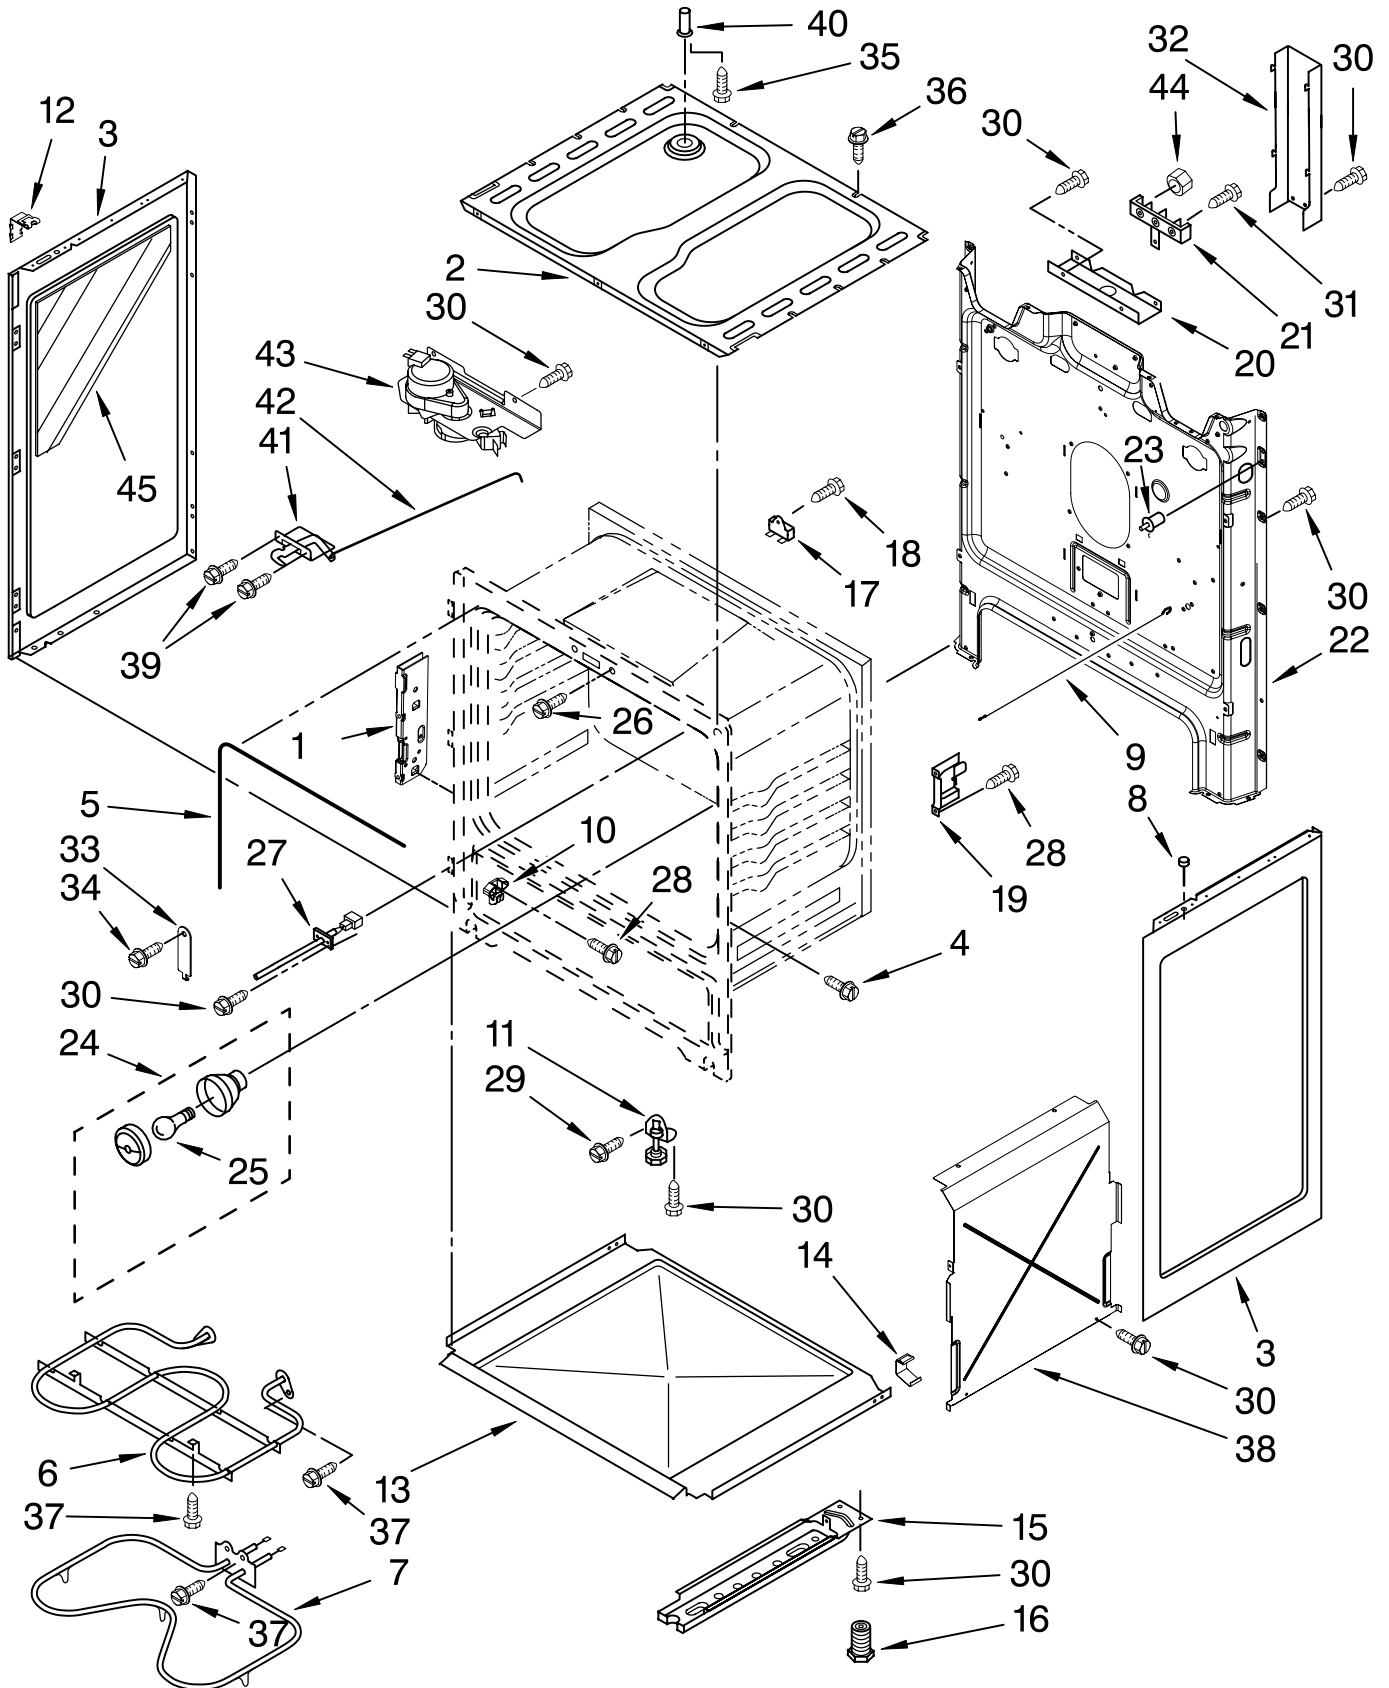

CHASSIS PARTS

For Models: RF263LXTW2, RF263LXTQ2, RF263LXTT2, RF263LXTB2, RF263LXTS2
(White) (White on White) (Biscuit) (Black) (S.Steel)

FOR ORDERING INFORMATION REFER TO PARTS PRICE LIST

CHASSIS PARTS

For Models: RF263LXTW2, RF263LXTQ2, RF263LXTT2, RF263LXTB2, RF263LXTS2

(White) (White on White) (Biscuit) (Black) (S.Steel)

Illus. No.	Part No.	DESCRIPTION	Illus. No.	Part No.	DESCRIPTION	Illus. No.	Part No.	DESCRIPTION
1	9760407	Brkt – Mounting	15	9760314	Rail, Base (2)	33	9761517	Clip,Door Mntg (2)
2	3186144	Box, Burner	16	W10058460	Foot, Rear (2)	34	W10031780	Screw
3		Panel, Side (2)	17	3196548	Thermal, Fuse	35	3196567	Screw
		Incl Side Foil #45	18	3196172	Screw	36	3196168	Screw
	8053830	White	19	3186116	Support, Oven (2)	37	3196174	Screw
	8272519	Biscuit	20	3186034	Bracket, Service	38	9758238	Retainer, Insul(2)
	8053832	Black	21	9761958	Block, Terminal	39	3196560	Screw (2)
4	W10067840	Screw (6)	22	8274034	Back, Main	40	9755804	Tube, Vent
5	8522416	Seal, Oven Door	23	9757262	Switch, Door	41	9761013	Latch, Door
6	9757340	Element, Broil	24	3196701	Light Socket Assy	42	W10078380	Rod, Latch
7	9758541	Element, Bake	25	311255	Bulb, Oven Light	43	W10107820	Latch Asy, Rear
8	3195809	Bumper (2)	26	9758701	Spacer – Door	44	112432	Nut
9	9757239	Rod – Dr Switch	27	8273902	Sensor, Oven	45	9761490	Insulation, Side
10	W10114344	Glide, Drawer Frnt	28	3196169	Screw	<u>INSULATION</u>		
11	3196037	Foot, Front (2)	29	3196179	Screw		8272616	Insulation, Wrap
12	9761512	Clip, Mounting	30	3196178	Screw		8272612	Insulation, Back
13	8054068	Tray, Insulation	31	3400016	Screw			
14	3196576	Clip, Panel (6)	32	9758283	Cover, Box			

FOR ORDERING INFORMATION REFER TO PARTS PRICE LIST