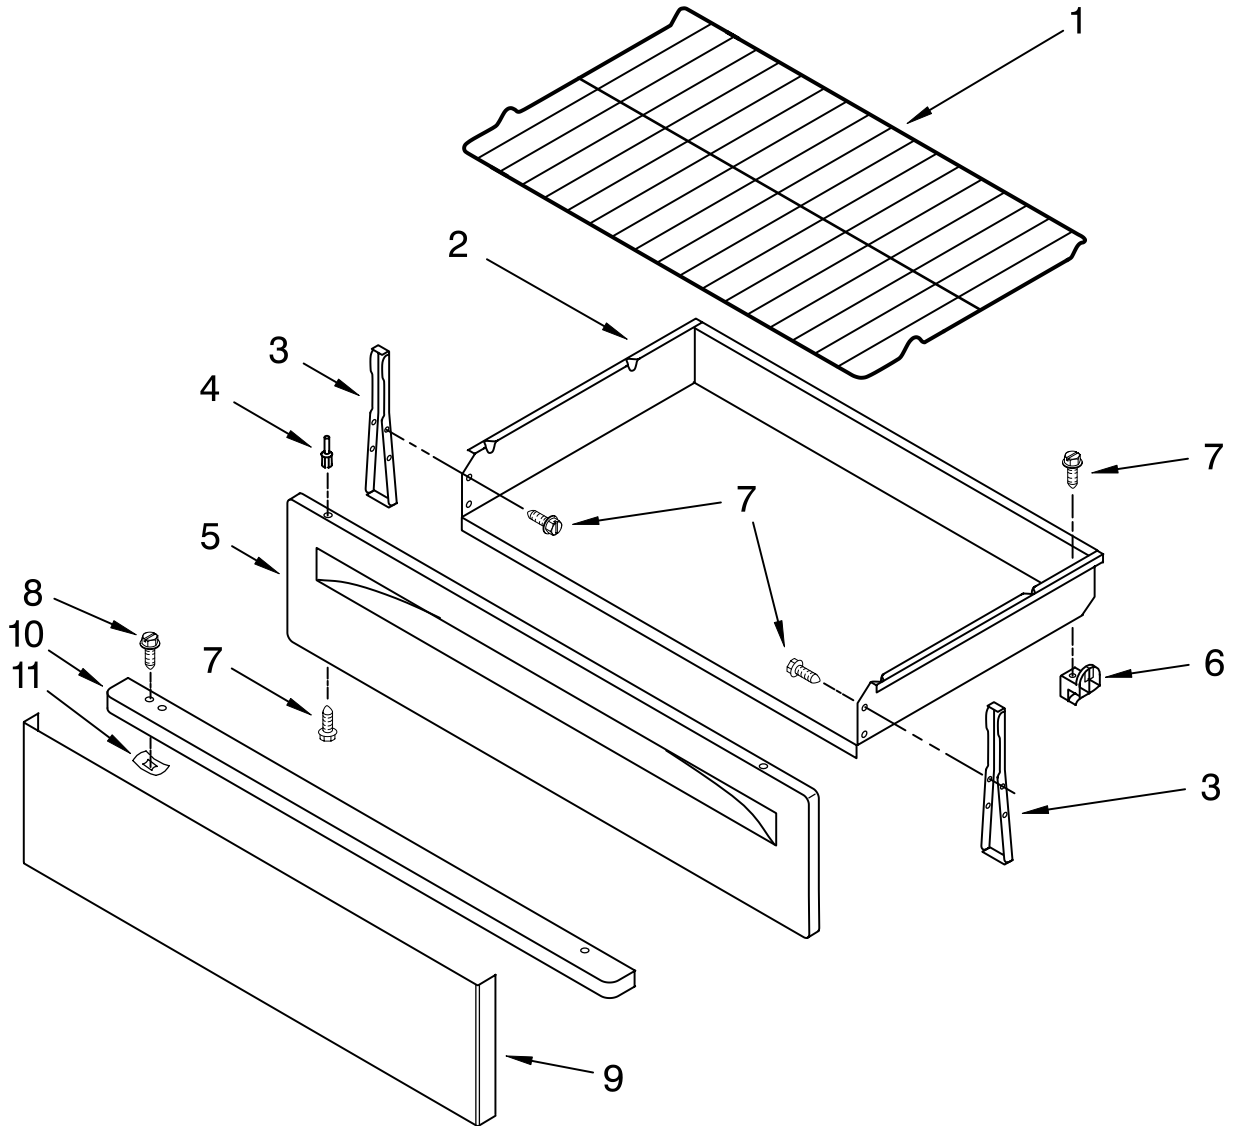

DRAWER & BROILER PARTS

For Models: RF263LXTW2, RF263LXTQ2, RF263LXTT2, RF263LXTB2, RF263LXTS2
(White) (White on White) (Biscuit) (Black) (S.Steel)

Illus. No.	Part No.	DESCRIPTION
1	W10138079	Rack, Oven (2)
2	9761031	Drawer, Storage
3	9758200	Bracket, Drawer(2)
4		Rivet, Push (2)
	3196814	White
	3196813	Black
5		Panel, Drawer Frnt
	8053339	White
	8272501	Biscuit
	8053341	Black
6	8053334	Glide, Drawer (2)
7	3196168	Screw
8	W10031790	Screw(Stls. Model)
9	9755798	Panel(Stls. Model)
10	9757219	Handle(Stls. Modl)
11	9781235	Clip(Stls. Model)

FOR ORDERING INFORMATION REFER TO PARTS PRICE LIST