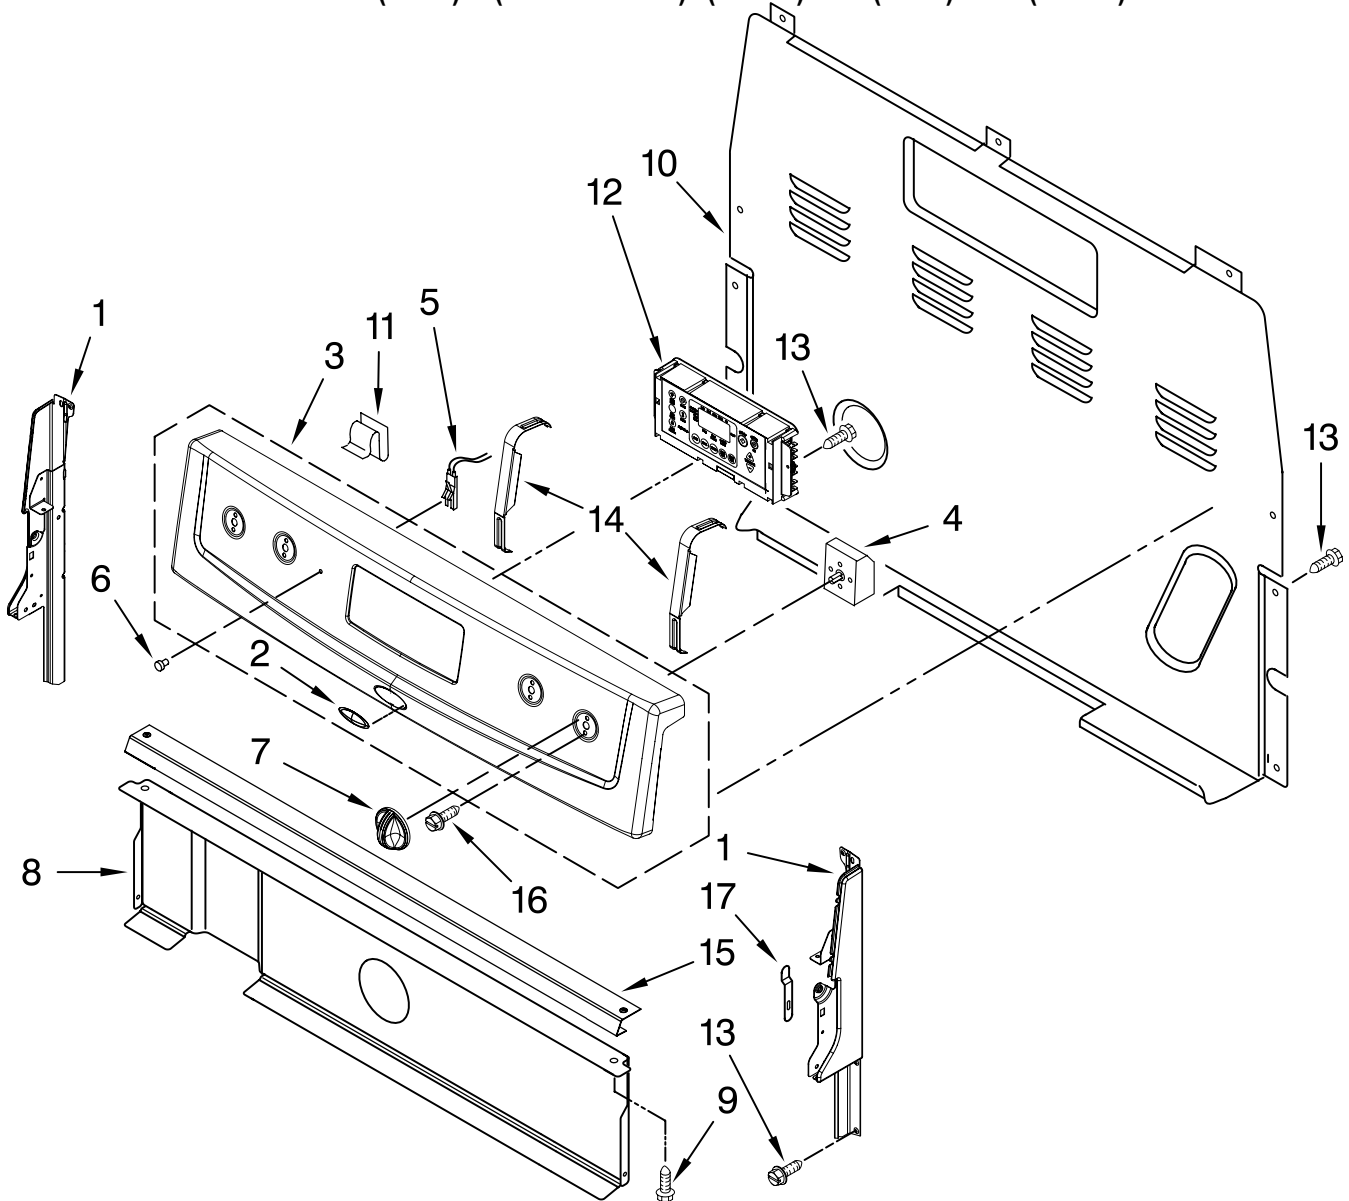

CONTROL PANEL PARTS

For Models: RF263LXTW2, RF263LXTQ2, RF263LXTT2, RF263LXTB2, RF263LXTS2
(White) (White on White) (Biscuit) (Black) (S.Steel)

Illus. No.	Part No.	DESCRIPTION
1		Endcap
	W10009040	White Left Hand
	W10009050	White Right Hand
	W10009060	Biscuit Left Hand
	W10009070	Biscuit Right Hand
	W10009080	Black Left Hand
	W10009090	Black Right Hand
2	9757609	Nameplate
3		Panel, Control
	9762015	White
	9762016	Biscuit
	9762017	Black
	W10117592	S.Steel

Illus. No.	Part No.	DESCRIPTION
4		Switch, Infinite
	3148954	LF/RR
	3148952	LR/RF
5		Light, Indicator
	8523265	Surface Unit (2)
6	3196068	Lens, Light (3)
7		Knob, Infinite (4)
	9761962	White
	9761963	Biscuit
	9761964	Black
8	8053912	Shield, Heat
9		Screw
	3196166	White
	8281194	Biscuit
	3196168	Black

Illus. No.	Part No.	DESCRIPTION
10	8272473	Cover, Upper
11	8273564	Clip
12		Control, Range
	W10108090	White
	W10108110	Biscuit
	W10108100	Black
	W10108100	S.Steel
13	3196178	Screw
14	9762078	Brkt-Mntg, EOC
15	9762095	Brkt-Mntg, Console
16	3400882	Screw
17	3196200	Clip, Spring (2)

FOR ORDERING INFORMATION REFER TO PARTS PRICE LIST