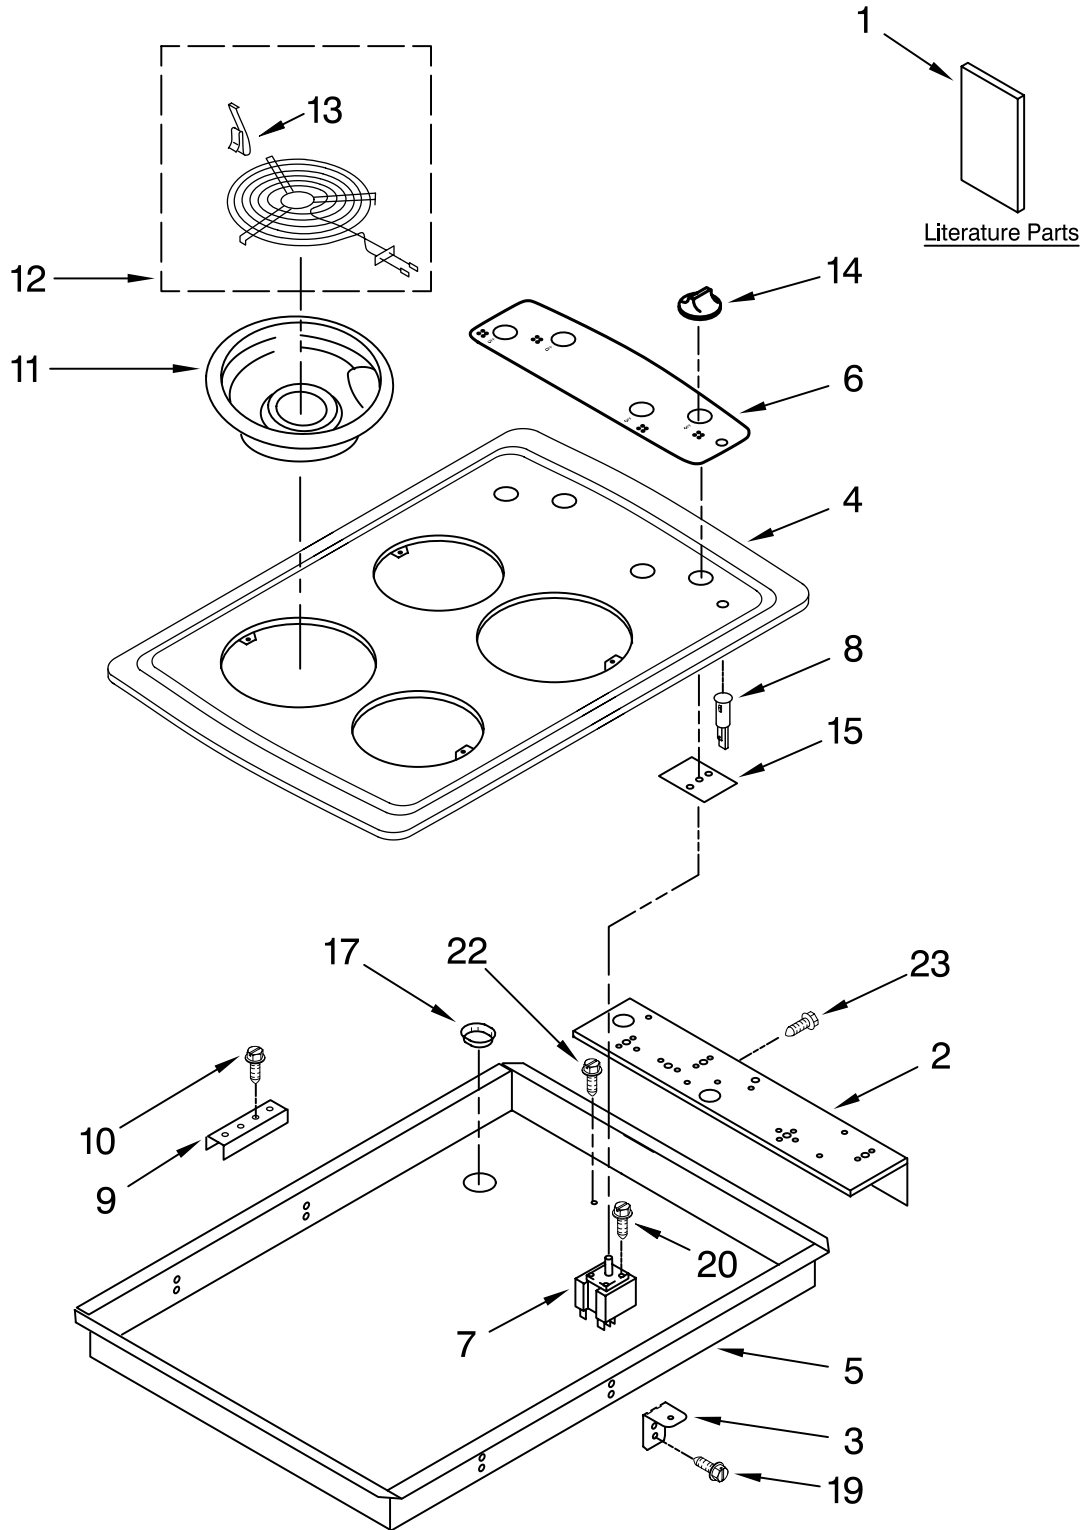

# COOKTOP PARTS

For Models: RCS3014RQ02, RCS3014RT02, RCS3014RS02, RCS3014RB02  
(Designer White) (Biscuit) (Stainless) (Black)

30" ELECTRIC  
BUILT-IN  
COOKTOP

FOR ORDERING INFORMATION REFER TO PARTS PRICE LIST

# COOKTOP PARTS

For Models: RCS3014RQ02,RCS3014RT02,RCS3014RS02,RCS3014RB02  
(Designer White) (Biscuit) (Stainless) (Black)

<u>Illus. No.</u>	<u>Part No.</u>	<u>DESCRIPTION</u>
1		LITERATURE PARTS
	8286310	Installation Instructions
	8286613	Use & Care Guide Safer Cooking Tips
	3191638	English
	9759133	French
2	8286401	Bracket, Switch Mounting
3	3192454	Bracket, Mounting
4		Cooktop
	8286392BL	Black
	8286392WH	White
	8286392BT	Biscuit
	W10140171SS	Stainless
5	8286373	Burner Box
6		Panel, Control
	8286499	Black
	8286500	White
	8286501	Biscuit
7		Switch, Infinite
	3191472	Use W/8" Element (Silver Shaft)
	3191471	Use W/6" Element (Blue Shaft)
8	4456181	Light, Indicator
9	4455917	Bracket, Mounting
10	3400093	Screw
11		Pan, Surface
	3195208	6" Pan (2)
	3195209	8" Pan (2)
12		Element, Surface
	8053266	6" (2) 240V
	3191454	8" (2) 240V
13	3195917	Clip, Element
14		Knob, Control (4)
	8286043WH	White
	8286043BT	Biscuit
	8286043BL	Stainless
15	3183956	Seal, Switch
17	3191506	Bushing, Conduit
19	3196537	Screw
20	3400855	Screw
22	3400015	Screw
23	3177991	Screw

## WIRING HARNESS PARTS

### WIRING HARNESS PARTS

8286368	Harness, Main
4455805	Grommet, Harness
8286375	Conduit Assembly