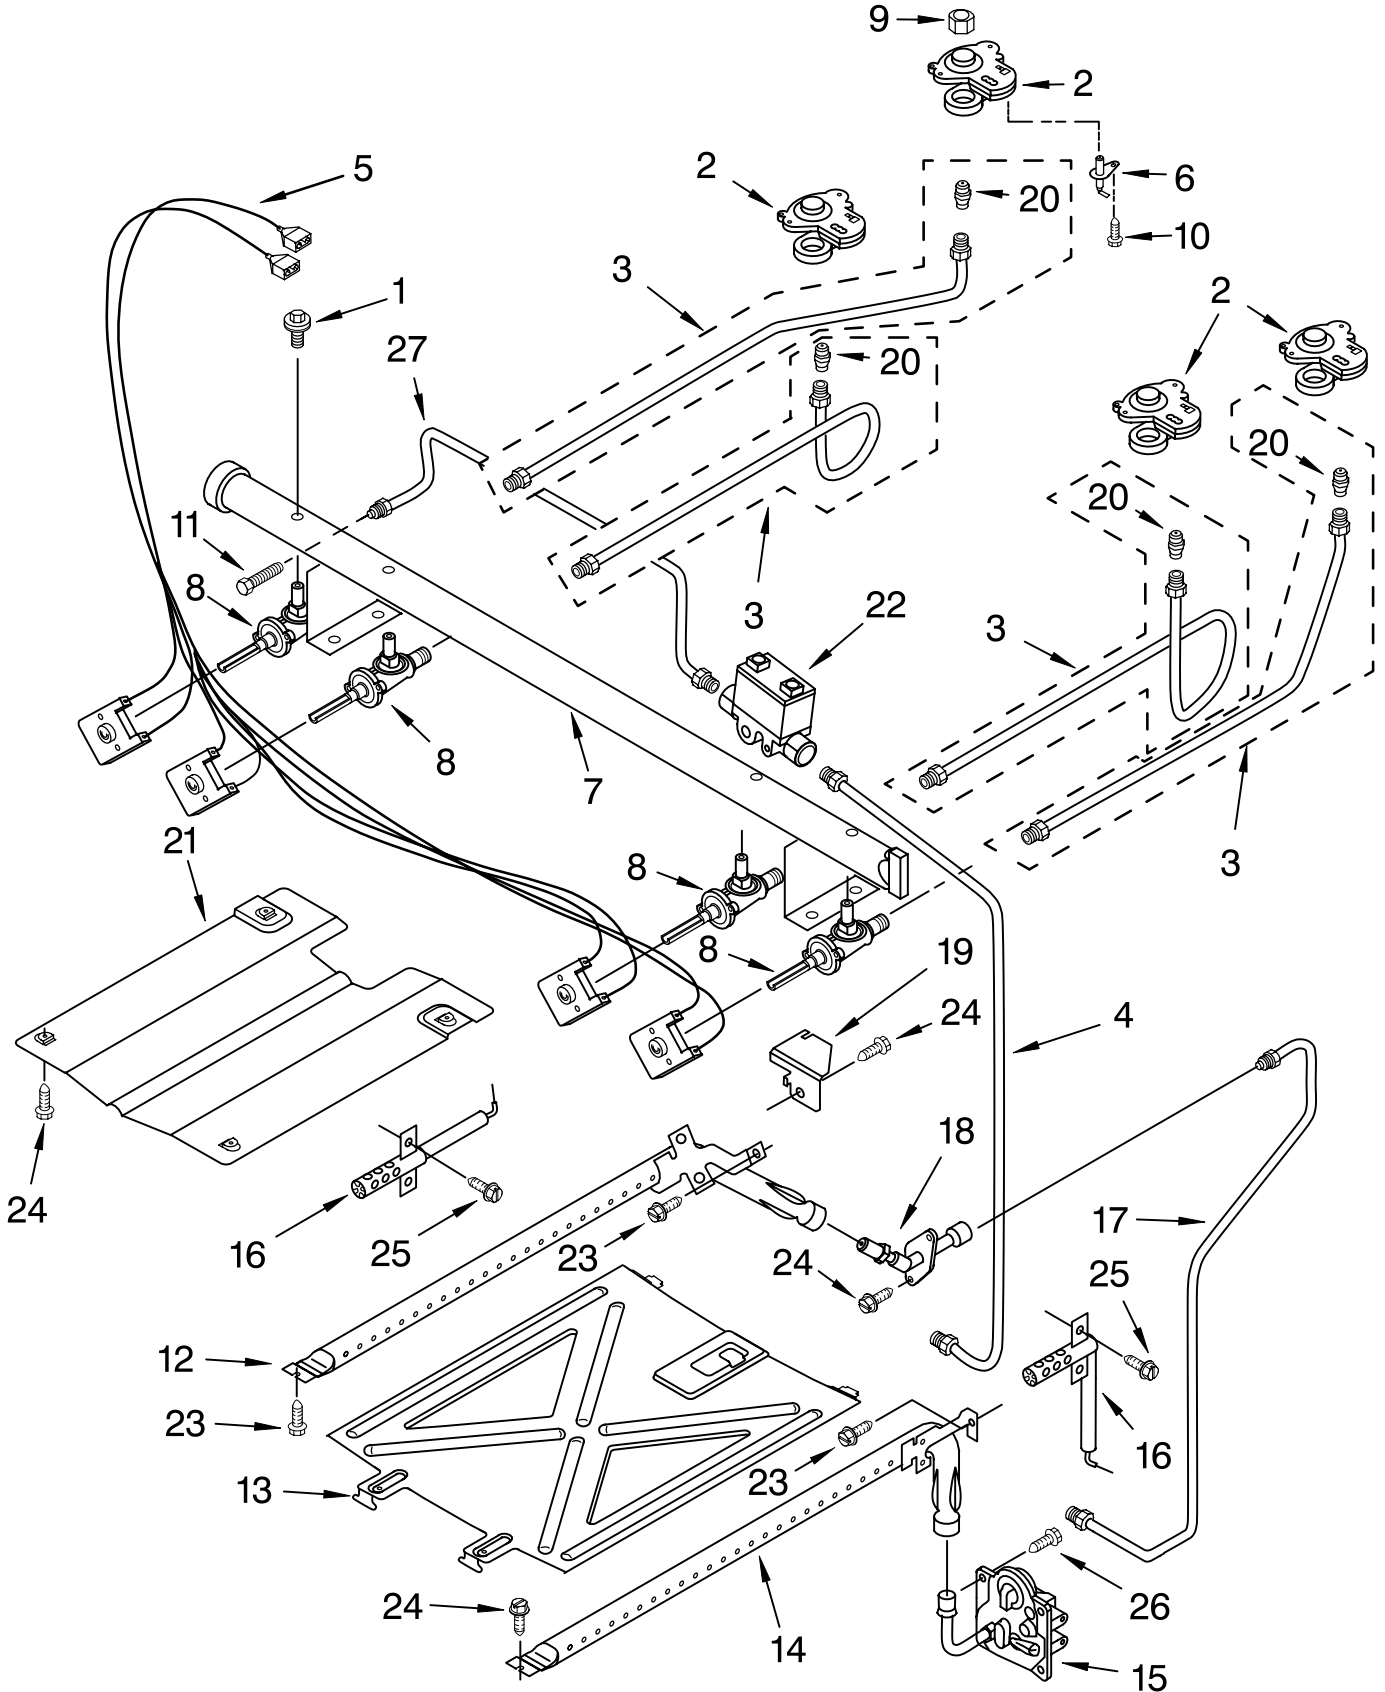

MANIFOLD PARTS

For Models: GS563LXSQ0, GS563LXST0, GS563LXSB0, GS563LXSS0
(Designer White)(Designer Biscuit)(Black)(Black Stainless)

FOR ORDERING INFORMATION REFER TO PARTS PRICE LIST

MANIFOLD PARTS

For Models: GS563LXSQ0, GS563LXST0, GS563LXSB0, GS563LXSS0
(Designer White)(Designer Biscuit)(Black)(Black Stainless)

Illus. No.	Part No.	DESCRIPTION
1	8273096	Screw, Valve
2		Burner Base
	8273700	Large (3)
	8273701	Small (1)
3		Tubing, Burner W/Orifice
	8273692	Left Front
	8273694	Left Rear
	8273696	Right Front
	8273697	Right Rear
4	8523433	Tubing (Manifold to Regulator)
5	8523406	Harness, Igniter (W/Switches)
6	8523793	Electrode (4)
7	8523407	Pipe, Manifold
8		Valve
	9757218	LF – RF – LR
	8273004	Right Rear
9	8273060	Nut (4)
10	8273062	Screw (4)
11	3400228	Bolt
12	8054078	Burner, Broiler
13	8053970	Spreader, Flame (Oven)
14	9758078	Burner, Bake
15	9761959	Valve/Regulator
16		Igniter
	8054129	Broil
	9758079	Bake
17	8272222	Tubing (Broiler Fitting To Valve)
18	3186489	Fitting, Broiler
19	8272403	Cover, Igniter
20		Orifice, Burner
	8273065	Left Front
	8273064	Right Front
	8273065	Left Rear
	8273067	Right Rear
21	8053262	Spreader, Flame (Broiler)
22	9758382	Valv-Soln/Shtoff
23	3196265	Screw
24	3196176	Screw
25	3196385	Screw
26	3400016	Screw
27	8272470	Tube(GPR-Shutoff)

Following Parts Not Illustrated

8523422 Spuds, LP Gas
(Kit of 4)