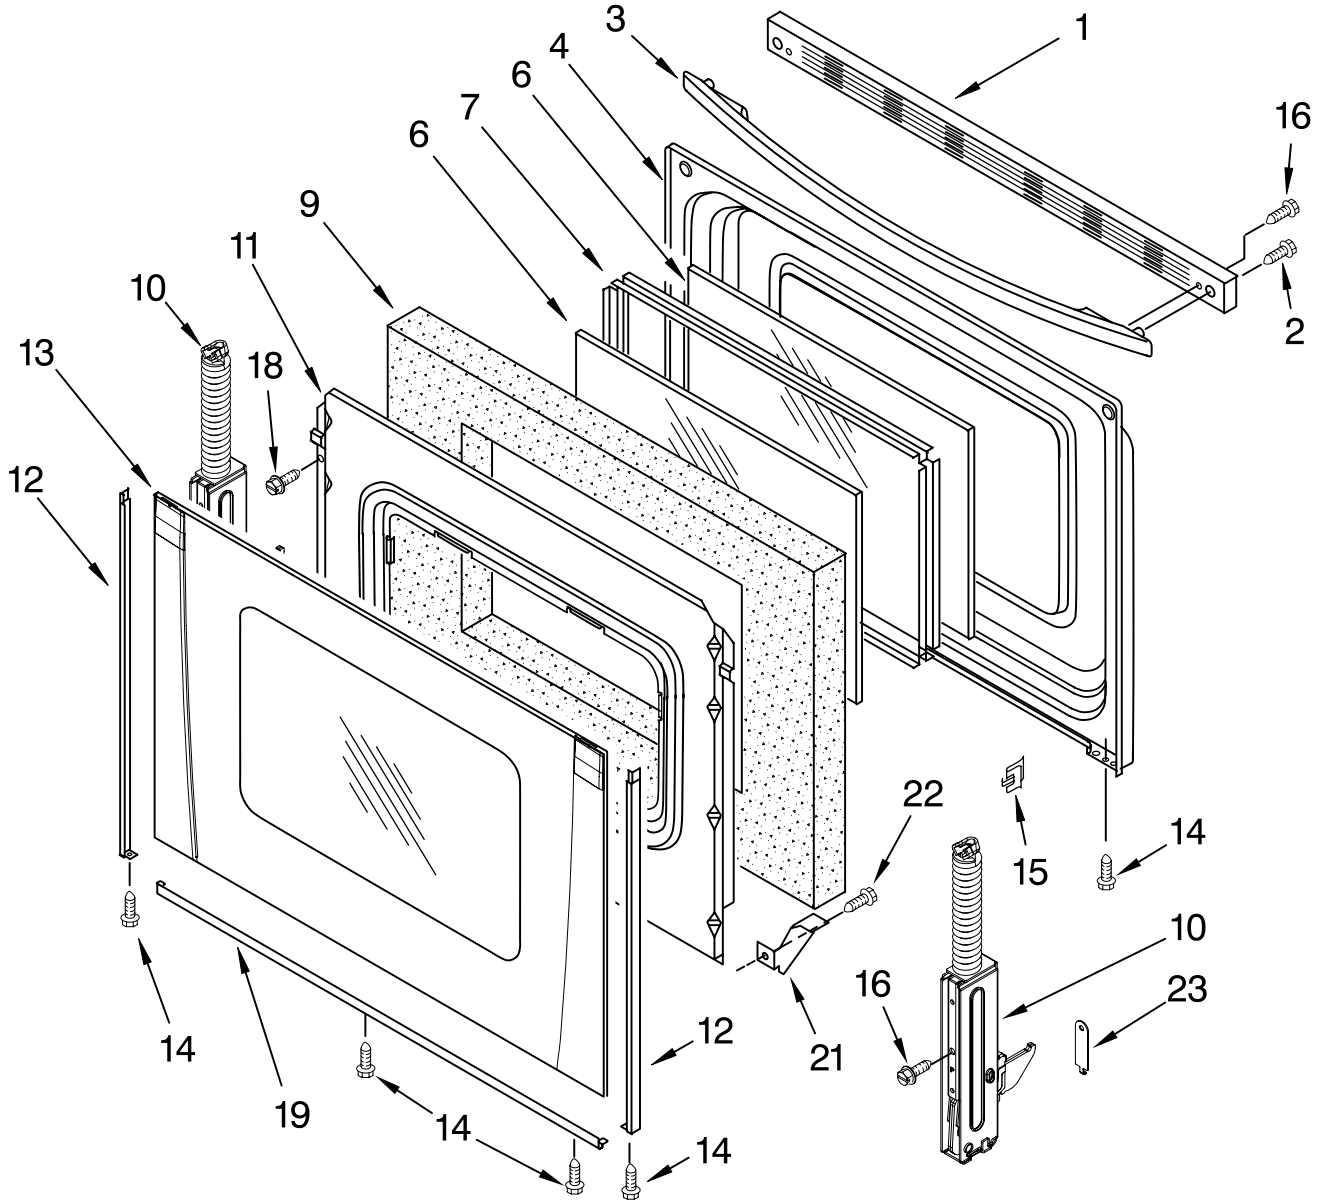

DOOR PARTS

For Models: GS563LXSQ0, GS563LXST0, GS563LXSB0, GS563LXSS0
(Designer White)(Designer Biscuit)(Black)(Black Stainless)

Illus. No.	Part No.	DESCRIPTION
1	9762391	Trim, Top Black
	9761975	White
	9761976	Biscuit
	9761977	Stainless Steel
2	3196164	Screw
3	9761979	Handle, Door Black
	9761978	White
	9761980	Biscuit
	9761981	Stainless Steel
4	9761344	Liner, Door
6	9758162	Glass, Inner (2)
7	3186289	Frame, Glass

Illus. No.	Part No.	DESCRIPTION
9	8272618	Insulation, Door
10	9761496	Hinge, Door
11	9761357	Retainer, Insul.
12	8523171	Trim, Door Side Left Hand Black
	8523172	White
	8523173	Biscuit
	9762249	Universal Silver Right Hand
	8523165	Black
	8523166	White
	8523167	Biscuit
	9762250	Universal Silver

Illus. No.	Part No.	DESCRIPTION
13	W10010680	Glass, Outer Door Black
	W10010660	White
	W10010670	Biscuit
14	3196160	Screw
15	3196025	Clip, Door Glass
16	W10031780	Screw
18	W10031790	Screw
19	8523177	Trim, Bottom Black
	8523175	White
	8523178	Biscuit
21	3196794	Bracket, Window
22	3196165	Screw
23	9761517	Clip, Door Mntg(2)

FOR ORDERING INFORMATION REFER TO PARTS PRICE LIST