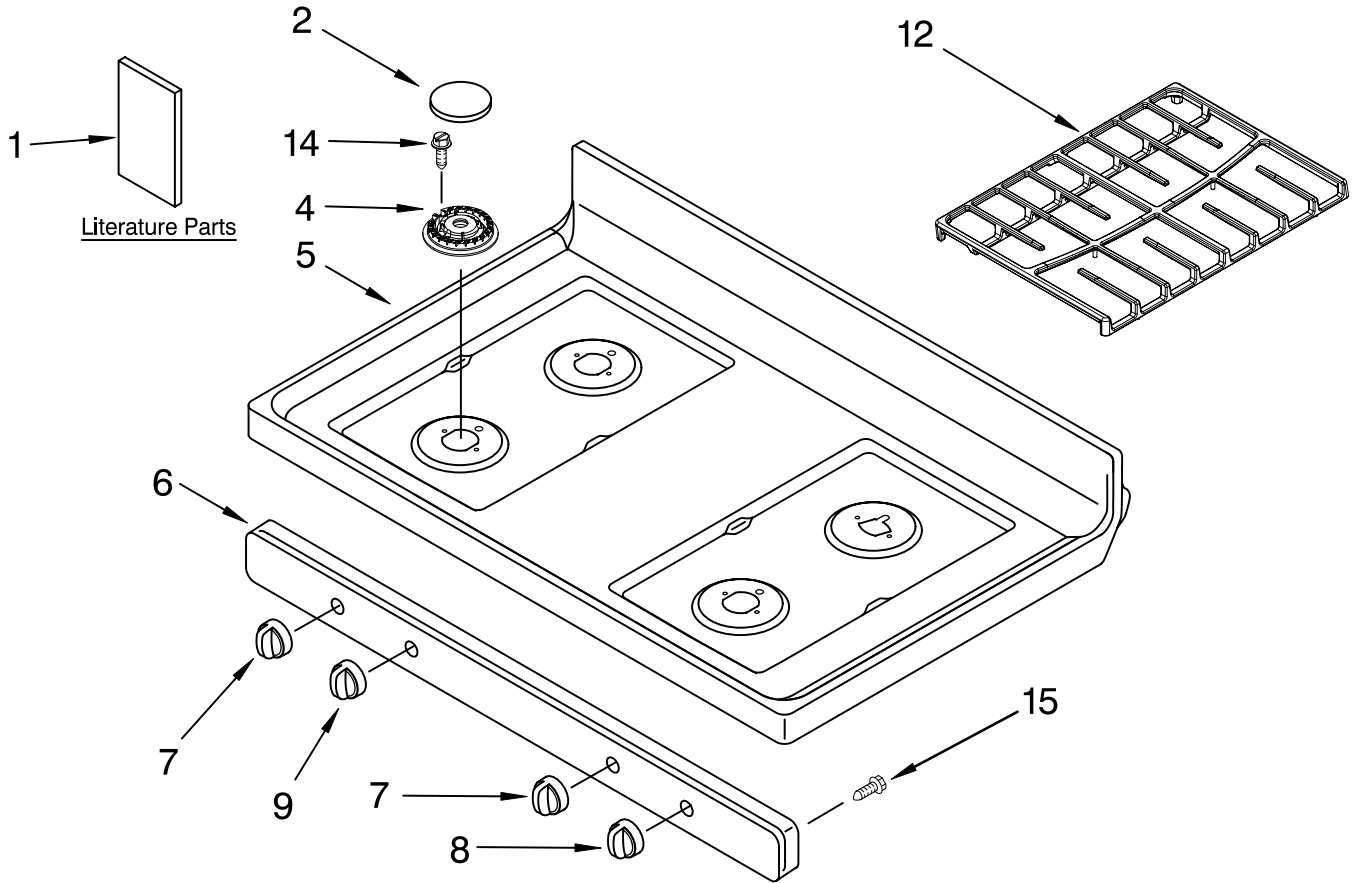

COOKTOP PARTS

For Models: GS563LXSQ0, GS563LXST0, GS563LXSB0, GS563LXSS0
(Designer White)(Designer Biscuit)(Black)(Black Stainless)

30" GAS FREESTANDING
SELF CLEAN RANGE
SEALED BURNER

Illus. No.	Part No.	DESCRIPTION
1	9763002	Literature Parts Guide, Use & Care Tech Sheet
	9762983	English
	W10041630	French
	9762997	Instructions, Installation
	9757142	Spanish
	9757143	French
		Safer Cooking Tips
	9762761	(English)
	9759133	(French)
2		Cap, Burner LR
	3192487	Black
	9763244	Grey
	9763248	Espresso LF - RF
	3192488	Black
	9763243	Grey
	9763247	Espresso RR
	3192486	Black
	9763242	Grey
	9763246	Espresso