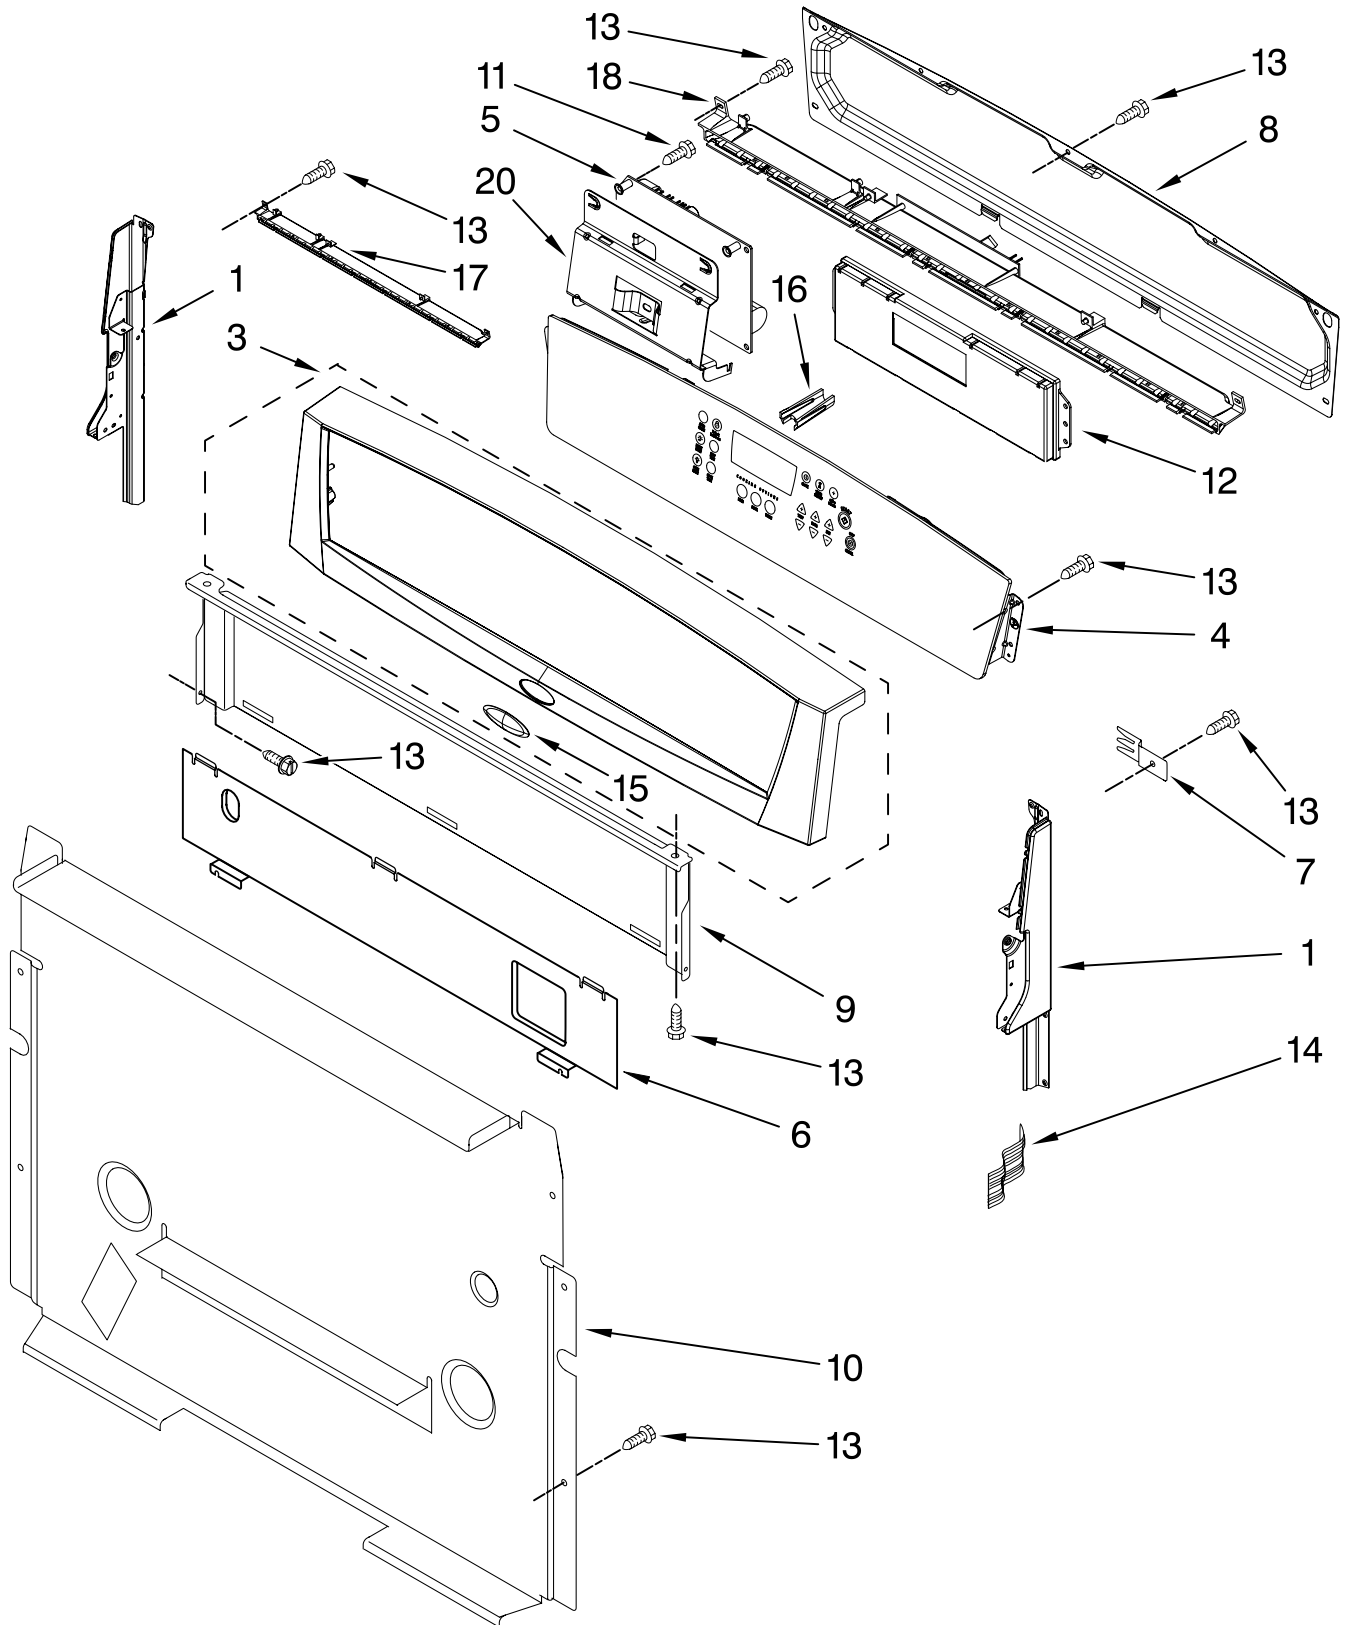

CONTROL PANEL PARTS

For Models: GS563LXSQ0, GS563LXST0, GS563LXSB0, GS563LXSS0
(Designer White)(Designer Biscuit)(Black)(Black Stainless)

FOR ORDERING INFORMATION REFER TO PARTS PRICE LIST

CONTROL PANEL PARTS

For Models: GS563LXSQ0, GS563LXST0, GS563LXSB0, GS563LXSS0
(Designer White)(Designer Biscuit)(Black)(Black Stainless)

Illus. No.	Part No.	DESCRIPTION	
1		Endcap, Left Hand	
	W10009080	Black	
	W10009040	White	
	W10009060	Biscuit	
		Endcap, Right Hand	
	W10009090	Black	
	W10009050	White	
	W10009070	Biscuit	
	3		Panel, Control
9762586		Black	
9762585		White	
9762587		Biscuit	
9762588		Unvsl Slvr fr SS	
4		Glss, Swtch Memb	
	9763256	White	
	9763262	Black	
	9763252	Biscuit	
5	9758080	Module, Spark	
6	8053505	Shield, Lower Heat	
7	8523412	Bracket, Support	
8	W10036170	Cover, Upper	
9	8053910	Shield, Heat	
10	8273132	Cover, Lower	
11	3196170	Screw	
12	9762969	Control, Range	
13	3196178	Screw	
14	9760080	Cnnctr Cbl, Flex	
15	9757613	Nameplate	
16	9757490	Support, Glass	
17	9762589	Module, Light	
18	9762855	Brkt-Mntg, Console	
20	9762253	Bracket, DSI	

FOR ORDERING INFORMATION REFER TO PARTS PRICE LIST