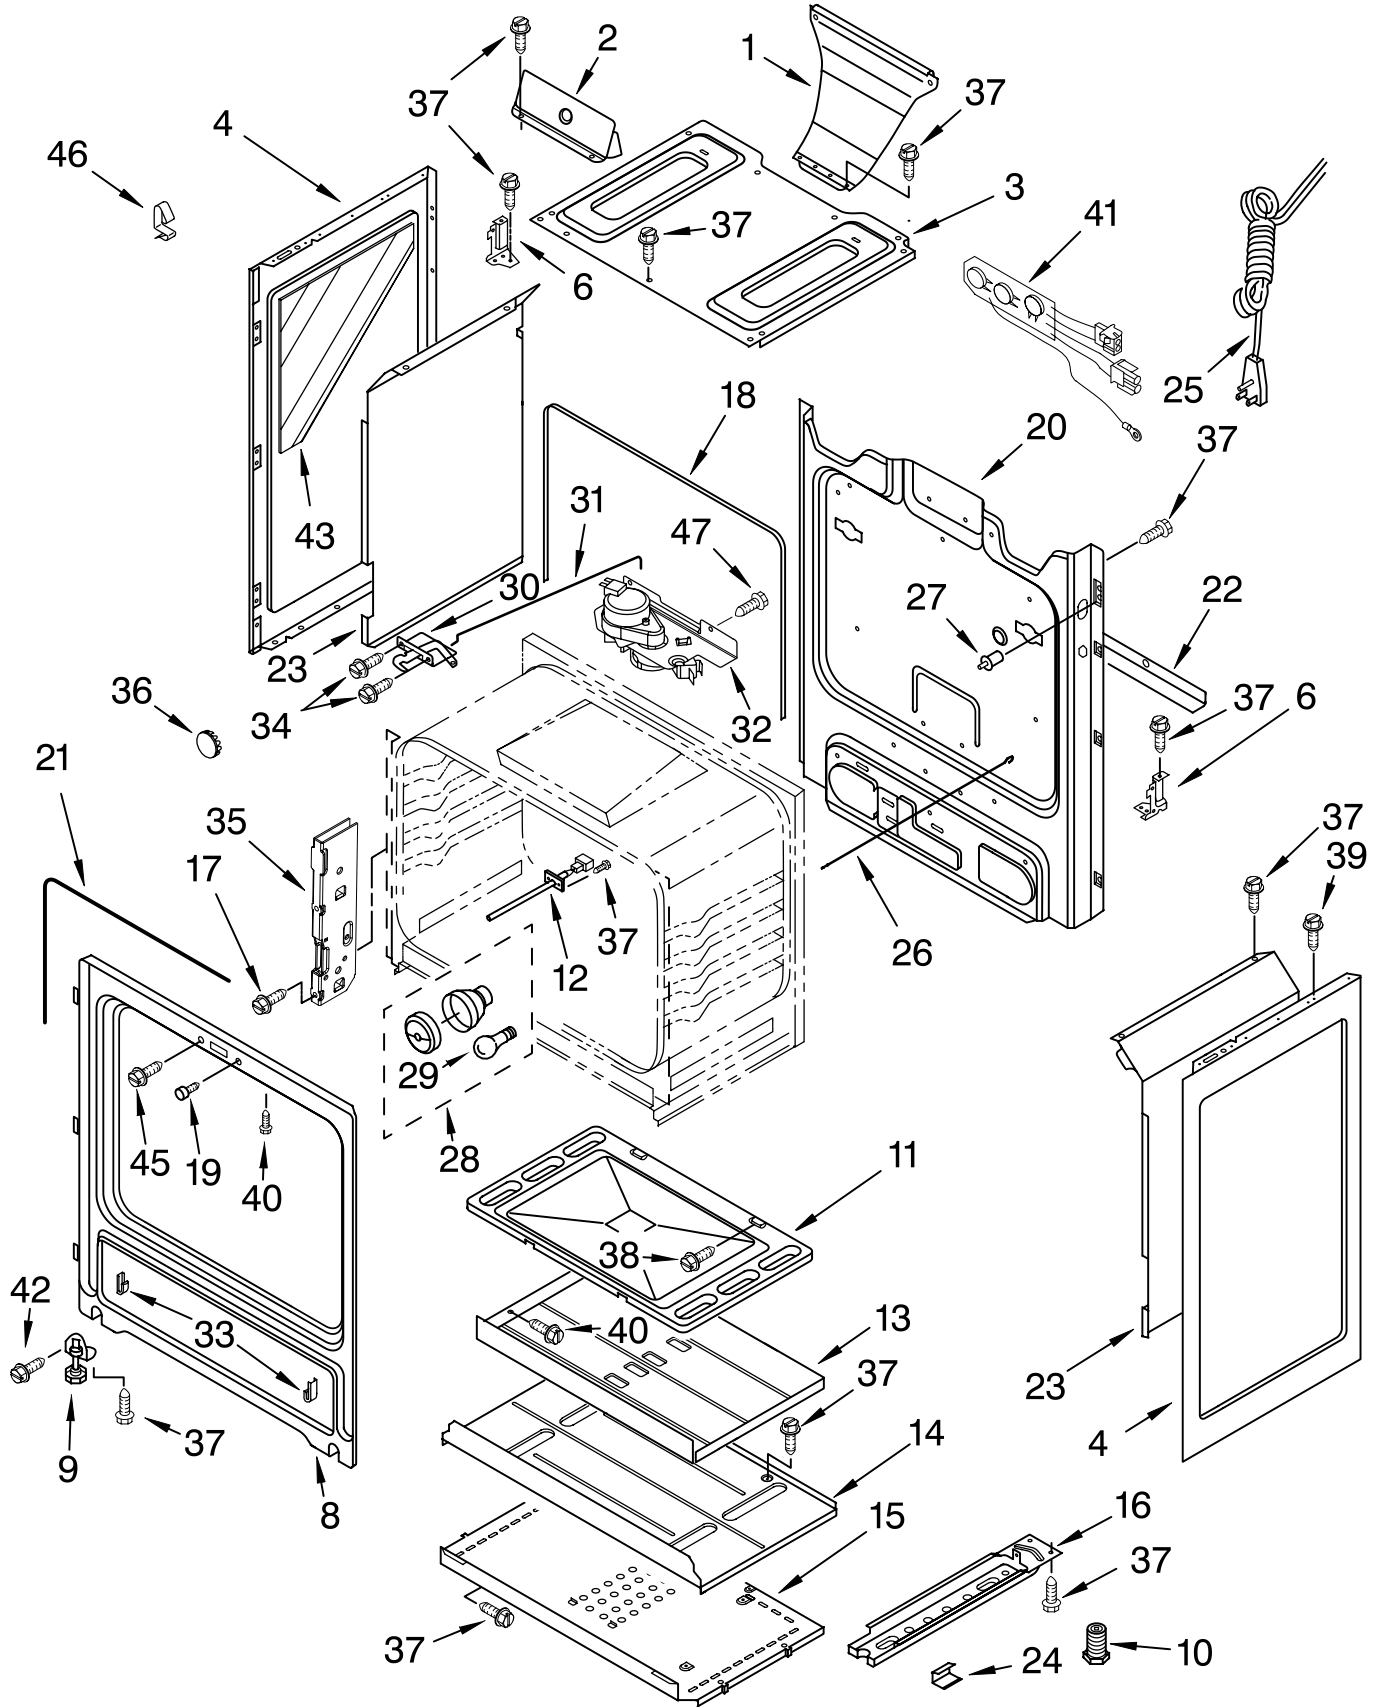

MANIFOLD PARTS

For Models: GS563LXSQ0, GS563LXST0, GS563LXSB0, GS563LXSS0
(Designer White)(Designer Biscuit)(Black)(Black Stainless)

Illus. No.	Part No.	DESCRIPTION
1	8273096	Screw, Valve
2		Burner Base
	8273700	Large (3)
	8273701	Small (1)
3		Tubing, Burner W/Orifice
	8273692	Left Front
	8273694	Left Rear
	8273696	Right Front
	8273697	Right Rear
4	8523433	Tubing (Manifold to Regulator)
5	8523406	Harness, Igniter (W/Switches)
6	8523793	Electrode (4)
7	8523407	Pipe, Manifold
8		Valve
	9757218	LF – RF – LR
	8273004	Right Rear
9	8273060	Nut (4)
10	8273062	Screw (4)
11	3400228	Bolt
12	8054078	Burner, Broiler
13	8053970	Spreader, Flame (Oven)
14	9758078	Burner, Bake
15	9761959	Valve/Regulator
16		Igniter
	8054129	Broil
	9758079	Bake
17	8272222	Tubing (Broiler Fitting To Valve)
18	3186489	Fitting, Broiler
19	8272403	Cover, Igniter
20		Orifice, Burner
	8273065	Left Front
	8273064	Right Front
	8273065	Left Rear
	8273067	Right Rear
21	8053262	Spreader, Flame (Broiler)
22	9758382	Valv-Soln/Shtoff
23	3196265	Screw
24	3196176	Screw
25	3196385	Screw
26	3400016	Screw
27	8272470	Tube(GPR-Shutoff)

Following Parts Not Illustrated

8523422 Spuds, LP Gas
(Kit of 4)

CHASSIS PARTS

For Models: GS563LXSQ0, GS563LXST0, GS563LXSB0, GS563LXSS0
(Designer White)(Designer Biscuit)(Black)(Black Stainless)

FOR ORDERING INFORMATION REFER TO PARTS PRICE LIST