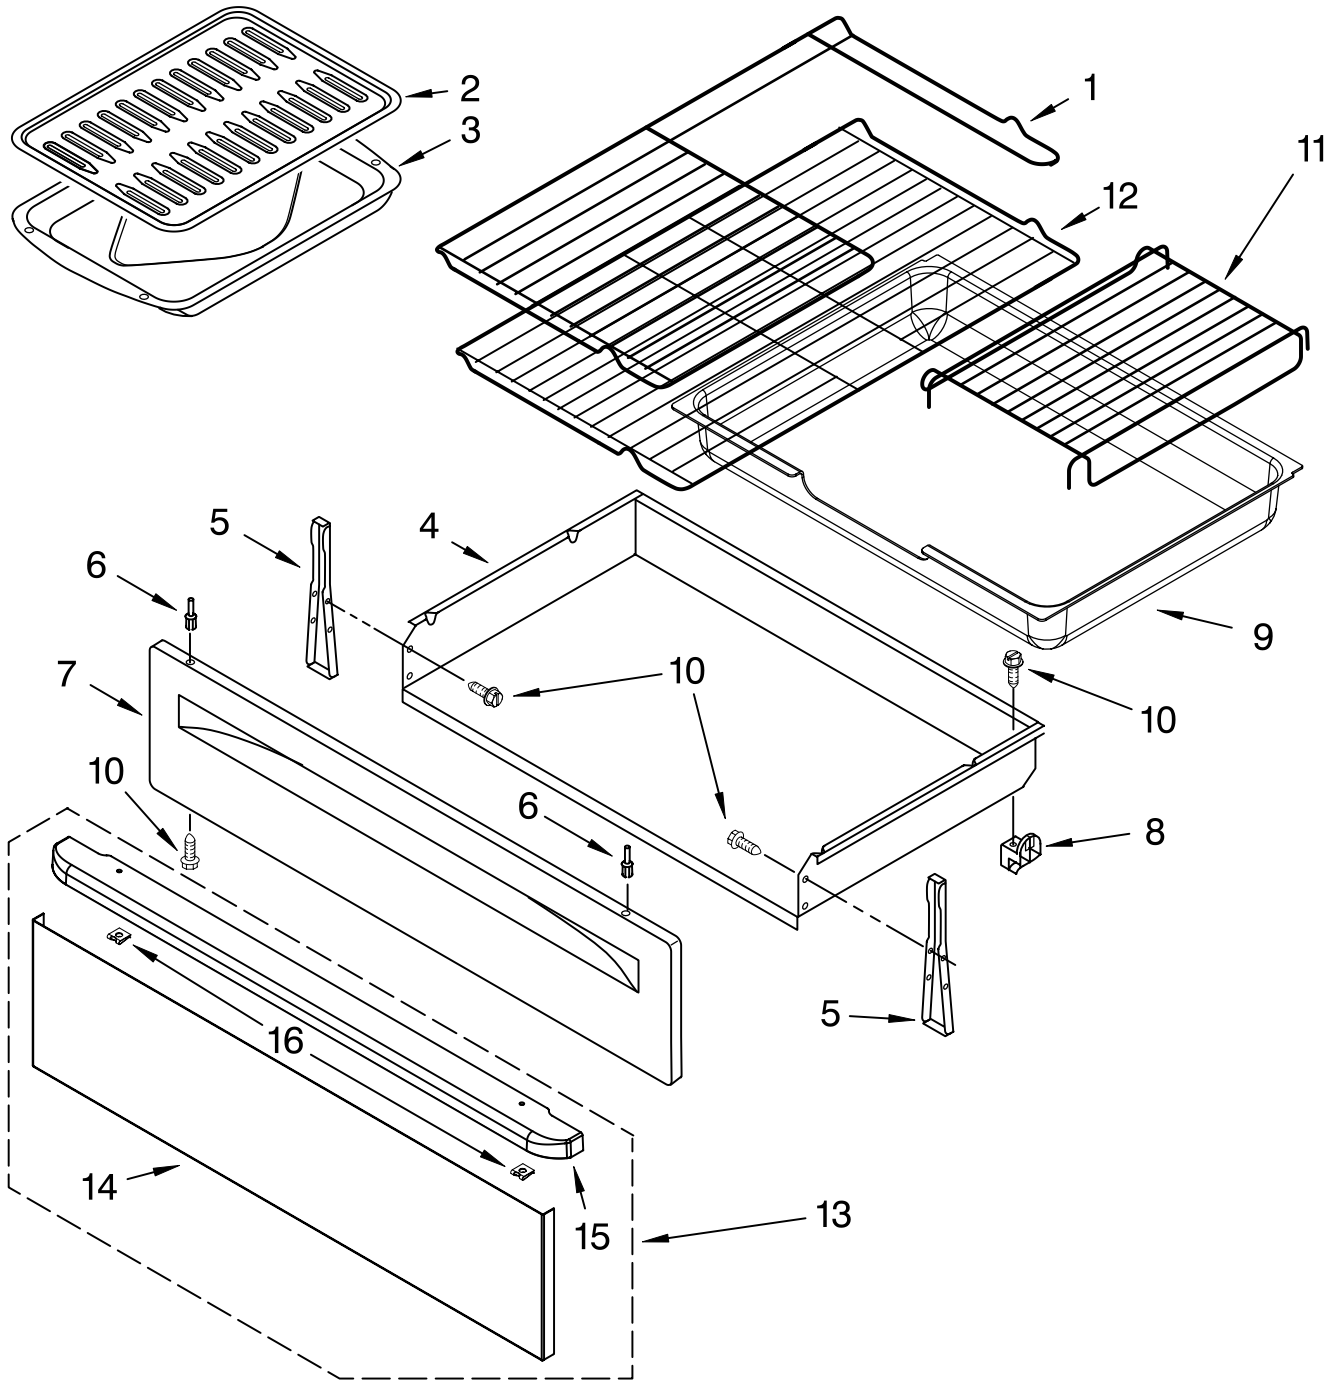

DRAWER & BROILER PARTS

For Models: GS563LXSQ0, GS563LXST0, GS563LXSB0, GS563LXSS0
(Designer White)(Designer Biscuit)(Black)(Black Stainless)

Illus. No.	Part No.	DESCRIPTION
1	8274021	Rack, Partial
2	3195996	Grill, Broiler
3	3196076	Pan, Broiler
4	9761031	Drawer, Storage
5	3196817	Bracket, Drawer(2)
6	3196814	Rivet, Push (2) White
	3196815	Almond
	3196813	Black

Illus. No.	Part No.	DESCRIPTION
7	8053336	Panel, Drawer Frnt White
	8053338	Black
	8272502	Biscuit
8	8053334	Spacer, Glide White,Blk,Biscuit
	9758701	Stainless Steel

Illus. No.	Part No.	DESCRIPTION
9	9761033	Drawer, Liner
10	3196168	Screw
11	8274022	Rack, Insert
12	3195710	Rack, Oven
13		Stnlss Mdl Only
14	9755797	Panel,Stnlss Stl
15	9762251	Handle, Drawer
16	9781235	Speed Clip

FOR ORDERING INFORMATION REFER TO PARTS PRICE LIST