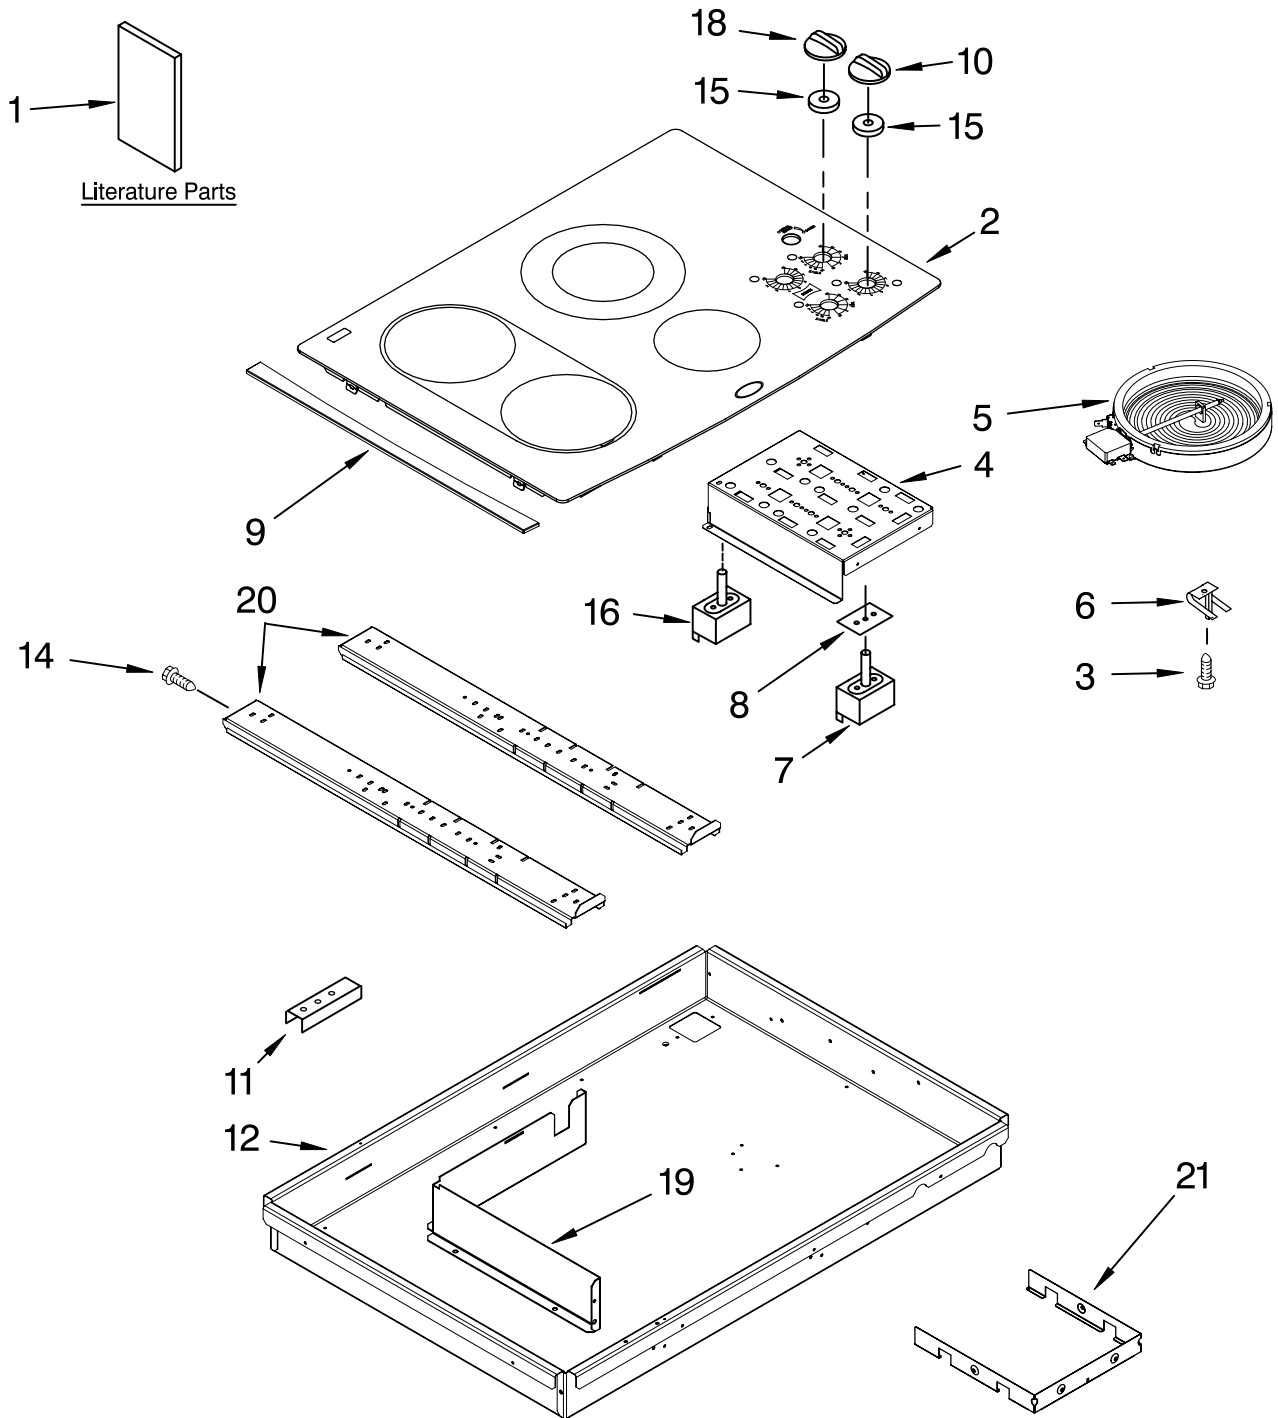

COOKTOP PARTS

For Models: GJC3034RB01, GJC3034RS01, GJC3034RC01, GJC3034RP01
(Black) (S.Steel) (Pure Biscuit) (Pure White)

36" ELECTRIC
BUILT-IN CERAN
COOKTOP

FOR ORDERING INFORMATION REFER TO PARTS PRICE LIST

COOKTOP PARTS

For Models: GJC3034RB01, GJC3034RS01, GJC3034RC01, GJC3034RP01
(Black) (S.Steel) (Pure Biscuit) (Pure White)

Illus. No.	Part No.	DESCRIPTION
1		Literature Parts
	8286066	Installation Instructions
	8286614	Use & Care Guide
	8286341	Wiring Diagram
		Safer Cooking Tips
	3191638	English
	9759133	French
2		Cooktop & Bracket Assembly
	9762689	Black
	9762690	White
	9762691	Biscuit
	9762692	S.Steel
3	246119	Screw (8)
4	8285928	Bracket, Switch Mounting
5		Element, Surface
	8523698	1200W – RF
	8285848	4300W – LF & LR
	4453909	1200/2500W – RR
6	9759094	Spring,Locator (8)
7		Switch, Infinite
	3191050	Use W/LR Burner
	9759474	Use W/LF & RR Burners
	3191049	Use W/RF Burner Burners
8	3192439	Seal, Switch Cover
9		Trim, Cooktop (S.Steel Mdl Only)
	8285990	LH
	8285991	RH
10		Knob, Control (4)
	8286043BL	Black
	8286043WH	White
	8286043BT	Biscuit
11	4455917	Bracket, Mounting
	3400093	Screw
12	8285862	Box, Burner
14	3196537	Screw
15	8285469	Seal, Switch Shaft (4)
16	8285139	Switch, Rotary (Accusimer)
18		Knob, Accusimer
	8286044BL	Black
	8286044WH	White
	8286044BT	Biscuit
19	8285949	Wall, Inside
20	8286585	Rail, Element(2)
	3191839	Seal, Heat
	3183956	Seal, Switch Cover
21	8286396	Shield, Heat
	8286426	Seal
	3196160	Screw

Following Parts Not Illustrated

3172515 Mtg. Hardware Kit
4455364 Bracket, Support (6)

FOR ORDERING INFORMATION REFER TO PARTS PRICE LIST

OPTIONAL PARTS

For Models: GJC3034RB01, GJC3034RS01, GJC3034RC01, GJC3034RP01
(Black) (S.Steel) (Pure Biscuit) (Pure White)

ACCESSORY PARTS

3191048 Cleaner

WIRING HARNESS PARTS

8286409	Wiring Harness Surface Unit
8286347	Harness, Light
8286413	Conduit
3400015	Screw, 10-32 x 3/8

FOR ORDERING INFORMATION REFER TO PARTS PRICE LIST