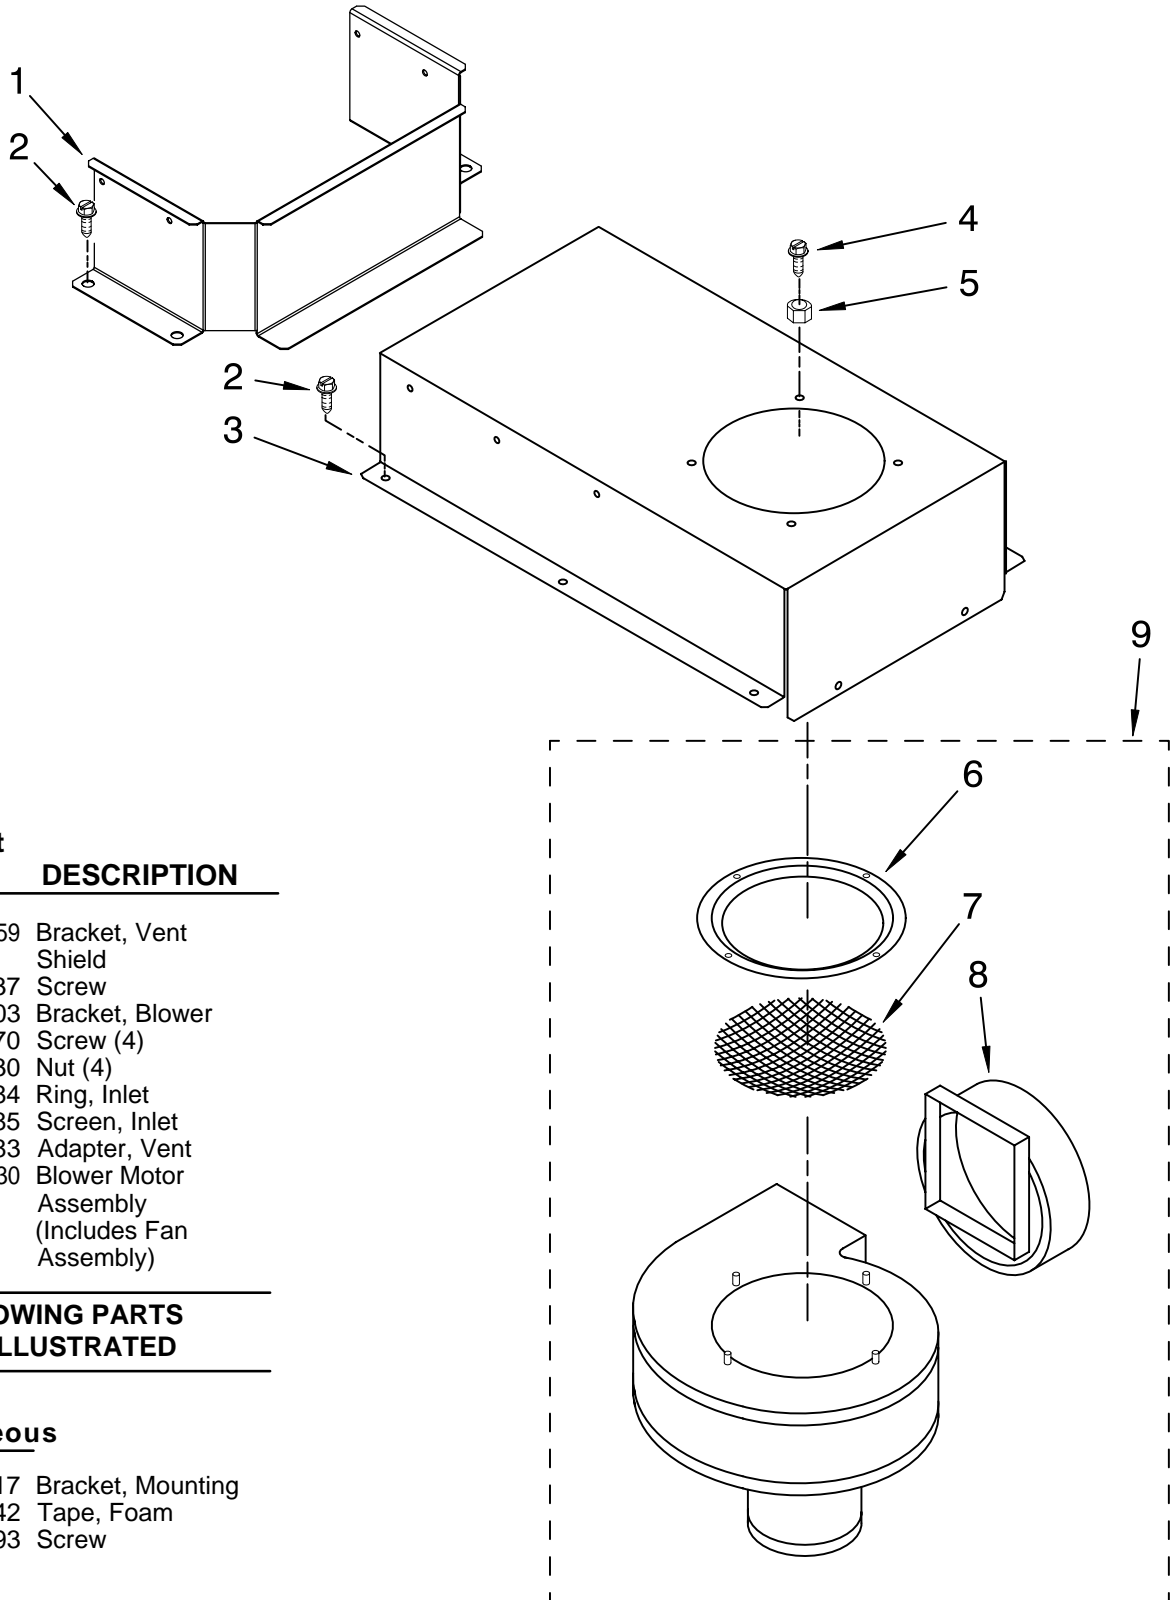

FOR ORDERING INFORMATION REFER TO PARTS PRICE LIST

COOKTOP PARTS

For Models: KECD806RSS05
(Stainless)

Illus. No.	Part No.	DESCRIPTION
1		Literature Parts
	8286240	Installation Instructions
	8286427	Wiring Diagram
	W10162163	Use & Care Guide Safe Cooking Tips
	9762761	English
	W10065852	French
2	8286948	Cooktop, Glass
3	3196537	Screw
4	3177991	Screw
5		Element, Surface
	8523698	LR 1200W
	8285846	LF 900/1800/2500W
	8285937	RR 1000/2000W
	8523697	RF 1500W
6		Rail, Element
	8285933	Right
	8286054	Left
7	8285809	Box, Burner
8	8285469	Seal, Infinite Switch (4)
9	W10169758	Shield, Vent
10	3190656	Drip Bowl
11	4455354	Plate, Switch Mounting
12	311865	Screw
13	4456836	Switch, Speed Control
14		Switch, Infinite
	3191049	LR/RF
	8286070	LF
	4456027	RR
15	3183956	Seal, Switch Cover
16	3192439	Seal, Limiter (4)
17	W10142241	Frame, Cooktop
18	8286096BL	Knob, Control
19	8286097BL	Knob, Blower Switch
20	8285875	Grille, Air
21	3192530	Filter, Grease
22	9759094	Spring, Locator
23	W10137040	Gasket, Vent Shield
24	8286055	Light, Hot Surface Indicator
25	3193094	Plate, Cover

FOR ORDERING INFORMATION REFER TO PARTS PRICE LIST

BLOWER UNIT PARTS

For Models: KECD806RSS05
(Stainless)

Illus. No.	Part No.	DESCRIPTION
1	W10169759	Bracket, Vent Shield
2	3196537	Screw
3	3192403	Bracket, Blower
4	3367670	Screw (4)
5	488130	Nut (4)
6	9760484	Ring, Inlet
7	9760485	Screen, Inlet
8	9760483	Adapter, Vent
9	W10109930	Blower Motor Assembly (Includes Fan Assembly)

FOLLOWING PARTS NOT ILLUSTRATED

Miscellaneous

- 4455917 Bracket, Mounting
- 8286642 Tape, Foam
- 3400093 Screw

FOR ORDERING INFORMATION REFER TO PARTS PRICE LIST

OPTIONAL PARTS

For Models: KECD806RSS05
(Stainless)

Illus. No.	Part No.	DESCRIPTION
-------------------	-----------------	--------------------

**FOLLOWING PARTS
NOT ILLUSTRATED**

WIRING HARNESS PARTS

8286419	Harness, Wire (Ceran Downdraft)
4456859	Harness, Wire (Blower/Switch)
4456028	Harness, Jumper
98997	Clip
9760671	Strain Relief
8286423	Conduit, Downdraft
3400015	Screw