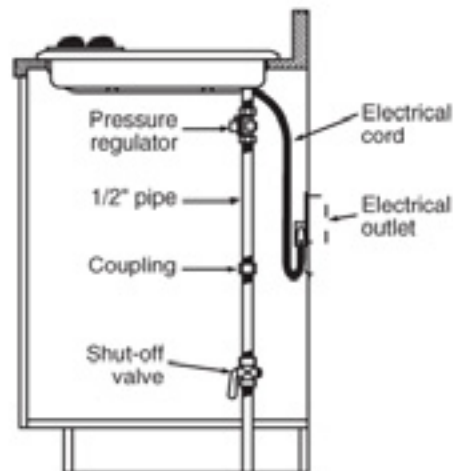

#### Installation With Single Wall Oven Information:

30" Gas Cooktops are approved for use over select GE 27" and 30" Wall Ovens and Warming Drawers. 30" and 36" Gas cooktops are approved for use over 30" Wall Ovens and Warming Drawers. Refer to cooktop and wall oven/warming drawer installation instructions packed with product for current dimensional data.

#### Gas Connection