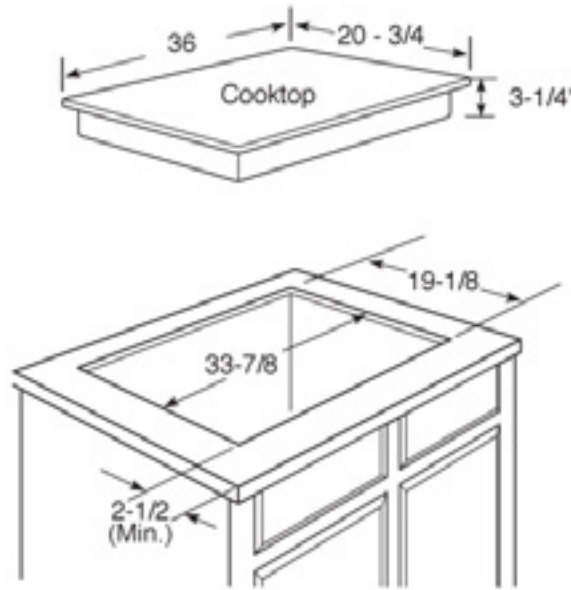

PGP976SET

GE Profile™ 36" Built-In Gas Cooktop

Dimensions and Installation Information

AGA Requirement: All gas cooktop models require 7/16" free area below cooktop height to combustible material. Requires 18" minimum from countertop to adjacent overhead cabinets.

Note: If installing with a GE Profile™ Telescopic Downdraft System, consult both cooktop and downdraft installation instructions packed with product before installing. Cooktop gas/electric supply may need to be re-routed to install downdraft.

Electrical Rating: 120V, 60Hz, 5A

Installation With Single Wall Oven Information:

30" Gas Cooktops are approved for use over select GE 27" and 30" Wall Ovens and Warming Drawers. 30" and 36" Gas cooktops are approved for use over 30" Wall Ovens and Warming Drawers. Refer to cooktop and wall oven/warming drawer installation instructions packed with product for current dimensional data.

Installation Information: Before installing, consult installation instructions, packed with product, for current dimensional data.

For answers to your Monogram®, GE Profile™ or GE® appliance questions, visit our website at geappliances.com or call GE Answer Center® service, 800.626.2000.