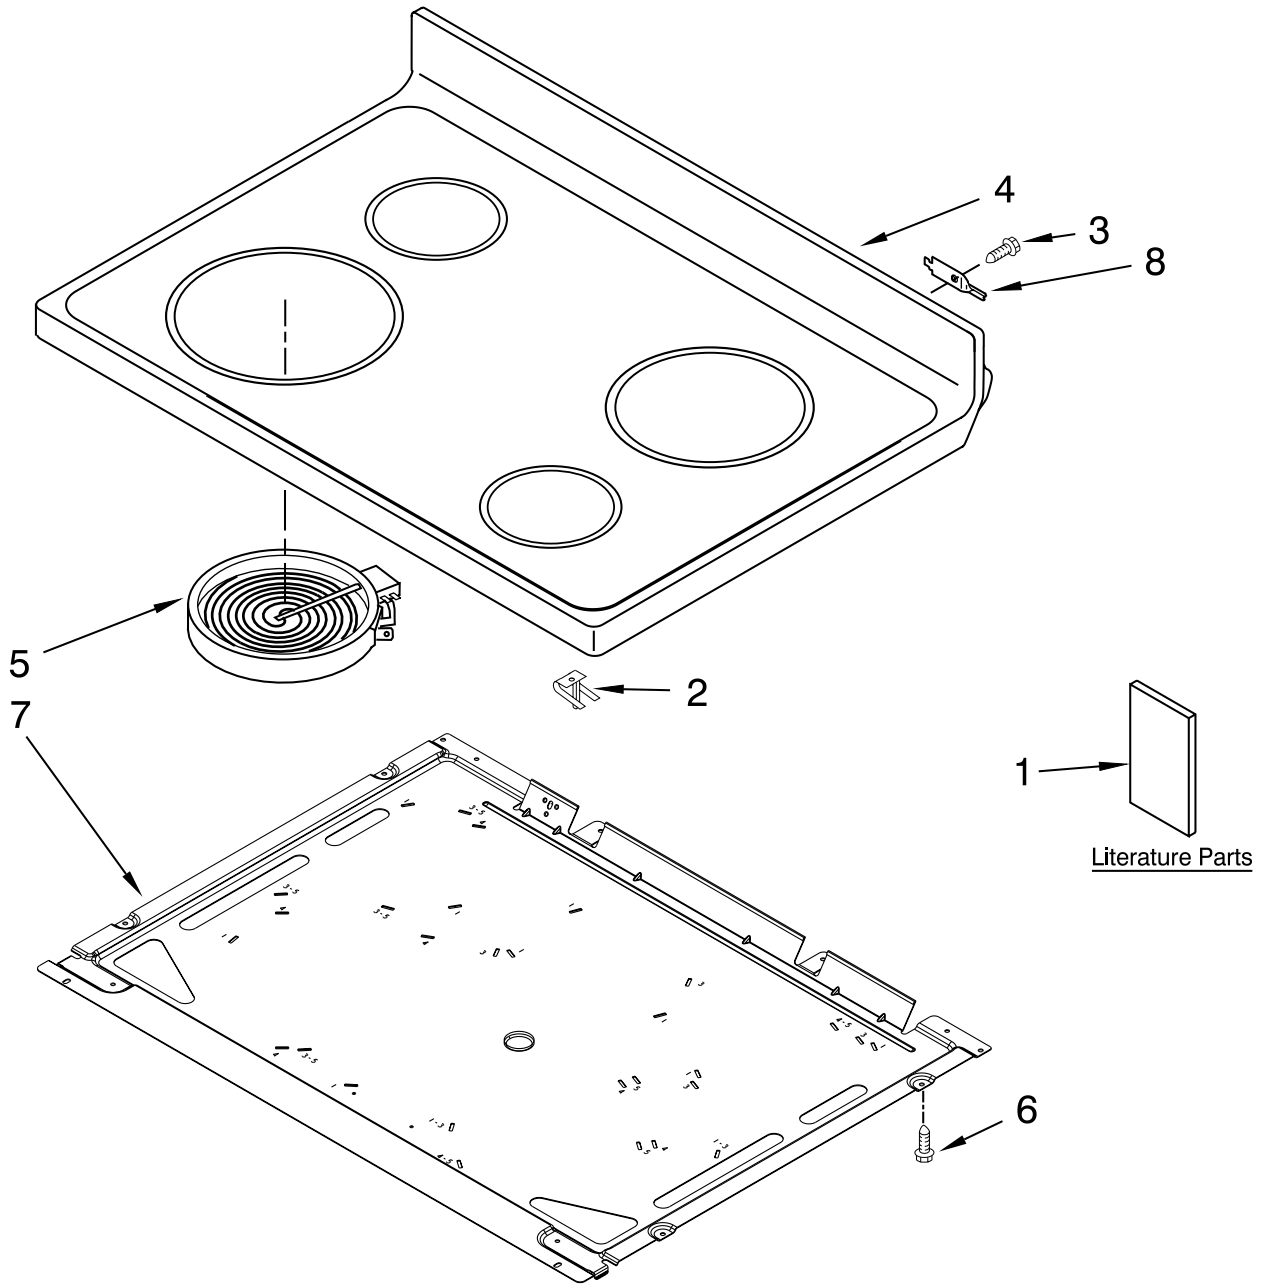

COOKTOP PARTS

For Models: YWFE330W0AW0, YWFE330W0AB0, YWFE330W0AS0
 (White) (Black) (Stainless)

30" ELECTRIC FREESTANDING
 STANDARD CLEAN RANGE

Illus. No.	Part No.	DESCRIPTION
1		Literature
	W10403812	Instructions Installations
	W10394386	Owners Manual Tech Sheet
	W10384447	English
	W10384462	French
	9762761	Safer Cooking Tips

Illus. No.	Part No.	DESCRIPTION
2	W10225448	Spring, Locator
3	3196178	Screw
4		Cooktop
	W10380658	White
	W10380659	Black

Illus. No.	Part No.	DESCRIPTION
5		Element, Surface
	W10178016	3000/1400W - LF
	8273994	1200W - LR/RR
	8273993	1800W - RF
6	3196169	Screw
7	W10106409	Pan, Radiant
8	3195060	Hinge, Cooktop