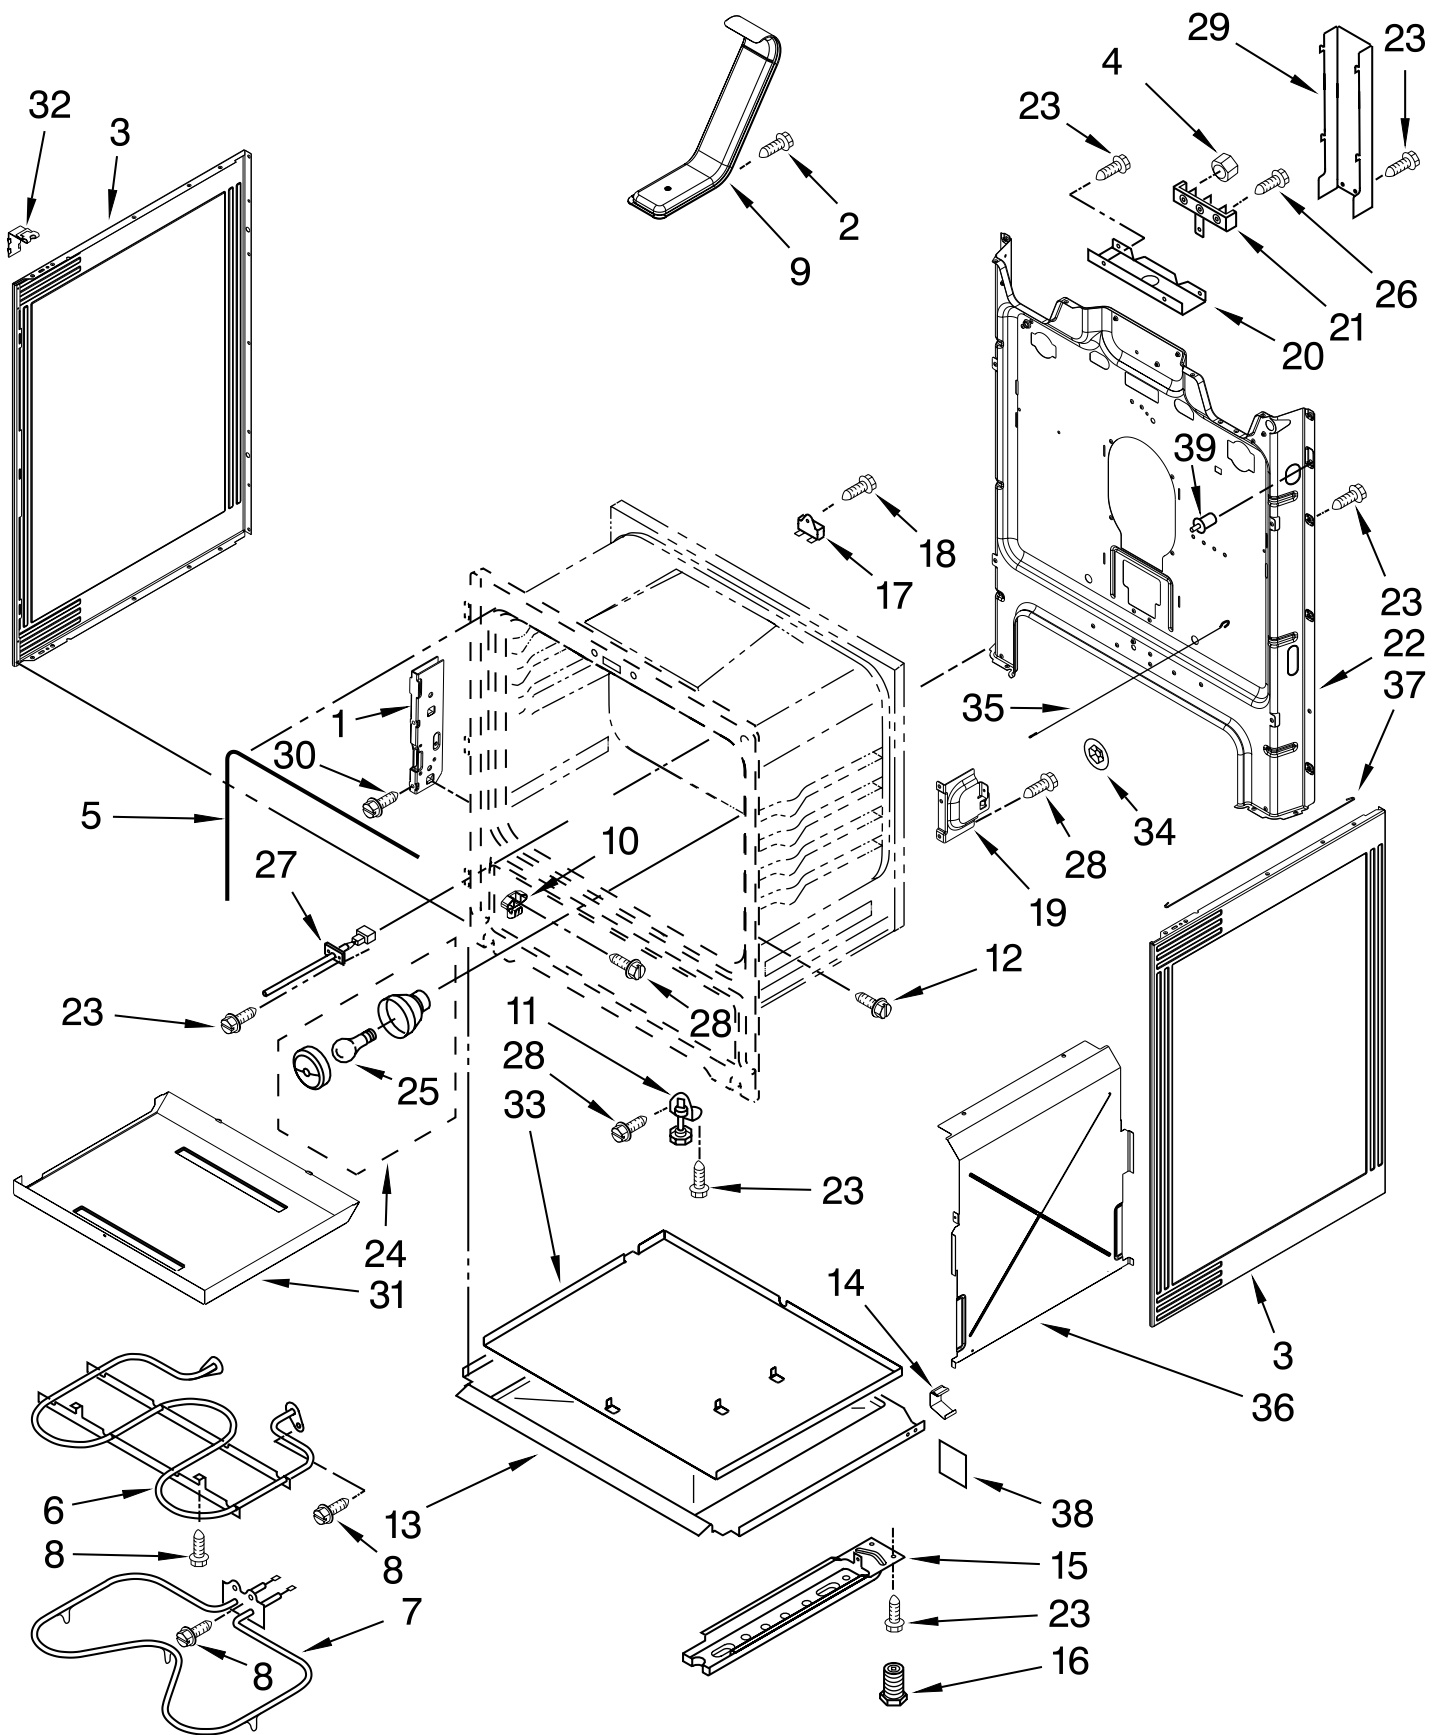

CHASSIS PARTS

For Models: YWFE330W0AW0, YWFE330W0AB0, YWFE330W0AS0
(White) (Black) (Stainless)

FOR ORDERING INFORMATION REFER TO PARTS PRICE LIST

CHASSIS PARTS

For Models: YWFE330W0AW0, YWFE330W0AB0, YWFE330W0AS0
(White) (Black) (Stainless)

Illus. No.	Part No.	DESCRIPTION
1	W10289077	Receiver, Hinge
2	3196154	Screw
3		Panel, Side
	W10322769	White-Textured
	W10322770	Black
4	7103P027-60	Nut
5	8522416	Seal, Oven Door
6	W10308476	Element, Broil
7	W10308474	Element, Bake
8	3196174	Screw
9	W10134285	Flue
10	W10317898	Glide, Drawer Frnt
11	W10341186	Foot, Front
12	W10067840	Screw
13	W10134121	Tray, Insulation
14	W10137382	Clip, Panel

Illus. No.	Part No.	DESCRIPTION
15		Rail, Base
	W10390007	Left Hand
	W10390008	Right Hand
16	W10058460	Foot, Rear
17	3196548	Thermal, Fuse
18	3196172	Screw
19	W10355173	Support, Oven
20	3186034	Bracket, Service
21	W10246624	Block, Terminal
22	W10289149	Back, Main
23	3196178	Screw
24	3196701	Light Socket Assy
25	311255	Bulb, Oven Light
26	3400016	Screw
27	W10181986	Sensor, Oven
28	3196169	Screw
29	W10326122	Cover, Terminal Box

Illus. No.	Part No.	DESCRIPTION
30	W10031780	Screw
31	W10183712	Tray, Hidden-Bake Element
32	W10183541	Clip, Spring Steel
33	W10134125	Heat Shield
34	3400968	Nut
35	9757239	Rod, Door Switch-Rear Mount
36	9758238	Retainer, Side
37	W10196451	Rod-Insul Retainer
38	9759689	Card-Insulator
39	9757262	Switch, Door

INSULATION

8273263	Insulation, Wrap
8272611	Insulation, Back
W10333344	Insulation, Flue