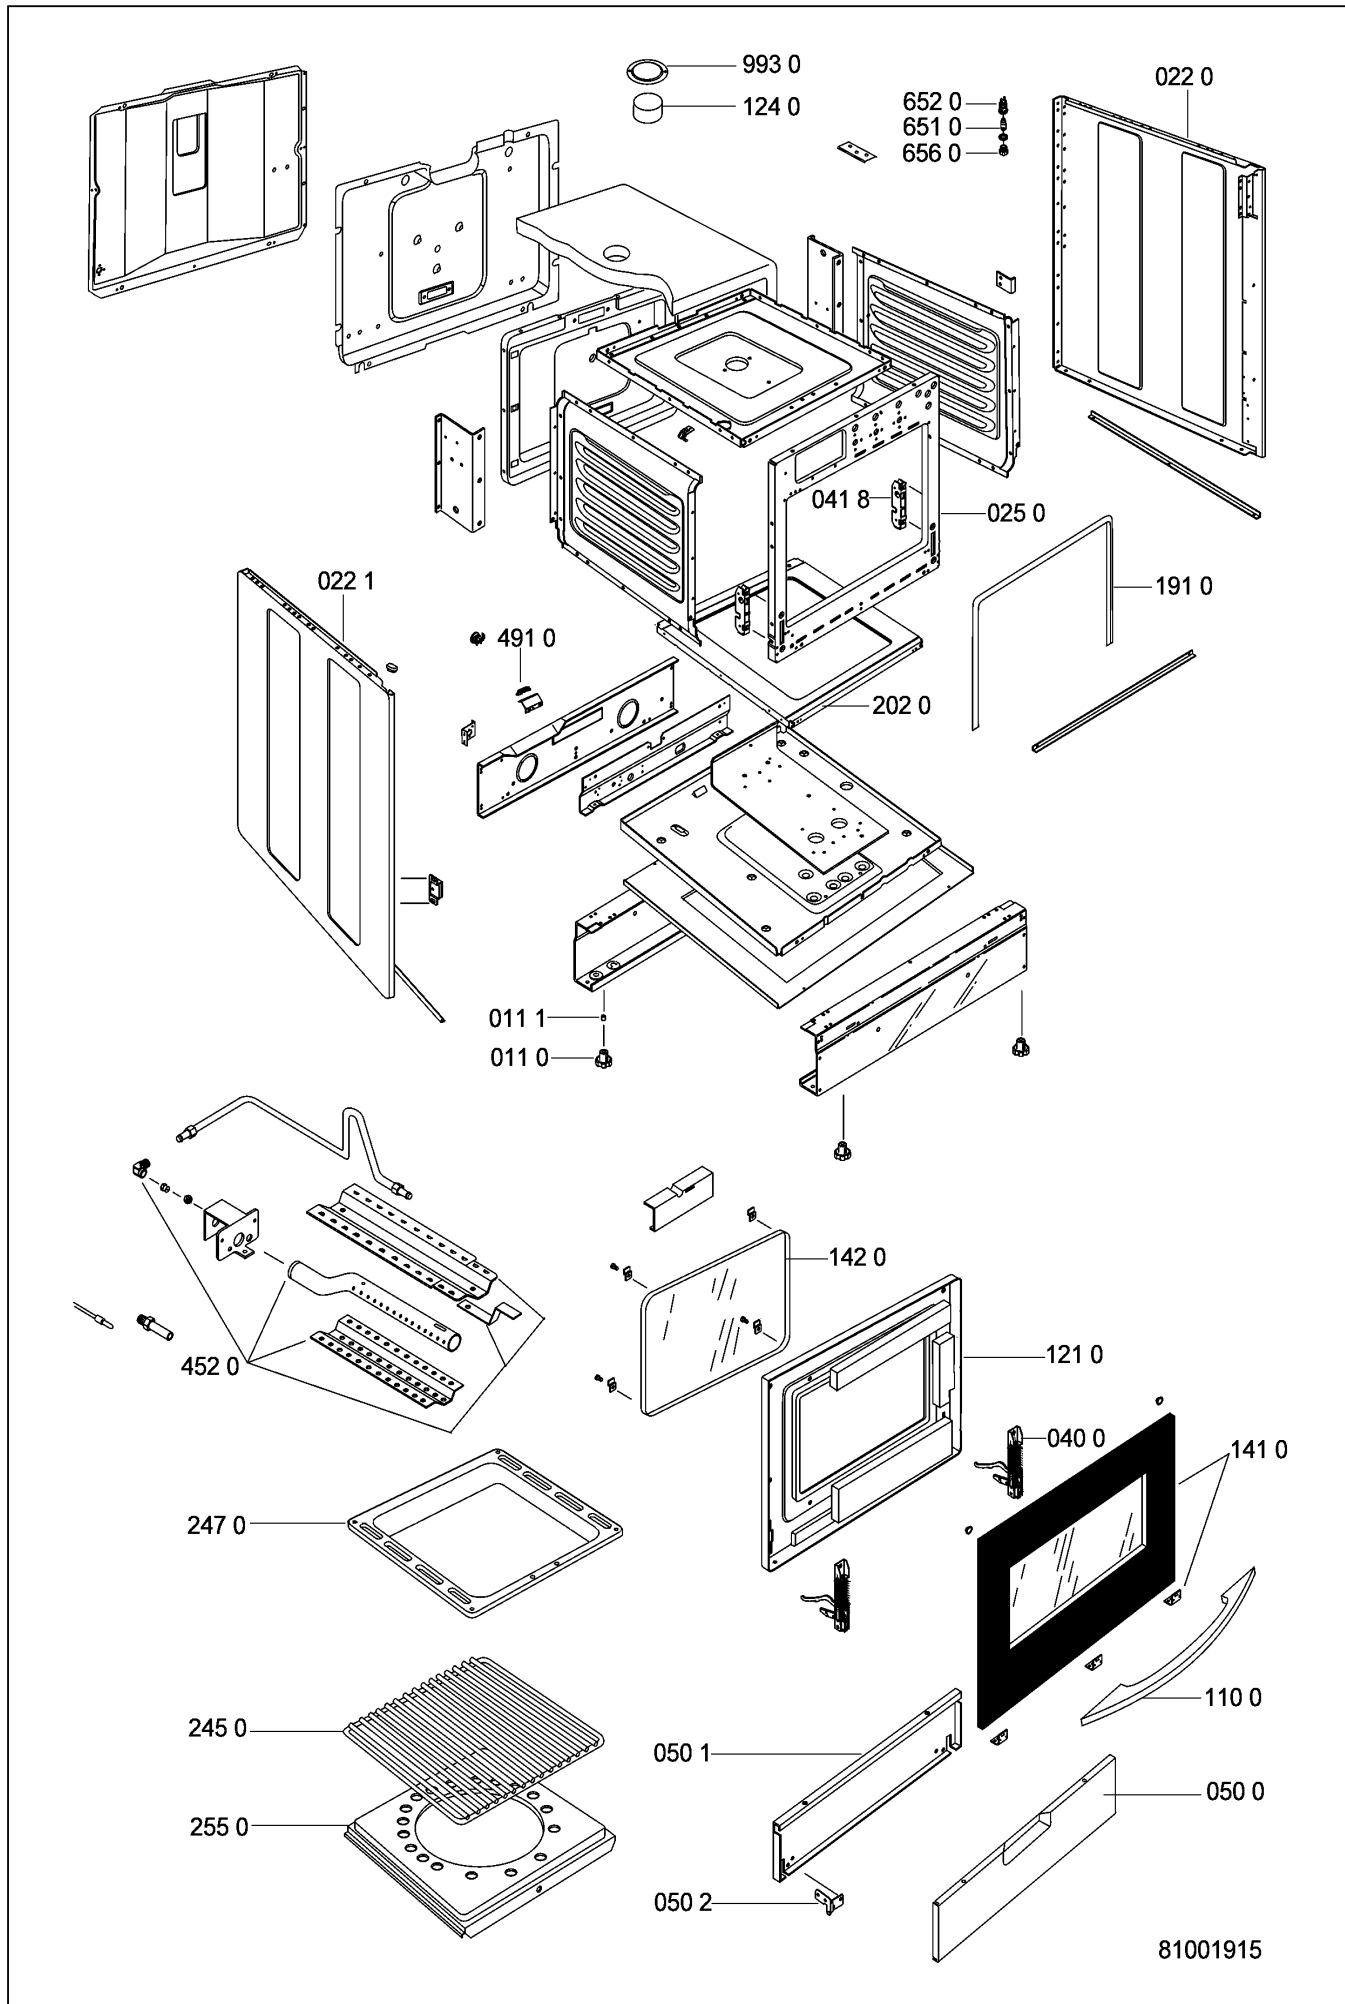

Exploded view