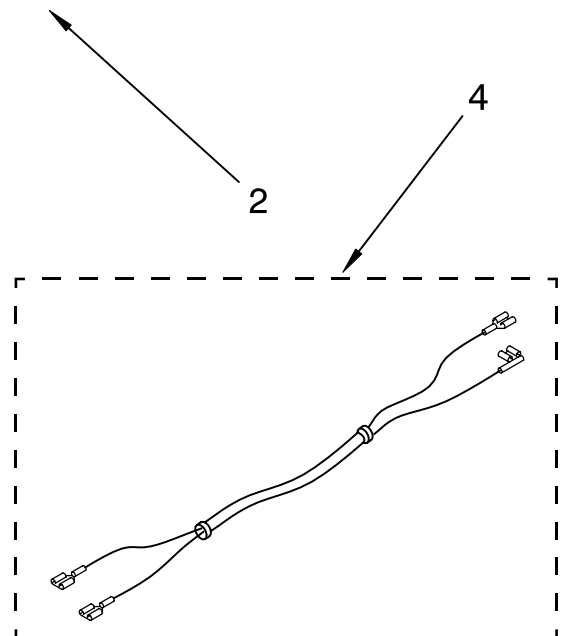

Illus. Part No. No. DESCRIPTION

6	311255	Bulb, Light
7	308306	Pushnut
8	3176710	Hinge, R.H.
	3176711	Hinge, L.H.
	343641	Screw, 10-16 x 1/2 (4)
9	3176611	Oven (30" Conv)
	311056	Screw (2)
	3150537	Screw
10	3150505	Socket, Oven Light
15	311220	Bracket, Oven Mounting
	343641	Screw, 10-16 x 1/2 (4)
16	3169143	Vent, Oven
	307748	Screw, 10A x 1/2 (2)
19	3176708	Channel, Arm (2)

Illus. Part No. No. DESCRIPTION

20	307986	Hinge Pin (2)
21	307594	Ring, Retainer (2)
22	308127	Spring, Oven Door (2)
23	308125	Anchor, Spring (2)
24	313196	Support, Channel L.H.
	313197	R.H.
	343641	Screw, 10-16 x 1/2 (4)
25	310345	Switch, Door
27	313382	Clip, Therm Bulb (2)
29	309111	Snubber, Door (2)
30	308207	Spring, Door Stop
31	3169283	Seal, Rubber
32	3169107	Plug, Button (2)

FOR ORDERING INFORMATION REFER TO PARTS PRICE LIST

WIRING HARNESS PARTS

For Model: RF315PCYW2, RF315PCYN2

(White) (Almond)

Illus. No.	Part No.	DESCRIPTION
------------	----------	-------------

- | | | |
|---|---------|-------------------------------|
| 1 | 3149881 | Wiring Harness (Surface Unit) |
| 2 | 3169155 | Wiring Harness (Oven) |
| 4 | 313154 | Wiring Harness (Oven Light) |
| 5 | 330031 | Receptacle |