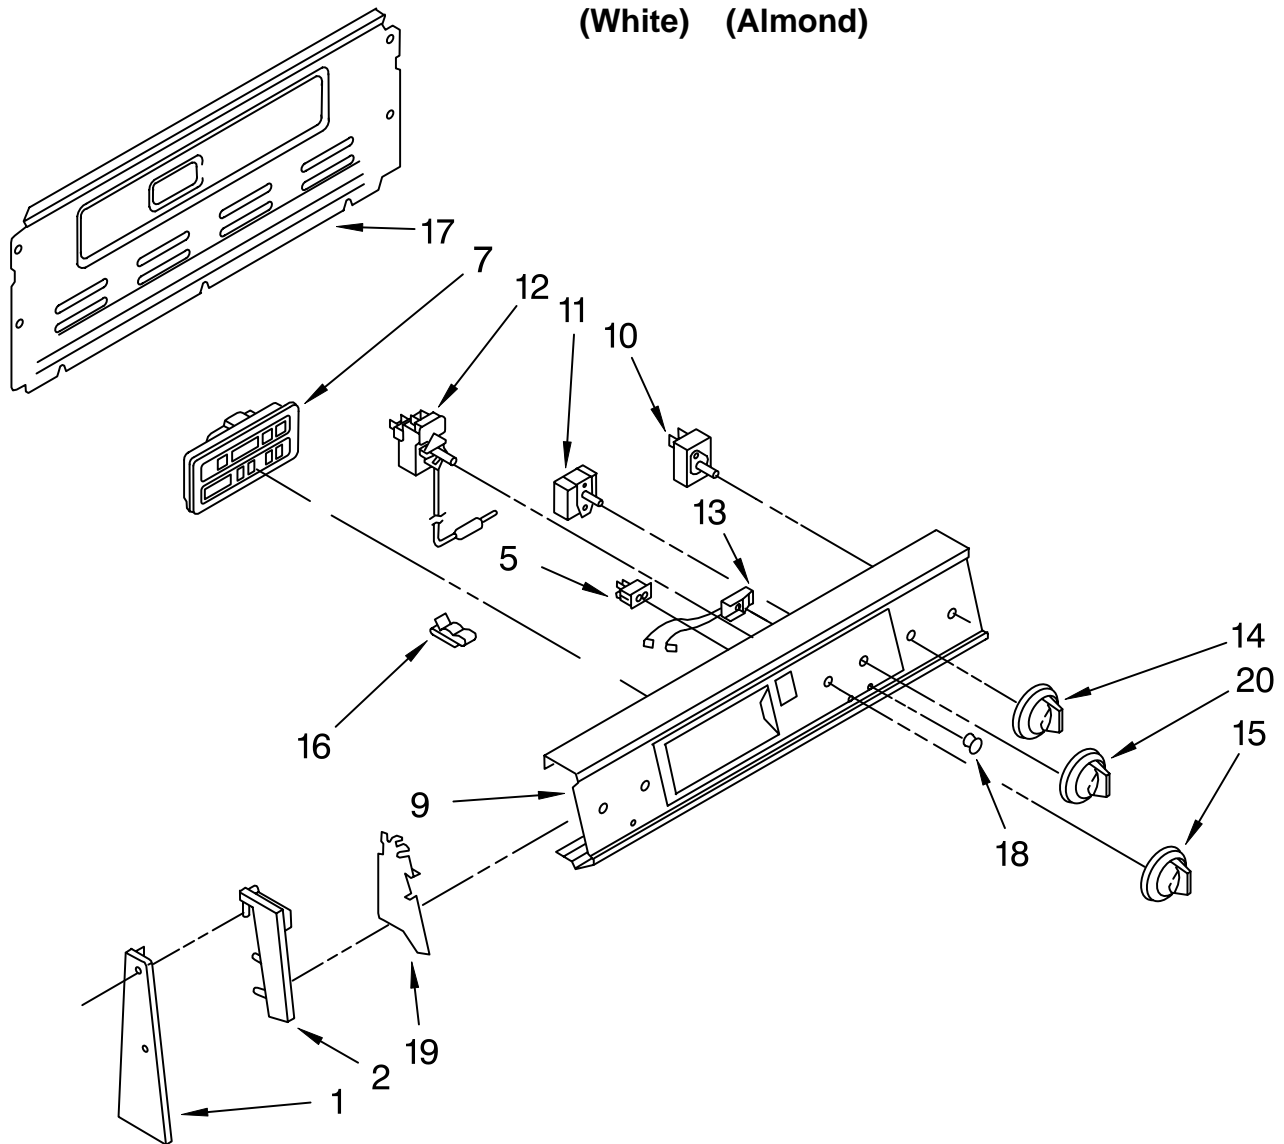

**FOLLOWING PARTS
NOT ILLUSTRATED**

LITERATURE PARTS

LIT3187321	Installation Instructions
LIT3182487	Wiring Diagram
LIT3187470	Use & Care Guide
LIT3150400	Installation Instr (Templet)

FOR ORDERING INFORMATION REFER TO PARTS PRICE LIST

CONTROL PANEL PARTS

For Model: RF315PCYW2, RF315PCYN2

(White) (Almond)

Illus. No.	Part No.	DESCRIPTION	Illus. No.	Part No.	DESCRIPTION	Illus. No.	Part No.	DESCRIPTION
NOTE: The screws and nuts required to attach a part are listed immediately following that part.			7	3183184	ERC Timer Control	13		Indicator Light
				246132	Screw (2)		314031	Oven Unit On
			9	3182987	Panel, Control		3150662	Surface Unit On
				312604	Screw,	14	3183118	Knob, Control (4)
					8-18 x 5/8 (4)			(Infinite Switch)
			10		Switch, Infinite	15	3183106	Knob, Control
1	313191	End Trim R.H.		3148951	6" Unit (2)			(Thermostat)
	313190	End Trim L.H.		3148954	8" Unit (2)	16	313570	Tube Clip
	309112	Screw,		308119	Screw,	17	3187332	Rear Cover
		10A x 3/8 (2)			8-32 x 3/16 (8)			Control Panel
	343641	Screw,	11	3149886	Switch, Selector		343641	Screw,
		10-16 x 1/2 (4)			(4 Position)			10-16 x 1/2 (8)
2	313230	End Cap R.H.		3150344	Screw (2)	18	313101	Lens, Amber (2)
	313231	End Cap L.H.	12	661150	Thermostat, Oven	19	313608	Shield, Glass (2)
	254225	Screw,			310864 (Alt.)		246132	Screw,
		8BT x 1/4 (4)			311498 (Alt.)			8A x 3/8 (2)
5	3182717	Switch, Rocker		311932	Screw,	20	3183112	Knob, Control
					6-32 x 1/4 (2)			(Selector)