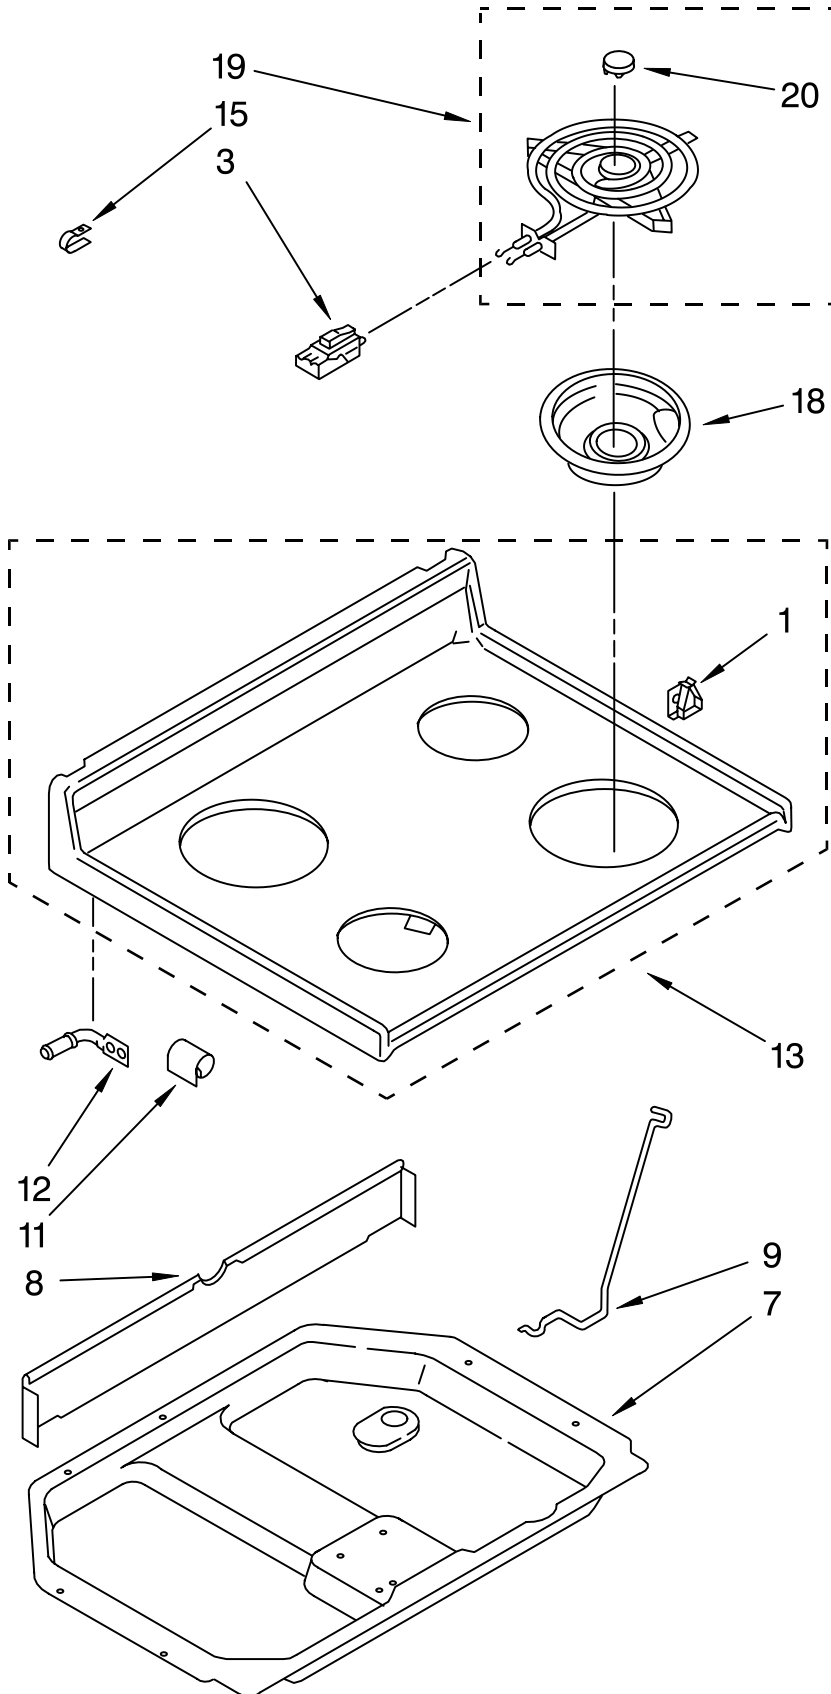

COOKTOP PARTS

For Model: RF315PCYW2, RF315PCYN2
(White) (Almond)

30" ELECTRIC
FREESTANDING
CONVENTIONAL
RANGE

Illus. No.	Part No.	DESCRIPTION
------------	----------	-------------

NOTE: The screws and nuts required to attach a part are listed immediately following that part.

CONTROL PANEL PARTS

For Model: RF315PCYW2, RF315PCYN2

(White) (Almond)

Illus. No.	Part No.	DESCRIPTION	Illus. No.	Part No.	DESCRIPTION	Illus. No.	Part No.	DESCRIPTION
NOTE: The screws and nuts required to attach a part are listed immediately following that part.			7	3183184	ERC Timer Control	13		Indicator Light
				246132	Screw (2)		314031	Oven Unit On
			9	3182987	Panel, Control		3150662	Surface Unit On
				312604	Screw,	14	3183118	Knob, Control (4)
					8-18 x 5/8 (4)			(Infinite Switch)
			10		Switch, Infinite	15	3183106	Knob, Control
1	313191	End Trim R.H.		3148951	6" Unit (2)			(Thermostat)
	313190	End Trim L.H.		3148954	8" Unit (2)	16	313570	Tube Clip
	309112	Screw,		308119	Screw,	17	3187332	Rear Cover
		10A x 3/8 (2)			8-32 x 3/16 (8)			Control Panel
	343641	Screw,	11	3149886	Switch, Selector		343641	Screw,
		10-16 x 1/2 (4)			(4 Position)			10-16 x 1/2 (8)
2	313230	End Cap R.H.		3150344	Screw (2)	18	313101	Lens, Amber (2)
	313231	End Cap L.H.	12	661150	Thermostat, Oven	19	313608	Shield, Glass (2)
	254225	Screw,			310864 (Alt.)		246132	Screw,
		8BT x 1/4 (4)			311498 (Alt.)			8A x 3/8 (2)
5	3182717	Switch, Rocker		311932	Screw,	20	3183112	Knob, Control
					6-32 x 1/4 (2)			(Selector)