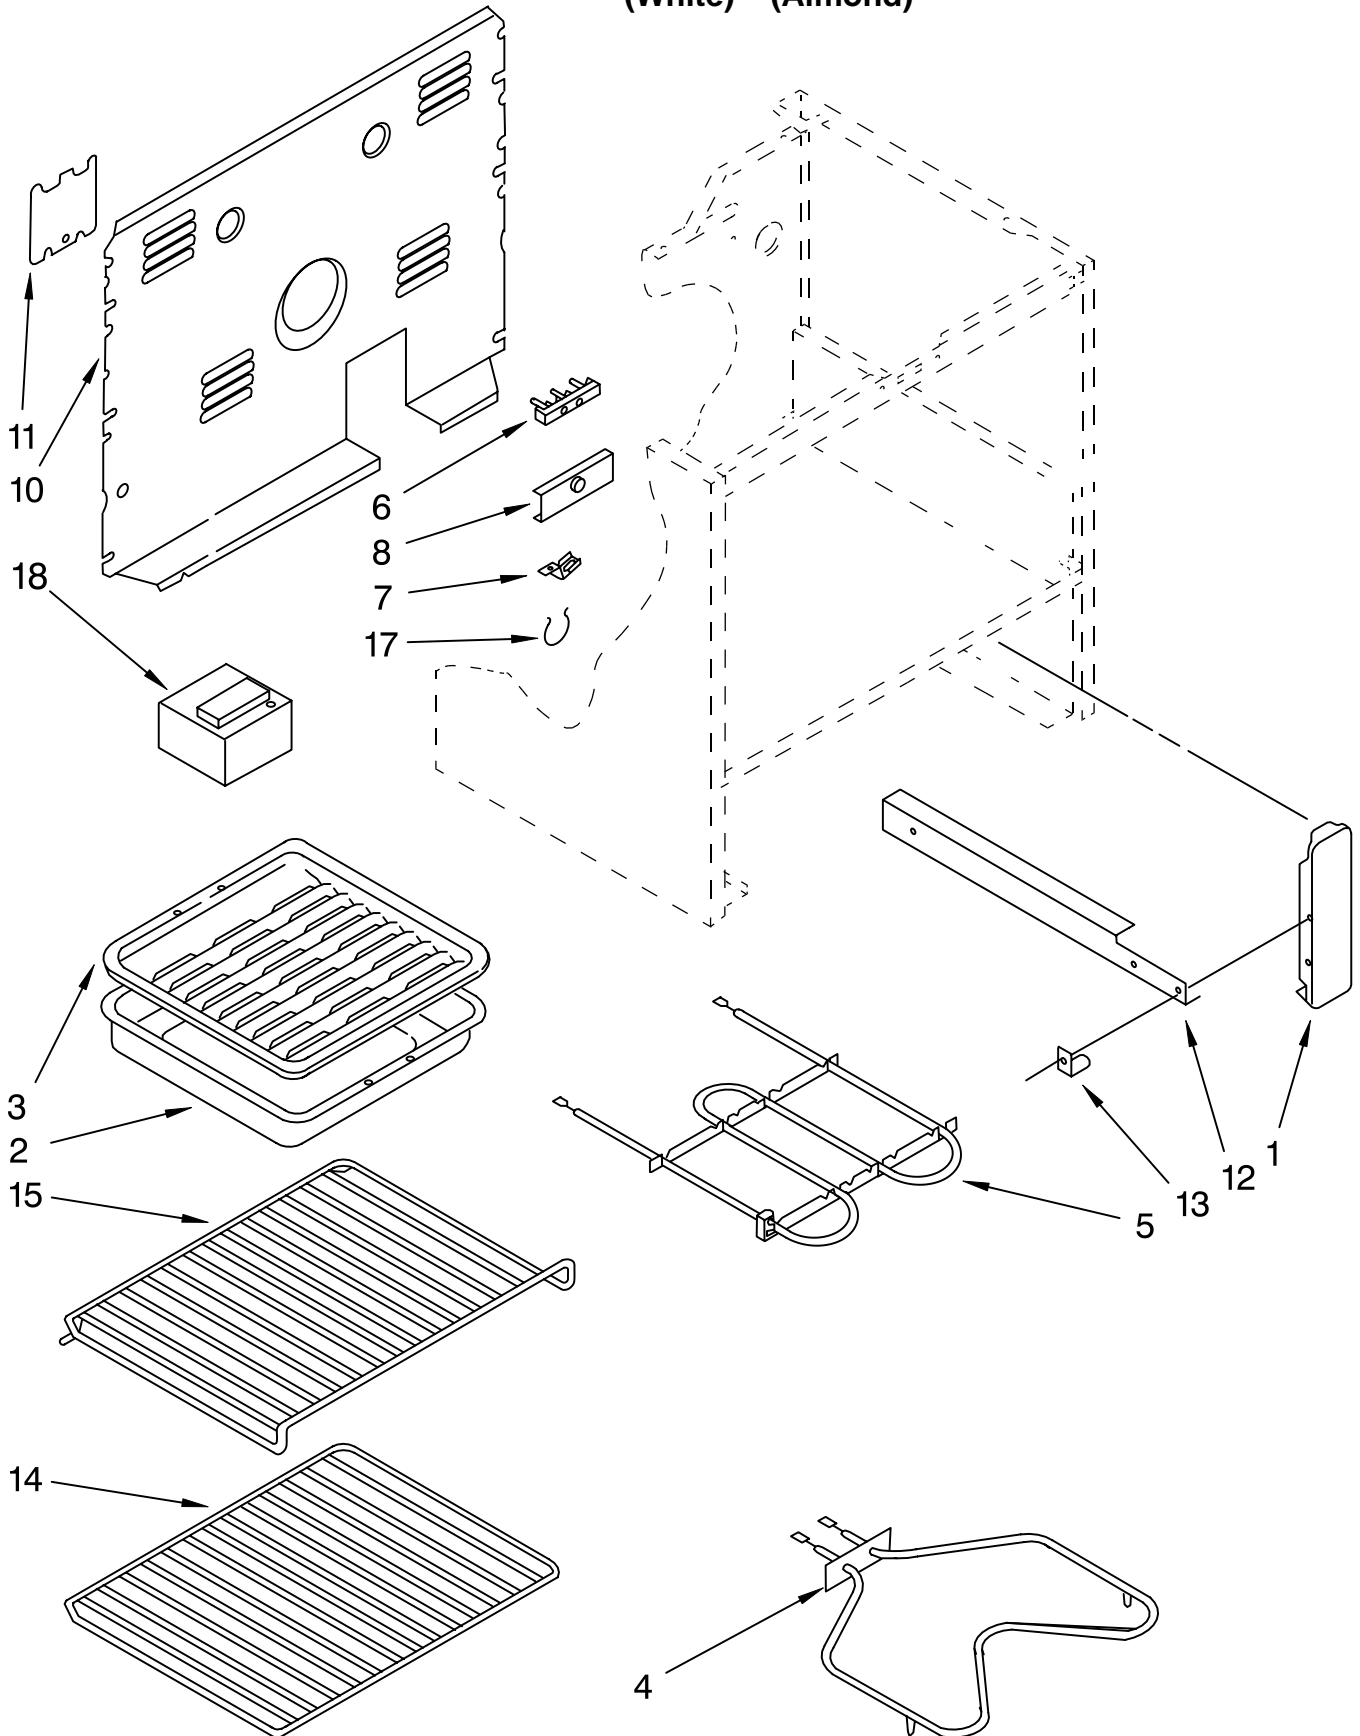

UNIT PARTS

For Model: RF315PCYW2, RF315PCYN2
(White) (Almond)

FOR ORDERING INFORMATION REFER TO PARTS PRICE LIST

UNIT PARTS

For Model: RF315PCYW2, RF315PCYN2
(White) (Almond)

Illus. No.	Part No.	DESCRIPTION

NOTE: The screws and nuts required to attach a part are listed immediately following that part.

1	307981	Bracket, Mounting (2)
2	3169076	Pan, Broil
3	3147563	Grid, Broiler
4	661170	Unit, Bake (240V)
	3150532	Screw, 10-32 x 7/16 (2)
5	660579	Unit, Broil 311714 (Alt.) 311713 (Alt.)
	3150532	Screw, 10-32 x 7/16 (2)
6	258076	Terminal Block
	98884	Screw, 10-16 x 1 (2)
	112432	Nut (6)
7	308498	Ground Strap
	313660	Clip
	690989	Screw, 10-32 x 1/2
8	3150190	Bracket, Service
	343641	Screw, 10-16 x 1/2 (2)
10	3148975	Cover, Rear
	343641	Screw, 10-16 x 1/2 (7)
11	307972	Cover, Service
	343641	Screw, 10-16 x 1/2 (2)
12		Rail, Drawer
	3149256	L.H.
	3149255	R.H.
13	3149257	Glide, Drawer (2)
14	308173	Rack, Oven (Straight)
15	308172	Rack, Offset
17	313438	Clip, Harness
18	3149258	Block, Balance
	340184	Screw, 10-16 x 1-1/2

Following Parts Not Illustrated

309961	Insulation, Oven Wrap
814091	Anti-Tip Kit (Floor Mount)