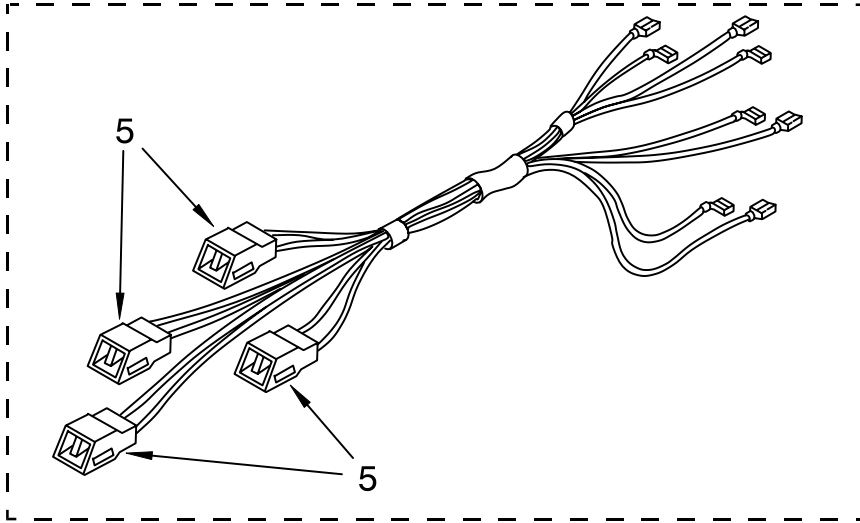

Illus. Part No. No. DESCRIPTION

6	311255	Bulb, Light
7	308306	Pushnut
8	3176710	Hinge, R.H.
	3176711	Hinge, L.H.
	343641	Screw, 10-16 x 1/2 (4)
9	3176611	Oven (30" Conv)
	311056	Screw (2)
	3150537	Screw
10	3150505	Socket, Oven Light
15	311220	Bracket, Oven Mounting
	343641	Screw, 10-16 x 1/2 (4)
16	3169143	Vent, Oven
	307748	Screw, 10A x 1/2 (2)
19	3176708	Channel, Arm (2)

Illus. Part No. No. DESCRIPTION

20	307986	Hinge Pin (2)
21	307594	Ring, Retainer (2)
22	308127	Spring, Oven Door (2)
23	308125	Anchor, Spring (2)
24	313196	Support, Channel L.H.
	313197	R.H.
	343641	Screw, 10-16 x 1/2 (4)
25	310345	Switch, Door
27	313382	Clip, Therm Bulb (2)
29	309111	Snubber, Door (2)
30	308207	Spring, Door Stop
31	3169283	Seal, Rubber
32	3169107	Plug, Button (2)

FOR ORDERING INFORMATION REFER TO PARTS PRICE LIST

WIRING HARNESS PARTS

For Model: RF315PCYW2, RF315PCYN2

(White) (Almond)

Illus. No.	Part No.	DESCRIPTION
------------	----------	-------------

- | | | |
|---|---------|-------------------------------|
| 1 | 3149881 | Wiring Harness (Surface Unit) |
| 2 | 3169155 | Wiring Harness (Oven) |
| 4 | 313154 | Wiring Harness (Oven Light) |
| 5 | 330031 | Receptacle |