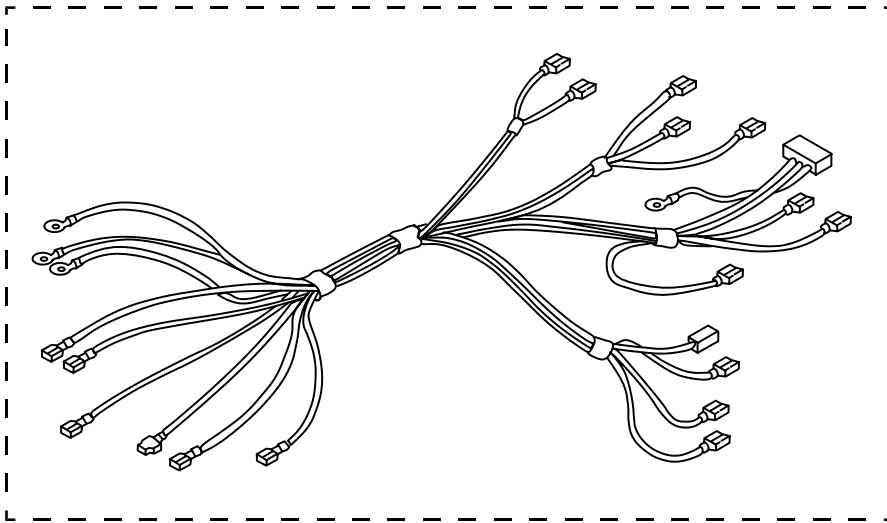

Illus. Part No. No. DESCRIPTION

20	307986	Hinge Pin (2)
21	307594	Ring, Retainer (2)
22	308127	Spring, Oven Door (2)
23	308125	Anchor, Spring (2)
24	313196	Support, Channel L.H.
	313197	R.H.
	343641	Screw, 10-16 x 1/2 (4)
25	310345	Switch, Door
27	313382	Clip, Therm Bulb (2)
29	309111	Snubber, Door (2)
30	308207	Spring, Door Stop
31	3169283	Seal, Rubber
32	3169107	Plug, Button (2)

FOR ORDERING INFORMATION REFER TO PARTS PRICE LIST

WIRING HARNESS PARTS

For Model: RF315PCYW2, RF315PCYN2

(White) (Almond)

Illus. No.	Part No.	DESCRIPTION
------------	----------	-------------

- | | | |
|---|---------|-------------------------------|
| 1 | 3149881 | Wiring Harness (Surface Unit) |
| 2 | 3169155 | Wiring Harness (Oven) |
| 4 | 313154 | Wiring Harness (Oven Light) |
| 5 | 330031 | Receptacle |