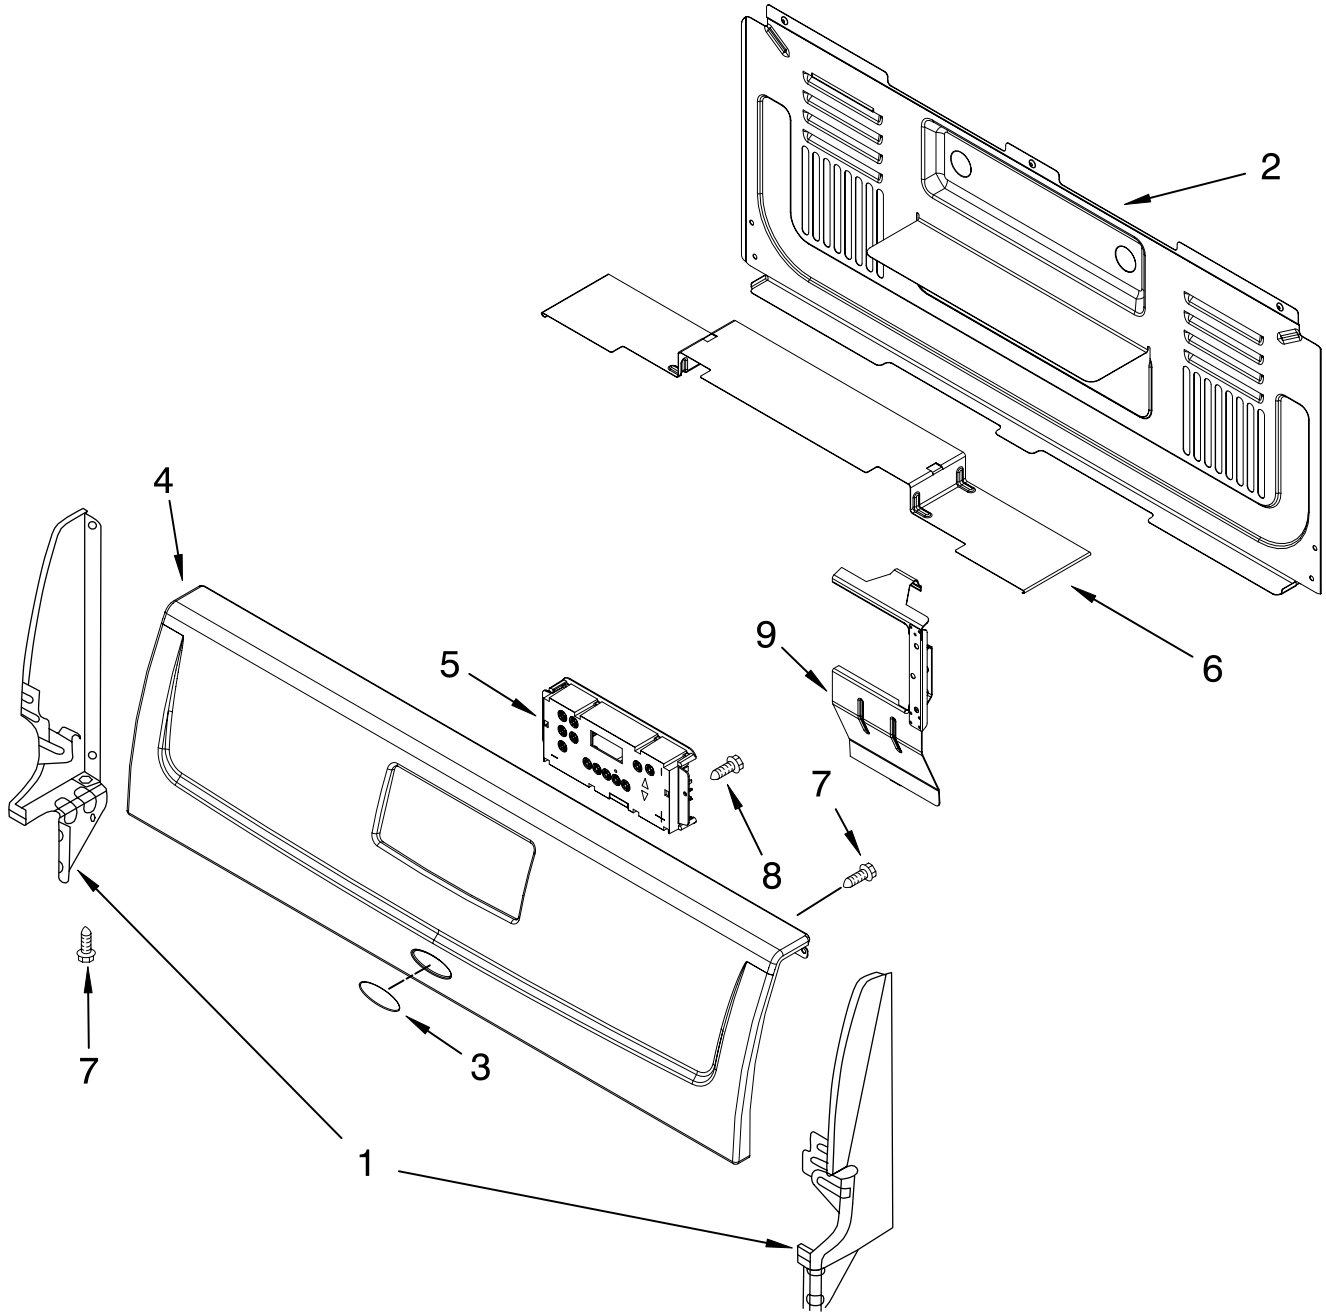

COOKTOP PARTS

For Model: SF216LXSQ1, SF216LXSM1
(Designer White) (Metalic)

30" GAS FREESTANDING
STANDARD CLEAN RANGE
ELECTRONIC IGNITION

Illus. No.	Part No.	DESCRIPTION	Illus. No.	Part No.	DESCRIPTION	Illus. No.	Part No.	DESCRIPTION
1	W10110358	Literature Parts	3	W10110086	Panel, Manifold	8	98014544	Wire, Ground
	W10138585	Instruct, Install		W10110437	Metalic	9	98013389	Bumper, Cooktop
	W10142330	Installation Instr (Template)	4	98006100	White	10	98005000	Screw (3)
	98007130	Guide, Use & Care		98006102	Black	11	98017461	Cap, Burner (4)
	W10142328	Safer Cooking Tips	5	98007225	White	12	8534079	Screw
2	W10110387	Tech Sheet	6	98016580	Screw	13	98017464	Fish Burner
	W10110093	Cooktop	7	98004722	Grate, Burner (3)	14	98017537	Burner, Top (4)
		White			Clip, Cooktop (2)	15	98017539	Cap, Fish Burner
		Metalic				16	W10133861	Griddle
						17	W10068560	Screw (2)

FOR ORDERING INFORMATION REFER TO PARTS PRICE LIST

BACKGUARD PARTS

For Model: SF216LXSQ1, SF216LXSM1

(Designer White) (Metalic)

Illus. No.	Part No.	DESCRIPTION
1		Endcap
	98004632	Black Left
	98004633	Black Right
	98005336	White Left
	98005337	White Right
2	98006083	Rear, Backguard