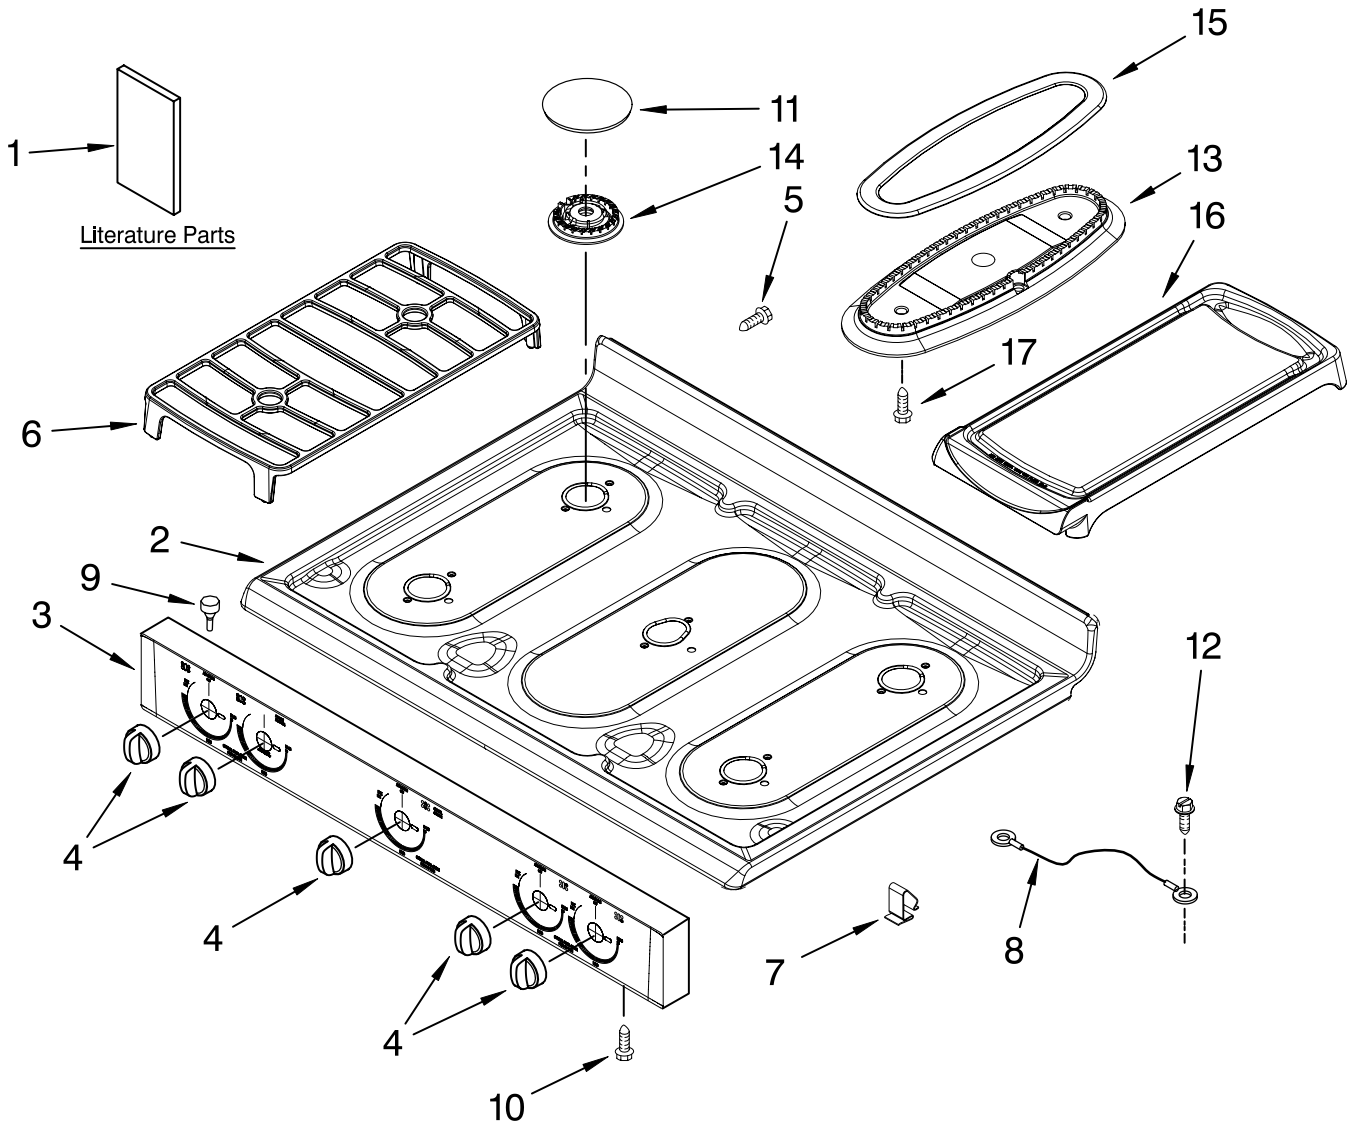

COOKTOP PARTS

For Model: SF216LXSQ1, SF216LXSM1
(Designer White) (Metalic)

30" GAS FREESTANDING
STANDARD CLEAN RANGE
ELECTRONIC IGNITION

Illus. No.	Part No.	DESCRIPTION	Illus. No.	Part No.	DESCRIPTION	Illus. No.	Part No.	DESCRIPTION
1	W10110358	Literature Parts	3	W10110086	Panel, Manifold	8	98014544	Wire, Ground
	W10138585	Instruct, Install		W10110437	Metalic	9	98013389	Bumper, Cooktop
	W10142330	Installation Instr (Template)	4	98006100	White	10	98005000	Screw (3)
	98007130	Guide, Use & Care		98006102	Black	11	98017461	Cap, Burner (4)
	W10142328	Safer Cooking Tips	5	98007225	White	12	8534079	Screw
2	W10110387	Tech Sheet	6	98016580	Screw	13	98017464	Fish Burner
	W10110093	Cooktop	7	98004722	Grate, Burner (3)	14	98017537	Burner, Top (4)
		White			Clip, Cooktop (2)	15	98017539	Cap, Fish Burner
		Metalic				16	W10133861	Griddle
						17	W10068560	Screw (2)

FOR ORDERING INFORMATION REFER TO PARTS PRICE LIST

BACKGUARD PARTS

For Model: SF216LXSQ1, SF216LXSM1

(Designer White) (Metalic)

Illus. No.	Part No.	DESCRIPTION
1		Endcap
	98004632	Black Left
	98004633	Black Right
	98005336	White Left
	98005337	White Right
2	98006083	Rear, Backguard

Illus. No.	Part No.	DESCRIPTION
3	9757609	Nameplate
4		Panel, Control
	98017734L	Metalic
	98017734W	White
5		Control, Elec
	W10112876	Black
	W10112875	White

Illus. No.	Part No.	DESCRIPTION
6	W10120794	Deflector, Rear Cvr
7	98015526	Screw
8	98004219	Screw
9		Bracket, Timer
	98018144	Left
	98018143	Right