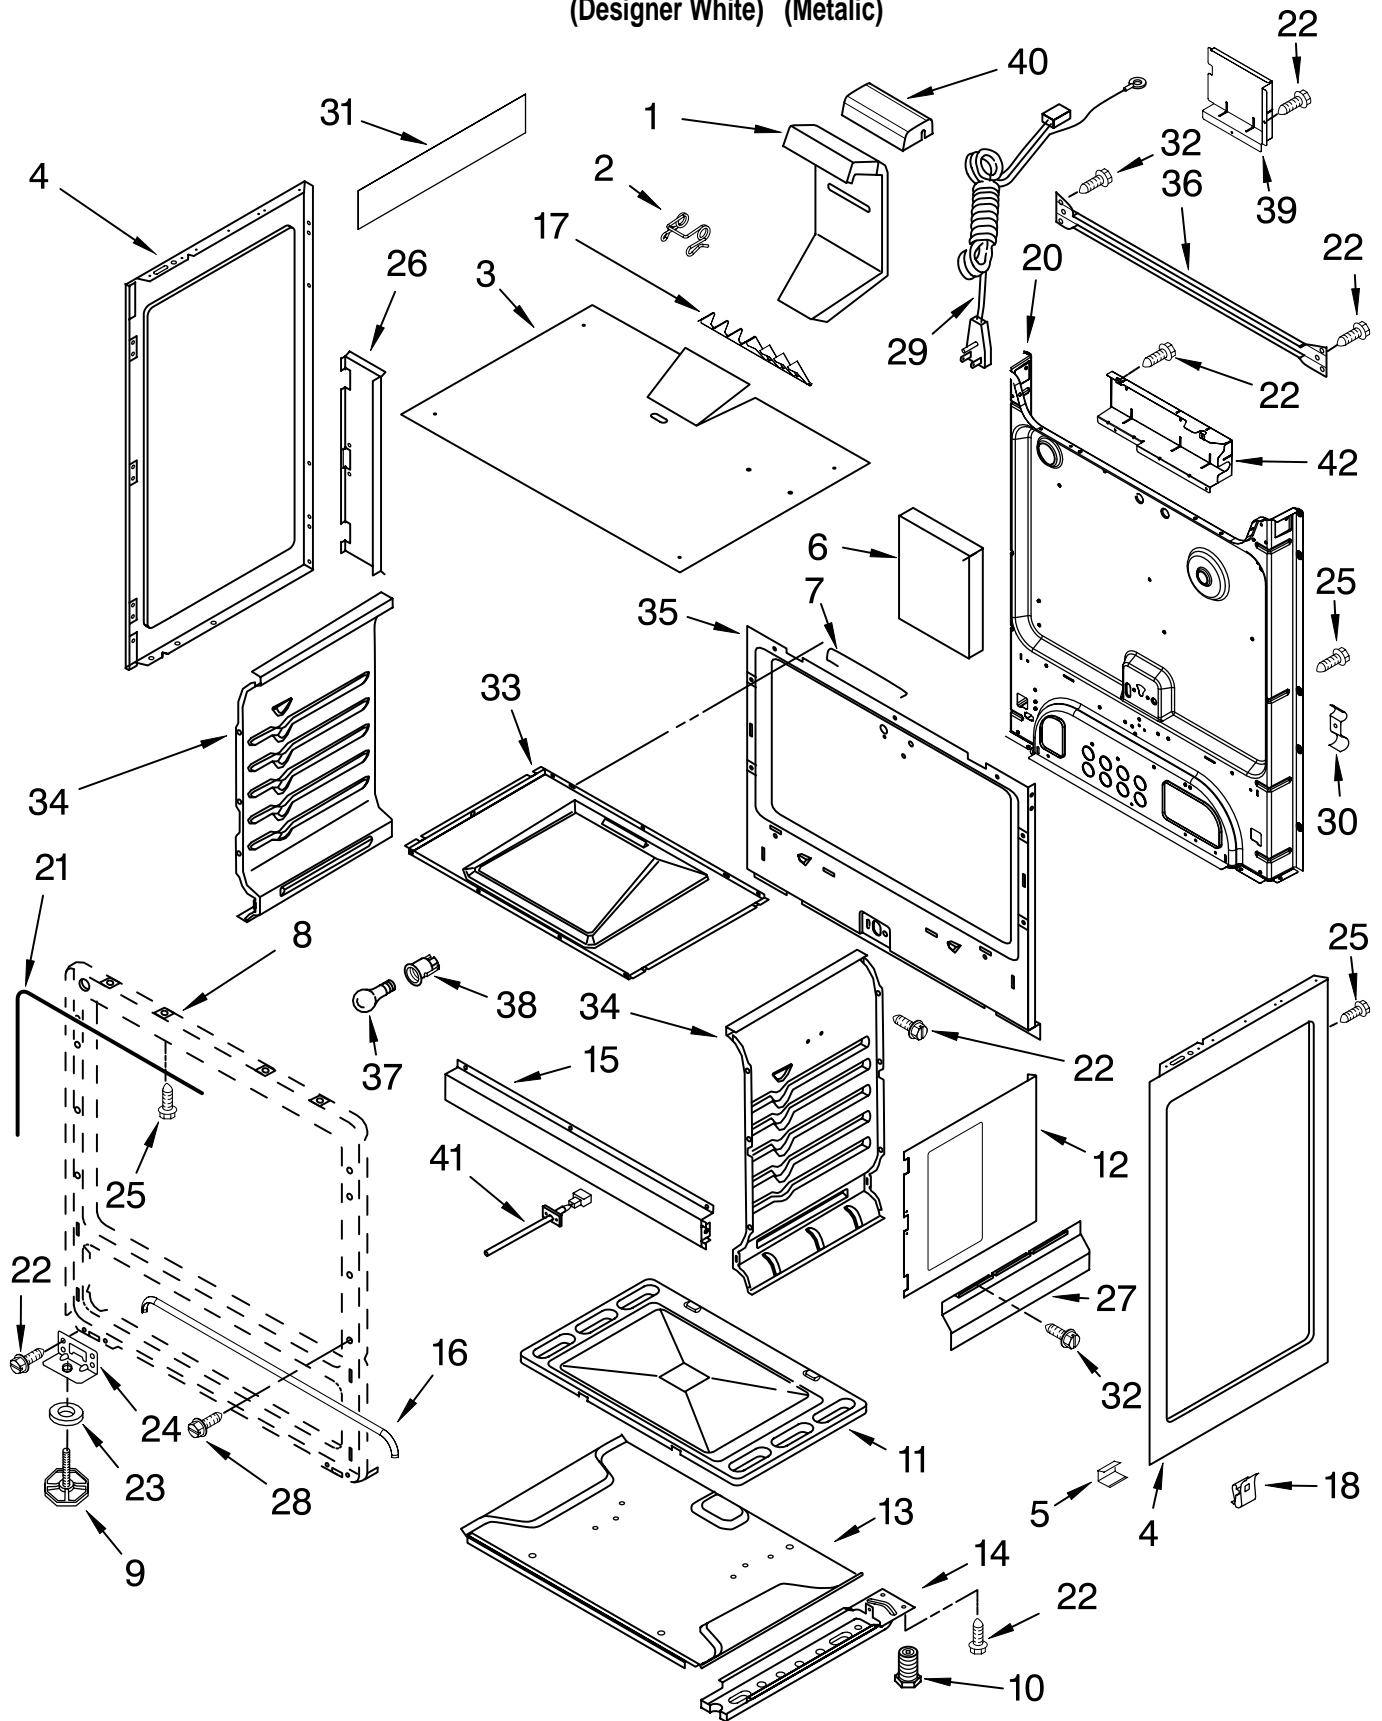

CHASSIS PARTS

For Model: SF216LXSQ1, SF216LXSM1

(Designer White) (Metalic)

FOR ORDERING INFORMATION REFER TO PARTS PRICE LIST

CHASSIS PARTS

For Model: SF216LXSQ1, SF216LXSM1
(Designer White) (Metalic)

Illus. No.	Part No.	DESCRIPTION
1	98003799	Flue Box
2	98013690	Clip, Flue
3	98014398	Shield, Insulation
4		Panel, Side (2)
	98010042	White
	98010043	Black
5	98005502	Clip, Oven Bottom
6	98006710	Counterweight
7	98006739	Wire, Brick
8	98006750	Frame, Front
9	98005306	Foot, Front (2)
10	W10058460	Foot, Rear (2)
11	98004449	Bottom, Oven
12	98015683	Baffle, Side (2)
13	98003847	Baffle, Base
14	98003830	Rail, Base (2)
15	98012175	Support, Burner
16	98017162	Gasket, Broil Door
17	98004978	Deflector, Flue
18	98009179	U-Nut
20	98015100	Back, Main
21	98017163	Seal, Oven
22	98006633	Screw
23	98007193	Washer
24	98007126	Base, Foot
25	98006632	Screw
26	98006715	Shield, Channel
27	98007191	Shield, Lower
28	98008545	Screw (4)
29	W10137041	Cord, Power
30	98005026	Clip, Tubing
31	98015346	Foil, Side (2)
32	98006634	Screw
33	98004447	Top, Oven
34		Side, Oven
	98004452	Right Hand
	98004451	Left Hand
35	98013777	Back, Oven
36	98015363	Support, Rear
37	98004498	Bulb, Light
38	W10114530	Socket, Light
39	98014104	Cover, Socket
40	98007205	Cap, Insulation
41	8273902	Sensor, Oven
42	98014105	Cover, Valve

INSULATION

98014360 Insulation, Wrap
98004286 Insulation, Back