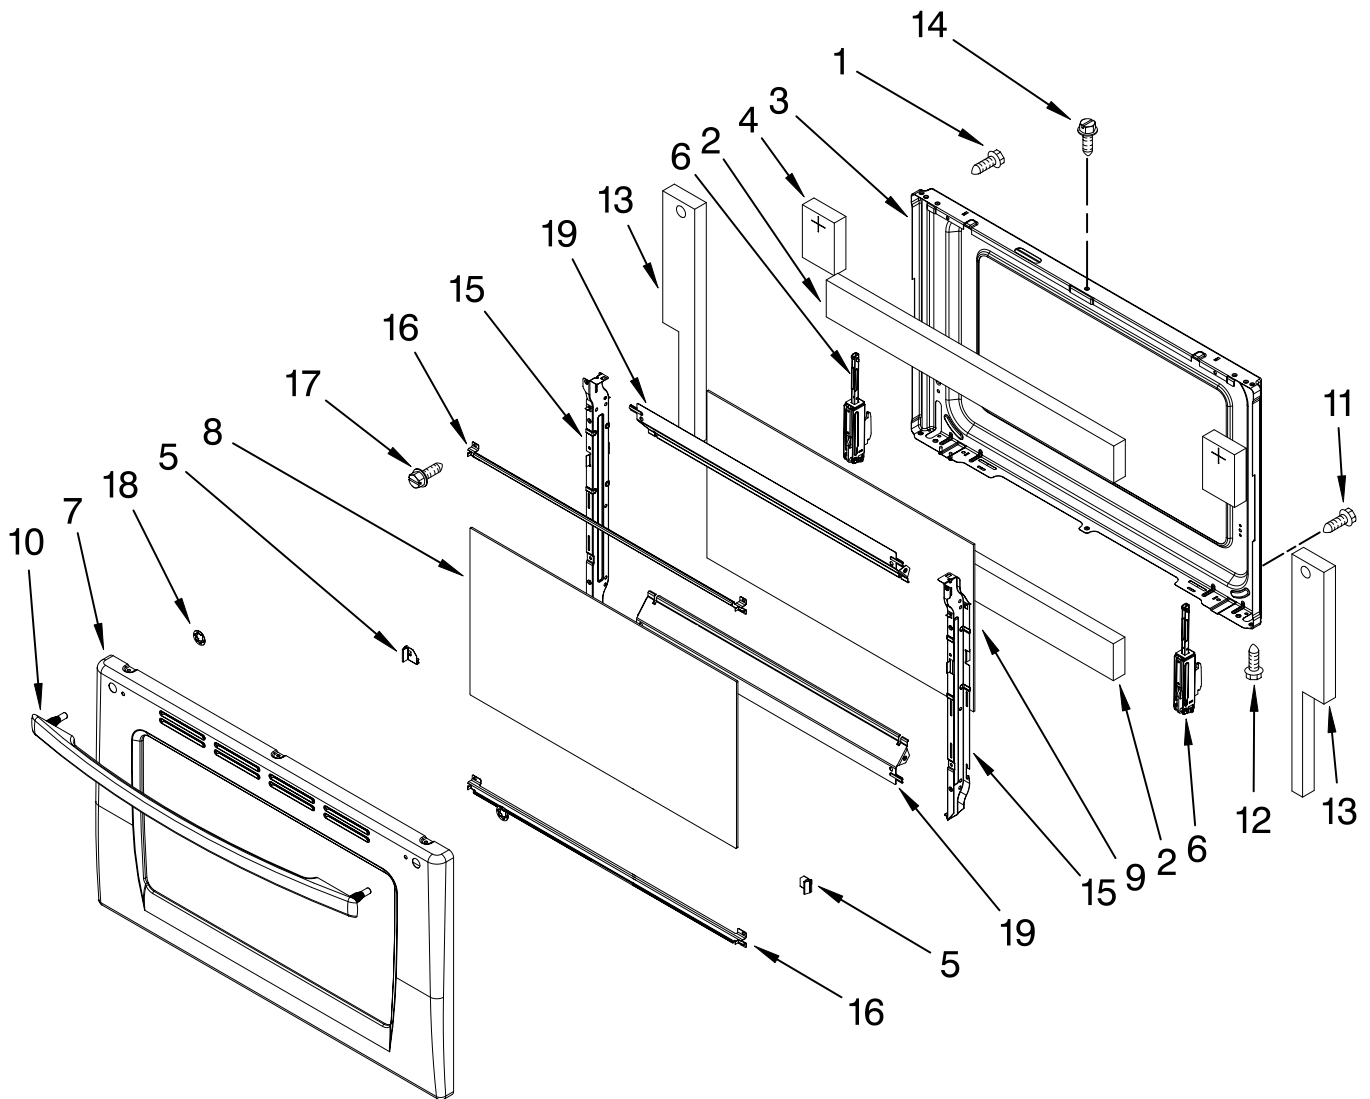

DOOR PARTS

For Model: SF216LXSQ1, SF216LXSM1
(Designer White) (Metalic)

Illus. No.	Part No.	DESCRIPTION
1	8533843	Screw
2	W10111139	Insulation (2)
3	98015563	Liner, Door
4	W10111696	Insulation, Door
5		Clip, Glass
	98004952	Left
	98004953	Right
6	98017875	Hinge, Door (2)
7		Panel, Door
	98015017W	White
	98015017L	Metalic

Illus. No.	Part No.	DESCRIPTION
8	98015442	Glass, Outer
9	W10109950	Glass, Inner
10		Handle, Oven Door
	98004940	White
	98004939	Black
11	98008699	Screw (2)
12	98004993	Screw (4)
13		Insulation, Side
	W10110943	Left
	W10110944	Right

Illus. No.	Part No.	DESCRIPTION
14		Screw (3)
	98006727	White
	98006726	Black
15		Retainer
	98004564	Right
	98004629	Left
16	98015365	Support, Glass (2)
17	98004219	Screw
18	98004650	Nut, Push (2)
19	98015806	Retainer, Insulatn

FOR ORDERING INFORMATION REFER TO PARTS PRICE LIST