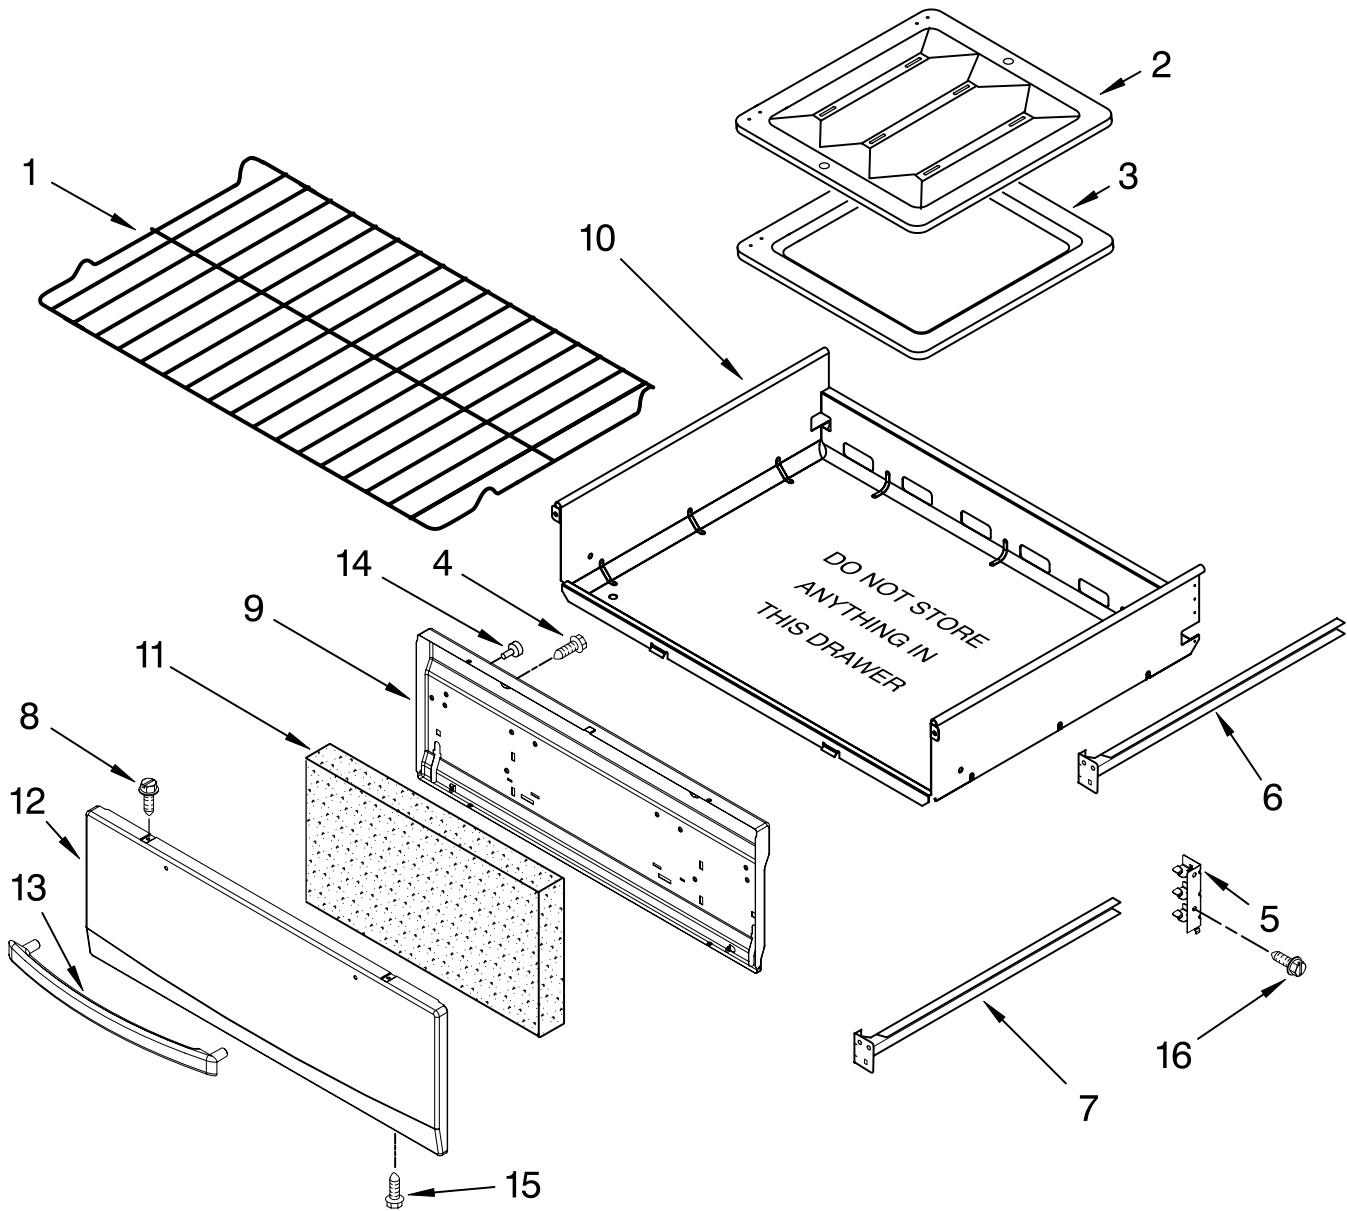

OVEN & BROILER PARTS

For Model: SF216LXSQ1, SF216LXSM1

(Designer White) (Metalic)

Illus. No.	Part No.	DESCRIPTION
1	98014136	Rack, Oven (2)
2	98003480	Grill, Broiler
3	98016005	Pan, Broiler
4	8533843	Screw
5	98016664	Support, Tray Left (2)
	98016666	Right (2)
6	98004994	Left
	98005209	Right

Illus. No.	Part No.	DESCRIPTION
7	98004995	Guide, Mobile(2) Left
	98004954	Right
8	98006727	Screw White
	98006726	Black
9	W10111093	Liner, Door
10	98017784	Storage, Drawer

Illus. No.	Part No.	DESCRIPTION
11	98015234	Insulation, Door
12	W10110418	Panel, Door White
	W10110346	Black
13	98004957	Handle, Brlr Door White
	98004956	Black
14	98004052	Bumper, Door(2)
15	98004219	Screw
16	98008545	Screw (2)

FOR ORDERING INFORMATION REFER TO PARTS PRICE LIST