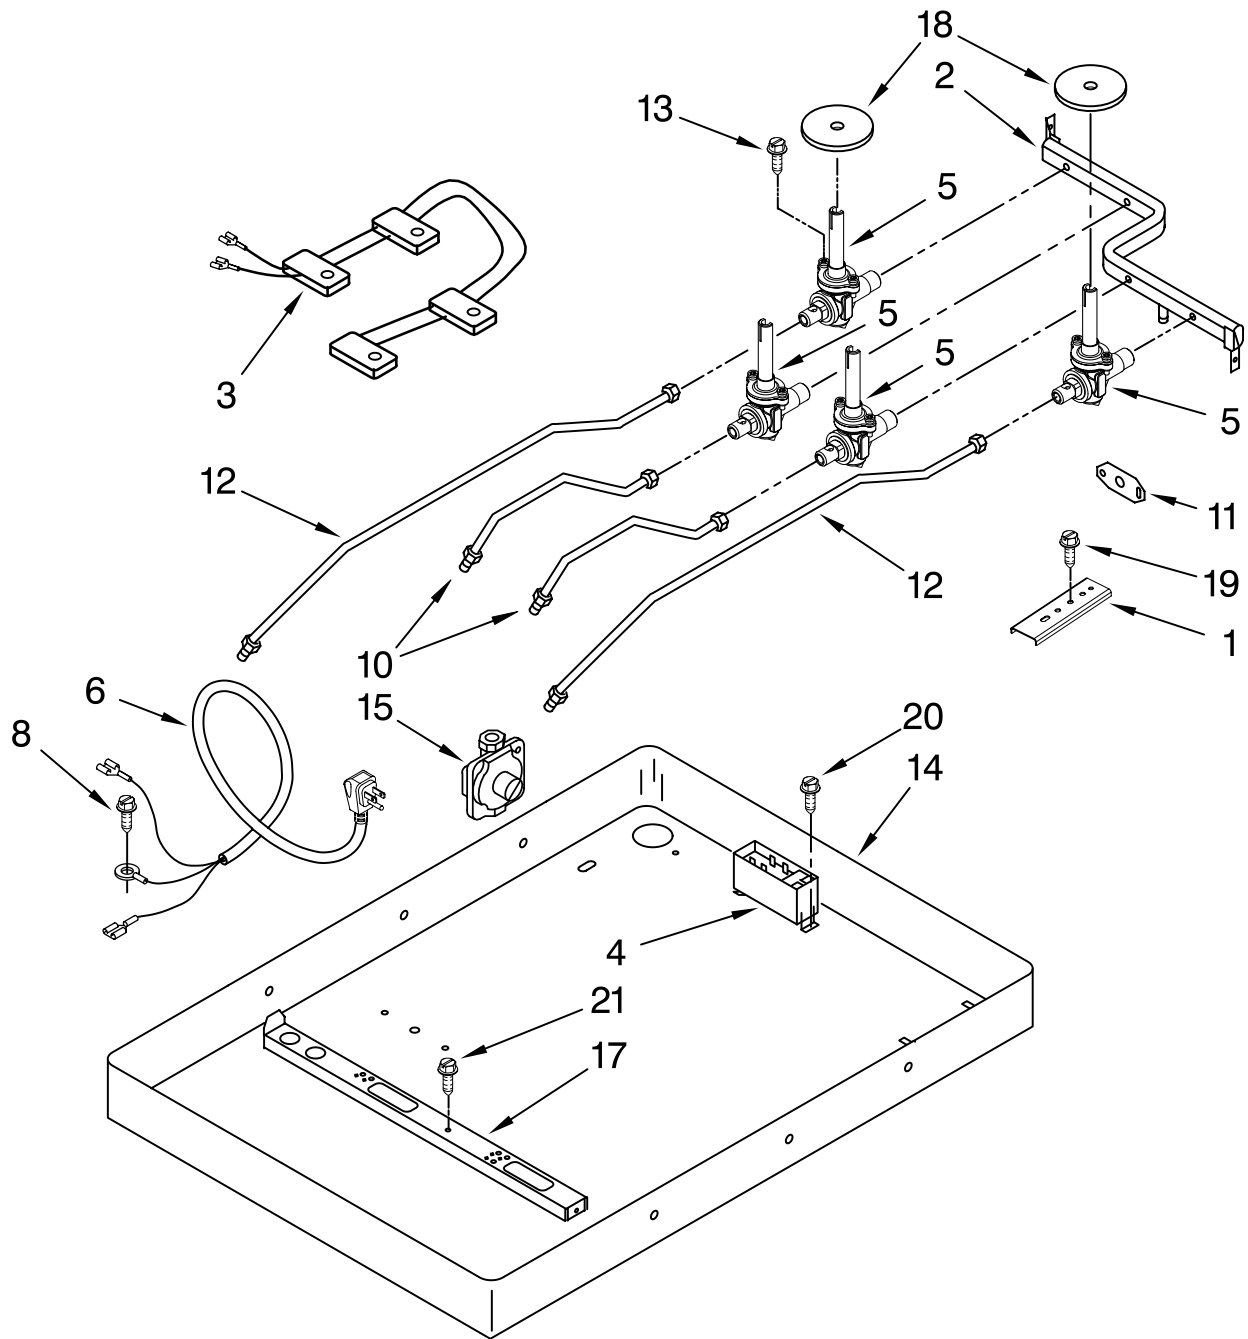

COOKTOP, BURNER AND GRATE PARTS

For Models: SCS3617RB02, SCS3617RQ02, SCS3617RT02, SCS3617RS02
(Black) (Designer White) (Biscuit) (Stainless)

36" GAS COOKTOP

Illus. No.	Part No.	DESCRIPTION
1		Literature Parts
	3192098	Wiring Diagram
	W10131955	Installation Instructions
	W10086220	Use & Care Guide
		Safe Cooking Tips
	3191638	English
	9759133	French
2		Panel, Control
	8286502	Black
	8286503	White
	8286504	Biscuit
3		Cooktop
	3191252	Black
	3191253	White
	8284706	Biscuit
	3191289	Stainless

Illus. No.	Part No.	DESCRIPTION
7		Knob, Control (4)
	8286057BL	Black
	8286057WH	White
	8286057BT	Biscuit
8		Orifice
	8286473	RF
	3192523	LR
	8286551	LF & RR
9	8273062	Screw
10	9760279	Seal, Foam (Stainless Models Only)
11		Holder, Orifice
	W10128449	RF
	W10128450	LR
	W10128451	LF & RR
12		Head, Burner
	8286181	RF
	8286184	LR
	8286182	LF & RR

Following Parts Not Illustrated

		Harness, Wire Ignitor
4456626	15"	
4456627	28"	

FOR ORDERING INFORMATION REFER TO PARTS PRICE LIST

BURNER BOX, GAS VALVES, AND SWITCHES

For Models: SCS3617RB02, SCS3617RQ02, SCS3617RT02, SCS3617RS02
(Black) (Designer White) (Biscuit) (Stainless)

FOR ORDERING INFORMATION REFER TO PARTS PRICE LIST

BURNER BOX, GAS VALVES, AND SWITCHES

For Models: SCS3617RB02, SCS3617RQ02, SCS3617RT02, SCS3617RS02
(Black) (Designer White) (Biscuit) (Stainless)

Illus. No.	Part No.	DESCRIPTION
1	4455917	Bracket, (2) Cooktop Mounting
2	9759354	Pipe, Manifold
3	4456905	Harness, Switches
4	8522423	Spark Module
5		Valve, Burner
	4456817	Large (Black)
	8286559	Auxi (White)
	8286560	Rapid (Purple)
6	9763116	Power Cord
8	3177991	Screw, Ground
10	3191318	Tubing, Burner RR & RF
11	3192491	Bracket, Manifold
12	3191322	Tubing, Burner LR & LF
13	3196160	Screw
14	4456781	Box, Burner
15	W10131956	Regulator, Pressure
17	8286099	Rail, Burner (2)
18	3191387	Seal, (4) Switch Cover
19	3400093	Screw
20	3400843	Screw
21	4449809	Screw