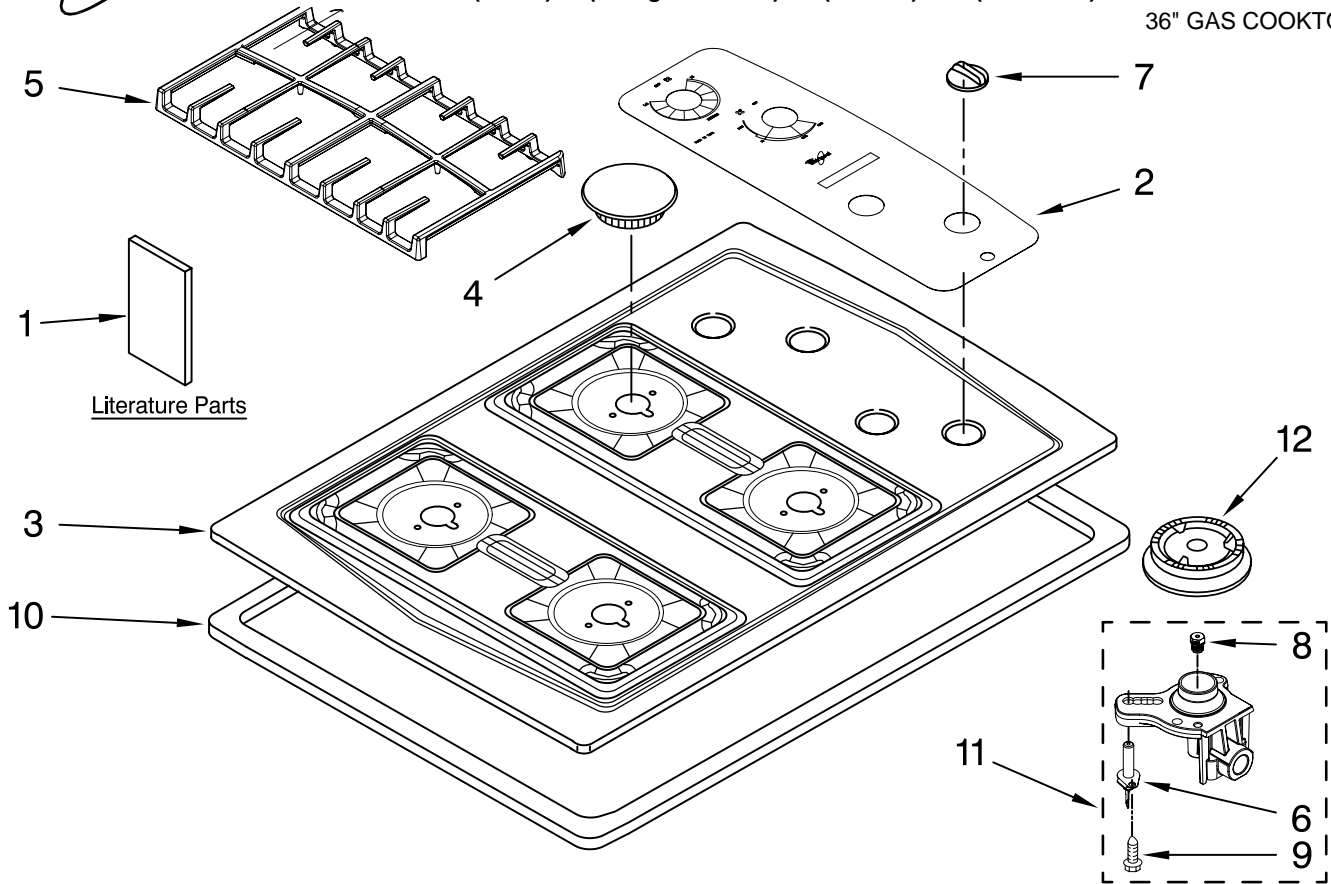

COOKTOP, BURNER AND GRATE PARTS

For Models: SCS3617RB02, SCS3617RQ02, SCS3617RT02, SCS3617RS02
(Black) (Designer White) (Biscuit) (Stainless)

36" GAS COOKTOP

Illus. No.	Part No.	DESCRIPTION
1		Literature Parts
	3192098	Wiring Diagram
	W10131955	Installation Instructions
	W10086220	Use & Care Guide
		Safe Cooking Tips
	3191638	English
	9759133	French
2		Panel, Control
	8286502	Black
	8286503	White
	8286504	Biscuit
3		Cooktop
	3191252	Black
	3191253	White
	8284706	Biscuit
	3191289	Stainless

Illus. No.	Part No.	DESCRIPTION
4		Cap, Burner
		RF
	8286153CB	Coal Matte Black
	8286153CG	Cumberland Gray
	8286153EP	Espresso
		LR
	8286154CB	Coal Matte Black
	8286154CG	Cumberland Gray
	8286154EP	Espresso
		LF & RR
	8286155CB	Coal Matte Black
	8286155CG	Cumberland Gray
	8286155EP	Espresso
5		Grate
		Right
	8285885CB	Coal Matte Black
	8285885CG	Cumberland Gray
	8285885EP	Espresso
		Left
	8285887CB	Coal Matte Black
	8285887CG	Cumberland Gray
	8285887EP	Espresso
6	9782116	Electrode

Illus. No.	Part No.	DESCRIPTION
7		Knob, Control (4)
	8286057BL	Black
	8286057WH	White
	8286057BT	Biscuit
8		Orifice
	8286473	RF
	3192523	LR
	8286551	LF & RR
9	8273062	Screw
10	9760279	Seal, Foam (Stainless Models Only)
11		Holder, Orifice
	W10128449	RF
	W10128450	LR
	W10128451	LF & RR
12		Head, Burner
	8286181	RF
	8286184	LR
	8286182	LF & RR