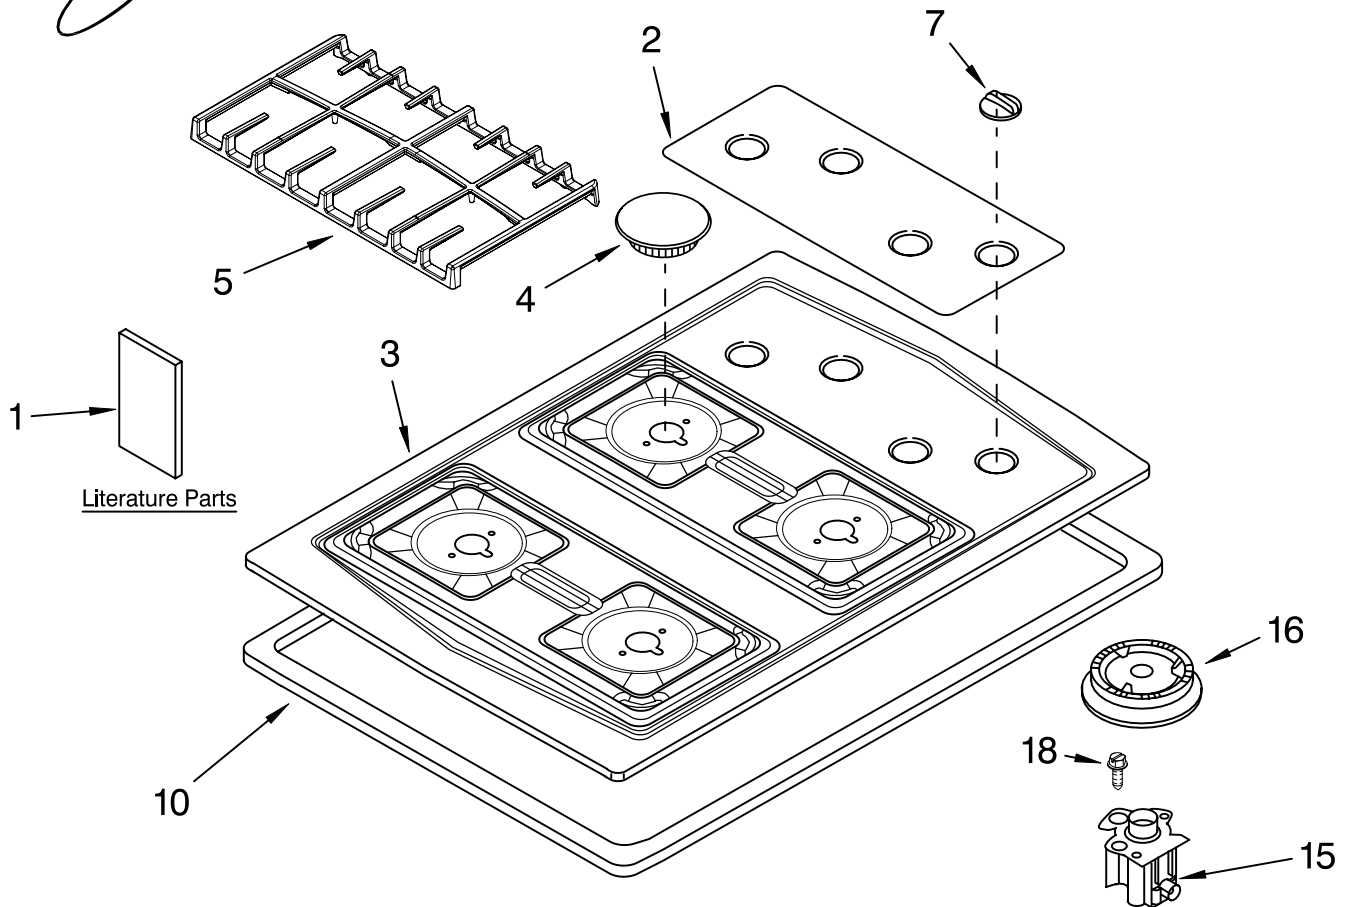

COOKTOP, BURNER AND GRATE PARTS

For Models: SCS3617RB00, SCS3617RQ00, SCS3617RS00, SCS3617RT00

(Black) (Designer White) (Stainless) (Biscuit)

36" GAS COOKTOP

Illus. No.	Part No.	DESCRIPTION
1		Literature Parts
	3192098	Wiring Diagram
	8286304	Installation Instructions
	8286313	Use & Care Guide
	3191638	Safe Cooking Tips
	9759133	Safe Cooking Tips
	8286314	LP Conversion Instructions
2		Panel, Control
	8286502	Black
	8286503	White
	8286504	Biscuit
3		Cooktop
	3191252	Black
	3191253	White
	3191289LM	Stainless
	8284706	Biscuit

Illus. No.	Part No.	DESCRIPTION
4		Cap, Burner
		6K (1)
	8286153BL	Black
	8286153CG	Cumberland Gray
	8286153EP	Espresso
		9.5K (2)
	8286154BL	Black
	8286154CG	Cumberland Gray
	8286154EP	Espresso
		12.5K (1)
	8286155BL	Black
	8286155CG	Cumberland Gray
	8286155EP	Espresso
5		Grate
		R.Hand
	8285885BL	Black
	8285885CG	Cumberland Gray
	8285885EP	Espresso
		L.Hand
	8285887BI	Black
	8285887CG	Cumberland Gray
	8285887EP	Espresso

Illus. No.	Part No.	DESCRIPTION
7		Knob, Control (4)
	8286057BL	Black
	8286057WH	White
	8286057BT	Biscuit
10	9760279	Seal, Foam
15		Holder, Orifice
	8286513	Auxi
	8286178	Semi Rapid
	8286180	Rapid
16		Head, Burner
	8286182	12K Rapid
	8286181	6K Auxi
	8286184	9K Semi-Rapid
18	4449809	Screw