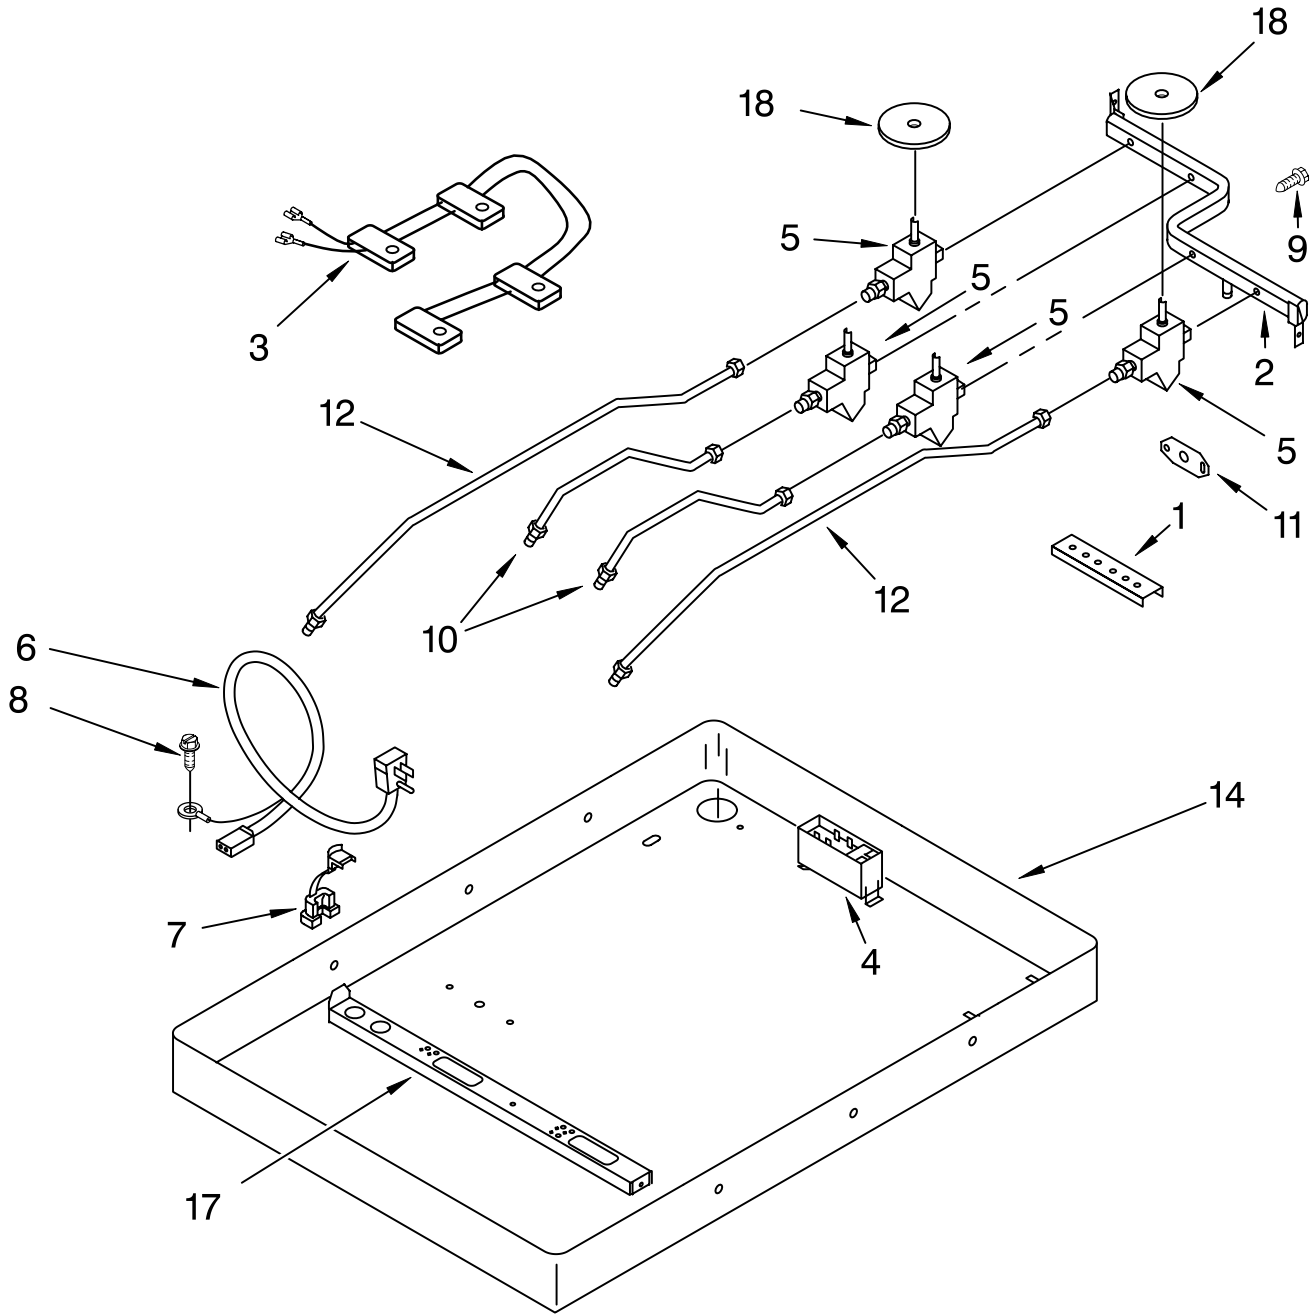

BURNER BOX, GAS VALVES, AND SWITCHES

For Models: SCS3617RB00, SCS3617RQ00, SCS3617RS00, SCS3617RT00

(Black) (Designer White) (Stainless) (Biscuit)

FOR ORDERING INFORMATION REFER TO PARTS PRICE LIST

BURNER BOX, GAS VALVES, AND SWITCHES

For Models: SCS3617RB00, SCS3617RQ00, SCS3617RS00, SCS3617RT00

(Black) (Designer White) (Stainless) (Biscuit)

<u>Illus. No.</u>	<u>Part No.</u>	<u>DESCRIPTION</u>
1	4455917	Bracket, (2) Cooktop mounting
	3400093	Screw
2	9759354	Pipe, Manifold
	3196160	Screw (2)
3	4456905	Harness & Switches
4	8522423	Spark Module
	3400843	Screw
5		Valve, Burner
	4456817	Large (Black)
	8286559	Auxi (White)
	8286560	Rapid (Purple)
6	3192231	Power Cord
7	4173634	Bushing, Cord
8	3177991	Screw, Ground
9	3186217	Bolt, Gas Valve
10	3191322	Tubing, Burner RR & RF
11	3192491	Bracket, Manifold
12	3191322	Tubing, Burner LR & LF
14	4456781	Box, Burner
	3179776	Screw
17	8286099	Rail, Burner (2)
	4449809	Screw
18	3191387	Seal, (4) Switch Cover

Following Parts Not Illustrated and Optional Parts Not Included

---

- 8286320 Gas Conversion Kit
  (Natural Gas To
  LP Gas)
- 4455918 Hardware Kit
  (Mounting)