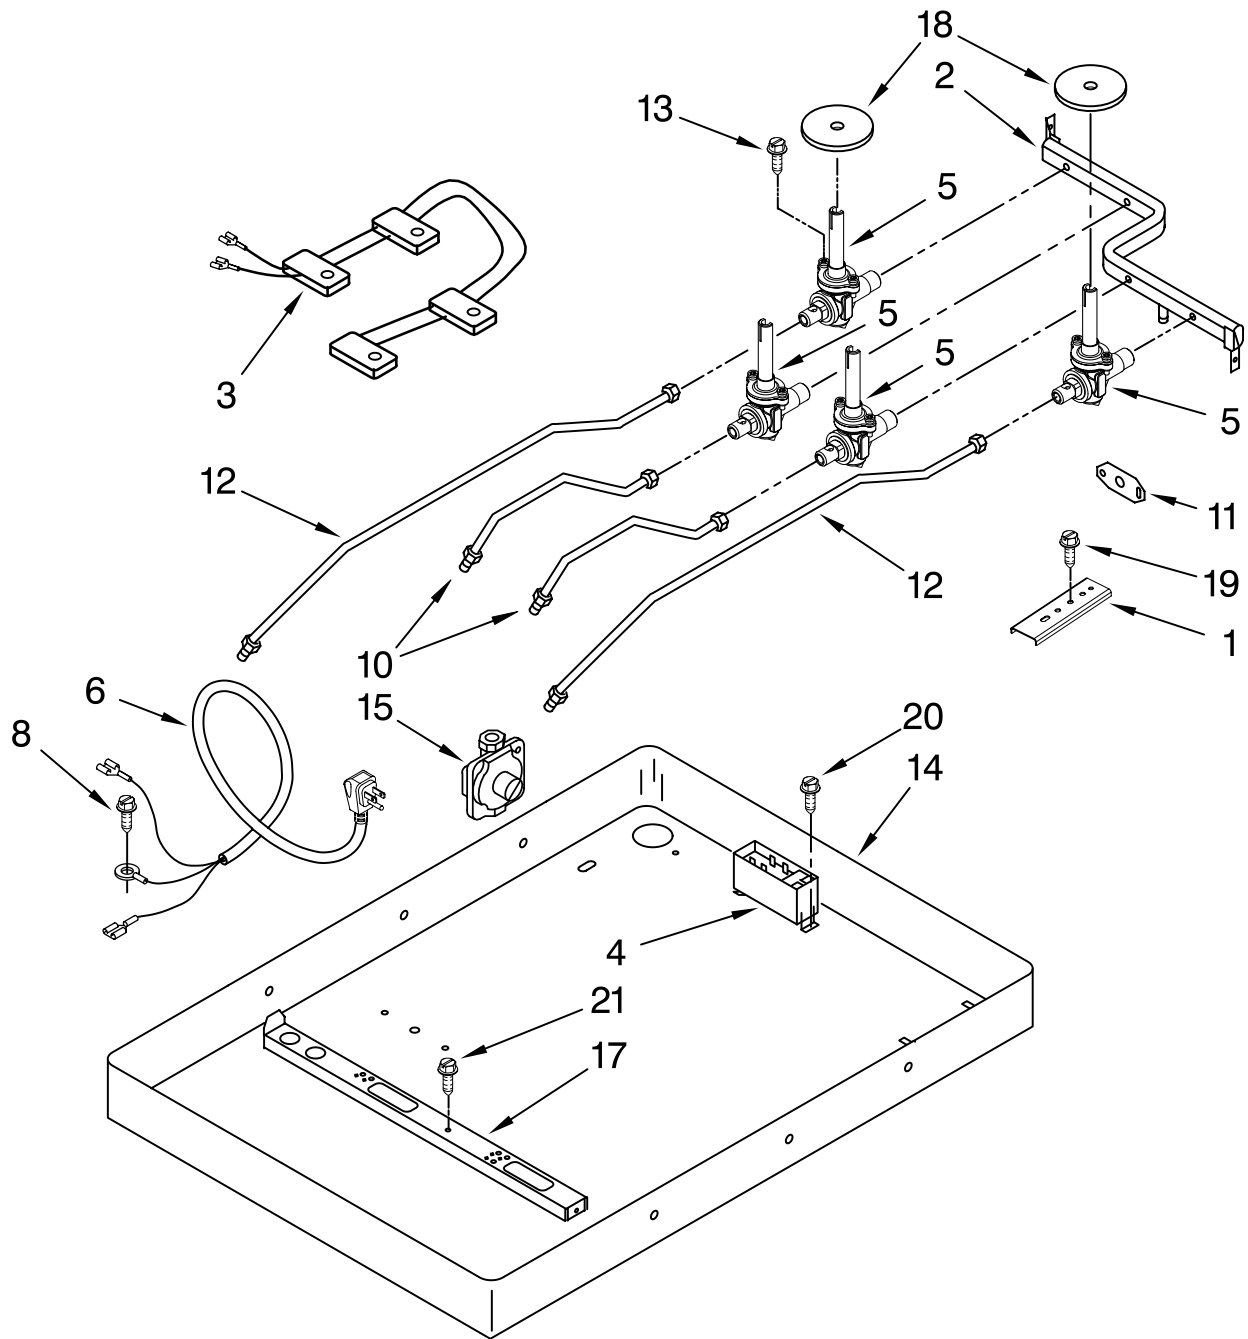

Illus. No.	Part No.	DESCRIPTION
4		Cap, Burner
		RF
	8286153CB	Coal Matte Black
	8286153CG	Cumberland Gray
	8286153EP	Espresso
		LR
	8286154CB	Coal Matte Black
	8286154CG	Cumberland Gray
	8286154EP	Espresso
		LF & RR
	8286155CB	Coal Matte Black
	8286155CG	Cumberland Gray
	8286155EP	Espresso
5		Grate
		Right
	8285885CB	Coal Matte Black
	8285885CG	Cumberland Gray
	8285885EP	Espresso
		Left
	8285887CB	Coal Matte Black
	8285887CG	Cumberland Gray
	8285887EP	Espresso
6	9782116	Electrode
7		Knob, Control (4)
	8286057BL	Black
	8286057WH	White

Illus. No.	Part No.	DESCRIPTION
8		Orifice
	8286473	RF
	3192523	LR
	8286551	LF & RR
9	8273062	Screw
10	9760279	Seal, Foam (Stainless Models Only)
11		Holder, Orifice
	W10128449	RF
	W10128450	LR
	W10128451	LF & RR
12		Head, Burner
	8286181	RF
	8286184	LR
	8286182	LF & RR

Following Parts Not Illustrated

		Harness, Wire
		Ignitor
	4456626	15"
	4456627	28"

FOR ORDERING INFORMATION REFER TO PARTS PRICE LIST

BURNER BOX, GAS VALVES, AND SWITCHES

For Models: SCS3617RB03, SCS3617RQ03, SCS3617RS03
(Black) (Designer White) (Stainless)

FOR ORDERING INFORMATION REFER TO PARTS PRICE LIST

BURNER BOX, GAS VALVES, AND SWITCHES

For Models: SCS3617RB03, SCS3617RQ03, SCS3617RS03
(Black) (Designer White) (Stainless)

Illus. No.	Part No.	DESCRIPTION
1	4455917	Bracket, (2) Cooktop Mounting
2	9759354	Pipe, Manifold
3	4456905	Harness, Switches
4	8522423	Spark Module
5		Valve, Burner
	4456817	Large (Black)
	8286559	Auxi (White)
	8286560	Rapid (Purple)
6	9763116	Power Cord
8	3177991	Screw, Ground
10	3191318	Tubing, Burner RR & RF
11	3192491	Bracket, Manifold
12	3191322	Tubing, Burner LR & LF
13	3196160	Screw
14	4456781	Box, Burner
15	W10131956	Regulator, Pressure
17	8286099	Rail, Burner (2)
18	3191387	Seal, (4) Switch Cover
19	3400093	Screw
20	3400843	Screw
21	4449809	Screw