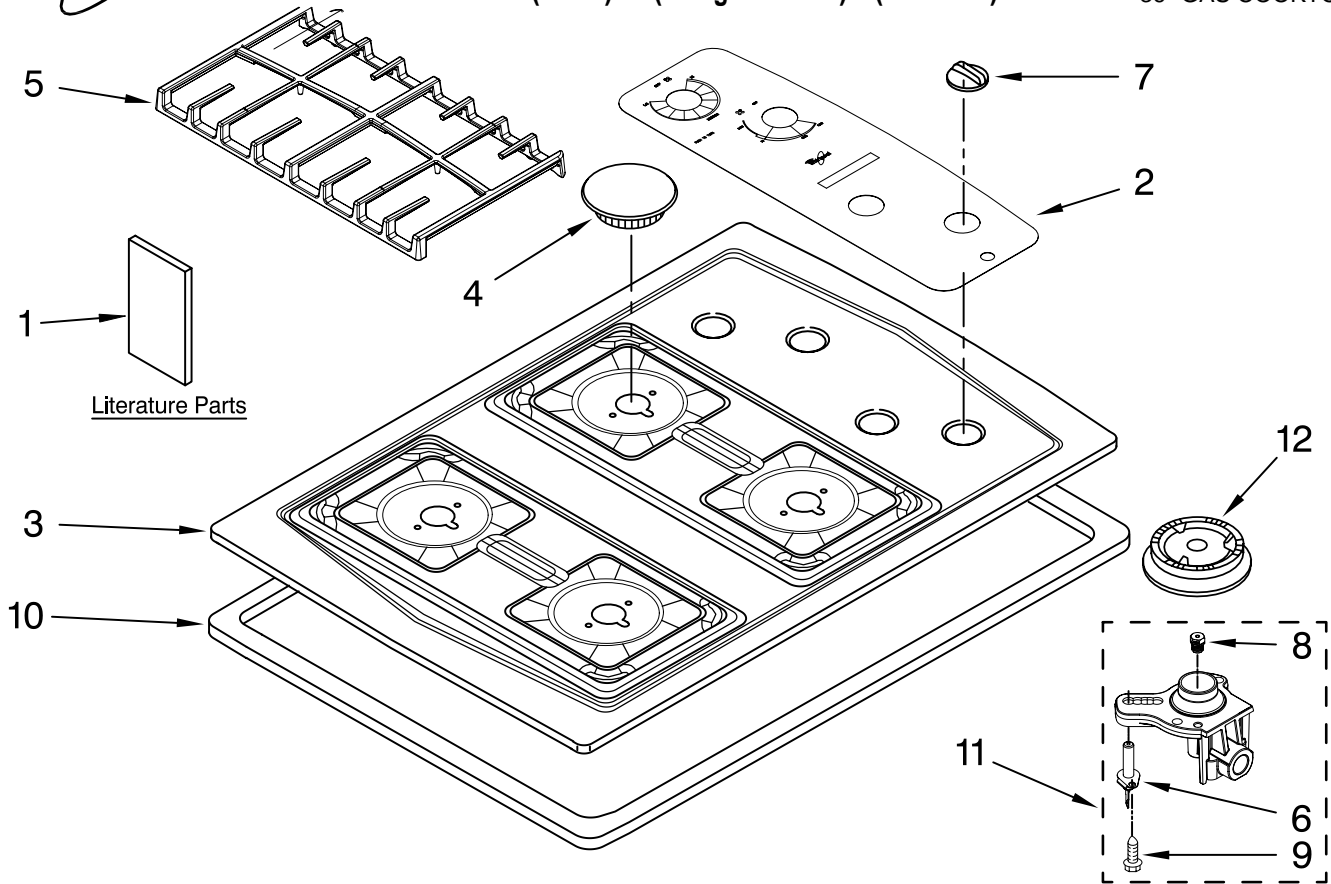

COOKTOP, BURNER AND GRATE PARTS

For Models: SCS3617RB03, SCS3617RQ03, SCS3617RS03

(Black) (Designer White) (Stainless)

36" GAS COOKTOP

Illus. No.	Part No.	DESCRIPTION
1		Literature Parts
	3192098	Wiring Diagram
	W10131955	Installation Instructions
	8286620	Conversion Instructions
	8286994	Use & Care Guide
		Safe Cooking Tips
	3191638	English
	9759133	French
2		Panel, Control
	8286502	Black
	8286503	White
3		Cooktop
	3191252	Black
	3191253	White
	3191289	Stainless

Illus. No.	Part No.	DESCRIPTION
4		Cap, Burner
		RF
	8286153CB	Coal Matte Black
	8286153CG	Cumberland Gray
	8286153EP	Espresso
		LR
	8286154CB	Coal Matte Black
	8286154CG	Cumberland Gray
	8286154EP	Espresso
		LF & RR
	8286155CB	Coal Matte Black
	8286155CG	Cumberland Gray
	8286155EP	Espresso
5		Grate
		Right
	8285885CB	Coal Matte Black
	8285885CG	Cumberland Gray
	8285885EP	Espresso
		Left
	8285887CB	Coal Matte Black
	8285887CG	Cumberland Gray
	8285887EP	Espresso
6	9782116	Electrode
7		Knob, Control (4)
	8286057BL	Black
	8286057WH	White