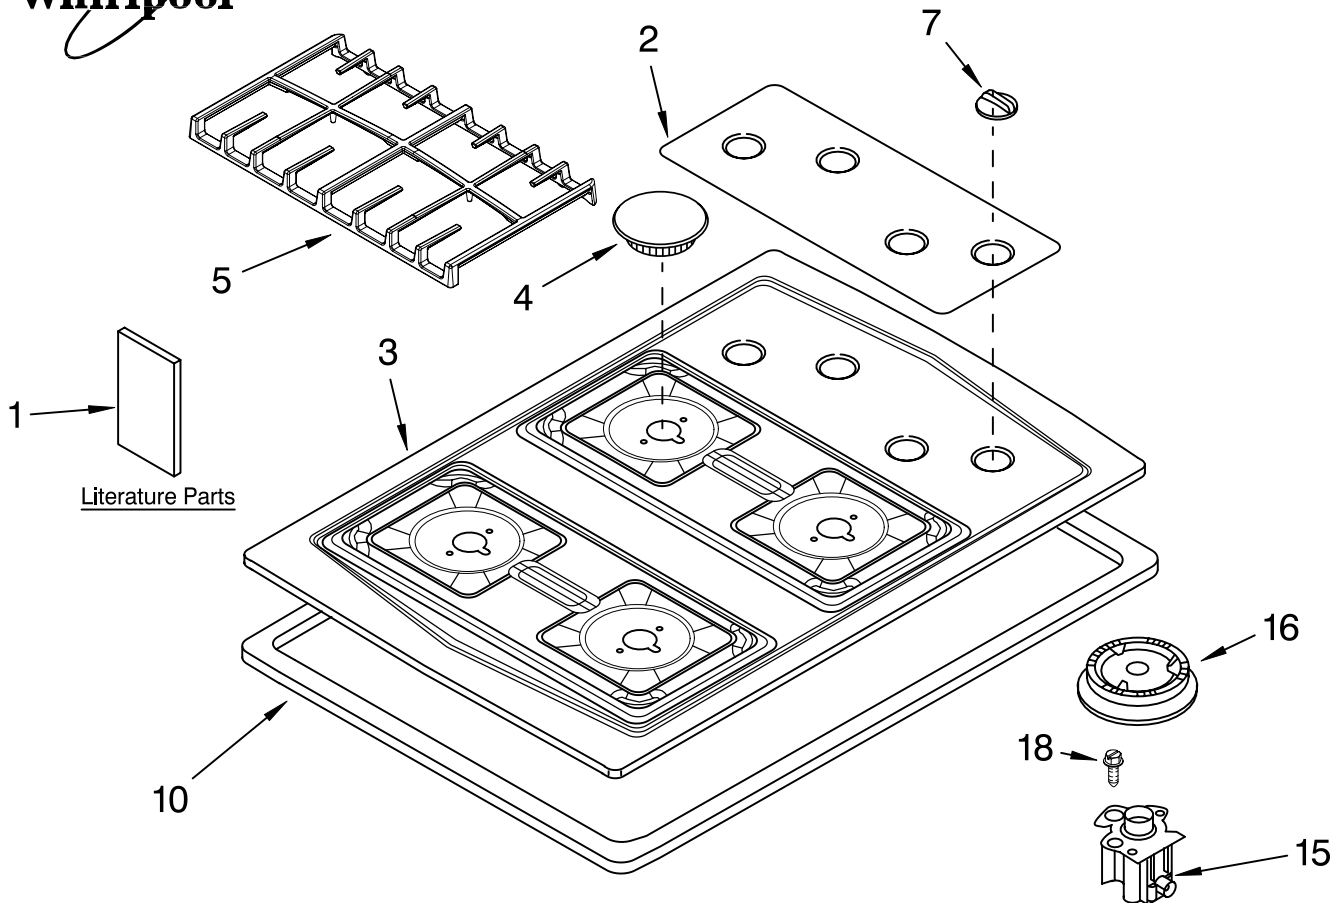

# COOKTOP, BURNER AND GRATE PARTS

For Models: SCS3617RB01, SCS3617RQ01, SCS3617RS01, SCS3617RT01  
(Black) (Designer White) (Stainless) (Biscuit)

36" GAS COOKTOP

Illus. No.	Part No.	DESCRIPTION
1		Literature Parts
	3192098	Wiring Diagram
	8286304	Installation Instructions
	8286615	Use & Care Guide
	3191638	Safe Cooking Tips
	9759133	Safe Cooking Tips
	8286620	LP Conversion Instructions
2		Panel, Control
	8286502	Black
	8286503	White
	8286504	Biscuit
3		Cooktop
	3191252	Black
	3191253	White
	3191289LM	Stainless
	8284706	Biscuit

Illus. No.	Part No.	DESCRIPTION
4		Cap, Burner
		6K (1)
	8286153CB	Coal Matte Black
	8286153CG	Cumberland Gray
	8286153EP	Espresso
		9.5K (2)
	8286154CB	Coal Matte Black
	8286154CG	Cumberland Gray
	8286154EP	Espresso
		12.5K (1)
5		Grate
		R.Hand
	8285885CB	Coal Matte Black
	8285885CG	Cumberland Gray
	8285885EP	Espresso
		L.Hand
	8285887CB	Coal Matte Black
	8285887CG	Cumberland Gray
	8285887EP	Espresso

Illus. No.	Part No.	DESCRIPTION
7		Knob, Control (4)
	8286057BL	Black
	8286057WH	White
	8286057BT	Biscuit
10	9760279	Seal, Foam
15		Holder, Orifice
	8286513	Auxi
	8286178	Semi Rapid
	8286180	Rapid
16		Head, Burner
	8286182	12K Rapid
	8286181	6K Auxi
	8286184	9K Semi-Rapid
18	4449809	Screw