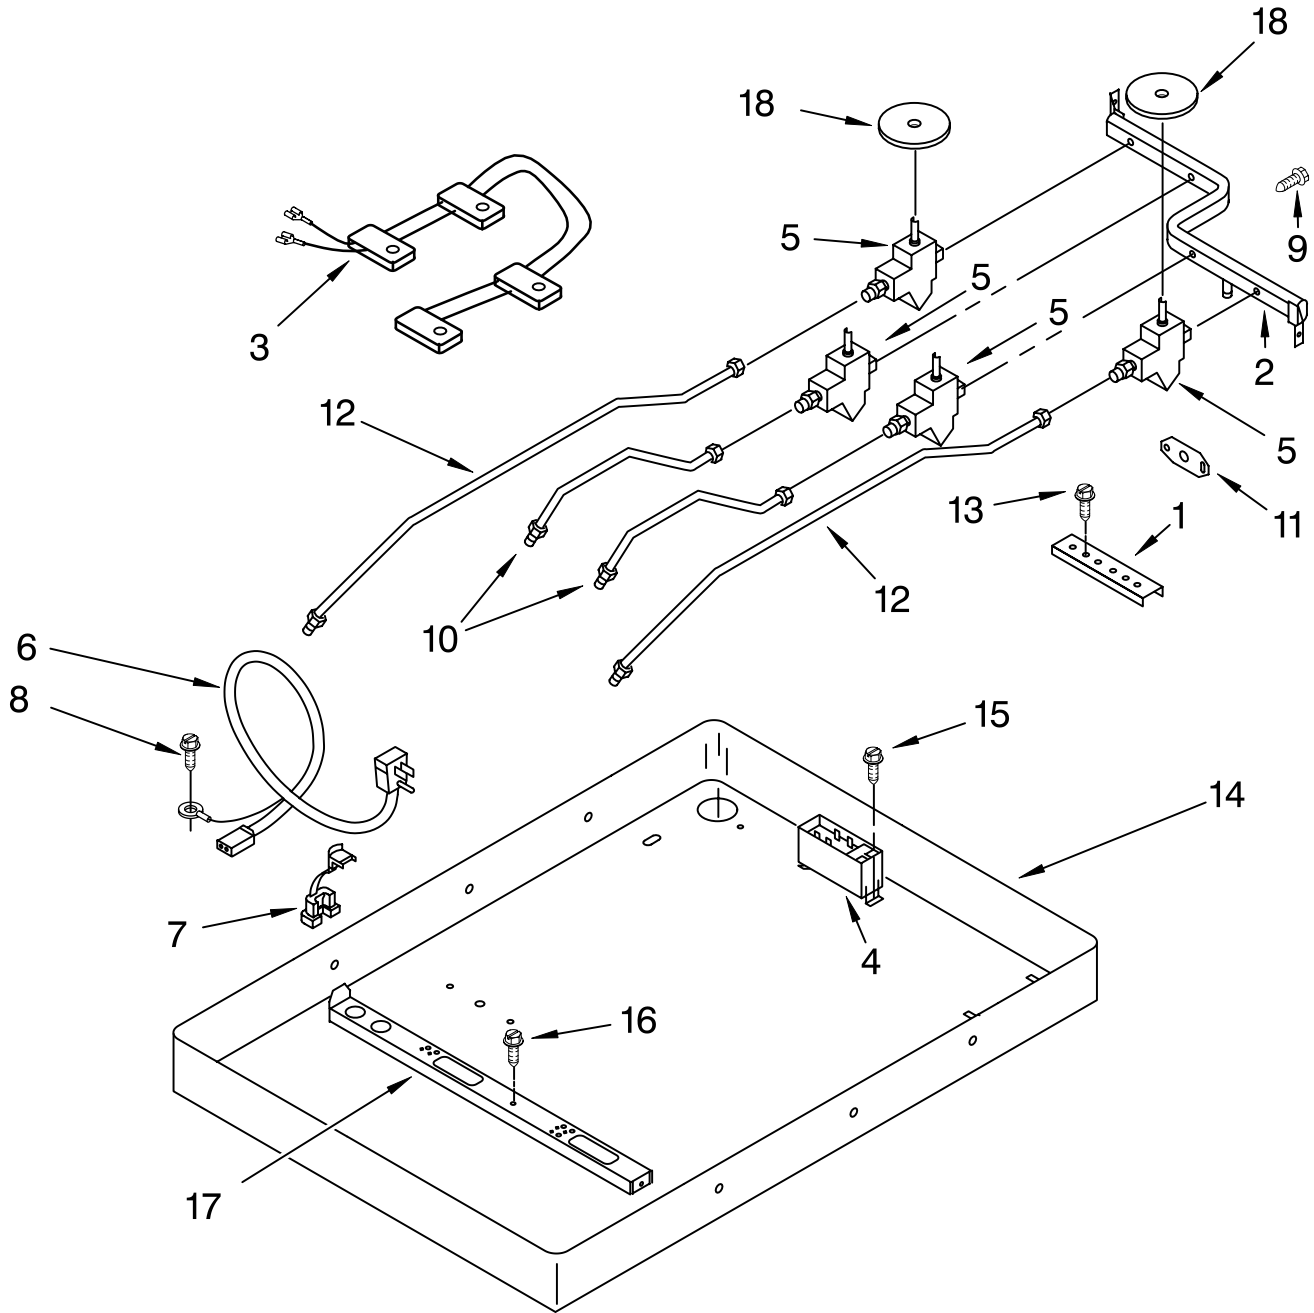

BURNER BOX, GAS VALVES, AND SWITCHES

For Models: SCS3617RB01, SCS3617RQ01, SCS3617RS01, SCS3617RT01
(Black) (Designer White) (Stainless) (Biscuit)

FOR ORDERING INFORMATION REFER TO PARTS PRICE LIST

BURNER BOX, GAS VALVES, AND SWITCHES

For Models: SCS3617RB01, SCS3617RQ01, SCS3617RS01, SCS3617RT01
(Black) (Designer White) (Stainless) (Biscuit)

<u>Illus.</u> <u>No.</u>	<u>Part</u> <u>No.</u>	<u>DESCRIPTION</u>
1	4455917	Bracket, (2) Cocktop mounting
2	9759354	Pipe, Manifold
3	4456905	Harness & Switches
4	8522423	Spark Module
5		Valve, Burner
	4456817	Large (Black)
	8286559	Auxi (White)
	8286560	Rapid (Purple)
6	9763116	Power Cord
7	4173634	Bushing, Cord
8	3177991	Screw, Ground
9	3186217	Bolt, Gas Valve
10	3191318	Tubing, Burner RR & RF
11	3192491	Bracket, Manifold
12	3191322	Tubing, Burner LR & LF
13	3400093	Screw
14	4456781	Box, Burner
15	3400843	Screw
16	4449809	Screw
17	8286099	Rail, Burner (2)
18	3191387	Seal, (4) Switch Cover

Following Parts Not Illustrated and Optional Parts Not Included

---

8286320	Gas Conversion Kit (Natural Gas To LP Gas)
4455918	Hardware Kit (Mounting)