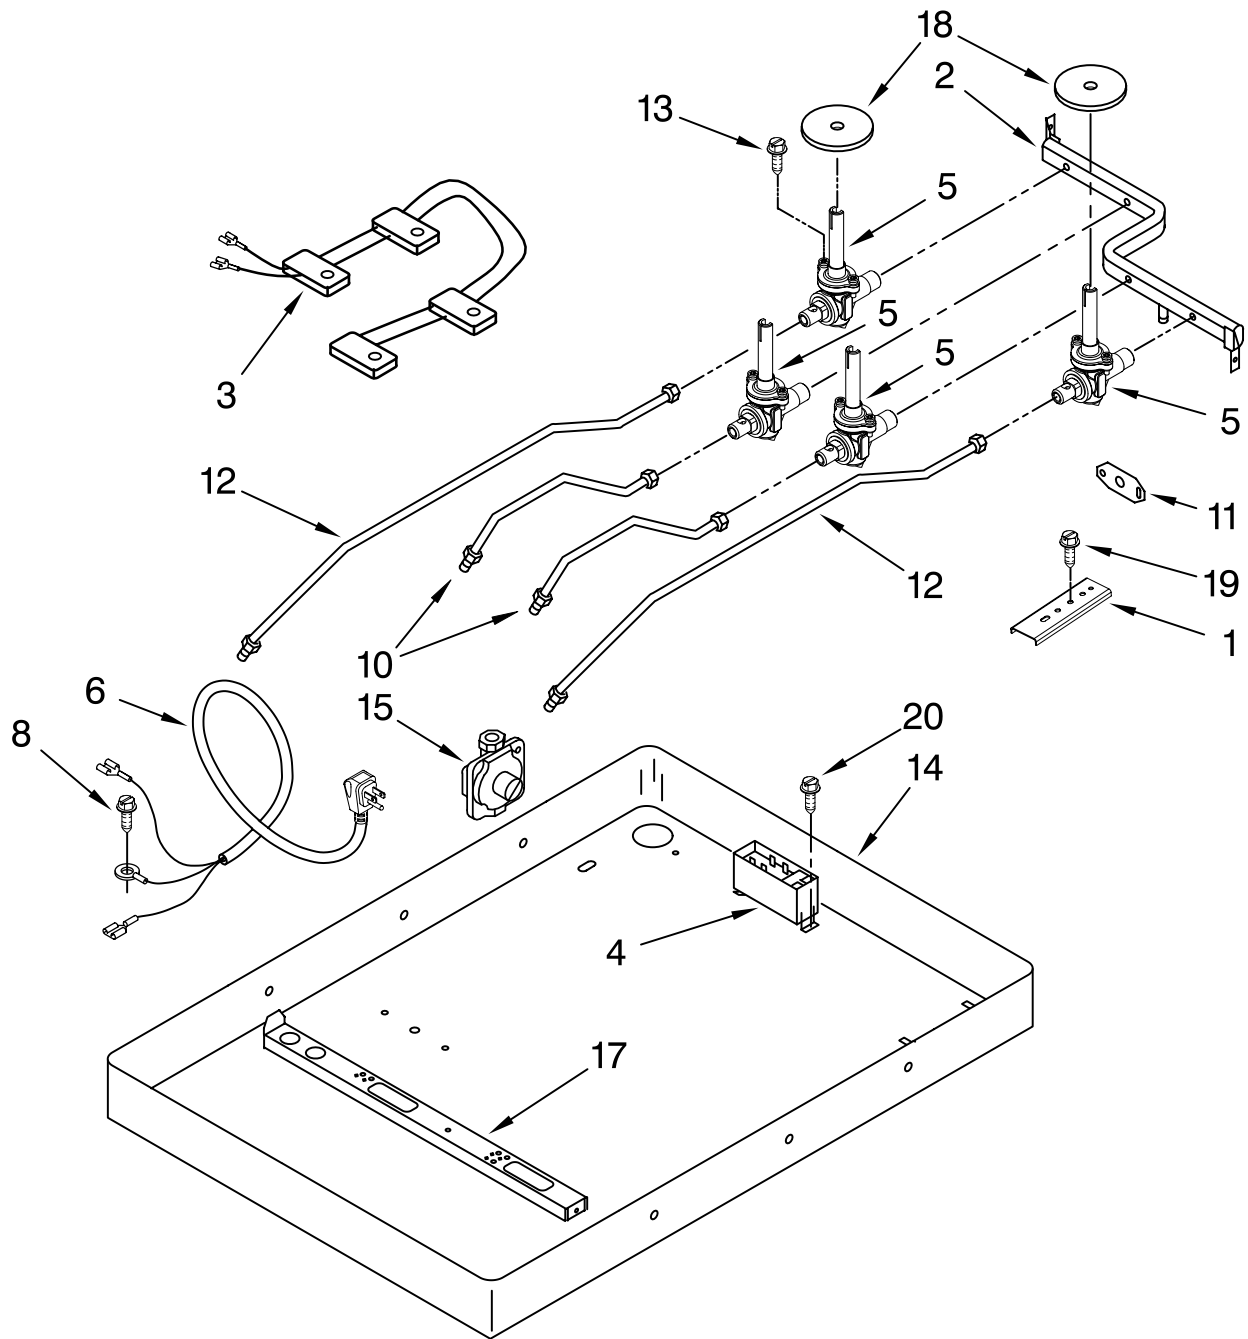

BURNER BOX, GAS VALVES, AND SWITCHES

For Models: SCS3017RB04, SCS3017RQ04, SCS3017RT04, SCS3017RS04

(Black) (Designer White) (Biscuit) (Stainless)

FOR ORDERING INFORMATION REFER TO PARTS PRICE LIST

BURNER BOX, GAS VALVES, AND SWITCHES

For Models: SCS3017RB04, SCS3017RQ04, SCS3017RT04, SCS3017RS04

(Black) (Designer White) (Biscuit) (Stainless)

Illus. No.	Part No.	DESCRIPTION
1	4455917	Bracket, (2) Cooktop mounting
2	9759354	Pipe, Manifold
3	4456905	Harness & Switches
4	W10110488	Spark Module
5		Valve, Burner
	4456817	Large (Black)
	8286559	Auxi (White)
	8286560	Rapid (Purple)
6	9763116	Power Cord
8	3177991	Screw, Ground
10	3191318	Tubing, Burner RR & RF
11	3192491	Bracket, Manifold
12	3191320	Tubing, Burner LR & LF
13	3196160	Screw
14	4456780	Box, Burner
15		Regulator, Pressure
	4454571	3/8" x 3/8"
	W10131956	1/2" x 3/8"
17	W10203756	Rail, Burner (2)
18	3191387	Seal, (4) Switch Cover
19	3400093	Screw
20	3400843	Screw

Following Parts Not Illustrated
and Optional Parts Not Included

8286320 Gas Conversion Kit
(Natural Gas To
LP Gas)