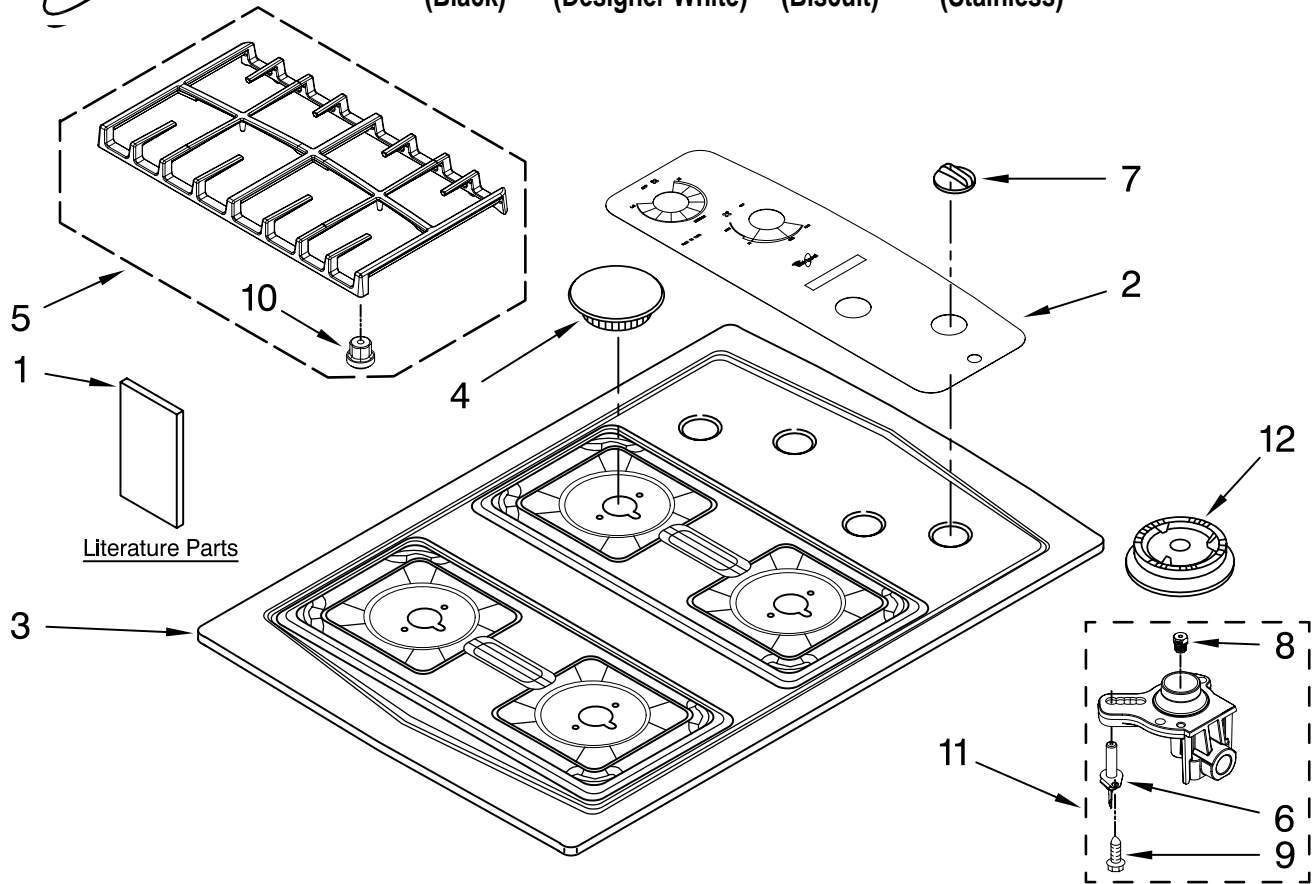

COOKTOP, BURNER AND GRATE PARTS

For Models: SCS3017RB04, SCS3017RQ04, SCS3017RT04, SCS3017RS04

30" GAS COOKTOP

(Black) (Designer White) (Biscuit) (Stainless)

Illus. No.	Part No.	DESCRIPTION
1	3192098	Literature Parts
	W10131955	Wiring Diagram
		Installation Instructions
	W10162190	Use & Care Guide
		Safe Cooking Tips
	3191638	English
	9759133	French
2		Panel, Control
	8286502	Black
	8286503	White
	8286504	Biscuit
3		Cooktop
	3191242	Black
	3191243	White
	8284705	Biscuit
	W10157843	Stainless

Illus. No.	Part No.	DESCRIPTION
4		Cap, Burner RF
	8286153CB	Coal Matte Black
	8286153CG	Cumberland Gray
	8286153EP	Espresso
		LR
	8286154CB	Coal Matte Black
	8286154CG	Cumberland Gray
	8286154EP	Espresso
		LF & RR
	8286155CB	Coal Matte Black
	8286155CG	Cumberland Gray
	8286155EP	Espresso
5		Grate
		Right
	8285888CB	Coal Matte Black
	8285888CG	Cumberland Gray
	8285888EP	Espresso
		Left
	8285886CB	Coal Matte Black
	8285886CG	Cumberland Gray
	8285886EP	Espresso
6	9782116	Electrode

Illus. No.	Part No.	DESCRIPTION
7		Knob, Control (4)
	8286057BL	Black
	8286057WH	White
	8286057BT	Biscuit
8		Orifice
	8286473	RF
	3192523	LR
	8286551	LF & RR
9	8273062	Screw
10	8286695	Rubber Foot (kit of 4)
11		Holder, Orifice
	W10128449	RF
	W10128450	LR
	W10128451	LF & RR
12		Head, Burner
	8286181	RF
	8286184	LR
	8286182	LF & RR