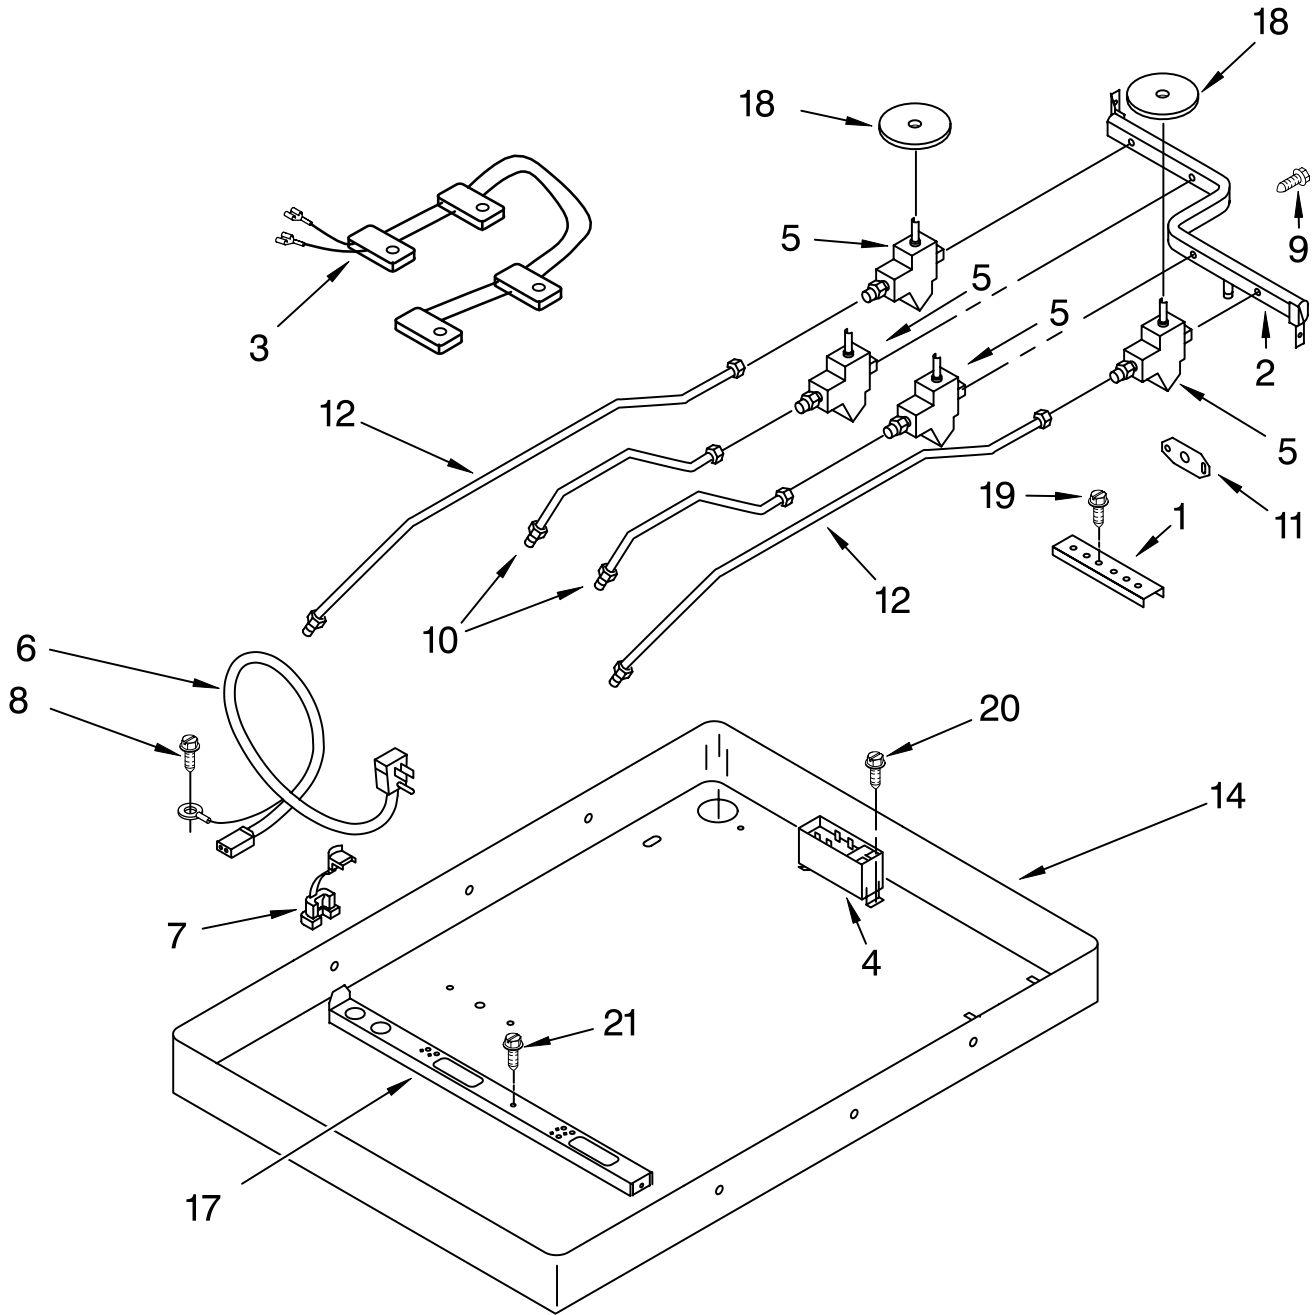

COOKTOP, BURNER AND GRATE PARTS

For Models: SCS3017RB01, SCS3017RQ01, SCS3017RS01, SCS3017RT01
(Black) (Designer White) (Stainless) (Biscuit)

30" GAS COOKTOP

Illus. No.	Part No.	DESCRIPTION
1		Literature Parts
	3192098	Wiring Diagram
	8286304	Installation Instructions
	8286615	Use & Care Guide
	3191638	Safe Cooking Tips
	9759133	Safe Cooking Tips
	8286620	LP Conversion Instructions
2		Panel, Control
	8286502	Black
	8286503	White
	8286504	Biscuit
3		Cooktop
	3191242	Black
	3191243	White
	3191288	Stainless
	8284705	Biscuit

Illus. No.	Part No.	DESCRIPTION
7		Knob, Control (4)
	8286057BL	Black
	8286057WH	White
	8286057BT	Biscuit
10	3193090	Seal, Foam (S.Steel Mdl Only)
15		Holder, Orifice (Includes 13 & 14)
	8286513	Auxi
	8286178	Semi Rapid
	8286180	Rapid
16		Head, Burner
	8286182	12K Rapid
	8286181	6K Auxi
	8286184	9K Semi-Rapid
18	4449809	Screw

Following Parts Not Illustrated

		Harness, Wire Ignitor
	4456626	15"
	4456627	28"

FOR ORDERING INFORMATION REFER TO PARTS PRICE LIST

BURNER BOX, GAS VALVES, AND SWITCHES

For Models: SCS3017RB01, SCS3017RQ01, SCS3017RS01, SCS3017RT01
(Black) (Designer White) (Stainless) (Biscuit)

FOR ORDERING INFORMATION REFER TO PARTS PRICE LIST

BURNER BOX, GAS VALVES, AND SWITCHES

For Models: SCS3017RB01, SCS3017RQ01, SCS3017RS01, SCS3017RT01
(Black) (Designer White) (Stainless) (Biscuit)

Illus. No.	Part No.	DESCRIPTION
1	4455917	Bracket, (2) Cooktop mounting
2	9759354	Pipe, Manifold
3	4456905	Harness & Switches
4	8522423	Spark Module
5		Valve, Burner
	4456817	Large (Black)
	8286559	Auxi (White)
	8286560	Rapid (Purple)
6	9763116	Power Cord
7	4173634	Bushing, Cord
8	3177991	Screw, Ground
9	3186217	Bolt, Gas Valve
10	3191318	Tubing, Burner RR & RF
11	3192491	Bracket, Manifold
12	3191320	Tubing, Burner LR & LF
14	4456780	Box, Burner
17	8286099	Rail, Burner (2)
18	3191387	Seal, (4) Switch Cover
19	3400093	Screw
20	3400843	Screw
21	4449809	Screw