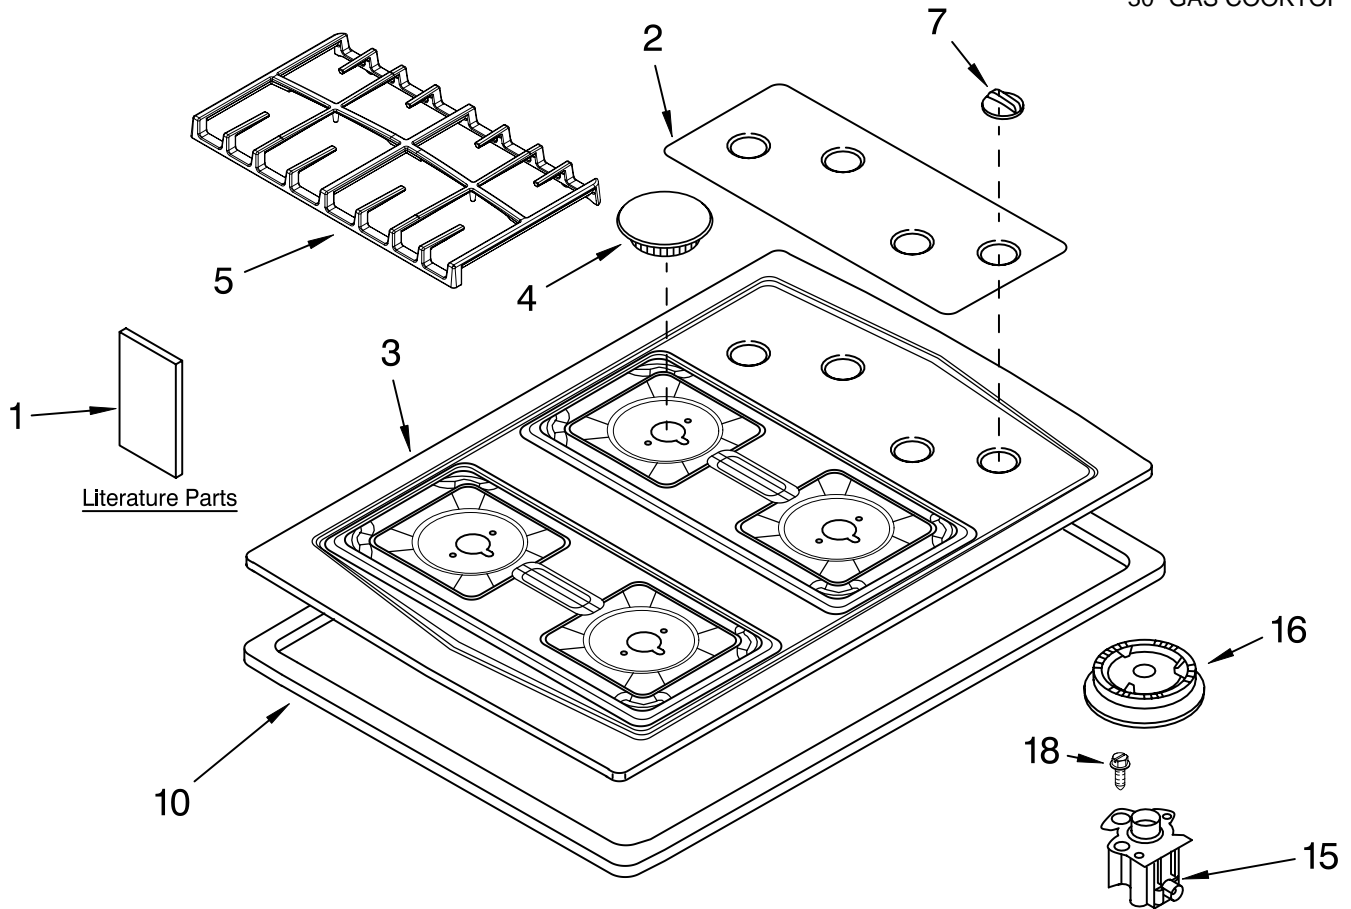

COOKTOP, BURNER AND GRATE PARTS

For Models: SCS3017RB01, SCS3017RQ01, SCS3017RS01, SCS3017RT01
(Black) (Designer White) (Stainless) (Biscuit)

30" GAS COOKTOP

Illus. No.	Part No.	DESCRIPTION
1		Literature Parts
	3192098	Wiring Diagram
	8286304	Installation Instructions
	8286615	Use & Care Guide
	3191638	Safe Cooking Tips
	9759133	Safe Cooking Tips
	8286620	LP Conversion Instructions
2		Panel, Control
	8286502	Black
	8286503	White
	8286504	Biscuit
3		Cooktop
	3191242	Black
	3191243	White
	3191288	Stainless
	8284705	Biscuit

Illus. No.	Part No.	DESCRIPTION
4		Cap, Burner 6K (1)
	8286153CB	Coal Matte Black
	8286153CG	Cumberland Gray
	8286153EP	Espresso
		9.5K (1)
	8286154CB	Coal Matte Black
	8286154CG	Cumberland Gray
	8286154EP	Espresso
		12.5K (2)
	8286155CB	Coal Matte Black
	8286155CG	Cumberland Gray
	8286155EP	Espresso
5		Grate R.Hand
	8285888CB	Coal Matte Black
	8285888CG	Cumberland Gray
	8285888EP	Espresso
		L.Hand
	8285886CB	Coal Matte Black
	8285886CG	Cumberland Gray
	8285886EP	Espresso

Illus. No.	Part No.	DESCRIPTION
7		Knob, Control (4)
	8286057BL	Black
	8286057WH	White
	8286057BT	Biscuit
10	3193090	Seal, Foam (S.Steel Mdl Only)
15		Holder, Orifice (Includes 13 & 14)
	8286513	Auxi
	8286178	Semi Rapid
	8286180	Rapid
16		Head, Burner
	8286182	12K Rapid
	8286181	6K Auxi
	8286184	9K Semi-Rapid
18	4449809	Screw