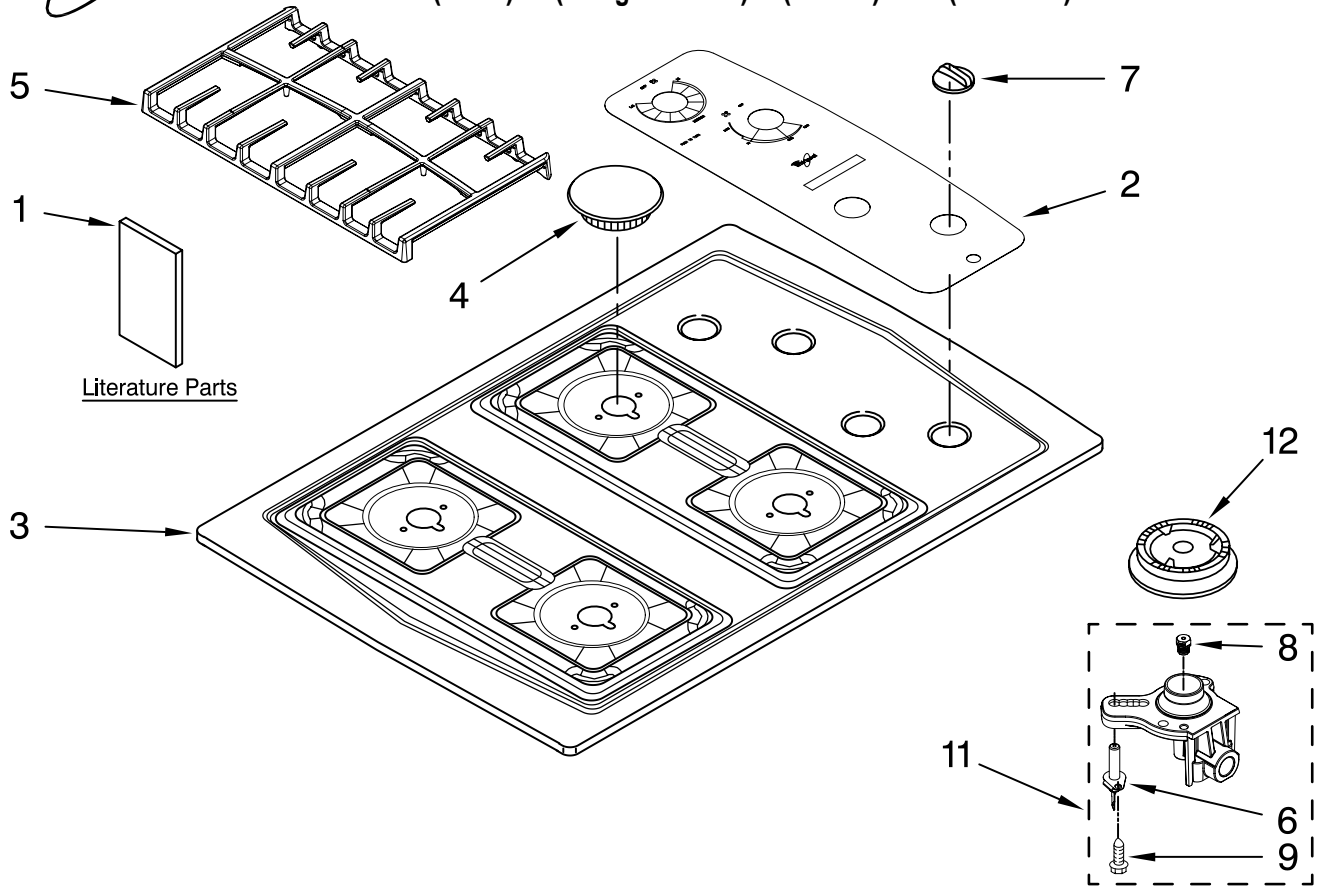

COOKTOP, BURNER AND GRATE PARTS

For Models: SCS3017RB03, SCS3017RQ03, SCS3017RT03, SCS3017RS03

(Black) (Designer White) (Biscuit)

(Stainless)

30" GAS COOKTOP

Illus. No.	Part No.	DESCRIPTION
1	3192098	Literature Parts
	W10131955	Wiring Diagram
		Installation Instructions
	8286994	Use & Care Guide
		Safe Cooking Tips
	3191638	English
	9759133	French
2		Panel, Control
	8286502	Black
	8286503	White
	8286504	Biscuit
3		Cooktop
	3191242	Black
	3191243	White
	8284705	Biscuit
	W10157843	Stainless

Illus. No.	Part No.	DESCRIPTION
4		Cap, Burner
		RF
	8286153CB	Coal Matte Black
	8286153CG	Cumberland Gray
	8286153EP	Espresso
		LR
	8286154CB	Coal Matte Black
	8286154CG	Cumberland Gray
	8286154EP	Espresso
		LF & RR
	8286155CB	Coal Matte Black
	8286155CG	Cumberland Gray
	8286155EP	Espresso
		LR
5		Grate
		Right
	8285888CB	Coal Matte Black
	8285888CG	Cumberland Gray
	8285888EP	Espresso
		Left
	8285886CB	Coal Matte Black
	8285886CG	Cumberland Gray
	8285886EP	Espresso
6	9782116	Electrode
7		Knob, Control (4)
	8286057BL	Black
	8286057WH	White
	8286057BT	Biscuit

Illus. No.	Part No.	DESCRIPTION
8		Orifice
	8286473	RF
	3192523	LR
	8286551	LF & RR
9	8273062	Screw
11		Holder, Orifice
	W10128449	RF
	W10128450	LR
	8287052	LF & RR
12		Head, Burner
	8286181	RF
	8286184	LR
	8286182	LF & RR

(Black) (Designer White) (Biscuit) (Stainless)

Illus. No.	Part No.	DESCRIPTION
1	4455917	Bracket, (2) Cooktop mounting
2	9759354	Pipe, Manifold
3	4456905	Harness & Switches
4	8522423	Spark Module
5		Valve, Burner
	4456817	Large (Black)
	8286559	Auxi (White)
	8286560	Rapid (Purple)
6	9763116	Power Cord
7	4173634	Bushing, Cord
8	3177991	Screw, Ground
9	3186217	Bolt, Gas Valve
10	3191318	Tubing, Burner RR & RF
11	3192491	Bracket, Manifold
12	3191320	Tubing, Burner LR & LF
13	3196160	Screw
14	4456780	Box, Burner
15	W10131956	Regulator, Pressure
17	8286099	Rail, Burner (2)
18	3191387	Seal, (4) Switch Cover
19	3400093	Screw
20	3400843	Screw