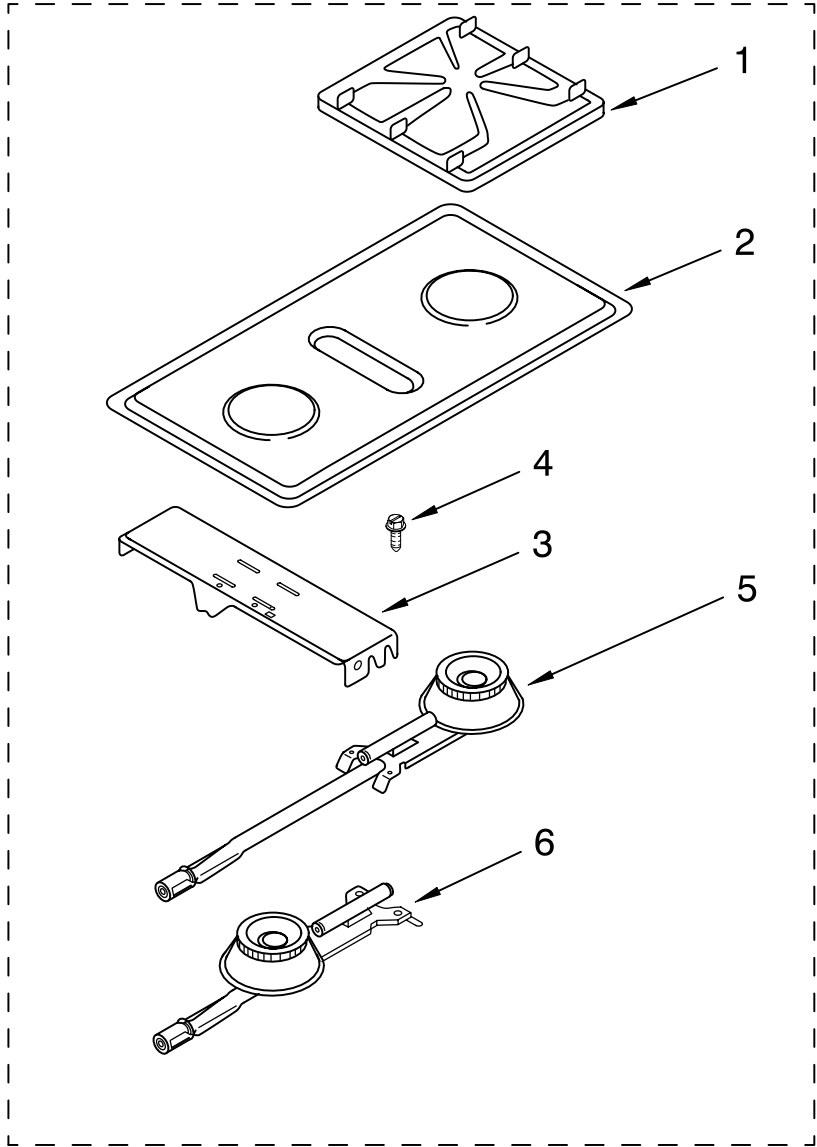

BURNER MODULE PARTS

For Model : SC8720EDB0, SC8720EDW0
(Black) (White)

Illus. No.	Part No.	DESCRIPTION
1	4381652	Grate, Burner (2)
2	4381643	Pan, Aeration Black
	4381642	White
	4381644	Standoff (4)
3	4381673	Bracket, Burner
4	4381672	Screw, Bracket (4)
5	4381670	Burner, Rear Black
	4381671	White
6	4381675	Burner, Front Black
	4381676	White
7		Complete Module
	4378984	Black
	4378985	White

FOR ORDERING INFORMATION REFER TO PARTS PRICE LIST