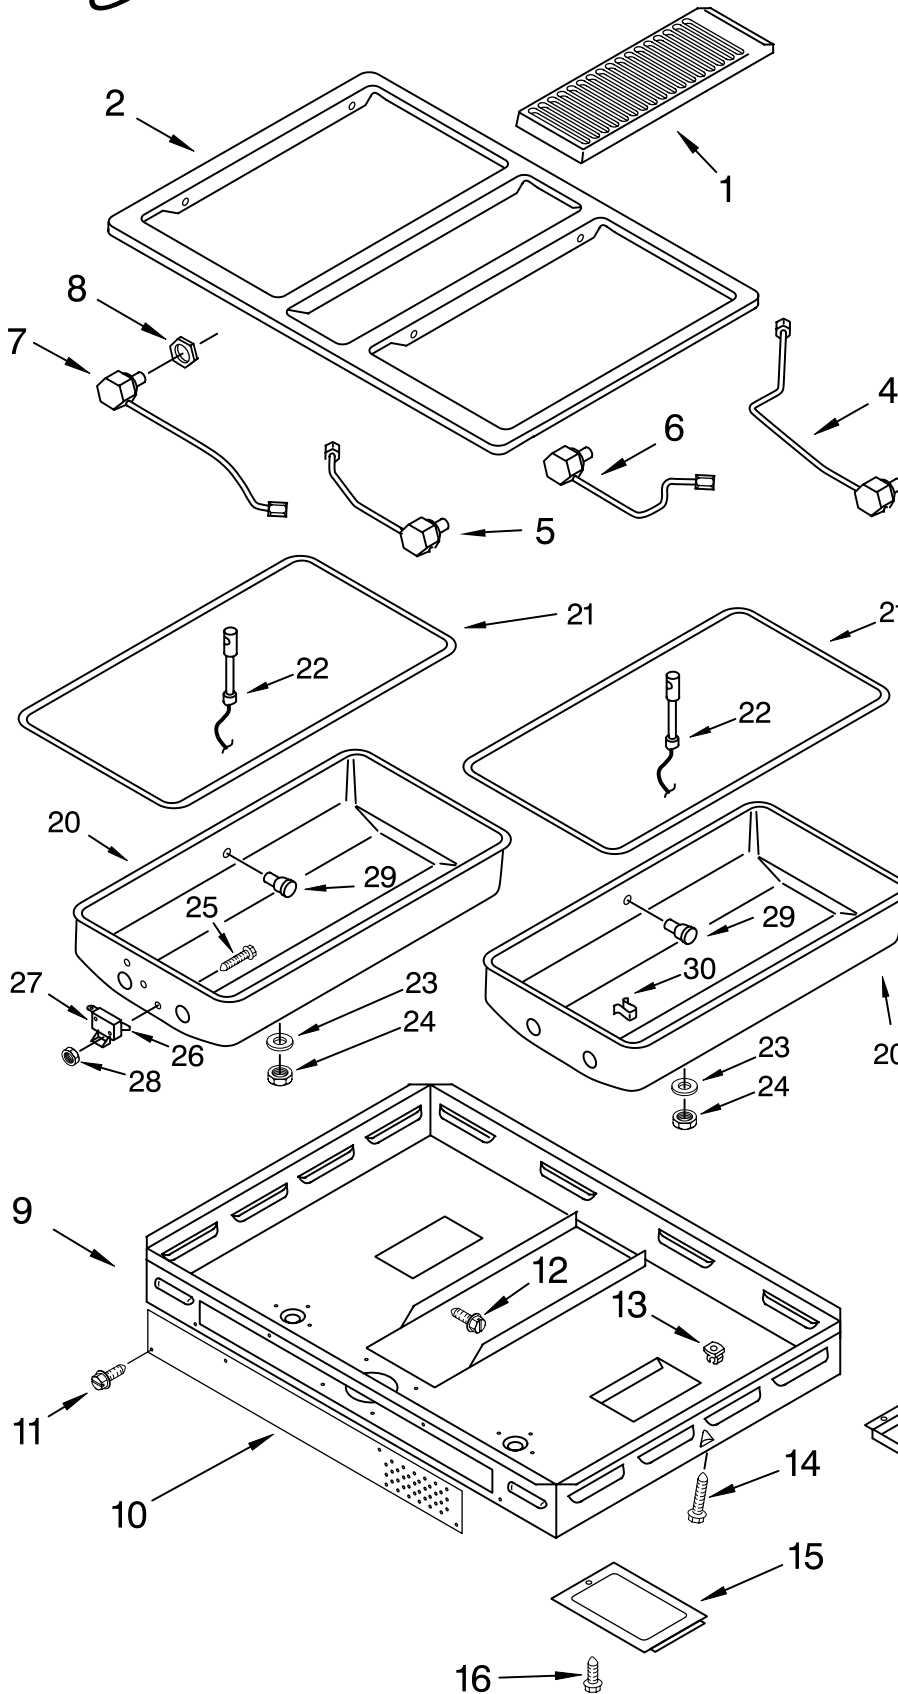

BODY PARTS

For Model : SC8720EDB0, SC8720EDW0
(Black) (White)

30" GAS CONVERTIBLE
DOWNDRAFT COOKTOP

Illus. No.	Part No.	DESCRIPTION
1	4381645	Cover, Vent
	4381646	Black
	4381646	White
2	4381639	Top, Main
	4381640	Black
	4381640	White
3	4381656	Nut, Pan (5)
4	4381668	Tube, Burner (RR)
5	4381669	Tube, Burner (RF)
6	4381678	Tube, Burner (LF)
7	4381677	Tube, Burner (LR)
8	4381734	Nut, Tubing (4)
	4381667	Washer, Tubing (4)
9	4381665	Box, Burner
10	4381687	Cover, Front
11	4381679	Screw, Cover (4)
12	4381679	Screw, Cover (6)
13	4381666	Nut, Hold Down
14	4381683	Screw, Hold Down
15	4381685	Cover, Access (RT)
16	4381679	Screw, Cover (4)
17	4381681	Jar, Grease
18	4381680	Lid, Jar
19	4381684	Baffle, Bottom(LT)
20		Pan, Module
	4381655	Left
	4381648	Right
21	4381654	Seal, Pan
22	4381661	Igniter, Spark
23	4381647	Lockwasher (2)
24	4381660	Nut, Jam (2)
25	4381649	Screw, Pan
26	4381662	Insulator, Switch
27	4381650	Switch, Micro
	4381651	Washer (Teflon)
28	4381653	Nut, Switch (2)
29	4381657	Pin, Locator (3)
30	4381659	Clip, Pan (4)

FOR ORDERING INFORMATION REFER TO PARTS PRICE LIST

BLOWER PARTS

For Model : SC8720EDB0, SC8720EDW0

(Black)

(White)

Illus. No.	Part No.	DESCRIPTION
1	4381688	Cover, Motor
2	4381689	Clip, Plenum
3	4381690	Conduit, Metal
4	4381691	Connector, Conduit
5	4381692	Clamp, Cable
6	4381693	Clip, Conduit
7	4381694	Screw, Mtg.
8	4381695	Nut, Band
9	4381696	Screw, Band
11	4381698	Screw, Spacer (3)
12	4381699	Band, Motor
13	4381700	Motor, Blower
14	4381701	Gasket, Foam
15	4381702	Wheel, Blower
	4381689	Clip

Illus. No.	Part No.	DESCRIPTION
16	4381704	Bushing, Conduit
17	4381705	Ring, Inlet
18	4381706	Housing, Blower
19	4381707	Retainer, Filter
20	4381708	Plenum
22	4381709	Plate, Cover
23	4381710	Screw, Cover Plate
24	4381711	Screw, Ground
25	4381712	Filter, Grease
26	4381713	Locknut
27	4381714	Clip, Cover Plate
28	4381715	Screw, Plenum
29	4381716	Spring, Retainer
30	4381717	Relief, Strain
31	4381718	Screw, Relay (2)