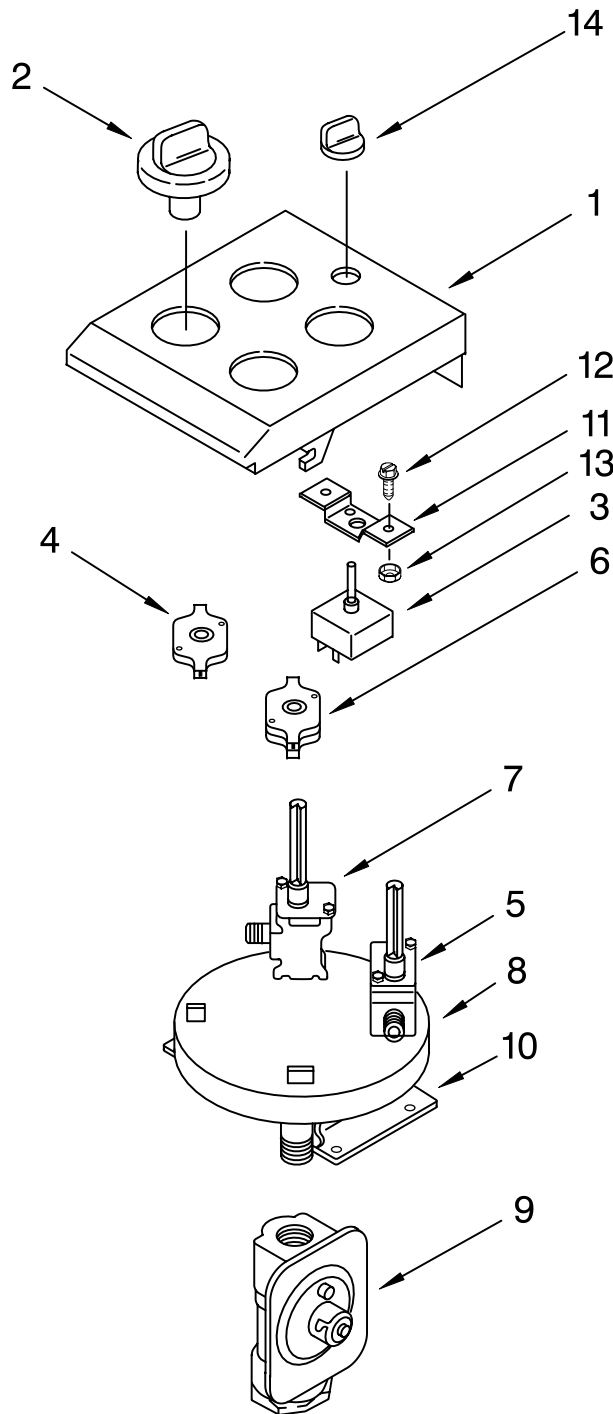

CONTROL PANEL PARTS

For Model : SC8720EDB0, SC8720EDW0
(Black) (White)

Illus. No.	Part No.	DESCRIPTION
1	4381618	Panel, Control Black
	4381619	White
2	4381620	Knob, Control (4) Black
	4381621	White
3	4381622	Switch, Fan
4	4381623	Switch, Valve (2) (Right Side)
5	4381624	Valve (Right) (2)
6	4381625	Switch, Valve (2) (Left Side)
7	4381626	Valve (Left) (2)
8	4381627	Manifold
	4381628	Nut, Hex
9	4381629	Regulator, Pressure
10	4381630	Bracket, Manifold
11	4381631	Bracket, Fan Switch
12	4381632	Screw, Bracket (2)
13	4381633	Palnut, Fan Switch
14	4381634	Knob, Fan
	4381634	Black
	4381635	White

Following Parts Not Illustrated

- 4381636 Harness, Wire
- 4381637 LP Conversion Kit

FOR ORDERING INFORMATION REFER TO PARTS PRICE LIST