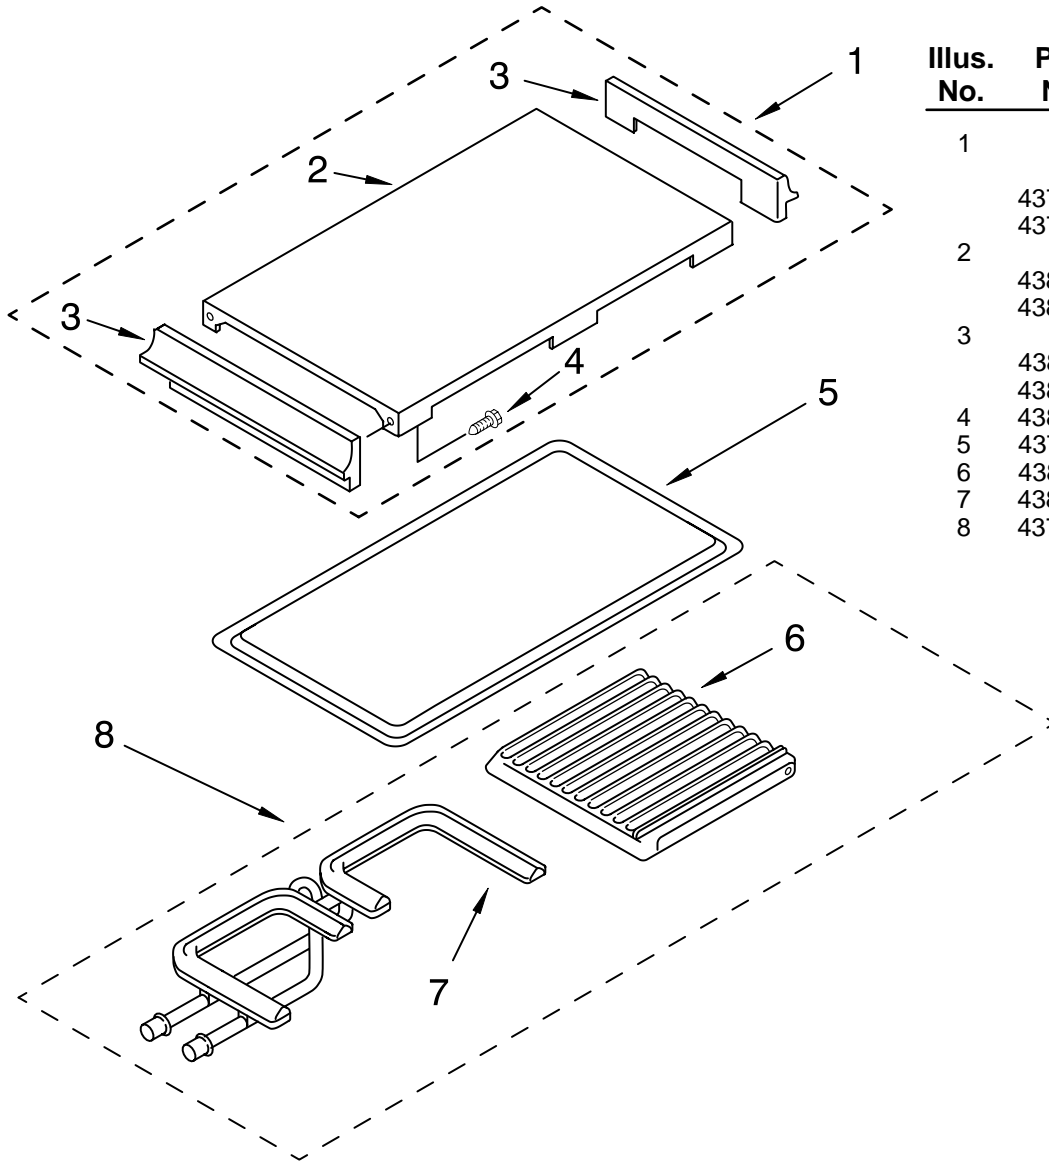

GRILL MODULE PARTS

For Model : SC8720EDB0, SC8720EDW0
(Black) (White)

Illus. No.	Part No.	DESCRIPTION
1		Cover, Grill (Complete)
	4378932	Black
	4378933	White
2		Panel, Cover
	4381729	Black
	4381730	White
3		Handle (2)
	4381731	Black
	4381732	White
4		Screw, Handle (4)
5		Griddle (Optional)
6		Grate, Grill (2)
7		Burner, Grill
8		Module, Complete (Available in Black Only)

FOR ORDERING INFORMATION REFER TO PARTS PRICE LIST