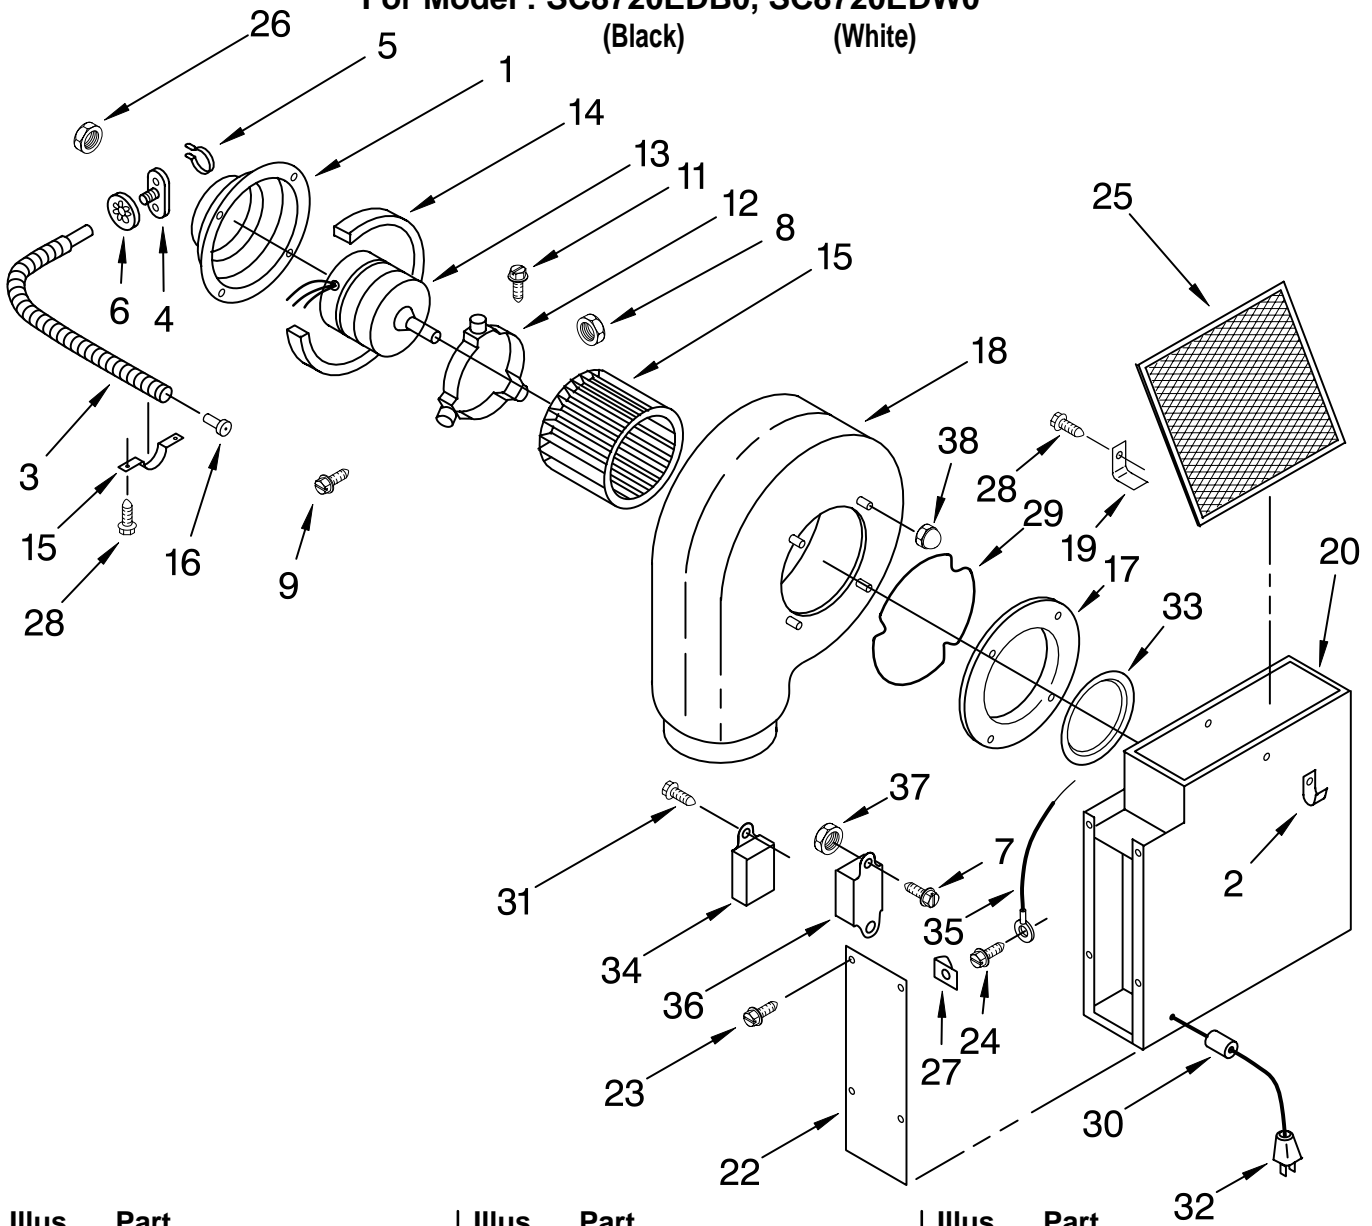

BODY PARTS

For Model : SC8720EDB0, SC8720EDW0
(Black) (White)

30" GAS CONVERTIBLE
DOWNDRAFT COOKTOP

Illus. No.	Part No.	DESCRIPTION
1	4381645	Cover, Vent
	4381646	Black
	4381646	White
2	4381639	Top, Main
	4381640	Black
	4381640	White
3	4381656	Nut, Pan (5)
4	4381668	Tube, Burner (RR)
5	4381669	Tube, Burner (RF)
6	4381678	Tube, Burner (LF)
7	4381677	Tube, Burner (LR)
8	4381734	Nut, Tubing (4)
	4381667	Washer, Tubing (4)
9	4381665	Box, Burner
10	4381687	Cover, Front
11	4381679	Screw, Cover (4)
12	4381679	Screw, Cover (6)
13	4381666	Nut, Hold Down
14	4381683	Screw, Hold Down
15	4381685	Cover, Access (RT)
16	4381679	Screw, Cover (4)
17	4381681	Jar, Grease
18	4381680	Lid, Jar
19	4381684	Baffle, Bottom(LT)
20		Pan, Module
	4381655	Left
	4381648	Right
21	4381654	Seal, Pan
22	4381661	Igniter, Spark
23	4381647	Lockwasher (2)
24	4381660	Nut, Jam (2)
25	4381649	Screw, Pan
26	4381662	Insulator, Switch
27	4381650	Switch, Micro
	4381651	Washer (Teflon)
28	4381653	Nut, Switch (2)
29	4381657	Pin, Locator (3)
30	4381659	Clip, Pan (4)

FOR ORDERING INFORMATION REFER TO PARTS PRICE LIST

BLOWER PARTS

For Model : SC8720EDB0, SC8720EDW0

(Black)

(White)

Illus. No.	Part No.	DESCRIPTION
1	4381688	Cover, Motor
2	4381689	Clip, Plenum
3	4381690	Conduit, Metal
4	4381691	Connector, Conduit
5	4381692	Clamp, Cable
6	4381693	Clip, Conduit
7	4381694	Screw, Mtg.
8	4381695	Nut, Band
9	4381696	Screw, Band
11	4381698	Screw, Spacer (3)
12	4381699	Band, Motor
13	4381700	Motor, Blower
14	4381701	Gasket, Foam
15	4381702	Wheel, Blower
	4381689	Clip

Illus. No.	Part No.	DESCRIPTION
16	4381704	Bushing, Conduit
17	4381705	Ring, Inlet
18	4381706	Housing, Blower
19	4381707	Retainer, Filter
20	4381708	Plenum
22	4381709	Plate, Cover
23	4381710	Screw, Cover Plate
24	4381711	Screw, Ground
25	4381712	Filter, Grease
26	4381713	Locknut
27	4381714	Clip, Cover Plate
28	4381715	Screw, Plenum
29	4381716	Spring, Retainer
30	4381717	Relief, Strain
31	4381718	Screw, Relay (2)