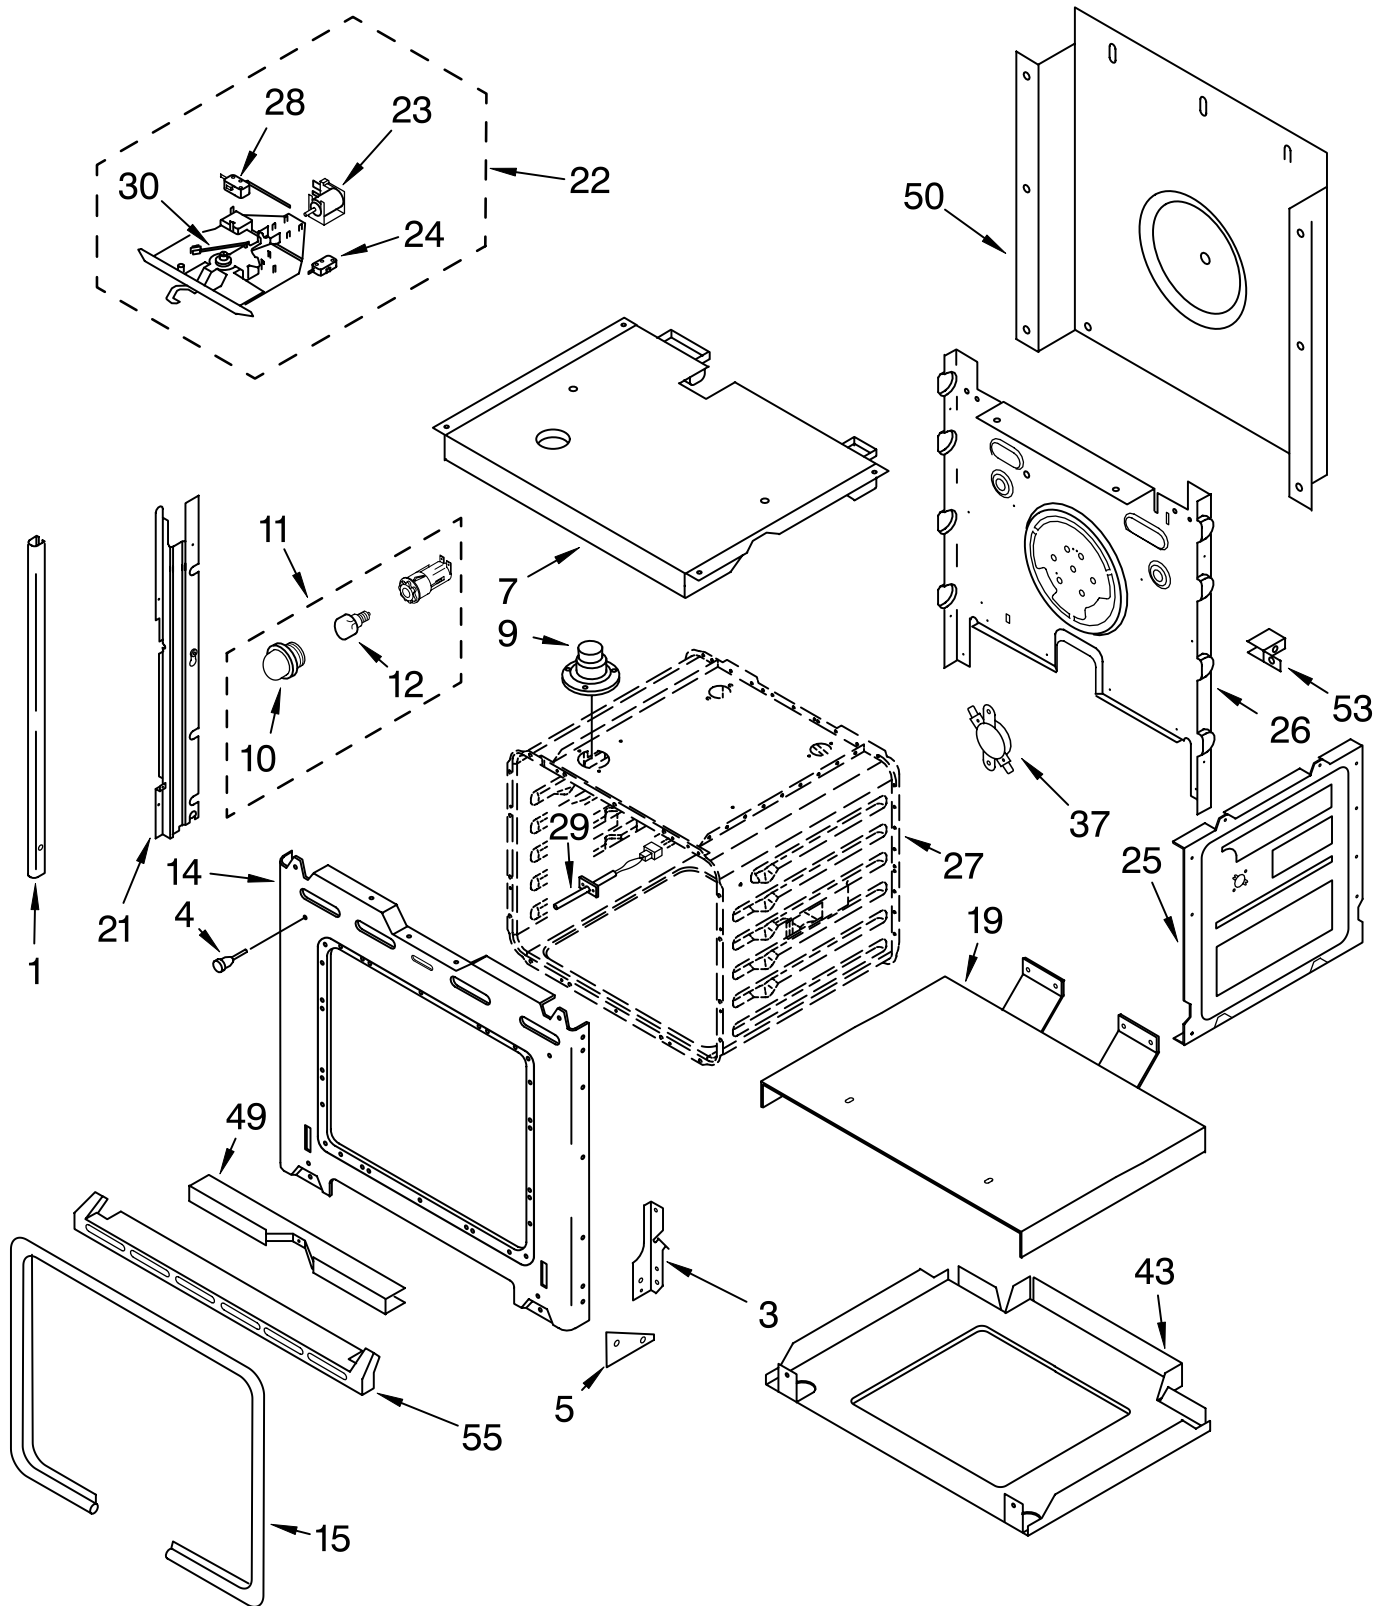

OVEN PARTS

For Models: RS696PXGB6, RS696PXGQ6
(Black) (Designer White)

FOR ORDERING INFORMATION REFER TO PARTS PRICE LIST