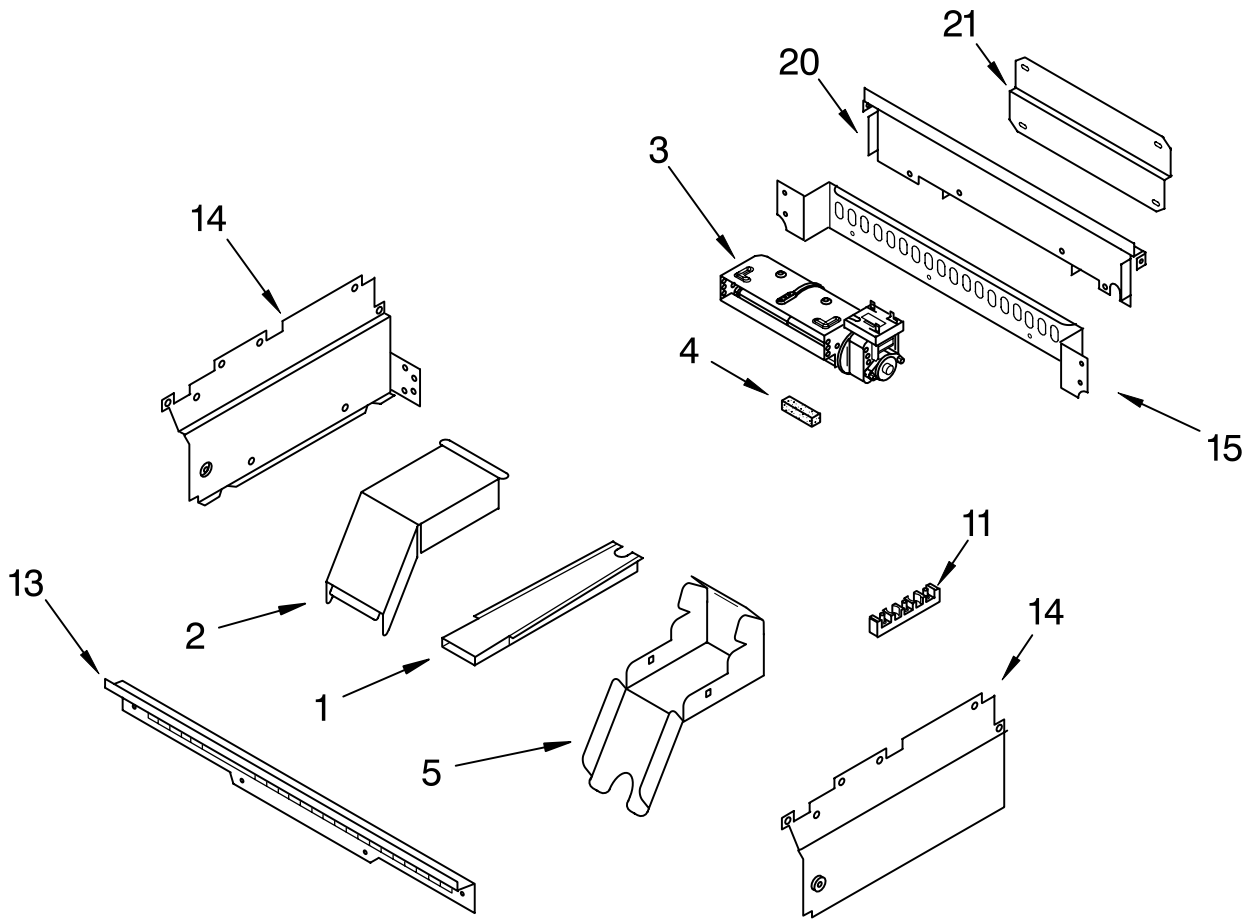

TOP VENTING PARTS

For Models: RS696PXGB6, RS696PXGQ6
(Black) (Designer White)

Illus. No.	Part No.	DESCRIPTION

NOTE: The screws and nuts required to attach a part are listed immediately following that part.

1	4451759	Vent, Exhaust
2	4449040	Screw
2	4455178	Elbow, Vent-Top

Illus. No.	Part No.	DESCRIPTION

3	4455334	Blower
	4455352	Bracket, Blower
4	4451758	Block, Foam
5	4455177	Elbow, Vent-Bottom
11	4449868	Block, Terminal
	3400080	Screw
13	4448549	Vent, (Control Panel)
	4450038	Screw

Illus. No.	Part No.	DESCRIPTION

14		Side, Control Compt.
	4451535	Right
	4451536	Left
	4449809	Screw
15	4452244	Back, Control
	4449809	Screw
20	3191842	Cover, Rear
21	4451407	Plate, Support
	4452260	Spacer, Foam

FOR ORDERING INFORMATION REFER TO PARTS PRICE LIST