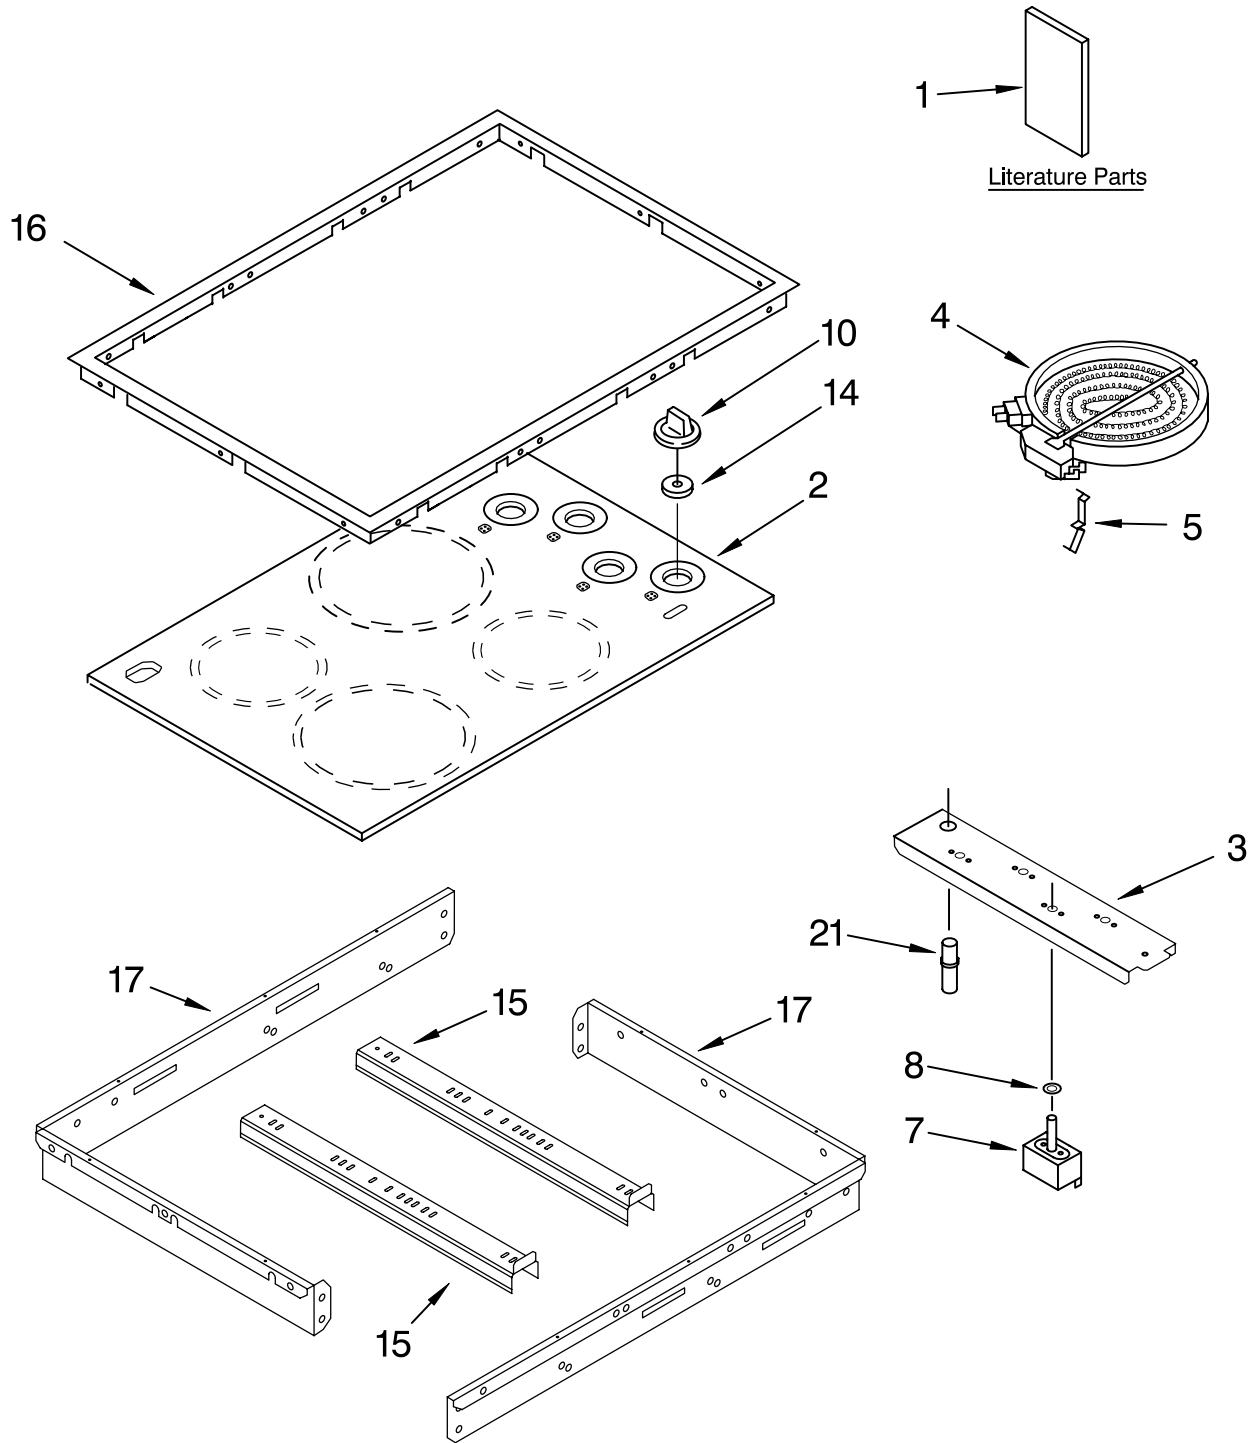

COOKTOP PARTS

For Models: RS696PXGB6, RS696PXGQ6
(Black) (Designer White)

30" ELECTRIC
DROP-IN RANGE
SELF CLEANING
OVEN

Literature Parts

FOR ORDERING INFORMATION REFER TO PARTS PRICE LIST

COOKTOP PARTS

For Models: RS696PXGB6, RS696PXGQ6
(Black) (Designer White)

Illus. No.	Part No.	DESCRIPTION
------------	----------	-------------

NOTE: The screws and nuts required to attach a part are listed immediately following that part.

1		Literature Parts
	LIT3191800	Installation Instructions
	LIT3191537	Use & Care Guide
	LIT3192844	Tech Sheet
	LIT3191638	Safe Cooking Tips
2		Cooktop, Glass
	3191843	Black
	3191189	White
3	3191310	Bracket, Switch Mounting
4		Element, Surface
	8272567	1200W RF-LR
	8272566	1800W RR
	8272565	2500W LF
5	3191791	Spring, Locator
	246119	Screw (8)
7		Switch, Infinite
	3191049	1200W RR-LR (Silver Shaft)
	3191050	1800W RR (Yellow Shaft)
	4454541	2500W LF (Red Shaft)
	311865	Screw
8	3183956	Seal, Switch Cover
10		Knob, Control (4)
	3196231	Black
	3196232	White
14	3182435	Seal, Switch (4)
15	3191515	Bracket, Support Element
16		Trim Ring, Cooktop
	3193228	Black
	3193227	White
	4168863	Screw
17	3192452	Frame, Cooktop
21	3191952	Lamp, Indicator
	3191953	Bumper, Rubber
	9750835	Bumper, Door