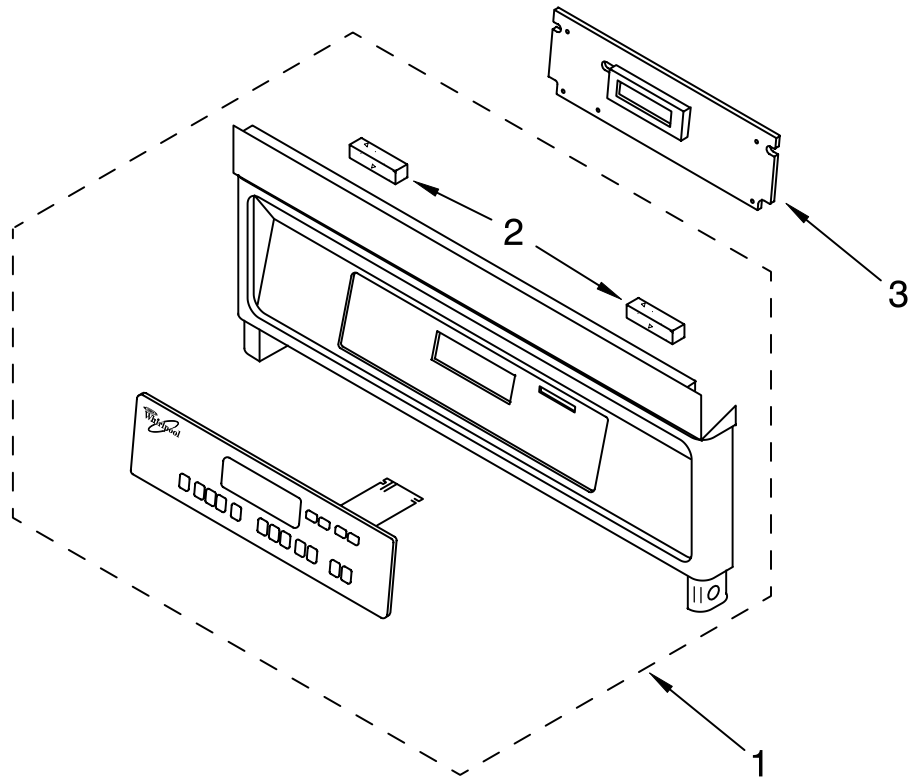

CONTROL PANEL PARTS

For Models: RS696PXGB6, RS696PXGQ6
(Black) (Designer White)

Illus. No.	Part No.	DESCRIPTION

NOTE: The screws and nuts required to attach a part are listed immediately following that part.

1		Control Panel Assy. W/Membrane Switch
	4452844	Black Model
	4452845	White Model
	4449745	Screw
	4159465	Screw
2	4451034	Gasket, Control Panel
3	4453193	Microcomputer
	4449745	Screw

FOR ORDERING INFORMATION REFER TO PARTS PRICE LIST