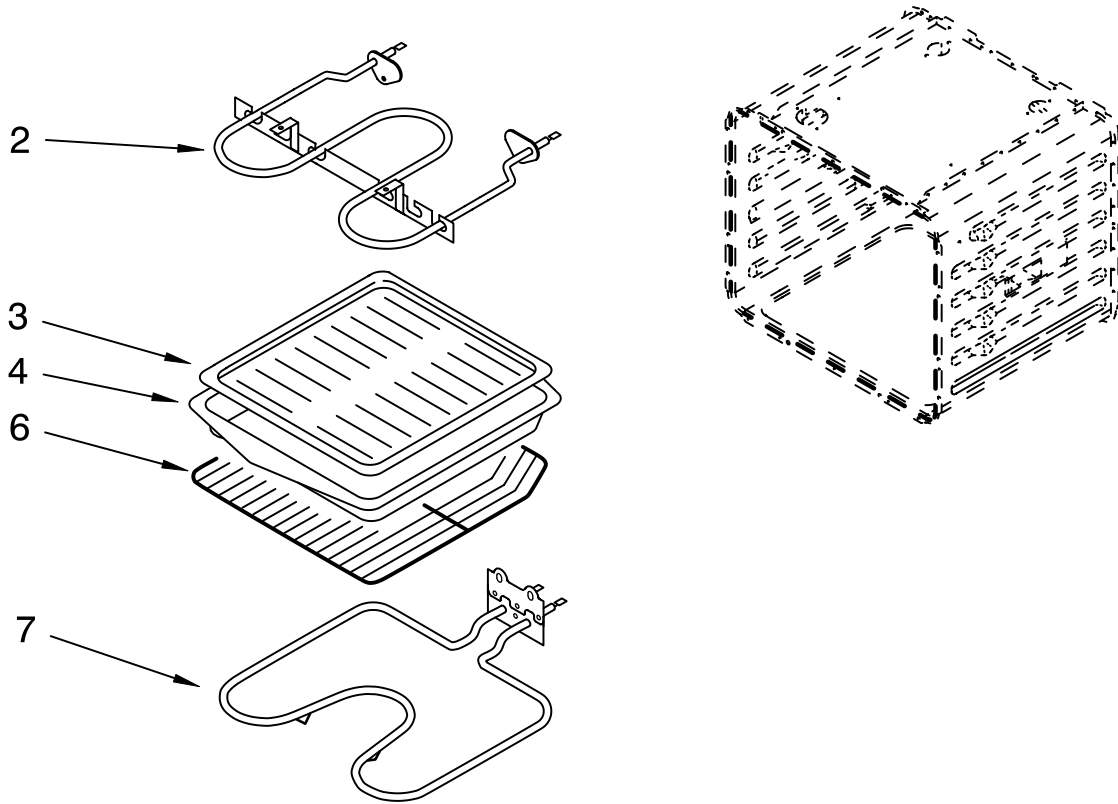

INTERNAL OVEN PARTS

For Models: RS675PXGB0, RS675PXGQ0, RS675PXGZ0
(Black) (White) (Almond)

Illus. No.	Part No.	DESCRIPTION
2	4452154	Element, Broil
	4449154	Screw
3	3147563	Grill, Broiler
4	3147845	Pan, Broiler
6	4448717	Rack, Oven
7	4452153	Element, Bake
	4449154	Screw

FOR ORDERING INFORMATION REFER TO PARTS PRICE LIST