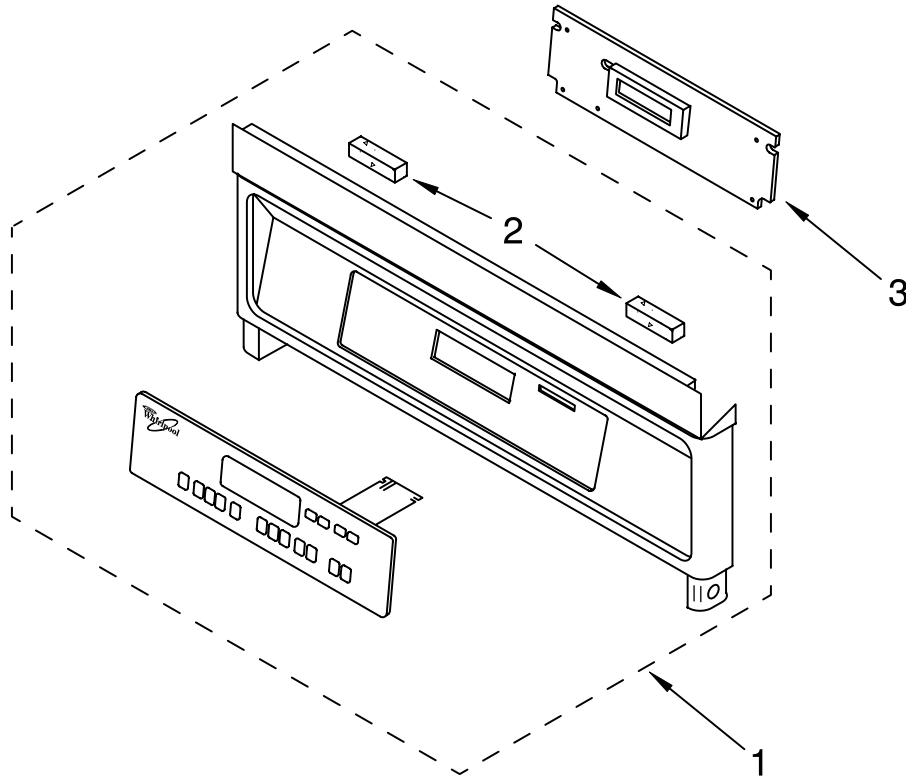

CONTROL PANEL PARTS

For Models:RS675PXGB0, RS675PXGQ0, RS675PXGZ0
(Black) (White) (Almond)

Illus. No.	Part No.	DESCRIPTION
1	4451232	Control Panel Assy. White
	4451233	Almond
	4451231	Black
		W/Membrane Switch
	4449745	Screw
2	4451034	Gasket, Control Panel
3	4452240	Microcomputer
	4449745	Screw

LITERATURE PARTS

LIT3191799	Installation Instructions
LIT3191537	Use & Care Guide
LIT3192238	Tech Sheet
LIT3191638	Safer Cooking Tips

FOR ORDERING INFORMATION REFER TO PARTS PRICE LIST