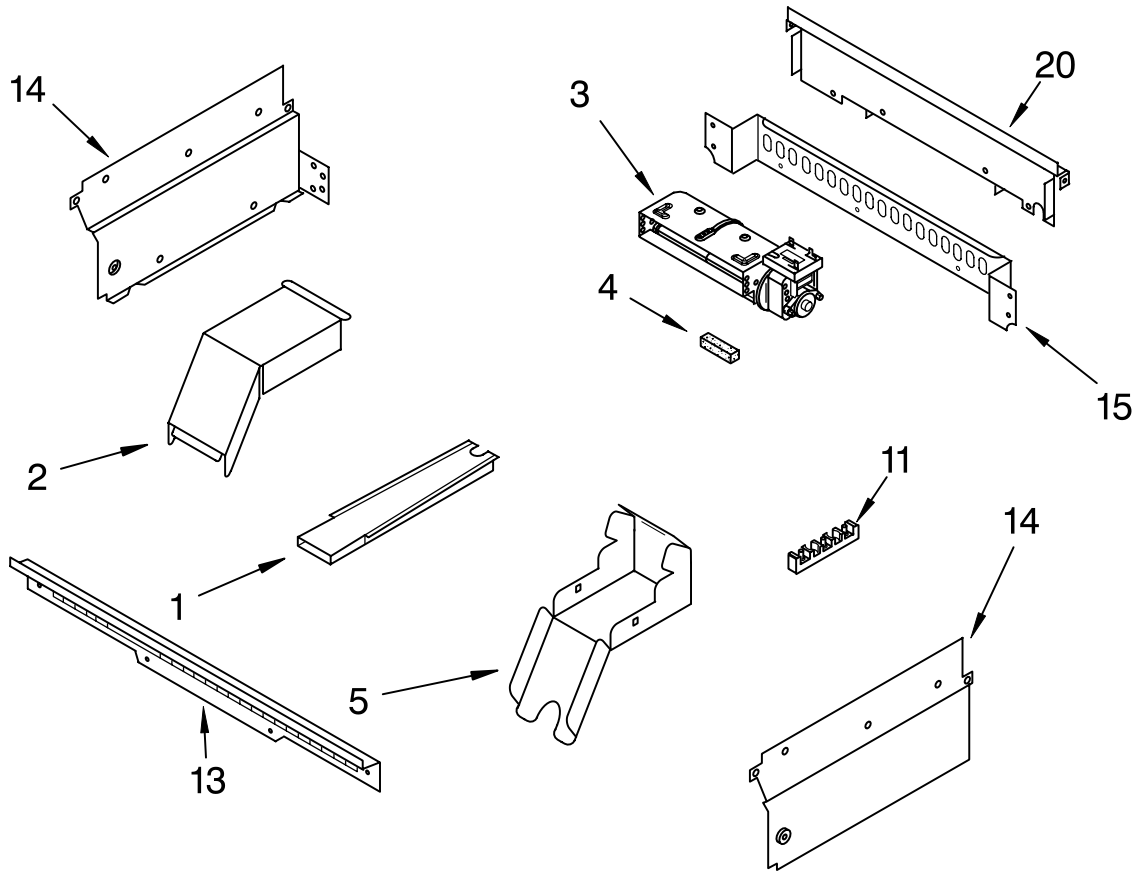

TOP VENTING PARTS

For Models:RS675PXGB0, RS675PXGQ0, RS675PXGZ0
(Black) (White) (Almond)

Illus. No.	Part No.	DESCRIPTION

NOTE: The screws and nuts required to attach a part are listed immediately following that part.

1	4451759	Vent, Exhaust
	4449040	Screw, 8-18 x 3/8
2	4451438	Elbow, Vent Top
3	6610168	Blower,Upper/Lower
4	4451758	Block, Foam
5	4451752	Elbow, Vent Bottom
11	4449868	Block, Terminal
	3196181	Screw
13	4448549	Vent, (Control Panel)
	4450038	Screw
14		Side, Control Compt.
	3191832	Right
	3191833	Left
	4449809	Screw
15	4452244	Back, Control
	4449809	Screw
20	3191842	Cover, Rear

FOR ORDERING INFORMATION REFER TO PARTS PRICE LIST