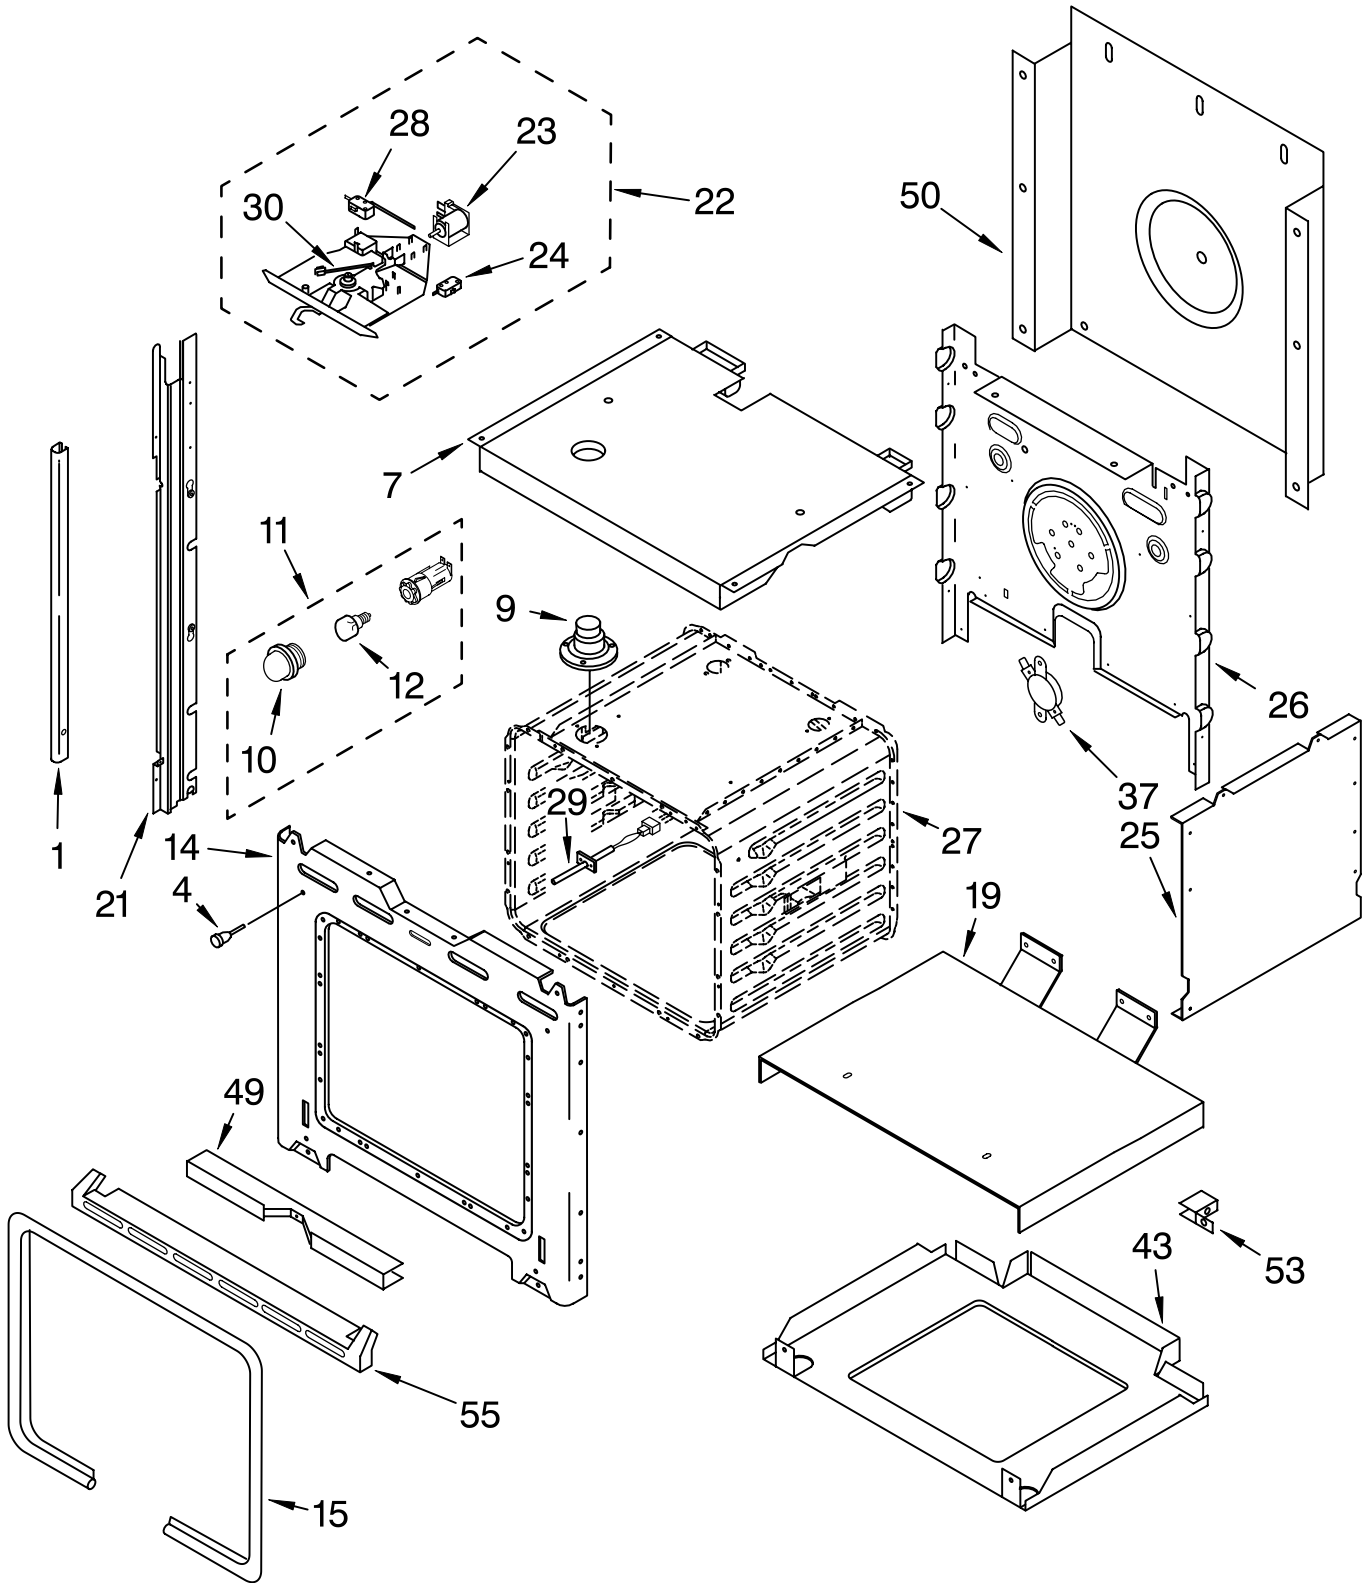

OVEN PARTS

For Models: RS675PXGB0, RS675PXGQ0, RS675PXGZ0
(Black) (White) (Almond)

FOR ORDERING INFORMATION REFER TO PARTS PRICE LIST

OVEN PARTS

For Models: RS675PXGB0, RS675PXGQ0, RS675PXGZ0
(Black) (White) (Almond)

Illus. No.	Part No.	DESCRIPTION
NOTE: The screws and nuts required to attach a part are listed immediately following that part.		
1		Trim, Side (Right Hand)
	4450845	White
	4450846	Almond
	4450844	Black
	4449747	Screw
		(Left Hand)
	4450848	White
	4450849	Almond
	4450847	Black
	4449747	Screw
4	4448520	Bumper, Door
7	4452237	Top Chassis
	4449809	Screw
9	4452158	Tube, Vent
	4449154	Screw
10	4452165	Lens, Light
11	4452368	Oven Light Assy
12	4452166	Bulb, Light
14	4451740	Frame, Front
	4449040	Screw
	4450118	Nut

Illus. No.	Part No.	DESCRIPTION
15	4449372	Gasket, Door
19	4451478	Support, Insulation
	4449809	Screw
21		Rail, Side
	4450579	Right Side
	4450580	Left Side
	4448444	Grommet
	4449154	Screw
22	4451424	Latch Assembly
23	4451663	Solenoid
24	4451422	Micro Switch N.C.
	4449154	Screw
25	4454691	Side, Chassis (R.H. & L.H.)
	4449809	Screw
26	4452234	Back, Chassis
	4449809	Screw
27		Liner, Oven (Not serviceable)
28	4451426	Micro Switch
29	4451665	Sensor
	4449154	Screw
30	4451537	Spring, Latch

Illus. No.	Part No.	DESCRIPTION
37	4451442	Thermostat (TOD) (Temp.) SPST
43	4451398	Base, Chassis
49	4448933	Retainer, Gasket
	4449154	Screw
50	4451747	Cover, Back
	4449809	Screw
53	4449845	Support, Bracket
	4449809	Screw
	4449809	Screw
55		Trim, Bottom
	4448478	White
	4448862	Almond
	4448477	Black

**FOLLOWING PARTS
NOT ILLUSTRATED**

INSULATION

4449316	Insulation, Wrap
4450365	Insulation, Back