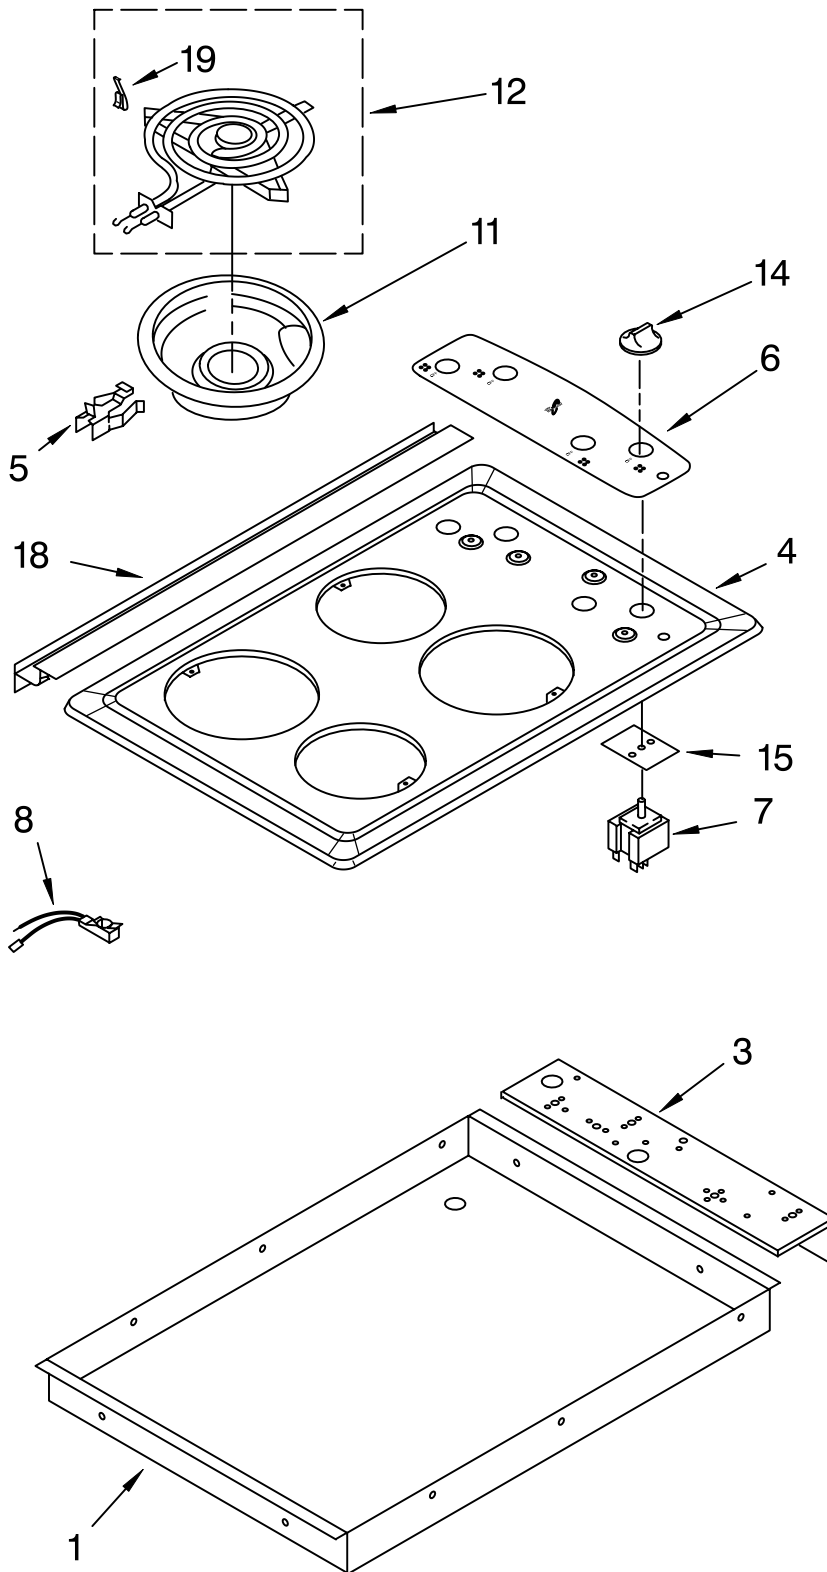

COOKTOP PARTS

For Models: RS675PXGB0, RS675PXGQ0, RS675PXGZ0
(Black) (White) (Almond)

30" DROP-IN
ELECTRIC OVEN
SELF CLEAN

Illus. No.	Part No.	DESCRIPTION
------------	----------	-------------

NOTE: The screws and nuts required to attach a part are listed immediately following that part.

1	3192459	Burner Box
3	3192330	Bracket, Mounting
	3400843	Screw, 8-18 x 3/8
4		Cooktop
	3191169	Almond
	3191168	White
	3191167	Black
5	3195210	Clip, Mtg. (4)
6		Panel, Control
	3191230	Almond
	3191229	White
	3191228	Black
7		Switch, Infinite
	3191471	Use W/6" Surface (Blue Shaft)
	3191473	Use W/8" Surface (Red Shaft)
	3400855	Screw, 8-32 x 1/4
8	3191491	Light, Indicator
11		Pan, Surface
	3195208	6" Pan
	3195209	8" Pan
12		Element, Surface
	8053266	6" Burner
	8053268	8" Burner
14		Knob, Control
	3196232	White
	3196233	Almond
	3196231	Black
15	3183956	Seal, Switch Shaft (4)
18		Trim, Extension
	3192103	White
	3192104	Almond
	3192102	Black
19	3195917	Clip, Element

Illus. No.	Part No.	DESCRIPTION
NOTE: The screws and nuts required to attach a part are listed immediately following that part.		
1		Trim, Side (Right Hand)
	4450845	White
	4450846	Almond
	4450844	Black
	4449747	Screw
		(Left Hand)
	4450848	White
	4450849	Almond
	4450847	Black
	4449747	Screw
4	4448520	Bumper, Door
7	4452237	Top Chassis
	4449809	Screw
9	4452158	Tube, Vent
	4449154	Screw
10	4452165	Lens, Light
11	4452368	Oven Light Assy
12	4452166	Bulb, Light
14	4451740	Frame, Front
	4449040	Screw
	4450118	Nut