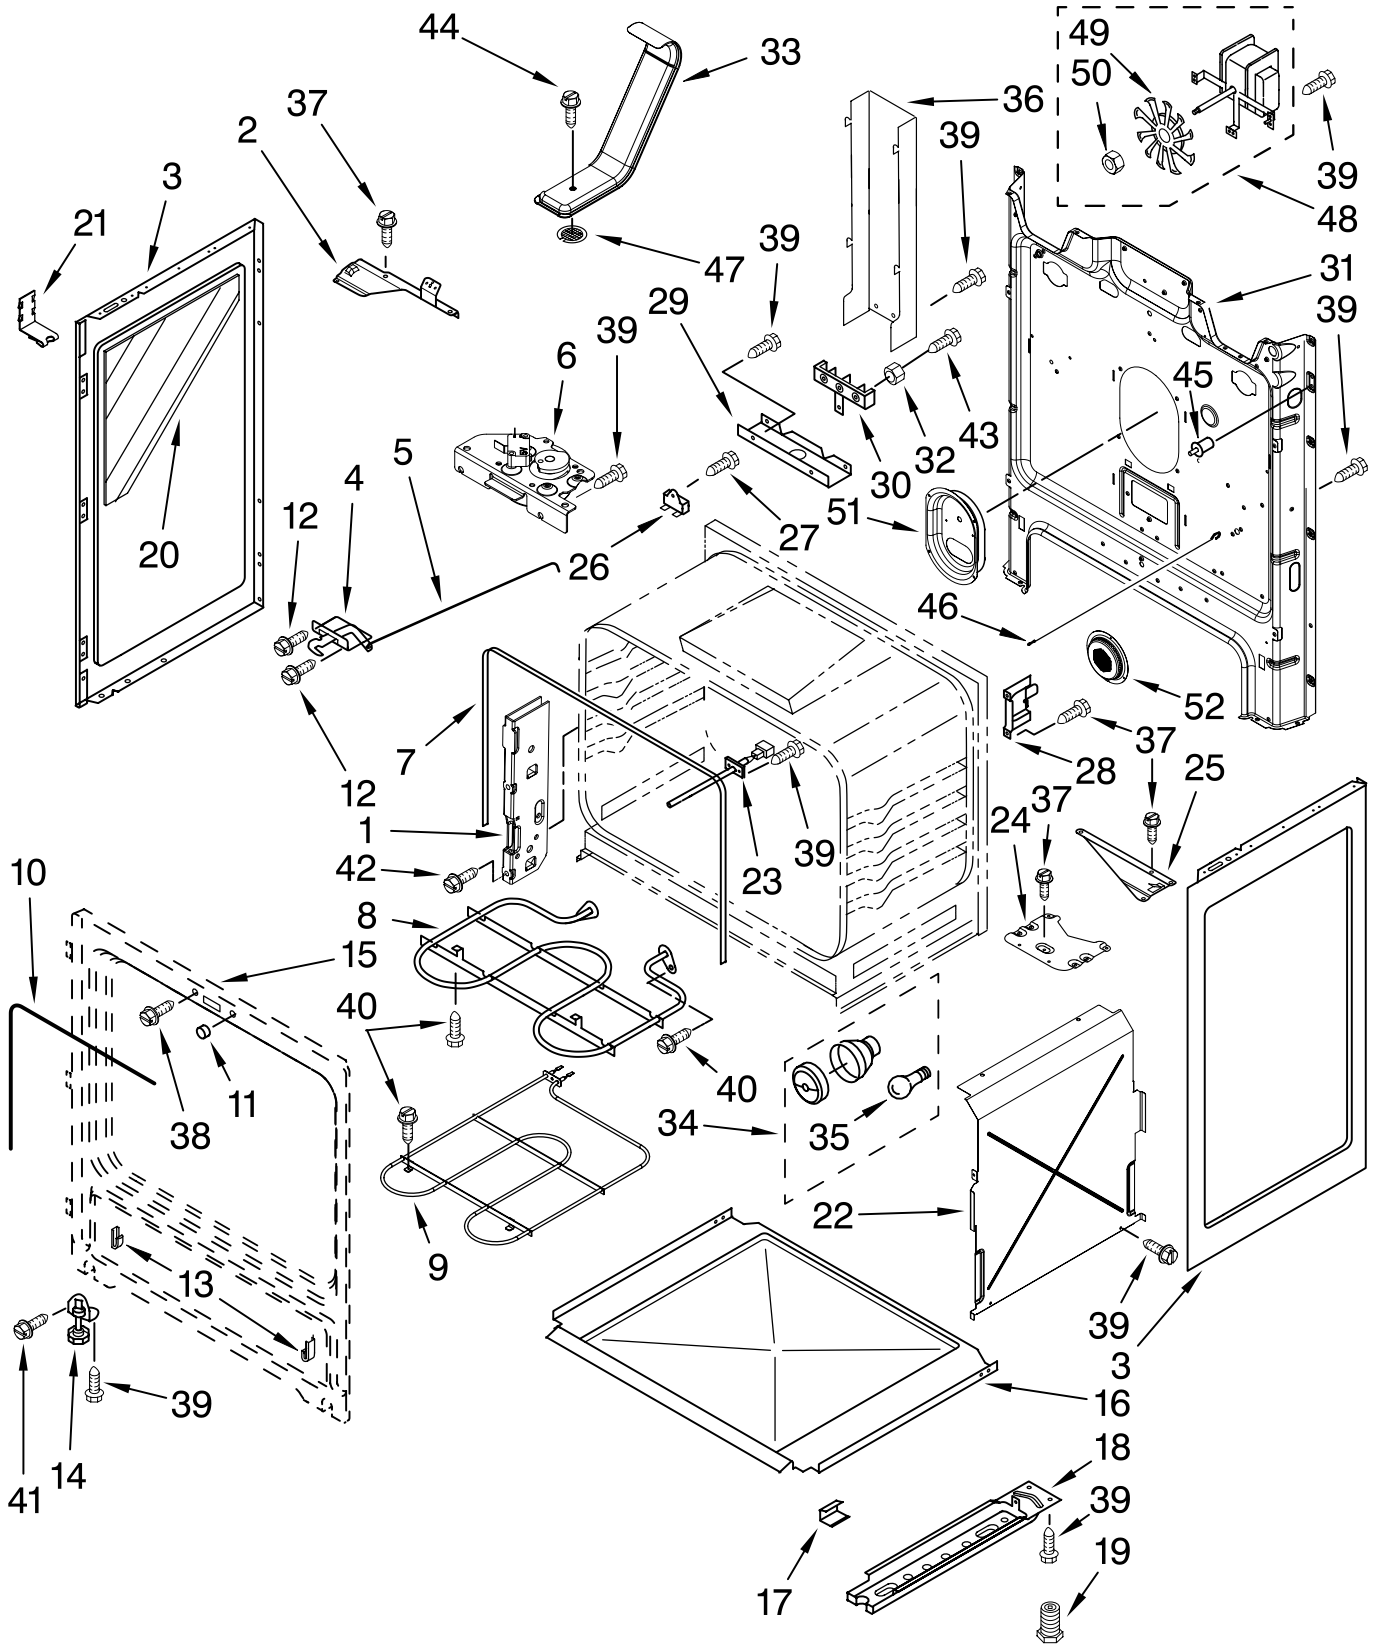

CHASSIS PARTS

For Models: RF367LXSQ1, RF367LXSB1, RF367LXSS1, RF367LXSY1
(Designer White) (Black) (Stainless Steel)(Universal Silver)

FOR ORDERING INFORMATION REFER TO PARTS PRICE LIST