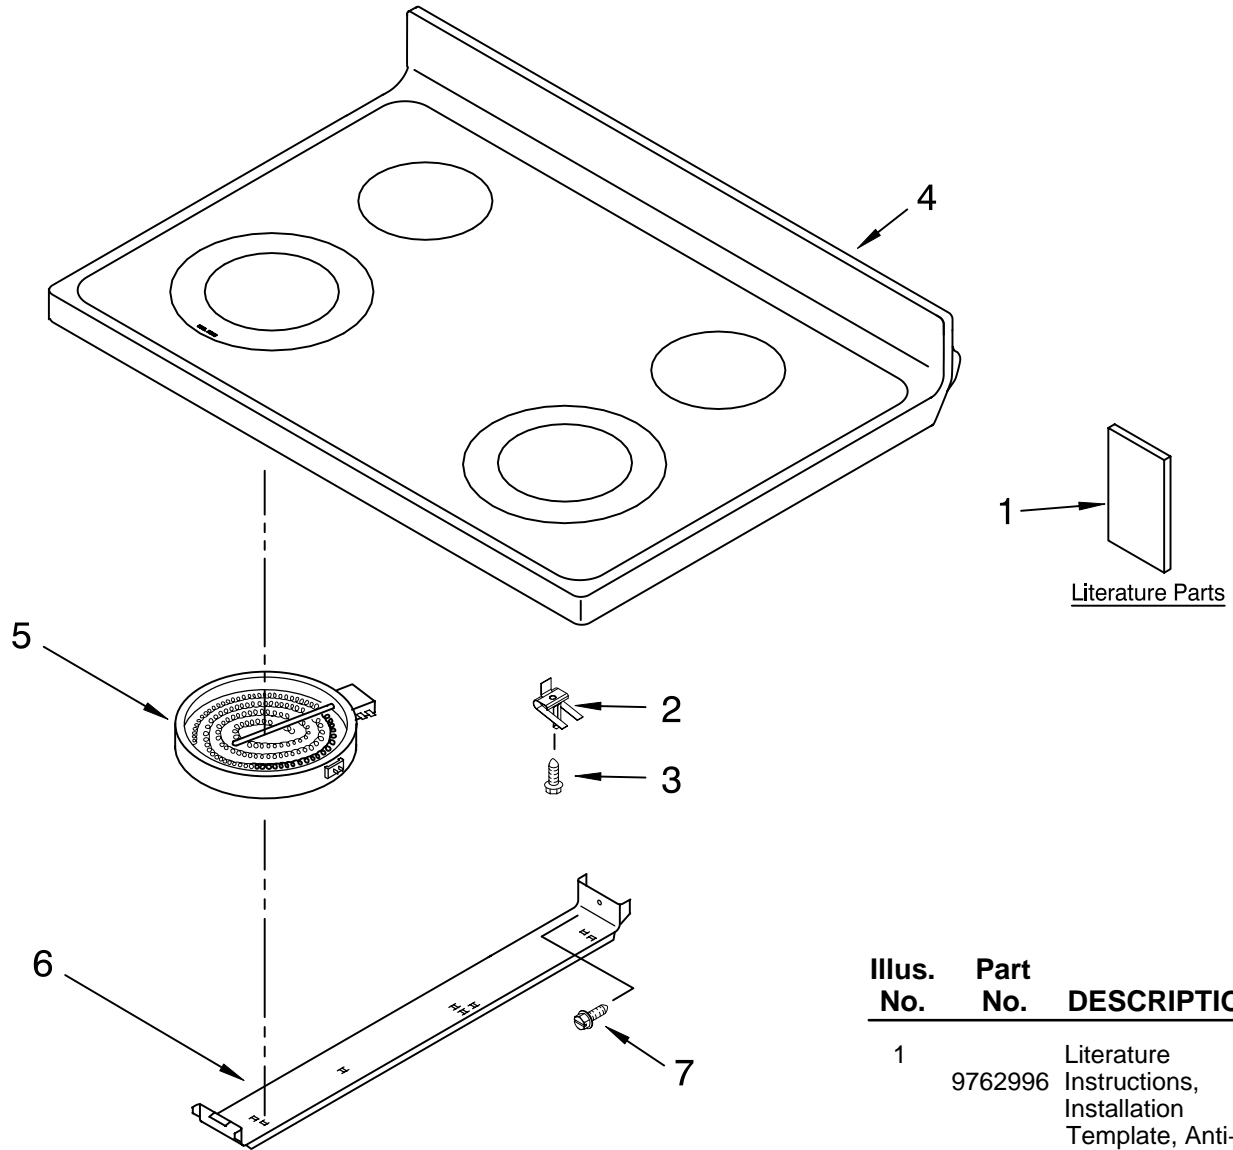

COOKTOP PARTS

For Models: RF367LXSQ1, RF367LXSB1, RF367LXSS1, RF367LXSY1
 (Designer White) (Black) (Stainless Steel)(Universal Silver)

30" ELECTRIC CERAN
 FREESTANDING RANGE
 SELF CLEAN OVEN

Illus. No.	Part No.	DESCRIPTION
1	9762996	Literature Instructions, Installation Template, Anti-Tip
	9757142	English/Spanish
	9757143	English/French
	9763001	Owners Manual
	9762979	Tech Sheet
	9762761	Safer Cooking Tips
2	W10035930	Spring, Locator
3	3196170	Screw
4		Cooktop
	9763330	White
	9763332	Black
5		Element, Surface
	8523047	2400/1000W – LF,RF
	8273994	1200 W – LR,RR
6	8272791	Bracket, Element
7	3196169	Screw

FOR ORDERING INFORMATION REFER TO PARTS PRICE LIST

CONTROL PANEL PARTS

For Models: RF367LXSQ1, RF367LXSB1, RF367LXSS1, RF367LXSY1
(Designer White) (Black) (Stainless Steel)(Universal Silver)

Illus. No.	Part No.	DESCRIPTION	Illus. No.	Part No.	DESCRIPTION	Illus. No.	Part No.	DESCRIPTION
1		Endcap	4		Switch, Infinite	11	9762095	Brkt-Mntg, Console
	W10009080	Black Left		9758060	LF,RF	12		Control, Range
	W10009090	Black Right		3148951	LR,RR		W10114381	Black
	W10009040	White Left	5	8523265	Light, Ind. (2)		W10114380	White
	W10009050	White Right	6	3196068	Lens, Light (2)	13	3196178	Screw
2	9757609	Nameplate	7		Knob, Infinite (4)	14		Switch, Rocker
3		Panel, Control		9761964	Black		3149360	White
	9762021	Black		9761962	White		3148564	Black
	9762019	White	8	8523280	Shield, Heat	15	9762078	Brkt-Mntg, EOC
	9762022	Stainless	9	3196166	Screw	16	3400882	Screw
			10	8272473	Cover, Upper	17	8273564	Clip