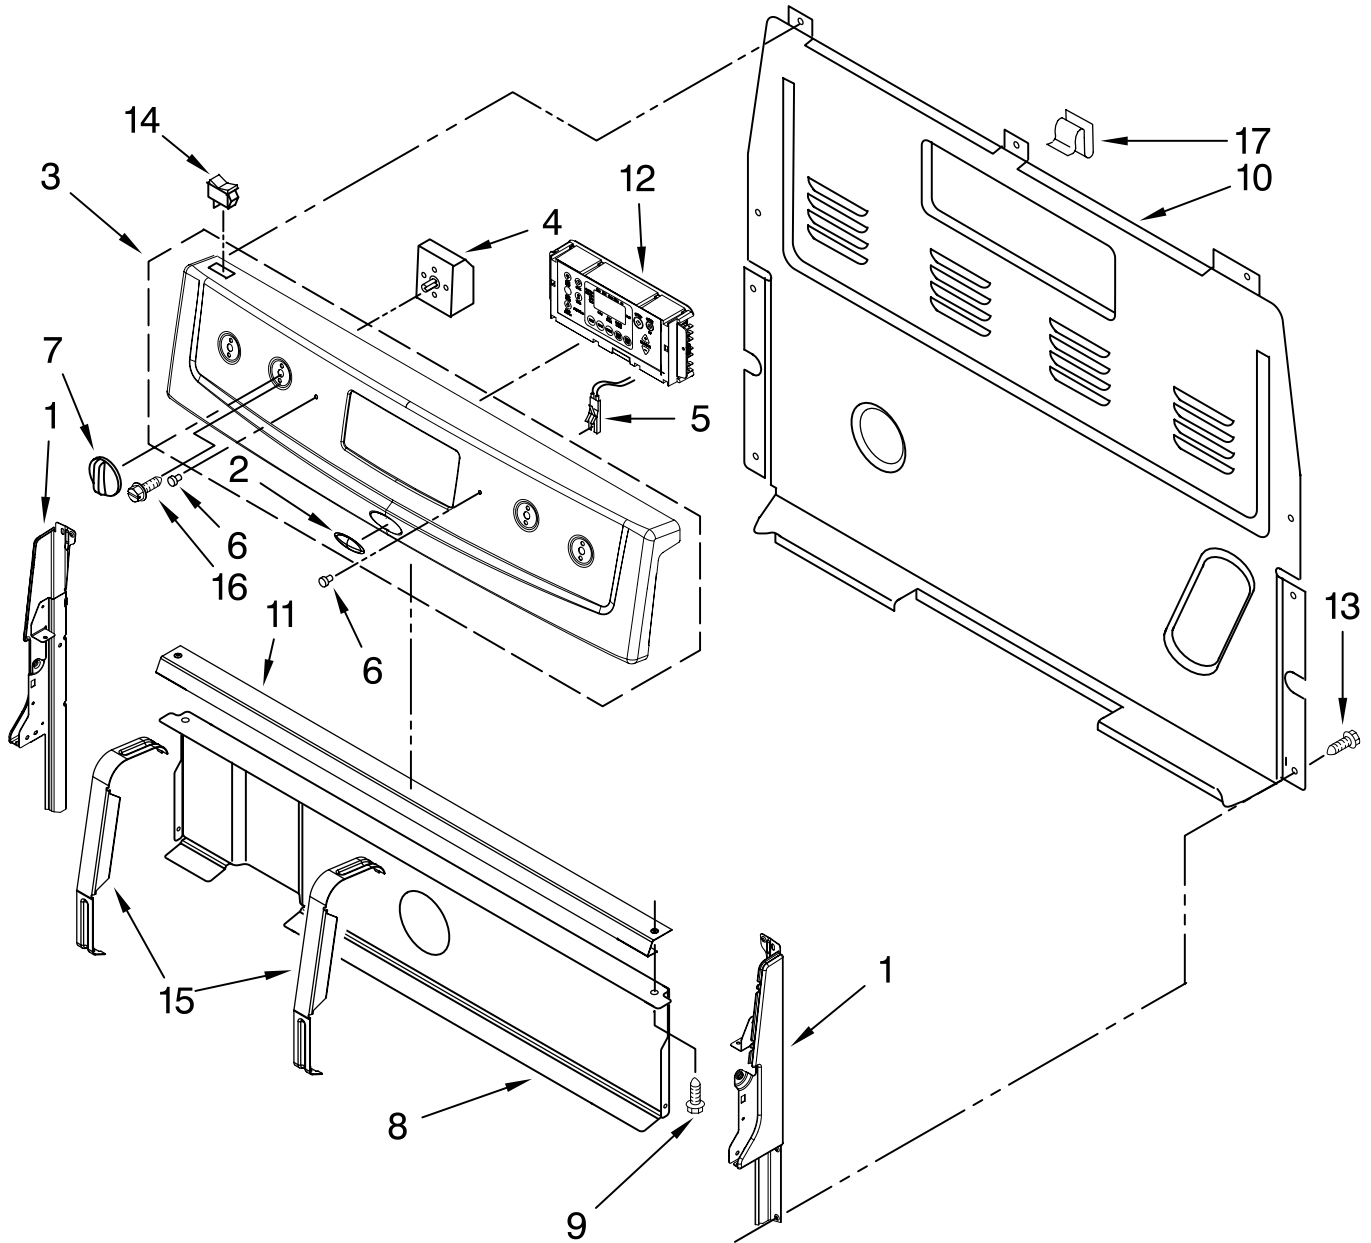

COOKTOP PARTS

For Models: RF367LXSQ1, RF367LXSB1, RF367LXSS1, RF367LXSY1
 (Designer White) (Black) (Stainless Steel)(Universal Silver)

30" ELECTRIC CERAN
 FREESTANDING RANGE
 SELF CLEAN OVEN

Illus. No.	Part No.	DESCRIPTION
1	9762996	Literature Instructions, Installation Template, Anti-Tip
	9757142	English/Spanish
	9757143	English/French
	9763001	Owners Manual
	9762979	Tech Sheet
	9762761	Safer Cooking Tips
2	W10035930	Spring, Locator
3	3196170	Screw
4		Cooktop
	9763330	White
	9763332	Black
5		Element, Surface
	8523047	2400/1000W – LF,RF
	8273994	1200 W – LR,RR
6	8272791	Bracket, Element
7	3196169	Screw

FOR ORDERING INFORMATION REFER TO PARTS PRICE LIST

CONTROL PANEL PARTS

For Models: RF367LXSQ1, RF367LXSB1, RF367LXSS1, RF367LXSY1
(Designer White) (Black) (Stainless Steel)(Universal Silver)

Illus. No.	Part No.	DESCRIPTION	Illus. No.	Part No.	DESCRIPTION	Illus. No.	Part No.	DESCRIPTION
1		Endcap	4		Switch, Infinite	11	9762095	Brkt-Mntg, Console
	W10009080	Black Left		9758060	LF,RF	12		Control, Range
	W10009090	Black Right		3148951	LR,RR		W10114381	Black
	W10009040	White Left	5	8523265	Light, Ind. (2)		W10114380	White
	W10009050	White Right	6	3196068	Lens, Light (2)	13	3196178	Screw
2	9757609	Nameplate	7		Knob, Infinite (4)	14		Switch, Rocker
3		Panel, Control		9761964	Black		3149360	White
	9762021	Black		9761962	White		3148564	Black
	9762019	White	8	8523280	Shield, Heat	15	9762078	Brkt-Mntg, EOC
	9762022	Stainless	9	3196166	Screw	16	3400882	Screw
			10	8272473	Cover, Upper	17	8273564	Clip