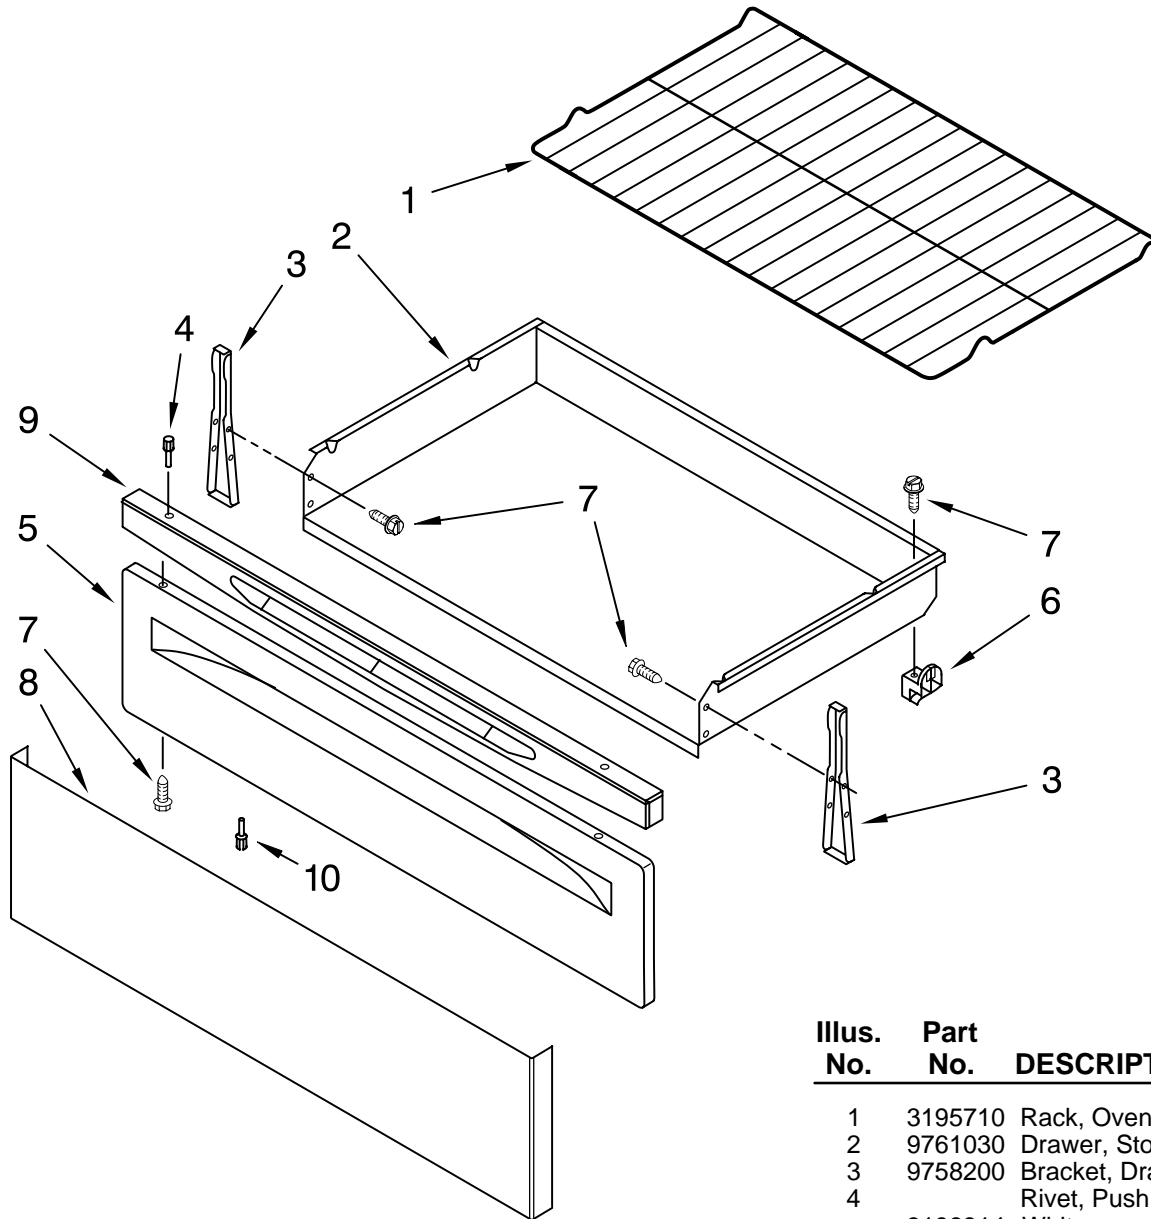

DRAWER & BROILER PARTS

For Models: RF367LXSQ1, RF367LXSB1, RF367LXSS1, RF367LXSY1
 (Designer White) (Black) (Stainless Steel)(Universal Silver)

Illus. No.	Part No.	DESCRIPTION
1	3195710	Rack, Oven (2)
2	9761030	Drawer, Storage
3	9758200	Bracket, Drawer(2)
4		Rivet, Push (2)
	3196814	White
	3196813	Black
5		Drawer Front
	8053339	White
	8053341	Black
6	8053334	Glide, Drawer (2)
7	3196168	Screw
8	9755798	Panel, Stls Model
9		Handle
	9757219	Stainless Steel
	9762251	Universal Silver
10	9781235	Clip, Stls Model