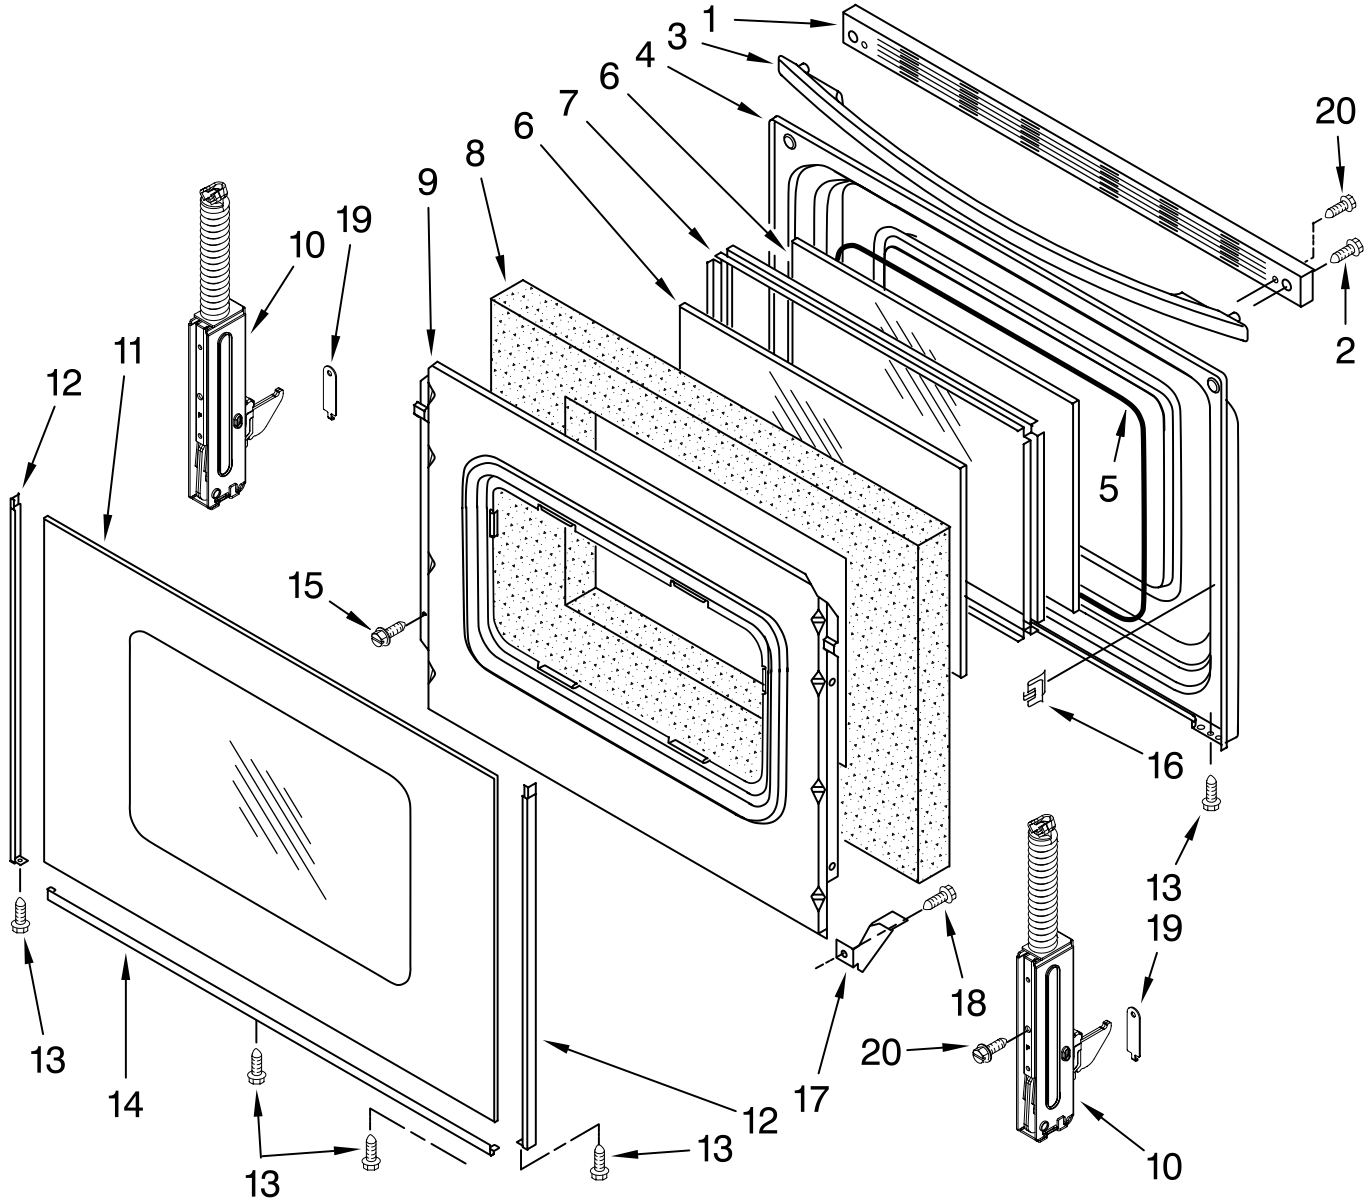

DOOR PARTS

For Models: RF367LXSQ1, RF367LXSB1, RF367LXSS1, RF367LXSY1
(Designer White) (Black) (Stainless Steel)(Universal Silver)

Illus. No.	Part No.	DESCRIPTION

1	9762391	Trim, Top
	9761975	Black
	9762394	White
	9762394	Black Stainless
	W10067560	Universal Silver
2	3196164	Screw
3	9761983	Handle, Door
	9761982	Black
	9761982	White
	9761985	SS for Unvrsl Slvr
4	9761344	Liner, Door
5	8522414	Seal, Window
6	9758162	Glass, Inner (2)

Illus. No.	Part No.	DESCRIPTION

7	3186289	Frame, Glass
8	8272618	Insulation, Door
9	9761357	Retainer, Insln
10	9761493	Hinge, Door (2)
11	W10075990	Black
	W10075980	White
	9756435	Black Stainless
12	8523171	Trim, Side
	8523165	Black Left
	8523165	Black Right
	8523172	White Left
	8523166	White Right
	W10113926	Unvrsl Slvr LH
	W10113925	Unvrsl Slvr RH

Illus. No.	Part No.	DESCRIPTION

13	3196160	Screw
14	8523177	Trim, Bottom
	8523175	Black
	8523175	White
	8523180	Black Stainless
	W10067550	Universal Silver
15	W10031790	Screw
16	3196025	Clip, Door Glass
17	3196794	Bracket, Window(2)
18	3196165	Screw
19	9761517	Clip, Dr Mntg (2)
20	W10031780	Screw

FOR ORDERING INFORMATION REFER TO PARTS PRICE LIST