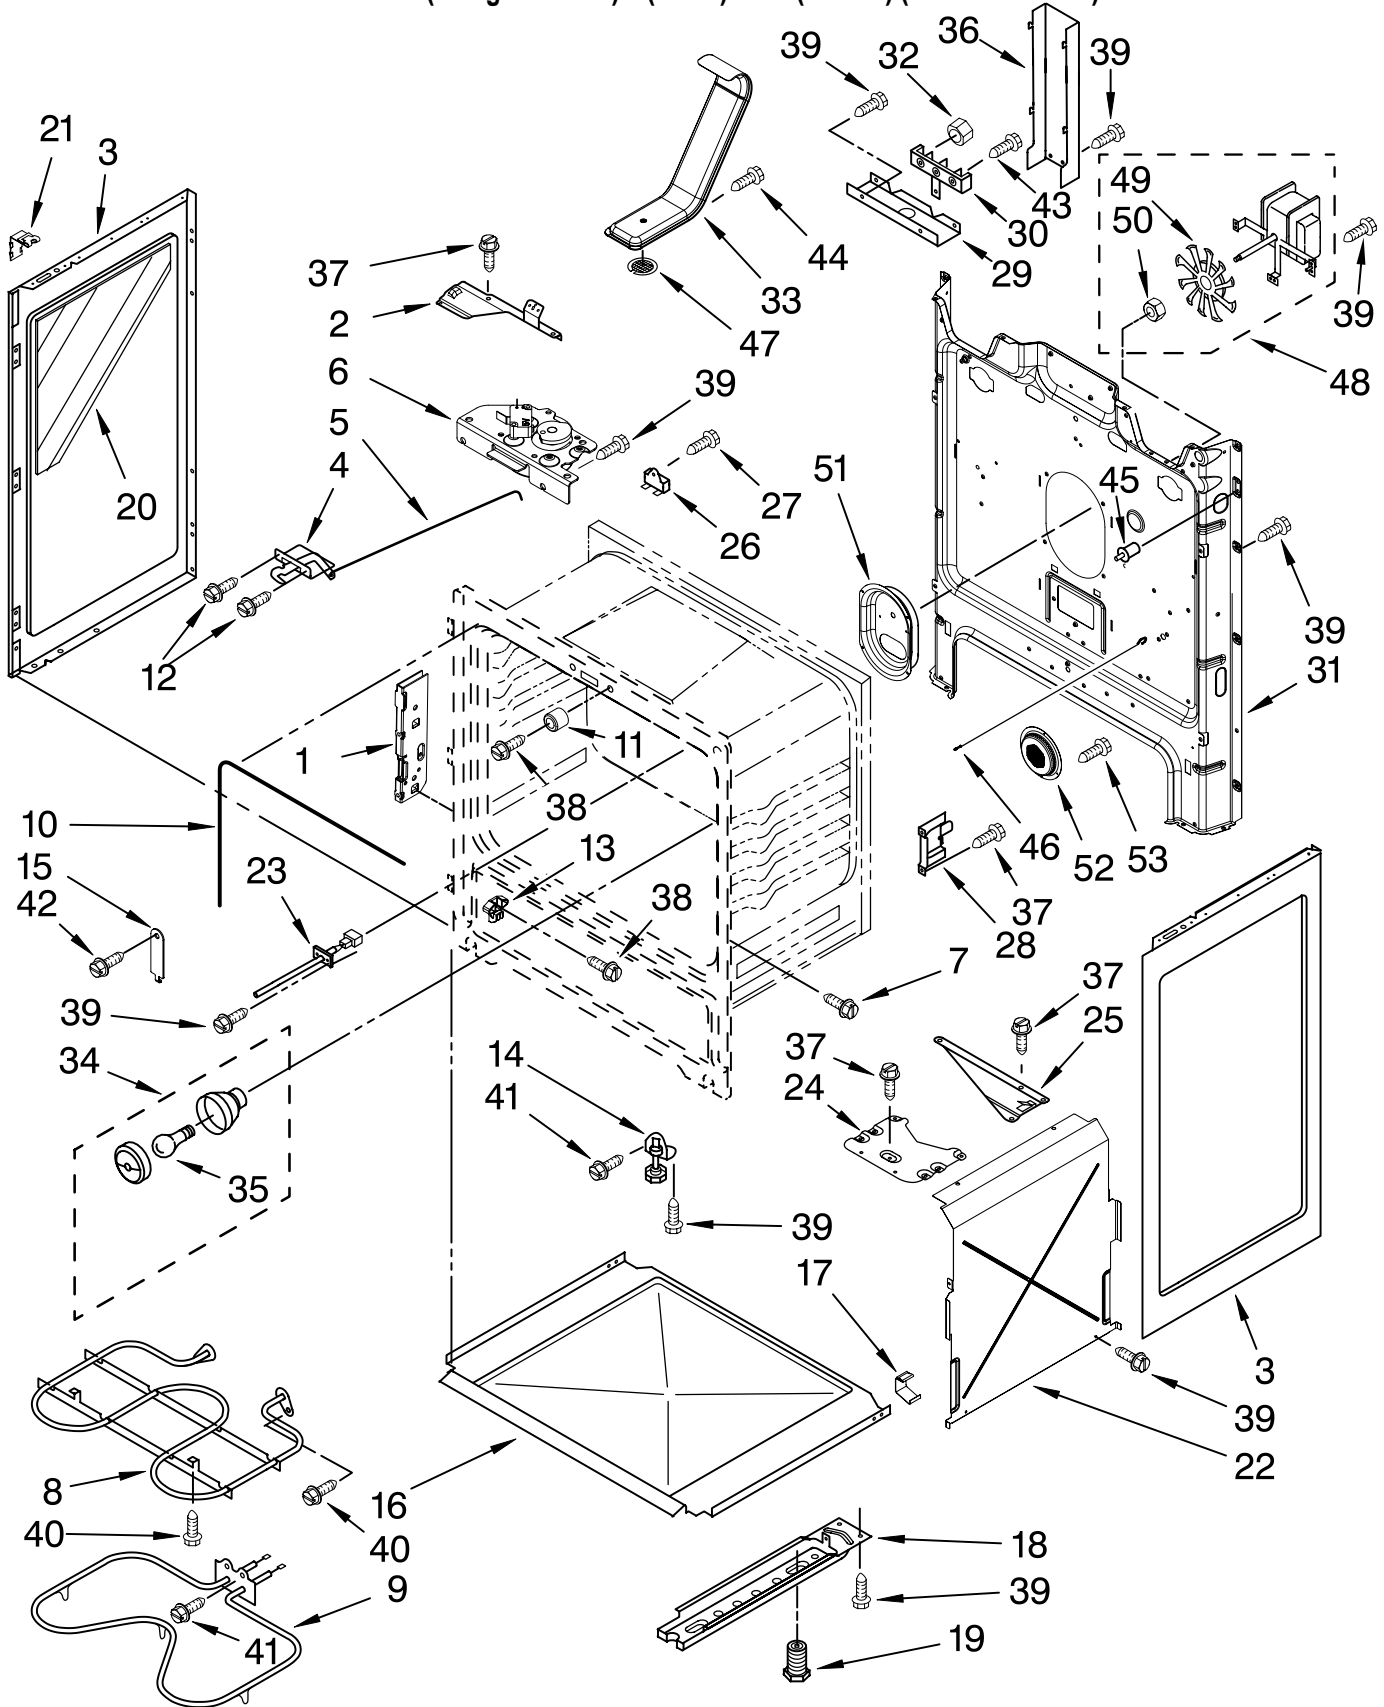

CHASSIS PARTS

For Models: RF367LXSQ4, RF367LXSB4, RF367LXSS4, RF367LXSY4
(Designer White) (Black) (S.Steel) (Universal Silver)

FOR ORDERING INFORMATION REFER TO PARTS PRICE LIST

CHASSIS PARTS

For Models: RF367LXSQ4,RF367LXSB4,RF367LXSS4,RF367LXSY4

(Designer White) (Black) (S.Steel) (Universal Silver)

Illus. No.	Part No.	DESCRIPTION	Illus. No.	Part No.	DESCRIPTION	Illus. No.	Part No.	DESCRIPTION
1	9760407	Brkt-Mntg,Dr Hnge	21	9761512	Clip- Mounting	41	3196179	Screw
2	8273905	Support, Corner LR	22	9758238	Retainer, Side (2)	42	W10031780	Screw
3		Panel, Side (2)	23	8273902	Sensor, Oven	43	3400016	Screw
	8053830	White-Textured	24	3195736	Support, Front (2)	44	3196566	Screw
	8053832	Blk/Stnls/Unv Slv.	25	3195987	Support, Corner RR	45	9757238	Switch - Door
4	9761013	Latch, Door	26	3196548	Fuse, Thermal	46	9757239	Rod - Door Switch
5	W10078380	Rod, Latch	27	3196172	Screw			Rear Mount
6	W10107830	Latch Asy, Rear	28	3186116	Support, Oven (2)	47	9761301	Screen - Catalyst
7	W10067840	Screw	29	3186034	Bracket, Service	48	9758925	Fan, Motor Cnvctn
8	9757340	Element, Broil	30	9761958	Block, Terminal	49	4452226	Blade, Fan
9	9758541	Element, Bake	31	9757029	Back, Main	50	4452227	Nut
10	8522416	Seal, Oven Door	32	112432	Nut (3)	51	9755776	Bracket, Fan
11	9758701	Spacer, Door	33	9761299	Vent Tube Asm	52	9755775	Cover, Fan
12	3196560	Screw	34	3196701	Light Socket Assy	53	4449809	Screw
13	W10114344	Glide, Drawer (2)	35	311255	Bulb, Oven Light			
14	3196037	Foot, Front (2)	36	9758283	Cover, Box			
15	9761517	Clip,Door Mntg(2)	37	3196165	Screw			
16	8054068	Tray, Insulation	38	3196168	Screw			
17	3196576	Clip, Panel (6)	39	3196178	Screw			
18	9760314	Rail, Base (2)	40	3196174	Screw			
19	W10058460	Foot, Rear (2)						
20	9761490	Insulation						

INSULATION

8272616	Insulation, Wrap
9755772	Insulation, Back
8272613	Insulation, Vent

FOR ORDERING INFORMATION REFER TO PARTS PRICE LIST