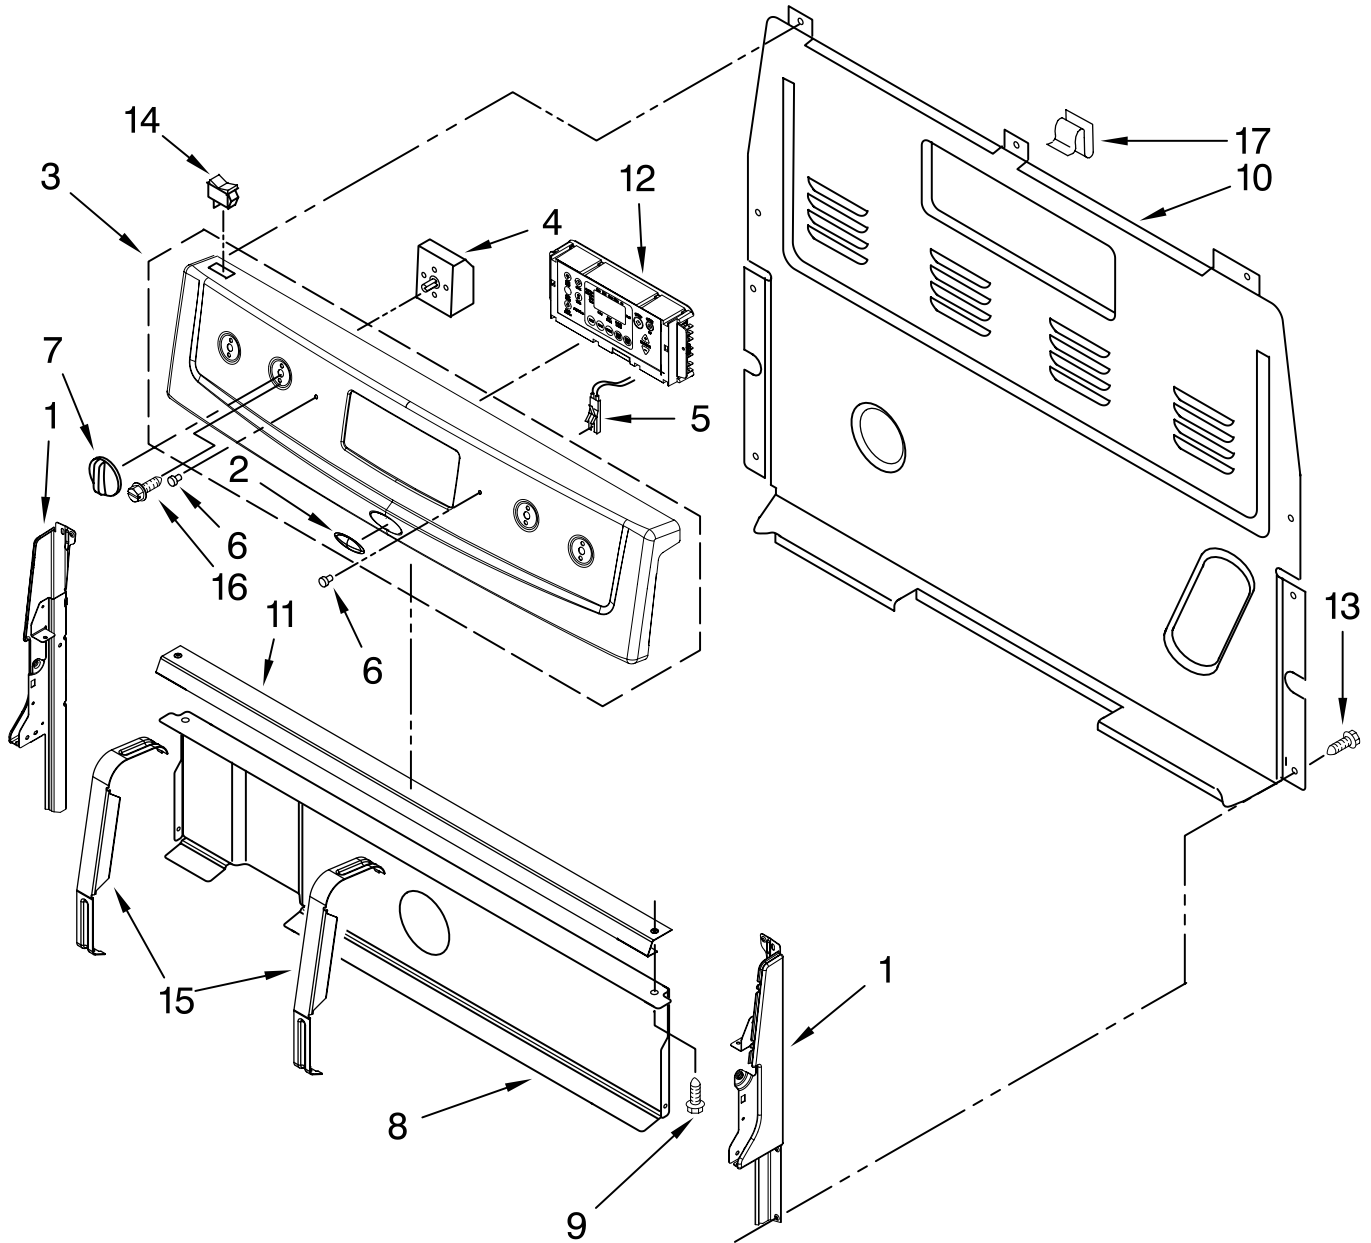

COOKTOP PARTS

For Models: RF367LXSQ4,RF367LXSB4,RF367LXSS4,RF367LXSY4
 (Designer White) (Black) (S.Steel) (Universal Silver)

30" ELECTRIC CERAN
 FREESTANDING RANGE
 SELF CLEAN OVEN

Illus. No.	Part No.	DESCRIPTION
1	W10141166	Literature Instructions, Installation Template, Anti-Tip
	9757142	English/Spanish
	9757143	English/French
	W10162204	Owners Manual
	W10133896	Tech Sheet
	9762761	Safer Cooking Tips
2	W10035930	Spring, Locator
3	3196170	Screw
4		Cooktop
	W10134937	White
	W10134936	Blk/Stls/Unv Slv
5		Element, Surface
	8523047	2400/1000W – LF,RF
	8273994	1200 W – LR,RR
6	8272791	Bracket, Element
7	3196169	Screw

FOR ORDERING INFORMATION REFER TO PARTS PRICE LIST

CONTROL PANEL PARTS

For Models: RF367LXSQ4,RF367LXSB4,RF367LXSS4,RF367LXSY4
(Designer White) (Black) (S.Steel) (Universal Silver)

Illus. No.	Part No.	DESCRIPTION
1		Endcap
	W10009080	Black Left
	W10009090	Black Right
	W10009040	White Left
	W10009050	White Right
2	9757609	Nameplate
3		Panel, Control
	W10118052	Black
	W10117604	White
	W10118053	Stnls./Unv.Slv.Mdl