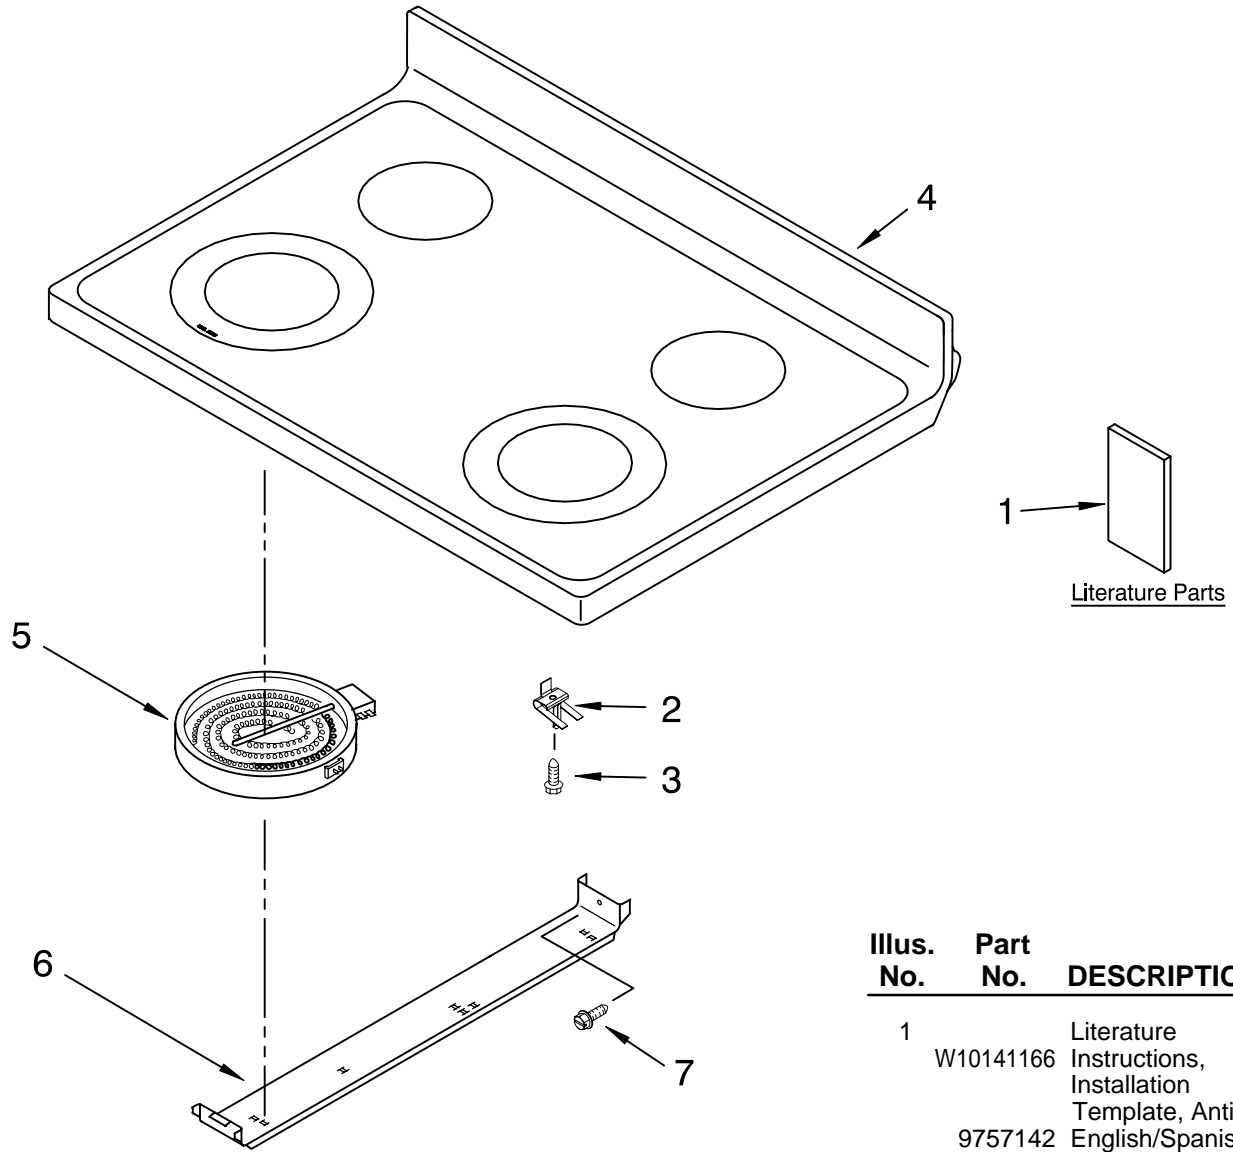

COOKTOP PARTS

For Models: RF367LXSQ4,RF367LXSB4,RF367LXSS4,RF367LXSY4
 (Designer White) (Black) (S.Steel) (Universal Silver)

30" ELECTRIC CERAN
 FREESTANDING RANGE
 SELF CLEAN OVEN

Illus. No.	Part No.	DESCRIPTION
1	W10141166	Literature Instructions, Installation Template, Anti-Tip
	9757142	English/Spanish
	9757143	English/French
	W10162204	Owners Manual
	W10133896	Tech Sheet
	9762761	Safer Cooking Tips
2	W10035930	Spring, Locator
3	3196170	Screw
4		Cooktop
	W10134937	White
	W10134936	Blk/Stls/Unv Slv
5		Element, Surface
	8523047	2400/1000W – LF,RF
	8273994	1200 W – LR,RR
6	8272791	Bracket, Element
7	3196169	Screw

FOR ORDERING INFORMATION REFER TO PARTS PRICE LIST

CONTROL PANEL PARTS

For Models: RF367LXSQ4,RF367LXSB4,RF367LXSS4,RF367LXSY4
(Designer White) (Black) (S.Steel) (Universal Silver)

Illus. No.	Part No.	DESCRIPTION
1		Endcap
	W10009080	Black Left
	W10009090	Black Right
	W10009040	White Left
	W10009050	White Right
2	9757609	Nameplate
3		Panel, Control
	W10118052	Black
	W10117604	White
	W10118053	Stnls./Unv.Slv.Mdl

Illus. No.	Part No.	DESCRIPTION
4		Switch, Infinite
	9758060	LF,RF
	3148951	LR,RR
5	8523265	Light, Ind. (2)
6	3196068	Lens, Light (2)
7		Knob, Infinite (4)
	9761964	Black
	9761962	White
8	W10134247	Shield, Heat
9		Screw
	3196166	White
	3196168	Black
10	8272473	Cover, Upper