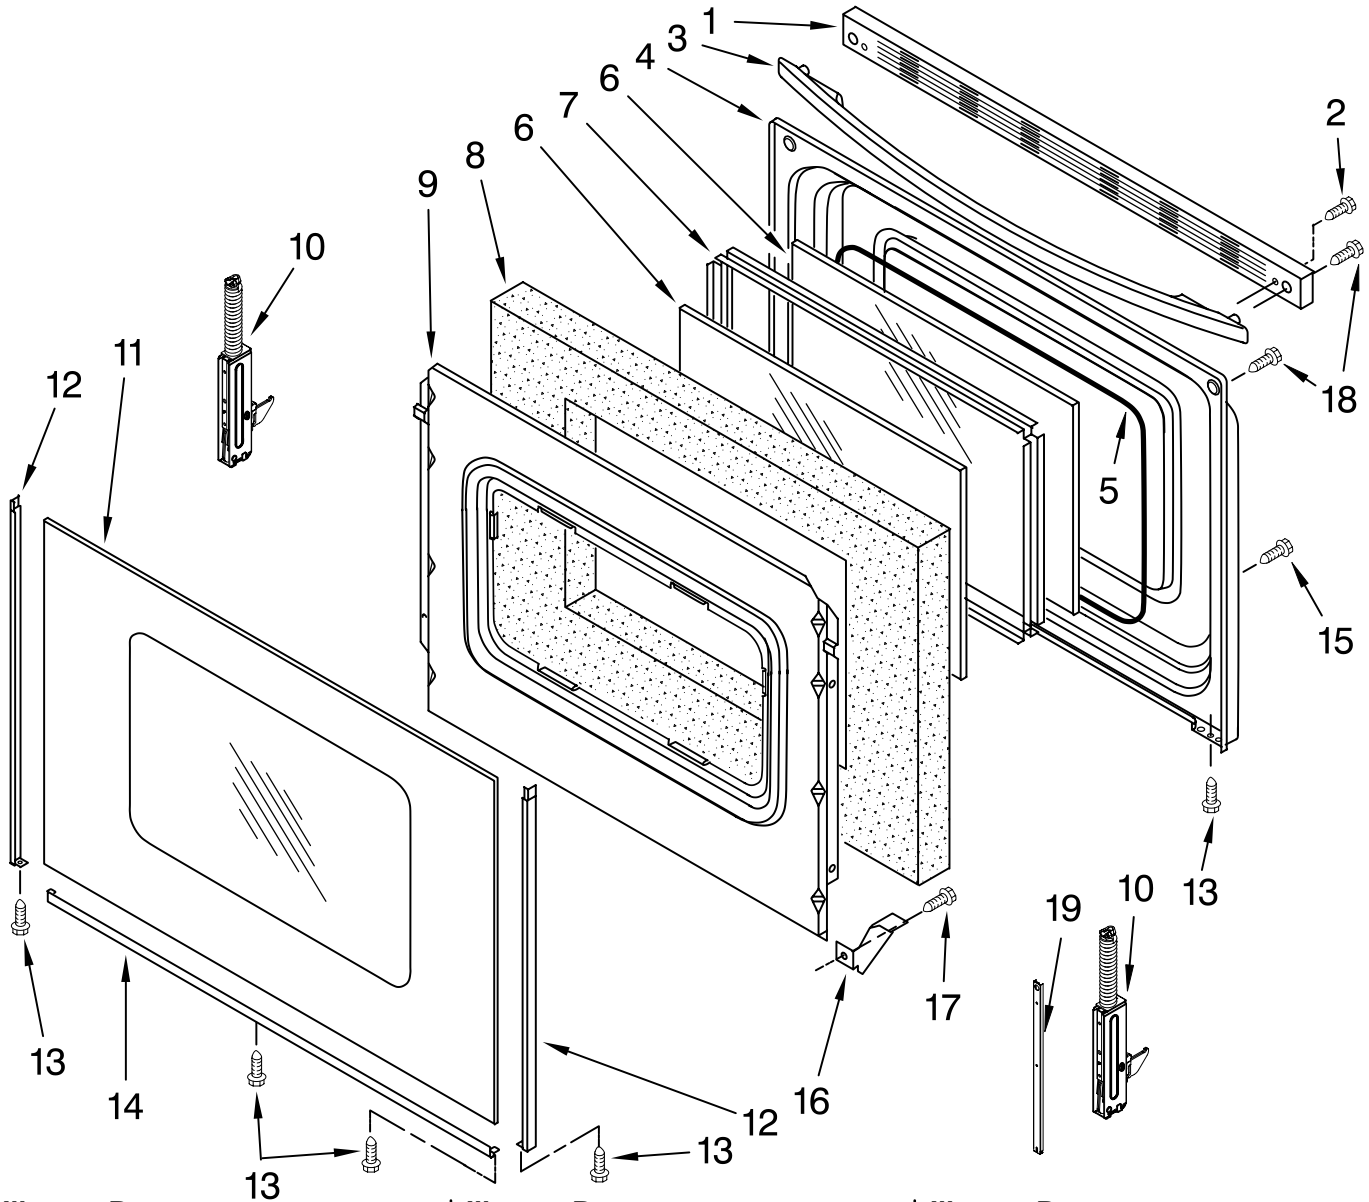

DOOR PARTS

For Models: RF367LXSQ4, RF367LXSB4, RF367LXSS4, RF367LXSY4
(Designer White) (Black) (S.Steel) (Universal Silver)

Illus. No.	Part No.	DESCRIPTION	
1		Trim, Top	
	9762391	Black	
	9761975	White	
	9762394	Black Stainless	
	W10067560	Universal Silver	
2	3196164	Screw	
3		Handle, Door	
	9761983	Black	
	9761982	White	
	9761985	Universal Silver	
4	9761344	Liner, Door	
5	8522414	Seal, Window	
6	9758162	Glass, Inner (2)	
	3186289	Frame, Glass	

Illus. No.	Part No.	DESCRIPTION
8	8272618	Insulation, Door
9	9761357	Retainer, Insln
10		Hinge, Door (2)
11	9761493	White/Black Mdl.
	9761496	Stnls/Unv Slv Mdl.
	W10075990	Black
	W10075980	White
12	W10154806	Black Stainless
		Trim, Side
	8523171	Black Left
	8523165	Black Right
	8523172	White Left
	8523166	White Right
	W10113926	Gray Left
	W10113925	Gray Right

Illus. No.	Part No.	DESCRIPTION
13	3196160	Screw
14		Trim, Bottom
	8523177	Black
	8523175	White
	8523180	Black Stainless
	W10067550	Universal Silver
15	W10031790	Screw
16	3196794	Bracket, Window(2)
17	3196165	Screw
18	W10031780	Screw
19	W10113759	Strap, Door

FOR ORDERING INFORMATION REFER TO PARTS PRICE LIST