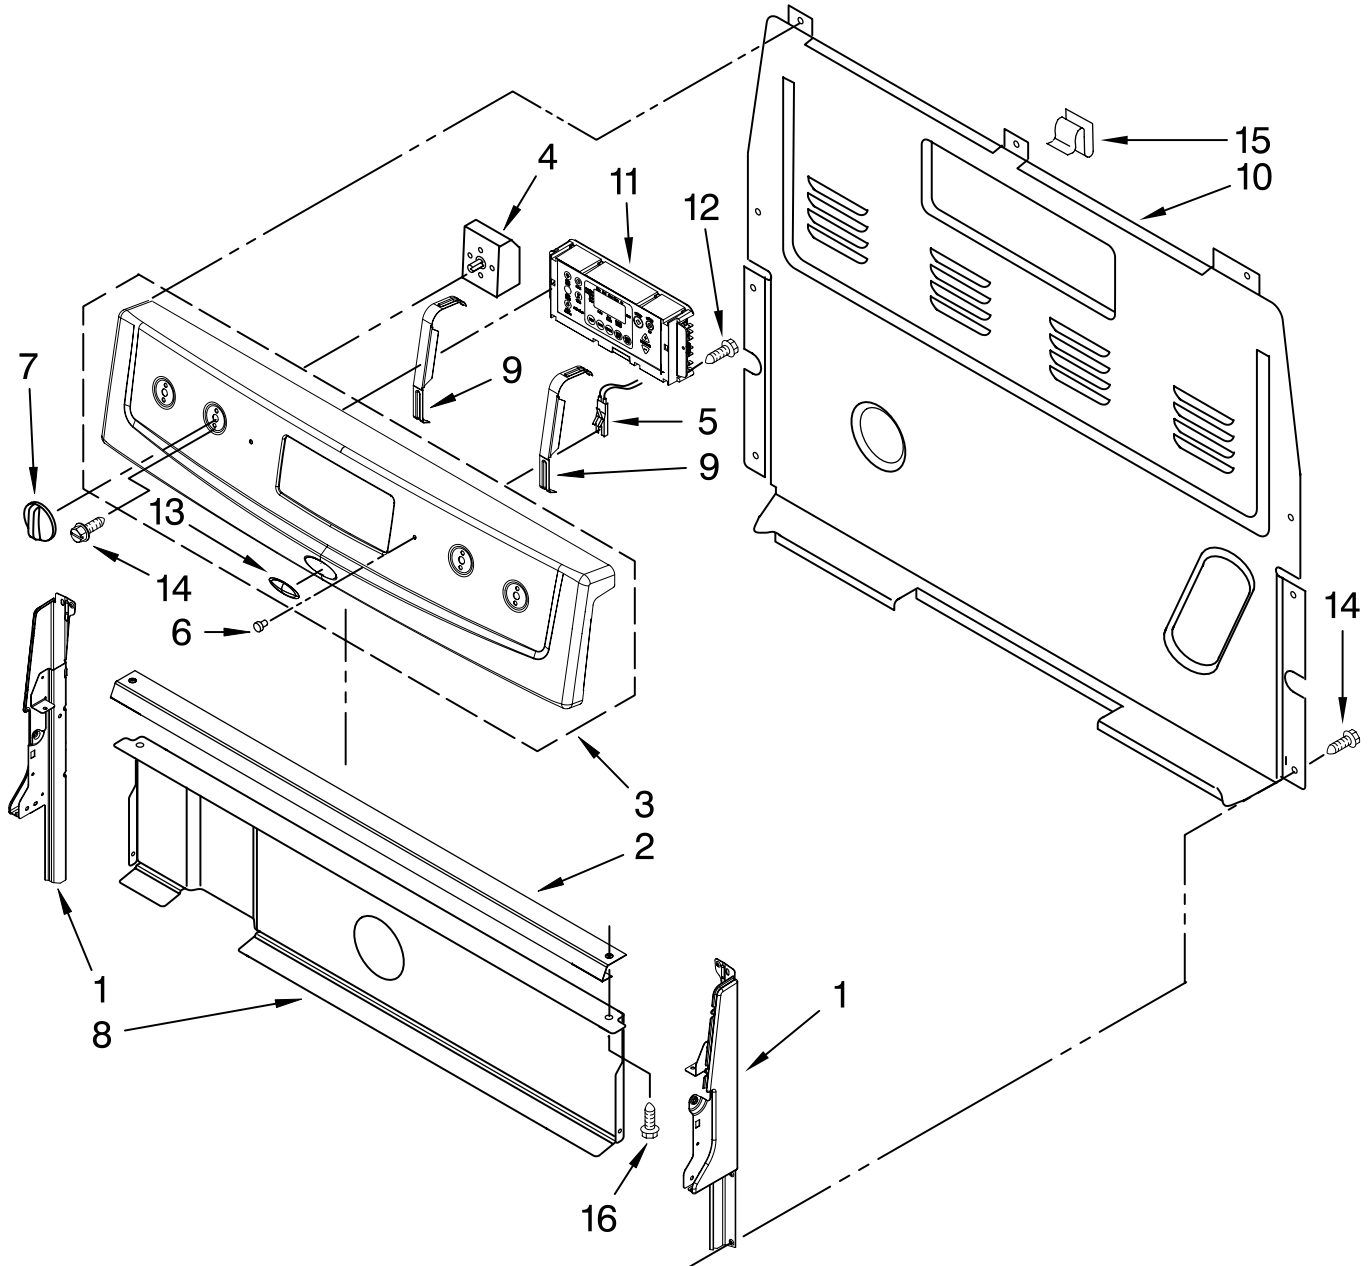

CONTROL PANEL PARTS

For Models: RF265LXTQ3, RF265LXTB3, RF265LXTT3, RF265LXTS3, RF265LXTY3
(White) (Black) (Biscuit) (S.Steel) (Univ.Silver)

Illus. No.	Part No.	DESCRIPTION
1		Endcap
	W10009040	White Left Hand
	W10009050	White Right Hand
	W10009080	Black Left Hand
	W10009090	Black Right Hand
	W10009060	Biscuit, LH
	W10009070	Biscuit, RH
2	9762095	Bracket, Console
3		Panel, Control
	9762023	White
	9762026	Stainless Steel
	9762025	Black
	9762024	Biscuit

Illus. No.	Part No.	DESCRIPTION
4		Switch, Infinite
	9758060	Left Front (Dual)
	3148951	Left Rear
	3148951	Right Rear
	9758060	Right Front (Dual)
5	8523265	Light, Indicator
6	3196068	Lens, Light
7		Knob, Infinite (4)
	9761962	White
	9761964	Black
	9761963	Biscuit
8	W10134247	Shield, Heat
9	9762078	Brkt, Mntg EOC

Illus. No.	Part No.	DESCRIPTION
10	8272473	Cover, Rear
11		Control, Range
	W10108090	White
	W10108100	Black
	W10108110	Biscuit
12	3196178	Screw
13	9757609	Nameplate
14	3400882	Screw
15	8273564	Clip, Cover
16		Screw
	3196166	White
	3196168	Black
	8281194	Biscuit

FOR ORDERING INFORMATION REFER TO PARTS PRICE LIST