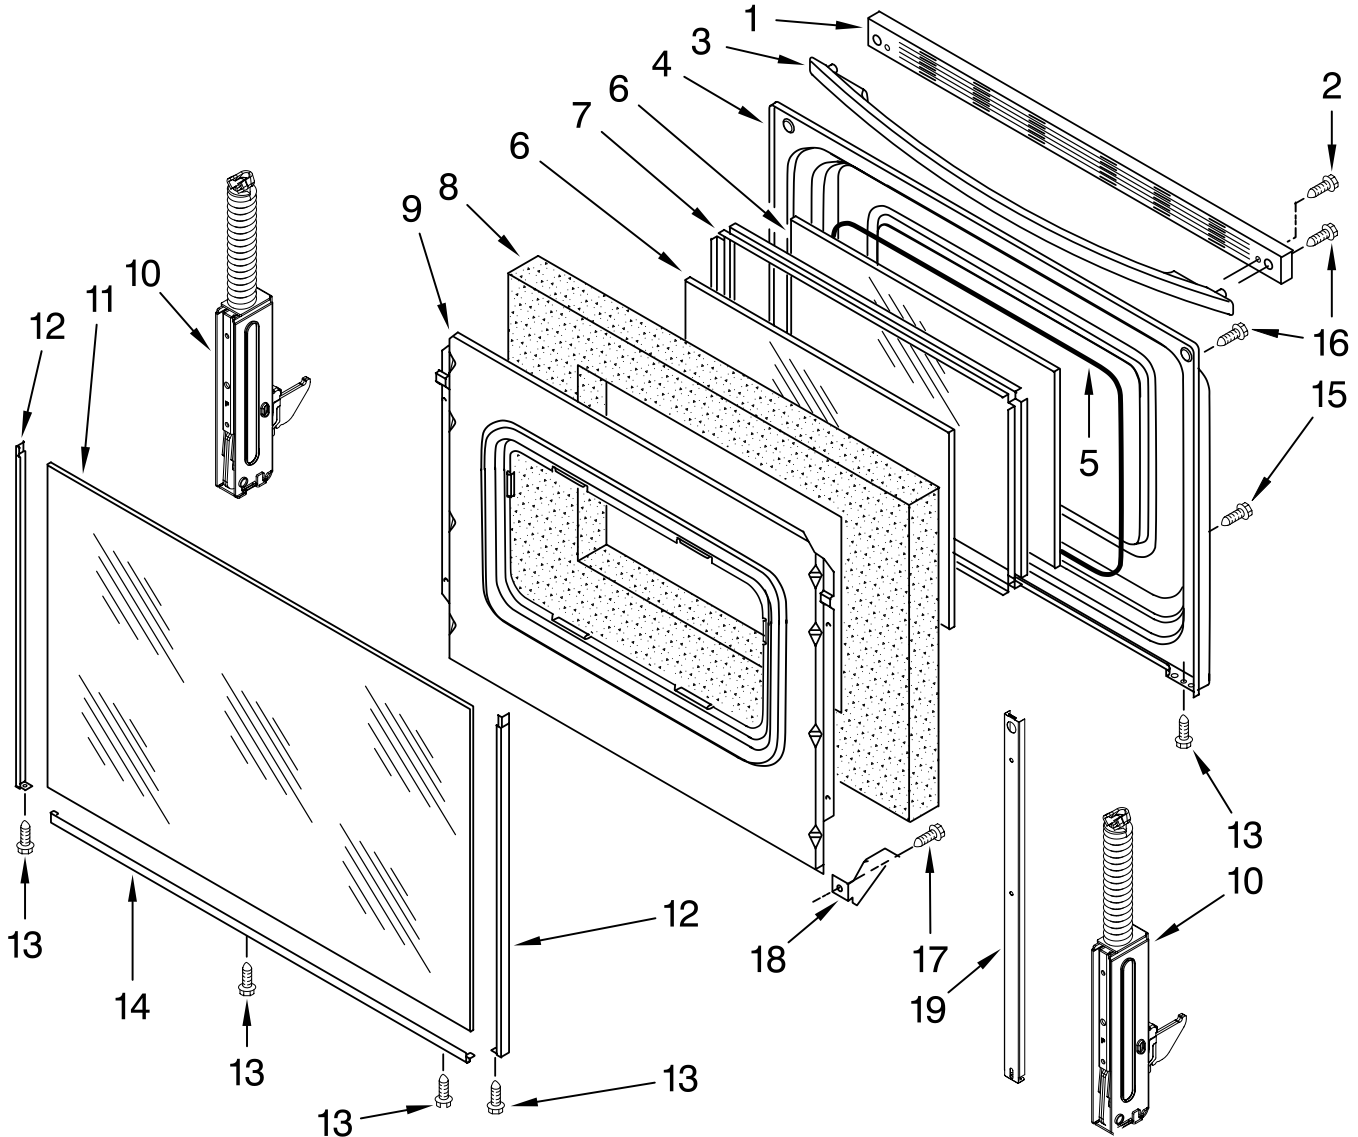

DOOR PARTS

For Models: RF265LXTQ3, RF265LXTB3, RF265LXTT3, RF265LXTS3, RF265LXTY3
(White) (Black) (Biscuit) (S.Steel) (Univ.Silver)

Illus. No.	Part No.	DESCRIPTION
1	9761975	Trim, Top
	9762394	White
	9762391	Stainless Model
	9762391	Black
	9761976	Biscuit
	W10067560	Universal Silver
2	3196164	Screw
3		Handle, Door
	9761982	White
	9761983	Black
	9761984	Biscuit
	9761985	Universal Silver
4	9761344	Liner, Door
5	8522414	Seal, Window
6	9758162	Glass, Inner (2)
7	3186289	Frame, Glass
8	8272618	Insulation, Door

Illus. No.	Part No.	DESCRIPTION
9	9761357	Retainer, Insul.
10		Hinge, Door (2)
	9761493	White,Black,Bisc.
	9761496	Stainless Model
11		Glass, Outer
	W10075980	White
	W10075990	Black
	W10076000	Biscuit
	W10154806	Stainless Steel
12		Trim, Side
	8523172	White Left Hand
	8523166	White Right Hand
	8523171	Black Left Hand
	8523165	Black Right Hand
	8523173	Biscuit Left Hand
	8523167	Biscuit Right Hand
	W10113926	Gray Left Hand
	W10113925	Gray Right Hand

Illus. No.	Part No.	DESCRIPTION
13	3196160	Screw
14		Trim, Lower
	8523175	White
	8523177	Black
	8523178	Biscuit
	8523180	Stainless Model
	W10067550	Universal Silver
15	W10031790	Screw
16	W10031780	Screw
17	3196165	Screw
18	3196794	Bracket, Window(2)
19	W10113759	Strap, Door

FOR ORDERING INFORMATION REFER TO PARTS PRICE LIST