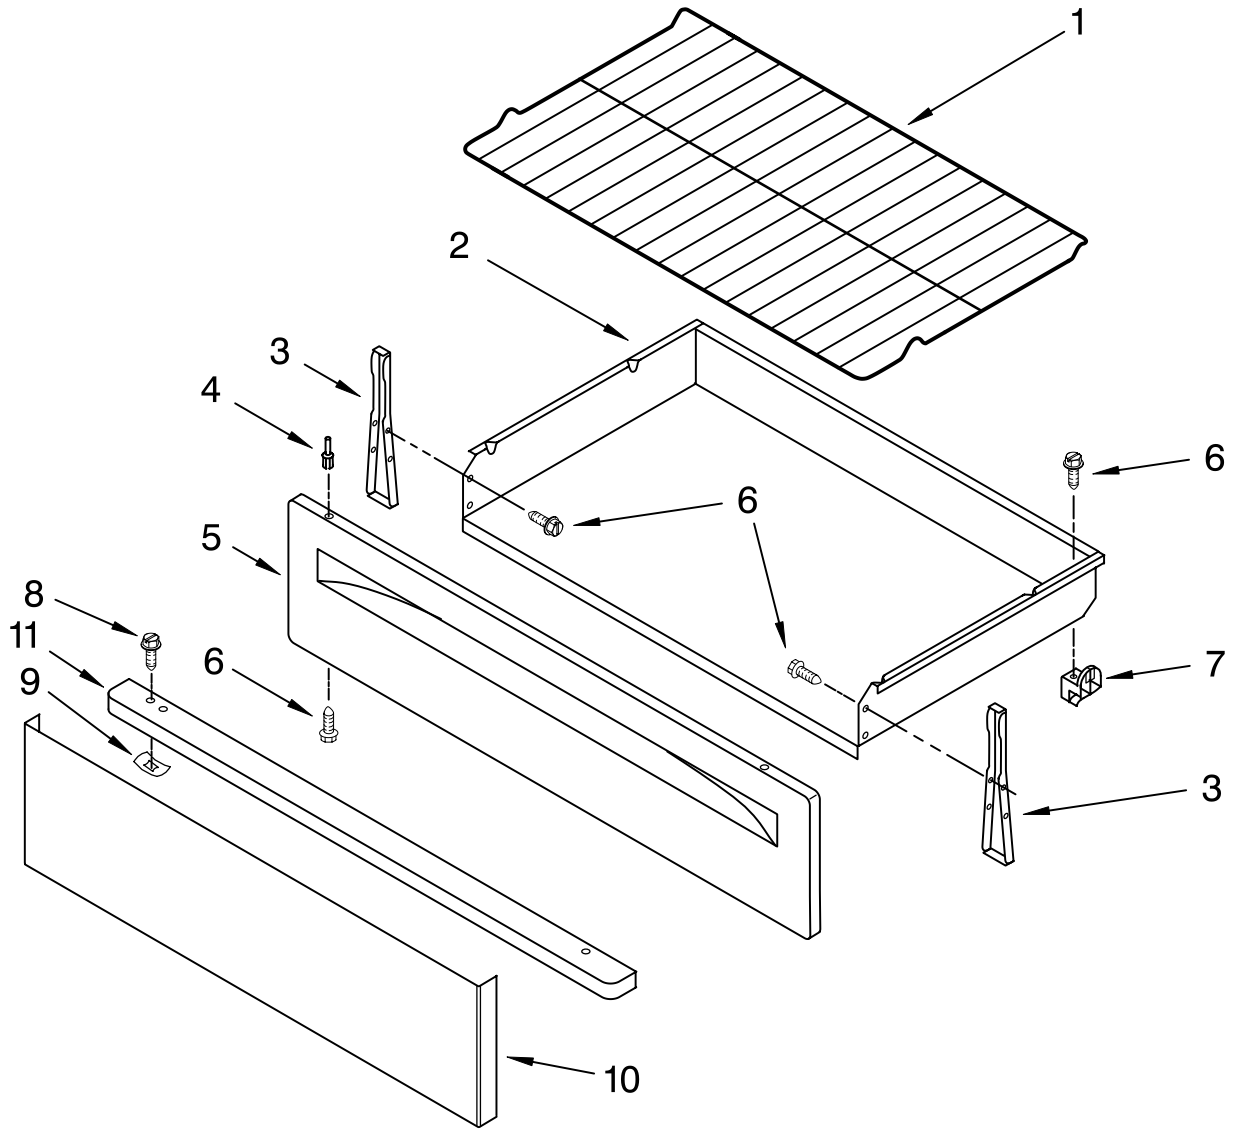

DRAWER PARTS

For Models: RF265LXTQ3, RF265LXTB3, RF265LXTT3, RF265LXTS3, RF265LXTY3
(White) (Black) (Biscuit) (S.Steel) (Univ.Silver)

Illus. No.	Part No.	DESCRIPTION
1	W10138079	Rack, Oven (2)
2	9761031	Drawer, Storage
3	9758200	Brkt-Mntg, Drawer
4		Rivet, Push (2)
	3196814	White
	3196813	Black
	3196815	Almond

Illus. No.	Part No.	DESCRIPTION
5		Panel, Drawer Frnt
	8053339	White
	8053341	Black
	8272501	Biscuit
6	3196168	Screw
7	8053334	Glide, Drawer (2)

Illus. No.	Part No.	DESCRIPTION
8	W10031790	Screw(Stls. Model)
9	9781235	Clip(Stls. Model)
10	W10133363	Panel(Stls. Model)
11		Handle
	9757219	(Stainless Model)
	9762251	(Univ.Silver Mod.)

FOR ORDERING INFORMATION REFER TO PARTS PRICE LIST