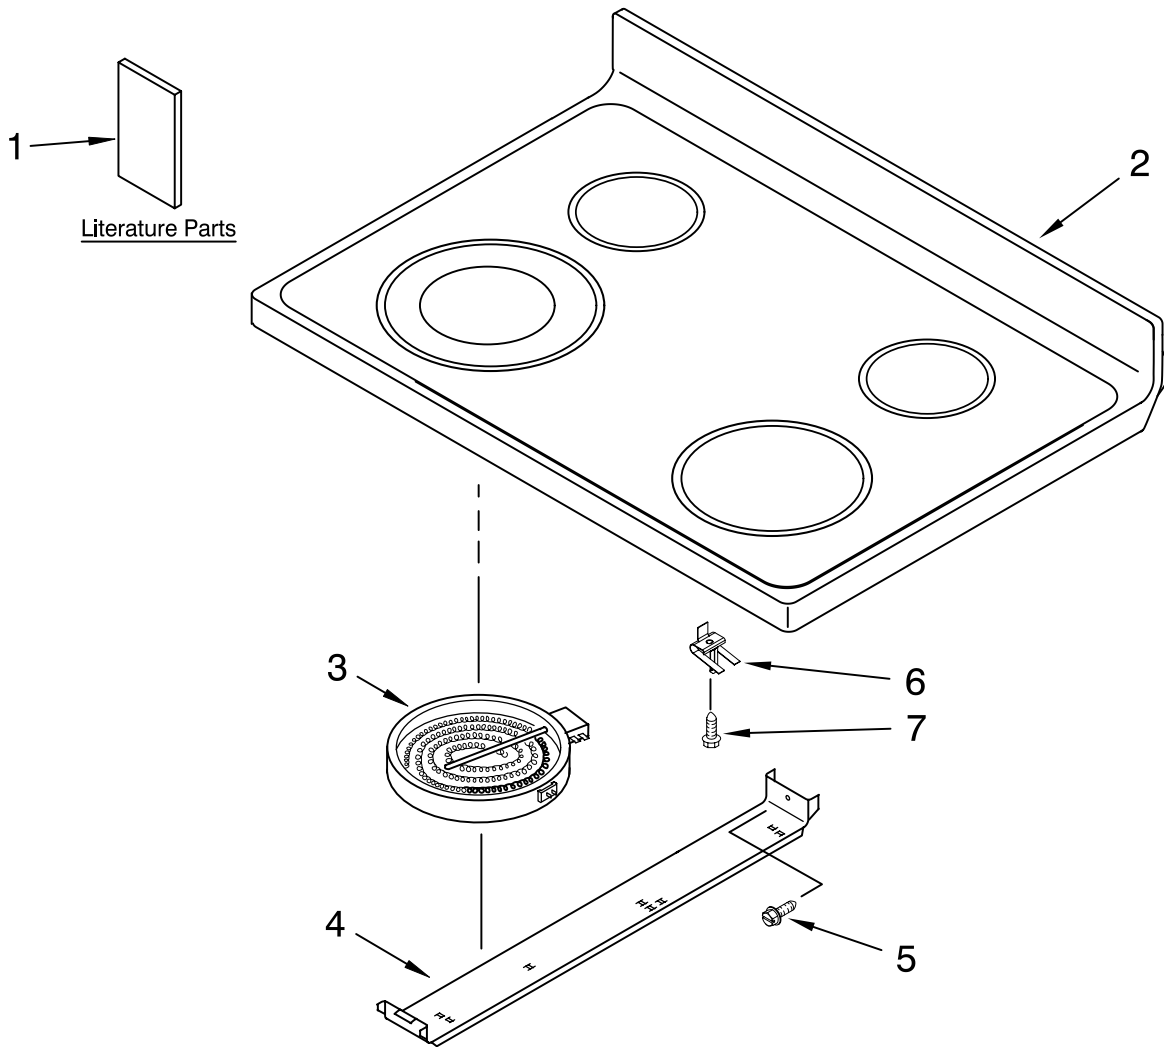

COOKTOP PARTS

For Models: RF265LXTQ3, RF265LXTB3, RF265LXTT3, RF265LXTS3, RF265LXTY3
(White) (Black) (Biscuit) (S.Steel) (Univ.Silver)

30" ELECTRIC CERAN
FREESTANDING RANGE
SELF CLEAN CONVECTION OVEN

Illus. No.	Part No.	DESCRIPTION
1		Literature Parts
	W10162204	Owner's Manual
	W10134252	Tech Sheet
	W10141166	Installation Instructions
		Template, Anti-Tip
	9757143	English/French
	9757142	English/Spanish
	9762761	Brochure, Tips Safe Cooking

Illus. No.	Part No.	DESCRIPTION
2		Cooktop
	W10134940	White
	W10134939	Black
	W10134941	Biscuit
3		Element, Surface
	8523047	2400/1000 W - LF
	8273994	1200 W - LR & RR
	8273992	2500 W - RF

Illus. No.	Part No.	DESCRIPTION
4		Bracket, Element
	8272791	(2)
5	3196169	Screw
6	W10035930	Spring, Locator
7	3196170	Screw

FOR ORDERING INFORMATION REFER TO PARTS PRICE LIST