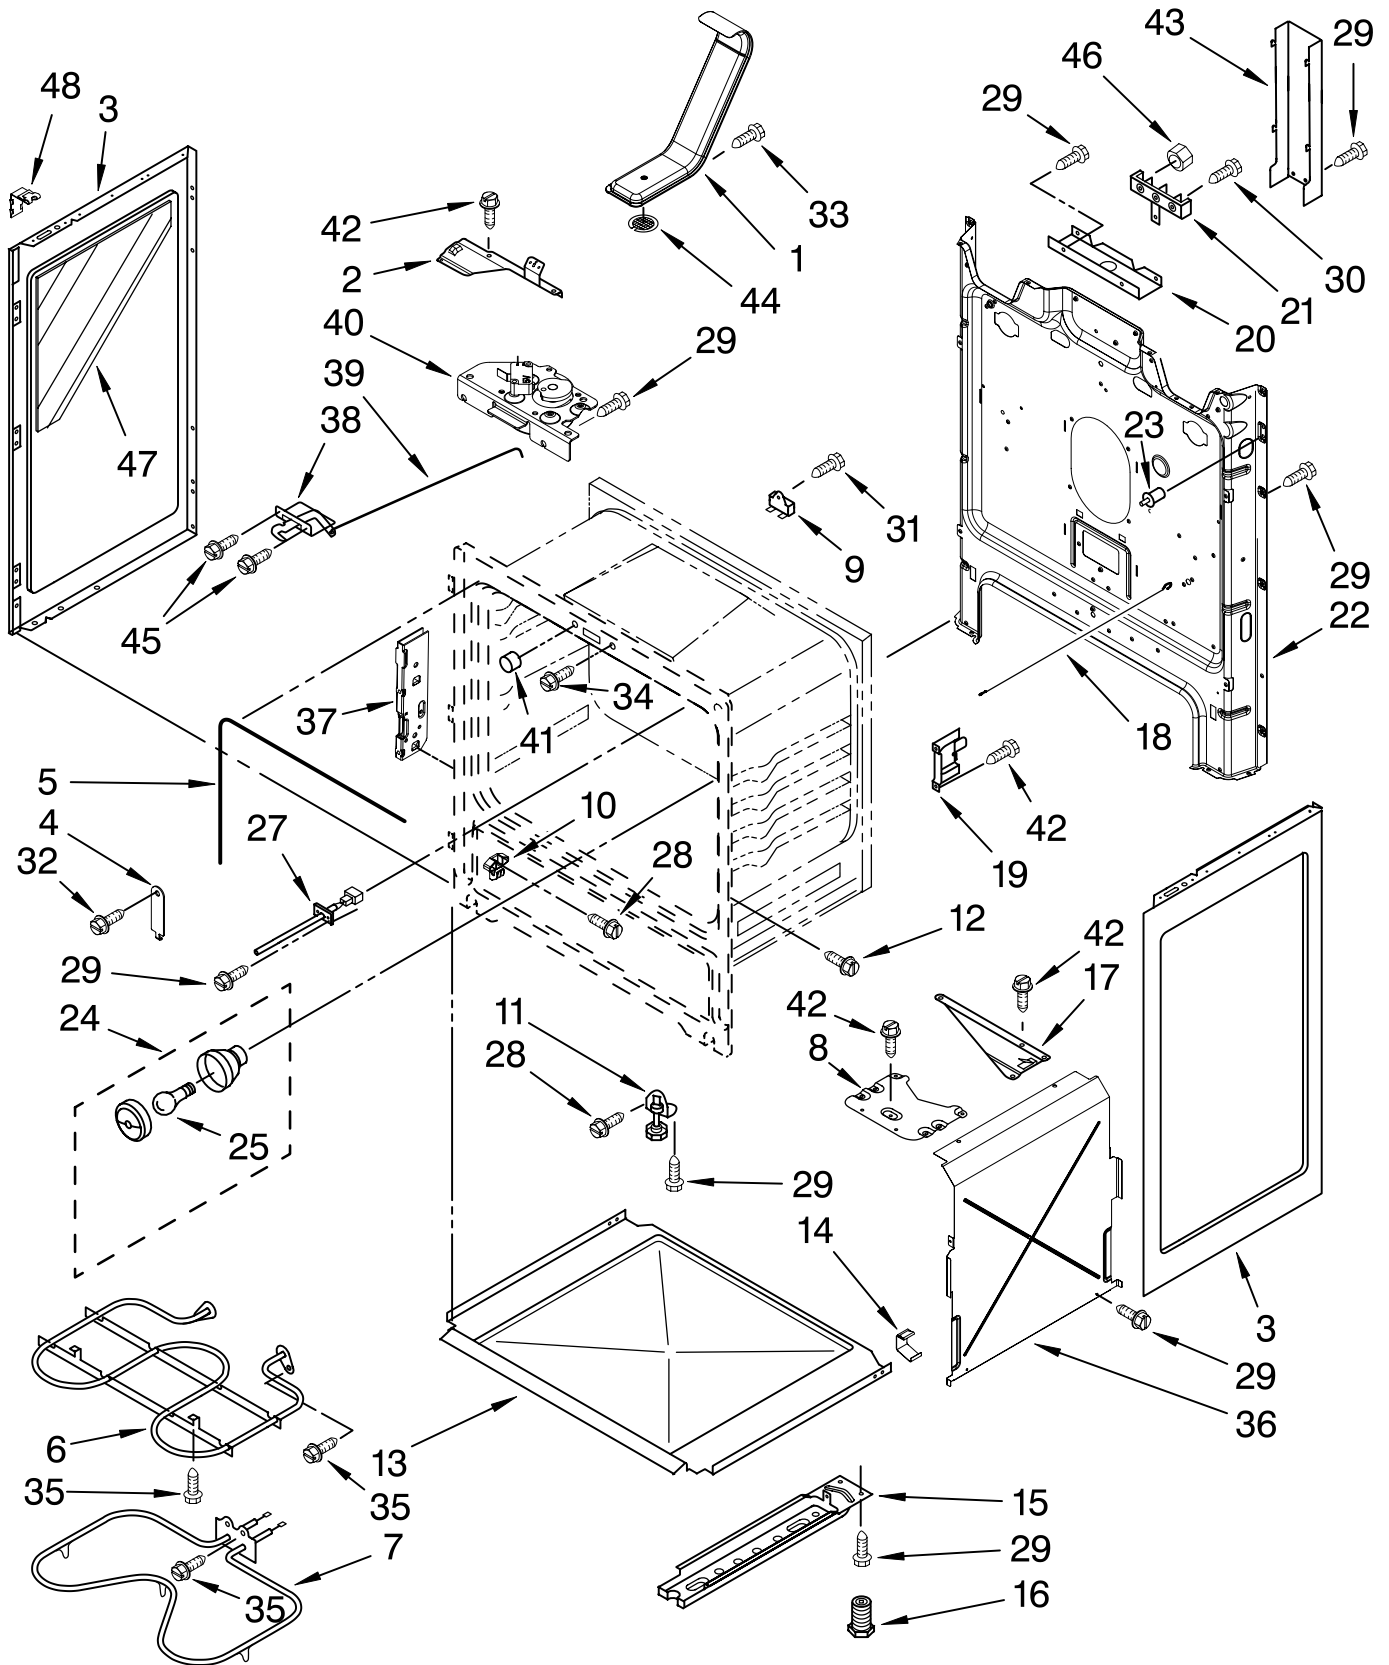

CHASSIS PARTS

For Models: RF265LXTQ3, RF265LXTB3, RF265LXTT3, RF265LXTS3, RF265LXTY3
(White) (Black) (Biscuit) (S.Steel) (Univ.Silver)

FOR ORDERING INFORMATION REFER TO PARTS PRICE LIST

CHASSIS PARTS

For Models: RF265LXTQ3, RF265LXTB3, RF265LXTT3, RF265LXTS3, RF265LXTY3
(White) (Black) (Biscuit) (S.Steel) (Univ.Silver)

Illus. No.	Part No.	DESCRIPTION	Illus. No.	Part No.	DESCRIPTION	Illus. No.	Part No.	DESCRIPTION
1	9761299	Vent Tube Asmbly	16	W10058460	Foot, Rear (2)	35	3196174	Screw
2	8273905	Support, Corner LR	17	3195987	Guard, Wire	36	9758238	Retainer, Side (2)
3		Panel, Side (2)	18	9757239	Rod – Dr Switch	37	9760407	Brkt – Mounting
	8053830	White	19	3186116	Support, Oven (2)	38	9761013	Latch, Door
	8053832	Black	20	3186034	Bracket, Service	39	W10078380	Rod, Latch
	8272519	Biscuit	21	9761958	Block, Terminal	40	W10107820	Latch Asy, Rear
4	9761517	Clip,Door Mntg.(2)	22	8274034	Back, Main	41	9758701	Spacer, Door
5	8522416	Seal, Oven Door	23	9757262	Switch, Door	42	3196169	Screw
6	9757340	Element, Broil	24	3196701	Light Socket Assy	43	9758283	Cover, Box
7	9758541	Element, Bake (Hidden)	25	311255	Bulb, Oven Light	44	9761301	Screen – Catalyst
8	3195736	Support, Front (2)	27	8273902	Sensor, Oven	45	3196560	Screw (2)
9	3196548	Fuse, Thermal	28	3196179	Screw	46	112432	Nut (3)
10	W10114344	Glide, Drwr Top	29	3196178	Screw	47	9761490	Insulation
11	3196037	Foot, Front (2)	30	3400016	Screw	48	9761512	Clip, Mounting
12	W10067840	Screw	31	3196172	Screw	<u>INSULATION</u>		
13	8054068	Tray, Insulation	32	W10031780	Screw		8272616	Insulation, Wrap
14	3196576	Clip, Panel (6)	33	3196566	Screw		8272612	Insulation, Back
15	9760314	Rail, Base (2)	34	3196168	Screw		8272613	Insulation, Vent

FOR ORDERING INFORMATION REFER TO PARTS PRICE LIST