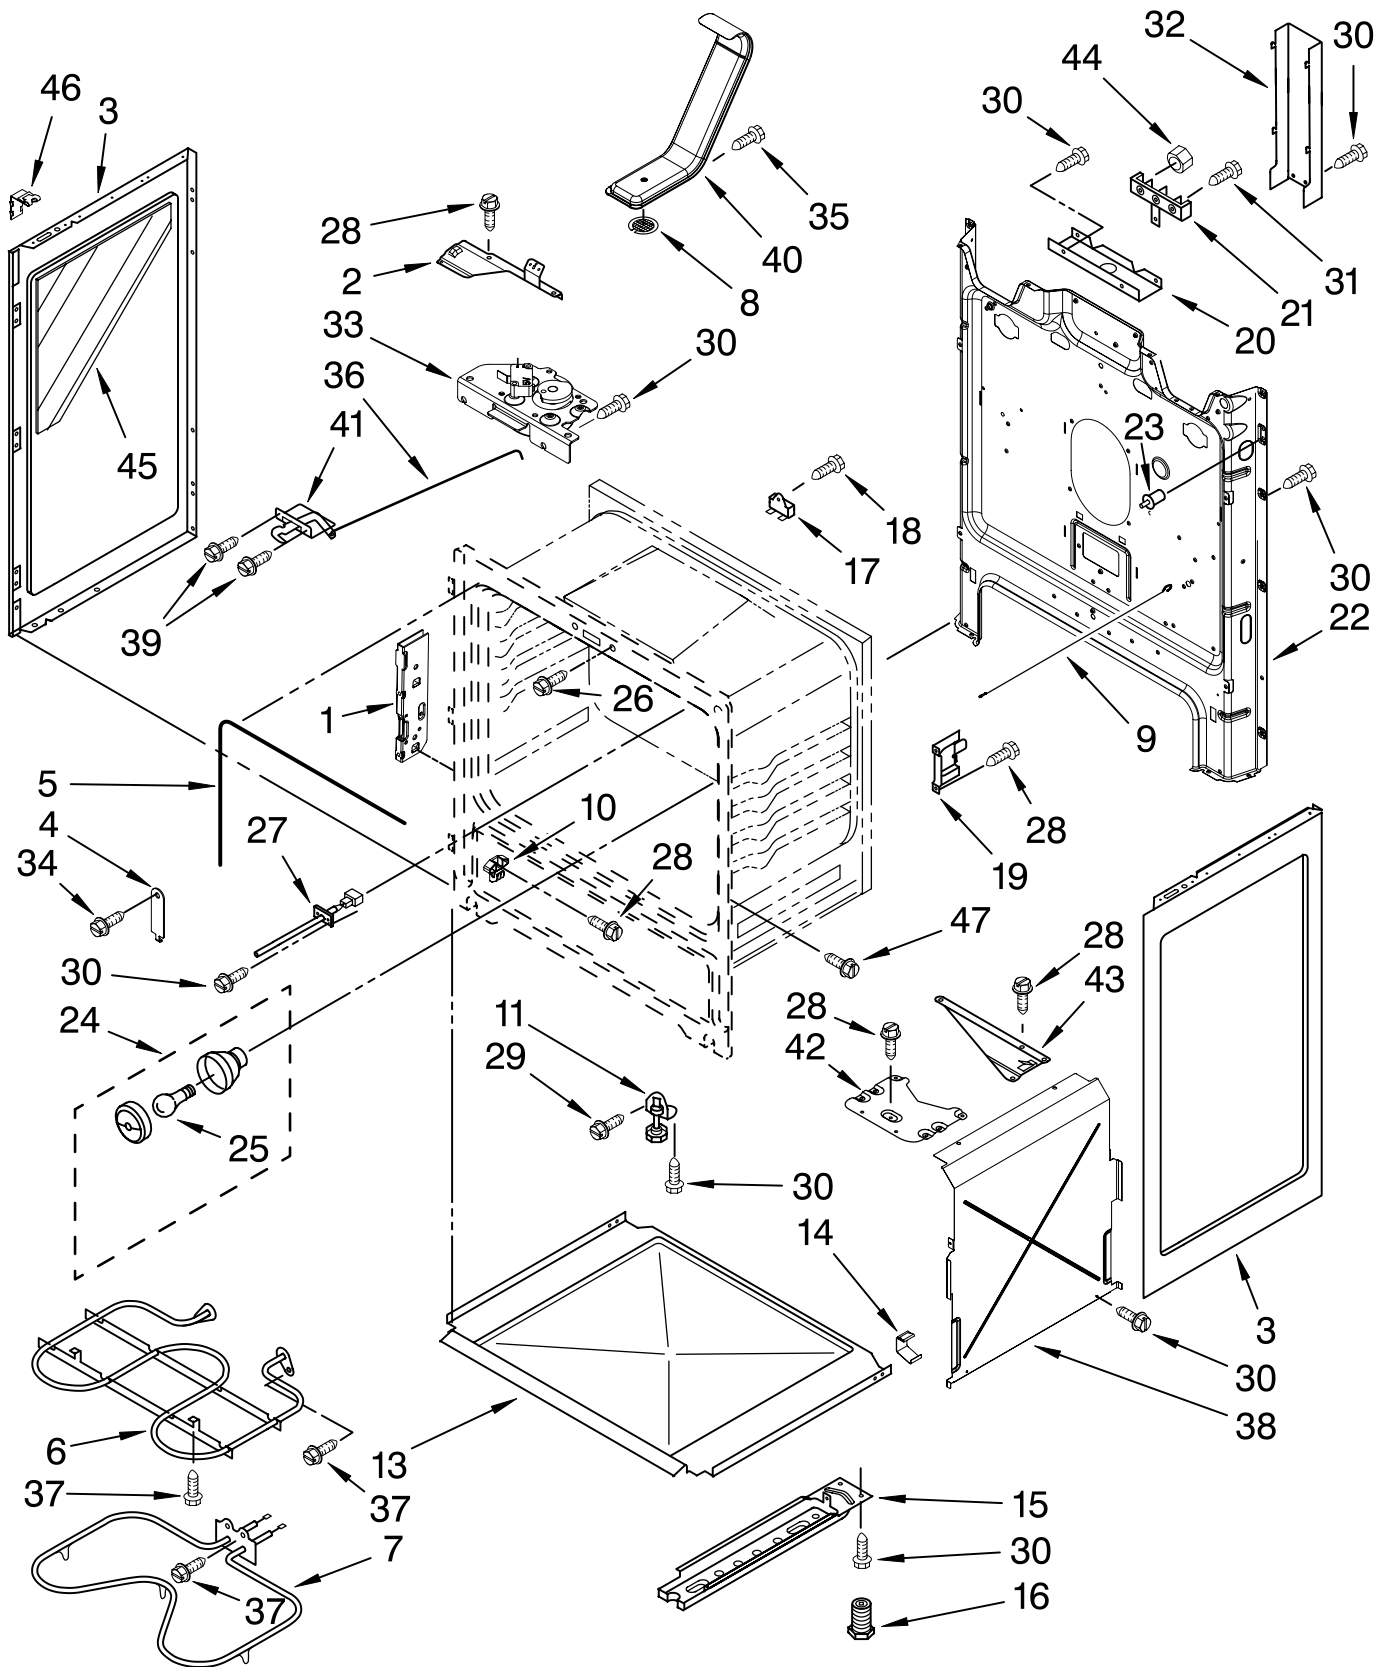

CHASSIS PARTS

For Models: RF272LXTD3
(Universal Silver)

FOR ORDERING INFORMATION REFER TO PARTS PRICE LIST

CHASSIS PARTS

For Models: RF272LXTD3
(Universal Silver)

Illus. No.	Part No.	DESCRIPTION	Illus. No.	Part No.	DESCRIPTION	Illus. No.	Part No.	DESCRIPTION
1	9760407	Brkt – Mounting	19	3186116	Support, Oven (2)	35	3196566	Screw
2	8273905	Support, Corner LR	20	3186034	Bracket, Service	36	W10078380	Rod, Latch
3		Panel, Side (2)	21	9761958	Block, Terminal	37	3196174	Screw
	8053832	Black	22	8274034	Back, Main	38	9758238	Retainer, Insul(2)
4	9761517	Clip, Door Mntg(2)	23	9757262	Switch, Door	39	3196560	Screw (2)
5	8522416	Seal, Oven Door	24	3196701	Light Socket Assy	40	9761299	Flue
6	9757340	Element, Broil	25	311255	Bulb, Oven Light	41	9761013	Latch, Door
7	9758541	Element, Bake	26	9758701	Spacer – Door	42	3195736	Support, Front (2)
8	9761301	Screen–Catalyst	27	8273902	Sensor, Oven	43	3195987	Support, Corner RR
9	9757239	Rod – Dr Switch	28	3196169	Screw	44	112432	Nut
10	W10114344	Glide, Drawer Frnt	29	3196179	Screw	45	9761490	Insulation, Foil
11	3196037	Foot, Front (2)	30	3196178	Screw	46	9761512	Clip, Mounting
13	8054068	Tray, Insulation	31	3400016	Screw	47	W10067840	Screw (6)
14	3196576	Clip, Panel (6)	32	9758283	Cover, Box	INSULATION		
15	9760314	Rail, Base (2)	33	W10107820	Latch Asy, Rear	8272616		Insulation, Wrap
16	W10058460	Foot, Rear (2)	34	W10031780	Screw	8272612		Insulation, Back
17	3196548	Thermal, Fuse				8272613		Insulation, Vent
18	3196172	Screw						

FOR ORDERING INFORMATION REFER TO PARTS PRICE LIST