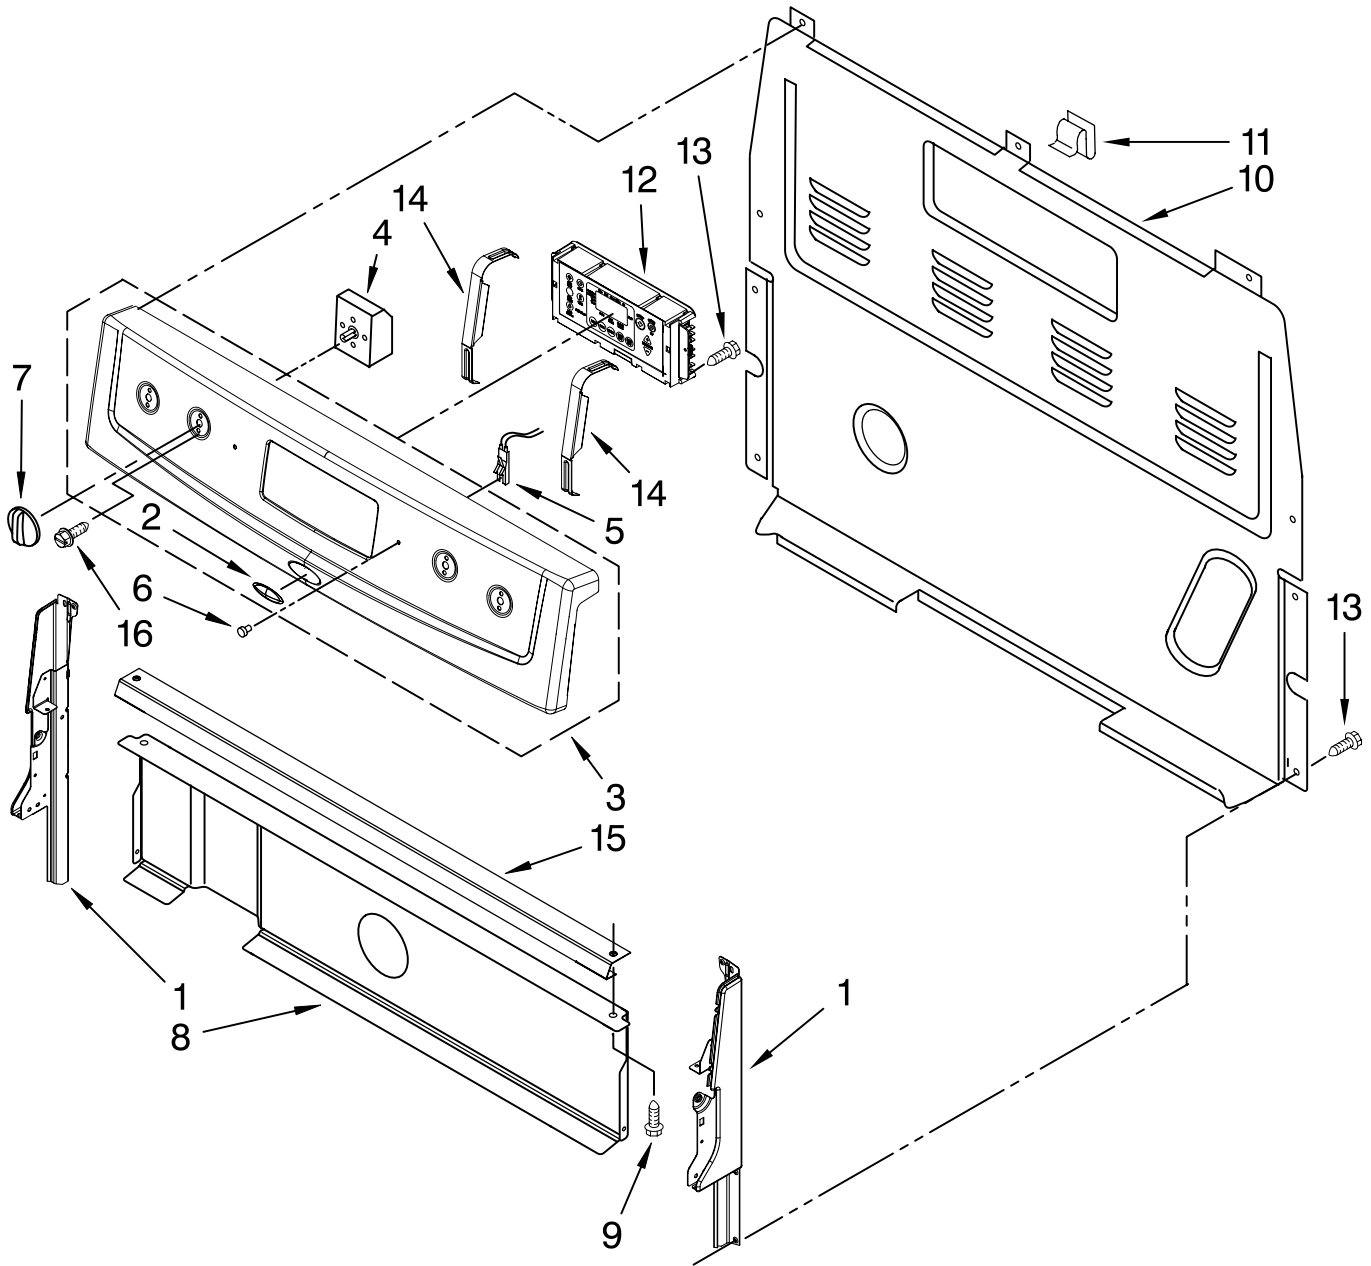

CONTROL PANEL PARTS

For Models: RF272LXTD3
(Universal Silver)

Illus. No.	Part No.	DESCRIPTION
1		Endcap
	W10009080	Black Left Hand
	W10009090	Black Right Hand
2	9757609	Nameplate
3	W10127721	Panel, Control
4		Switch, Infinite
	3148954	LF/RF (Orange)
	3148951	LR/RR (Silver)

Illus. No.	Part No.	DESCRIPTION
5		Light, Indicator
	8523265	Surface Unit (2)
6	3196068	Lens, Light (3)
7		Knob, Infinite (4)
	9761964	Black
8	W10134247	Shield, Heat
9		Screw
	3196168	Black

Illus. No.	Part No.	DESCRIPTION
10	8272473	Cover, Upper
11	8273564	Clip
12	W10108230	Control, Range
13	3196178	Screw
14	9762078	Brkt-Mntg., EOC
15	9762095	Brkt-Mntg., Console
16	3400882	Screw

FOR ORDERING INFORMATION REFER TO PARTS PRICE LIST