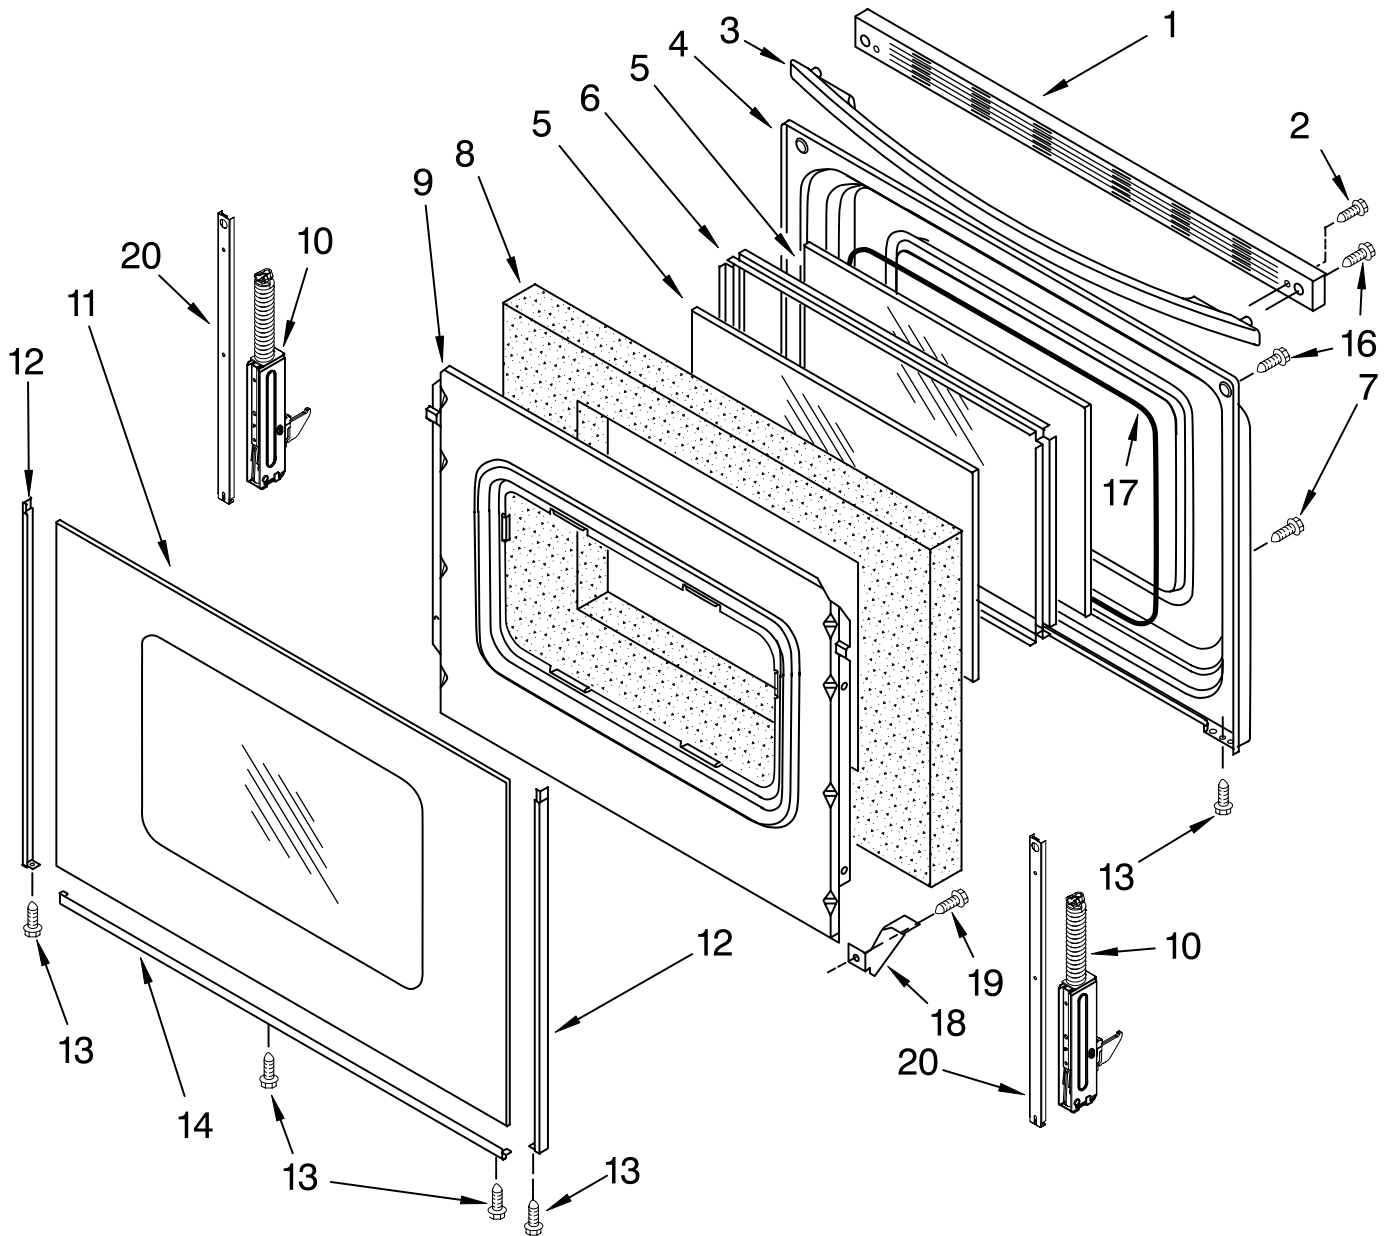

DOOR PARTS

For Models: RF272LXTD3
(Universal Silver)

Illus. No.	Part No.	DESCRIPTION
1	W10171023	Trim, Top
2	3196164	Screw
3		Handle, Door
4	9761983	Black Liner, Door
5	9758162	Glass, Inner (2)
6	3186289	Frame, Glass
7	W10031790	Screw

Illus. No.	Part No.	DESCRIPTION
8	8272618	Insulation, Door
9	9761357	Retainer, Insul.
10	9761496	Hinge, Door
11	9761699	Glass, Outer Door
12		Trim, Door Side
	8523171	Black L.H.
	8523165	Black R.H.

Illus. No.	Part No.	DESCRIPTION
13	3196160	Screw
14	8523180	Trim, Lower Door
16	W10031780	Screw
17	8522414	Seal, Window
18	3196794	Bracket, Window(2)
19	3196165	Screw
20	W10113759	Strap, Door

FOR ORDERING INFORMATION REFER TO PARTS PRICE LIST