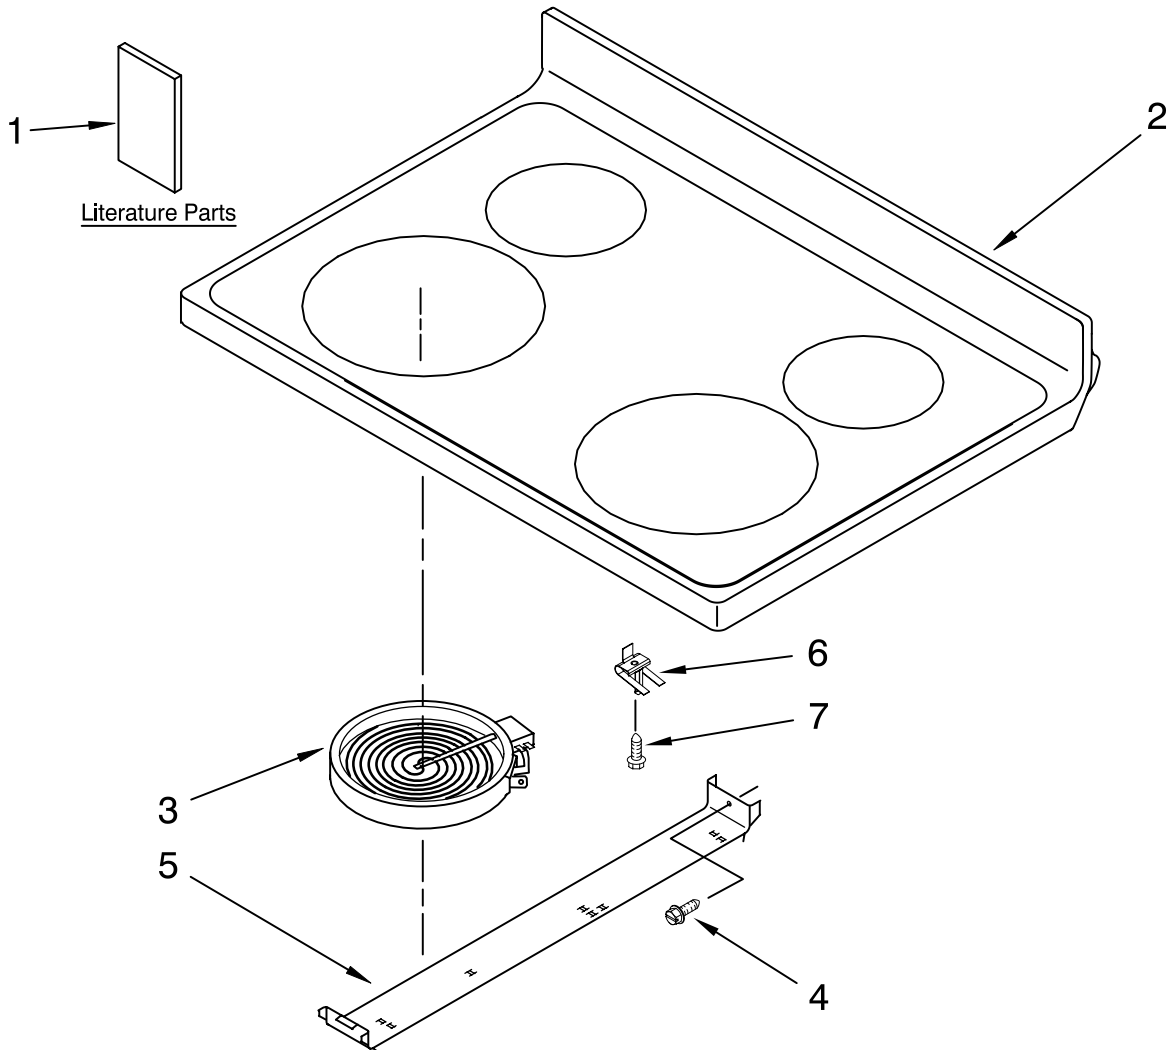

COOKTOP PARTS

For Models: RF272LXTD3
(Universal Silver)

30" ELECTRIC FREESTANDING
SELF CLEAN RANGE

Illus. No.	Part No.	DESCRIPTION
1	W10141166	Literature Instructions Installations Template, Anti-Tip
	9757142	English/Spanish
	9757143	English/French
	W10162204	Owners Manual
	W10133890	Tech Sheet
	9762761	Safer Cooking Tips

Illus. No.	Part No.	DESCRIPTION
2	W10134935	Cooktop
3	8273992	Element, Surface 2500 W - LF/RF
	8273994	1200 W - LR/RR

Illus. No.	Part No.	DESCRIPTION
4	3196169	Screw
5	8272791	Bracket, Element
6	W10035930	Spring, Locator
7	3196170	Screw

FOR ORDERING INFORMATION REFER TO PARTS PRICE LIST

CONTROL PANEL PARTS

For Models: RF272LXTD3
(Universal Silver)

Illus. No.	Part No.	DESCRIPTION
1		Endcap
	W10009080	Black Left Hand
	W10009090	Black Right Hand
2	9757609	Nameplate
3	W10127721	Panel, Control
4		Switch, Infinite
	3148954	LF/RF (Orange)
	3148951	LR/RR (Silver)