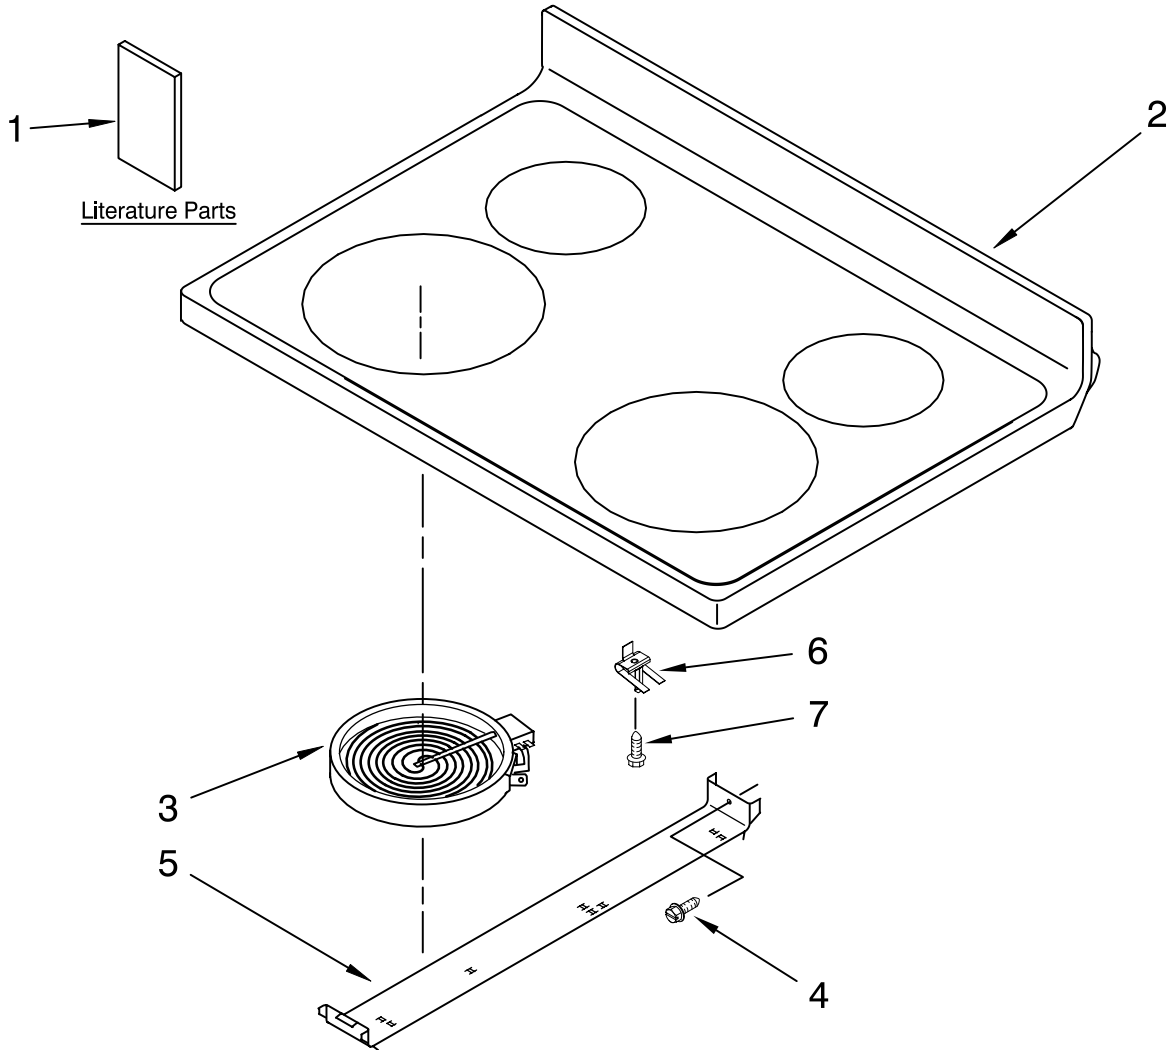

COOKTOP PARTS

For Models: RF272LXTD1
(Universal Silver)

30" ELECTRIC FREESTANDING
SELF CLEAN RANGE

Illus. No.	Part No.	DESCRIPTION
1	9762996	Literature Instructions Installations Template, Anti-Tip
	9757142	English/Spanish
	9757143	English/French
	9763001	Owners Manual
	W10116309	Tech Sheet
	9762761	Safer Cooking Tips

Illus. No.	Part No.	DESCRIPTION
2	9763326	Cooktop
3	8273992	Element, Surface 2500 W - LF/RF
	8273994	1200 W - LR/RR

Illus. No.	Part No.	DESCRIPTION
4	3196169	Screw
5	8272791	Bracket, Element
6	W10035930	Spring, Locator
7	3196170	Screw

FOR ORDERING INFORMATION REFER TO PARTS PRICE LIST

CONTROL PANEL PARTS

For Models: RF272LXTD1
(Universal Silver)

Illus. No.	Part No.	DESCRIPTION
1		Endcap
	W10009080	Black Left Hand
	W10009090	Black Right Hand
2	9757609	Nameplate
3	W10127721	Panel, Control
4		Switch, Infinite
	3148954	LF/RF (Orange)
	3148951	LR/RR (Silver)