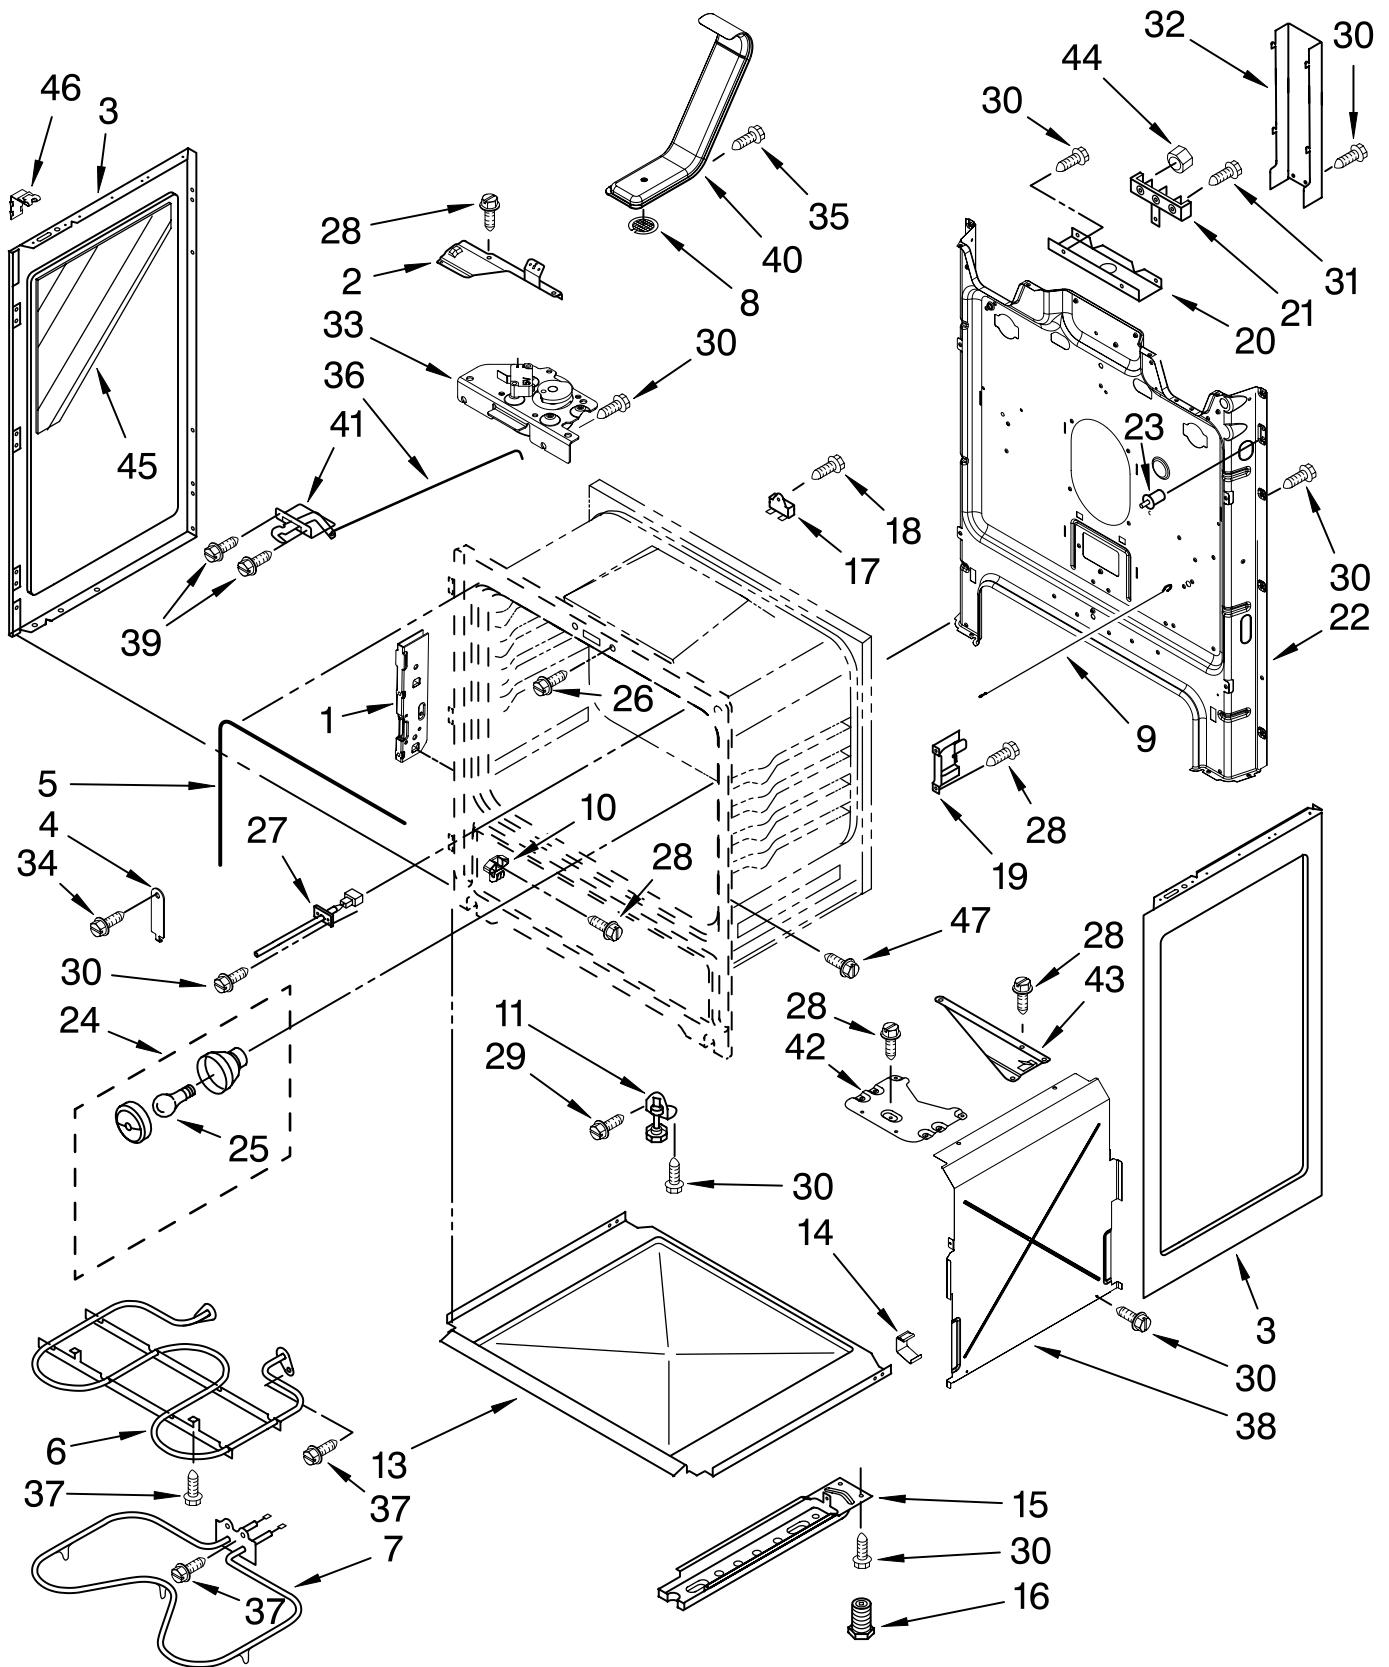

CHASSIS PARTS

For Models: RF272LXTD1
(Universal Silver)

FOR ORDERING INFORMATION REFER TO PARTS PRICE LIST