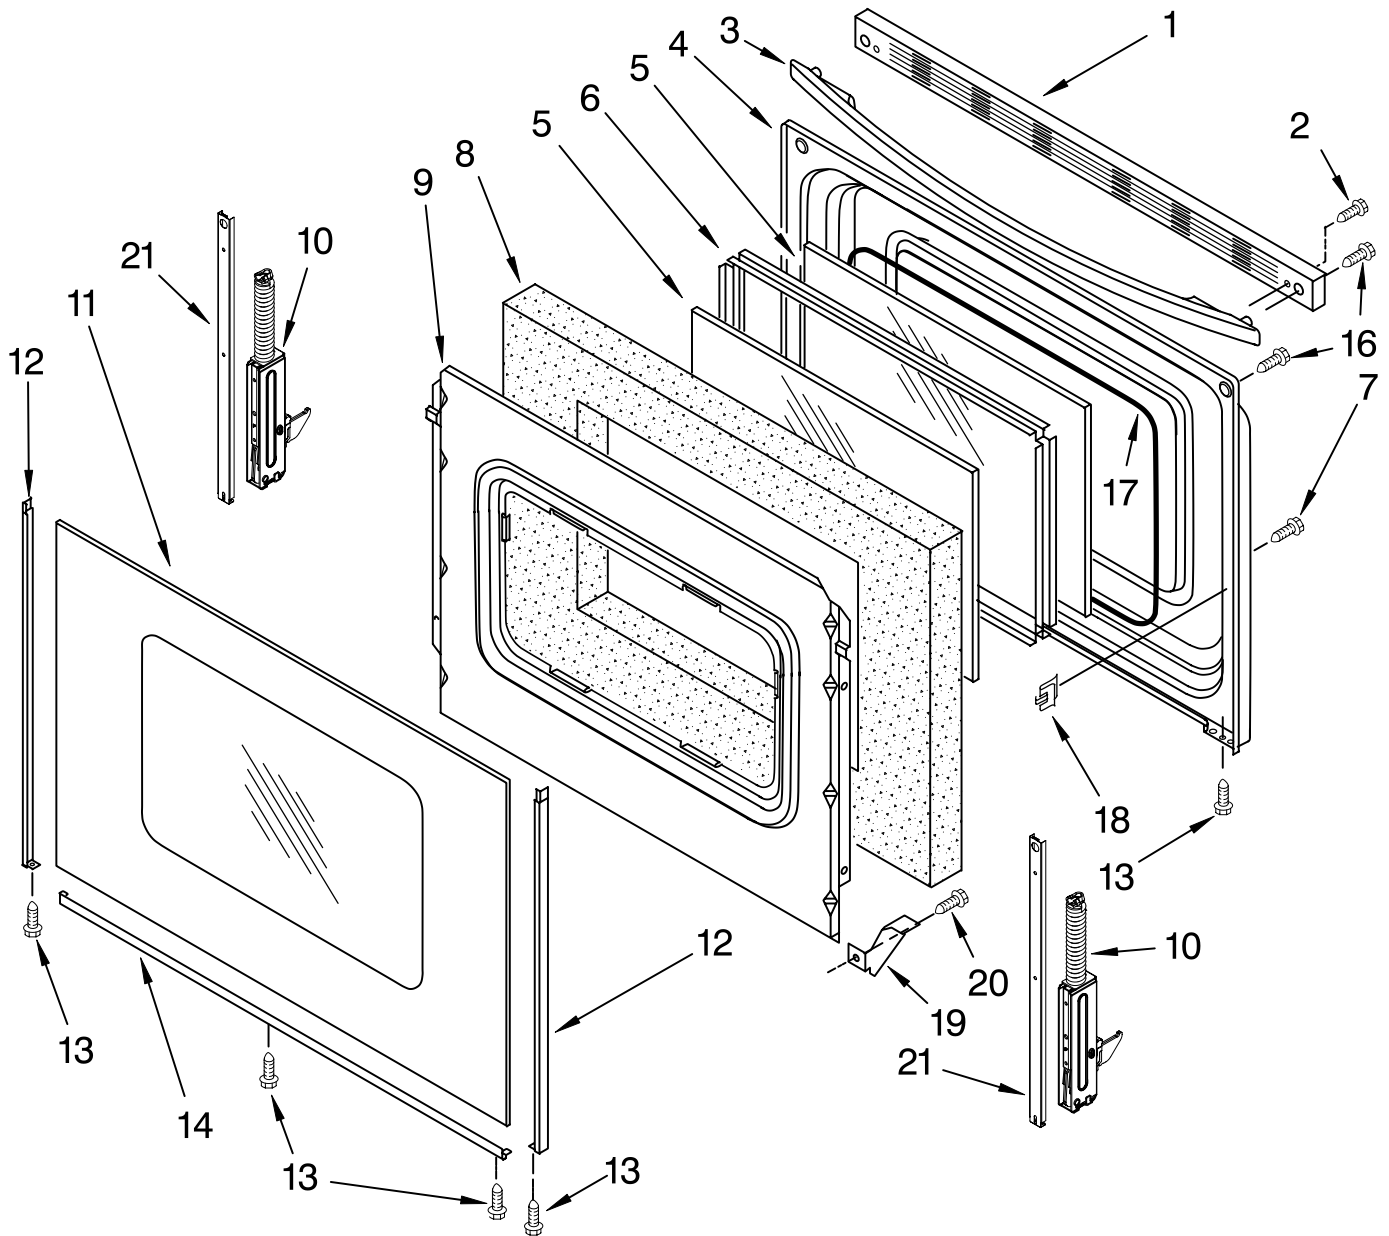

DOOR PARTS

For Models: RF272LXTD1

(Universal Silver)

Illus. No.	Part No.	DESCRIPTION
1	9762394	Trim, Top
2	3196164	Screw
3		Handle, Door
4	9761983	Black
4	9761344	Liner, Door
5	9758162	Glass, Inner (2)
6	3186289	Frame, Glass
7	W10031790	Screw

Illus. No.	Part No.	DESCRIPTION
8	8272618	Insulation, Door
9	9761357	Retainer, Insul.
10	9761496	Hinge, Door
11	9761699	Glass, Outer Door
12		Trim, Door Side
	8523171	Black L.H.
	8523165	Black R.H.
13	3196160	Screw

Illus. No.	Part No.	DESCRIPTION
14	8523180	Trim, Lower Door
16	W10031780	Screw
17	8522414	Seal, Window
18	3196025	Clip, Glass (6)
19	3196794	Bracket, Window(2)
20	3196165	Screw
21	W10113759	Strap, Door

FOR ORDERING INFORMATION REFER TO PARTS PRICE LIST