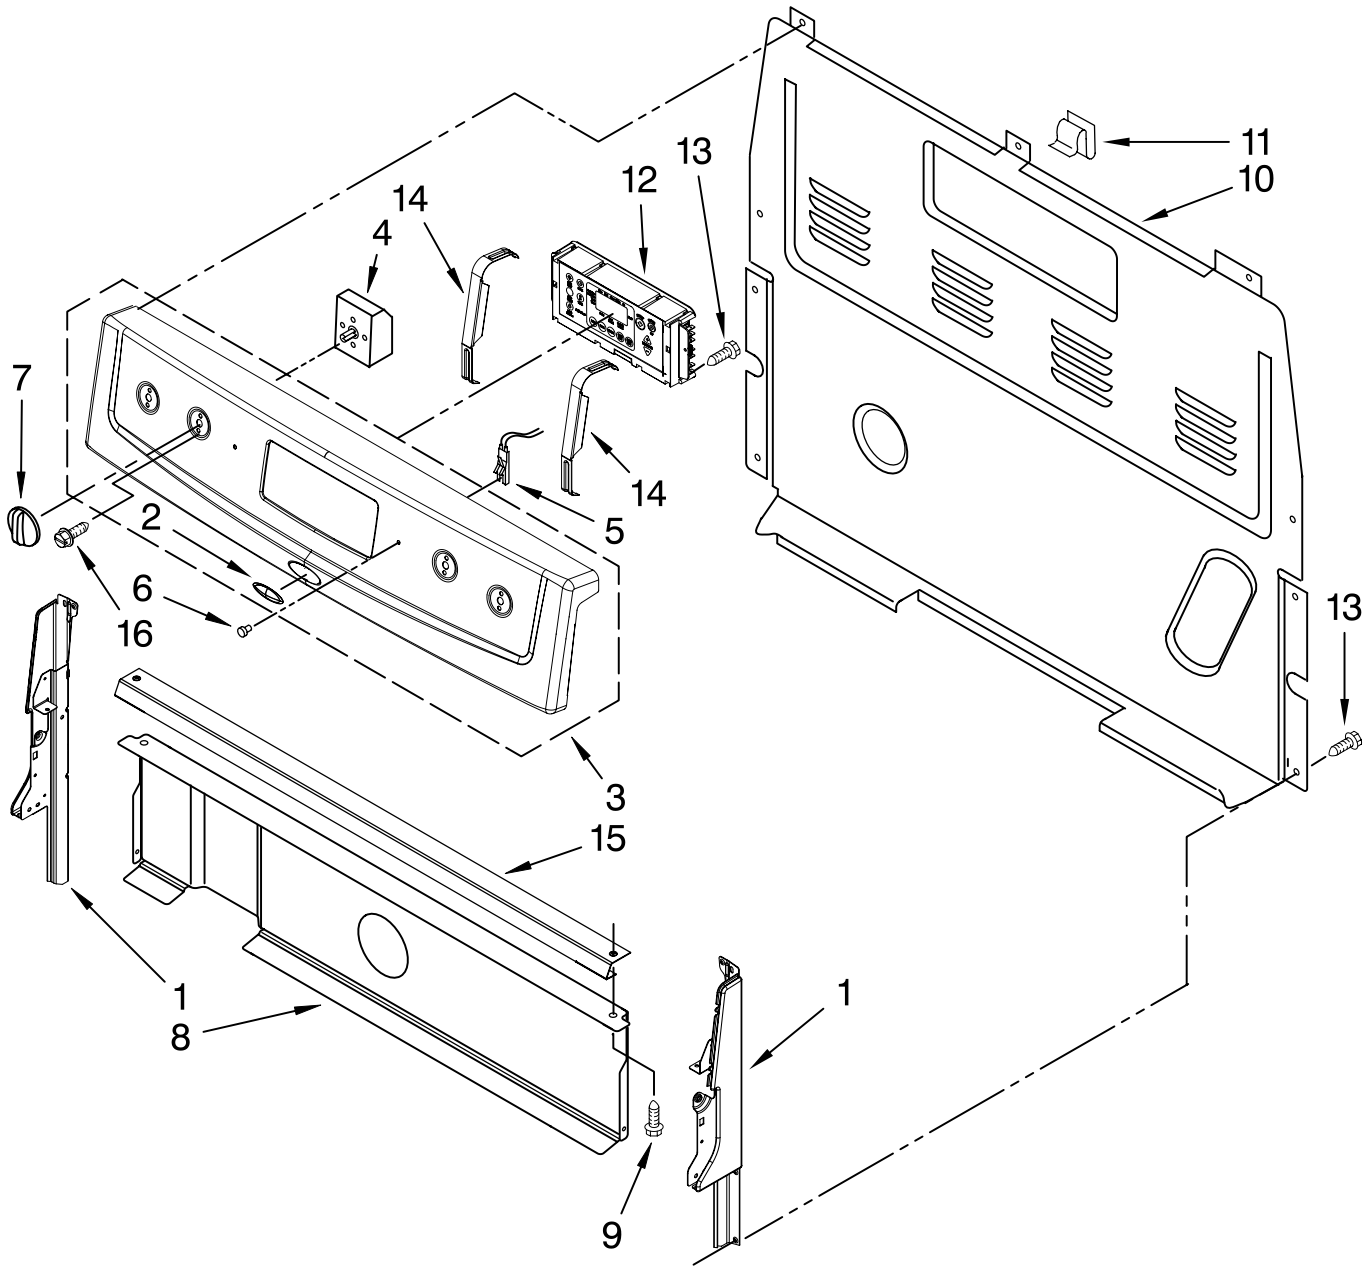

CONTROL PANEL PARTS

For Models: RF272LXTD1
(Universal Silver)

Illus. No.	Part No.	DESCRIPTION
1		Endcap
	W10009080	Black Left Hand
	W10009090	Black Right Hand
2	9757609	Nameplate
3	W10127721	Panel, Control
4		Switch, Infinite
	3148954	LF/RF (Orange)
	3148951	LR/RR (Silver)

Illus. No.	Part No.	DESCRIPTION
5		Light, Indicator
	8523265	Surface Unit (2)
6	3196068	Lens, Light (3)
7		Knob, Infinite (4)
	9761964	Black
8	8523280	Shield, Heat
9		Screw
	3196168	Black

Illus. No.	Part No.	DESCRIPTION
10	8272473	Cover, Upper
11	8273564	Clip
12	W10108230	Control, Range
13	3196178	Screw
14	9762078	Brkt-Mntg., EOC
15	9762095	Brkt-Mntg, Console
16	3400882	Screw

FOR ORDERING INFORMATION REFER TO PARTS PRICE LIST