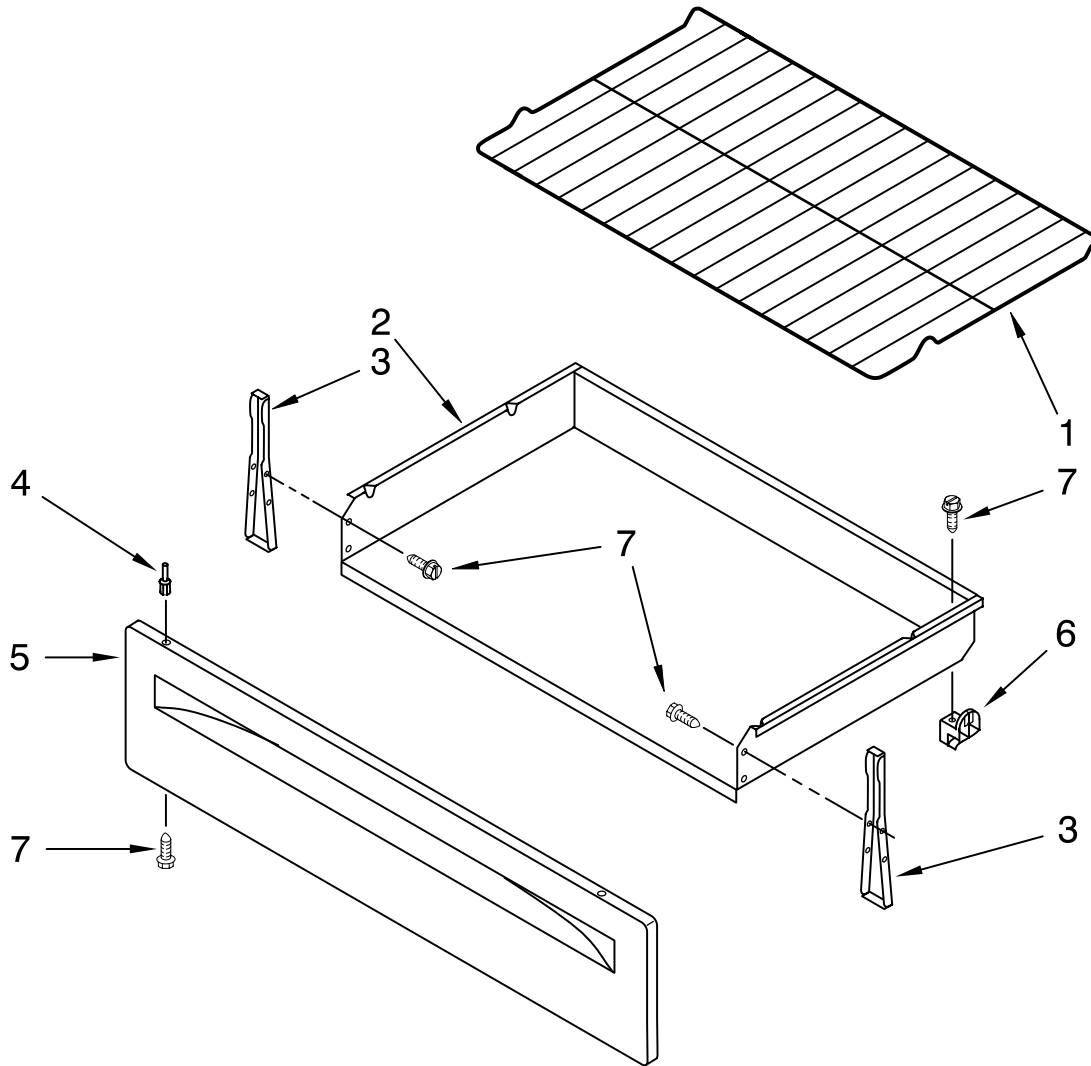

DRAWER & BROILER PARTS

For Models: RF272LXTD1

(Universal Silver)

Illus. No.	Part No.	DESCRIPTION
1	3195710	Rack, Oven (2)
2	9761031	Drawer, Storage
3	9758200	Bracket, Drawer(2)
4		Rivet, Push (2)
	3196813	Black
5	9761694	Panel, Drawer Frnt
6	8053334	Glide, Drawer (2)
7	3196168	Screw

FOR ORDERING INFORMATION REFER TO PARTS PRICE LIST