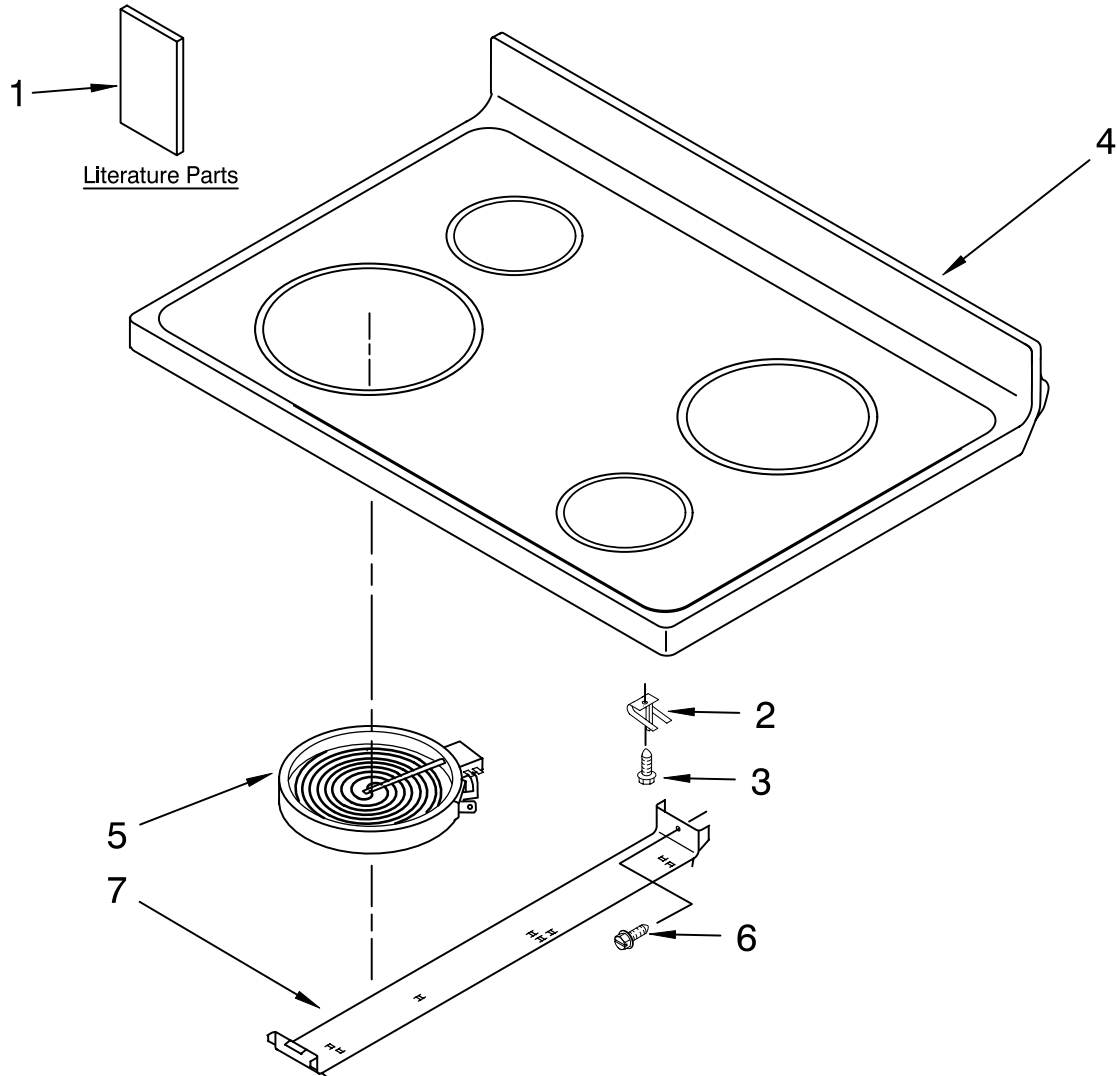

# COOKTOP PARTS

For Models: RF214LXTQ0, RF214LXTB0, RF214LXTS0  
(Designer White) (Black) (Stainless)

30" ELECTRIC FREESTANDING  
STANDARD CLEAN RANGE

Illus. No.	Part No.	DESCRIPTION
1	9762996	Literature Instructions Installations Template, Anti-Tip
	9757142	English/Spanish
	9757143	English/French
	9763001	Owners Manual
	W10115596	Tech Sheet
	9762761	Safer Cooking Tips

Illus. No.	Part No.	DESCRIPTION
2	W10035930	Spring, Locator
3	3196170	Screw
4	9763321	White/White
	9763323	Black

Illus. No.	Part No.	DESCRIPTION
5		Element, Surface
	8523695	2000 W - LF
	8523697	1500 W - LR
	8523695	2000 W - RR
	8523697	1500 W - RF
6	3196169	Screw
7	3196454	Bracket, Element