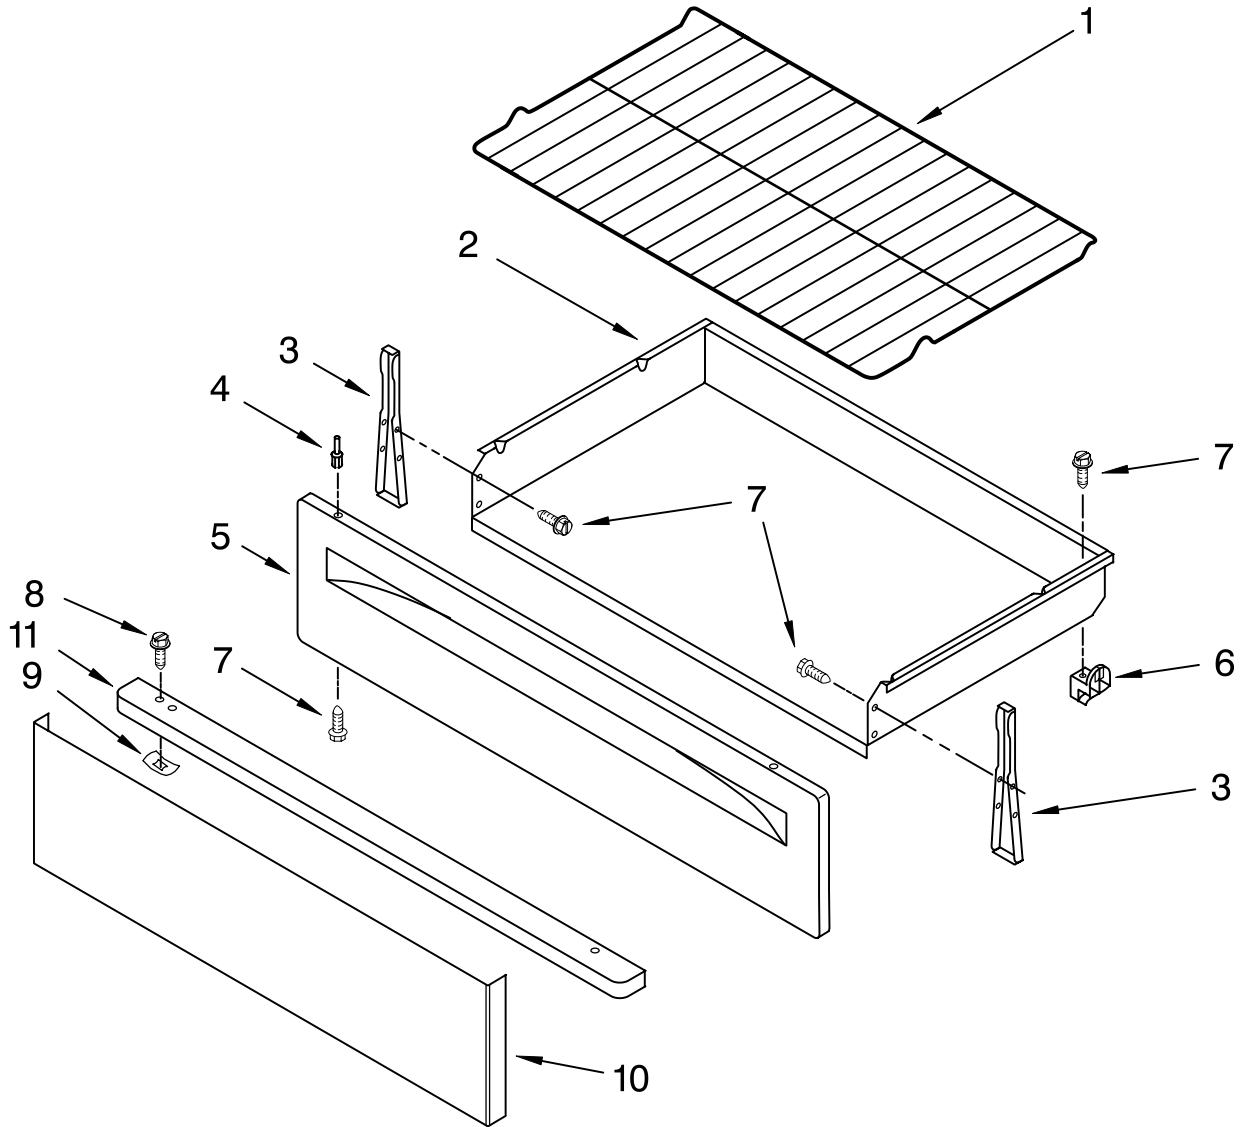

DRAWER & BROILER PARTS

For Models: RF214LXTQ0, RF214LXTB0, RF214LXTS0

(Designer White) (Black) (Stainless)

Illus. No.	Part No.	DESCRIPTION
1	W10138079	Rack, Oven (2)
2	9761031	Drawer, Storage
3	9758200	Bracket, Drawer(2)
4		Rivet, Push (2)
5	3196814	White
	3196813	Black
		Panel, Drawer Frnt
	8053339	White
	8053341	Black
6	8053334	Glide, Drawer (2)
7	3196168	Screw
8	W10031790	Screw(Stls.Model)
9	9781235	Clip(Stls. Model)
10	9755798	Panel(Stls.Model)
11	9757219	Handle(Stls.Model)

FOR ORDERING INFORMATION REFER TO PARTS PRICE LIST