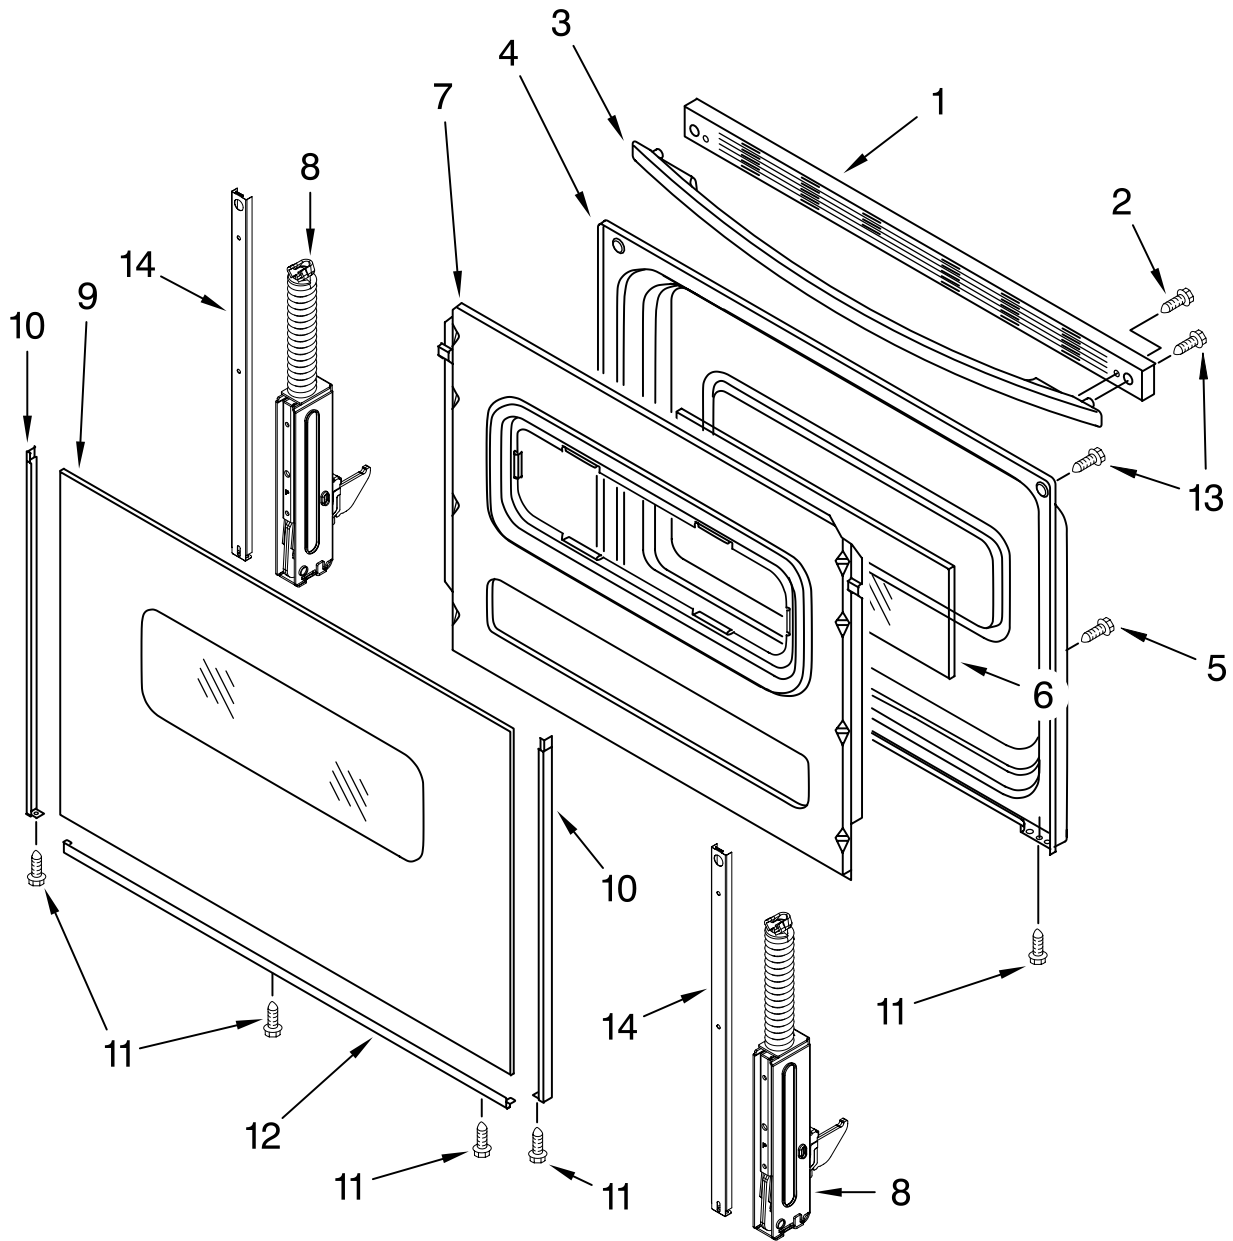

DOOR PARTS

For Models: RF214LXTQ0, RF214LXTB0, RF214LXTS0
(Designer White) (Black) (Stainless)

Illus. No.	Part No.	DESCRIPTION
1	9761975	Trim, Top White
	9762391	Black
	9762394	Stainless Model
2	3196164	Screw
3		Handle, Door
	9761982	White
	9761983	Black
4	9761344	Liner, Door
5	W10031790	Screw
6	9758162	Window, Inner

Illus. No.	Part No.	DESCRIPTION
7	9761501	Retainer, Insul.
8		Hinge, Door (2)
	9761494	White, Black
	9761493	Stainless Model
9		Glass, Outer
	W10075980	White
	W10075990	Black
	9756435	Stainless
10		Trim, Side
	8523172	White Left Hand
	8523166	White Right Hand
	8523171	Black LH
	8523165	Black RH

Illus. No.	Part No.	DESCRIPTION
11	3196160	Screw
12		Trim, Lower
	8523175	White
	8523177	Black
	8523180	Stainless Model
13	W10031780	Screw
14	W10113759	Strap, Door

FOR ORDERING INFORMATION REFER TO PARTS PRICE LIST