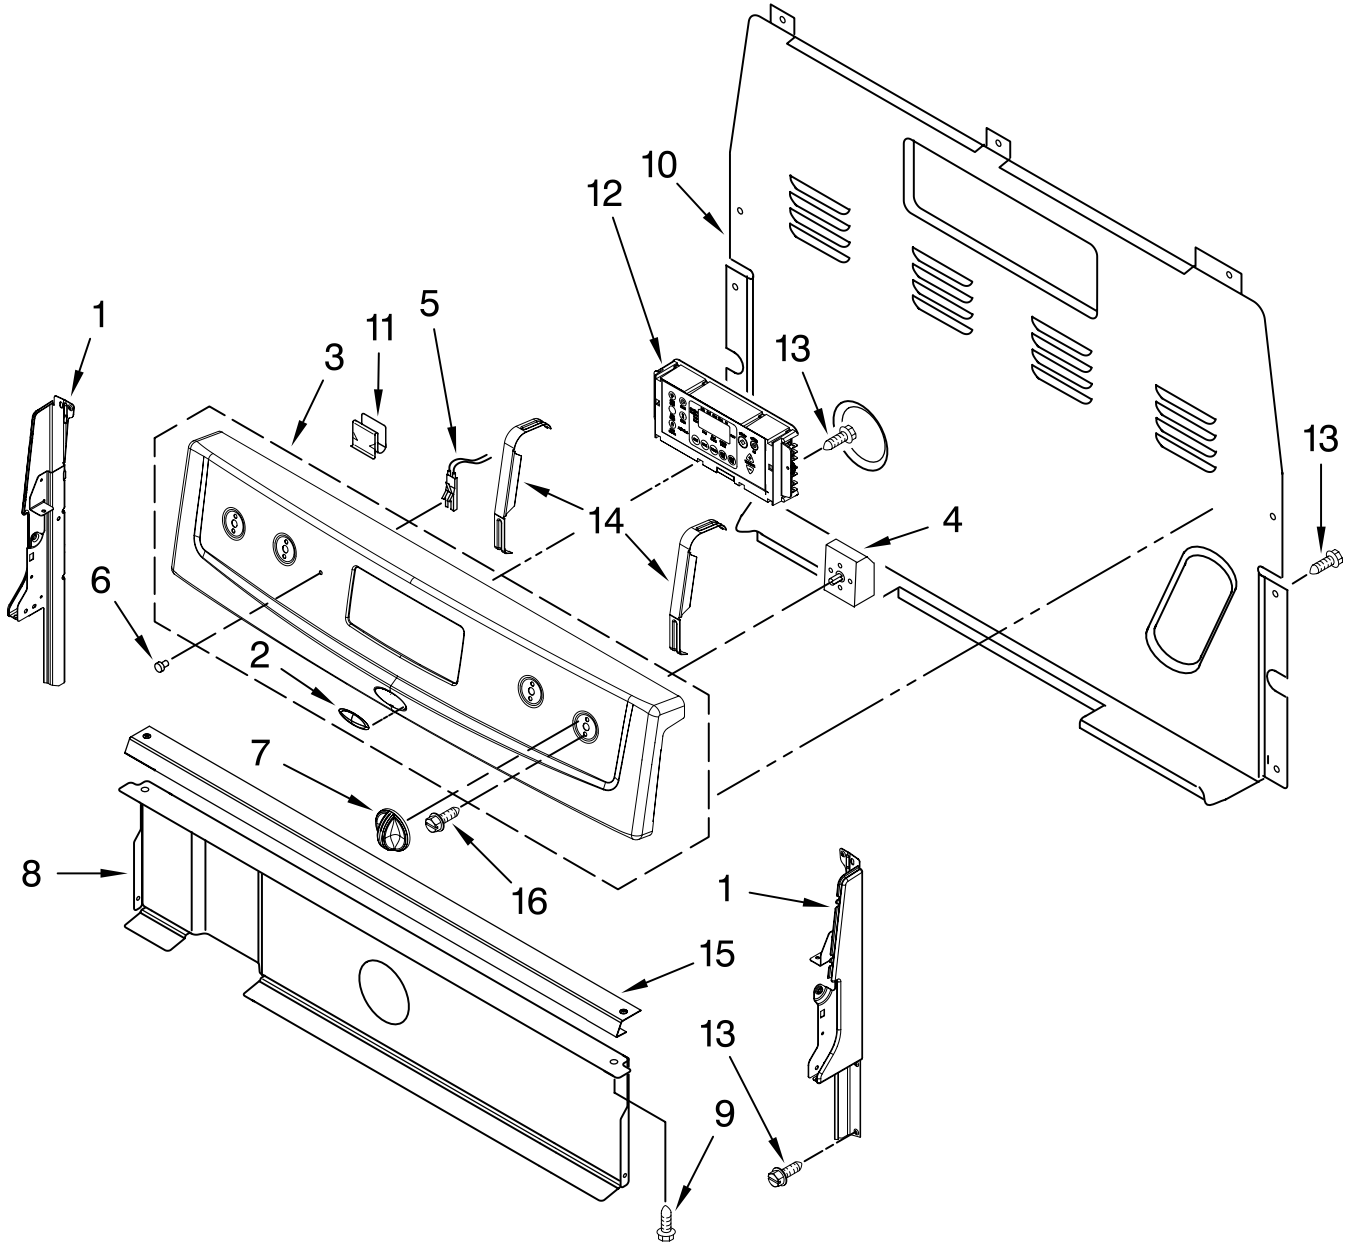

CONTROL PANEL PARTS

For Models: RF214LXTQ0, RF214LXTB0, RF214LXTS0

(Designer White) (Black) (Stainless)

Illus. No.	Part No.	DESCRIPTION
1	W10009040	Endcap White LH
	W10009050	Endcap White RH
	W10009080	Endcap Black LH
	W10009090	Endcap Black RH
2	9757609	Nameplate
3	9762018	Panel, Backguard White
	W10120937	Panel, Backguard Black
	W10127721	Panel, Backguard Stainless

Illus. No.	Part No.	DESCRIPTION
4	3148953	Switch, Infinite Left Front
	3148952	Switch, Infinite Left Rear
	3148953	Switch, Infinite Right Rear
	3148952	Switch, Infinite Right Front
5	8523265	Light, Indicator Surface Unit (2)
6	3196068	Lens, Light (3)
7	9761962	Knob, Infinite (4) White
	9761964	Knob, Infinite (4) Black
8	8523280	Shield, Heat

Illus. No.	Part No.	DESCRIPTION
9	3196166	Screw
10	8272473	Cover, Upper
11	8273564	Clip
12	W10108280	Control, Range White
	W10108290	Control, Range Black
13	3196178	Screw
14	9762078	Brkt-Mntg, EOC
15	9762095	Brkt-Mntg, Console
16	3400882	Screw

FOR ORDERING INFORMATION REFER TO PARTS PRICE LIST