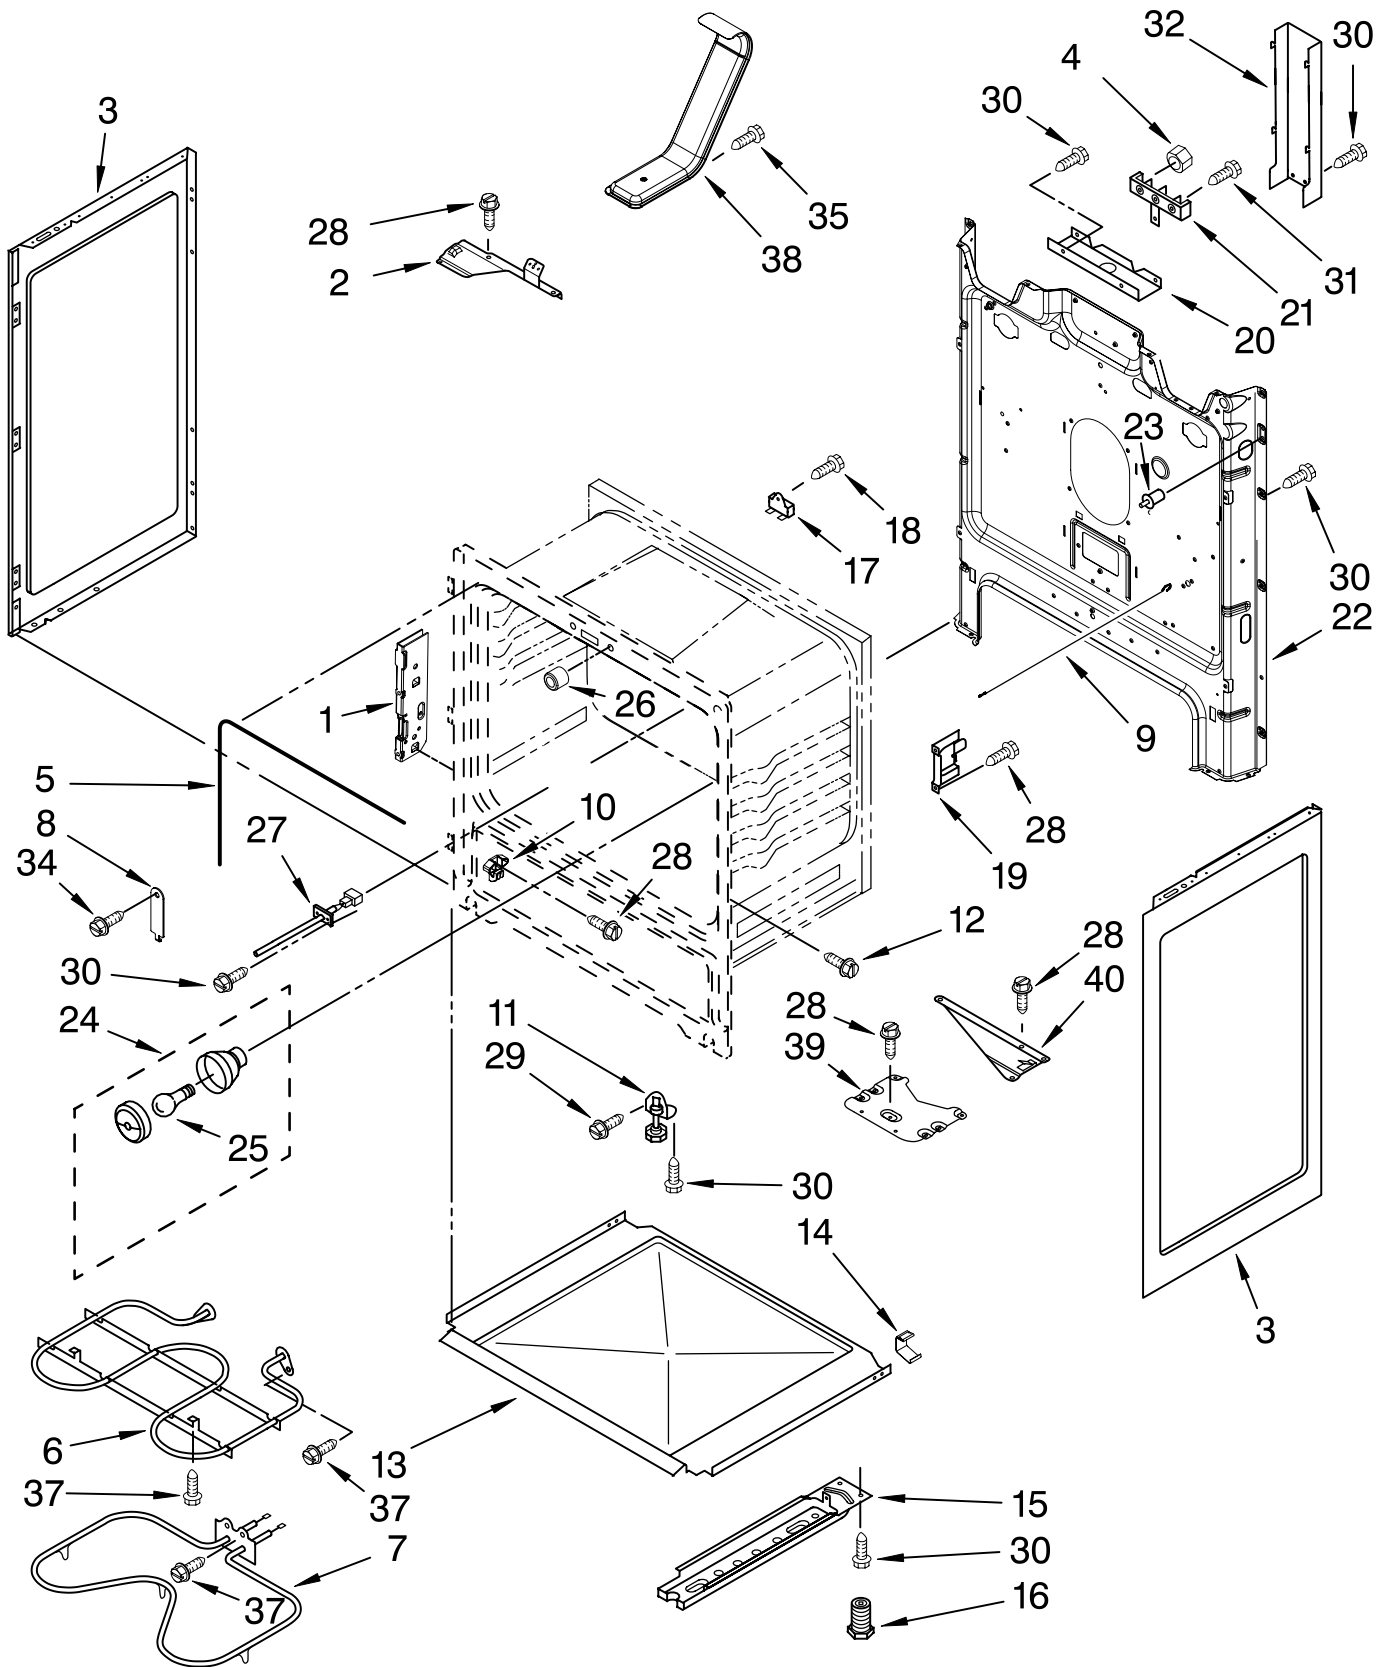

CHASSIS PARTS

For Models: RF214LXTQ0, RF214LXTB0, RF214LXTS0
(Designer White) (Black) (Stainless)

FOR ORDERING INFORMATION REFER TO PARTS PRICE LIST

CHASSIS PARTS

For Models: RF214LXTQ0, RF214LXTB0, RF214LXTS0
(Designer White) (Black) (Stainless)

Illus. No.	Part No.	DESCRIPTION
1	9760407	Brkt – Mounting
2	8273905	Support, Corner LR
3		Panel, Side (2)
	8053830	White-Textured
	8053832	Black
4	112432	Nut
5	W10129032	Seal, Oven Door
6	9757340	Element, Broil
7	9758541	Element, Bake
8	9761517	Clip,Door Mntg(2)
9	9757239	Rod – Dr Switch
10	W10114344	Glide, Drawer Frnt
11	3196037	Foot, Front (2)
12	W10067840	Screw
13	8054068	Tray, Insulation
14	3196576	Clip, Panel (6)
15	9760314	Rail, Base (2)
16	W10058460	Foot, Rear (2)
17	3196548	Thermal, Fuse
18	3196172	Screw
19	3186116	Support, Oven (2)
20	3186034	Bracket, Service
21	9761958	Block, Terminal
22	8274034	Back, Main
23	9757262	Switch, Door
24	3196701	Light Socket Assy
25	311255	Bulb, Oven Light
26	9758701	Spacer – Door
27	8273902	Sensor, Oven
28	3196169	Screw
29	3196179	Screw
30	3196178	Screw
31	3400016	Screw
32	9758283	Cover, Box
34	W10031780	Screw
35	3196566	Screw
37	3196174	Screw
38	9761299	Flue
39	3195736	Support, Front (2)
40	3195987	Support, Corner RR

INSULATION

8273263	Insulation, Wrap
8272611	Insulation, Back
8272613	Insulation, Vent