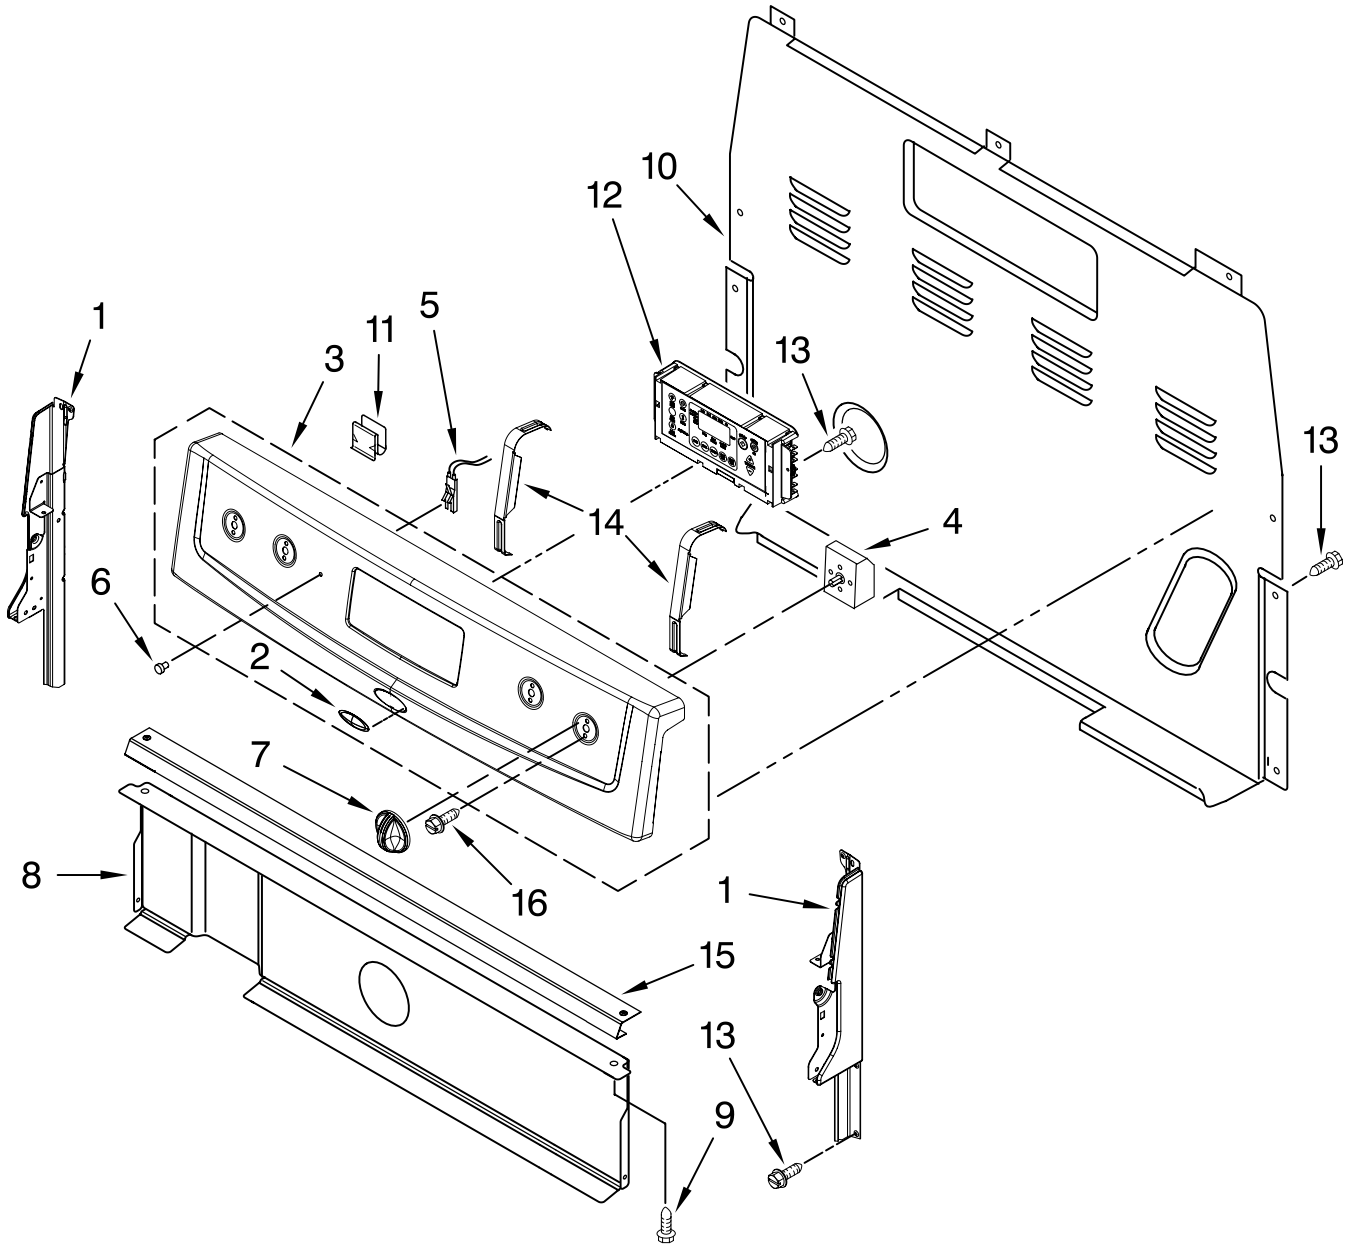

CONTROL PANEL PARTS

For Models: RF212PXSQ2
(Designer White)

Illus. No.	Part No.	DESCRIPTION
1		Endcap
	W10009040	White Left Hand
	W10009050	White Right Hand
2	9757609	Nameplate
3		Panel, Console
	9762018	White
4		Switch, Infinite
	3148953	Left Front
	3148952	Left Rear
	3148953	Right Rear
	3148952	Right Front

Illus. No.	Part No.	DESCRIPTION
5		Light, Indicator
	8523265	Surface Unit (2)
6	3196068	Lens, Light (3)
7		Knob, Infinite (4)
	9761962	White
8	W10134247	Shield, Heat
9	3196166	Screw

Illus. No.	Part No.	DESCRIPTION
10	8272473	Cover, Upper
11	8273564	Clip
12		Control, Range
	W10108280	White
13	3196178	Screw
14	9762078	Brkt-Mntg, EOC
15	9762095	Brkt-Mntg, Console
16	3400882	Screw

FOR ORDERING INFORMATION REFER TO PARTS PRICE LIST