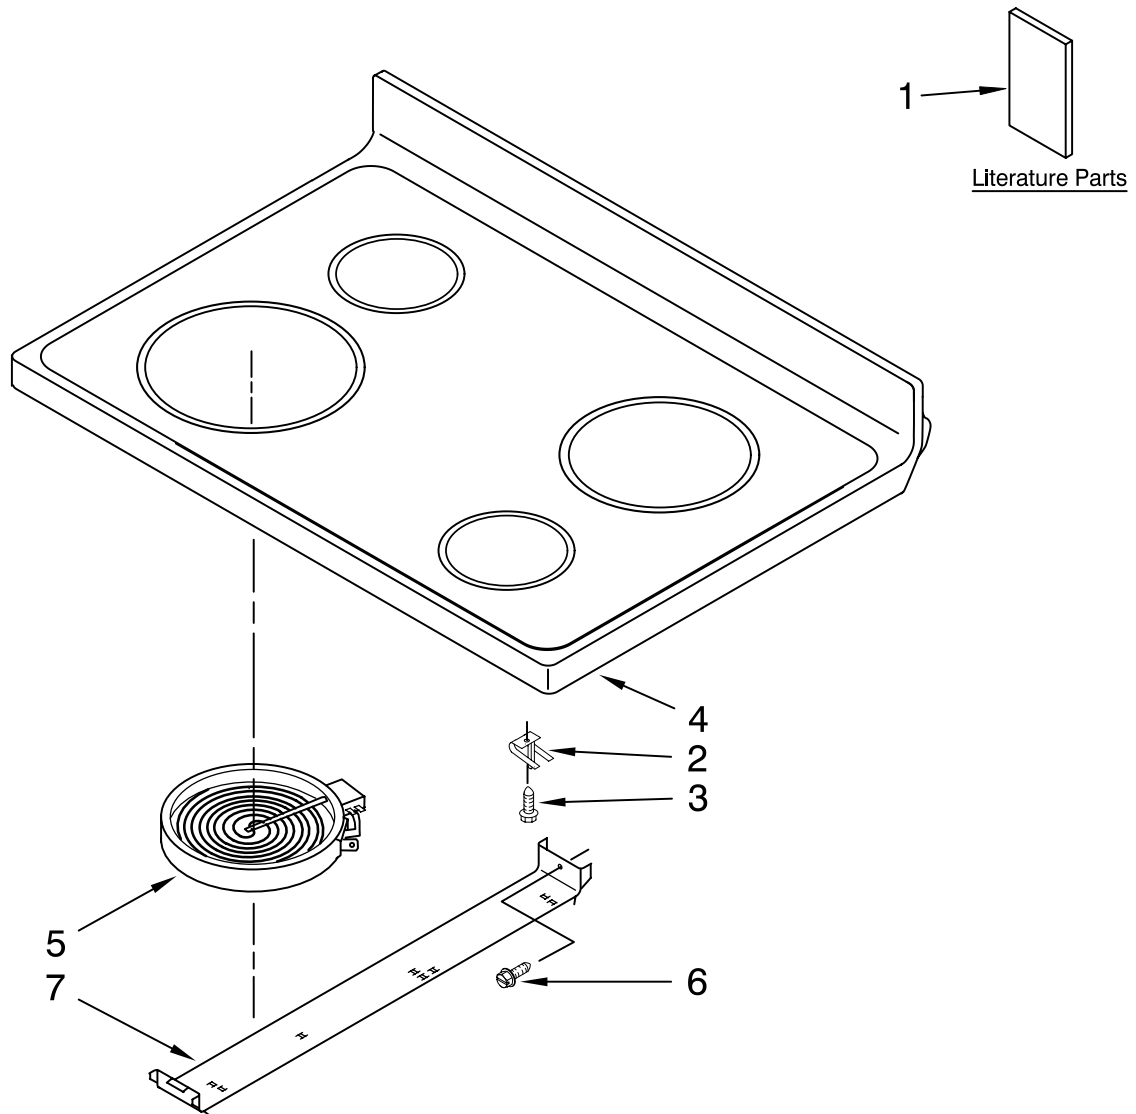

# COOKTOP PARTS

For Models: RF212PXSQ2  
(Designer White)

30" ELECTRIC FREESTANDING  
STANDARD CLEAN RANGE

Illus. No.	Part No.	DESCRIPTION
1	9762996	Literature Instructions Installations Template, Anti-Tip
	9757142	English/Spanish
	9757143	English/French
	9763001	Owners Manual
	W10133888	Tech Sheet
	9762761	Safer Cooking Tips

Illus. No.	Part No.	DESCRIPTION
2	W10035930	Spring, Locator
3	3196170	Screw
4	9763321	Cooktop White/White

Illus. No.	Part No.	DESCRIPTION
5		Element, Surface
	8523695	2000 W - LF
	8523697	1500 W - LR
	8523695	2000 W - RR
	8523697	1500 W - RF
6	3196169	Screw
7	3196454	Bracket, Element