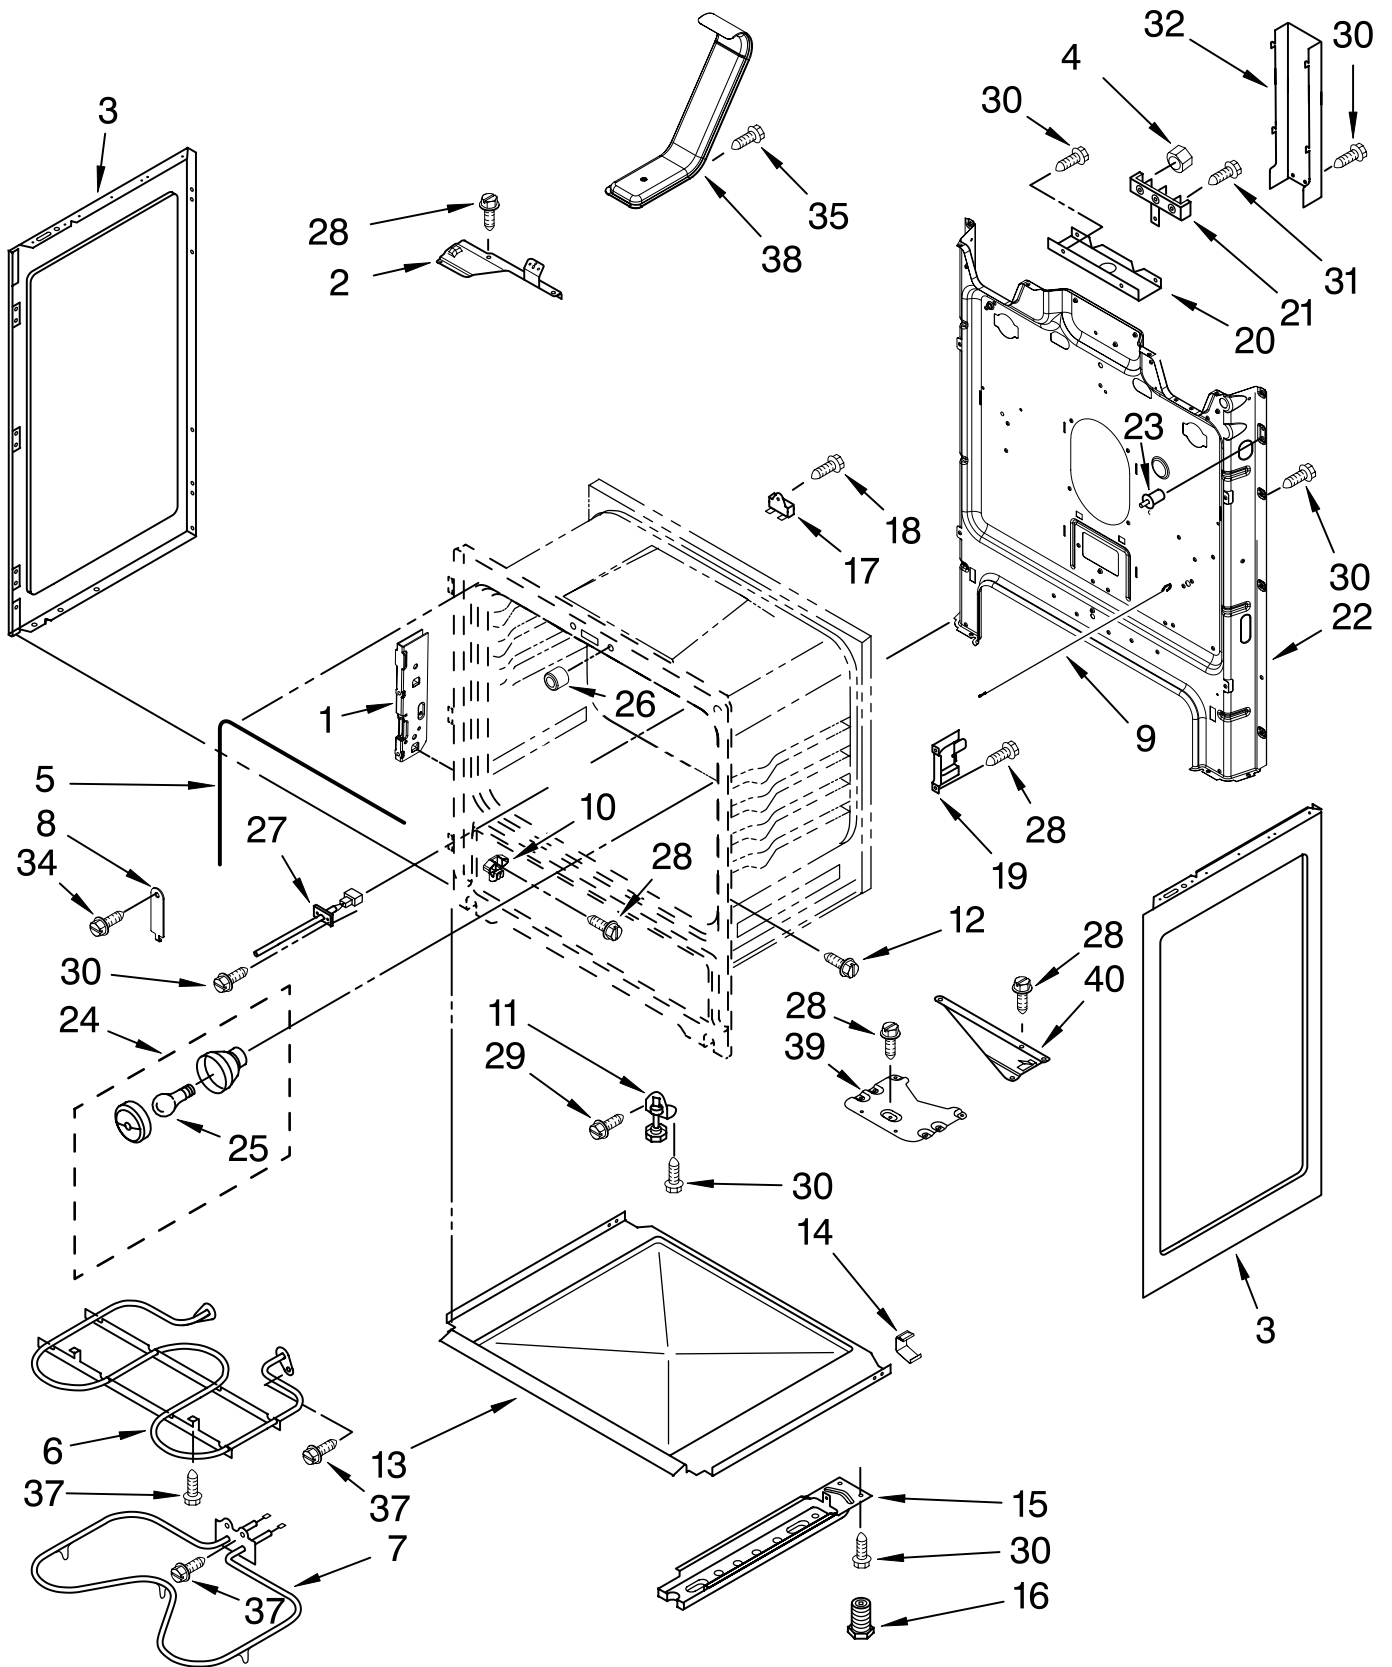

CHASSIS PARTS

For Models: RF212PXSQ2

(Designer White)

FOR ORDERING INFORMATION REFER TO PARTS PRICE LIST

CHASSIS PARTS

For Models: RF212PXSQ2

(Designer White)

Illus. No.	Part No.	DESCRIPTION
1	9760407	Brkt – Mounting
2	8273905	Support, Corner LR
3		Panel, Side (2)
	8053830	White-Textured
4	112432	Nut
5	W10129032	Seal, Oven Door
6	9757340	Element, Broil
7	9758541	Element, Bake
8	9761517	Clip,Door Mntg(2)
9	9757239	Rod – Dr Switch
10	W10114344	Glide, Drawer Frnt
11	3196037	Foot, Front (2)
12	W10067840	Screw
13	8054068	Tray, Insulation
14	3196576	Clip, Panel (6)
15	9760314	Rail, Base (2)
16	W10058460	Foot, Rear (2)
17	3196548	Thermal, Fuse
18	3196172	Screw
19	3186116	Support, Oven (2)
20	3186034	Bracket, Service
21	9761958	Block, Terminal
22	8274034	Back, Main
23	9757262	Switch, Door
24	3196701	Light Socket Assy
25	311255	Bulb, Oven Light
26	9758701	Spacer – Door
27	8273902	Sensor, Oven
28	3196169	Screw
29	3196179	Screw
30	3196178	Screw
31	3400016	Screw
32	9758283	Cover, Box
34	W10031780	Screw
35	3196566	Screw
37	3196174	Screw
38	9761299	Flue
39	3195736	Support, Front (2)
40	3195987	Support, Corner RR

INSULATION

8273263 Insulation, Wrap
8272611 Insulation, Back
8272613 Insulation, Vent