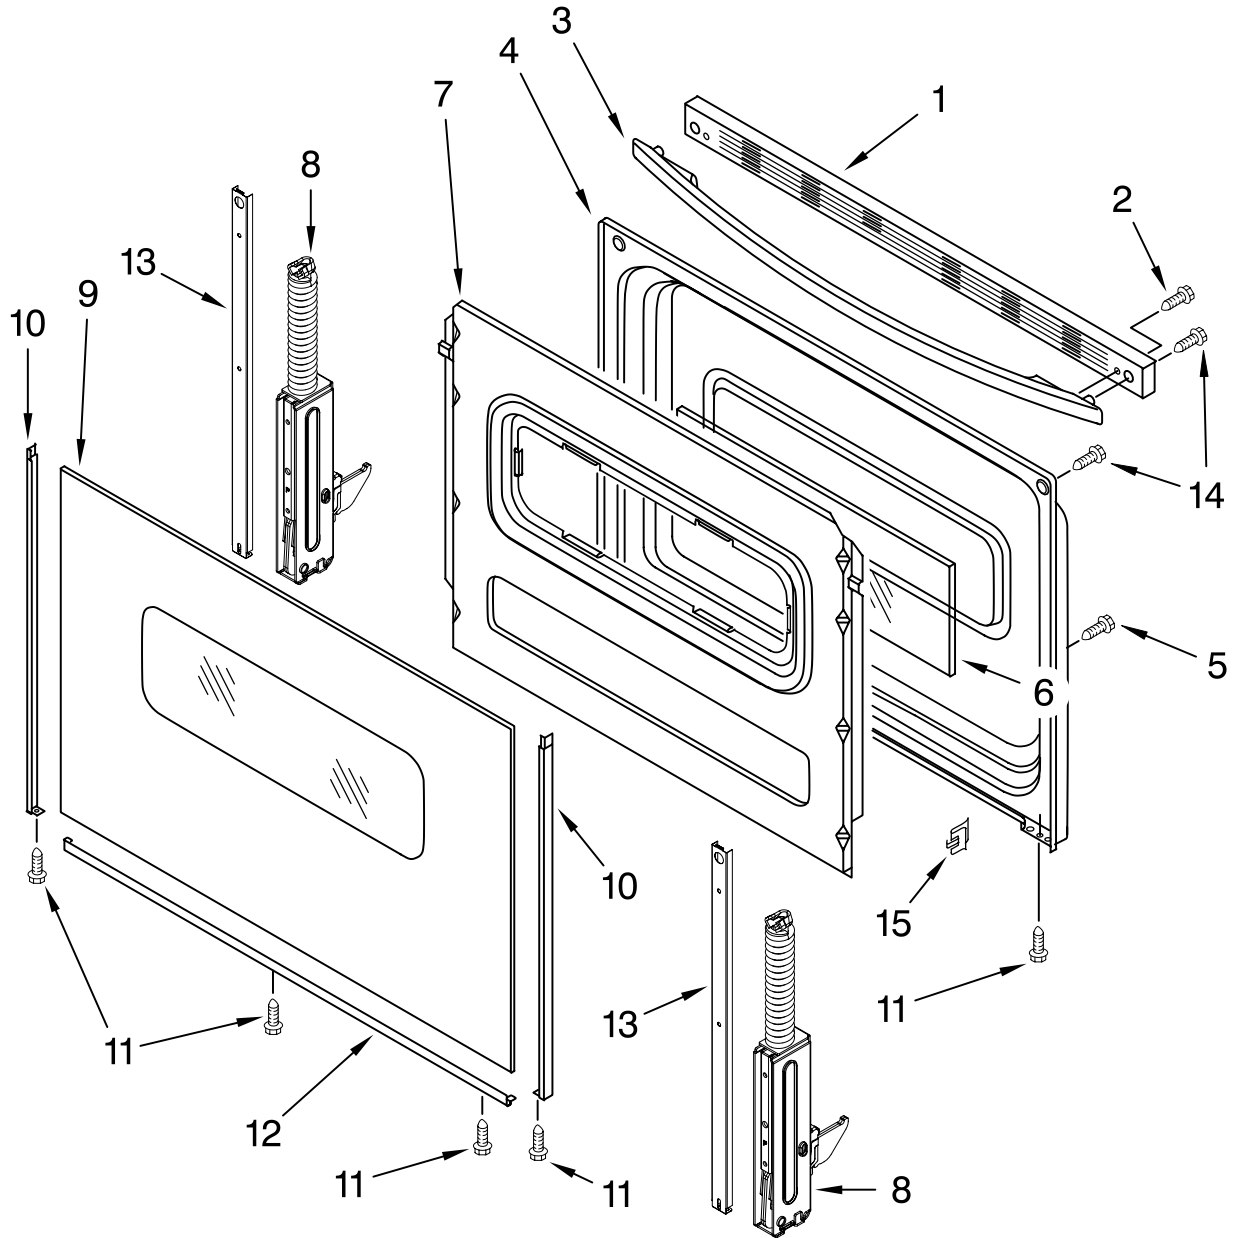

DOOR PARTS

For Models: RF212PXSQ2
(Designer White)

Illus. No.	Part No.	DESCRIPTION
1	9761975	Trim, Top White
2	3196164	Screw
3	9761982	Handle, Door White
4	9761340	Liner, Door
5	W10031790	Screw

Illus. No.	Part No.	DESCRIPTION
6	9758163	Window, Inner
7	9761500	Retainer, Insul.
8	9761494	Hinge, Door (2)
9	9762476	Glass, Outer White
10	8523172	Trim, Side White Left Hand
	8523166	White Right Hand

Illus. No.	Part No.	DESCRIPTION
11	3196160	Screw
12	8523175	Trim, Lower White
13	W10113759	Strap, Door
14	W10031780	Screw
15	3196025	Clip, Glass

FOR ORDERING INFORMATION REFER TO PARTS PRICE LIST