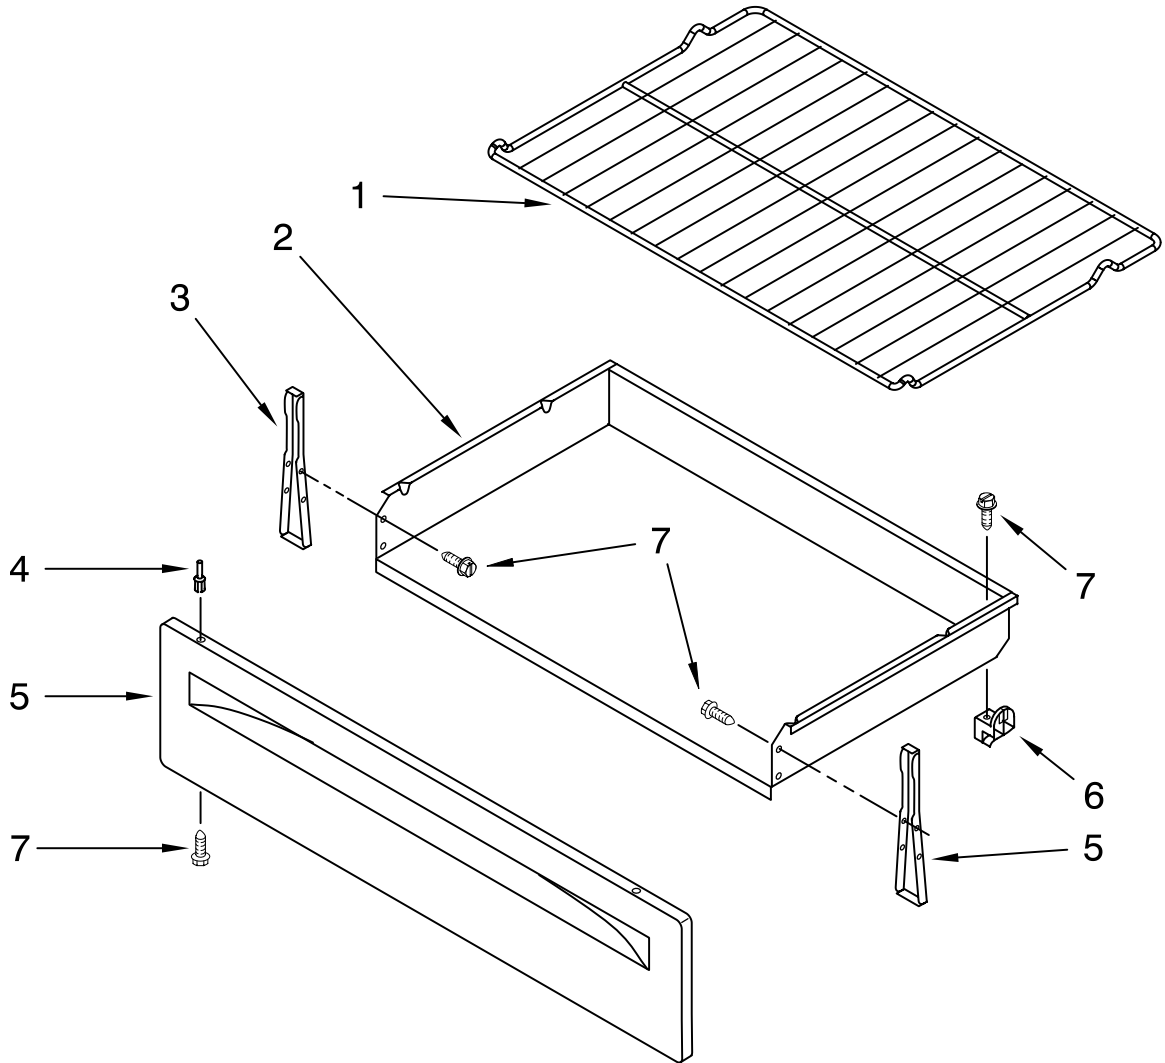

DRAWER & BROILER PARTS

For Models: RF212PXSQ2

(Designer White)

Illus. No.	Part No.	DESCRIPTION
1	3195710	Rack, Oven (2)
2	9761031	Drawer, Storage
3	9758200	Bracket, Drawer(2)
4		Rivet, Push (2)
5	3196814	White Panel, Drawer Frnt
	8053339	White
6	8053334	Glide, Drawer (2)
7	3196168	Screw

FOR ORDERING INFORMATION REFER TO PARTS PRICE LIST