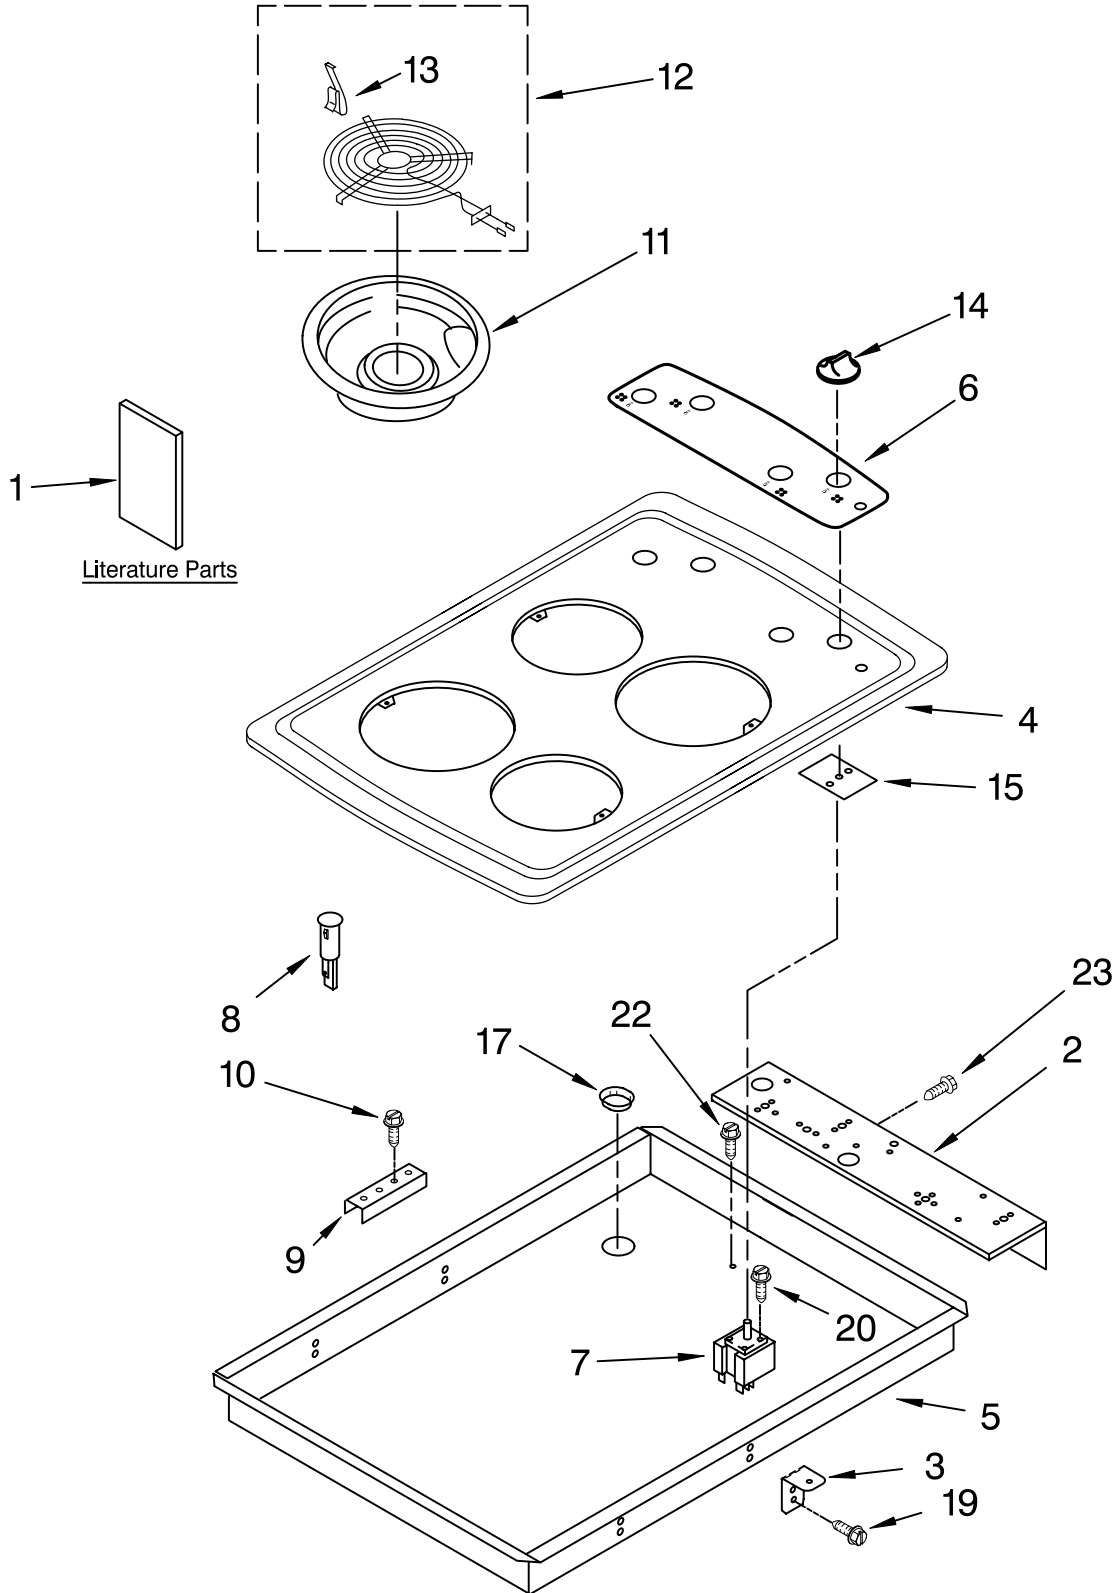

COOKTOP PARTS

For Models: RCS3014RB01, RCS3014RQ01, RCS3014RS01, RCS3014RT01
(Black) (Designer White) (Stainless Steel) (Biscuit)

ELECTRIC
BUILT-IN
COOKTOP

FOR ORDERING INFORMATION REFER TO PARTS PRICE LIST

COOKTOP PARTS

For Models: RCS3014RB01,RCS3014RQ01,RCS3014RS01,RCS3014RT01
(Black) (Designer White) (Stainless Steel) (Biscuit)

Illus. No.	Part No.	DESCRIPTION
1		LITERATURE PARTS
	8286310	Installation Instructions
	8286613	Use & Care Guide
	3191638	Safer Cooking Tips
	9759133	Safer Cooking Tips
2	8286401	Bracket, Switch Mounting
3	3192454	Bracket, Mounting
4		Cooktop
	8286392WH	Designer White
	8286390LM	Stainless Steel
	8286392BL	Black
	8286392BT	Biscuit
5	8286373	Burner Box
6		Panel, Control
	8286499	Black
	8286500	White
	8286501	Biscuit
7		Switch, Infinite
	3191472	Use W/8" Element (Silver Shaft)
	3191471	Use W/6" Element (Blue Shaft)
8	4456181	Light, Indicator
9	4455917	Bracket, Mounting
10	3400093	Screw
11		Pan, Surface
	3195208	6" Pan (2)
	3195209	8" Pan (2)
12		Unit, Surface
	8053266	6" (2) 240V
	3191454	8" (2) 240V
13	3195917	Clip, Element
14		Knob, Control (4)
	8286043BL	Black
	8286043WH	White
	8286043BT	Biscuit
15	3183956	Seal, Switch
17	3191506	Bushing, Conduit
19	3196537	Screw, 8-18 x 3/8
20	3400855	Screw, 8-32 x 1/4
22	3400015	Screw, 10-32 x 3/8
23	3177991	Screw, 8-18 x 1/4