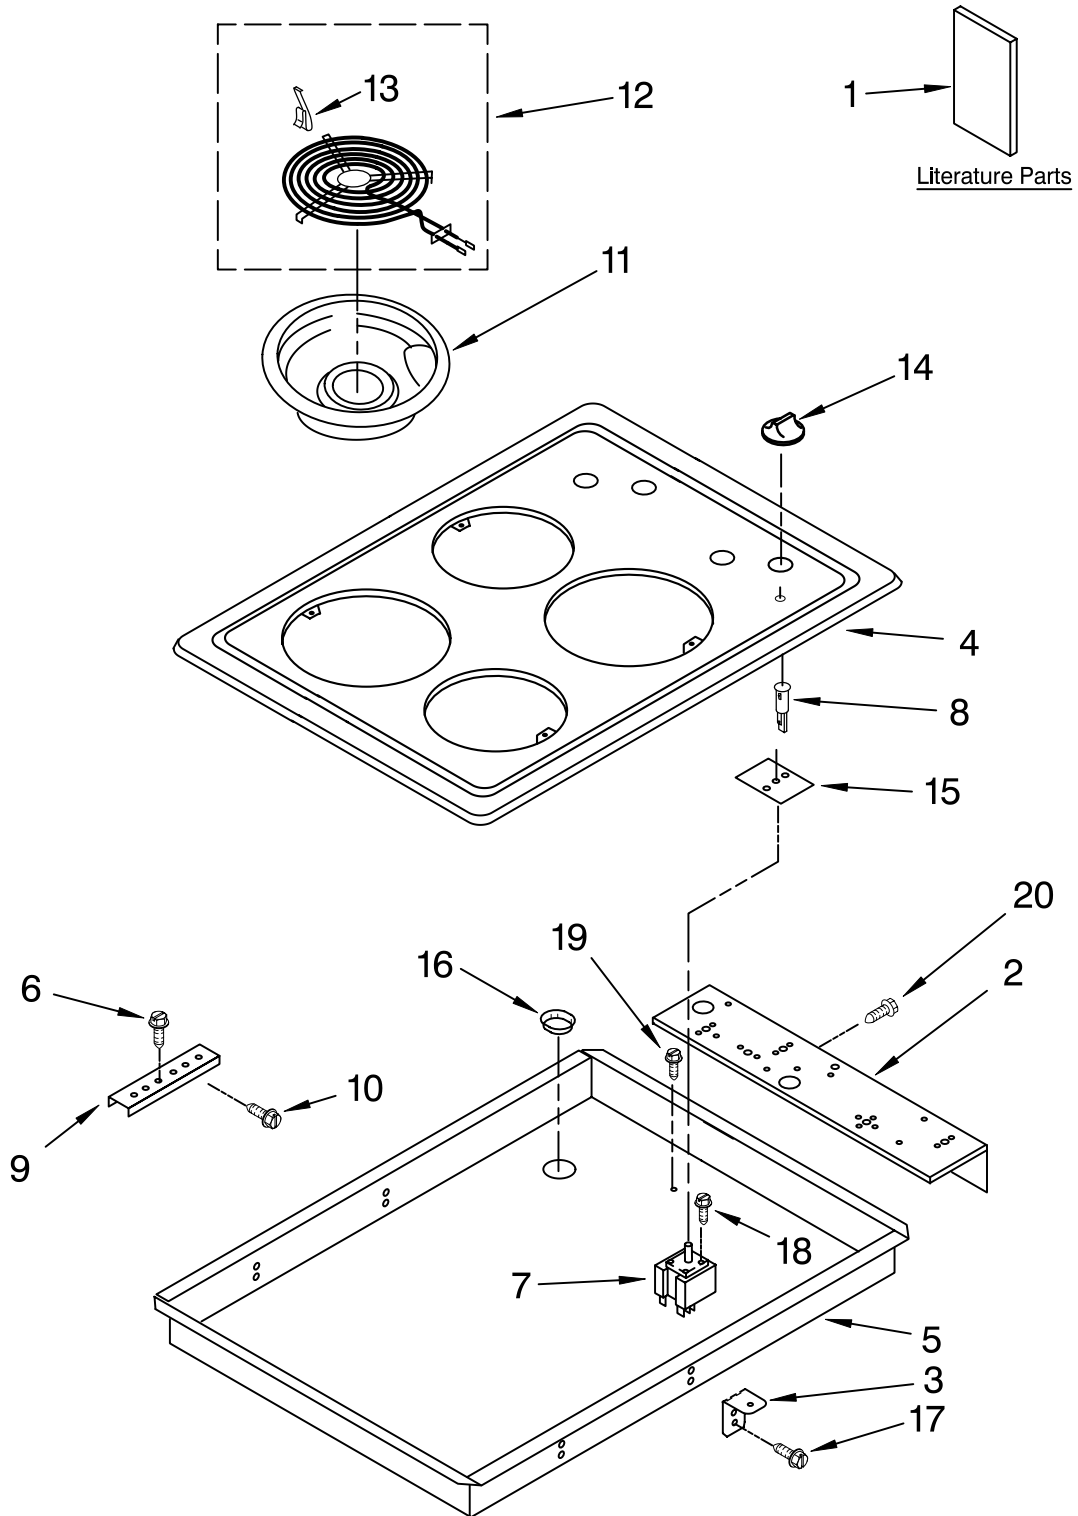

# COOKTOP PARTS

For Models: RCS3004RS03  
(Stainless)

30" ELECTRIC  
BUILT-IN  
COOKTOP

FOR ORDERING INFORMATION REFER TO PARTS PRICE LIST

# COOKTOP PARTS

For Models: RCS3004RS03  
(Stainless)

<b>Illus. No.</b>	<b>Part No.</b>	<b>DESCRIPTION</b>
1	8286310	Literature Parts Installation Instructions
	W10162164	Use & Care Guide Safer Cooking Tips
	9762761	English
	W10065852	French
2	8286401	Bracket, Switch Mounting
3	3192454	Bracket, Mounting
4	W10140171	Cooktop
5	8286373	Burner Box
6	3400093	Screw
7		Switch, Infinite
	3191472	Use W/8" Element (Silver Shaft)
	3191471	Use W/6" Element (Blue Shaft)
8	4456181	Light, Indicator
9	4455917	Bracket, Mounting
10	3400093	Screw
11		Pan, Surface
	W10196406	6" Pan (2)
	W10196405	8" Pan (2)
12		Unit, Surface
	8053265	6" (2)
	8053267	8" (2)
13	3195917	Clip, Element
14	8286043BL	Knob, Control (4)
15	3183956	Seal, Switch
16	3191506	Bushing, Conduit
17	3196537	Screw
18	3400855	Screw
19	3400015	Screw
20	3177991	Screw

## **WIRING HARNESS PARTS**

8286368	Harness, Main
4455805	Grommet
8286375	Conduit Assembly
3196160	Screw