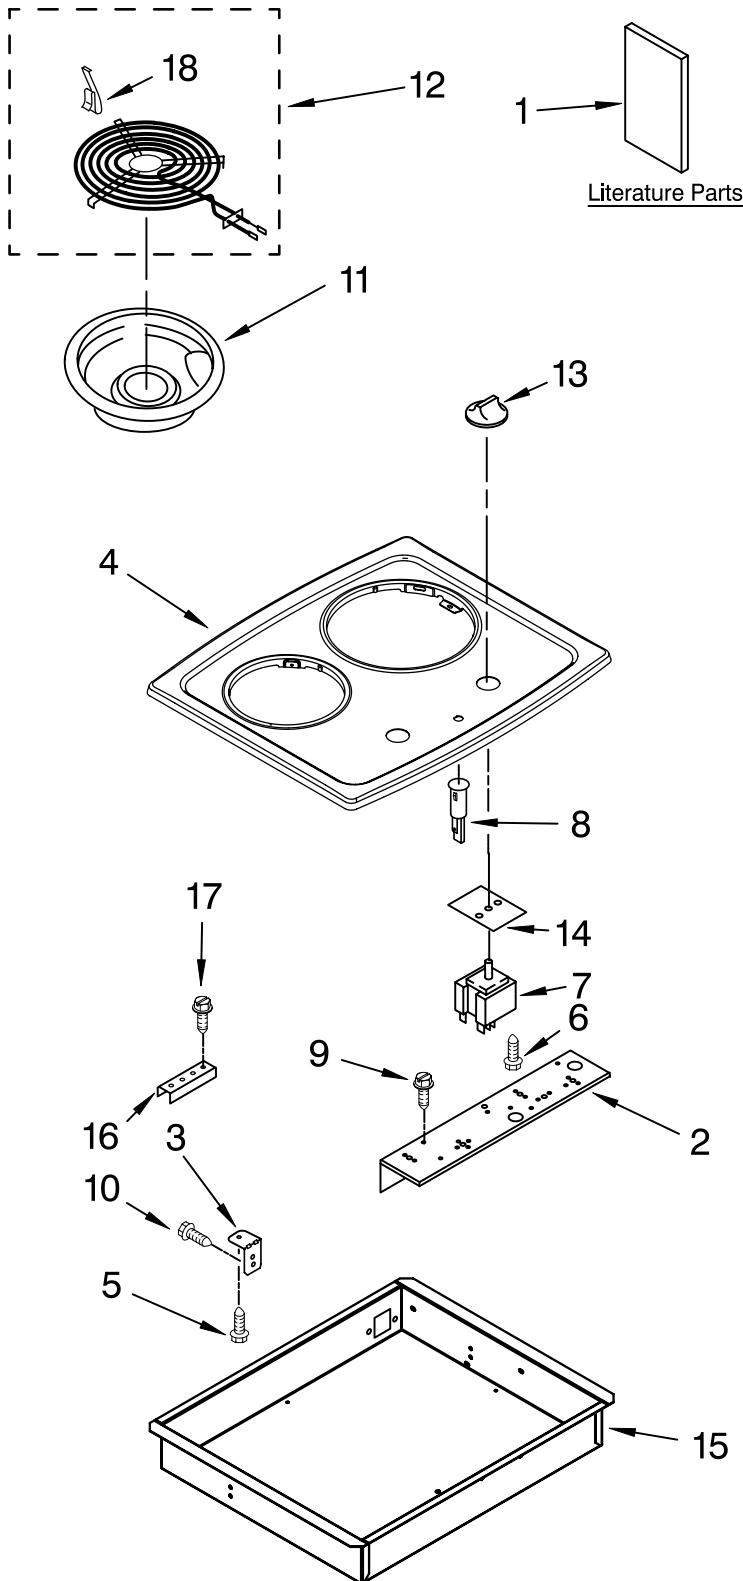

# COOKTOP PARTS

For Models:RCS2012RS04  
(Stainless)

20" ELECTRIC  
BUILT-IN  
COOKTOP

Illus. No.	Part No.	DESCRIPTION
1	8286310	Literature Parts Installation Instructions
	W10162164	Use & Care Guide Safer Cooking Tips
	9762761	English
	W10065852	French
2	8286443	Bracket, Switch Mounting
3	3192454	Bracket, Mounting
4	W10140169	Cooktop
5	3196160	Screw
6	3400855	Screw
7		Switch Infinite
	3191472	Use W/8" Element (Silver Shaft)
	3191471	Use W/6" Element (Blue Shaft)
8	4456181	Light, Indicator
9	3177991	Screw
10	3196537	Screw
11		Pan, Surface Unit
	3195208	6"
	3195209	8"
12		Element, Surface
	8053265	6"
	8053267	8"
13	8286043BL	Knob, Control (2)
14	3183956	Seal, Switch Shaft (2)
15	W10005700	Burner Box
16	4455917	Bracket, Mounting
17	3400093	Screw
18	3195917	Clip, Element

# OPTIONAL PARTS (NOT INCLUDED)

For Models:RCS2012RS04  
(Stainless)

<b>Illus. No.</b>	<b>Part No.</b>	<b>DESCRIPTION</b>
-------------------	-----------------	--------------------

---

**FOLLOWING PARTS  
NOT ILLUSTRATED**