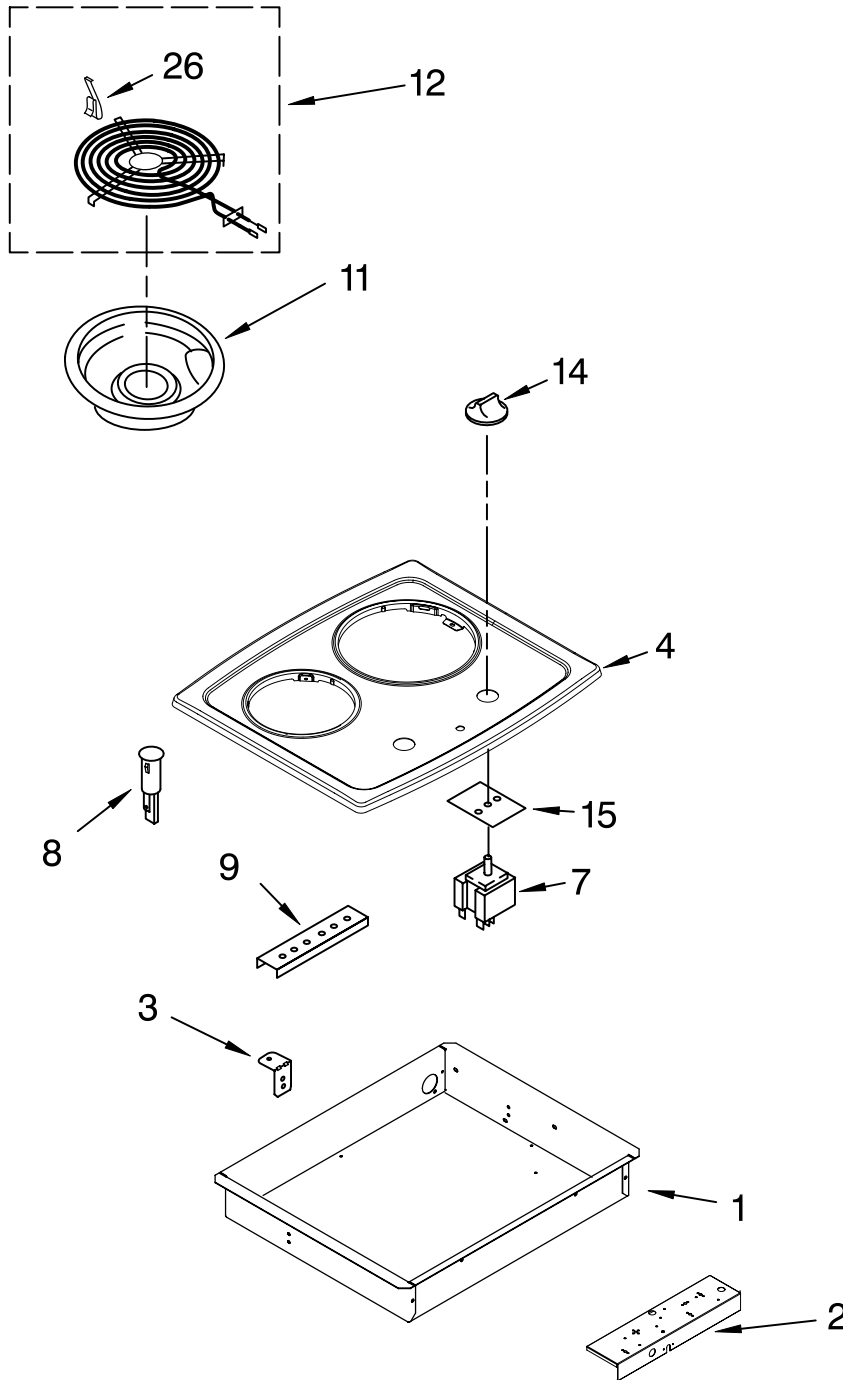

COOKTOP PARTS

For Models: RCS2002RS00
(Stainless Steel)

20" ELECTRIC
BUILT-IN
COOKTOP

| Illus. No. | Part No. | DESCRIPTION |
|------------|-----------|---------------------------------|
| 1 | 8286376 | Burner Box |
| 2 | 8286402 | Bracket, Switch Mounting |
| | 3400855 | Screw |
| 3 | 3192454 | Bracket, Mounting |
| | 3196537 | Screw |
| 4 | | Cooktop |
| | 8286389LM | Stainless Steel |
| 7 | | Switch Infinite |
| | 3191475 | Use W/8" Element (Yellow Shaft) |
| | 3191472 | Use W/6" Element (Blue Shaft) |
| | 3400855 | Screw |
| 8 | 3192213 | Light, Indicator |
| 9 | 4455917 | Bracket, Mounting |
| | 3400093 | Screw |
| 11 | | Pan, Surface Unit |
| | 3195208 | 6" |
| | 3195209 | 8" |
| | 3400843 | Screw |
| 12 | | Element, Surface |
| | 3191460 | 6" |
| | 3191459 | 8" |
| 14 | 8286043BL | Knob, Control (2) |
| 15 | 3183956 | Seal, Switch Shaft (2) |
| 26 | 3195917 | Clip, Element |

LITERATURE PARTS

- 8286310 Installation, Instructions
- 8286311 Use & Care Guide
- 3192350 Wire Diagram
- 3191638 Tips-Safer Cooking

FOR ORDERING INFORMATION REFER TO PARTS PRICE LIST

OPTIONAL PARTS

For Models:RCS2002RS00
(Stainless Steel)

| Illus. | Part | |
|---------------|-------------|--------------------|
| No. | No. | DESCRIPTION |

**FOLLOWING PARTS
NOT ILLUSTRATED**

SPLICING WIRES--25FT.

LENGTH

| | |
|--------|------------------------------|
| 242828 | Wire, Black 12 Ga. 150°C |
| 242820 | Wire, Black 14 Ga. 150°C |
| 242821 | Wire, Blue 14 Ga. 150°C |
| 242822 | Wire, Brown 14 Ga. 150°C |
| 242830 | Wire, Brown 14 Ga. 200°C |
| 242823 | Wire, Green 14 Ga. 150°C |
| 242824 | Wire, Orange 14 Ga. 150°C |
| 242829 | Wire, Red 12 Ga. 150°C |
| 242825 | Wire, Red 14 Ga. 150°C |
| 242831 | Wire, Red 14 Ga. 200°C |
| 242826 | Wire, White 14 Ga. 150°C |
| 242827 | Wire, Yellow 14 Ga. 150°C |
| 242832 | Wire, Yellow 14 Ga. 200°C |