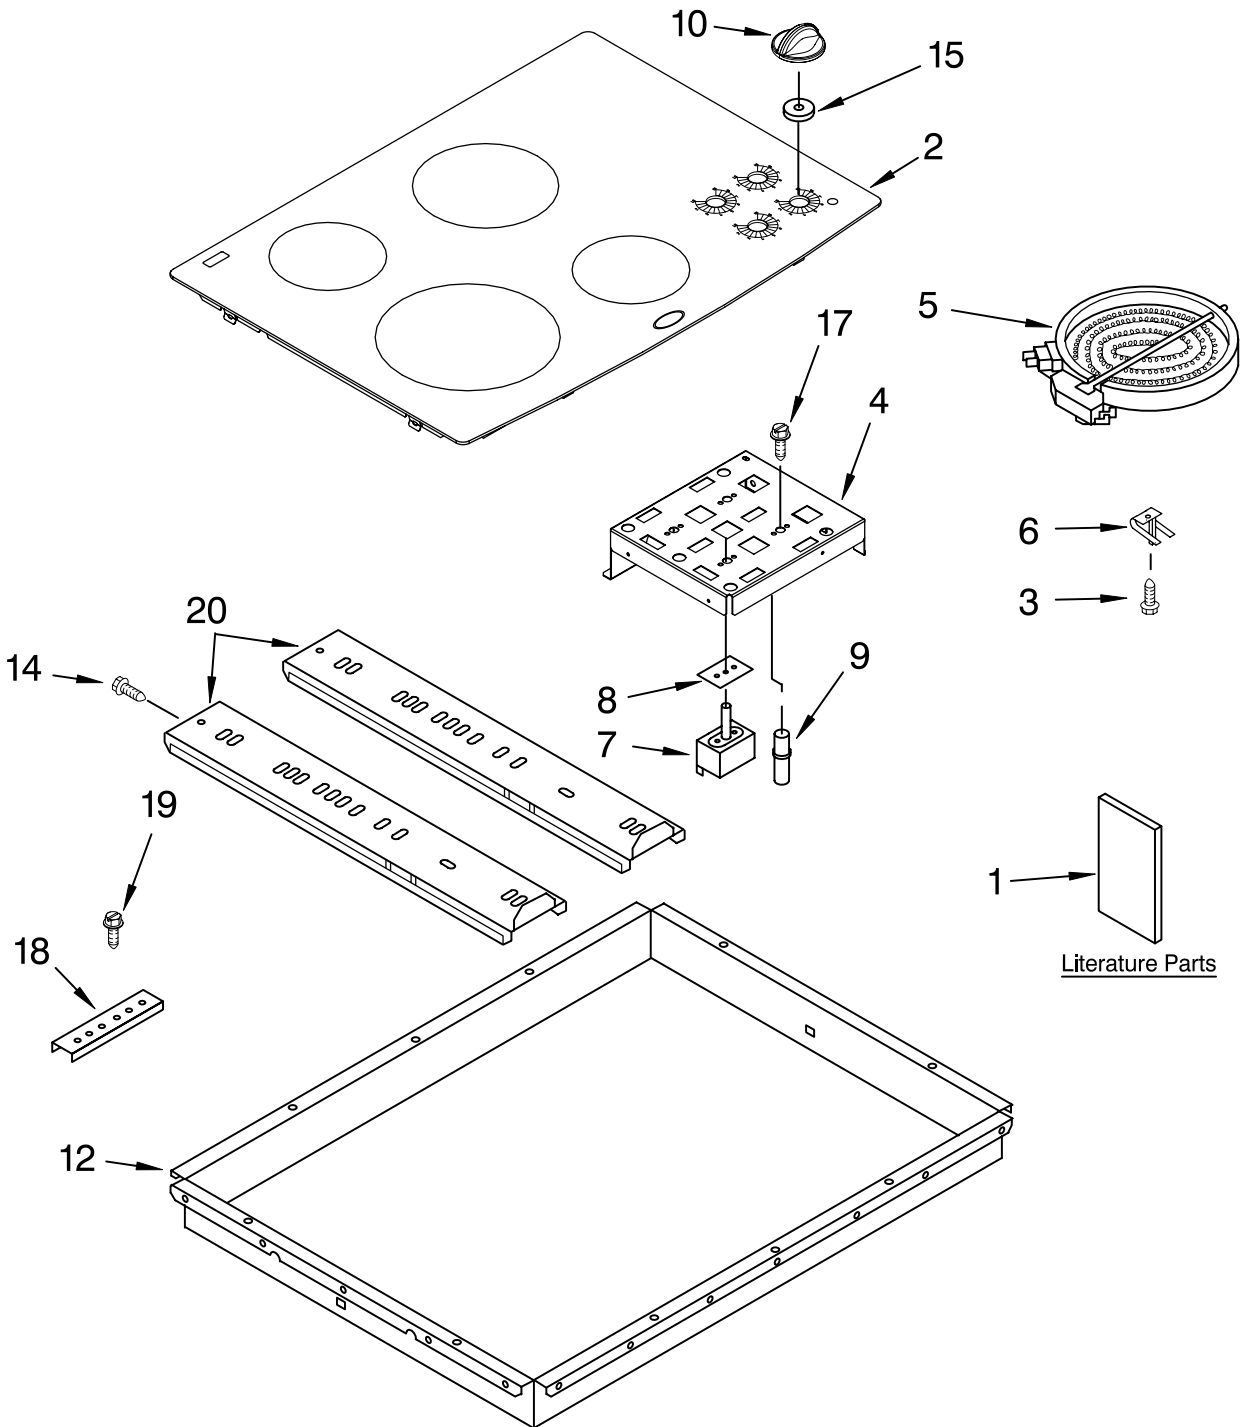

COOKTOP PARTS

For Model: RCC3024RB00, RCC3024RQ00, RCC3024RT00
(Black) (Designer White) (Biscuit)

30" ELECTRIC
BUILT-IN COOKTOP

FOR ORDERING INFORMATION REFER TO PARTS PRICE LIST

COOKTOP PARTS

For Model: RCC3024RB00,RCC3024RQ00,RCC3024RT00
(Black) (Designer White) (Biscuit)

Illus. No.	Part No.	DESCRIPTION
1		Literature Parts
	8286066	Installation Instructions
	8286337	Wiring Diagram
	8286288	Use & Care Guide
	3191638	Safe Cooking Tips
	9759133	SAFECOOKING TIPS
2		Cooktop, Glass
	8285981	Black
	8286041	Designer White
	8286042	Biscuit
3	246119	Screw (8)
4	8285935	Bracket, Switch Mounting
	3196537	Screw
	3196160	Screw
5		Element, Surface
	8523698	1200W LR-RF
	8523696	1800W RR
	8523692	2500W LF
6	9759094	Spring,Locator (8)
7		Switch, Infinite
	3191049	Use W/1200W Left Rear & Right Front Burners
	3191050	Use W/1700W Right Rear Burner
	4454541	Use W/2400W Left Front Burner
8	3183956	Seal, Switch Cover
9	3187750	Light, Indicator
10		Knob, Control (4)
	8286043BL	Black
	8286043WH	Designer White
	8286043BT	Biscuit
12	8285862	Box, Burner
14	3196537	Screw
15	8285469	Seal, Switch Shaft (4)
17	311865	Screw
18	4455917	Bracket, Mounting
19	3400093	Screw
20	8285962	Rail, Element

FOR ORDERING INFORMATION REFER TO PARTS PRICE LIST

OPTIONAL PARTS

For Model: RCC3024RB00,RCC3024RQ00,RCC3024RT00
(Black) (Designer White) (Biscuit)

Illus. No.	Part No.	DESCRIPTION
-------------------	-----------------	--------------------

ACCESSORY PARTS

4456147 Cleaner, Glass

WIRING HARNESS PARTS

8285996 Wiring Harness
Surface Unit
8286346 Harness Conduit
3400015 Screw, 10-32 x 3/8

FOR ORDERING INFORMATION REFER TO PARTS PRICE LIST