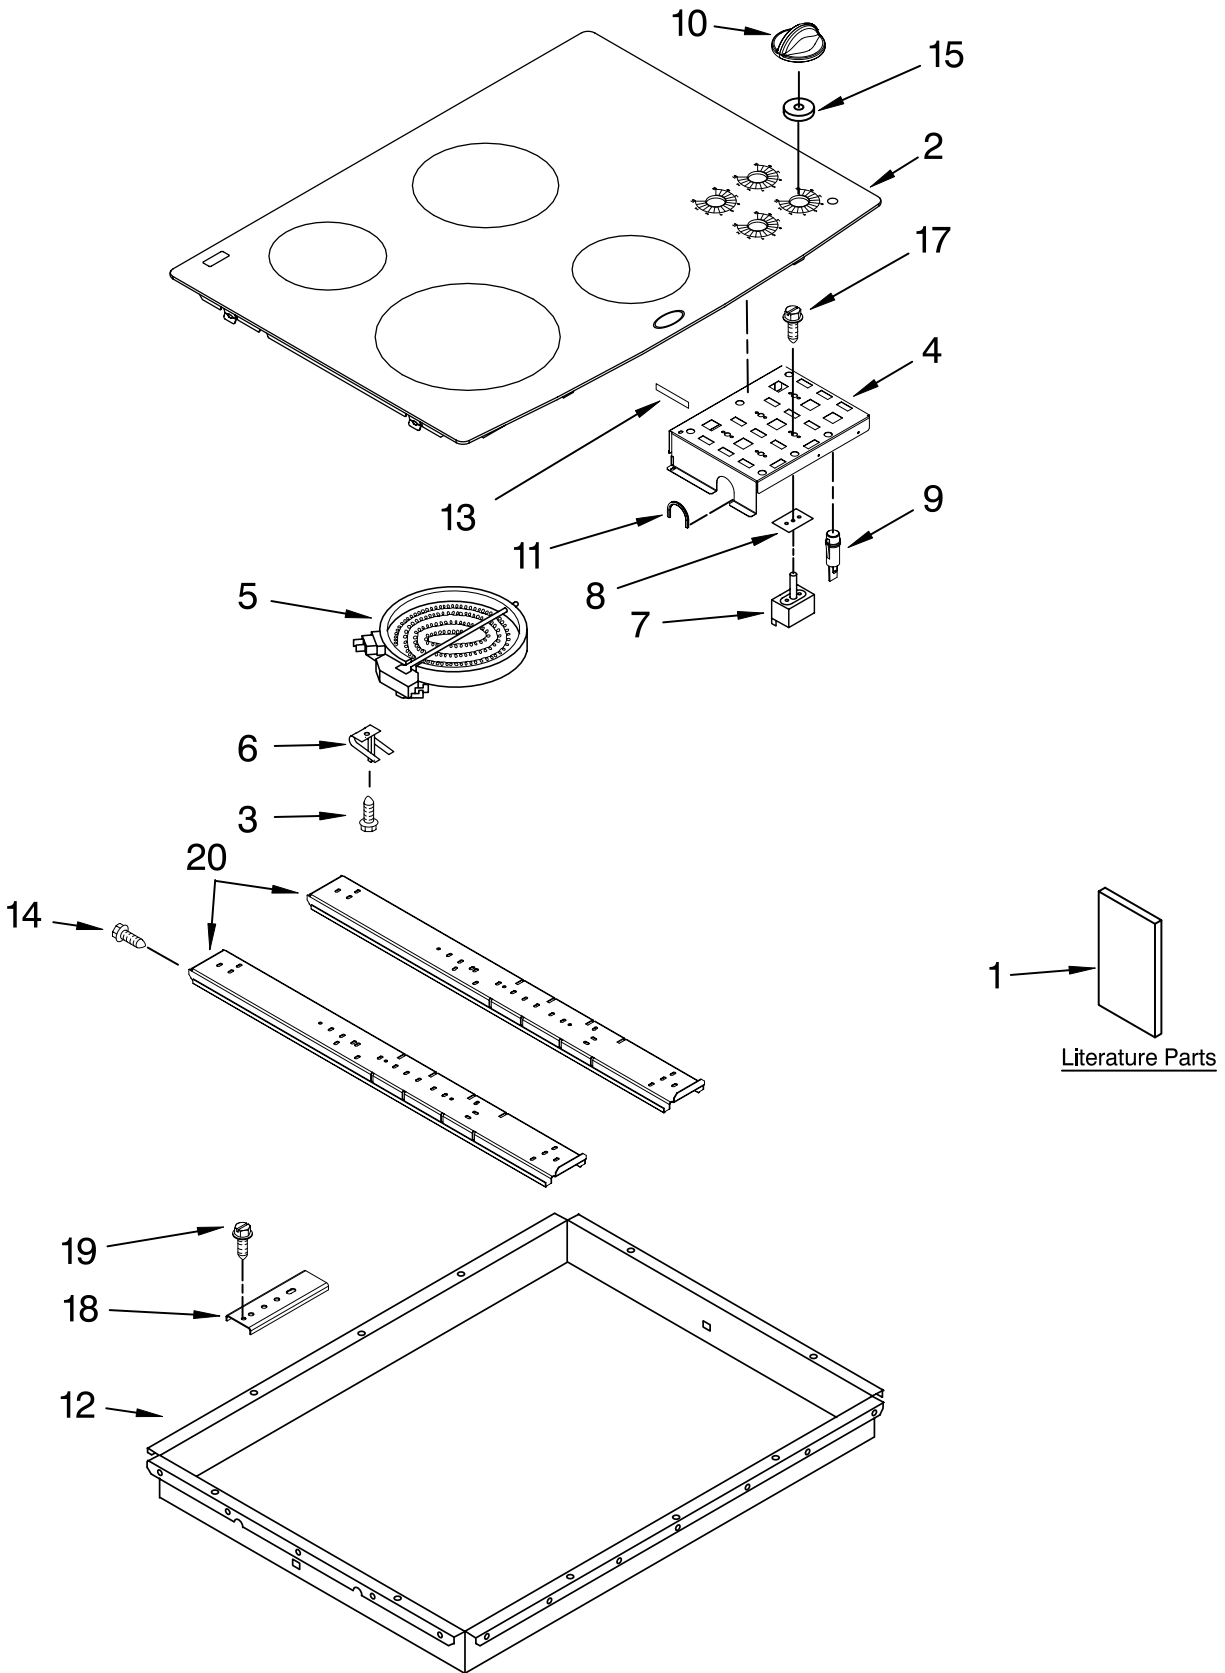

COOKTOP PARTS

For Model: RCC3024RB03, RCC3024RQ03, RCC3024RT03
(Black) (Designer White) (Biscuit)

30" ELECTRIC
BUILT-IN COOKTOP

FOR ORDERING INFORMATION REFER TO PARTS PRICE LIST

COOKTOP PARTS

For Model: RCC3024RB03, RCC3024RQ03, RCC3024RT03
(Black) (Designer White) (Biscuit)

Illus. No.	Part No.	DESCRIPTION
1		Literature Parts Installation Instructions
	8286066	Cooktop
	8304571	Undercounter Oven
	8286337	Wiring Diagram
	W10162165	Use & Care Guide Safe Cooking Tips
	9762761	English
	W10065852	French
2		Cooktop, Glass
	W10140990	Black
	W10141723	Designer White
	W10141724	Biscuit
3	246119	Screw (8)
4	8285935	Bracket, Switch Mounting
	3196537	Screw
	3196160	Screw
5		Element, Surface
	8523698	1200W LR-RF
	8523696	1800W RR
	8523692	2500W LF
6	9759094	Spring,Locator (8)
7		Switch, Infinite
	3191049	1200W LR-RF
	3191050	1700W RR
	4454541	2400W LF
8	3183956	Seal, Switch Cover
9	3193012	Light, Indicator
10		Knob, Control (4)
	8286043BL	Black
	8286043WH	Designer White
	8286043BT	Biscuit
11	8286607	Grommet, Flexible
12	8285862	Box, Burner
13	3192439	Seal, Limiter
14	3196537	Screw
15	8285469	Seal, Switch Shaft (4)
17	311865	Screw
18	4455917	Bracket, Mounting
19	3400093	Screw
20	9763517	Rail, Element

FOR ORDERING INFORMATION REFER TO PARTS PRICE LIST

OPTIONAL PARTS

For Model: RCC3024RB03, RCC3024RQ03, RCC3024RT03
(Black) (Designer White) (Biscuit)

<u>Illus. No.</u>	<u>Part No.</u>	<u>DESCRIPTION</u>
-------------------	-----------------	--------------------