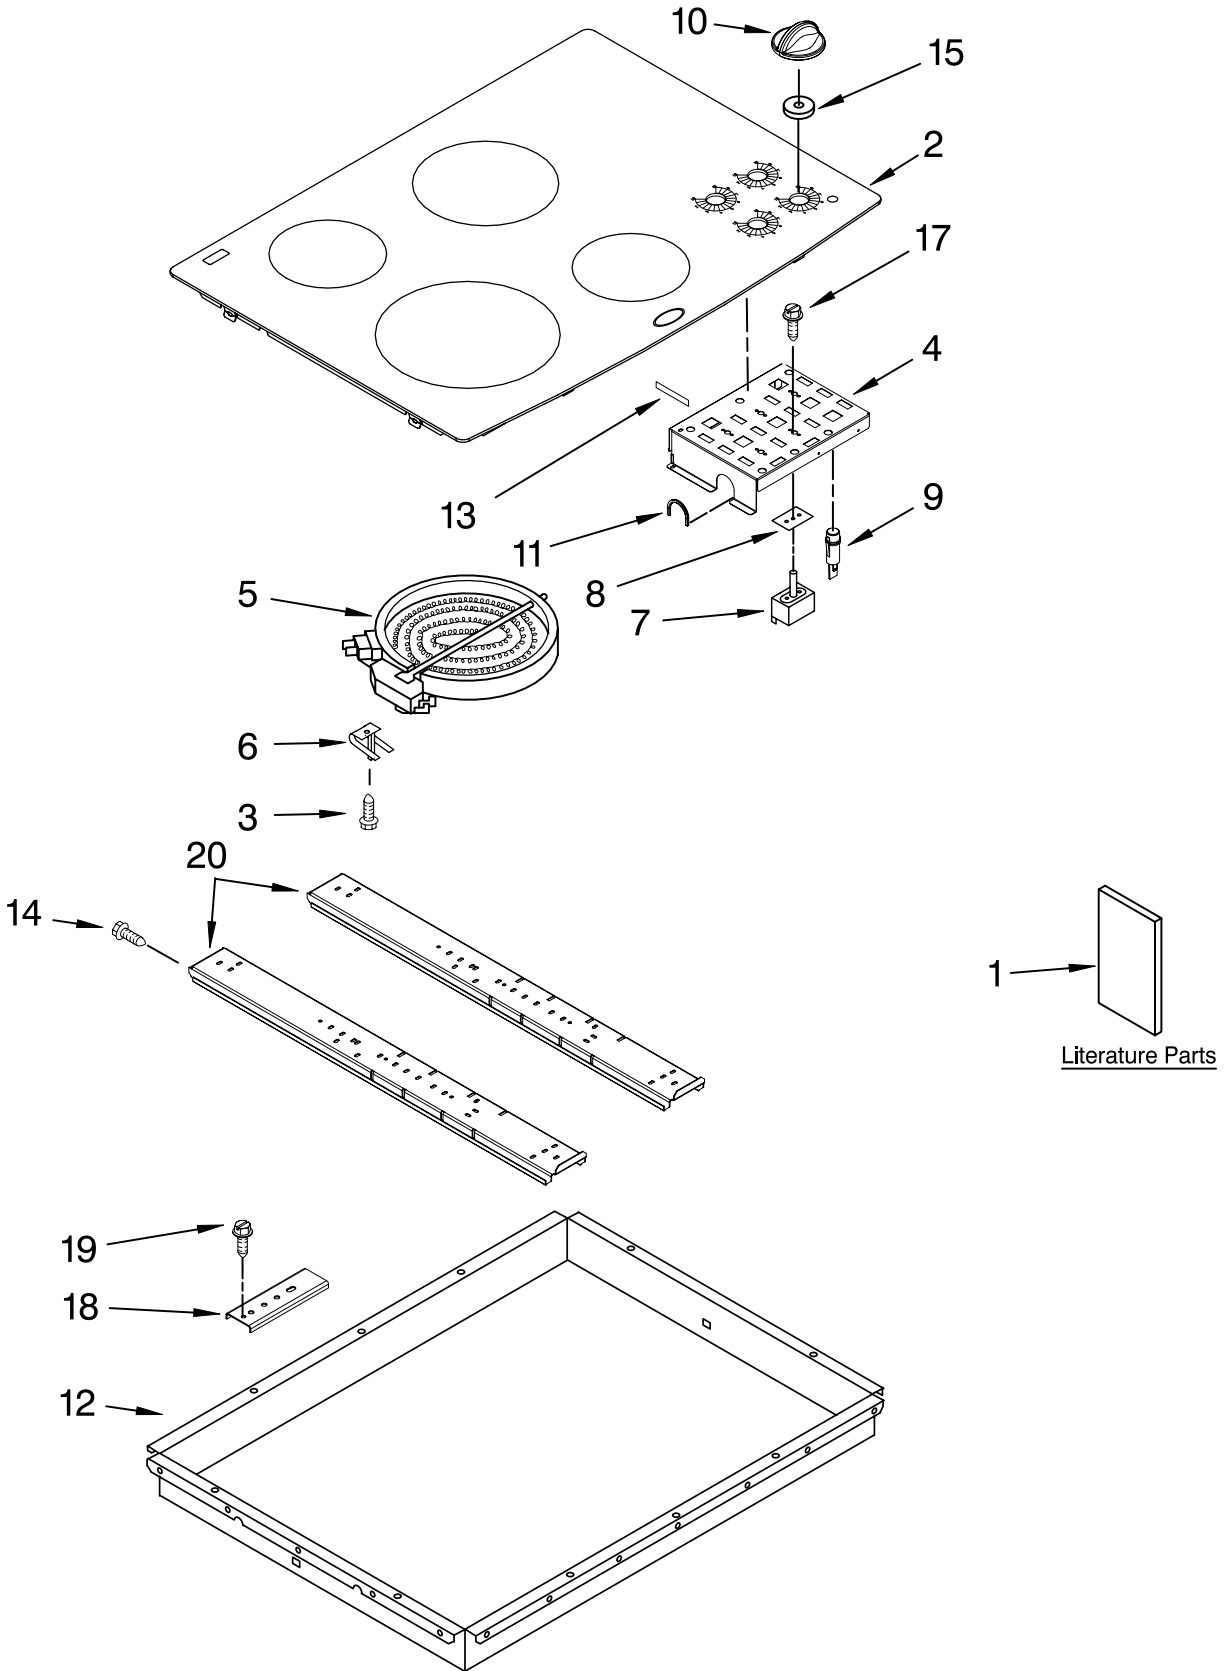

# COOKTOP PARTS

For Model:RCC3024RB02,RCC3024RQ02,RCC3024RT02  
(Black) (Designer White) (Biscuit)

30" ELECTRIC  
BUILT-IN COOKTOP

FOR ORDERING INFORMATION REFER TO PARTS PRICE LIST

# COOKTOP PARTS

For Model:RCC3024RB02,RCC3024RQ02,RCC3024RT02

(Black) (Designer White) (Biscuit)

Illus. No.	Part No.	DESCRIPTION
1		Literature Parts Installation Instructions
	8286066	Cooktop
	8304571	Undercounter Oven
	8286337	Wiring Diagram
	8286614	Use & Care Guide Safe Cooking Tips
	3191638	English
	9759133	French
2		Cooktop, Glass
	W10048390	Black
	W10048400	Designer White
	W10048410	Biscuit
3	246119	Screw (8)
4	8285935	Bracket, Switch Mounting
	3196537	Screw
	3196160	Screw
5		Element, Surface
	8523698	1200W LR-RF
	8523696	1800W RR
	8523692	2500W LF
6	9759094	Spring,Locator (8)
7		Switch, Infinite
	3191049	1200W LR-RF
	3191050	1700W RR
	4454541	2400W LF
8	3183956	Seal, Switch Cover
9	3193012	Light, Indicator
10		Knob, Control (4)
	8286043BL	Black
	8286043WH	Designer White
	8286043BT	Biscuit
11	8286607	Grommet, Flexible
12	8285862	Box, Burner
13	3192439	Seal, Limiter
14	3196537	Screw
15	8285469	Seal, Switch Shaft (4)
17	311865	Screw
18	4455917	Bracket, Mounting
19	3400093	Screw
20	9763517	Rail, Element