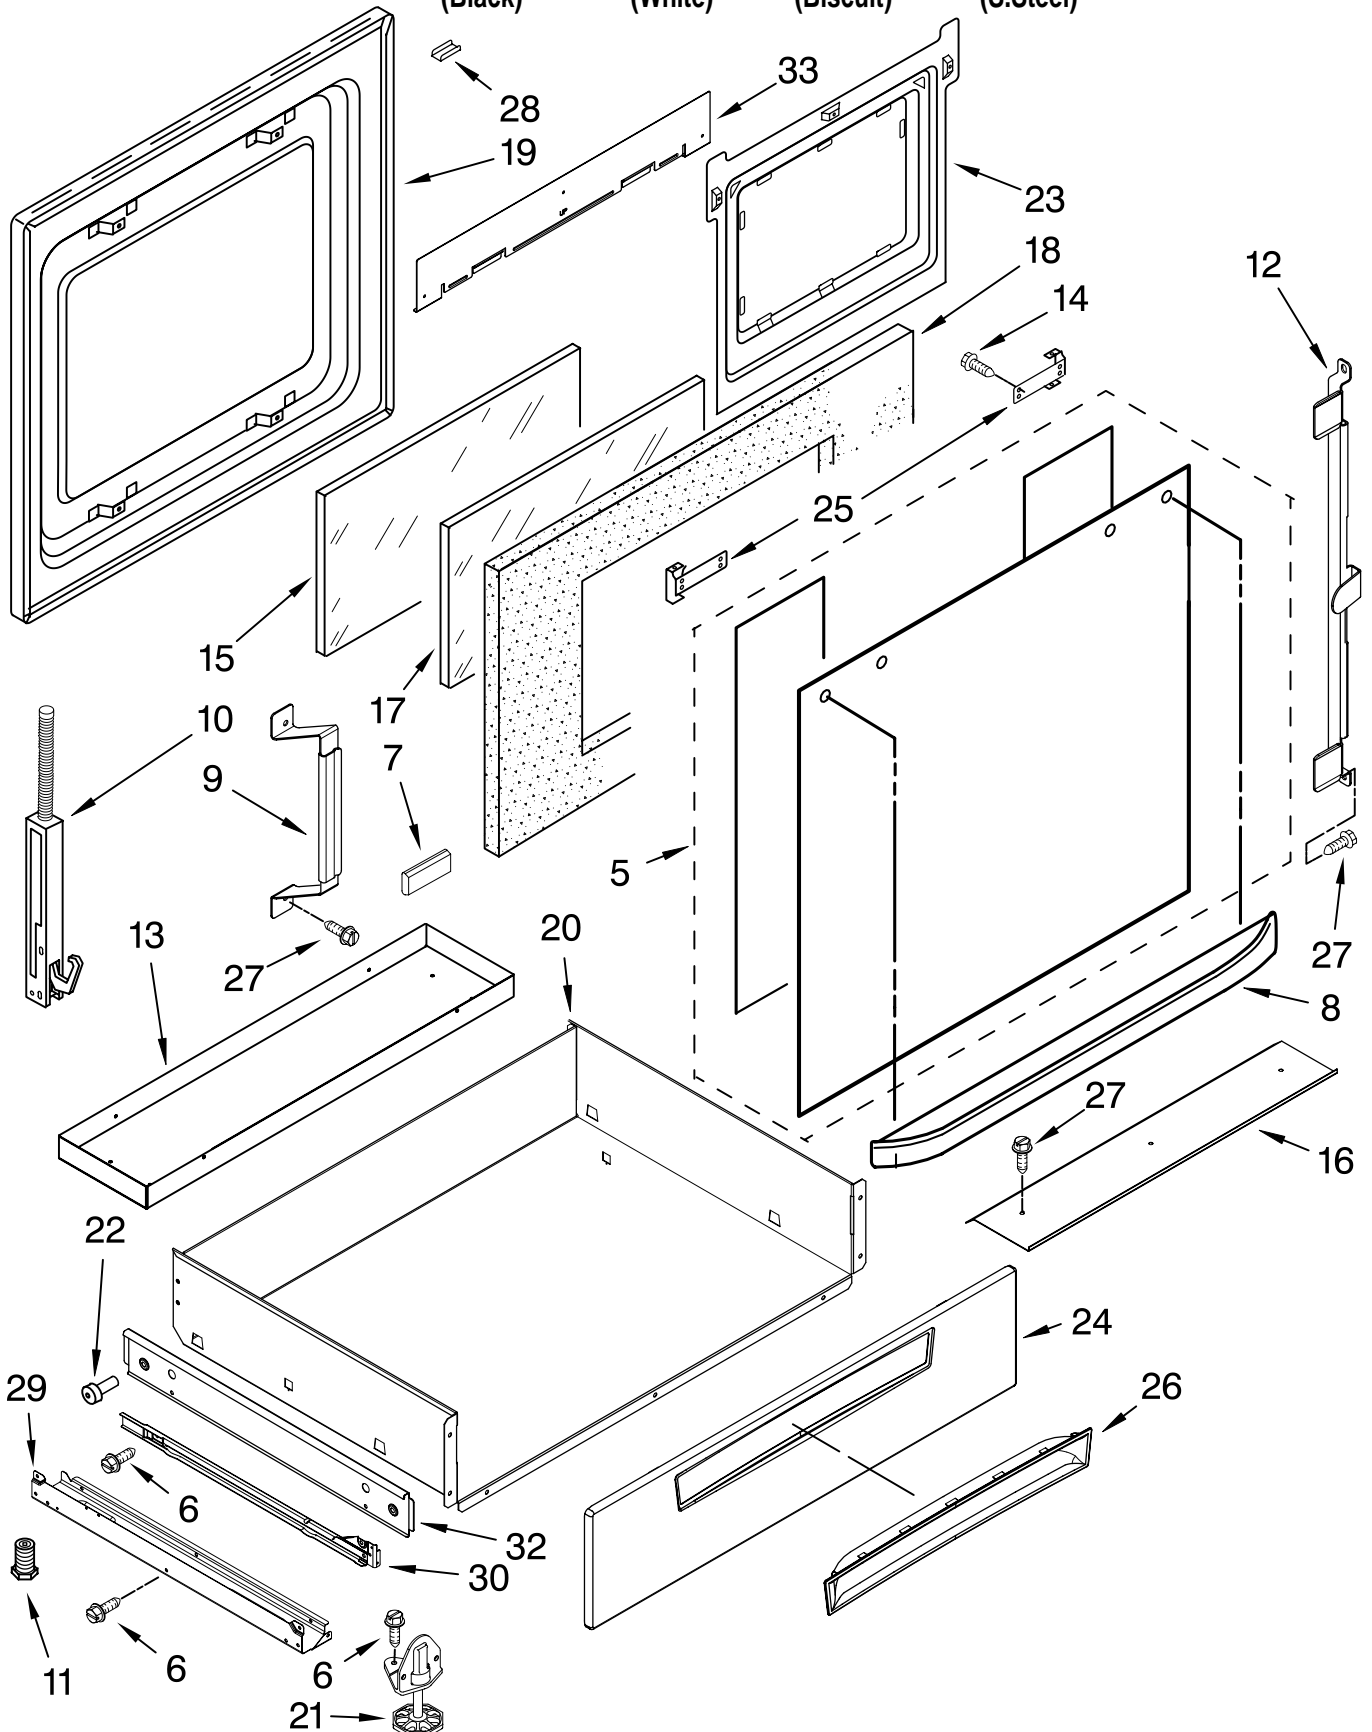

DOOR AND DRAWER PARTS

For Models: GY398LXPB01, GY398LXPQ01, GY398LXPT01, GY398LXPS01
(Black) (White) (Biscuit) (S.Steel)

FOR ORDERING INFORMATION REFER TO PARTS PRICE LIST

DOOR AND DRAWER PARTS

For Models: GY398LXPB01, GY398LXPQ01, GY398LXPT01, GY398LXPS01
(Black)   (White)   (Biscuit)   (S.Steel)

Illus. No.	Part No.	DESCRIPTION
5	9759641	Glass, Door Front Black
	9759639	White
	9759640	Biscuit
	9759642	S.Steel
6	3196537	Screw
7	9759635	Spacer, Glass
8		Handle, Door
	4448854	Black
	4448855	White
	4448856	Biscuit
9	8302094	Bracket, Central
10		Hinge, Door
	9760571	White RH
	9760572	White LH
11	9761935	Foot, Rear
12	8302092	Bracket, Side
13	9760592	Panel, Drawer
14	4451040	Screw
15	9757706	Glass, Inner
16	4457114	Shield, Heat Btm
17	4449263	Glass, Inner (2)
18	4451722	Insulation, Door
19	9759413	Liner, Door
20	9757806	Drawer & Roller
21	3196037	Foot, Front
22	422604	Roller, Drawer
23	4457132	Retainer, Glass
24		Front, Drawer
	4453921WH	White
	4453921BL	Black
	4453921BT	Biscuit
	4453921SS	S.Steel
25	4450813	Bracket, Handle
26		Handle, Drawer
	9756674WH	White
	9756674BT	Biscuit
	9756674BL	Black
27	4449809	Screw
28	4450863	Retainer, Clip
29		Side, Base
	9759954	L.Side
	9759953	R.Side
30		Track, Drawer
	9756839	L.Side
	9756837	R.Side
32	9756673	Guide, Roller
33	9757707	Shield, Heat Top

FOR ORDERING INFORMATION REFER TO PARTS PRICE LIST