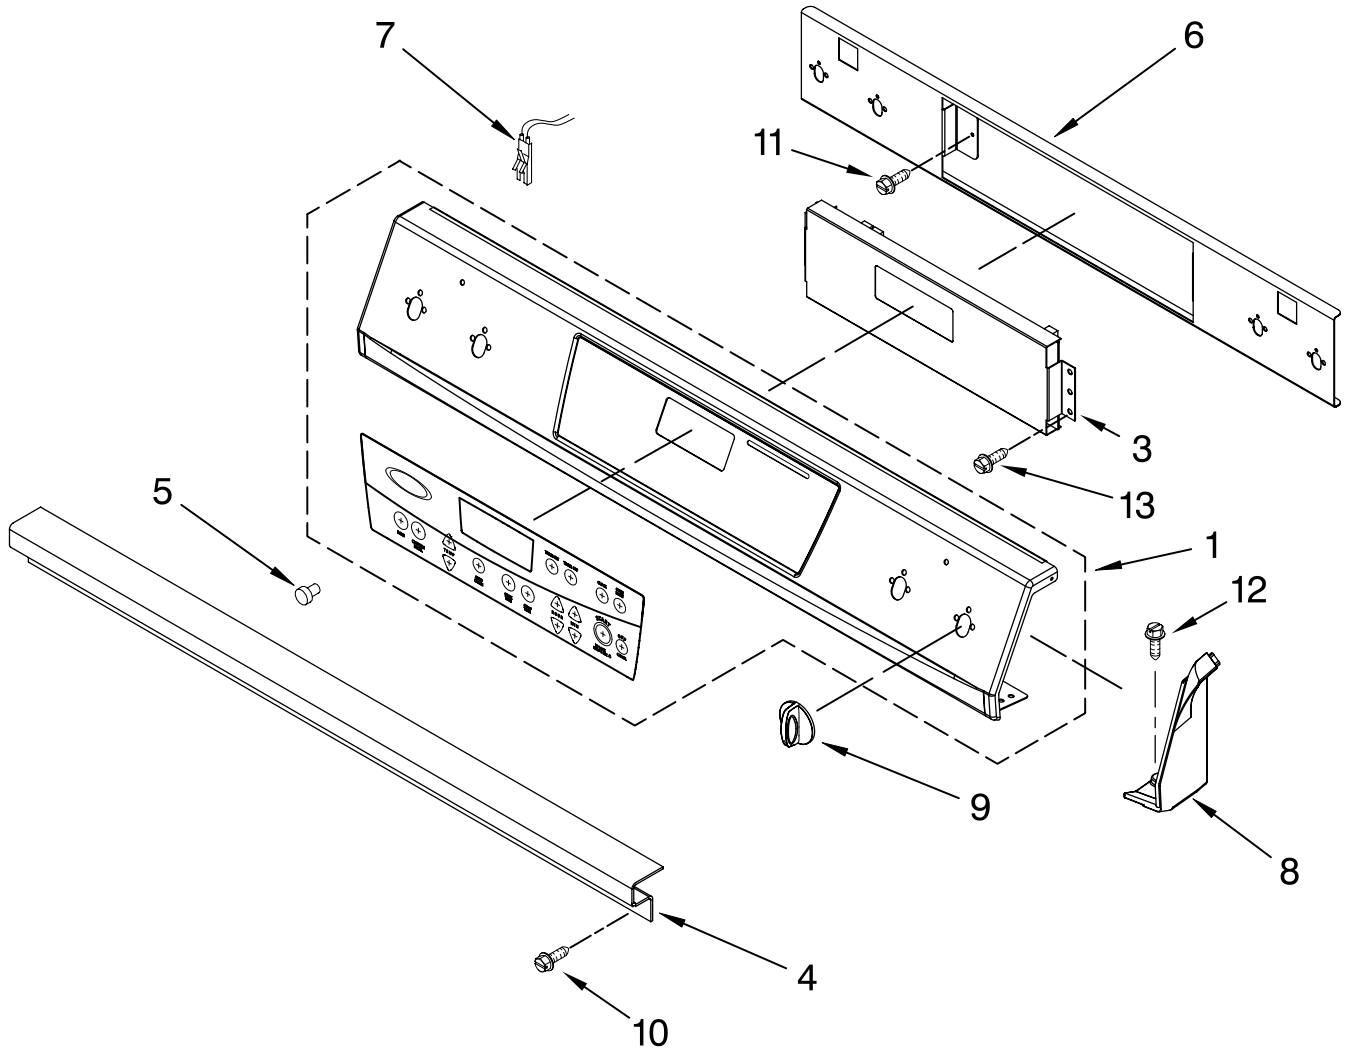

COOKTOP PARTS

For Models: GY398LXPB01, GY398LXPQ01, GY398LXPT01, GY398LXPS01
 (Black) (White) (Biscuit) (S.Steel)

30" Slide-In
 ELECTRIC OVEN
 SELF CLEAN

Illus. No.	Part No.	DESCRIPTION
1	9762035	Literature Parts Installation Instructions
	9762257	Use & Care Guide
	9761389	Tech Sheet
	9757680	Anti-Tip Instruct.
	3191638	Safe Cooking Tips
	9759133	Safe Cooking Tips
3	4454023	Bracket, Mounting Cooktop
4	9756788BT	Biscuit
	9756788WH	White
	9762069BL	Black
5	4453764	Clip, Ceran (2)
6		Trim-CkTop, SI
	9759531WH	White LH
	9759531BT	Biscuit LH
	9759531BL	Black LH
	9759531SS	S.Steel LH
	9759530WH	White RH
	9759530BT	Biscuit RH
	9759530BL	Black RH
	9759530SS	S.Steel RH
7		Switch, Infinite LR, RF
	9750638	LR, RF
	9750639	RR
	9750641	LF
8	8523739	Light, Indicator
9	3196537	Screw
10	9756821	Support, Wiring
11	4449809	Screw
12		Element, Surface
	8523698	1200W LR,RF
	8523696	1800W RR
	8523692	2500W LF
13	9757800	Bracket, Front Support
15	9759944	Thermostat (60c)
16	3196160	Screw (2)
17	9758799	Bracket, Ind. Lamp
18		Trim, Extension
	9760520WH	White
	9760520BT	Biscuit
	9760520BL	Black
	9760520SS	S.Steel
19	9759094	Spring, Locator
20	9759963	Bracket, Rear Sprt
21	8285962	Rail, Element (2)
22	246119	Screw
23	9759628	Cover, Cktp Rear
24	9759243	Thermostat (120c)
26	9756450	Gasket

FOR ORDERING INFORMATION REFER TO PARTS PRICE LIST

CONTROL PANEL PARTS

For Models: GY398LXPB01, GY398LXPQ01, GY398LXPT01, GY398LXPS01
 (Black) (White) (Biscuit) (S.Steel)

Illus. No.	Part No.	DESCRIPTION
1		Control Panel
	8191149	White
	8191150	Biscuit
	8191151	Black
	8191152	S.Steel
3	9757475	Control, Migration
4	9757119	Bracket, Console
5	3196068	Lens, Ind. (2)

Illus. No.	Part No.	DESCRIPTION
6	9757410	Bracket, Control
7	8523265	Housing, Ind. Lt.
8		Endcap
	9756614BT	Biscuit LH
	9756614WH	White LH
	9756614BL	Black LH
	9756611BT	Biscuit RH
	9756611WH	White RH
	9756611BL	Black RH