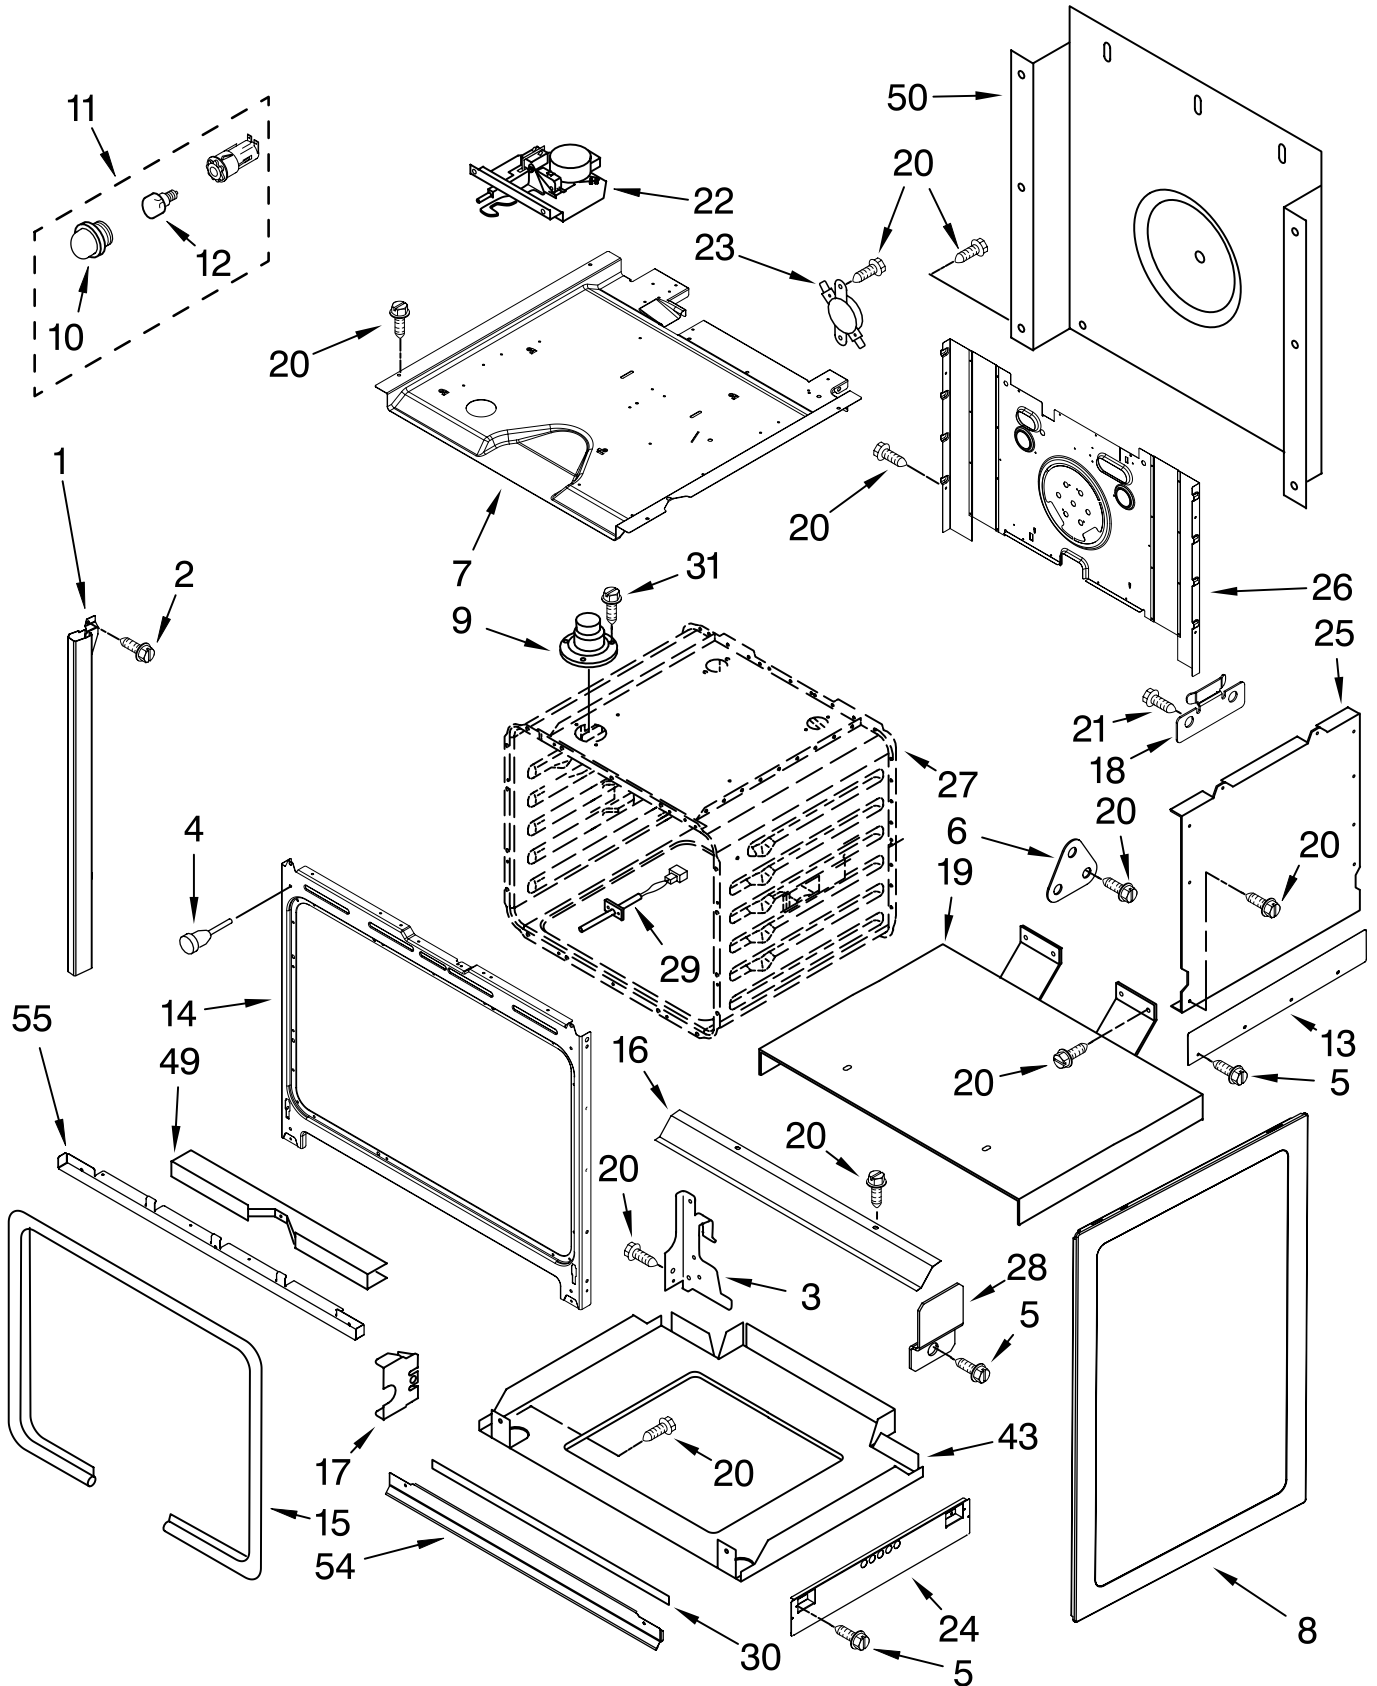

OVEN PARTS

For Models: GY398LXPB01, GY398LXPQ01, GY398LXPT01, GY398LXPS01
(Black) (White) (Biscuit) (S.Steel)

FOR ORDERING INFORMATION REFER TO PARTS PRICE LIST