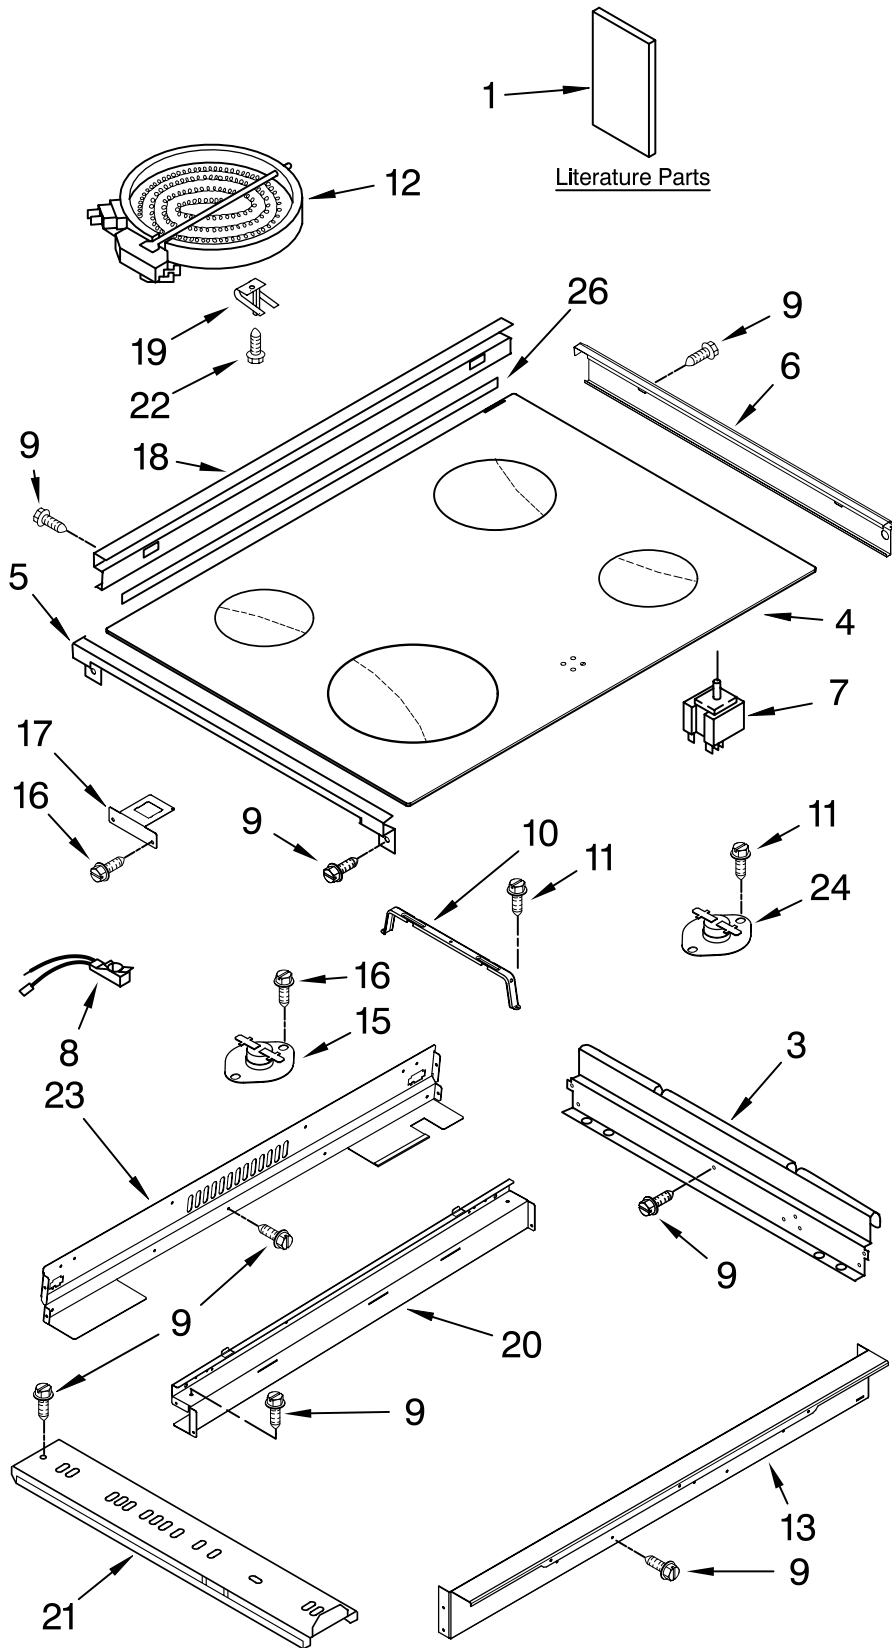

COOKTOP PARTS

For Models: GY398LXPB01, GY398LXPQ01, GY398LXPT01, GY398LXPS01
 (Black) (White) (Biscuit) (S.Steel)

30" Slide-In
 ELECTRIC OVEN
 SELF CLEAN

Illus. No.	Part No.	DESCRIPTION
1	9762035	Literature Parts Installation Instructions
	9762257	Use & Care Guide
	9761389	Tech Sheet
	9757680	Anti-Tip Instruct.
	3191638	Safe Cooking Tips
	9759133	Safe Cooking Tips
3	4454023	Bracket, Mounting Cooktop
4	9756788BT	Biscuit
	9756788WH	White
	9762069BL	Black
5	4453764	Clip, Ceran (2)
6		Trim-CkTop, SI
	9759531WH	White LH
	9759531BT	Biscuit LH
	9759531BL	Black LH
	9759531SS	S.Steel LH
	9759530WH	White RH
	9759530BT	Biscuit RH
	9759530BL	Black RH
	9759530SS	S.Steel RH
7		Switch, Infinite LR, RF
	9750638	LR, RF
	9750639	RR
	9750641	LF
8	8523739	Light, Indicator
9	3196537	Screw
10	9756821	Support, Wiring
11	4449809	Screw
12		Element, Surface
	8523698	1200W LR,RF
	8523696	1800W RR
	8523692	2500W LF
13	9757800	Bracket, Front Support
15	9759944	Thermostat (60c)
16	3196160	Screw (2)
17	9758799	Bracket, Ind. Lamp
18		Trim, Extension
	9760520WH	White
	9760520BT	Biscuit
	9760520BL	Black
	9760520SS	S.Steel
19	9759094	Spring, Locator
20	9759963	Bracket, Rear Sprt
21	8285962	Rail, Element (2)
22	246119	Screw
23	9759628	Cover, Cktp Rear
24	9759243	Thermostat (120c)
26	9756450	Gasket

FOR ORDERING INFORMATION REFER TO PARTS PRICE LIST

CONTROL PANEL PARTS

For Models: GY398LXPB01, GY398LXPQ01, GY398LXPT01, GY398LXPS01
 (Black) (White) (Biscuit) (S.Steel)

Illus. No.	Part No.	DESCRIPTION
1		Control Panel
	8191149	White
	8191150	Biscuit
	8191151	Black
	8191152	S.Steel
3	9757475	Control, Migration
4	9757119	Bracket, Console
5	3196068	Lens, Ind. (2)

Illus. No.	Part No.	DESCRIPTION
9		Knob
	9756659BL	Black
	9756659WH	White
	9756659BT	Biscuit
10	3196537	Screw
11	311865	Screw
12	3196172	Screw
13	9780271	Screw

FOR ORDERING INFORMATION REFER TO PARTS PRICE LIST