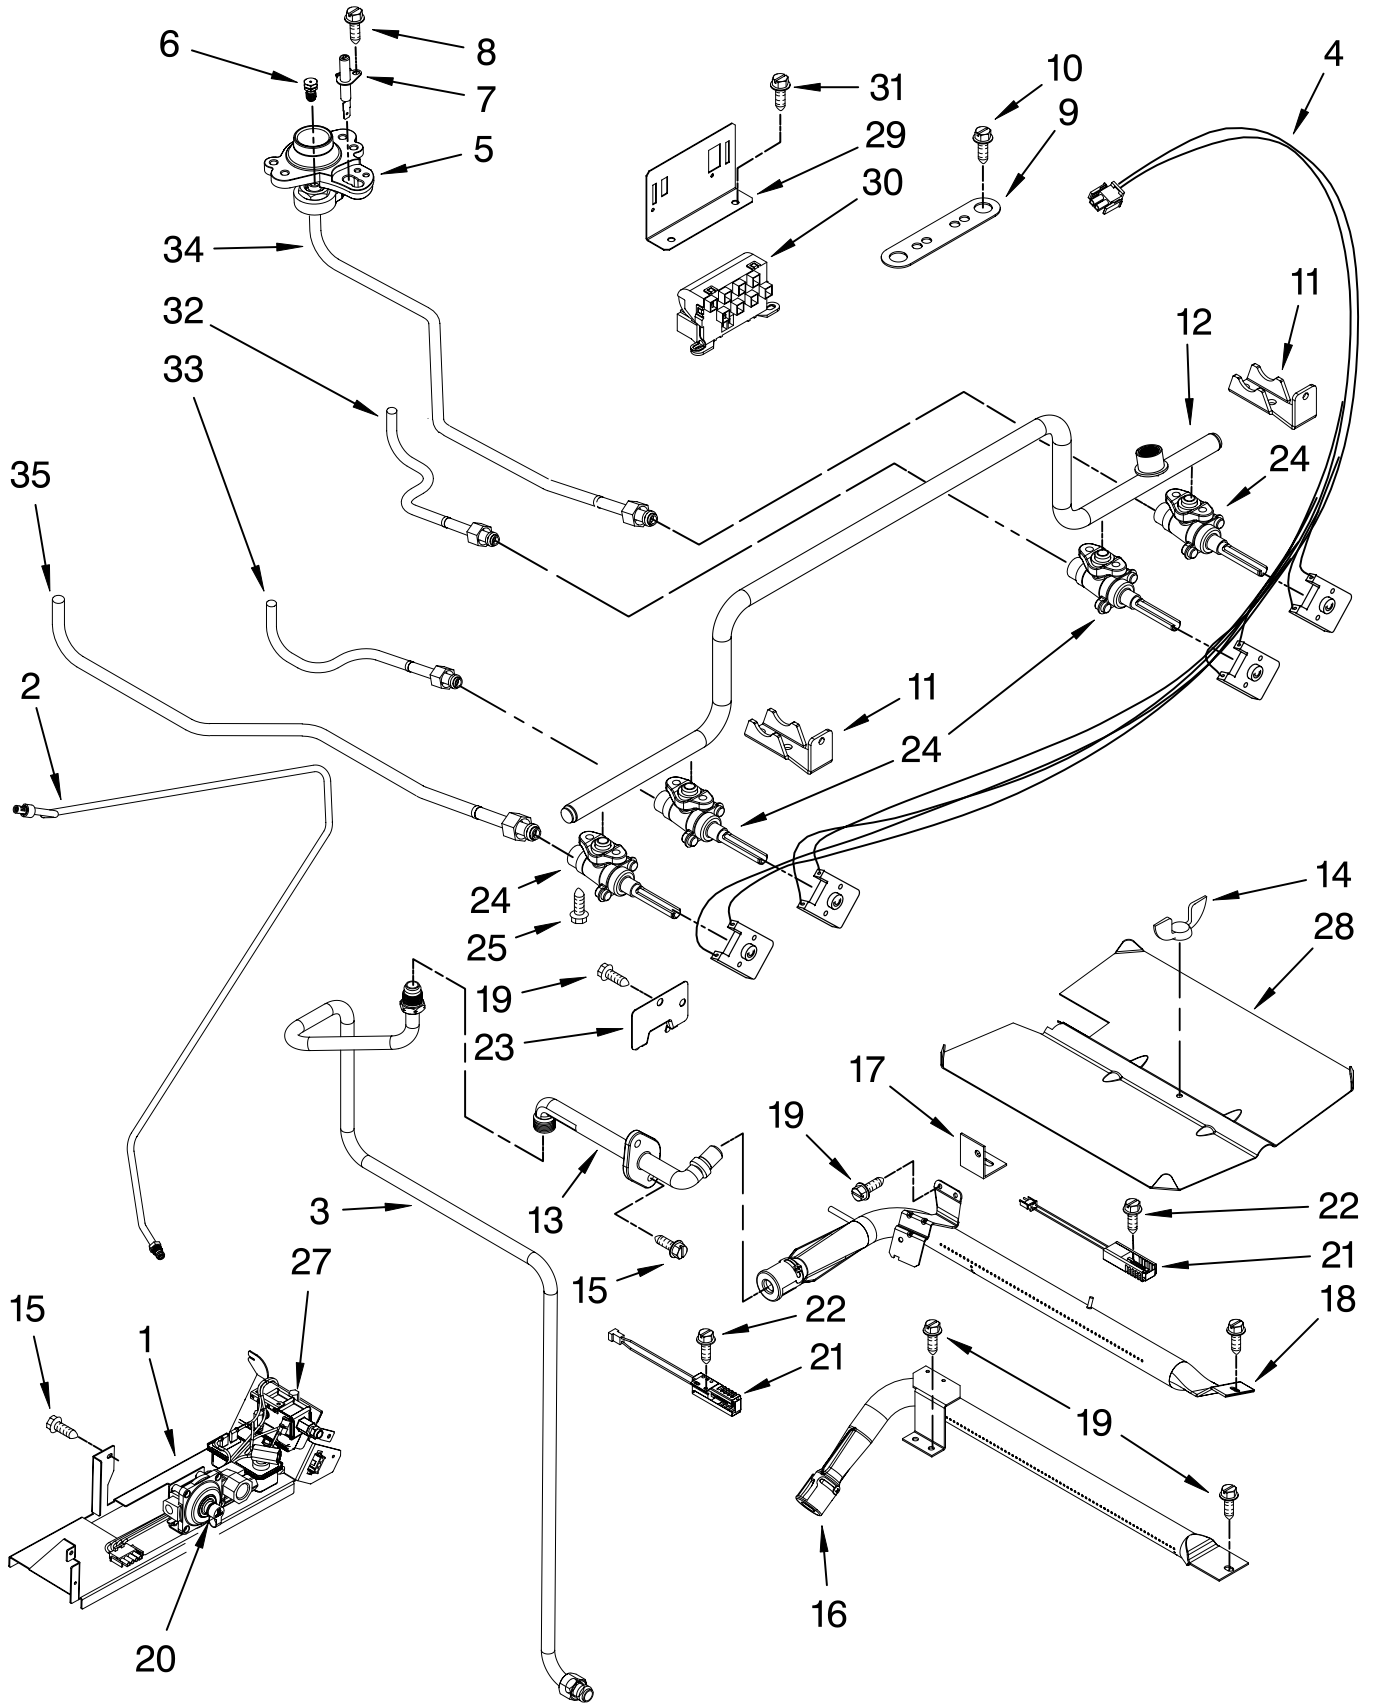

Illus. No.	Part No.	DESCRIPTION
17	74003664	Tape Foil
	74004224	White
	W10168886	Protective
18	74009693	Trim, Door Side Black, Left
	74009695	White, Left
	74009697	Biscuit, Left
	74009692	Black, Right
	74009694	White, Right
	74009696	Biscuit, Right
19	W10179679	Panel, Oven Dr(SST)
20	74011048	Insulation, Foil (S.Steel Mdl)
21	7112P034-60	Clip, Glass
22	74011049	Shield, Door
23	74011050	Retainer, Glass (S.Steel Mdl)
24	74011458	Bracket, Glass (S.Steel Mdl)

FOR ORDERING INFORMATION REFER TO PARTS PRICE LIST

MANIFOLD PARTS

For Models: GW397LXUB0, GW397LXUQ0, GW397LXUT0, GW397LXUS0
 (Black) (White) (Biscuit) (S.Steel)

Illus. No.	Part No.	DESCRIPTION
1	74005465	Cover, Bnr Valve
2	7506P535-60	Tubing, Gas Supply
3	W10177238	Tube, Broil
4	W10177102	Harness, Valve Includes Switches
5		Orifice, Holder
	W10164497	14K (1) RF
	74010909	9.2K (2) LF,RR
	74010908	5K (1) LR
6		Orifice
	W10177434	14K (1) RF
	W10177435	9.2K (2) LF,RR
	W10177436	5K (1) LR
7	74009958	Ignitor (4)
8	8273062	Screw, Ignitor
9	W10160530	Retainer, Base (4)
10	7101P282-60	Screw
11	W10160655	Bracket, Valve (4)
12	W10177097	Pipe, Manifold
13	74010901	Fitting, Broil
14	7103P030-60	Nut, Wing
15	7101p274-60	Screw
16	74003960	Burner, Bake
17	W10177006	Support, Bake Bnr
18	74004076	Burner, Broil
19	71001394	Screw
20	74006035	Valve/Regulator
21		Ignitor, Bake
	74007498	Broil
	74008064	Bake
22	700502	Screw
23	4005F421-45	Cover, Ignitor Wire
24		Valve, Top Burner
	W10160941	LR
	W10177101	LF, RF, RR (3)
25	7101P338-60	Support, Screw (4)
27	W10179530	Valve, Safety
28		Baffle, Bake
	W10163813	Broil
	W10179632	Bake
29	74001530	Screw
30	74004283	Spark Module
31	74007020	Support, Spark Mod
32	W10177103	Tube, Burner RF
33	W10177105	Tube, Burner LF
34	W10177104	Tube, Burner RR
35	W10177107	Tube, Burner LR