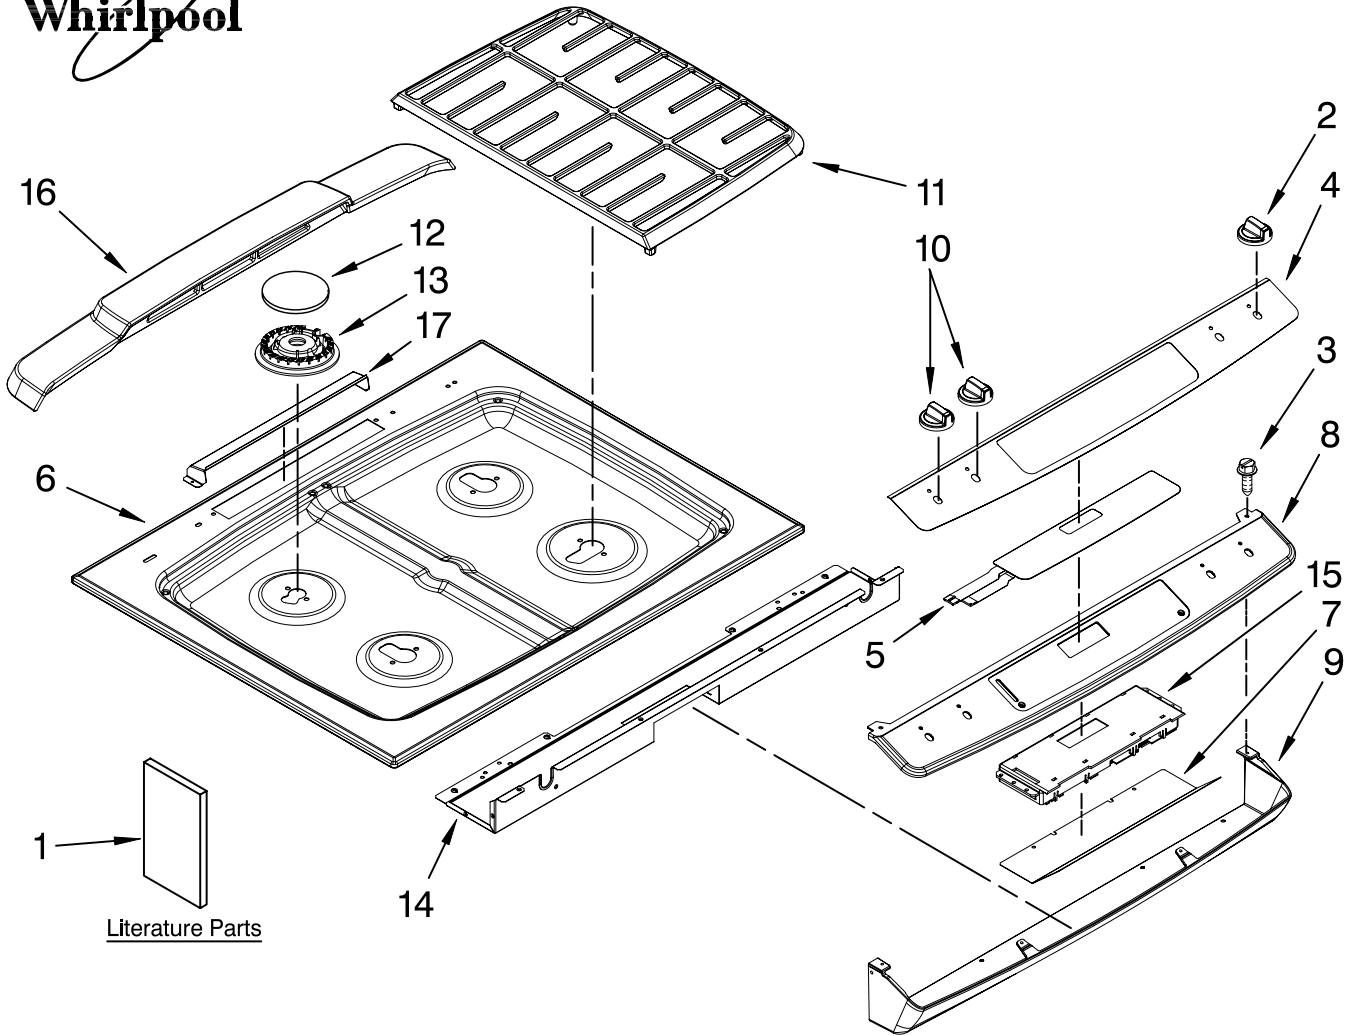

COOKTOP PARTS

For Models: GW397LXUB0, GW397LXUQ0, GW397LXUT0, GW397LXUS0

30" Gas Slide-In

(Black)

(White)

(Biscuit)

(S.Steel)

Literature Parts

Illus. No.	Part No.	DESCRIPTION
1	8113P681-60	Literature Parts Installation Instructions
	8113P679-60	Owners Manual
2	W10177201	Knob, (Accusimmer) Black
	W10177198	White
	W10177203	Biscuit
3	74003640	Screw
4	W10179739	Overlay (S.Steel Mdl Only)
5	W10177225	Membrane, Switch Black
	W10177224	White
	W10177226	Biscuit