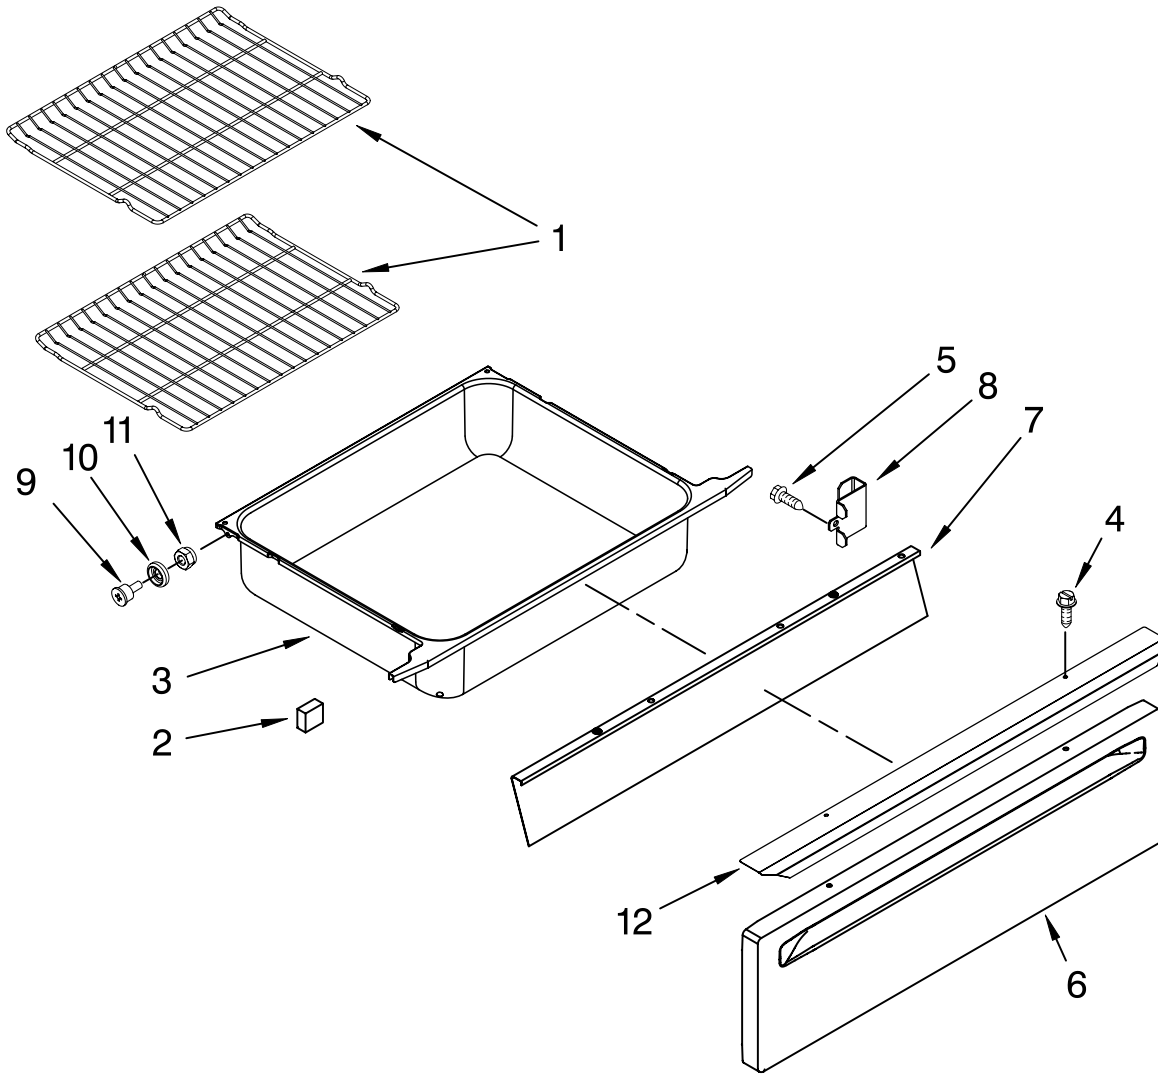

DRAWER AND RACK PARTS

For Models: GW397LXUB0, GW397LXUQ0, GW397LXUT0, GW397LXUS0
(Black) (White) (Biscuit) (S.Steel)

Illus. No.	Part No.	DESCRIPTION
1	74011813	Rack, Oven (2)
2	74005546	Spacer, Rubber
3	74008333	Drawer, Service
4		Screw, Panel
	74009539	Black
	74009540	White
	74009541	Biscuit
	74009538	S.Steel

Illus. No.	Part No.	DESCRIPTION
5	74001530	Screw
6		Panel, Drawer Frnt
	74003701	Black
	74003407	White
	74004966	Biscuit
	W10160943	S.Steel

Illus. No.	Part No.	DESCRIPTION
7	2404F030-51	Lining, Drawer
8	74010896	Bracket, Drawer
9	74004078	Roller, Drawer (2)
10	74005231	Shaft, Roller (2)
11	7103P082-60	Nut, Lock
12	W10174639	Handle (S.Steel Mdl Only)

FOR ORDERING INFORMATION REFER TO PARTS PRICE LIST