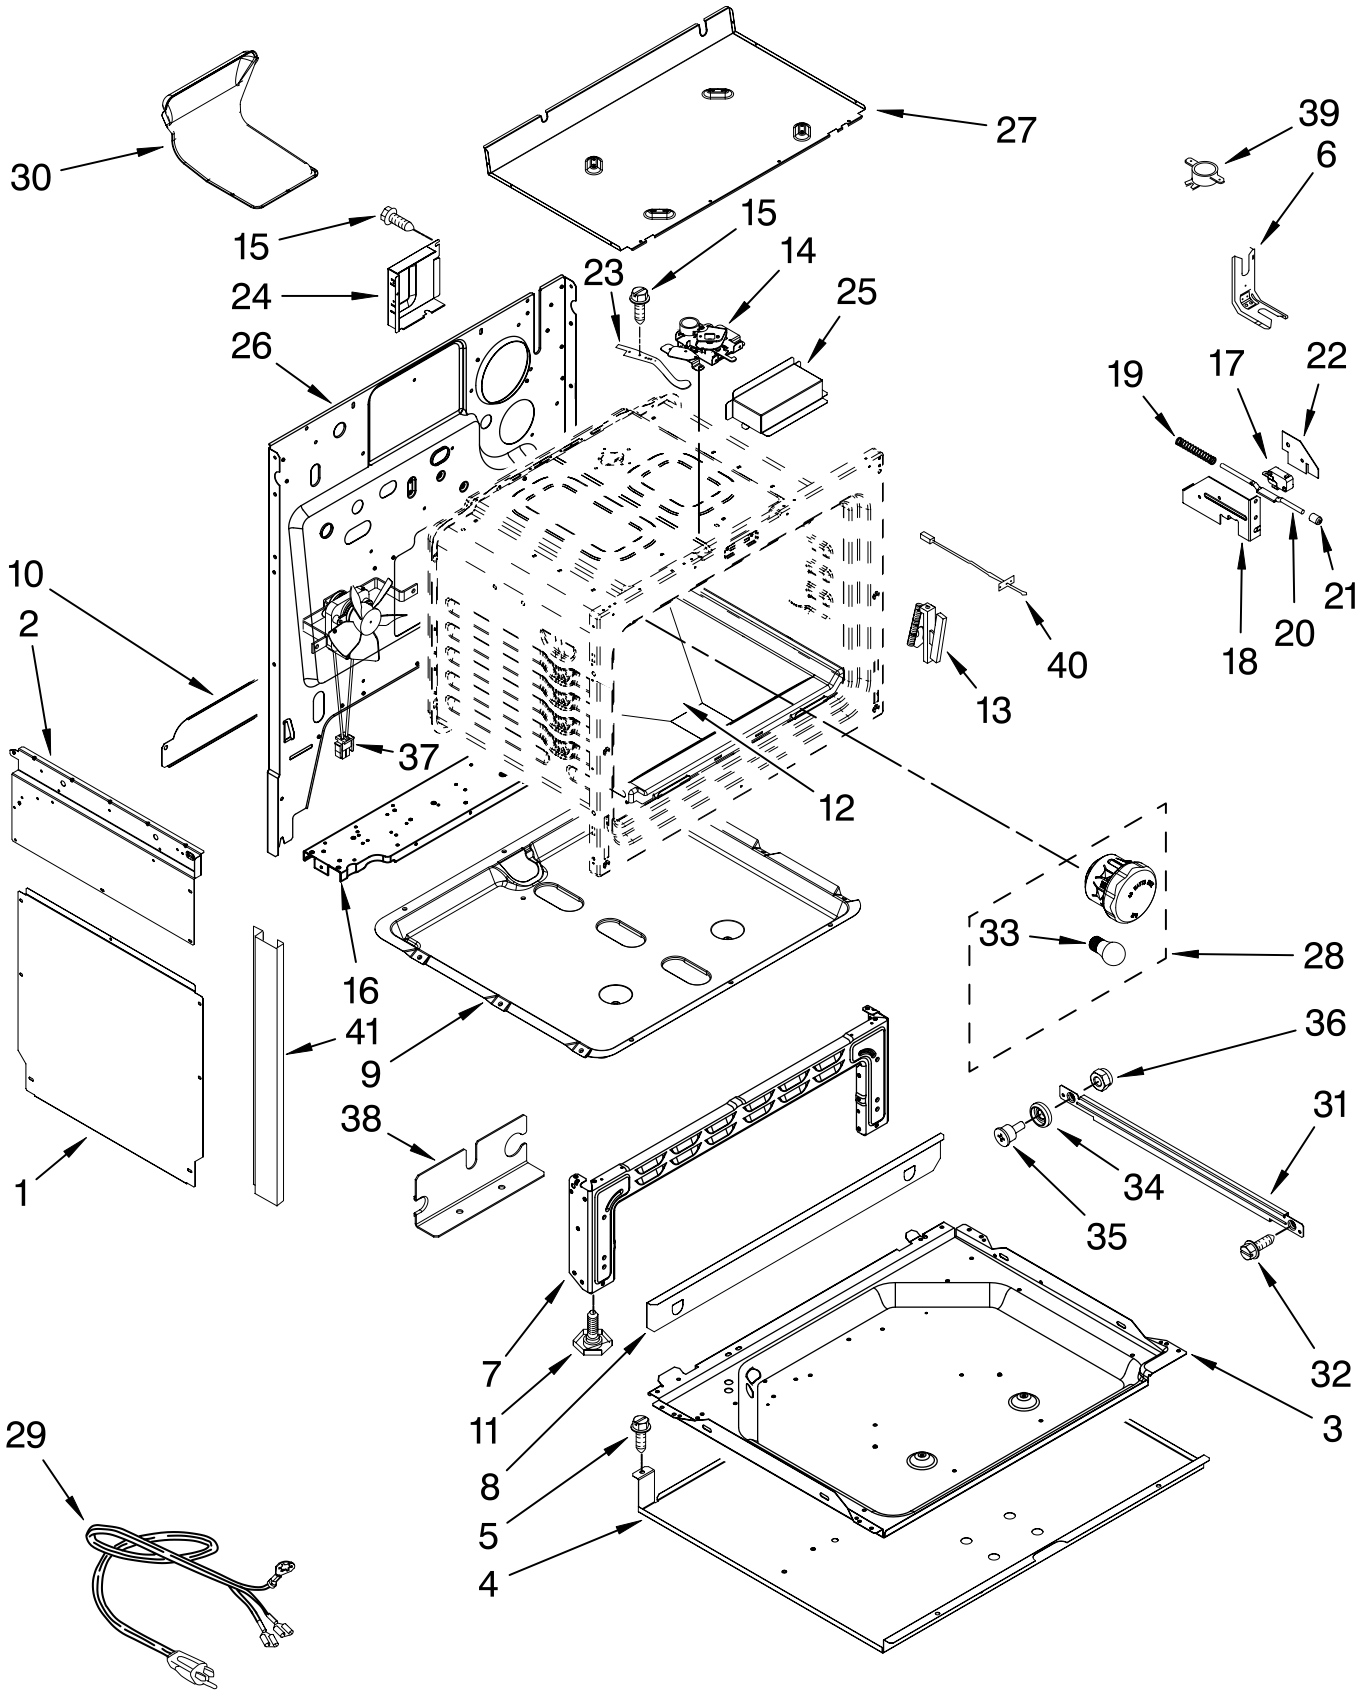

CHASSIS PARTS

For Models: GW397LXUB0, GW397LXUQ0, GW397LXUT0, GW397LXUS0
(Black) (White) (Biscuit) (S.Steel)

FOR ORDERING INFORMATION REFER TO PARTS PRICE LIST

CHASSIS PARTS

For Models: GW397LXUB0, GW397LXUQ0, GW397LXUT0, GW397LXUS0

(Black) (White) (Biscuit) (S.Steel)

Illus. No.	Part No.	DESCRIPTION
1	74010905	Shield, Lower Side
2		Panel, Shield
	74010821	Left
	74010822	Right
3	74009480	Retainer, Bottom
4	W10177095	Shield, Drawer
5	74002979	Screw
6	74005564	Bracket, Anti-Tip
7	74010882	Oven, Front Lower
8	74001219	Baffle, Oven Front
9	74004465	Pan, Burner
10	74010815	Extention, Back
11	74010805	Foot, Leveler (4)
12	74010948	Bottom, Oven
13	74011142	Hinge (2)
14	74010819	Latch Assembly
15	74003975	Screw, Latch Lever
16	74007129	Support, Valve/Reg
17	74008263	Switch, Light
18	74001632	Bracket, Switch
19	74001629	Spring, Switch
20	74003562	Rod, Door Switch
21	74001631	Bumper,Rod
22	74001872	Insulator, Switch
23	74001075	Lever, Lock
24	74004591	Cover, Access
25	74010845	Cover, Door Lock
26	74011465	Back, Main Gas
27	W10177086	Bottom,Burner Box
28	74010885	Light Assembly
29	74004438	Cord, Power
30	74011923	Box, Assy Vent
31	74003565	Runner, Drawer (2)
32	7101P017-60	Screw
33	7407P103-60	Bulb-Oven
34	74004078	Roller, Drawer (2)
35	74005231	Shaft, Roller
36	74005230	Nut, Lock
37	74010823	Fan, Cooling
38	W10177020	Bracket,Pwr Supply
39	74010904	Switch, Limit
40	74004944	Sensor, Short
41		Trim, Side (2)
	74010831	Black
	74010832	White
	74010833	Biscuit

INSULATION

74010987	Insulation, Wrap
W10165852	Insulation, Back
74010986	Insulation, Lower Sides
7002P140-60	Insulation, Drawer

FOR ORDERING INFORMATION REFER TO PARTS PRICE LIST