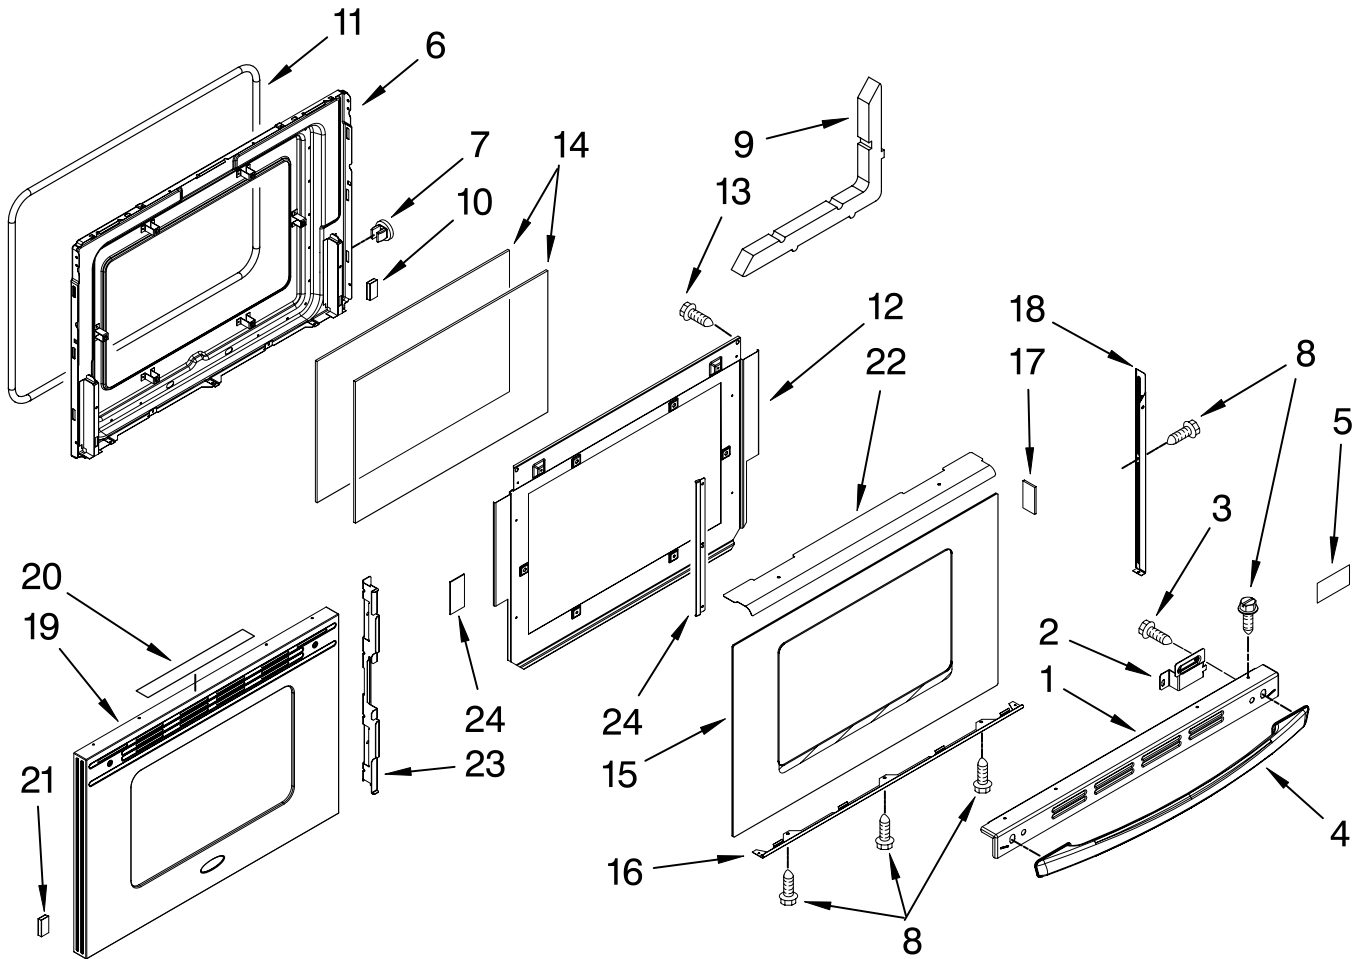

DOOR PARTS

For Models: GW397LXUB0, GW397LXUQ0, GW397LXUT0, GW397LXUS0
(Black) (White) (Biscuit) (S.Steel)

Illus. No.	Part No.	DESCRIPTION
1	W10165729	Trim, Door Top Black
	W10165726	White
	W10177497	Biscuit
2	74009698	Bracket, Handle Right
	74009699	Left
3	74002979	Screw
	74006635	(S.Steel Mdl Only)
4	W10118431	Handle, Door Black
	W10118430	White
	W10118432	Biscuit
	W10144883	S.Steel
5	8303810	Nameplate
6	74011456	Liner, Door
7	74001574	Nut, Snap (4)
8	74009539	Screw, Trim Black
	74009540	White
	74009541	Biscuit
	74009268	S.Steel

Illus. No.	Part No.	DESCRIPTION
9	74003647	Insulation, Door
	74010043	(S.Steel Mdl Only)
10	74005546	Spacer
11	7201P046-60	Seal, Door
	74009029	(S.Steel Mdl Only)
12	74011457	Baffle, Retainer
13	74001530	Screw
14	74003645	Glass, Inner (2) Clear
	74010231	Coated
15	W10170229	Glass, Includes Black
	W10170228	White
	W10170230	Biscuit
16	74009686	Trim, Door Bottom Black
	74009687	White
	74009688	Biscuit

Illus. No.	Part No.	DESCRIPTION
17	74003664	Tape Foil
	74004224	White
	W10168886	Protective
18	74009693	Trim, Door Side Black, Left
	74009695	White, Left
	74009697	Biscuit, Left
	74009692	Black, Right
	74009694	White, Right
	74009696	Biscuit, Right
19	W10179679	Panel, Oven Dr(SST)
20	74011048	Insulation, Foil (S.Steel Mdl)
21	7112P034-60	Clip, Glass
22	74011049	Shield, Door
23	74011050	Retainer, Glass (S.Steel Mdl)
24	74011458	Bracket, Glass (S.Steel Mdl)

FOR ORDERING INFORMATION REFER TO PARTS PRICE LIST