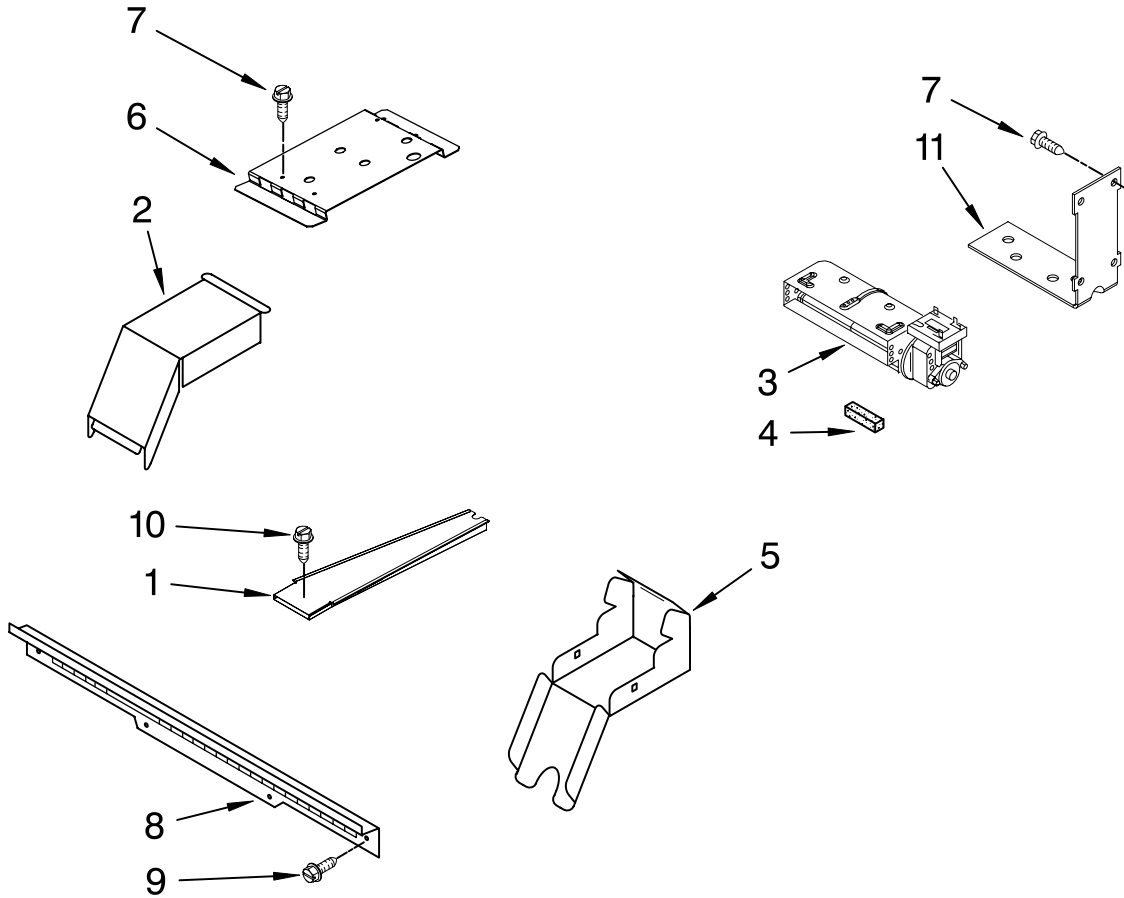

TOP VENTING PARTS

For Models: GY398LXPB04, GY398LXPQ04, GY398LXPS04
(Black) (White) (Stainless)

Illus. No.	Part No.	DESCRIPTION
	1	4451759 Vent, Exhaust
	2	4455178 Elbow, Vent Top
	3	9759320 Blower
	4	4451758 Block, Foam
	5	4455177 Elbow, Vent Bottom
	6	9759938 Bracket, Terminal Box
	7	4449809 Screw (2)
	8	9757118BL Vent, Control Panel
	9	4450038 Screw
	10	4449040 Screw
	11	4455352 Bracket, Blower

FOR ORDERING INFORMATION REFER TO PARTS PRICE LIST