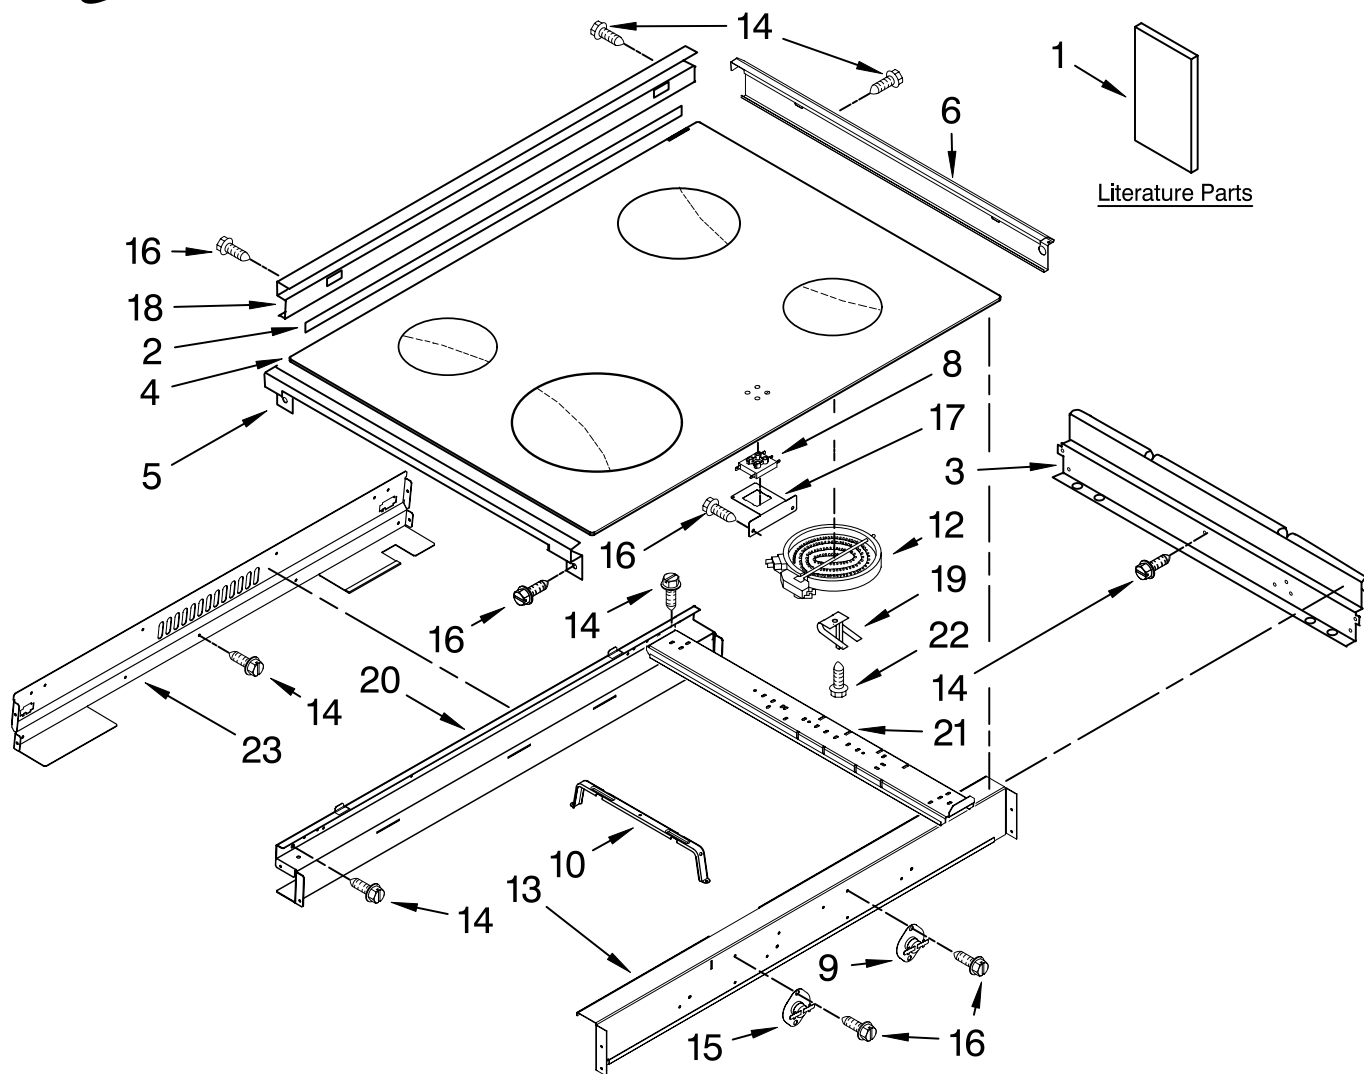

COOKTOP PARTS

For Models: GY398LXPB04, GY398LXPQ04, GY398LXPS04
(Black) (White) (Stainless)

30" Slide-In
ELECTRIC OVEN
SELF CLEAN

Literature Parts

Illus. No.	Part No.	DESCRIPTION
1	9762035	Literature Parts Installation Instructions
	9762257	Use & Care Guide
	9761389	Tech Sheet
	9757680	Anti-Tip Instructions
		Safe Cooking Tips
	3191638	English
	9759133	French
2	9756450	Gasket
3	4454023	Bracket, Mounting Cooktop
4	9762069BL	Black/Stainless
	9756788WH	White
5	4453764	Clip, Ceran (2)

Illus. No.	Part No.	DESCRIPTION
6		Trim, Cooktop Right
	9759530BL	Black
	9759530WH	White
	W10140540	Stainless
		Left
	9759531BL	Black
	9759531WH	White
	W10140541	Stainless
8	8523739	Light, Indicator
9	9759944	Thermostat
10	9756821	Support, Wiring
12		Element, Surface
	8523698	1200W LR,RF
	8523696	1800W RR
	8523692	2500W LF