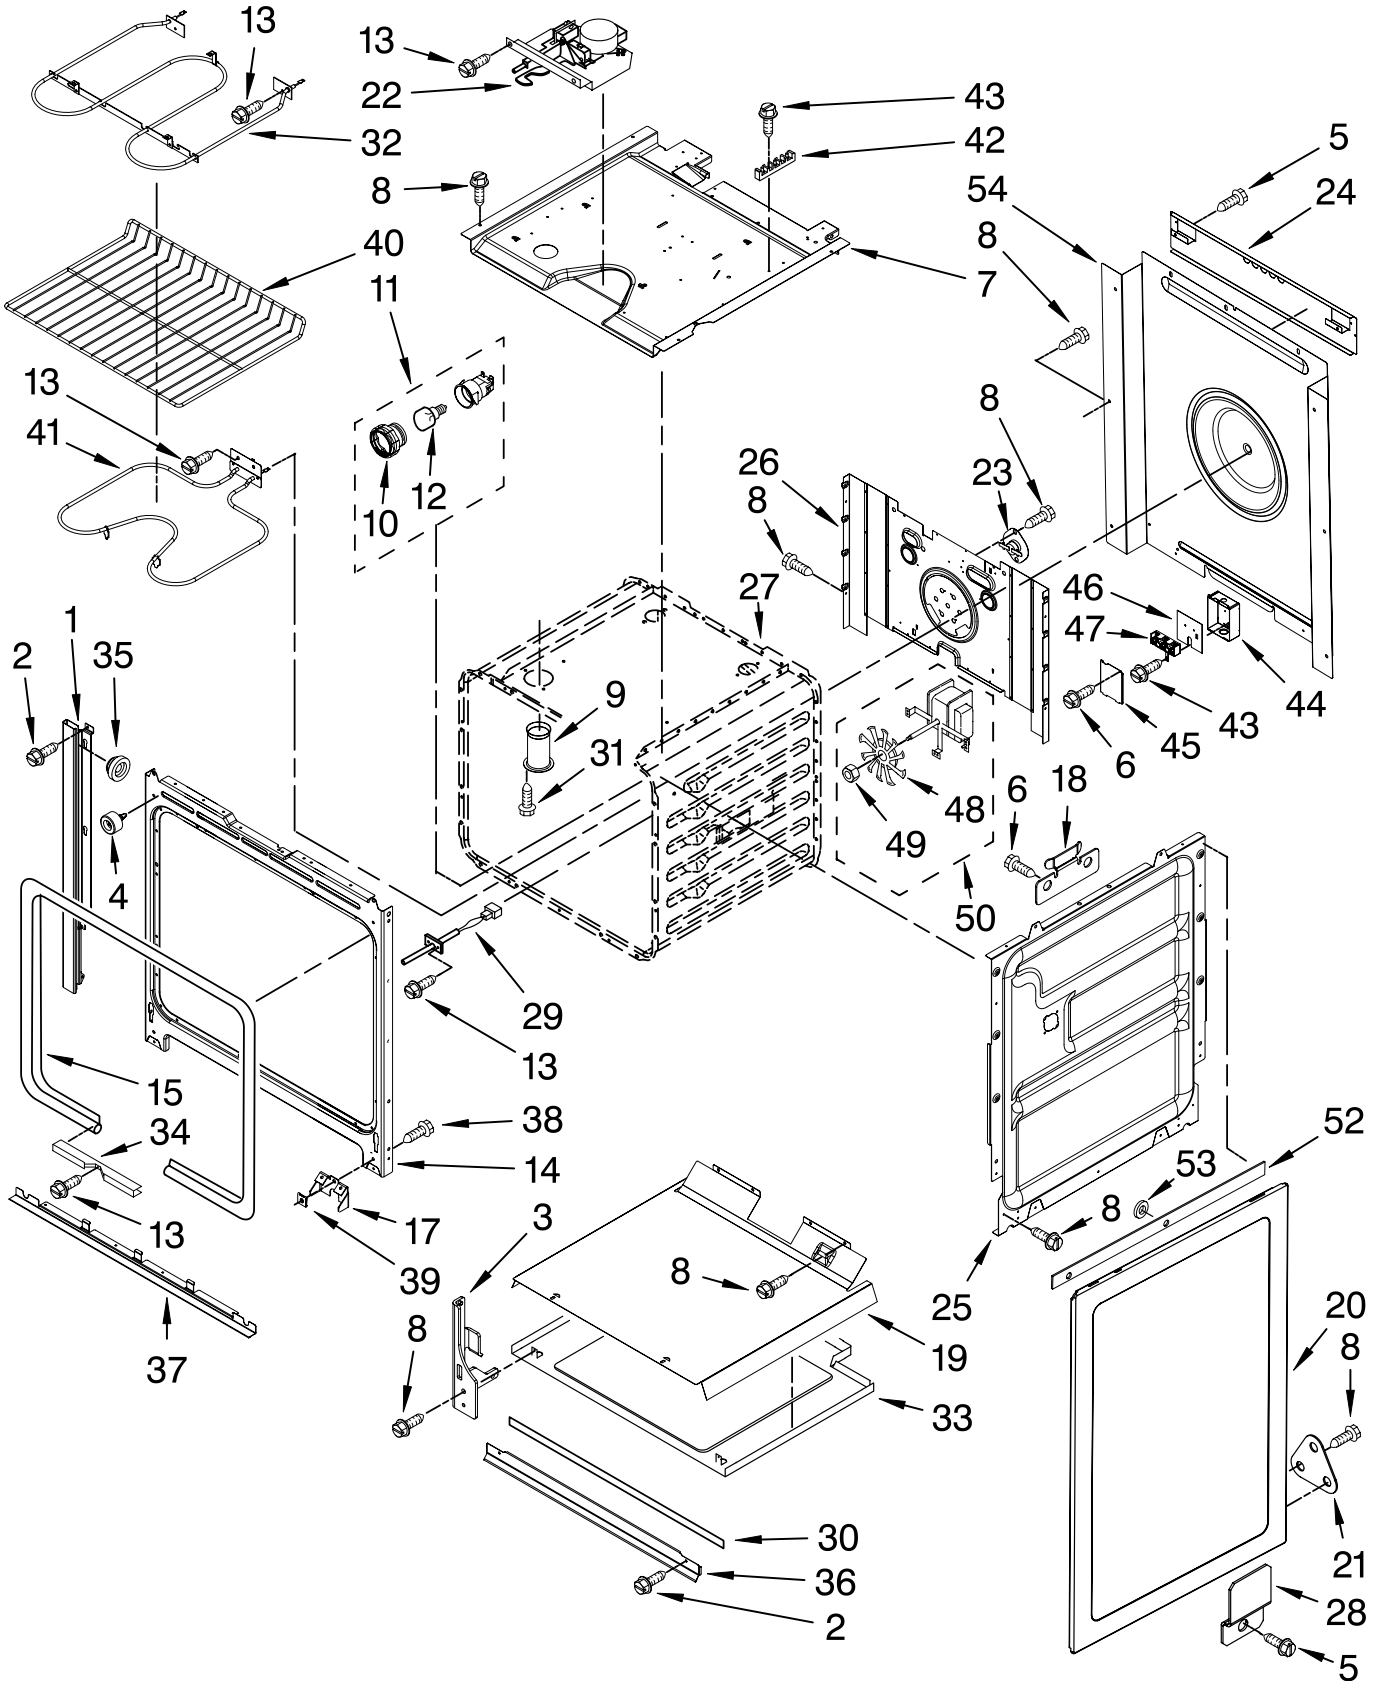

OVEN PARTS

For Models: GY398LXPB04, GY398LXPQ04, GY398LXPS04
(Black) (White) (Stainless)

FOR ORDERING INFORMATION REFER TO PARTS PRICE LIST

OVEN PARTS

For Models: GY398LXPB04, GY398LXPQ04, GY398LXPS04
(Black) (White) (Stainless)

Illus. No.	Part No.	DESCRIPTION	Illus. No.	Part No.	DESCRIPTION	Illus. No.	Part No.	DESCRIPTION
1		Trim, Side Right	19	4451478	Support, Insulation	38	4449743	Screw
	9757735BL	Black	20		Body, Side	39	4450118	Nut
	9757735WH	White		9760723PB	Black	40	4448717	Rack, Oven
	W10140536	Stainless		9760723PW	White	41	9760766	Element, Convention Bake
		Left	21	9757461	Bracket, Side Panel	42	4449868	Block, Terminal
	9757734BL	Black	22	9760888	Latch, Motorized	43	3400080	Screw
	9757734WH	White	23	9759243	Thermostat	44	9757404	Box, Terminal
	W10140535	Stainless	24	9757811	Brace, Side Panel	45	9757405	Cover, Terminal
2	3400832	Screw (2)	25	4455641	Side, Chassis			Box
3		Hinge Receiver	26	4452234	Back, Chassis	46	9759721	Insulator, Terminal Box
	4455606	Right	27		Liner, Oven (Not Serviceable)	47	9761958	Block, Terminal
	4455605	Left	28	9759890	Clip, Side Panel	48	4452226	Fan Blade
4	W10105790	Bumper, Door (2)	29	4455636	Sensor	49	4452227	Nut
5	3196537	Screw	30	9757717	Insulation	50	4451583	Motor, Convection Fan
6	3196160	Screw	31	3196176	Screw	52	9759722	Insulation, Body Side
7	8303099	Top Chassis	32	9760771	Broil, Element	53	9760481	Washer
8	4449809	Screw	33	9759713	Base, Chassis	54	4451747	Cover, Back
9	4452158	Tube, Vent	34	4448933	Retainer, Gasket			
10	W10067870	Lens, Light (2)	35	4448444	Grommet, Mounting Rail			
11	W10009930	Oven Light, Assembly (2)			Vent, Bottom Upper			
12	4452166	Bulb, Light (2)	36					
13	4449154	Screw		9756481BL	Black			
14	W10130368	Frame, Front		9756481WH	White			
15	W10074200	Gasket, Door		W10140533	Stainless			
17	4452152	Bracket, Mounting	37		Trim, Bottom Vent			
18	9757685	Guide, Side Panel		9756485BL	Black			
				9756485WH	White			
				W10140534	Stainless			

**FOLLOWING PARTS
NOT ILLUSTRATED**

INSULATION

9756817 Insulation, Wrap
9756470 Insulation, Back