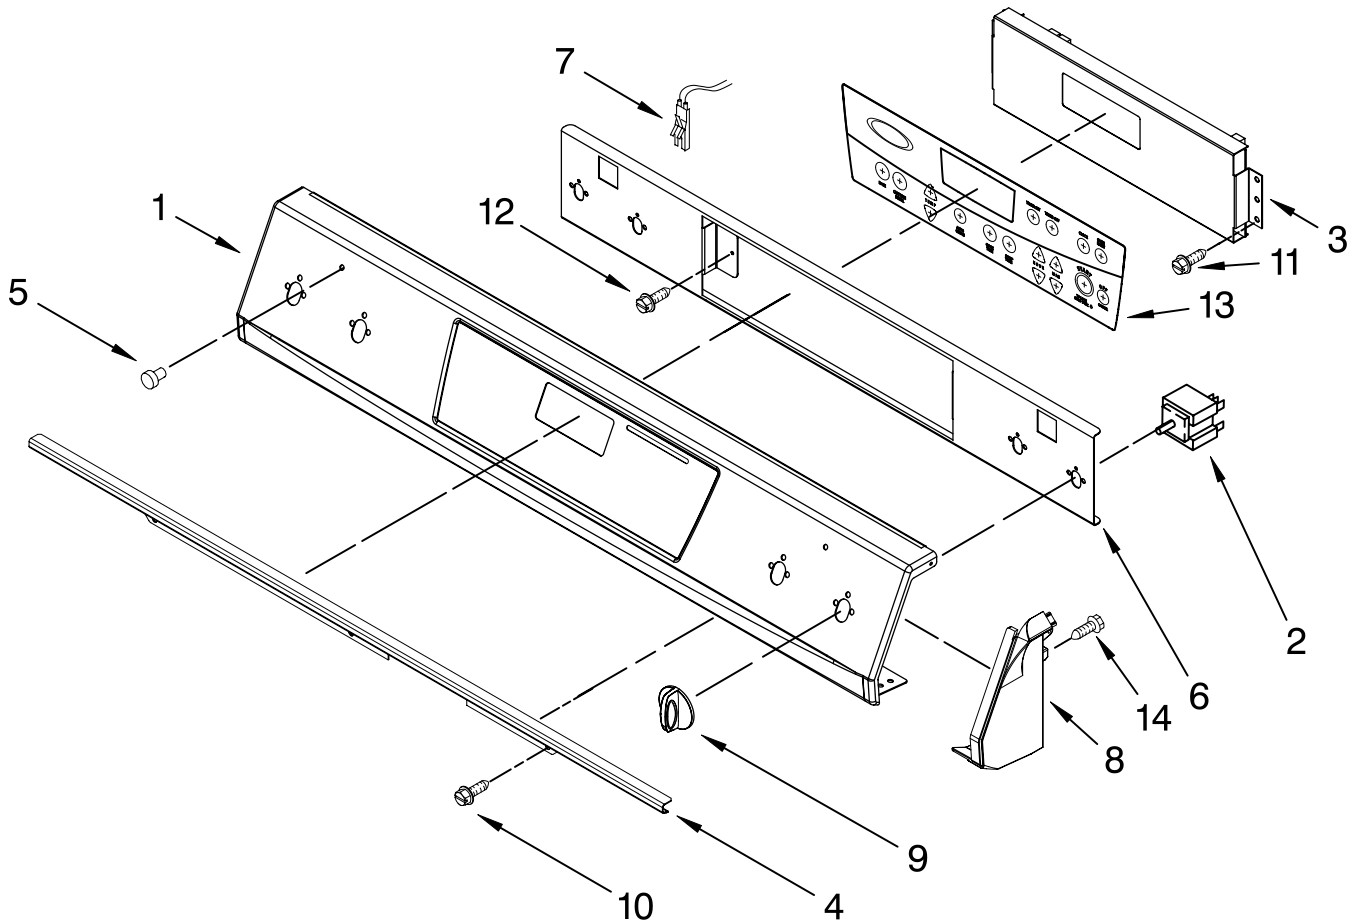

CONTROL PANEL PARTS

For Models: GY398LXPB04, GY398LXPQ04, GY398LXPS04
(Black) (White) (Stainless)

Illus. No.	Part No.	DESCRIPTION	Illus. No.	Part No.	DESCRIPTION	Illus. No.	Part No.	DESCRIPTION
1		Control Panel	7	8523265	Housing, Indicator	9		Knob
	W10036010	Black			Light (2)		9756659BL	Black
	W10036000	White	8		Endcap		9756659WH	White
	W10035980	Stainless			Right	10	3196537	Screw
2		Switch, Infinite		9756611BL	Black	11	9780271	Screw
	9750638	LR, RF		9756611WH	White	12	3400855	Screw
	9750639	RR			Left	13	W10078540	Membrane, Switch
	9750641	LF		9756614BL	Black	14	3196172	Screw
3	9757475	Control, Migration		9756614WH	White			
4	9757119	Bracket, Console						
5	3196068	Lens, Indictor (2)						
6	W10036100	Bracket, Oven Control						

FOR ORDERING INFORMATION REFER TO PARTS PRICE LIST