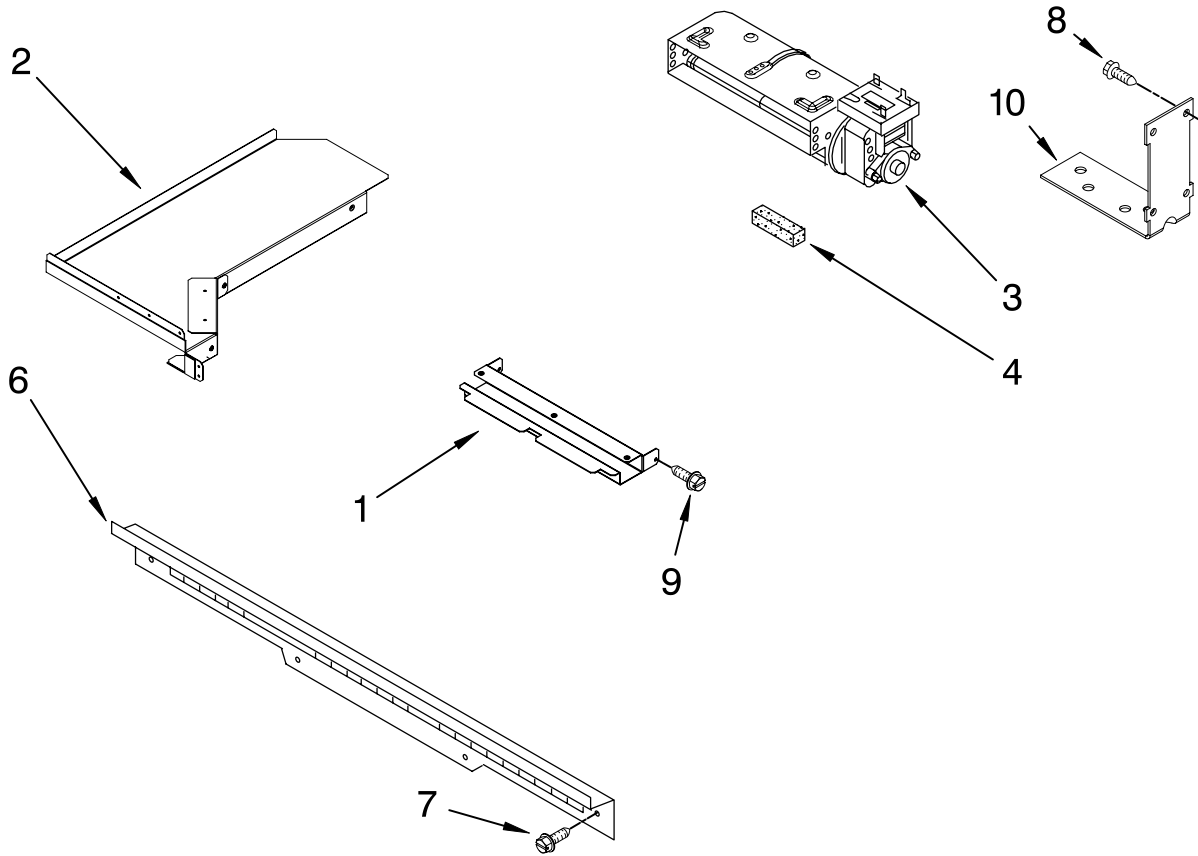

TOP VENTING PARTS

For Models: GW395LEPB05, GW395LEPQ05, GW395LEPT05, GW395LEPS05
(Black) (White) (Biscuit) (Stainless)

Illus. No.	Part No.	DESCRIPTION
1	W10105780	Front, Air Duct
2	W10068590	Top, Air Duct
	W10068600	Right
		Left
3	9759320	Blower
4	4451758	Block, Foam
6	9757117BL	Vent, Control Panel
7	4450038	Screw
8	4449809	Screw
9	4449040	Screw
10	4455352	Bracket, Blower

FOR ORDERING INFORMATION REFER TO PARTS PRICE LIST