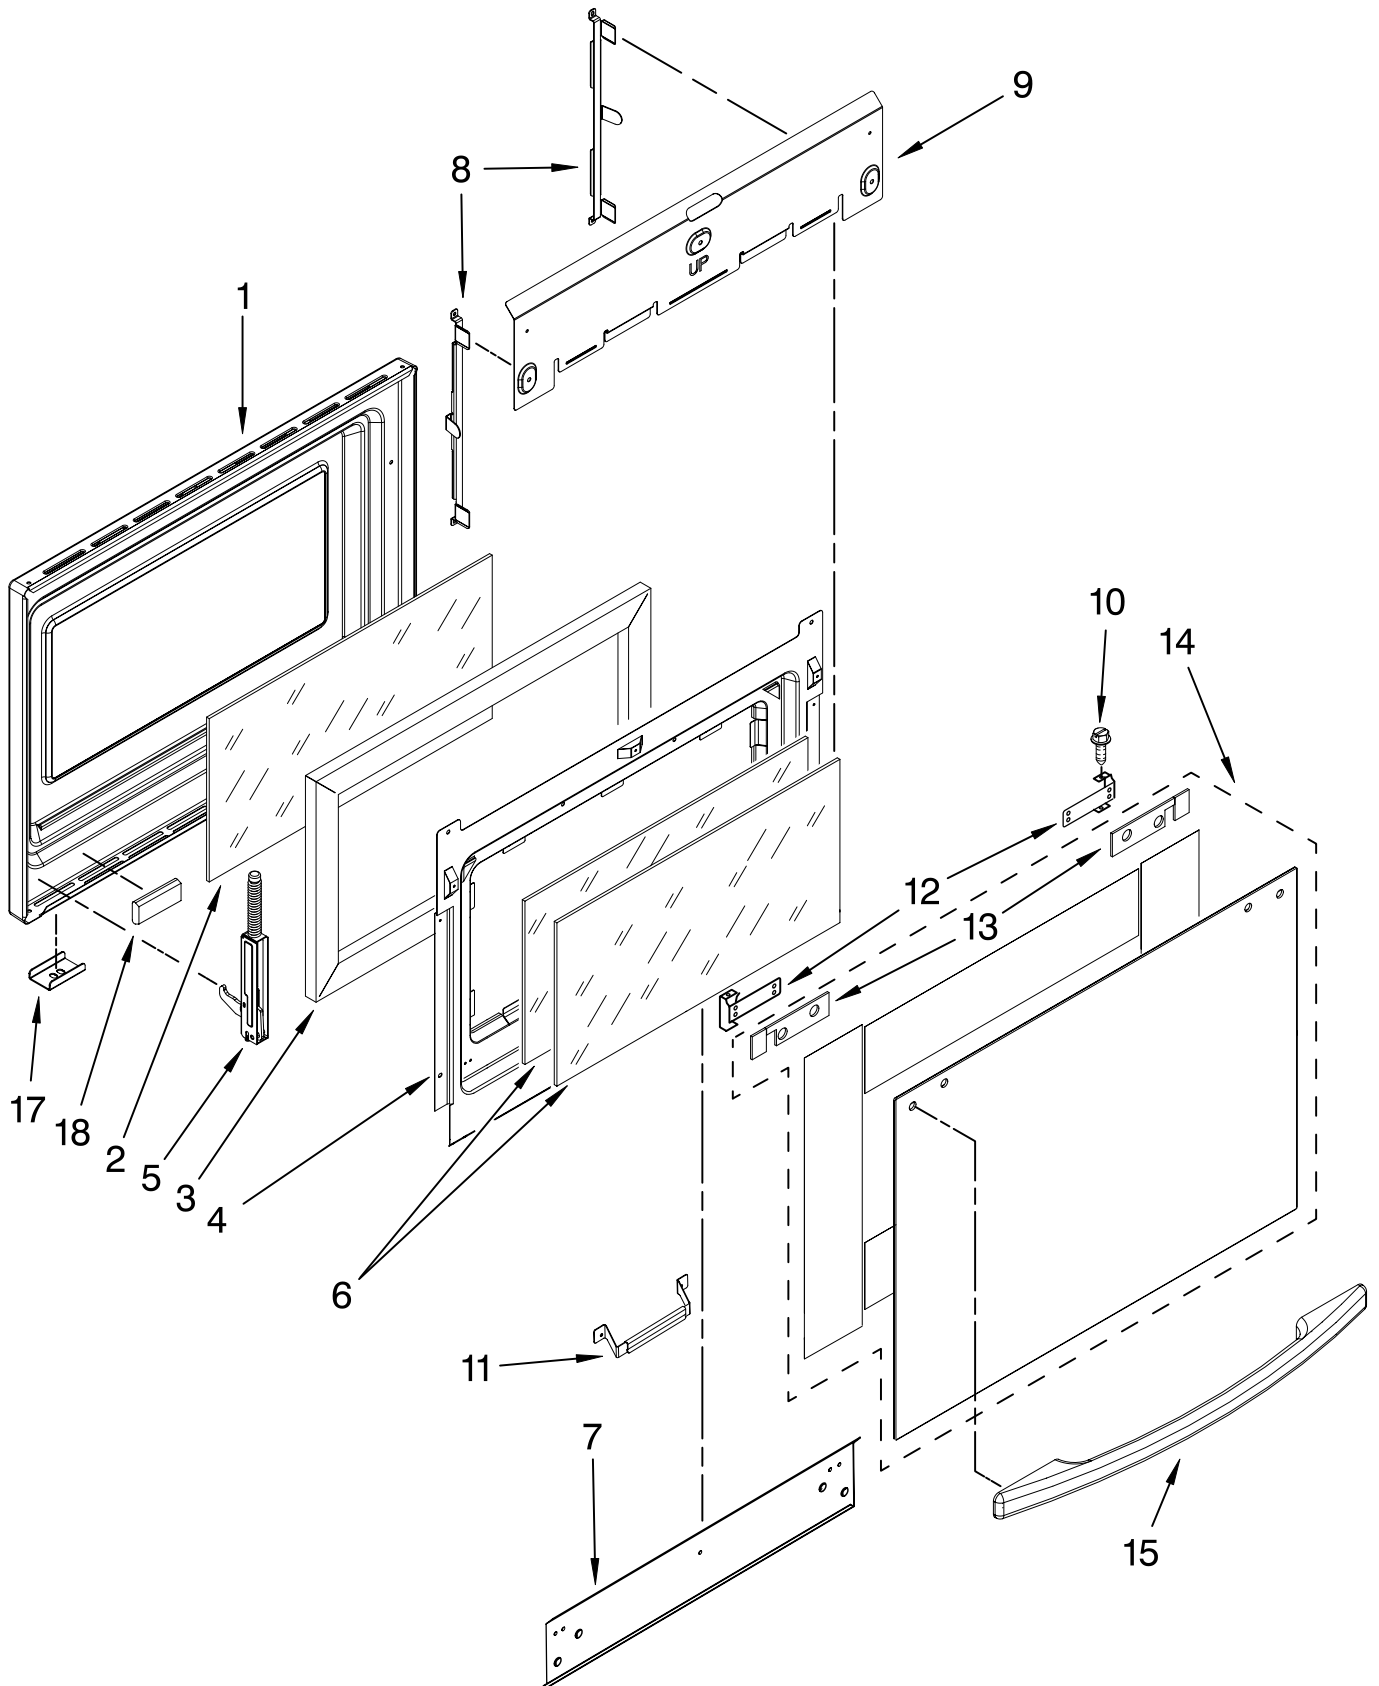

DOOR PARTS

For Models: GW395LEPB05, GW395LEPQ05, GW395LEPT05, GW395LEPS05
(Black) (White) (Biscuit) (Stainless)

FOR ORDERING INFORMATION REFER TO PARTS PRICE LIST

DOOR PARTS

For Models: GW395LEPB05, GW395LEPQ05, GW395LEPT05, GW395LEPS05

(Black)   (White)   (Biscuit)   (Stainless)

Illus. No.	Part No.	DESCRIPTION
1	9759413	Panel, Door
2	9757706	Glass, Inner
3	4451722	Insulation, Door
4	4457132	Retainer, Glass
5		Hinge, Oven Door
	9760571	Right
	9760572	Left
6	9759225	Glass, Inner
7	4457114	Shield, Heat Bottom
8	9759229	Bracket, Glass Side
9	4457103	Shield, Heat Top
10	4451040	Screw
11	9759230	Bracket, Central
12		Bracket, Handle
	9763497	R. Hand
	9763496	L. Hand
	4451040	Screw
13		Pad, Handle
	9759638	Right
	9759637	Left
14		Assembly, Door Kit
	9759641	Black
	9759639	White
	9759640	Biscuit
	9759349	Stainless
15		Handle, Door
	4448854	Black
	4448855	White
	4452860	Biscuit
17	4450863	Retainer, Glass Clip
18	9759635	Spacer, Door Glass