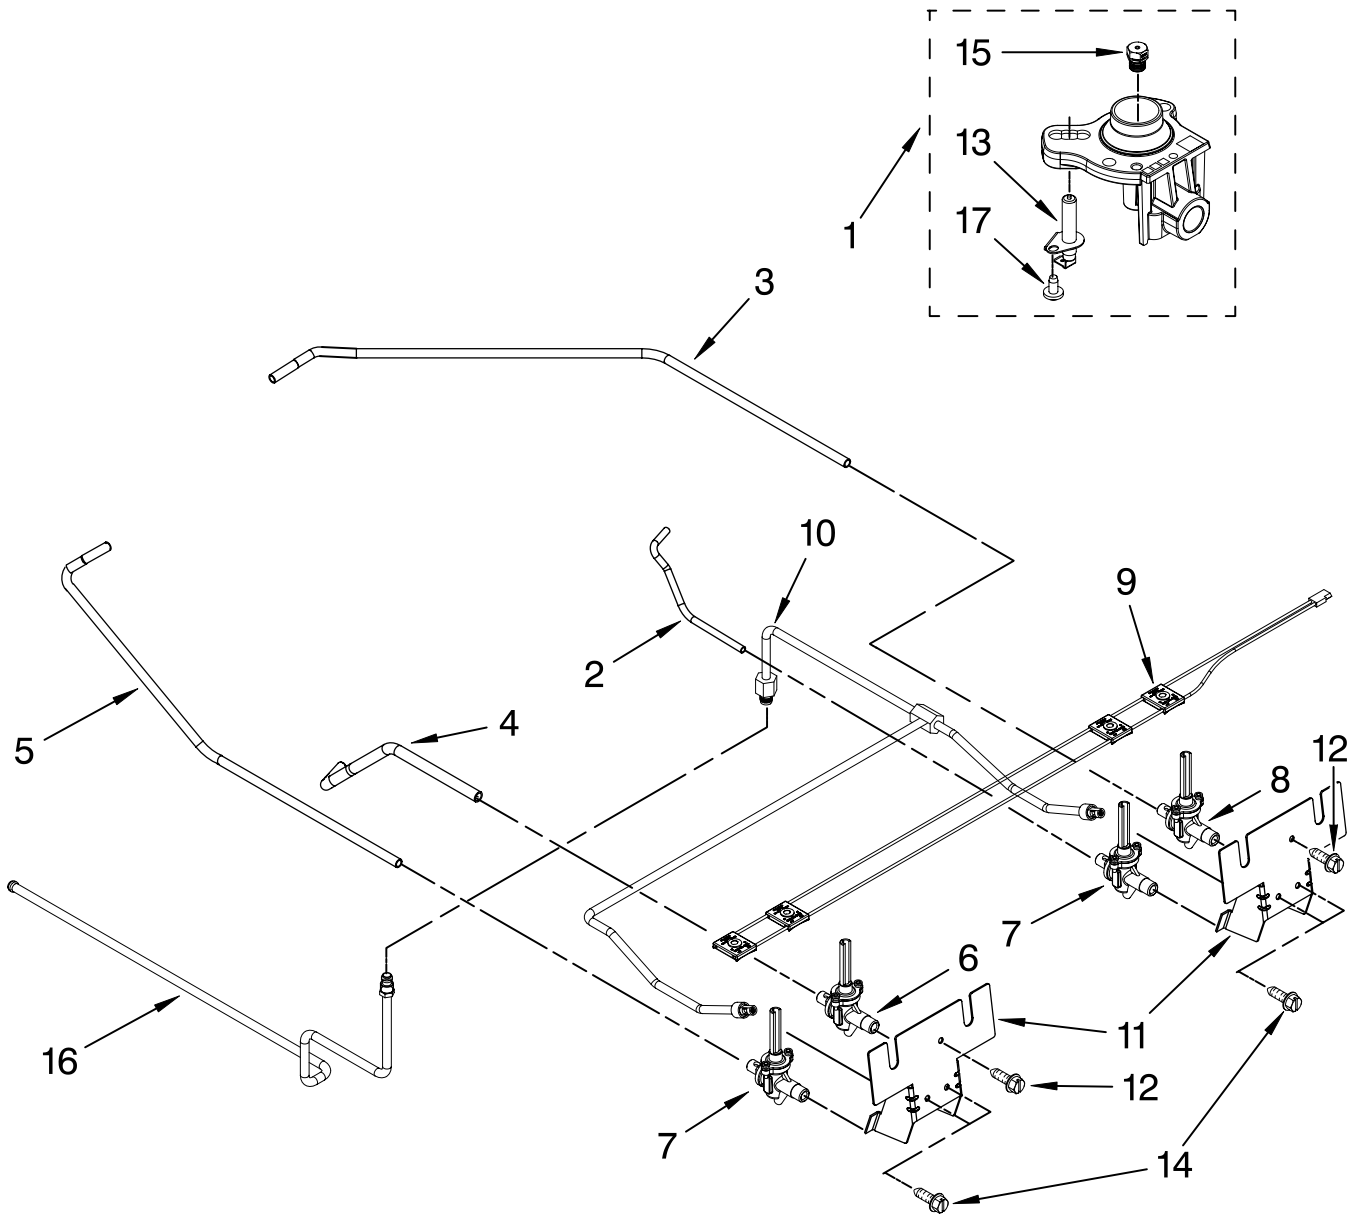

COOKTOP BURNER PARTS

For Models: GW395LEPB05, GW395LEPQ05, GW395LEPT05, GW395LEPS05
(Black) (White) (Biscuit) (Stainless)

Illus. No.	Part No.	DESCRIPTION	Illus. No.	Part No.	DESCRIPTION	Illus. No.	Part No.	DESCRIPTION
1		Burner Base w/Orifice	7	4456816	Valve, Burner LR, RF	14	8523704	Bolt, Valve (4)
	W10110375	LR, RF	8	4456817	Valve, Burner RR	15		Spud, Orifice
	W10110376	RR	9	9756822	Spark Switch & Harness Assembly		9762938	RR
	W10110377	LF	10	4453755	Tube, Manifold		9762937	LR, RF
2	9756827	Tubing, Burner(RF)	11	9756803	Manifold		9762939	LF
3	9756828	Tubing, Burner(RR)	12	3196537	Screw	16	4453754	Tubing GDS to Manifold
4	9759759	Tubing, Burner(LF)	13	W10110378	Electrode, Orifice Holder	17	8273062	Screw
5	9756829	Tubing, Burner(LR)						
6	4456818	Valve, Burner LF						

FOR ORDERING INFORMATION REFER TO PARTS PRICE LIST