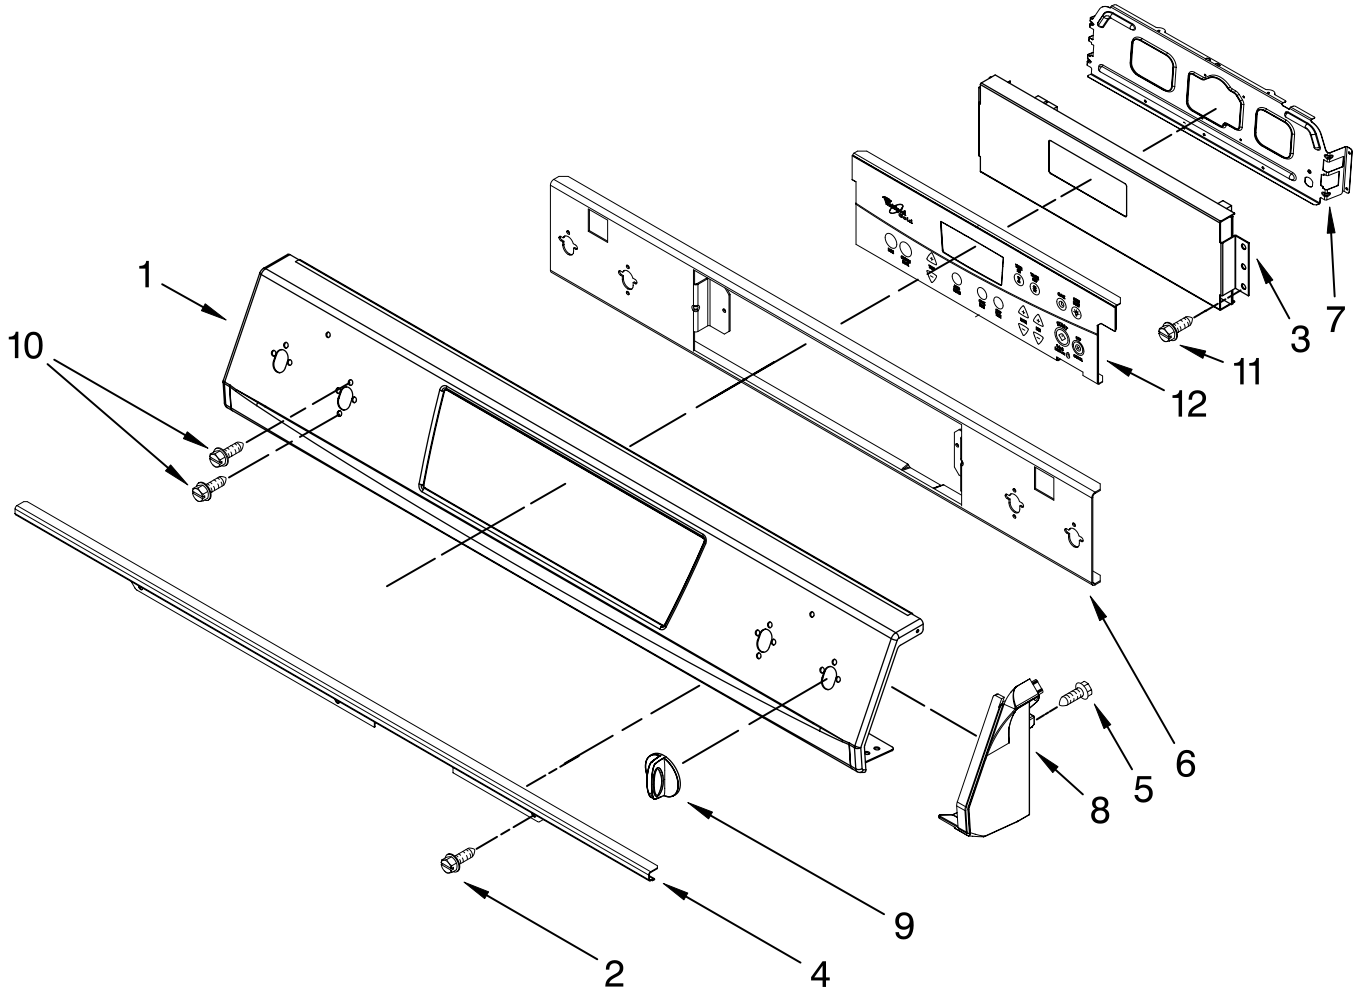

CONTROL PANEL PARTS

For Models: GW395LEPB05, GW395LEPQ05, GW395LEPT05, GW395LEPS05
(Black) (White) (Biscuit) (Stainless)

Illus. No.	Part No.	DESCRIPTION
1		Control Panel
	W10035970	Black
	W10035960	White
	W10035950	Biscuit
	W10035940	Stainless
2	4449745	Screw
3	9760013	Control, Migration
4	9757119	Bracket, Console
5	3196172	Screw
6	W10036100	Bracket, Oven Control

Illus. No.	Part No.	DESCRIPTION
7	9757409	Support, Gas Valve
8		Endcap
	9756611BL	Black
	9756611WH	White
	9756611BT	Biscuit
	9756614BL	Black
	9756614WH	White
	9756614BT	Biscuit

Illus. No.	Part No.	DESCRIPTION
9		Knob
	9759941BL	Black
	9759941WH	White
	9759941BT	Biscuit
10	3196537	Screw
11	9780271	Screw
12	W10078570	Membrane, Switch Assembly

FOR ORDERING INFORMATION REFER TO PARTS PRICE LIST