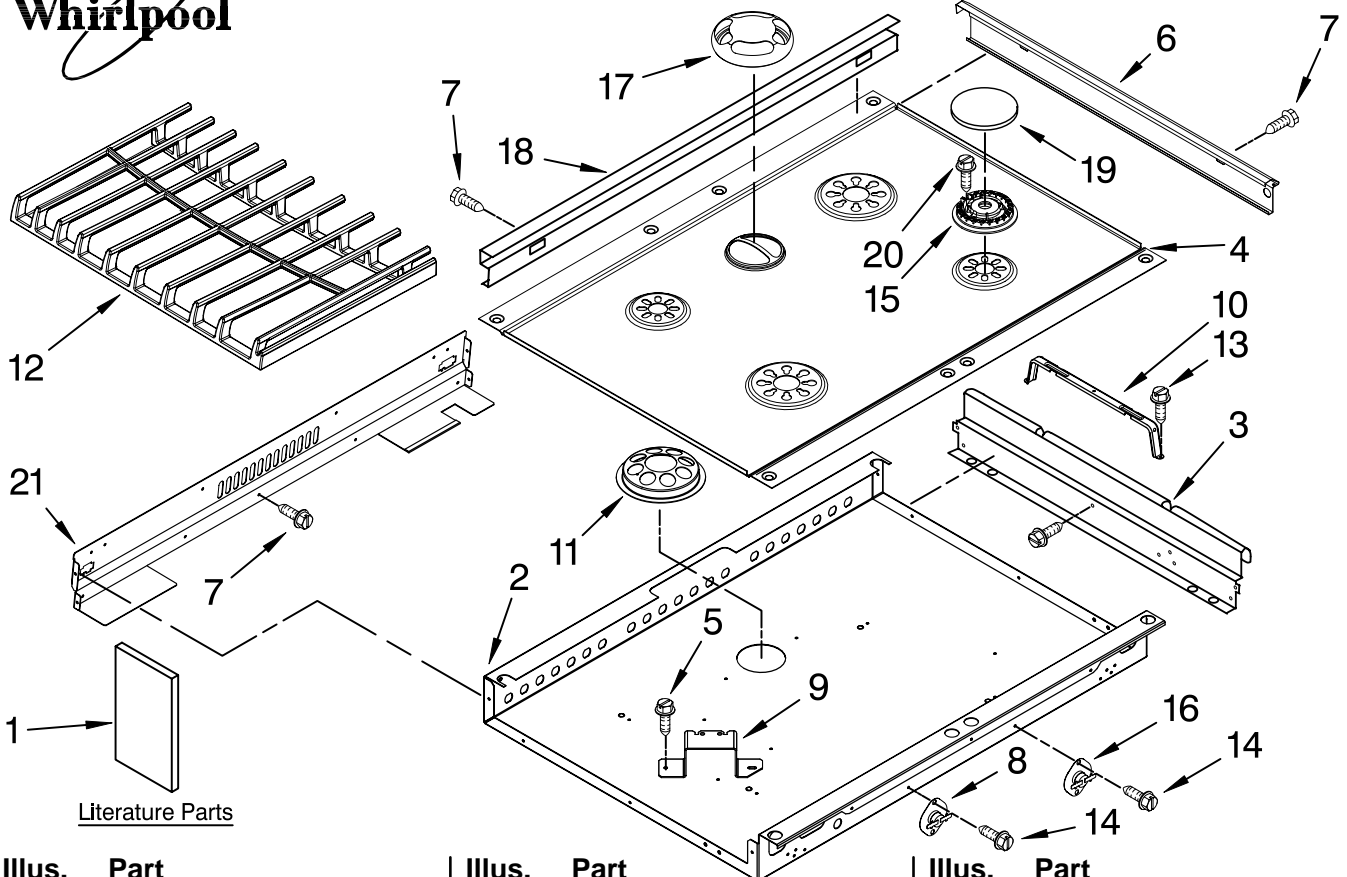

COOKTOP PARTS

For Models: GW395LEPB05, GW395LEPQ05, GW395LEPT05, GW395LEPS05

(Black)

(White)

(Biscuit)

(Stainless)

30" Slide-In
GAS OVEN
NON-CONV

Literature Parts

| Illus. No. | Part No. | DESCRIPTION |
|------------|-----------|--|
| 1 | 9761413 | Literature Parts Installation Instructions |
| | W10086240 | Use & Care Guide |
| | 9761386 | Tech Sheet |
| | 9757680 | Anti-Tip Instructions |
| | 3191638 | Safe Cooking Tips English |
| | 9759133 | Safe Cooking Tips French |
| 2 | 9759523 | Burner Box |
| 3 | 4454023 | Bracket, Mounting |
| 4 | W10005980 | Cooktop Black |
| | W10005970 | Cooktop White |
| | W10005960 | Cooktop Biscuit |
| 5 | 3400843 | Screw |
| 6 | 9759530BL | Trim, Cooktop Right Black |
| | 9759530WH | Trim, Cooktop Right White |
| | 9759530BT | Trim, Cooktop Right Biscuit |
| | 9759530SS | Trim, Cooktop Right Stainless |
| | 9759531BL | Trim, Cooktop Left Black |
| | 9759531WH | Trim, Cooktop Left White |
| | 9759531BT | Trim, Cooktop Left Biscuit |
| | 9759531SS | Trim, Cooktop Left Stainless |