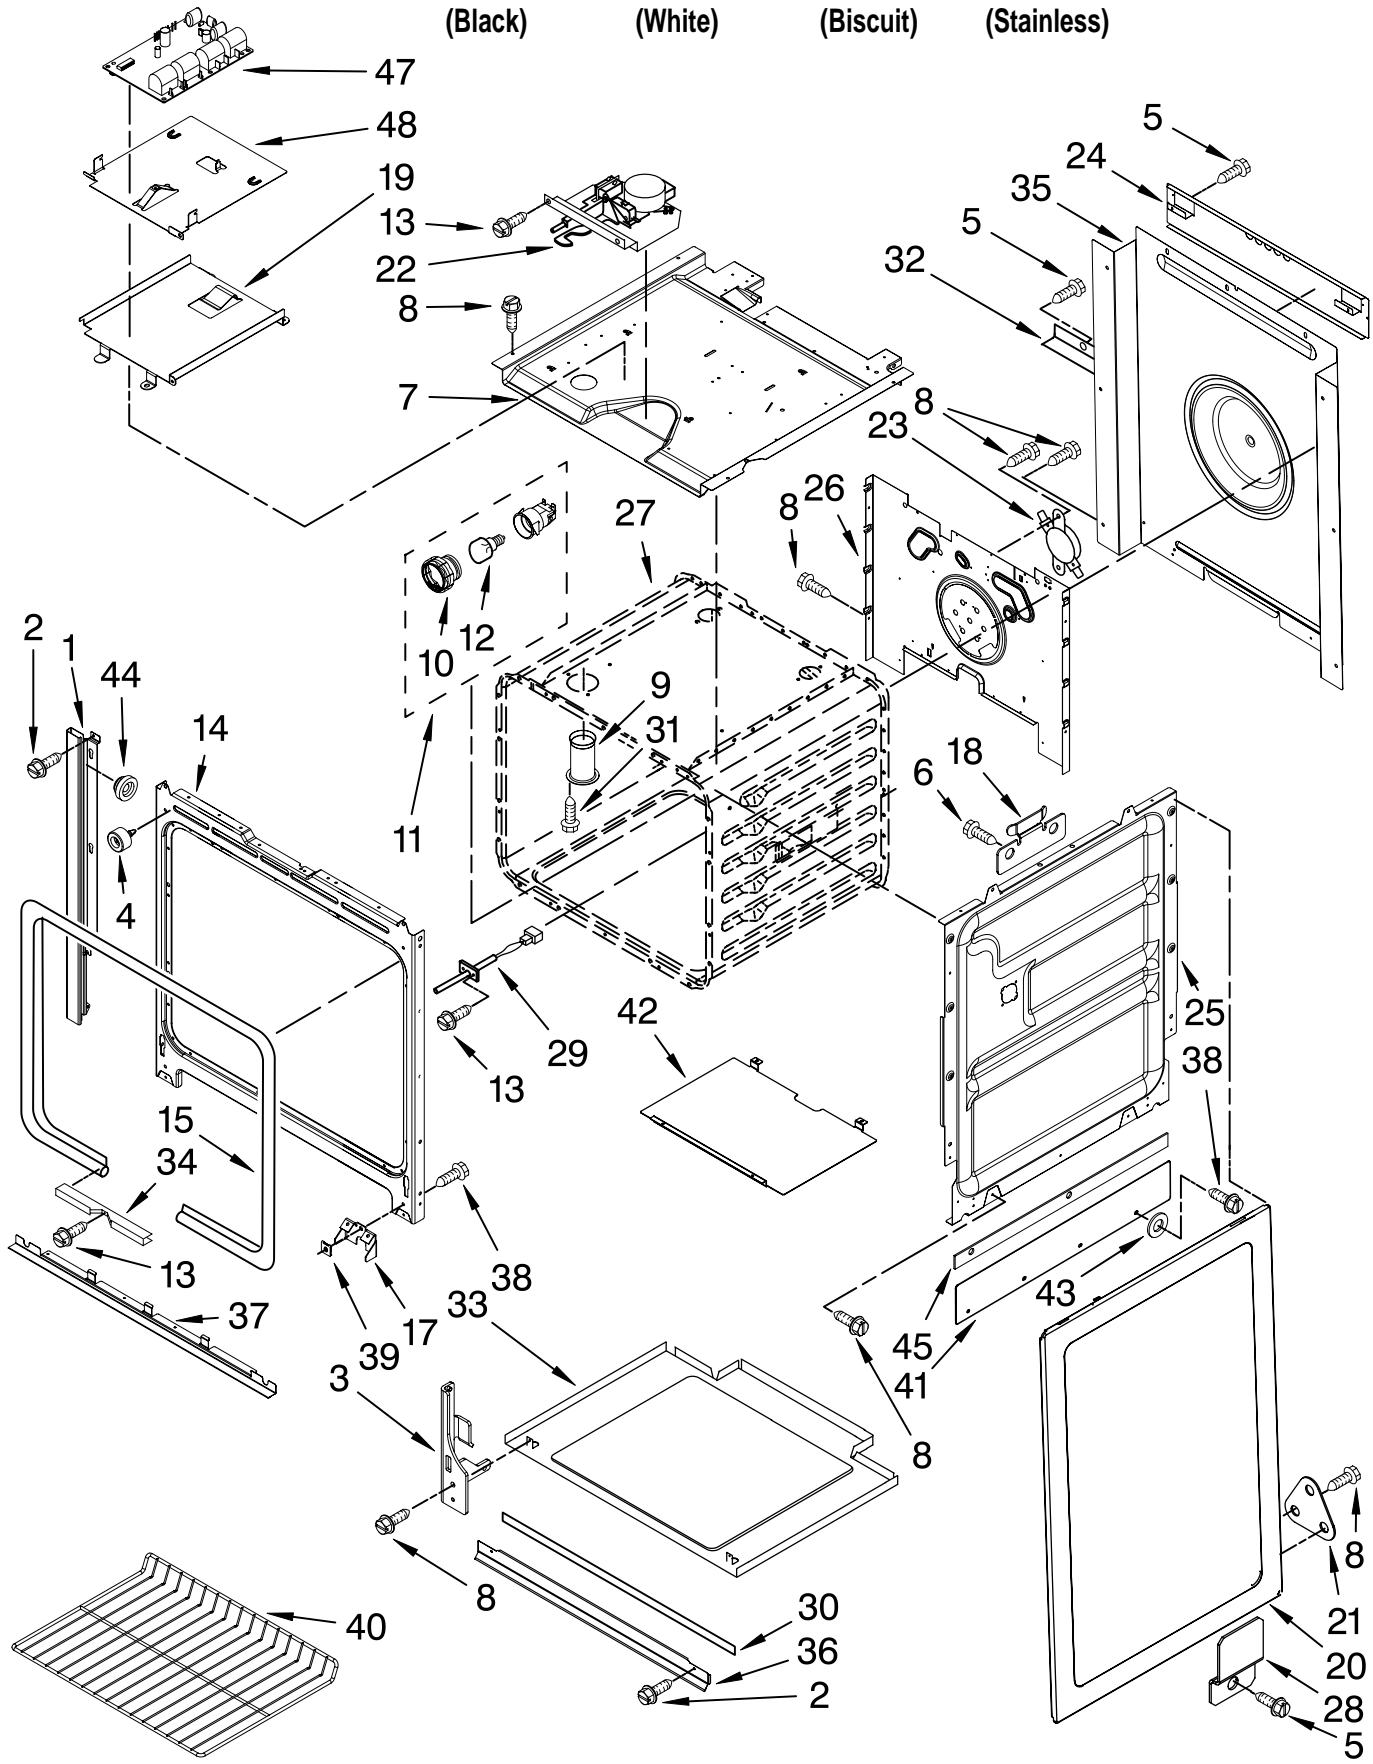

OVEN PARTS

For Models: GW395LEPB05, GW395LEPQ05, GW395LEPT05, GW395LEPS05

(Black)

(White)

(Biscuit)

(Stainless)

FOR ORDERING INFORMATION REFER TO PARTS PRICE LIST

OVEN PARTS

For Models: GW395LEPB05, GW395LEPQ05, GW395LEPT05, GW395LEPS05

(Black)

(White)

(Biscuit)

(Stainless)

Illus. No.	Part No.	DESCRIPTION	Illus. No.	Part No.	DESCRIPTION	Illus. No.	Part No.	DESCRIPTION
1		Trim, Side Right	18	9757685	Guide, Side Panel	37		Trim, Bottom Vent
	9757735BL	Black	19	9756454	Bracket, Appliance Manager		9756485BL	Black
	9757735WH	White			Body, Side		9756485WH	White
	9757735BT	Biscuit	20		Black		9756485BT	Biscuit
	9757735SS	Stainless		9760723PB	Black		9756485SS	Stainless
		Left		9760723PW	White	38	4449743	Screw
	9757734BL	Black		9760723PC	Biscuit	39	4450118	Nut
	9757734WH	White	21	9757461	Bracket, Side Panel	40	4448717	Rack, Oven
	9757734BT	Biscuit	22	9760888	Latch, Motorized	41	9757732	Shield, Heat
	9757734SS	Stainless	23	8300802	Thermostat	42	9757070	Plate, Relectance
2	3400832	Screw (2)	24	9757811	Brace, Side Panel	43	9760481	Washer
3		Hinge Receiver	25	4455641	Side, Chassis	44	4448444	Grommet, Mounting Rail
	4455606	Right	26	9759762	Back, Chassis			
	4455605	Left	27		Liner, Oven (Not Serviceable)	45	9759722	Insulation Body Side Trim
4	W10105790	Bumper, Door (2)	28	9759890	Clip, Side Panel	47	9758080	Spark Module
5	3196537	Screw	29	4455636	Sensor	48	9760223	Slide, DSI Module
6	3196160	Screw	30	9757717	Insulation	FOLLOWING PARTS NOT ILLUSTRATED		
7	8303099	Top Chassis	31	3196176	Screw	INSULATION		
8	4449809	Screw	32	8053971	Brace, Main Back		9756817	Insulation, Wrap
9	9761062	Tube, Vent	33	W10045340	Base, Chassis		9756470	Insulation, Back
10	W10067870	Lens, Light (2)	34	4448933	Retainer, Gasket			
11	W10009930	Oven Light, Assembly (2)	35	9758583	Cover, Back			
12	4452166	Bulb, Light (2)	36		Vent, Bottom Upper			
13	4449154	Screw		9756481BL	Black			
14	W10130368	Frame, Front		9756481WH	White			
15	W10074200	Gasket, Door		9756481BT	Biscuit			
17	4452152	Bracket, Mounting		9756481SS	Stainless			

FOR ORDERING INFORMATION REFER TO PARTS PRICE LIST