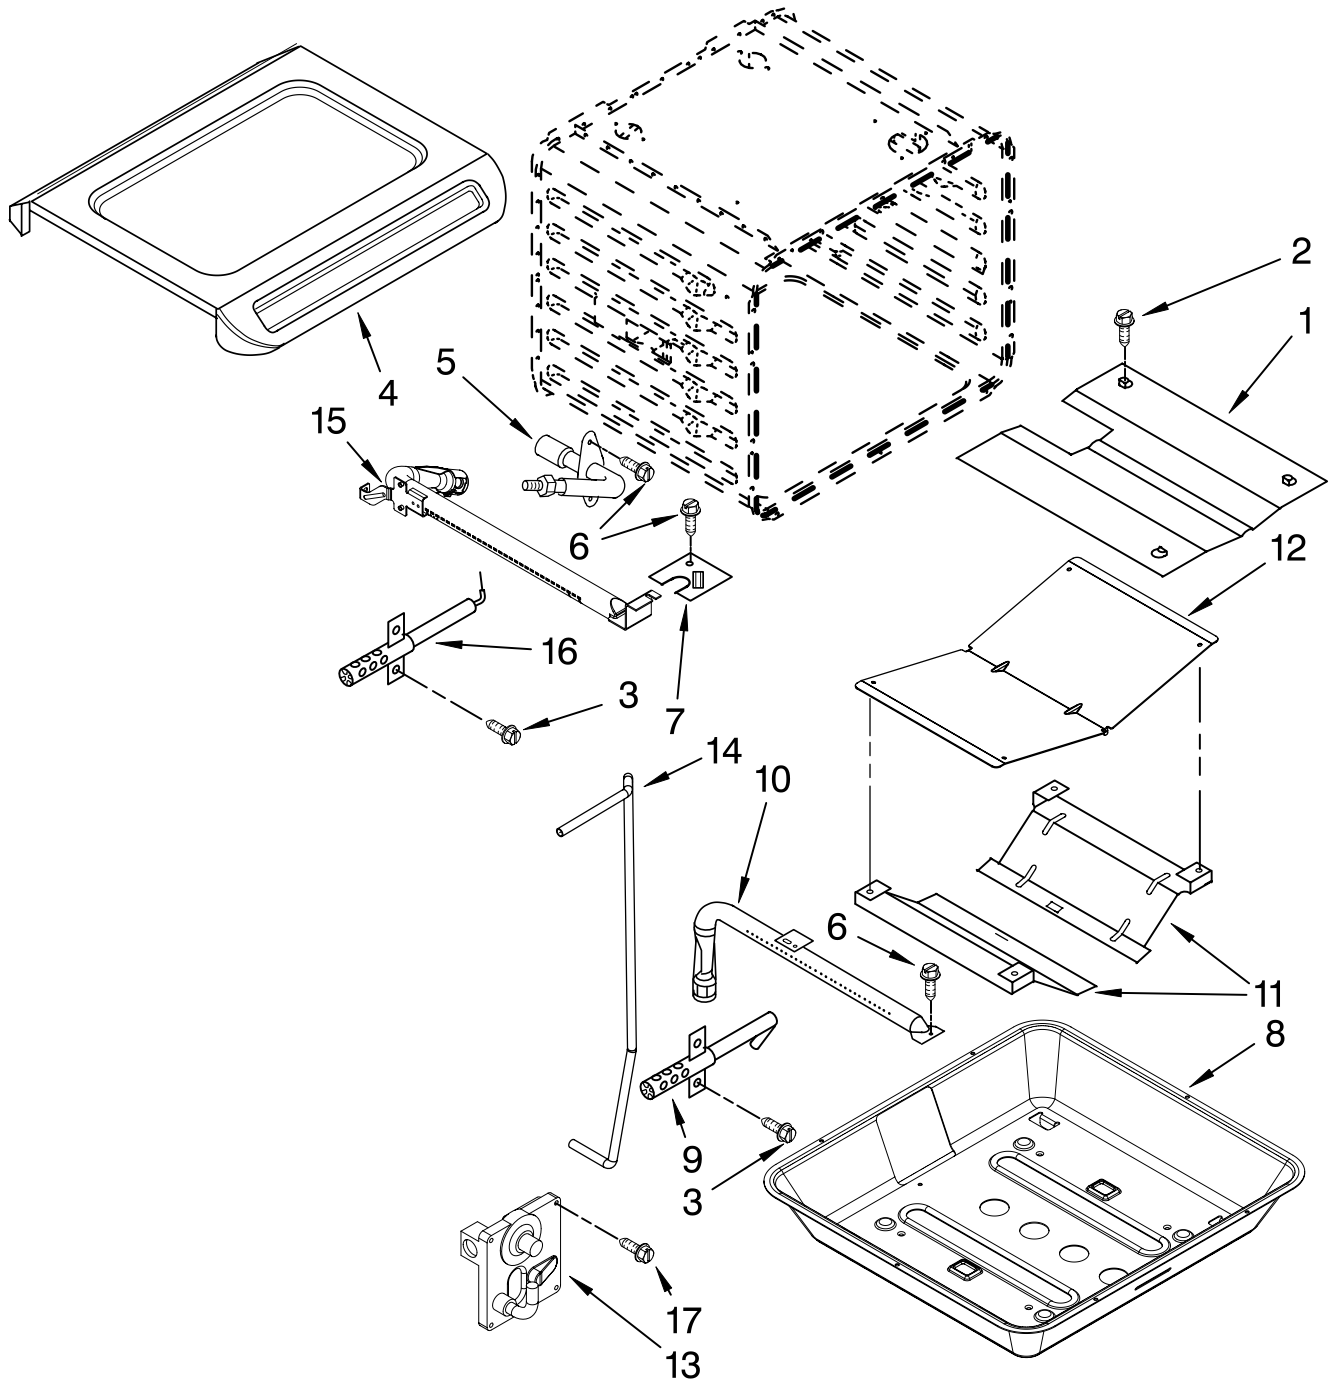

FOR ORDERING INFORMATION REFER TO PARTS PRICE LIST

INTERNAL OVEN PARTS

For Models: GW395LEPB05, GW395LEPQ05, GW395LEPT05, GW395LEPS05

(Black)

(White)

(Biscuit)

(Stainless)

| Illus. No. | Part No. | DESCRIPTION |
|------------|----------|-----------------------|
| 1 | 9752980 | Flame Shield, Broiler |
| 2 | 3196176 | Screw |
| 3 | 3196385 | Screw |
| 4 | 4453920 | Pan, Oven Bottom |
| 5 | 9757779 | Fitting, Broiler |
| 6 | 3196176 | Screw |