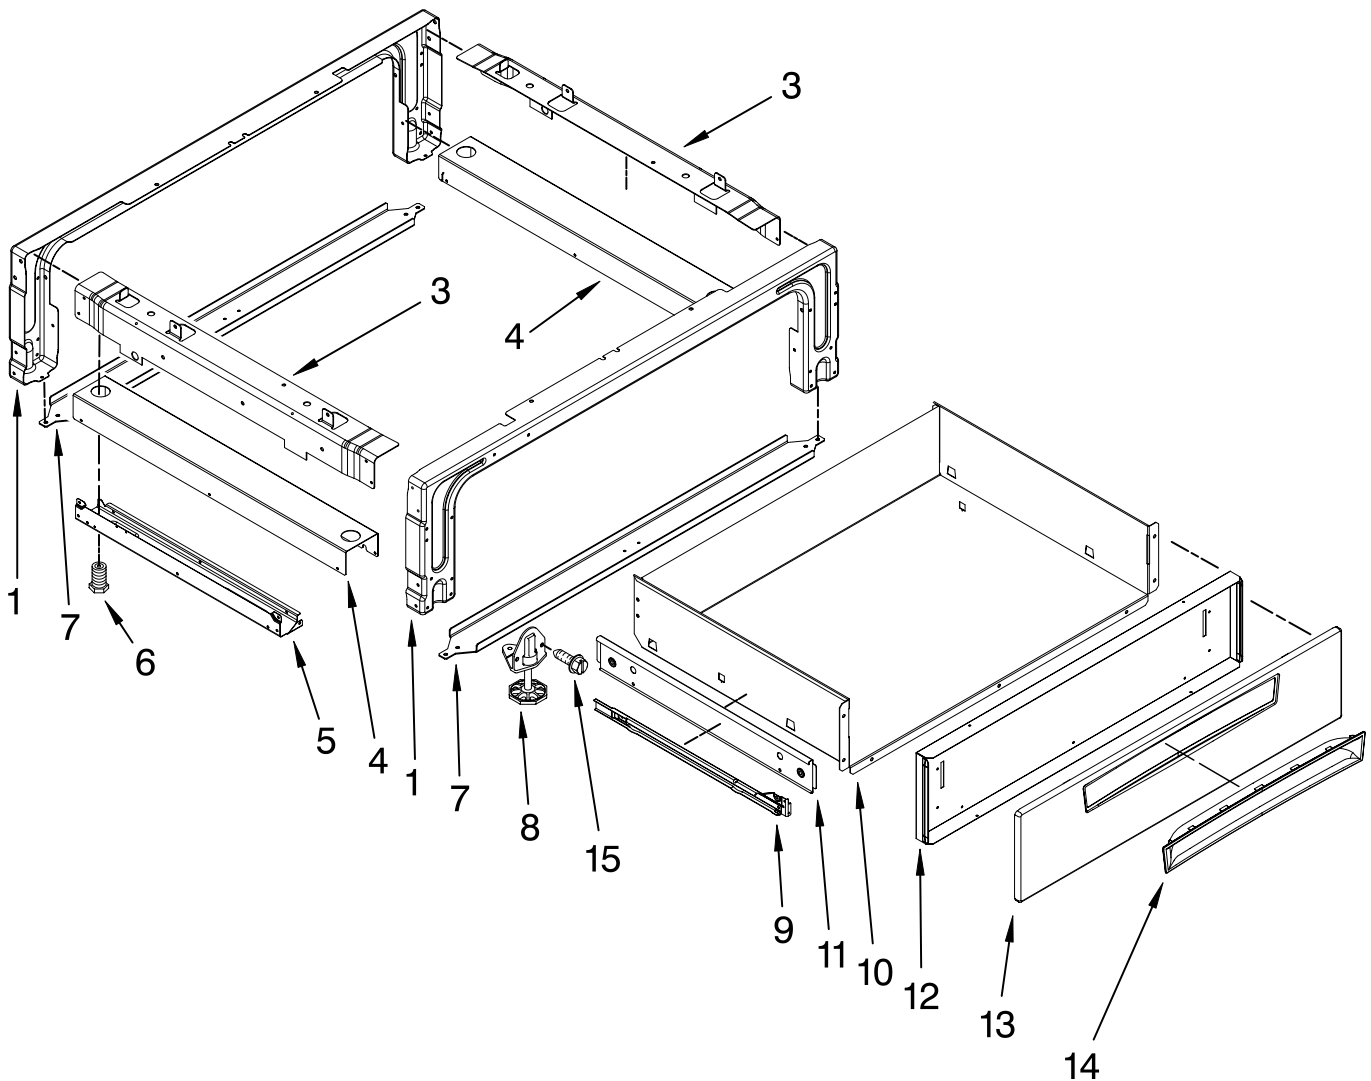

DRAWER PARTS

For Models: GW395LEPB05, GW395LEPQ05, GW395LEPT05, GW395LEPS05
(Black) (White) (Biscuit) (Stainless)

Illus. No.	Part No.	DESCRIPTION
1	9763501BL	Support, Front & Rear
3	4453720	Brace, Drawer Right
	4453721	Left
4	9759965	Bracket, Base
5		Side, Base
	9759953	Right
	9759954	Left
6	W10058460	Foot
7	9759943	Brace, Front

Illus. No.	Part No.	DESCRIPTION
8	3196037	Foot Assembly
9		Rail, Storage
	9756837	Right
	9756839	Left
10	9757806	Drawer
11		Guide, Roller
		Includes Roller
	9756841	Right
	9756842	Left
12	9760592	Panel, Drawer

Illus. No.	Part No.	DESCRIPTION
13		Front, Drawer
	4453921BL	Black
	4453921WH	White
	4453921BT	Biscuit
	4453921SS	Stainless
14		Handle, Drawer
	9756674BL	Black
	9756674WH	White
	9756674BT	Biscuit
15	3196537	Screw

FOR ORDERING INFORMATION REFER TO PARTS PRICE LIST