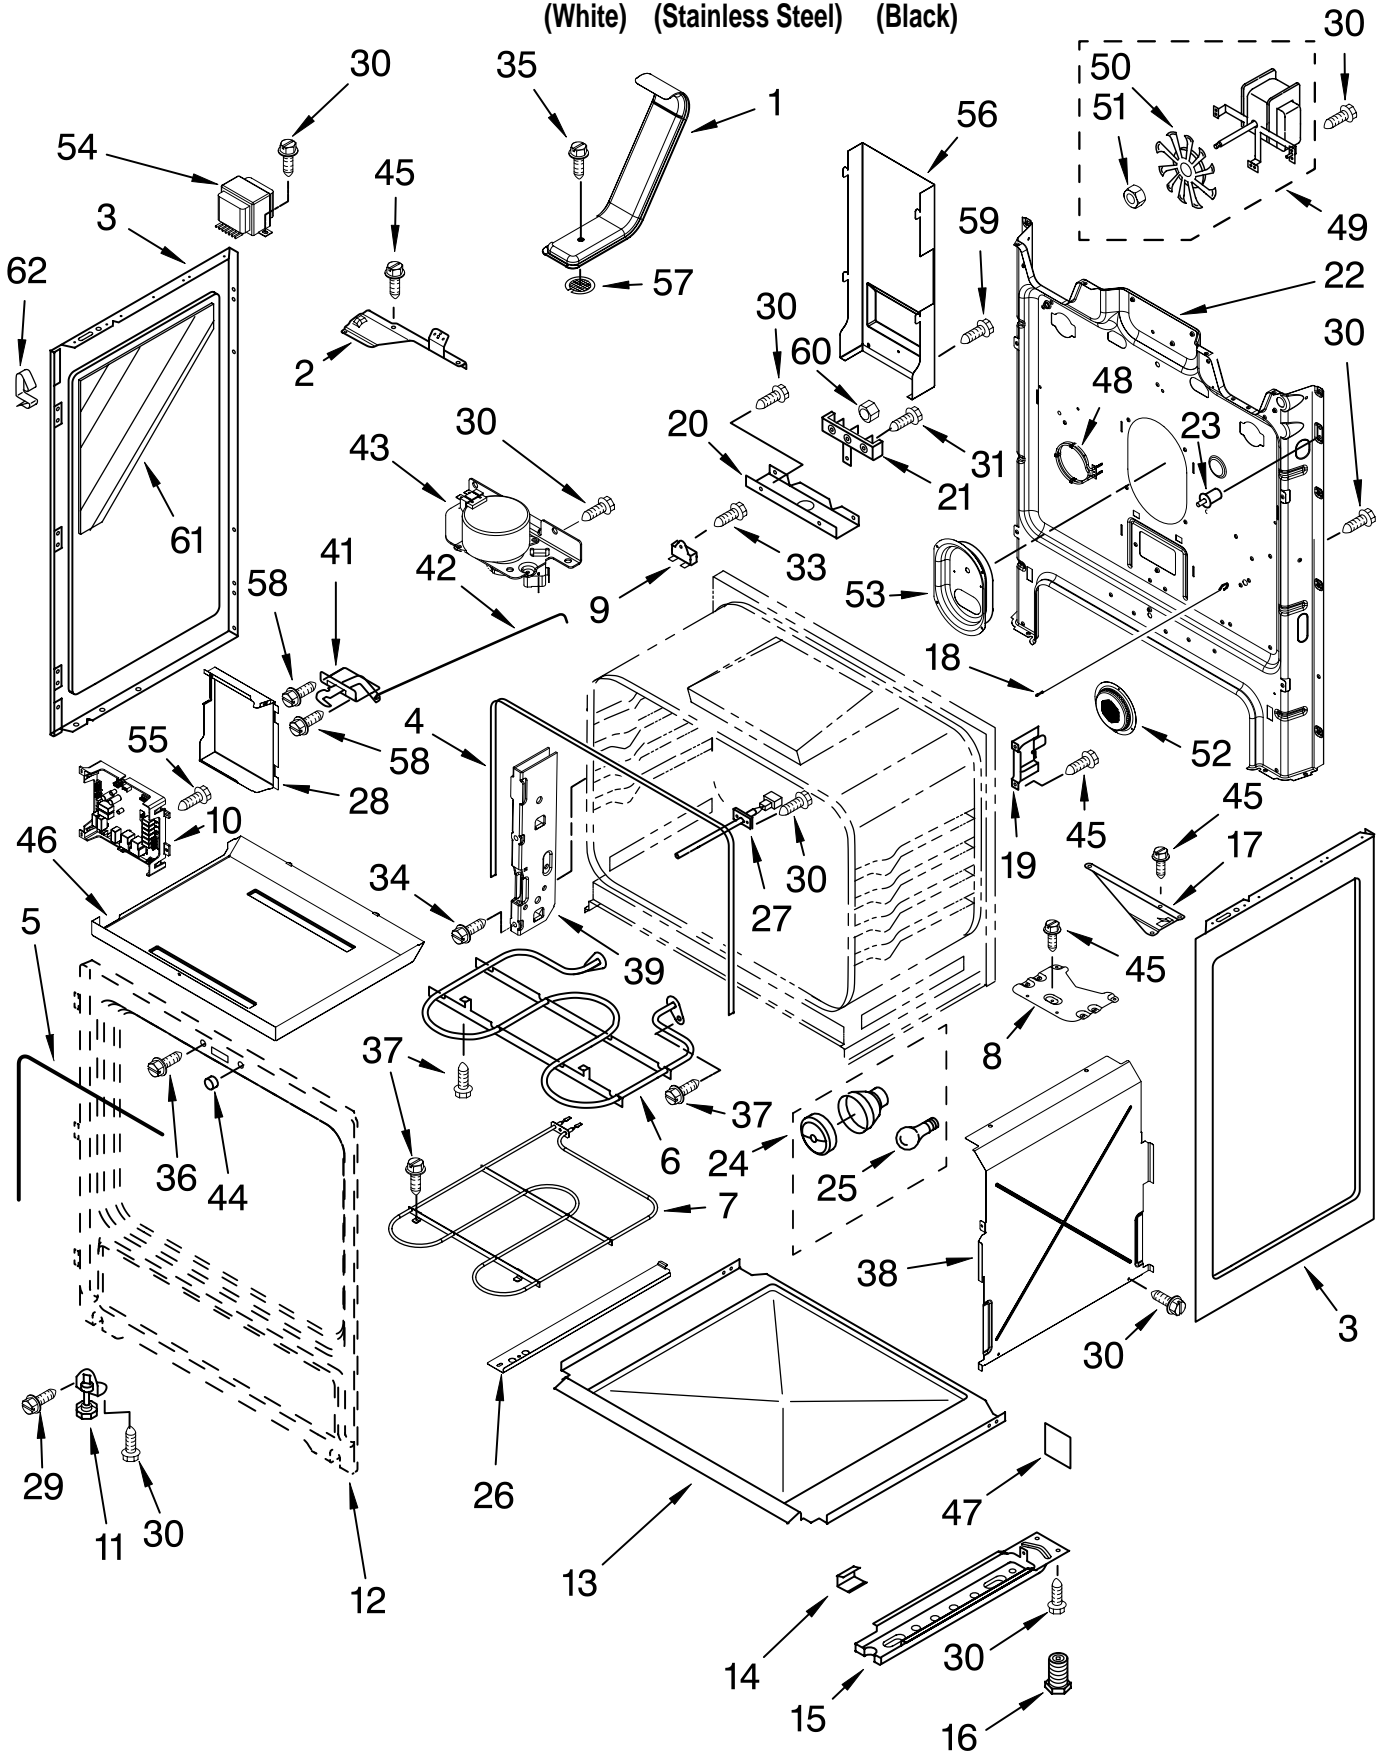

CHASSIS PARTS

For Models: GR673LXSQ1, GR673LXSS1, GR673LXSB1
(White) (Stainless Steel) (Black)

FOR ORDERING INFORMATION REFER TO PARTS PRICE LIST