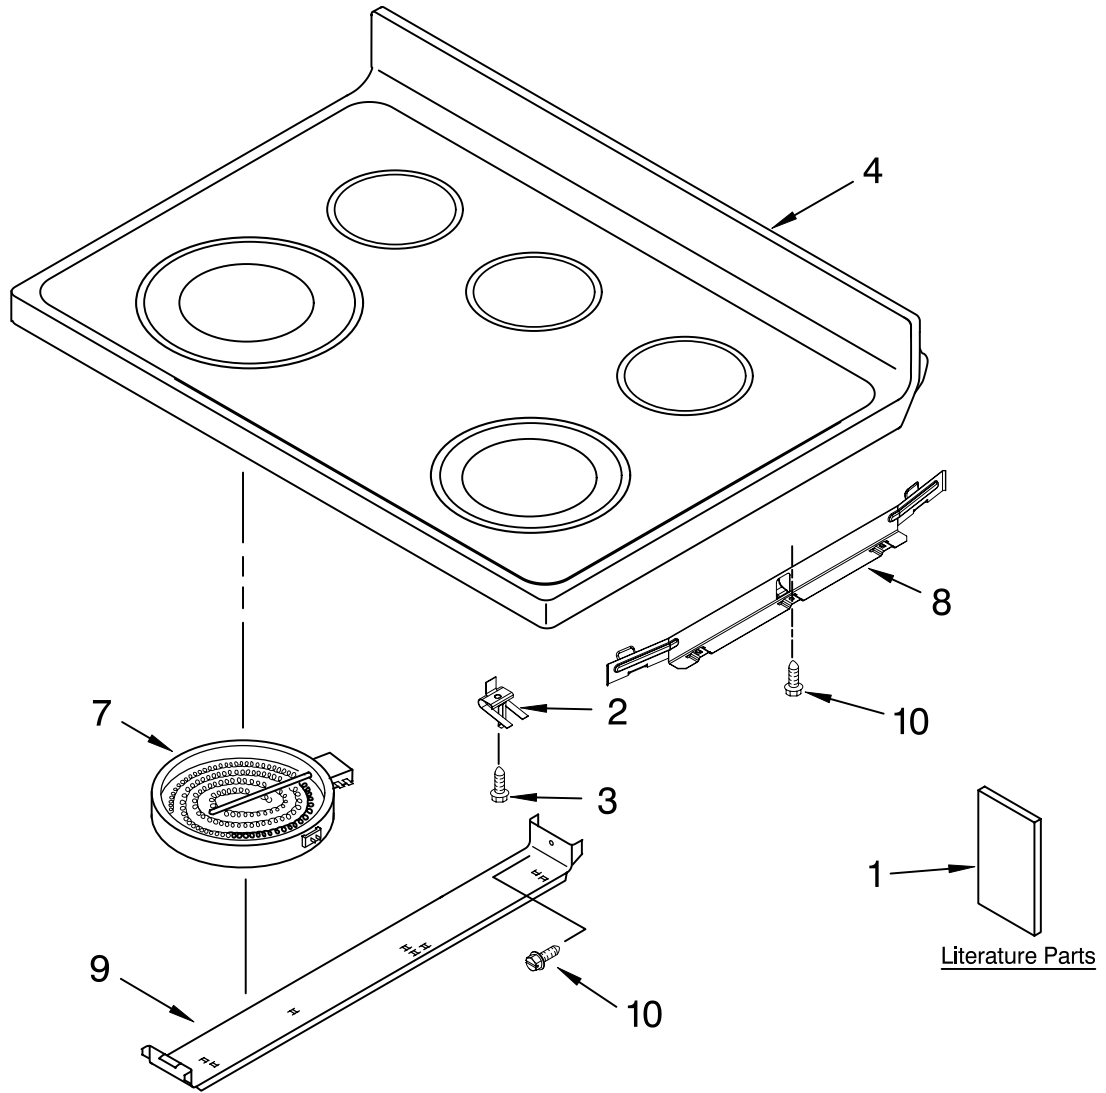

COOKTOP PARTS

For Models: GR673LXSQ1, GR673LXSS1, GR673LXSB1
(White) (Stainless Steel) (Black)

30" ELECTRIC CERAN
FREESTANDING RANGE
SELF CLEAN CONVECTION OVEN

Illus. No.	Part No.	DESCRIPTION
1		Literature Parts
	9763001	Owner's Manual
	9762982	Tech Sheet
	9762996	Installation Instructions
		Template, Anti-Tip
	9757143	English/French
	9757142	English/Spanish
	9762761	Brochure, Tips Safe Cooking

Illus. No.	Part No.	DESCRIPTION
2	W10035930	Spring, Locator
3	3196170	Screw
4		Cooktop
	9763334	White
	9763336	Black

Illus. No.	Part No.	DESCRIPTION
7		Element, Surface
	9759351	2400/1200 W - LF
	8523698	1200 W - LR
	8523698	1200 W - RR
	9759351	2400/1200 W - RF
	9762851	120 V - CR
8	8524132	Shield, Wiring
9		Bracket, Element
	8272791	(2)
	8273720	(1)
10	3196169	Screw

FOR ORDERING INFORMATION REFER TO PARTS PRICE LIST

CONTROL PANEL PARTS

For Models: GR673LXSQ1, GR673LXSS1, GR673LXSB1
(White) (Stainless Steel) (Black)

Illus. No.	Part No.	DESCRIPTION
1		Endcap
	W10009040	White Left Hand
	W10009050	White Right Hand
	W10009080	Black Left Hand
	W10009090	Black Right Hand
2	9762095	Bracket, Console
3		Panel, Backguard
	9762585	White
	9762588	Stainless Steel
	9762586	Black
4		Switch, Infinite
	9758060	Left Front (Dual)
	3148951	Left Rear
	3148951	Right Rear
	9758060	Right Front (Dual)