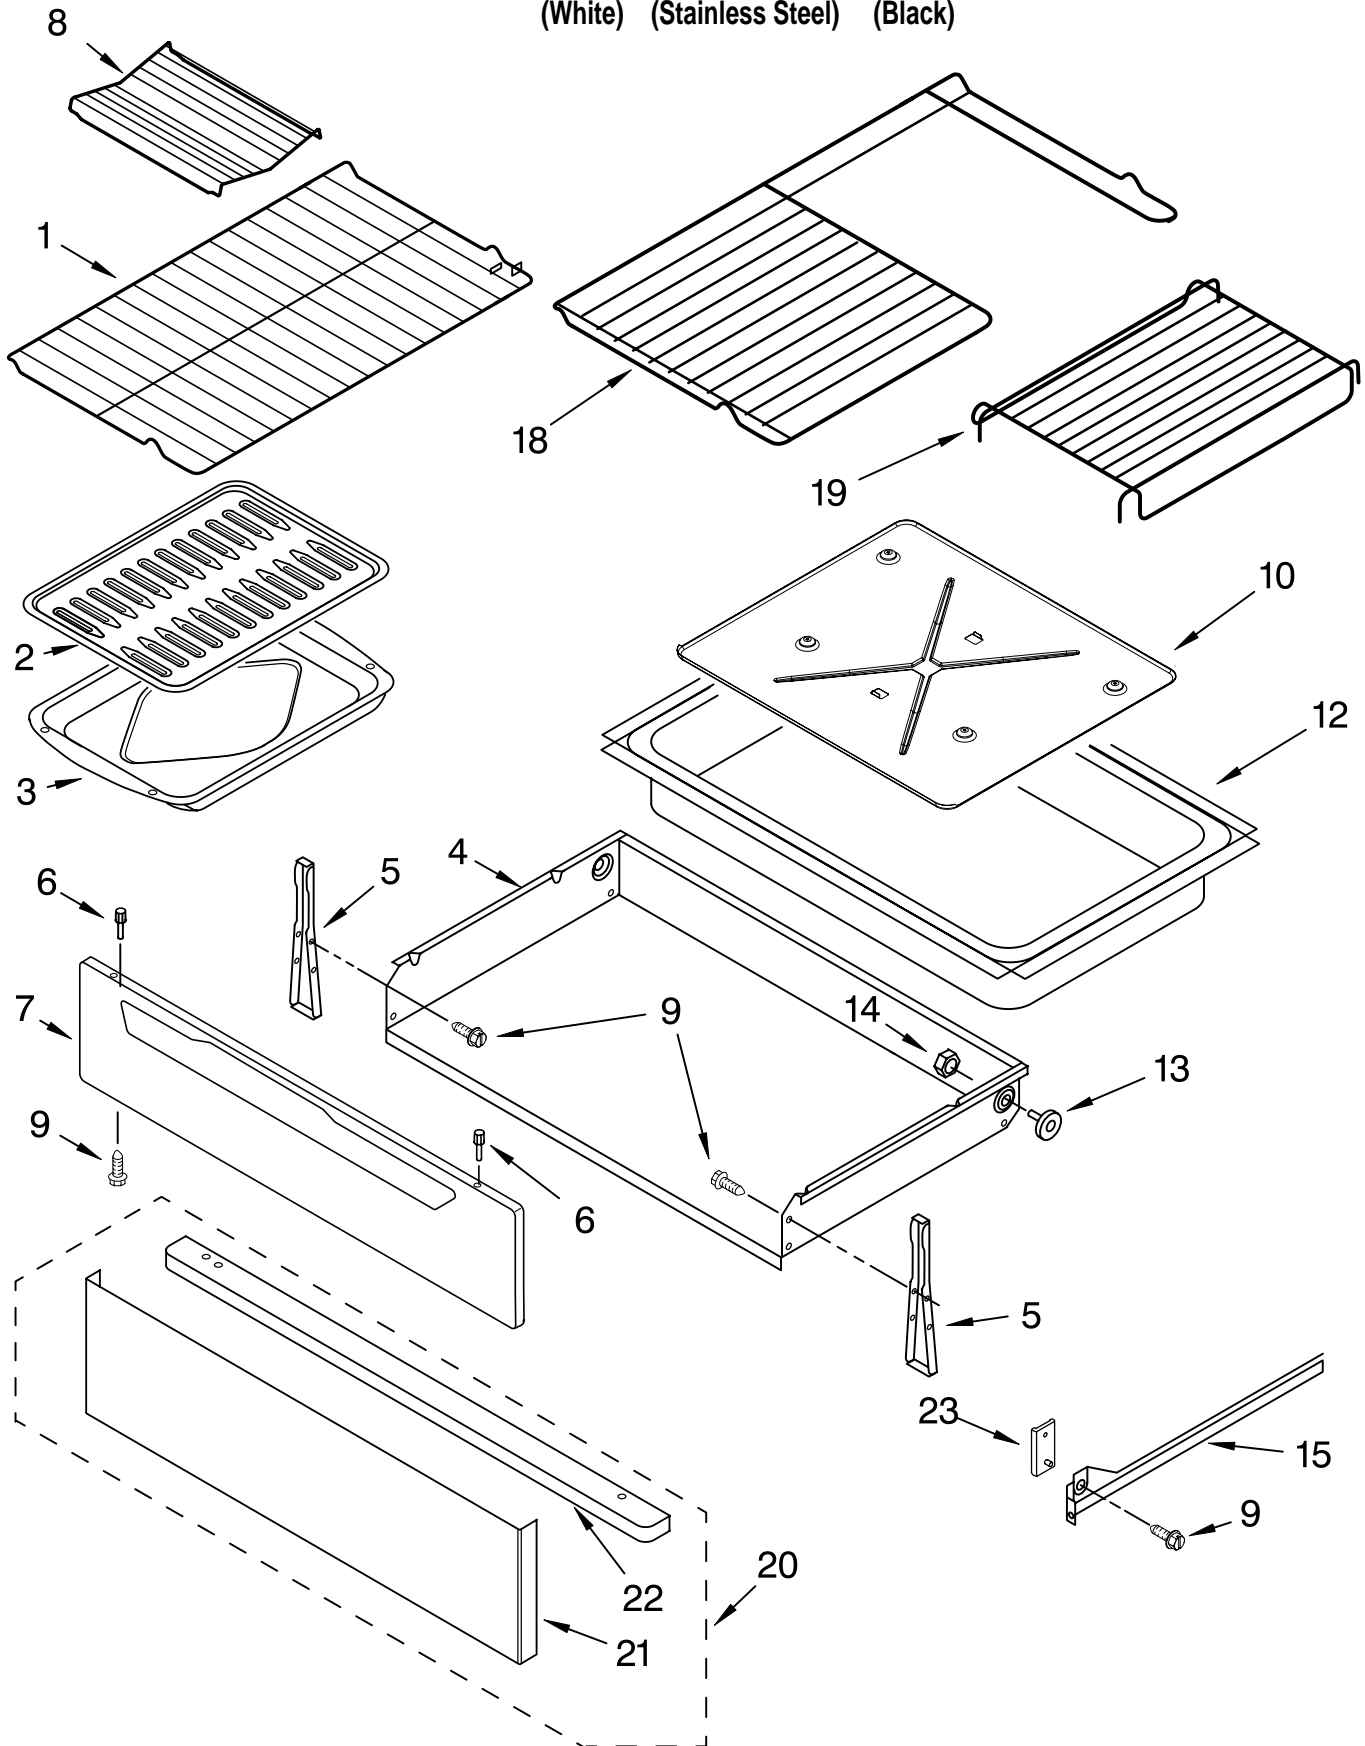

DRAWER & BROILER PARTS

For Models: GR673LXSQ1, GR673LXSS1, GR673LXSB1

(White) (Stainless Steel) (Black)

FOR ORDERING INFORMATION REFER TO PARTS PRICE LIST

DRAWER & BROILER PARTS

For Models: GR673LXSQ1, GR673LXSS1, GR673LXSB1

(White) (Stainless Steel) (Black)

Illus. No.	Part No.	DESCRIPTION
1	3195710	Rack, Oven (2)
2	3195996	Grill, Broiler
3	3196076	Pan, Broiler
4	9761030	Drawer, Storage
5	9758200	Brkt-Mntg, Drawer
6		Rivet, Push (2)
	3196814	White
7		Panel, Drawer Frnt
	8053339	White
	8053341	Black
8	3181534	Rack, Roasting
9	3196168	Screw
10	9756711	Heat Shield,Drwr
12	9761032	Liner, Drawer
13	9751138	Roller (2)
14	487939	Nut (2)
15		Slide, Drawer
	8274190	Left Hand
	8274191	Right Hand
18	8274021	Rack, Partial
19	8274022	Rack, Insert
20		Stainless Model Only
21	9755798	Panel Stainless
22	9757237	Handle
23	8522669	Spacer, Glide

FOR ORDERING INFORMATION REFER TO PARTS PRICE LIST