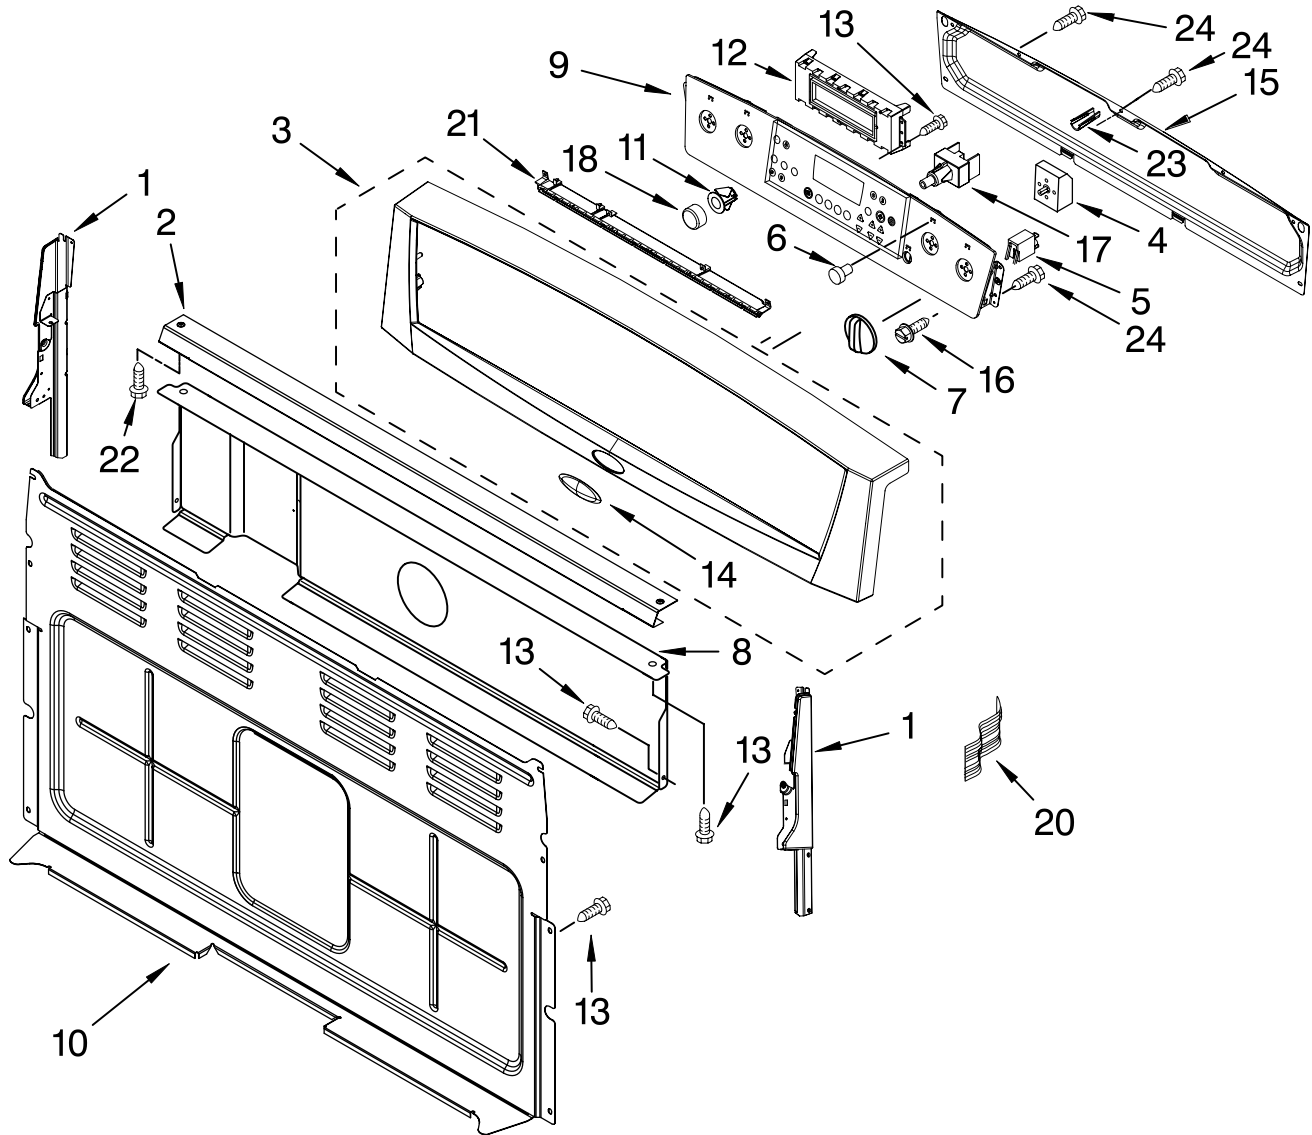

COOKTOP PARTS

For Models: GR673LXSQ1, GR673LXSS1, GR673LXSB1
(White) (Stainless Steel) (Black)

30" ELECTRIC CERAN
FREESTANDING RANGE
SELF CLEAN CONVECTION OVEN

Illus. No.	Part No.	DESCRIPTION
1		Literature Parts
	9763001	Owner's Manual
	9762982	Tech Sheet
	9762996	Installation Instructions
		Template, Anti-Tip
	9757143	English/French
	9757142	English/Spanish
	9762761	Brochure, Tips Safe Cooking

Illus. No.	Part No.	DESCRIPTION
2	W10035930	Spring, Locator
3	3196170	Screw
4		Cooktop
	9763334	White
	9763336	Black

Illus. No.	Part No.	DESCRIPTION
7		Element, Surface
	9759351	2400/1200 W - LF
	8523698	1200 W - LR
	8523698	1200 W - RR
	9759351	2400/1200 W - RF
	9762851	120 V - CR
8	8524132	Shield, Wiring
9		Bracket, Element
	8272791	(2)
	8273720	(1)
10	3196169	Screw

FOR ORDERING INFORMATION REFER TO PARTS PRICE LIST

CONTROL PANEL PARTS

For Models: GR673LXSQ1, GR673LXSS1, GR673LXSB1
(White) (Stainless Steel) (Black)

Illus. No.	Part No.	DESCRIPTION
1		Endcap
	W10009040	White Left Hand
	W10009050	White Right Hand
	W10009080	Black Left Hand
	W10009090	Black Right Hand
2	9762095	Bracket, Console
3		Panel, Backguard
	9762585	White
	9762588	Stainless Steel
	9762586	Black
4		Switch, Infinite
	9758060	Left Front (Dual)
	3148951	Left Rear
	3148951	Right Rear
	9758060	Right Front (Dual)