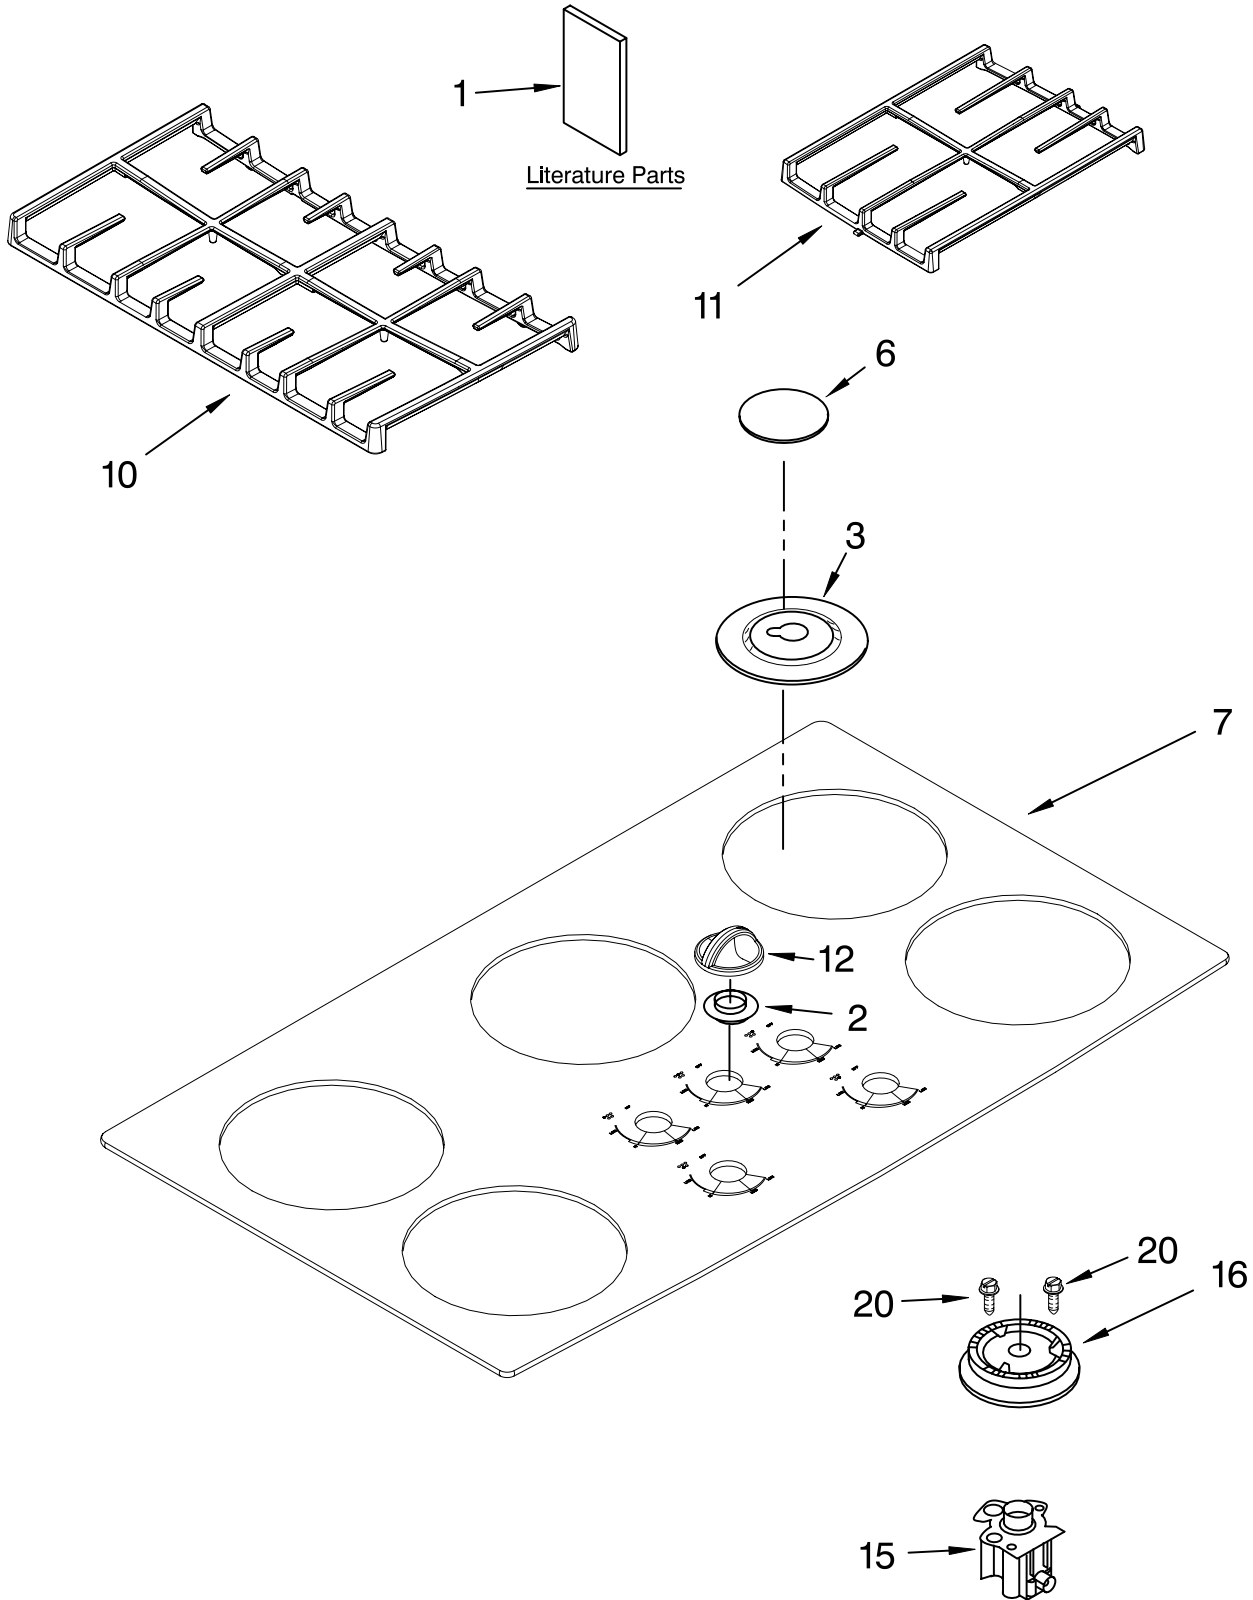

COOKTOP, BURNER AND GRATE PARTS

For Models: GLT3657RB01, GLT3657RQ01, GLT3657RT01
(Black) (White) (Biscuit)

36" GAS GLASS SURFACE COOKTOP

FOR ORDERING INFORMATION REFER TO PARTS PRICE LIST

COOKTOP, BURNER AND GRATE PARTS

For Models: GLT3657RB01, GLT3657RQ01, GLT3657RT01
 (Black) (White) (Biscuit)

Illus. No.	Part No.	DESCRIPTION	Illus. No.	Part No.	DESCRIPTION	Illus. No.	Part No.	DESCRIPTION
1		LITERATURE PARTS	6		Cap, Burner (RR)(LR)	11		Grate, Center
	8286304	Installation Instructions		8286153CB	Coal Matte Black		8285891CB	Coal Matte Black
	8286615	Use & Care Guide		8286153CG	Cumberland Gray		8285891CG	Cumberland Gray
	3192099	Wiring Diagram		8286153EP	Espresso (Center)	12		Espresso Knob, Control (5)
	3191638	Safe Cooking Tips		8286154BL	Black		8286058WH	White
	8286620	L.P. Conversion Instructions		8286154CG	Cumberland Gray		8286058BL	Black
2		Grommet, Glass		8286154EP	Espresso (RF)(LF)		8286058BT	Biscuit
	3180081	White		8286155BL	Black	15		Holder, Orifice
	3180079	Black		8286155CG	Cumberland Gray		8286180	Rapide
	3191817	Biscuit		8286155EP	Espresso		8286178	Semi Rapid
3		Bowl, Burner (LF)(RF)(Center)	7		Cooktop, Glass		8286179	Auxi
	3191303	White		8286264	White	16		Head, Burner (LR)(RR)
	3191302	Black		8286249	Black		8286184	(Center)
	3191818	Biscuit (RR)(LR)		8286267	Biscuit		8286182	(LF)(RF)
	3191307	Black	10		Grate, Burner L.Hand	20	3368921	Screw
	3191308	White		8285892CB	Coal Matte Black			
	3191819	Biscuit		8285892CG	Cumberland Gray			
				8285892EP	Espresso R.Hand			
				8285894CB	Coal Matte Black			
				8285894CG	Cumberland Gray			
				8285894EP	Espresso			