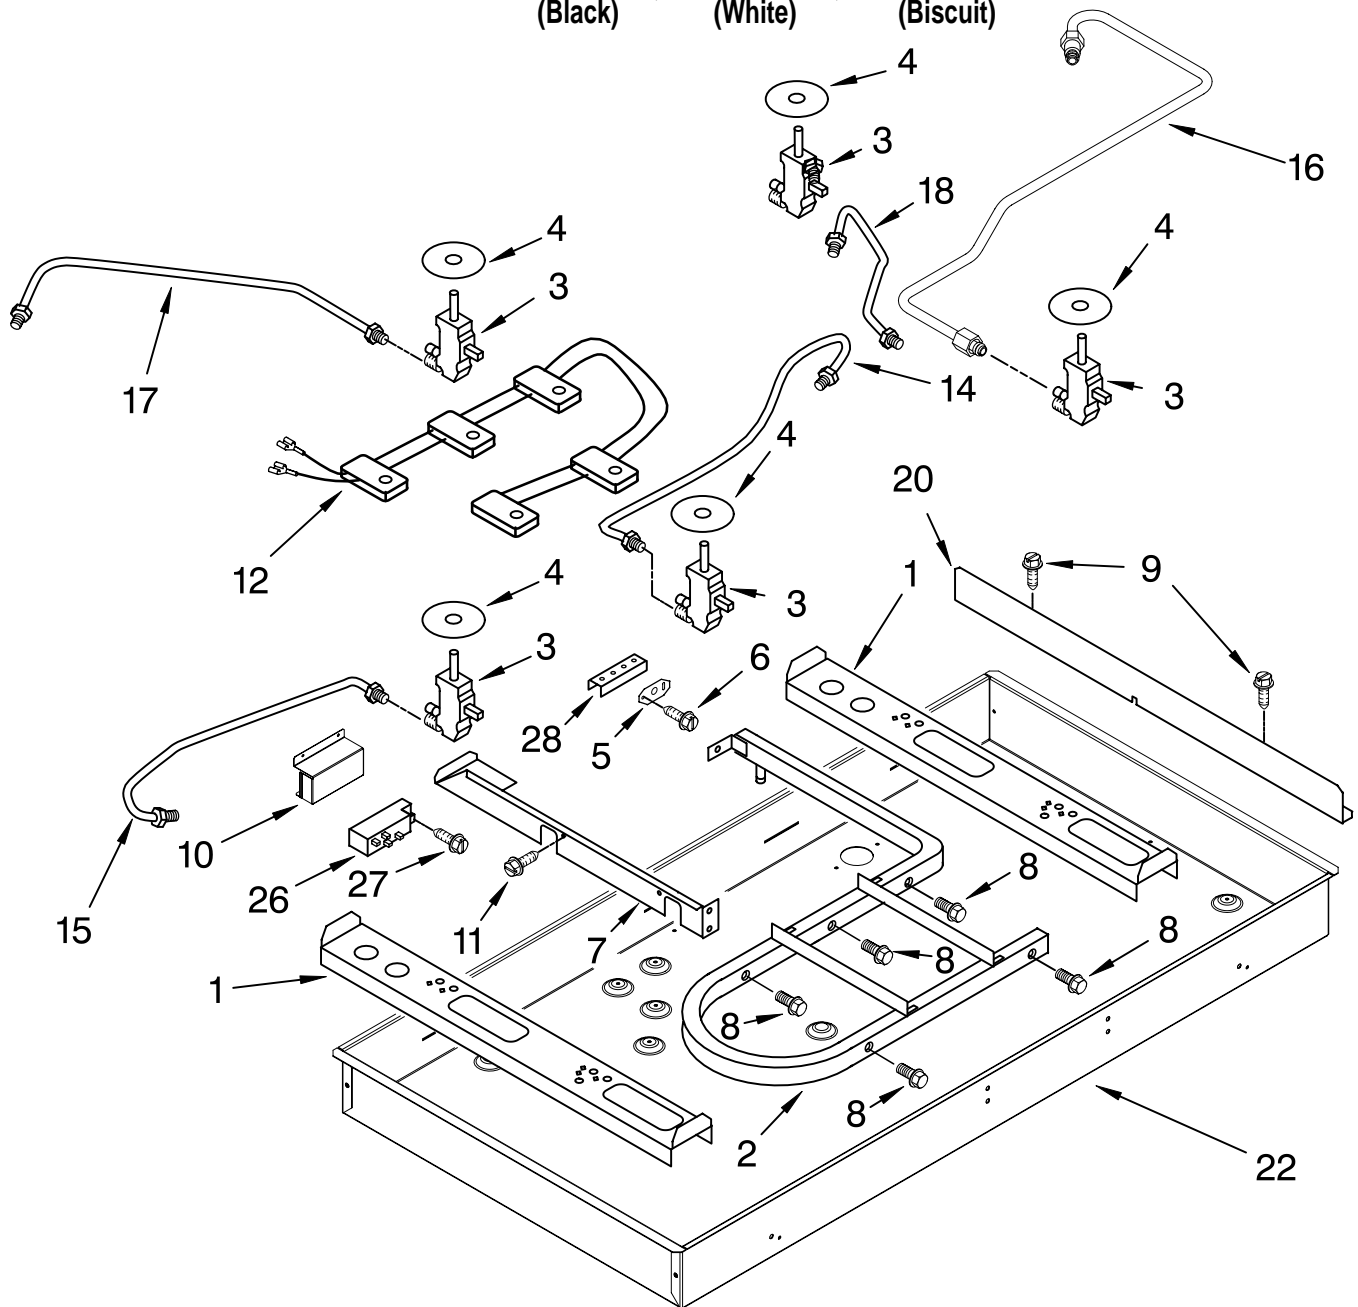

BURNER BOX, GAS VALVES, AND SWITCHES

For Models: GLT3657RB01, GLT3657RQ01, GLT3657RT01
(Black) (White) (Biscuit)

Illus. No.	Part No.	DESCRIPTION	Illus. No.	Part No.	DESCRIPTION	Illus. No.	Part No.	DESCRIPTION
1	8286099	Rail, Burner	8	3186217	Bolt, Gas Valve	17	8286253	Tubing, Gas Burner (LR)
2	8285751	Pipe, Manifold	9	3177991	Screw	18	8286404	Tubing, Gas Burner (Center)
3		Valve, Gas Burner	10	8285789	Shield, Heat	20	3191462	Shield, Heat
	8286559	Auxi (2) (White)	11	4449809	Screw	22	8286248	Burner Box
	8286560	Rapid (2) (Purple)	12	4456901	Harness & Switches	26	8522424	Module Spark
	4456817	Large (Black)	14	8286406	Tubing, Gas Burner (RF)	27	3400843	Screw
4	3191387	Seal, Shaft	15	8286403	Tubing, Gas Burner (LF)	28	4455917	Bracket, Mounting
5	3192491	Bracket, Manifold	16	8286405	Tubing, Gas Burner (RR)			
6	3196160	Screw						
7	8285791	Rail, Center						

FOR ORDERING INFORMATION REFER TO PARTS PRICE LIST