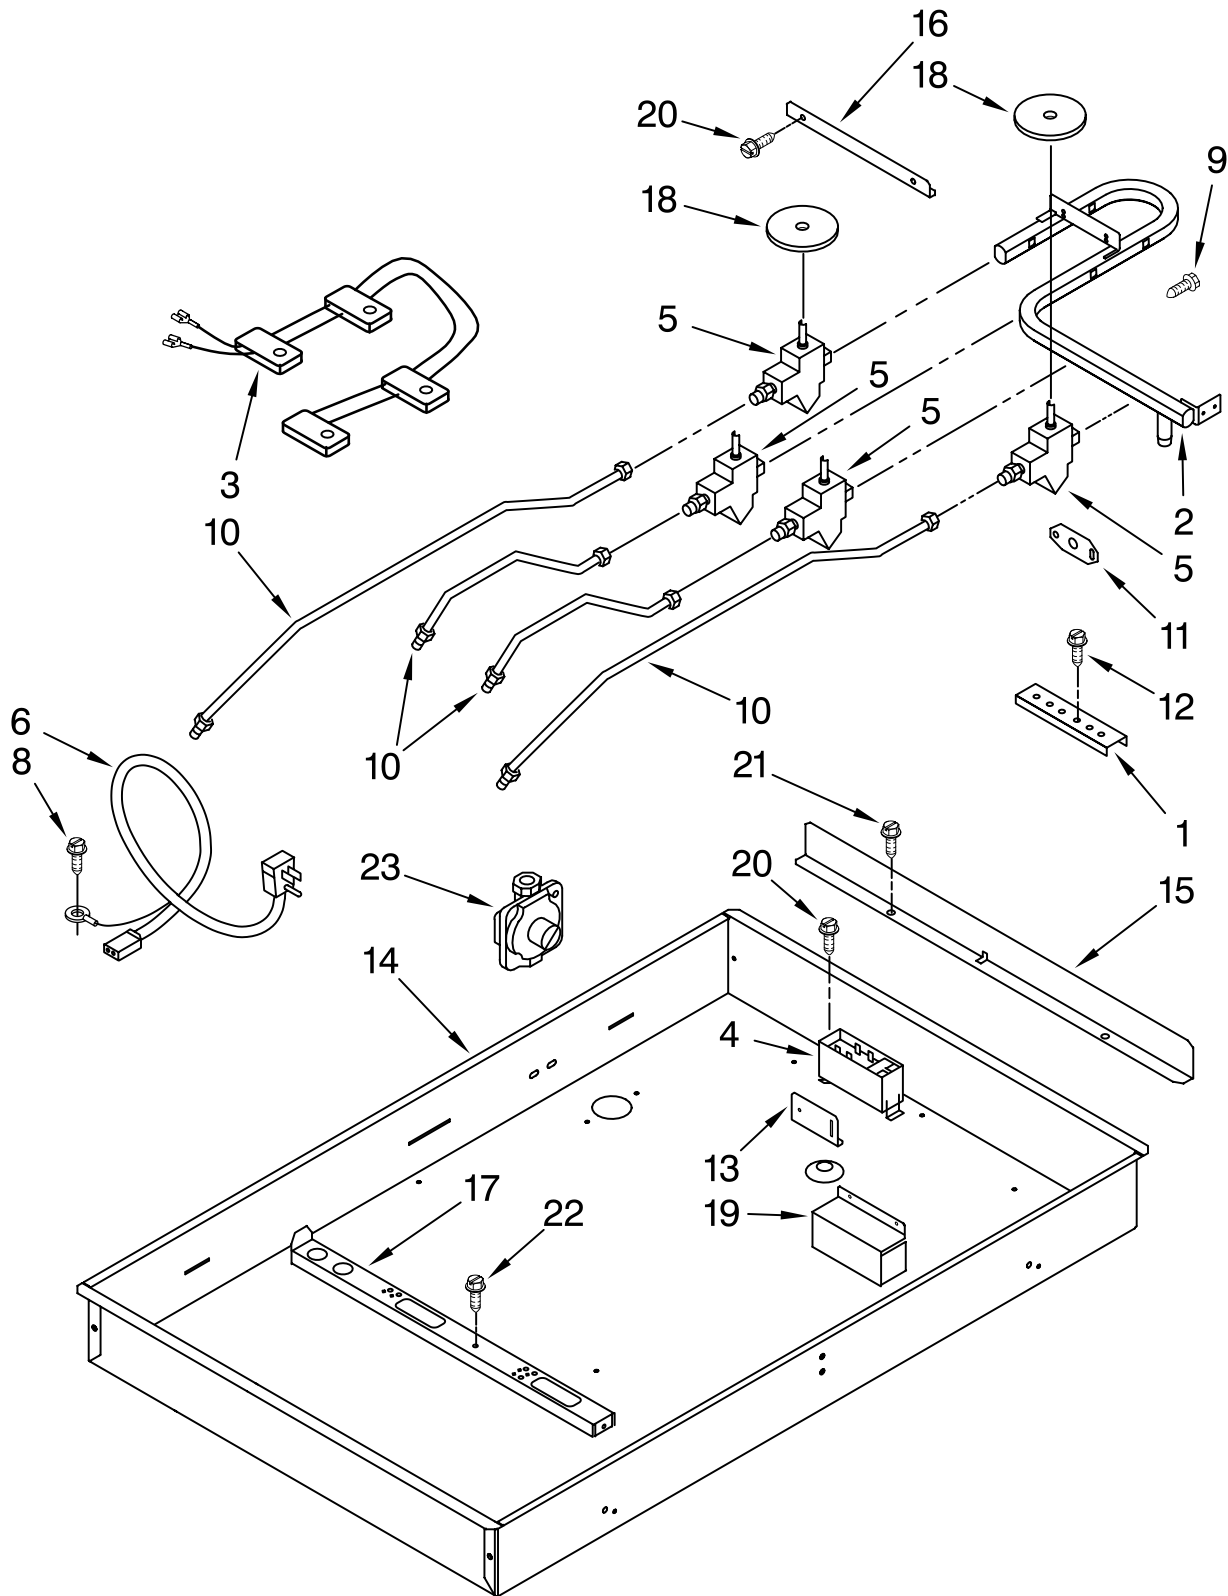

BURNER BOX, GAS VALVES, AND SWITCHES

For Models: GLT3657RB02, GLT3657RQ02, GLT3657RT02

(Black) (Designer White) (Biscuit)

FOR ORDERING INFORMATION REFER TO PARTS PRICE LIST

BURNER BOX, GAS VALVES, AND SWITCHES

For Models: GLT3657RB02, GLT3657RQ02, GLT3657RT02

(Black) (Designer White) (Biscuit)

<u>Illus. No.</u>	<u>Part No.</u>	<u>DESCRIPTION</u>
1	4455917	Bracket, (2) Cooktop Mounting
2	8285751	Pipe, Manifold
	3196160	Screw (2)
3	4456901	Harness, Switches
4	8522423	Spark Module
5		Valve, Burner
	8286559	Auxi (White)
	8286560	Rapid (Purple)
	4456817	Large (2)
6	9763116	Power Cord
8	3177991	Screw, Ground
9	8523704	Bolt, Gas Valve
10		Tubing, Burner
	8286403	LF
	8286405	RR
	8286406	RF
	8286253	LR
	8286404	CTR
11	3192491	Bracket, Manifold
12	3400093	Screw
13	4455837	Bracket, Spark Module
14	8286248	Box, Burner
15	3191462	Shield, Heat
16	9759145	Bracket, Support
17		Rail
	8286099	Burner
	8285791	Center
18	3191387	Seal, (4) Switch Cover
19	8285789	Shield, Heat
20	3400843	Screw
21	3177991	Screw
22	4449809	Screw
23	W10131956	Regulator, Pressure

Following Parts Not Illustrated and Optional Parts Not Included

---

8286320 Spud Kit
8285402 Harness, Ground
Jumper