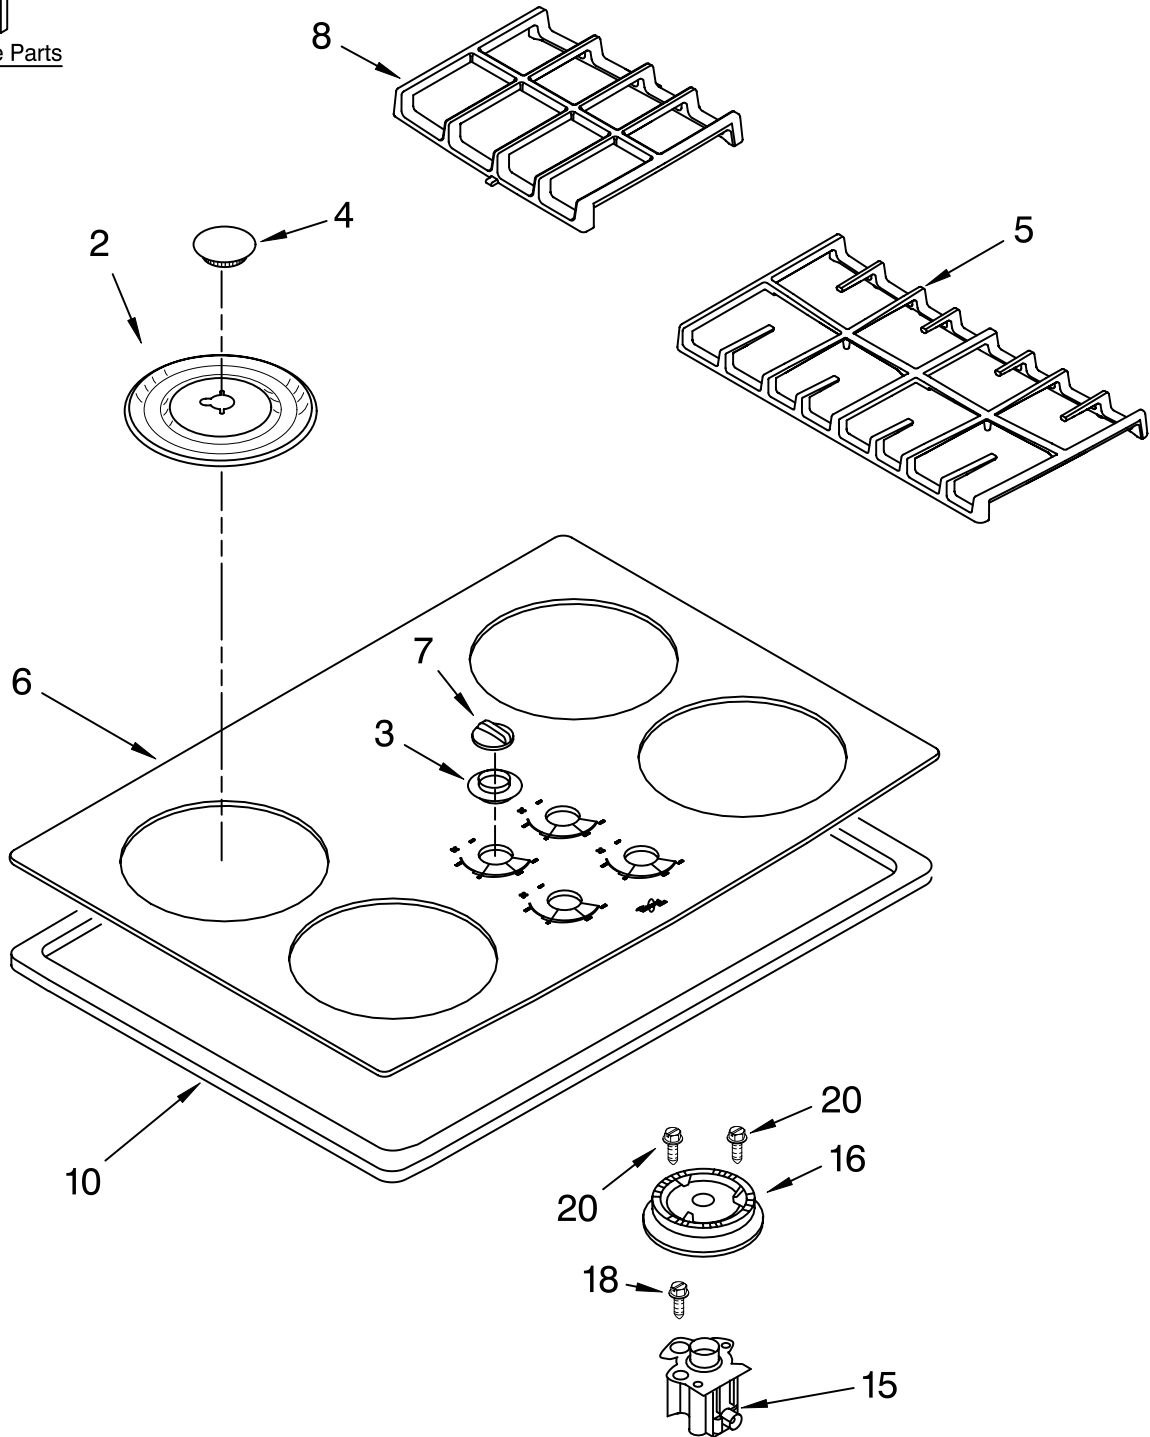

COOKTOP, BURNER AND GRATE PARTS

For Models: GLT3057RB00, GLT3057RQ00, GLT3057RT00
(Black) (Designer White) (Biscuit)

30" SEALED GAS COOKTOP

FOR ORDERING INFORMATION REFER TO PARTS PRICE LIST

COOKTOP, BURNER AND GRATE PARTS

For Models: GLT3057RB00, GLT3057RQ00, GLT3057RT00

(Black) (Designer White) (Biscuit)

Illus. No.	Part No.	DESCRIPTION	Illus. No.	Part No.	DESCRIPTION	Illus. No.	Part No.	DESCRIPTION
1		LITERATURE PARTS	4		Cap, Burner 6K (RR)	7		Knob, Control (4)
	8286304	Installation Instructions		8286153BL	Black		8286058BL	Black
	8286313	Use & Care Guide		8286153CG	Cumberland Gray		8286058WH	White
	3191638	Safe Cooking Tips		8286153EP	Espresso		8286058BT	Biscuit
	8286314	L.P. Conversion Instructions		8286154BL	Black	8		Grate, Center
2		Bowl, Burner 6K (RR)		8286154CG	Cumberland Gray		8285893BL	Black
	3191307	Black		8286154EP	Espresso		8285893CG	Cumberland Gray
	3191308	White			12.5K (LF,RF)	10	3191932	Seal, Foam
	3191819	Biscuit		8286155BL	Black	15		Holder, Orifice
		9K,12K (LF,RF,LR)		8286155CG	Cumberland Gray		8286179	6K (RR)
	3191302	Black	5	8286155EP	Espresso		8286180	12K (RF,LF)
	3191303	White			Grate		8286178	9K (LR)
	3191818	Biscuit			Left Hand	16		Head, Burner
3		Grommet, Glass		8285892BL	Black		8286181	RR
	3180079	Black		8285892CG	Cumberland Gray		8286182	LF, RF
	3180081	White		8285892EP	Espresso		8286184	LR
	3191817	Biscuit			Right Hand	18	4449809	Screw
				8285894BL	Black	20	3368921	Screw
				8285894CG	Cumberland Gray	Following Parts Not Illustrated		
				8285894EP	Espresso			Harness, Wire Ignitor
			6		Cooktop, Glass		4456626	15"
				8286102	Black		4456627	28"
				8286103	White		4449809	Screw (4)
				8286104	Biscuit		3400806	Screw (2)