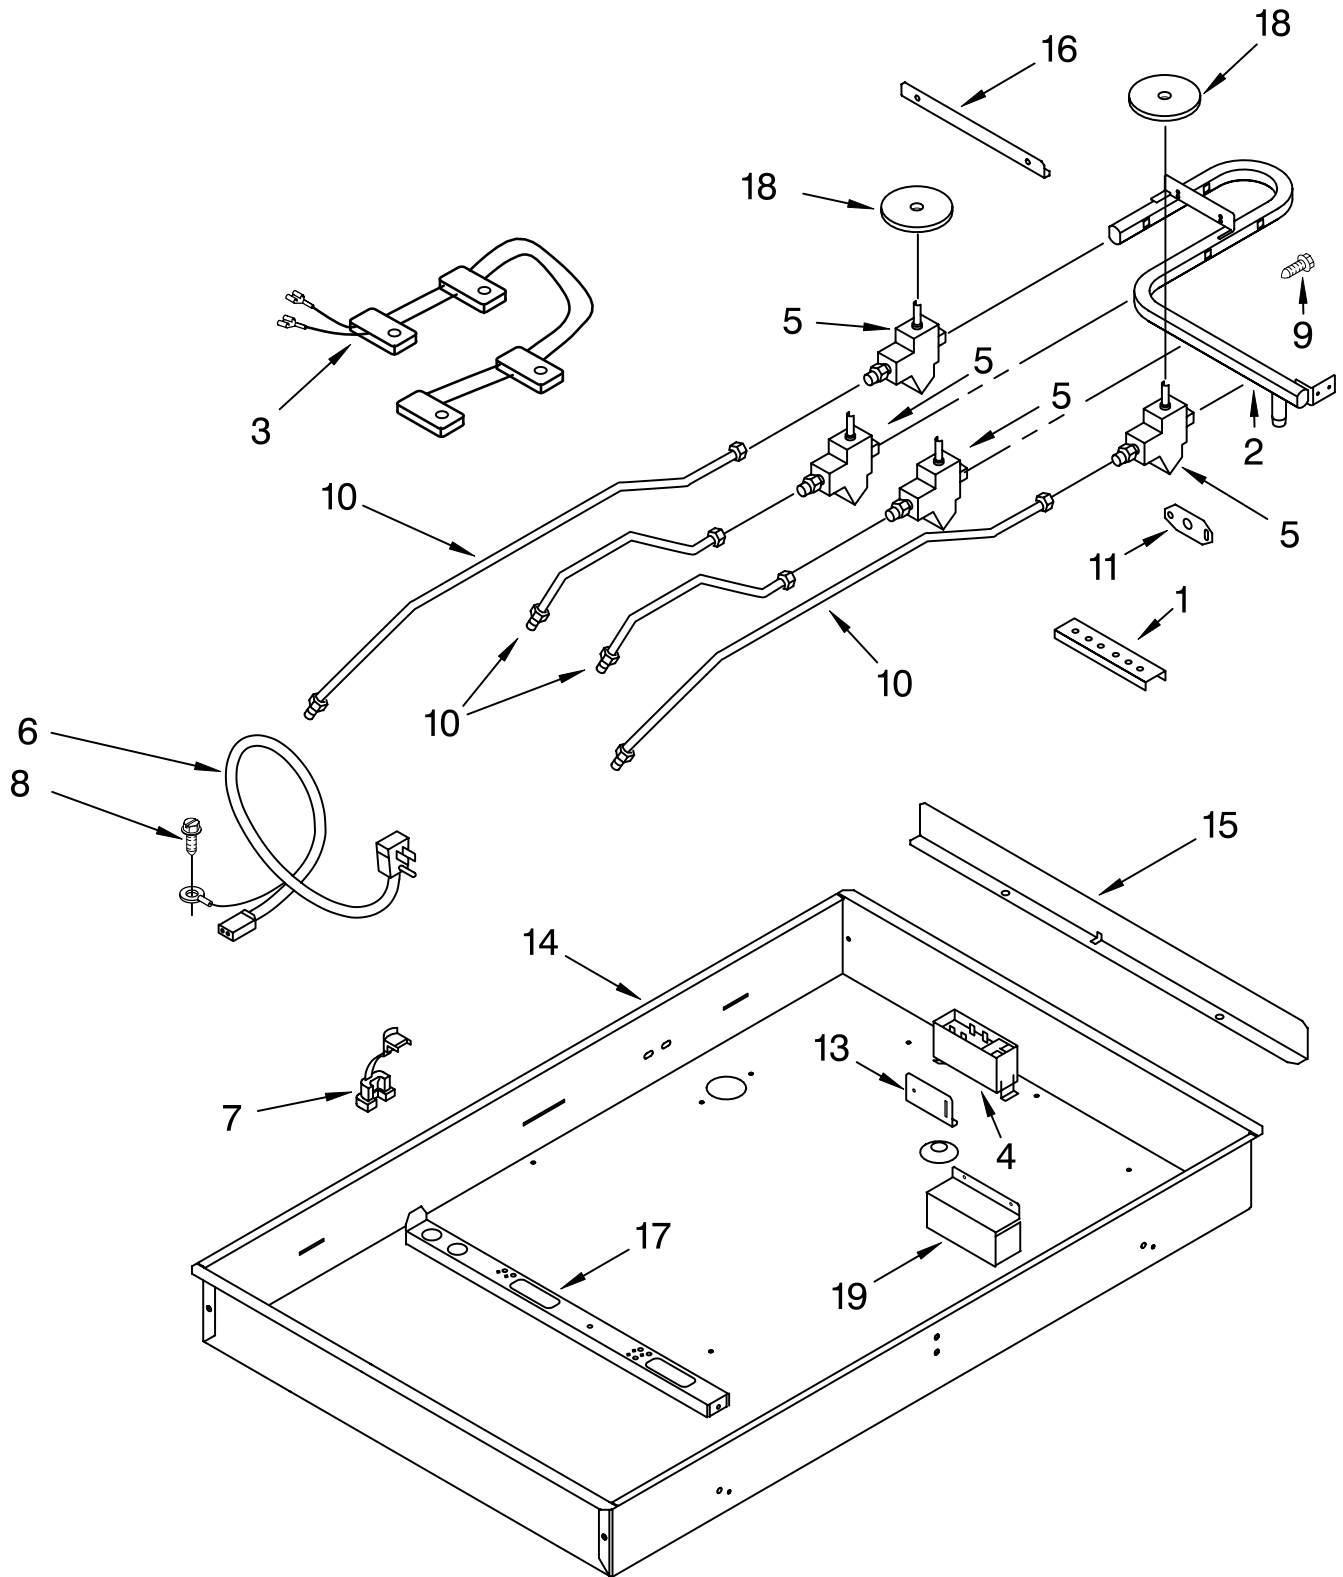

BURNER BOX, GAS VALVES, AND SWITCHES

For Models: GLT3057RB00, GLT3057RQ00, GLT3057RT00

(Black) (Designer White) (Biscuit)

FOR ORDERING INFORMATION REFER TO PARTS PRICE LIST

BURNER BOX, GAS VALVES, AND SWITCHES

For Models: GLT3057RB00, GLT3057RQ00, GLT3057RT00

(Black) (Designer White) (Biscuit)

Illus. No.	Part No.	DESCRIPTION
1	4455917	Bracket, (2) Cooktop mounting
	3400093	Screw
2	8286069	Pipe, Manifold
	3196160	Screw (2)
3	4456905	Harness & Switches
4	8522423	Spark Module
	3400843	Screw
5		Valve, Burner
	8286559	Auxi (White)
	8286560	Rapid (Purple)
	4456817	Large (2)
6	3192231	Power Cord
7	4173634	Bushing, Cord
8	3177991	Screw, Ground
9	8523704	Bolt, Gas Valve
10		Tubing, Burner
	3191326	LF
	3191325	RR
	3191324	RF
	8286100	LR
11	3192491	Bracket, Manifold
13	4455837	Bracket, Spark Module
14	8286098	Box, Burner
	4449809	Screw
15	3191462	Shield, Heat
	3177991	Screw
16	9759145	Bracket, Support
	3400843	Screw
17		Rail
	8286099	Burner
	8285791	Center
	4449809	Screw
18	3191387	Seal, (4) Switch Cover
19	8285788	Shield, Heat

Following Parts Not Illustrated
and Optional Parts Not Included

8286320 Spud Kit
4455918 Hardware Kit
(Mounting)