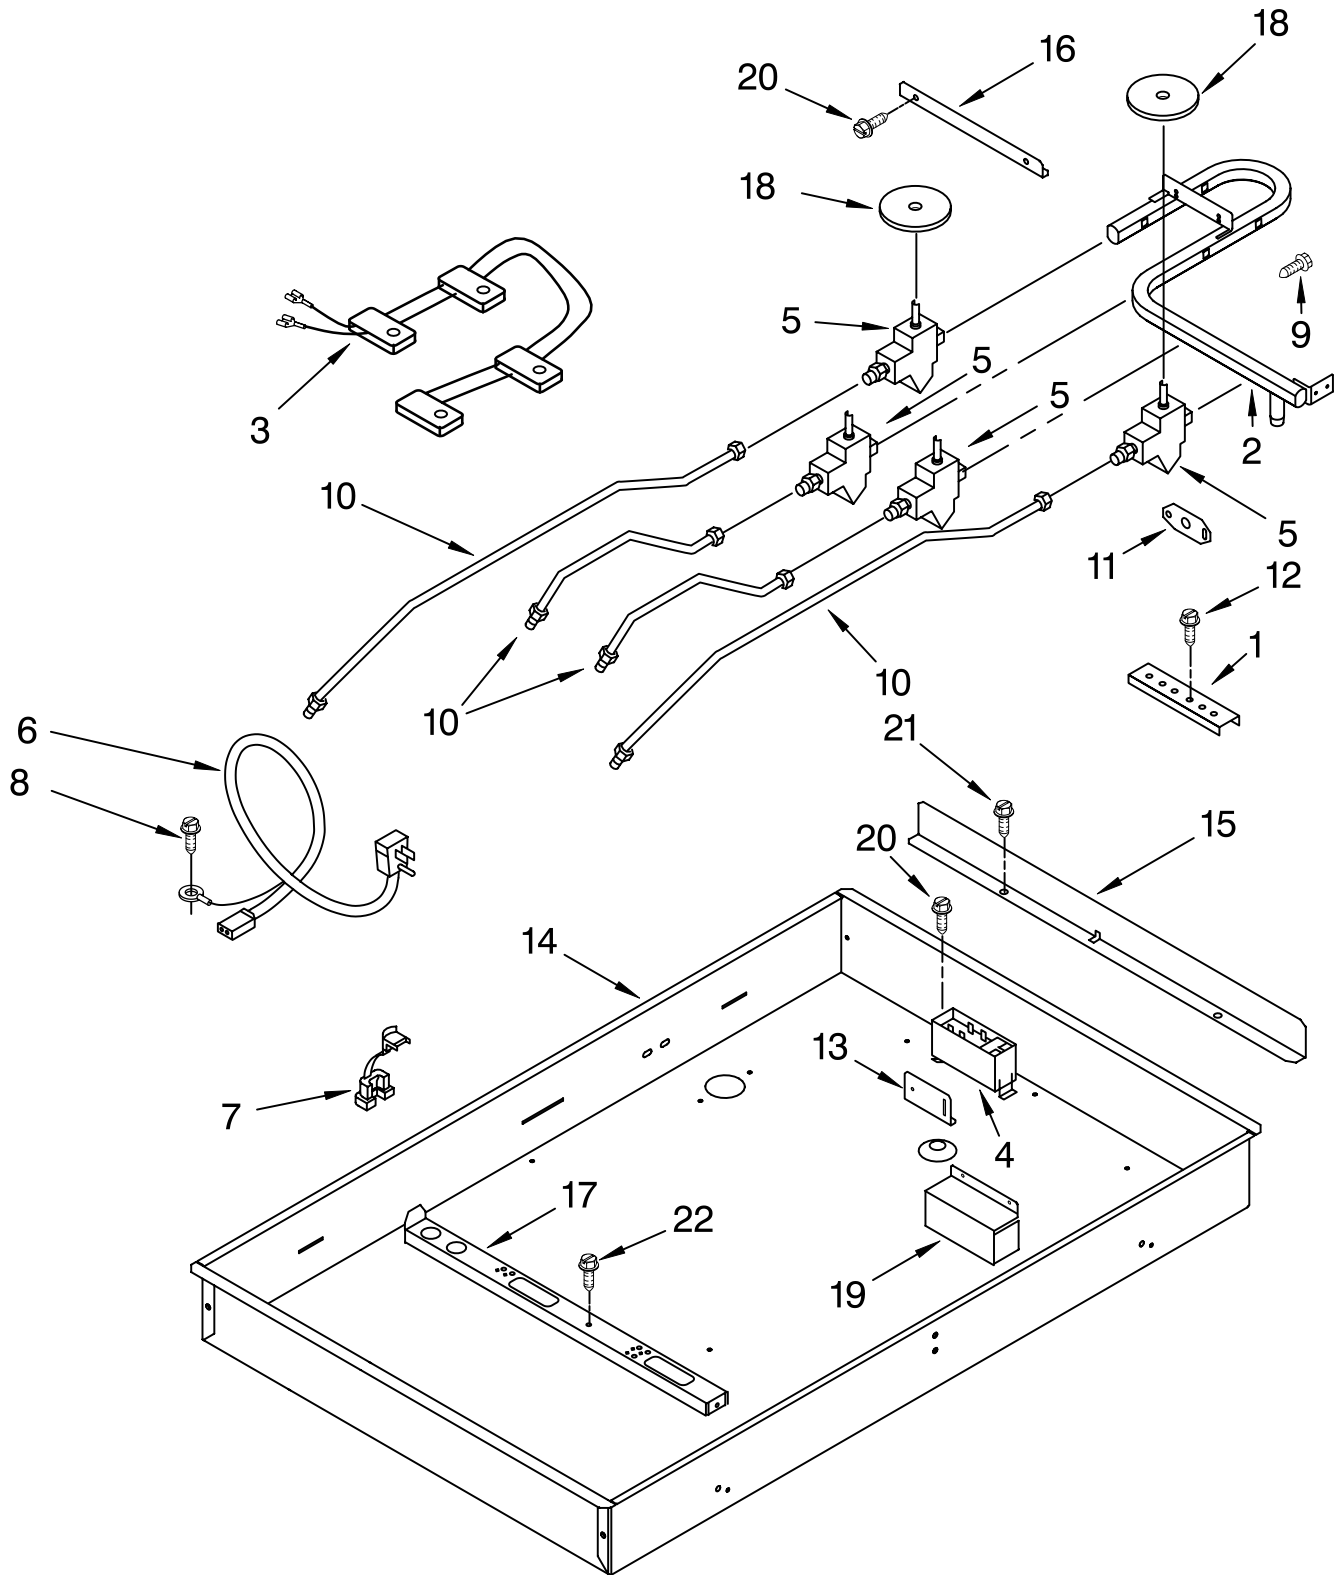

BURNER BOX, GAS VALVES, AND SWITCHES

For Models: GLT3057RB01, GLT3057RQ01, GLT3057RT01
(Black) (Designer White) (Biscuit)

FOR ORDERING INFORMATION REFER TO PARTS PRICE LIST

BURNER BOX, GAS VALVES, AND SWITCHES

For Models: GLT3057RB01, GLT3057RQ01, GLT3057RT01
(Black) (Designer White) (Biscuit)

Illus. No.	Part No.	DESCRIPTION
1	4455917	Bracket, (2) Cooktop mounting
2	8286069	Pipe, Manifold
	3196160	Screw (2)
3	4456905	Harness & Switches
4	8522423	Spark Module
5		Valve, Burner
	8286559	Auxi (White)
	8286560	Rapid (Purple)
	4456817	Large (2)
6	9763116	Power Cord
7	4173634	Bushing, Cord
8	3177991	Screw, Ground
9	8523704	Bolt, Gas Valve
10		Tubing, Burner
	3191326	LF
	3191325	RR
	3191324	RF
	8286100	LR
11	3192491	Bracket, Manifold
12	3400093	Screw
13	4455837	Bracket, Spark Module
14	8286098	Box, Burner
15	3191462	Shield, Heat
16	9759145	Bracket, Support Rail
17		Burner
	8286099	Center
	8285791	Center
18	3191387	Seal, (4) Switch Cover
19	8285788	Shield, Heat
20	3400843	Screw
21	3177991	Screw
22	4449809	Screw

Following Parts Not Illustrated
and Optional Parts Not Included

8286320 Spud Kit
4455918 Hardware Kit
(Mounting)