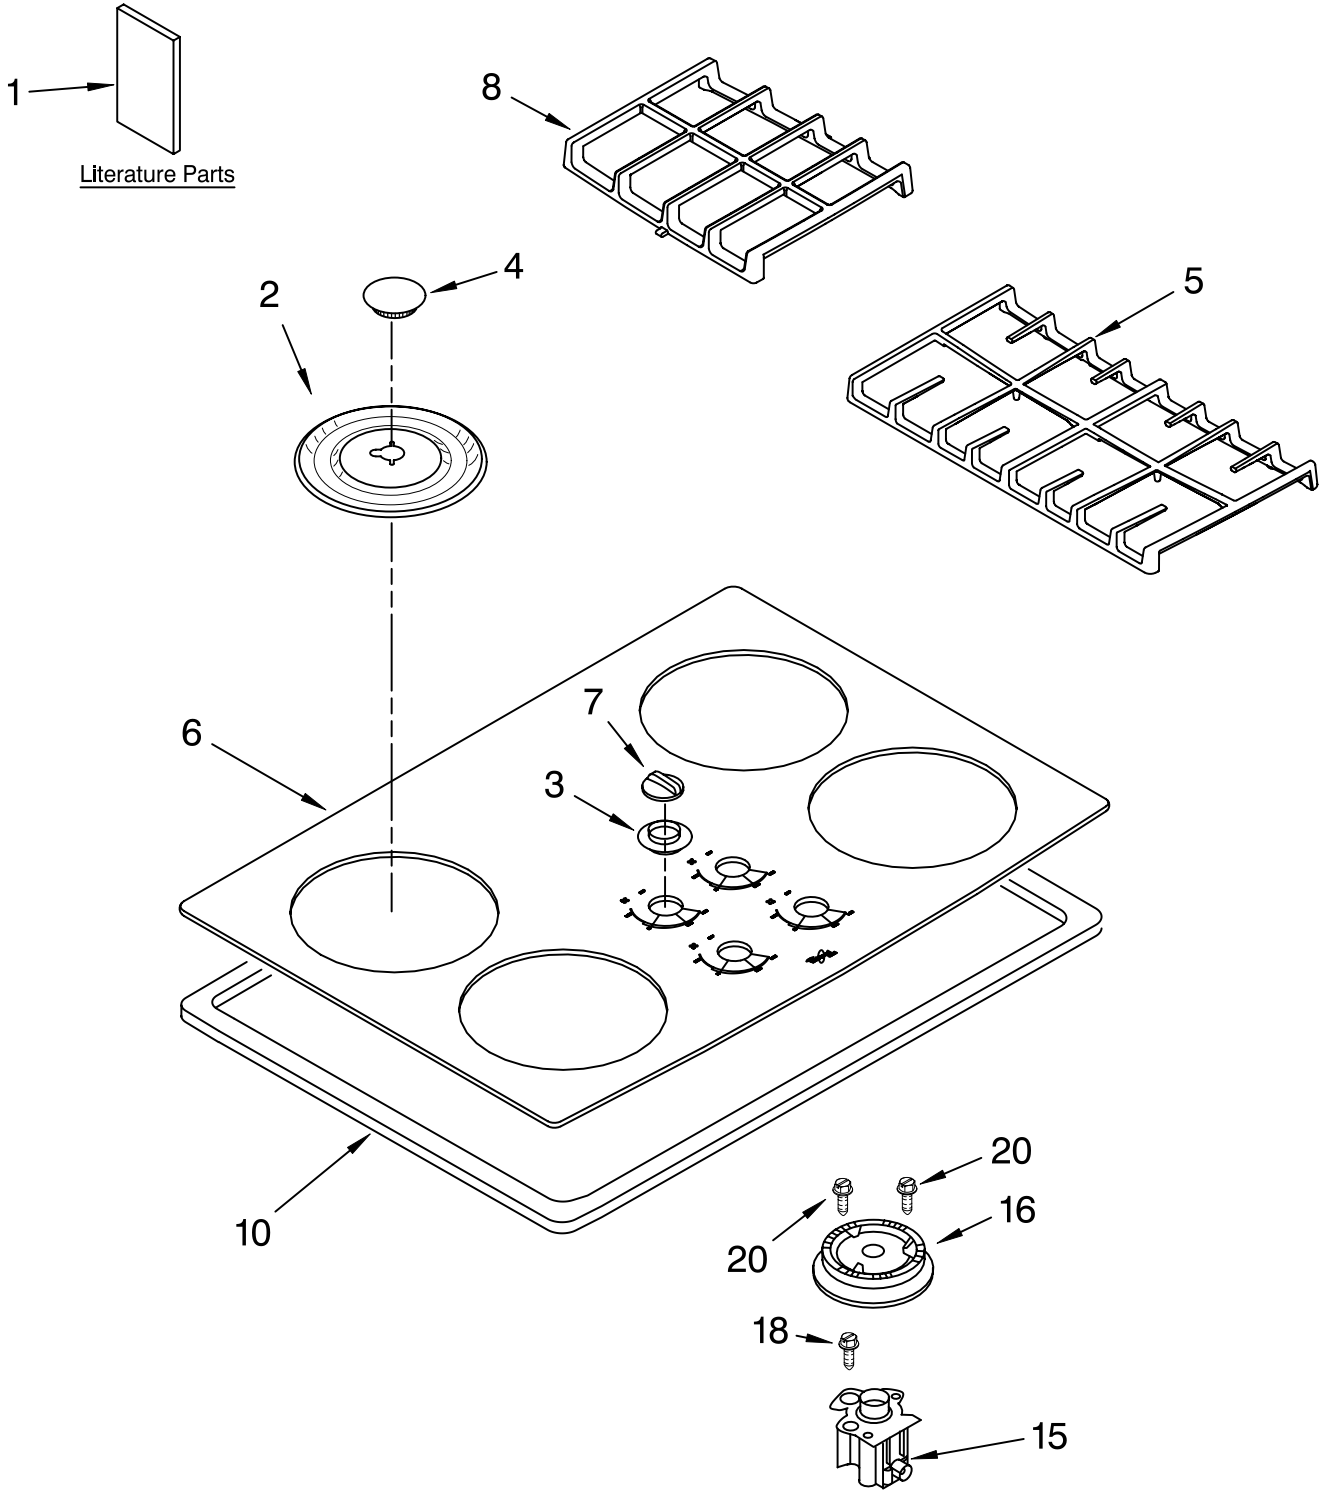

# COOKTOP, BURNER AND GRATE PARTS

For Models: GLT3057RB01, GLT3057RQ01, GLT3057RT01  
(Black) (Designer White) (Biscuit)

30" SEALED GAS COOKTOP

FOR ORDERING INFORMATION REFER TO PARTS PRICE LIST

# COOKTOP, BURNER AND GRATE PARTS

For Models: GLT3057RB01, GLT3057RQ01, GLT3057RT01  
(Black) (Designer White) (Biscuit)

Illus. No.	Part No.	DESCRIPTION	Illus. No.	Part No.	DESCRIPTION	Illus. No.	Part No.	DESCRIPTION
1		LITERATURE PARTS	4		Cap, Burner 6K (RR)	8		Grate, Center
	8286304	Installation Instructions		8286153CB	Coal Matte Black		8285893CB	Coal Matte Black
	8286615	Use & Care Guide		8286153CG	Cumberland Gray		8285893CG	Cumberland Gray
	3191638	Safe Cooking Tips		8286153EP	Espresso	10	3191932	Seal, Foam
	9759133	Safe Cooking Tips			9.5K (LR)	15		Holder, Orifice
	8286620	L.P. Conversion Instructions		8286154CB	Coal Matte Black		8286179	6K (RR)
2		Bowl, Burner 6K (RR)		8286154CG	Cumberland Gray		8286180	12K (LF,RF)
	3191307	Black		8286154EP	Espresso		8286178	9K (LR)
	3191308	White			12.5K (LF,RF)	16		Head, Burner
	3191819	Biscuit		8286155CB	Coal Matte Black		8286181	RF
		9K,12K (LR,RF,LF)		8286155CG	Cumberland Gray		8286182	LF, RF
	3191302	Black	5	8286155EP	Espresso		8286184	LR
	3191303	White			Grate	18	4449809	Screw
	3191818	Biscuit			Left Hand	20	3368921	Screw
3		Grommet, Glass		8285892CB	Coal Matte Black	Following Parts Not Illustrated		
	3180079	Black		8285892CG	Cumberland Gray			Harness, Wire
	3180081	White		8285892EP	Espresso			Ignitor
	3191817	Biscuit			Right Hand		4456626	15"
				8285894CB	Coal Matte Black		4456627	28"
				8285894CG	Cumberland Gray		4449809	Screw (4)
				8285894EP	Espresso		3400806	Screw (2)
			6		Cooktop, Glass			
				8286102	Black			
				8286103	White			
				8286104	Biscuit			
			7		Knob, Control (4)			
				8286058BL	Black			
				8286058WH	White			
				8286058BT	Biscuit			