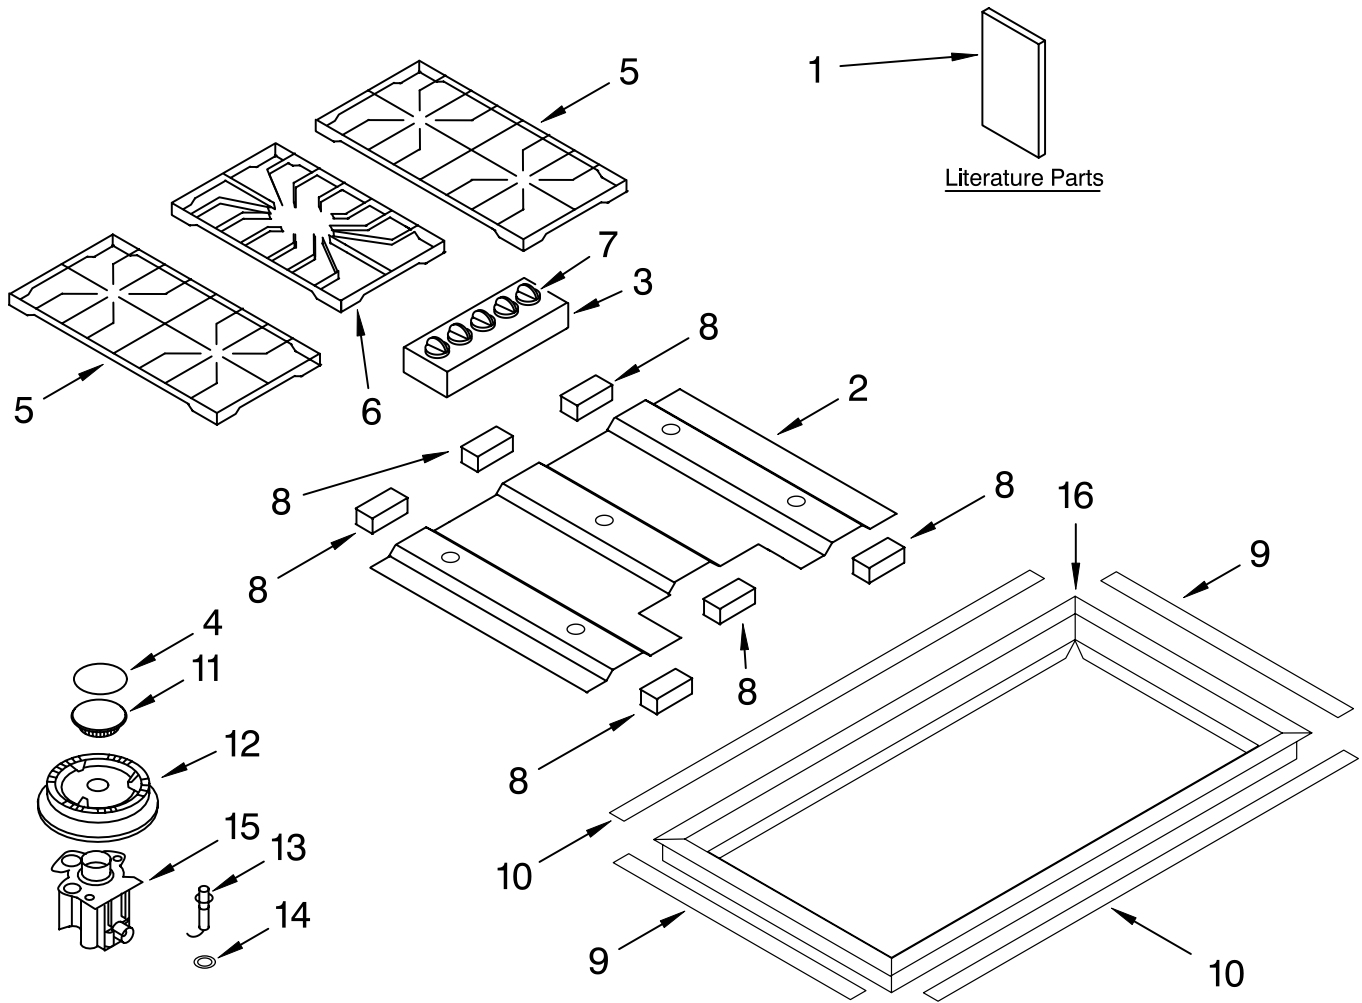

# COOKTOP, BURNER AND GRATE PARTS

For Models: GLS3665RS0  
(Stainless Steel)

36" GAS COOKTOP

Illus. No.	Part No.	DESCRIPTION
1	9761893	Literature Parts Installation Instructions
	9761890	Use & Care Guide
	9762236	LP Conversion Instructions
2	8190902	Cooktop
3	8190909	Panel, Control
4		Cap, Burner
	8190894	RR - LF
	8190893	RF - LR
	8190895	Center
5	8190891	Grates (2)
6	8190980	Grate, Center

Illus. No.	Part No.	DESCRIPTION
7	8190908	Knob, Control (5)
8	8190903	Seal, Foam (6) 3/8 x 1/2 x 5.5"
9	8190905	Seal, Foam (2) 1/8 x 1/2 x 18"
10	8190981	Seal, Foam (2) 1/8 x 1/2 x 33"
11		Head, Burner
	8190897	RR-LF
	8190896	RF-LR
	8190898	Center
12		Base, Burner
	8190900	RR-LF
	8190899	RF-LR
	8190901	Center

Illus. No.	Part No.	DESCRIPTION
13	8190892	Ignitor, Surf (5)
14	8190904	Clip, Spring (5)
15		Holder, Orifice
	8190931	RR-LF
	8190930	RF-LR
	8190932	Center
16	8190906	Frame, Top

**Following Parts Not Illustrated**