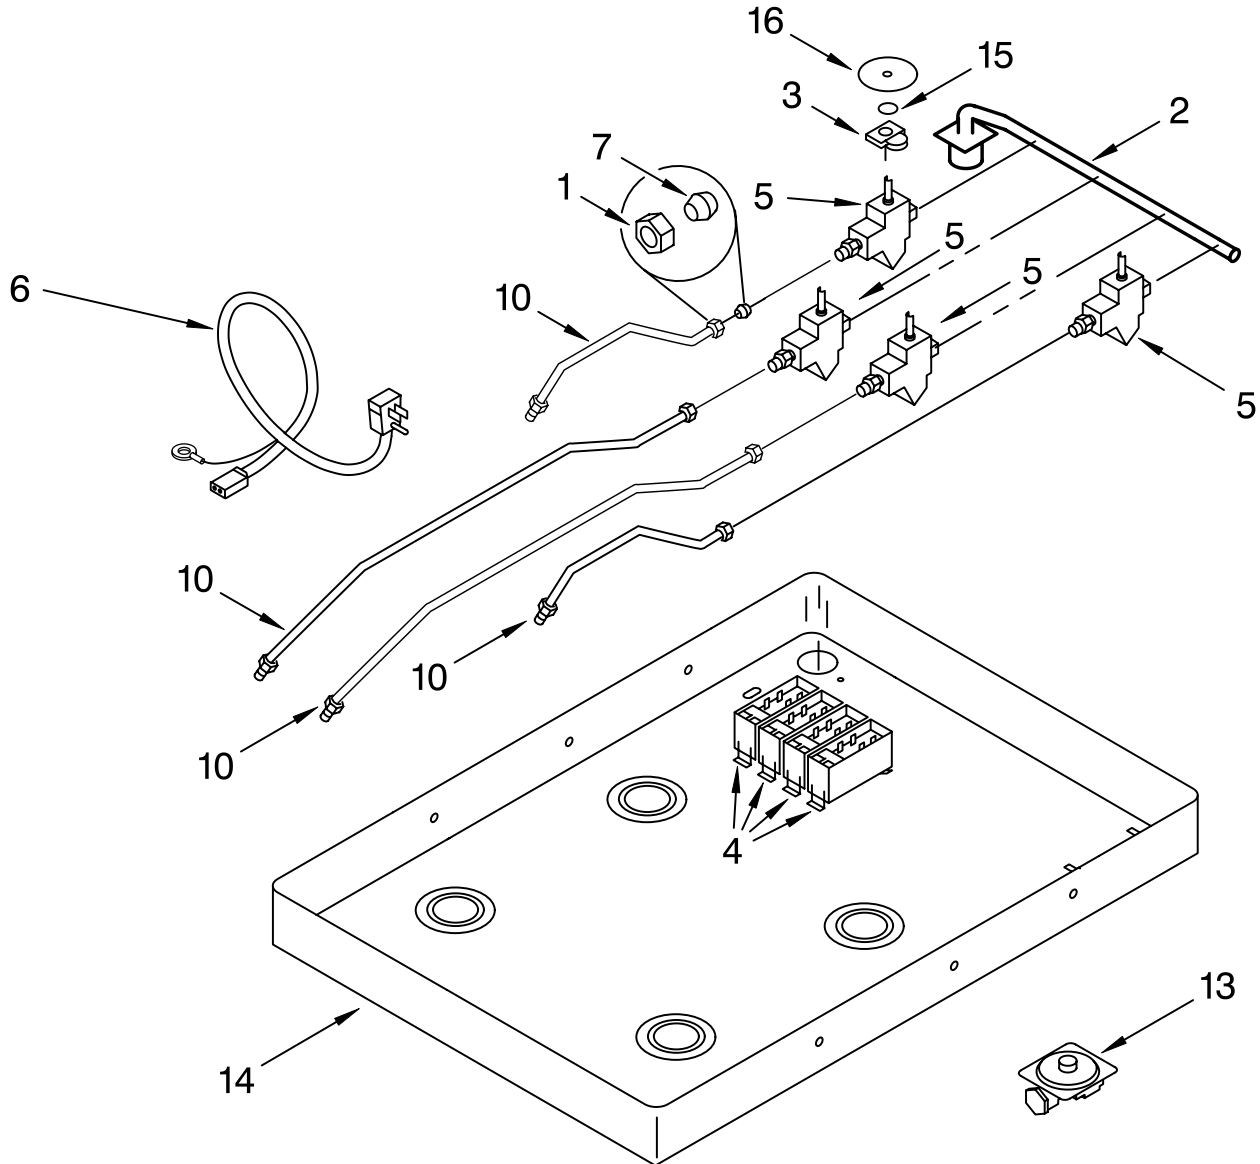

Illus. No.	Part No.	DESCRIPTION
12	8190900	Base, Burner
	8190899	RF-LR
	8190901	LF
13	8190892	Ignitor, Surf (4)
14	8190904	Clip, Spring (4)
15	8190931	RR
	8190930	RF-LR
	8190932	LF
16	8190936	Frame, Top

Following Parts Not Illustrated

- 8190943 Harness, Wire
- 8190933 Ignitor Wire Kit

FOR ORDERING INFORMATION REFER TO PARTS PRICE LIST

BURNER BOX, GAS VALVES, AND SWITCHES

For Models: GLS3064RS0

(Stainless Steel)

Illus. No.	Part No.	DESCRIPTION
1	8190918	Nut, Compression
2	8190941	Pipe, Manifold
3	8190913	Switch, Spark
4	8190929	Spark Module (4)
5		Valve, Burner
	8190915	RR 1200 (Green)
	8190914	RF-LR 9000(Orange)
	8190916	LF 1500 (Yellow)
6	8190925	Power Cord

Illus. No.	Part No.	DESCRIPTION
7	8190917	Sleeve, Compression
10		Tubing, Burner
	8190937	RR
	8190940	RF
	8190938	LR
	8190939	LF
13	8190926	Regulator, Pressure
14	8190942	Box, Burner
15	8190912	Clip, Spring (4)
16	8190911	Washer (4) (Spark Switch)