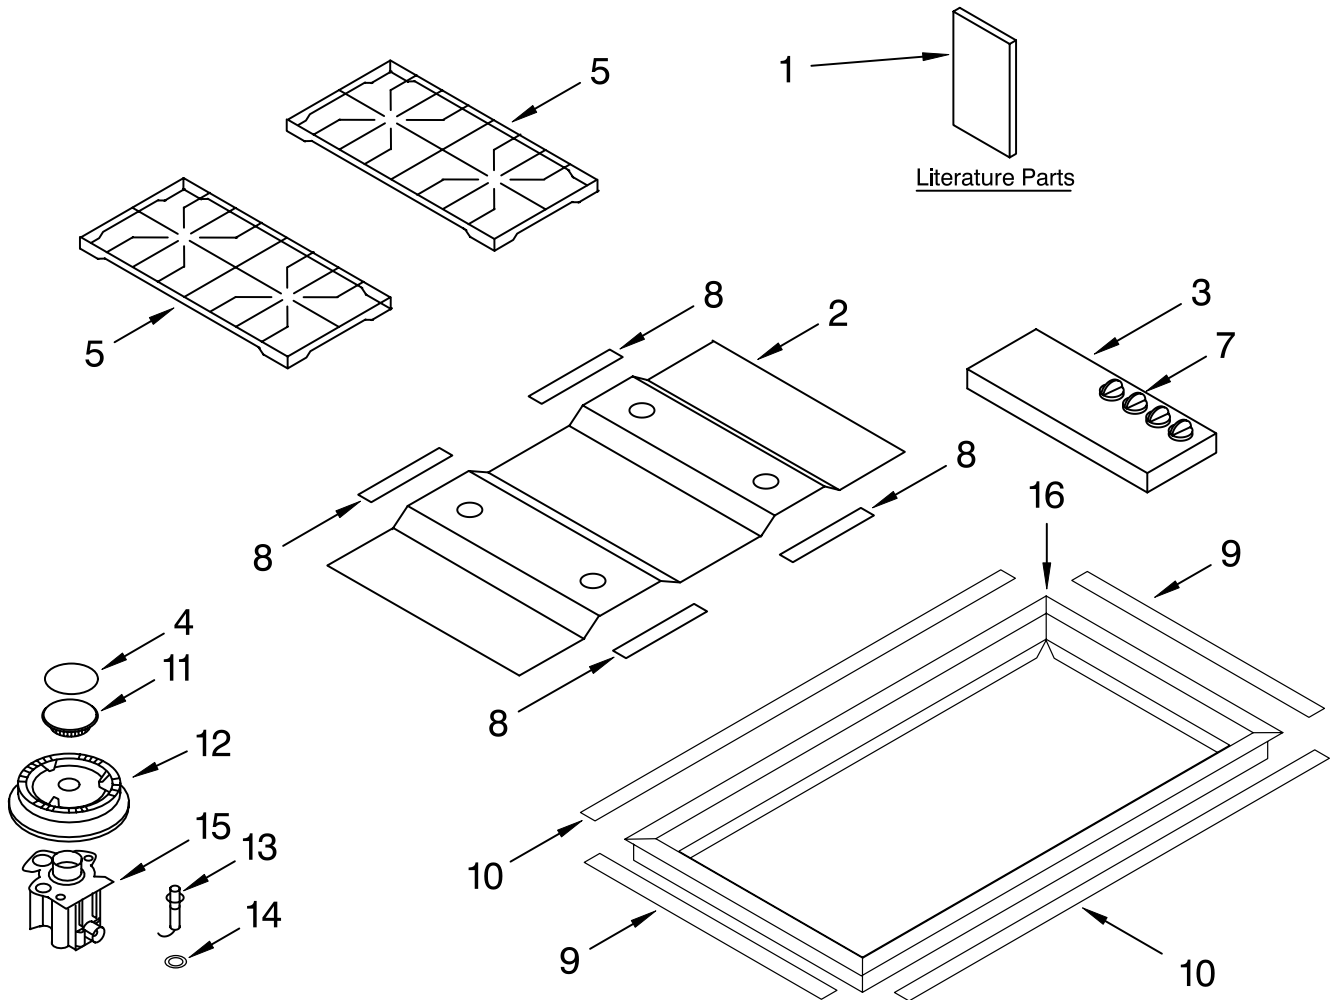

COOKTOP, BURNER AND GRATE PARTS

For Models: GLS3064RS0
(Stainless Steel)

30" GAS COOKTOP

Illus. No.	Part No.	DESCRIPTION
1	9761893	Literature Parts Installation Instructions 9761890 Use & Care Guide 9762236 LP Conversion Instructions
2	8190934	Cooktop
3	8190935	Panel, Control
4	8190894	RR
	8190893	RF - LR
	8190895	LF

Illus. No.	Part No.	DESCRIPTION
5	8190891	Grate (2)
7	8190908	Knob, Control (4)
8	8190903	Seal, Foam (4) 3/8 x 1/2 x 5.5"
9	8190905	Seal, Foam (2) 1/8 x 1/2 x 18"
10	8190907	Seal, Foam (2) 1/8 x 1/2 x 27"
11	8190897	RR
	8190896	RF-LR
	8190898	LF