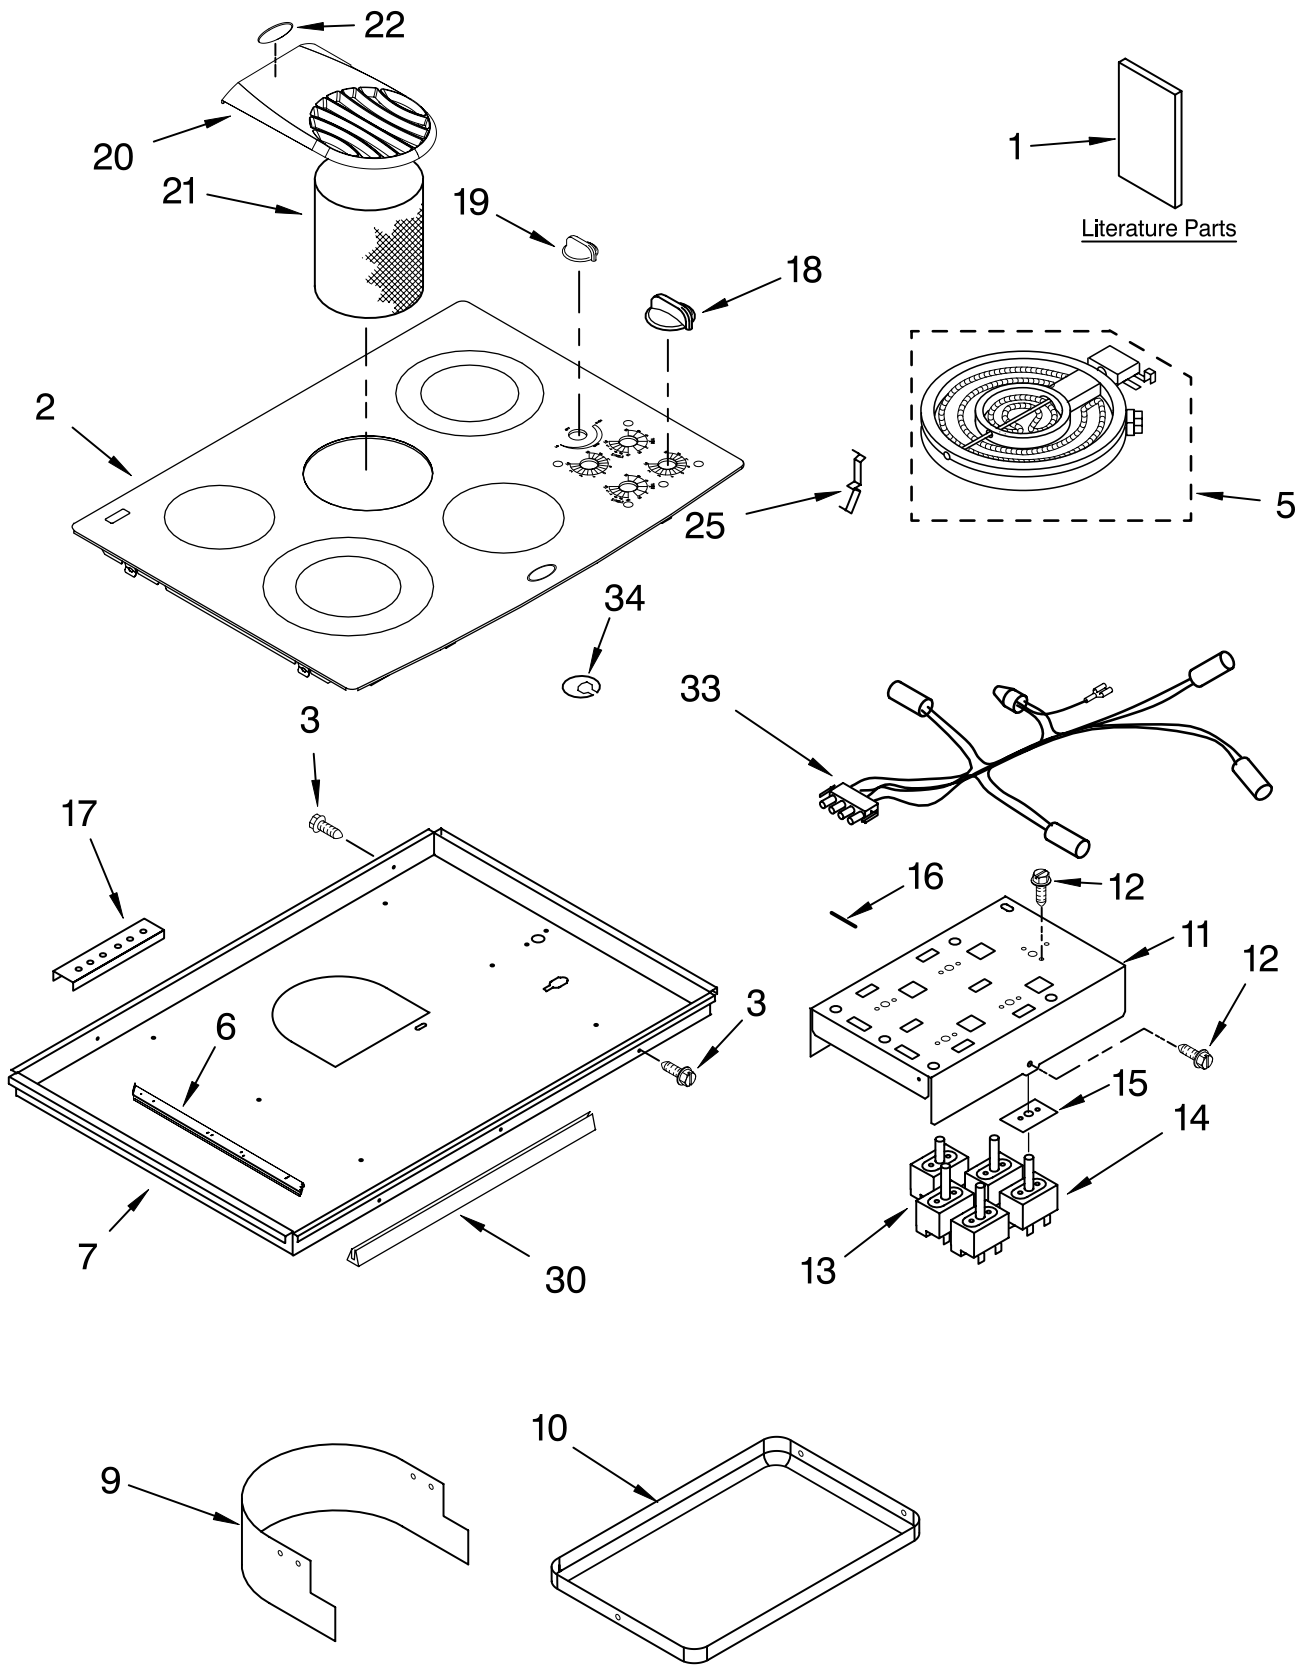

COOKTOP PARTS

For Models: GJD3044RB00, GJD3044RC00, GJD3044RP00
(Black) (Pure Biscuit) (Pure White)

30" ELECTRIC
BUILT-IN
DOWNDRRAFT COOKTOP

FOR ORDERING INFORMATION REFER TO PARTS PRICE LIST

COOKTOP PARTS

For Models: GJD3044RB00, GJD3044RC00, GJD3044RP00
(Black) (Pure Biscuit) (Pure White)

Illus. No.	Part No.	DESCRIPTION	Illus. No.	Part No.	DESCRIPTION	Illus. No.	Part No.	DESCRIPTION
1		Literature Parts	6		Rail, Element	18		Knob, Control
	8286553	Installation Instructions		8285933	Right Hand		8286043BL	Black
	8286343	Wiring Diagram		8286054	Left Hand		8286043BT	Biscuit
	8286309	Use & Care Guide	7	8285809	Box, Burner		8286043WH	White
	3191638	Safe Cooking Tips	9	8285934	Shield, Vent	19		Knob, Downdraft
	COOKTOP PARTS			3177991	Screw		8286045BL	Black
2		Cooktop, Glass & Bracket Assembly	10	3190656	Drip Bowl, Grease		8286045BT	Biscuit
	8285969	Black	11	4455354	Bracket, Control Mounting		8286045WH	White
	8286037	Pure Biscuit		3183956	Seal, Switch Cover	20		Grille, Air
	8286036	Pure White	12	311865	Screw, 8-32 x 7/32		8285115	Black
3	3196537	Screw, 8-18 x 3/8	13	4456836	Switch, Speed Control		8285229	Biscuit
5		Element, Surface				21	3192530	Filter, Grease
	8523698	L.R. (1200W)	14		Switch, Infinite	22	8523552	Badge
	4453909	L.F. 2500/1200W		3191049	LR & RF	25	9759094	Spring, Locator
	8285937	R.R. 2000/1000W		9759474	RR & LF	30	3193032	Gasket, Vent Shield
	8523697	R.F. (1500W)	15	8285469	Seal, Switch	33	8286055	Light, Hot Surface Indicator
			16	3192439	Seal, Limiter	34	3193094	Plate, Cover
			17	4455917	Bracket, Mounting			
				3400093	Screw			

FOR ORDERING INFORMATION REFER TO PARTS PRICE LIST

BLOWER UNIT PARTS

For Models: GJD3044RB00, GJD3044RC00, GJD3044RP00
 (Black) (Pure Biscuit) (Pure White)

Illus. No.	Part No.	DESCRIPTION
1	8285958	Bracket, Shield
2	3192403	Bracket, Blower Mounting
4	9760484	Ring, Inlet
5	9760485	Screen, Inlet
6	9760483	Adapter, Vent
7	9760440	Blower Motor Asm. (Includes Fan Asm)
8	3196537	Screw, 8-18 x 3/8