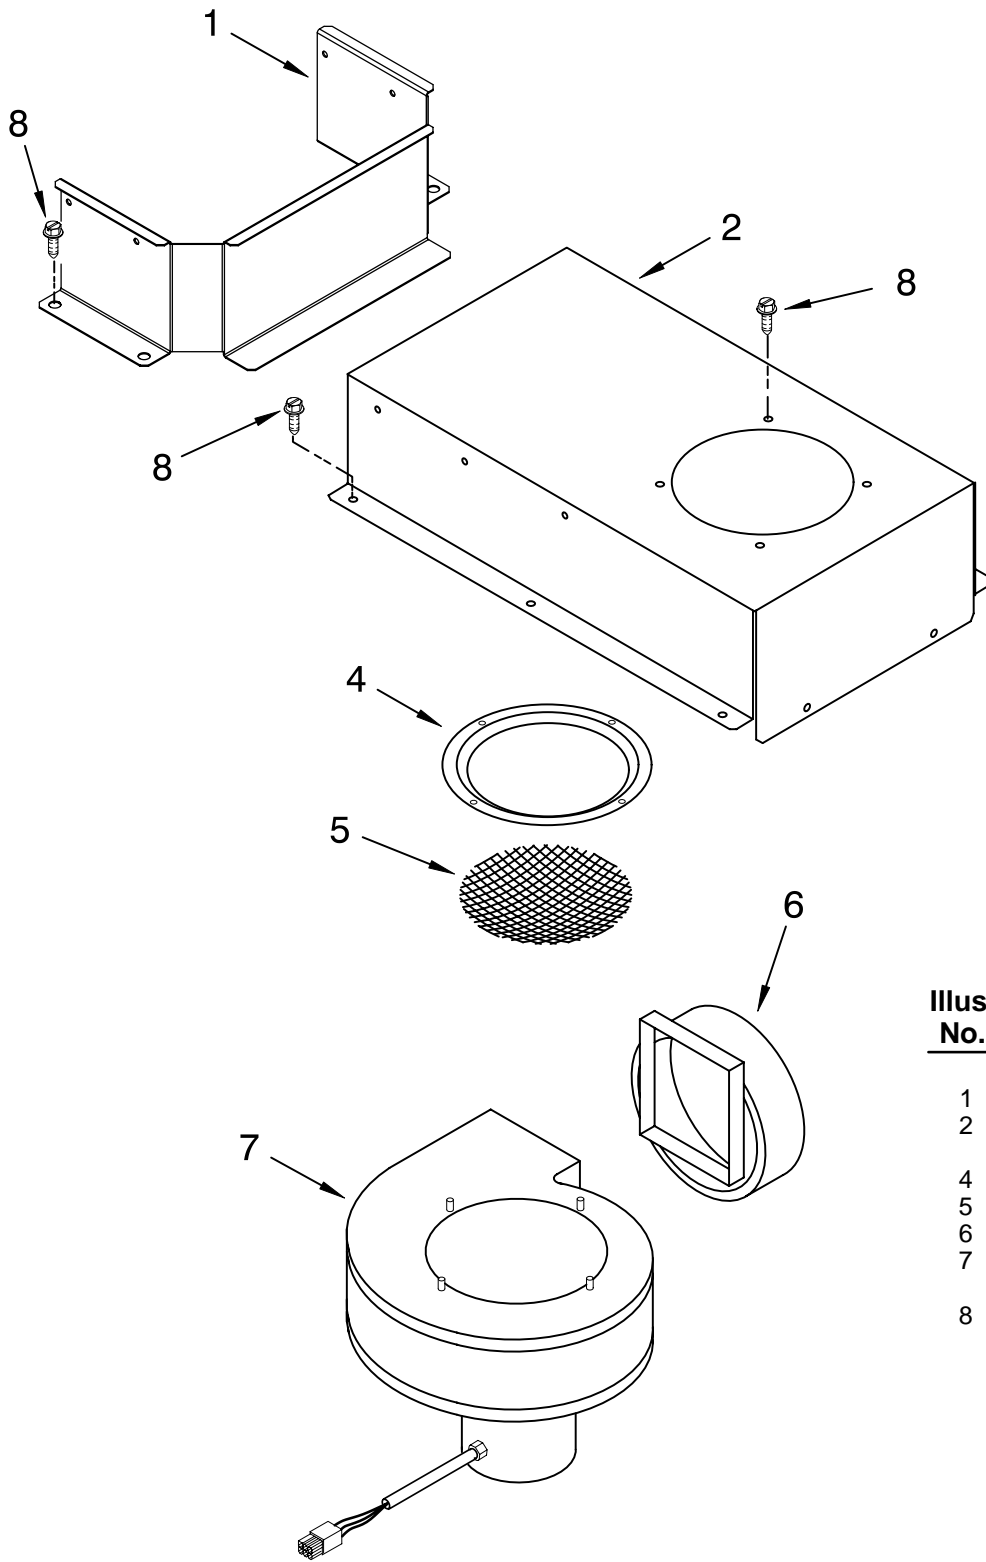

COOKTOP PARTS

For Models: GJD3044RB00, GJD3044RC00, GJD3044RP00
(Black) (Pure Biscuit) (Pure White)

30" ELECTRIC
BUILT-IN
DOWNDRRAFT COOKTOP

FOR ORDERING INFORMATION REFER TO PARTS PRICE LIST

COOKTOP PARTS

For Models: GJD3044RB00, GJD3044RC00, GJD3044RP00
(Black) (Pure Biscuit) (Pure White)

Illus. No.	Part No.	DESCRIPTION	Illus. No.	Part No.	DESCRIPTION	Illus. No.	Part No.	DESCRIPTION
1		Literature Parts	6		Rail, Element	18		Knob, Control
	8286553	Installation Instructions		8285933	Right Hand		8286043BL	Black
	8286343	Wiring Diagram		8286054	Left Hand		8286043BT	Biscuit
	8286309	Use & Care Guide	7	8285809	Box, Burner		8286043WH	White
	3191638	Safe Cooking Tips	9	8285934	Shield, Vent	19		Knob, Downdraft
	COOKTOP PARTS			3177991	Screw		8286045BL	Black
2		Cooktop, Glass & Bracket Assembly	10	3190656	Drip Bowl, Grease		8286045BT	Biscuit
	8285969	Black	11	4455354	Bracket, Control Mounting		8286045WH	White
	8286037	Pure Biscuit		3183956	Seal, Switch Cover	20		Grille, Air
	8286036	Pure White	12	311865	Screw, 8-32 x 7/32		8285115	Black
3	3196537	Screw, 8-18 x 3/8	13	4456836	Switch, Speed Control		8285229	Biscuit
5		Element, Surface				21	3192530	Filter, Grease
	8523698	L.R. (1200W)	14		Switch, Infinite	22	8523552	Badge
	4453909	L.F. 2500/1200W		3191049	LR & RF	25	9759094	Spring, Locator
	8285937	R.R. 2000/1000W		9759474	RR & LF	30	3193032	Gasket, Vent Shield
	8523697	R.F. (1500W)	15	8285469	Seal, Switch	33	8286055	Light, Hot Surface Indicator
			16	3192439	Seal, Limiter	34	3193094	Plate, Cover
			17	4455917	Bracket, Mounting			
				3400093	Screw			

FOR ORDERING INFORMATION REFER TO PARTS PRICE LIST

BLOWER UNIT PARTS

For Models: GJD3044RB00, GJD3044RC00, GJD3044RP00
 (Black) (Pure Biscuit) (Pure White)

Illus. No.	Part No.	DESCRIPTION
1	8285958	Bracket, Shield
2	3192403	Bracket, Blower Mounting
4	9760484	Ring, Inlet
5	9760485	Screen, Inlet
6	9760483	Adapter, Vent
7	9760440	Blower Motor Asm. (Includes Fan Asm)
8	3196537	Screw, 8-18 x 3/8