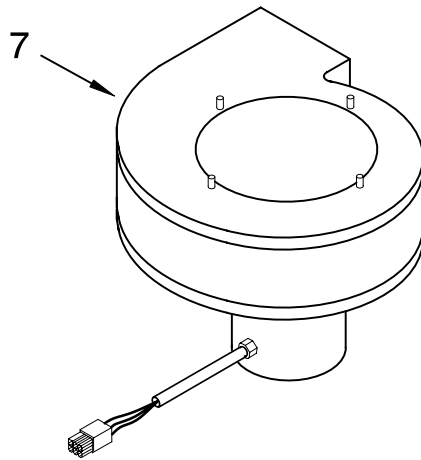

For Models: GJD3044RB01, GJD3044RC01, GJD3044RP01

(Black) (Pure Biscuit) (Pure White)

Illus. No.	Part No.	DESCRIPTION	Illus. No.	Part No.	DESCRIPTION	Illus. No.	Part No.	DESCRIPTION
1		Literature Parts	6		Rail, Element	18		Knob, Control
	8286553	Installation Instructions		8285933	Right Hand		8286043BL	Black
	8286343	Wiring Diagram		8286054	Left Hand		8286043BT	Biscuit
	8286616	Owners Manual	7	8285809	Box, Burner		8286043WH	White
	3191638	Safe Cooking Tips	8	3183956	Seal, Switch Cvr	19		Knob, Downdraft
	9759133	English	9	8285934	Shield, Vent		8286045BL	Black
		French		3177991	Screw		8286045BT	Biscuit
2		Cooktop, Glass & Bracket Assembly	10	3190656	Drip Bowl, Grease		8286045WH	White
	9762696	Black	11	4455354	Bracket, Control Mounting	20		Grille, Air
	9762698	Pure Biscuit		311865	Screw, 8-32 x 7/32		8285115	Black
	9762697	Pure White	12	4456836	Switch, Speed Control		8285229	Biscuit
3	3196537	Screw, 8-18 x 3/8	13		Switch, Infinite	21	3192530	Filter, Grease
4	3191387	Seal, Switch 2"	14	3191049	LR & RF	22	8523552	Badge
5		Element, Surface		9759474	RR & LF	25	9759094	Spring, Locator
	8523698	L.R. (1200W)	15	8285469	Seal, Switch	30	3193032	Gasket, Vent
	4453909	L.F. 2500/1200W	16	3192439	Seal, Limiter			Shield
	8285937	R.R. 2000/1000W	17	4455917	Bracket, Mounting	33	8286055	Light, Hot Surface Indicator
	8523697	R.F. (1500W)				34	3193094	Plate, Cover

FOR ORDERING INFORMATION REFER TO PARTS PRICE LIST

BLOWER UNIT PARTS

For Models: GJD3044RB01, GJD3044RC01, GJD3044RP01
 (Black) (Pure Biscuit) (Pure White)

Illus. No.	Part No.	DESCRIPTION
1	8285958	Bracket, Shield
2	3192403	Bracket, Blower Mounting
7	9760440	Blower Motor Asm. (Includes Fan Asm)
8	3367670	Screw, 10-16 x 1/2