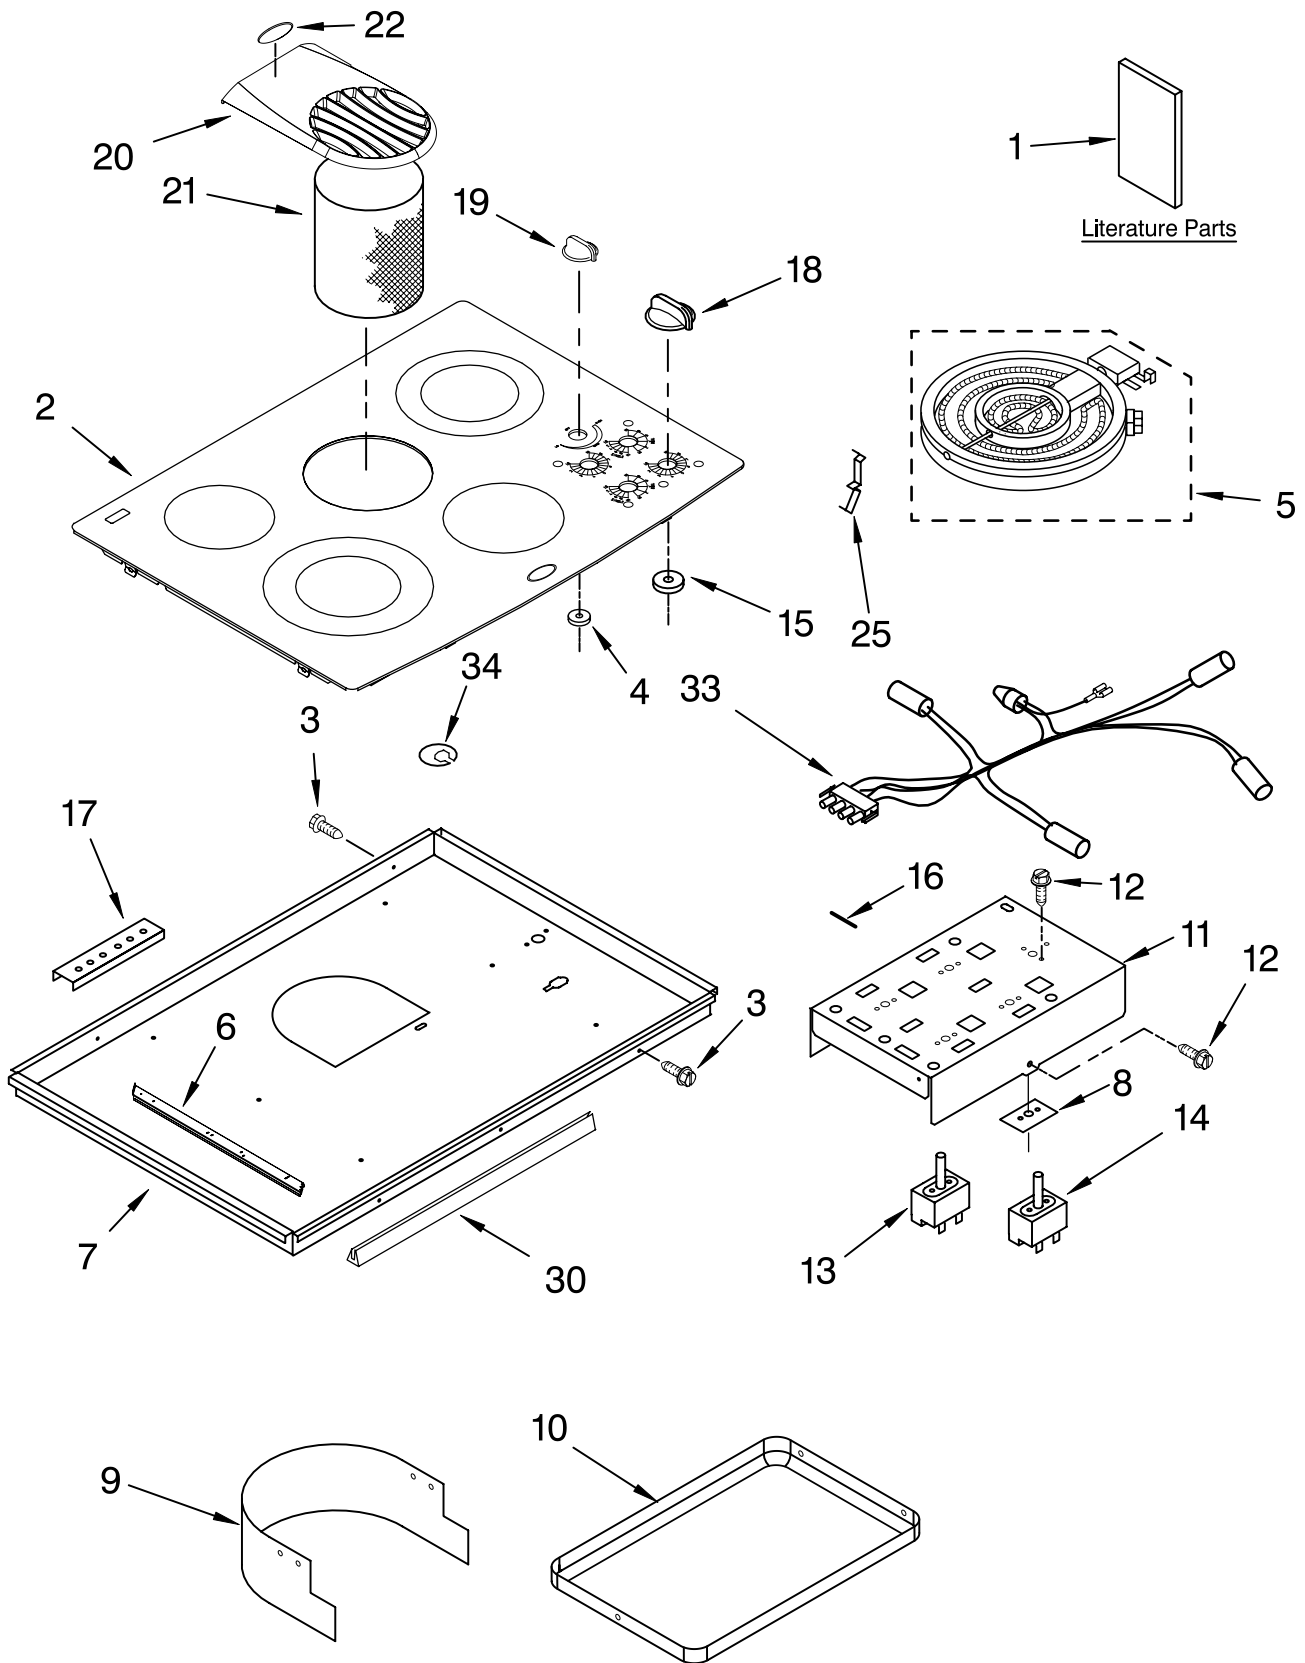

COOKTOP PARTS

For Models: GJD3044RB01, GJD3044RC01, GJD3044RP01
(Black) (Pure Biscuit) (Pure White)

30" ELECTRIC
BUILT-IN
DOWNDRRAFT COOKTOP

FOR ORDERING INFORMATION REFER TO PARTS PRICE LIST

COOKTOP PARTS

For Models: GJD3044RB01, GJD3044RC01, GJD3044RP01

(Black) (Pure Biscuit) (Pure White)

Illus. No.	Part No.	DESCRIPTION	Illus. No.	Part No.	DESCRIPTION	Illus. No.	Part No.	DESCRIPTION
1		Literature Parts	6		Rail, Element	18		Knob, Control
	8286553	Installation Instructions		8285933	Right Hand		8286043BL	Black
	8286343	Wiring Diagram		8286054	Left Hand		8286043BT	Biscuit
	8286616	Owners Manual	7	8285809	Box, Burner		8286043WH	White
	3191638	Safe Cooking Tips	8	3183956	Seal, Switch Cvr	19		Knob, Downdraft
	9759133	English	9	8285934	Shield, Vent		8286045BL	Black
		French		3177991	Screw		8286045BT	Biscuit
2		Cooktop, Glass & Bracket Assembly	10	3190656	Drip Bowl, Grease		8286045WH	White
	9762696	Black	11	4455354	Bracket, Control Mounting	20		Grille, Air
	9762698	Pure Biscuit		311865	Screw, 8-32 x 7/32		8285115	Black
	9762697	Pure White	12	4456836	Switch, Speed Control		8285229	Biscuit
3	3196537	Screw, 8-18 x 3/8	13		Switch, Infinite	21	3192530	Filter, Grease
4	3191387	Seal, Switch 2"	14	3191049	LR & RF	22	8523552	Badge
5		Element, Surface		9759474	RR & LF	25	9759094	Spring, Locator
	8523698	L.R. (1200W)	15	8285469	Seal, Switch	30	3193032	Gasket, Vent
	4453909	L.F. 2500/1200W	16	3192439	Seal, Limiter			Shield
	8285937	R.R. 2000/1000W	17	4455917	Bracket, Mounting	33	8286055	Light, Hot Surface Indicator
	8523697	R.F. (1500W)				34	3193094	Plate, Cover

FOR ORDERING INFORMATION REFER TO PARTS PRICE LIST

BLOWER UNIT PARTS

For Models: GJD3044RB01, GJD3044RC01, GJD3044RP01
 (Black) (Pure Biscuit) (Pure White)

Illus. No.	Part No.	DESCRIPTION
1	8285958	Bracket, Shield
2	3192403	Bracket, Blower Mounting
7	9760440	Blower Motor Asm. (Includes Fan Asm)
8	3367670	Screw, 10-16 x 1/2