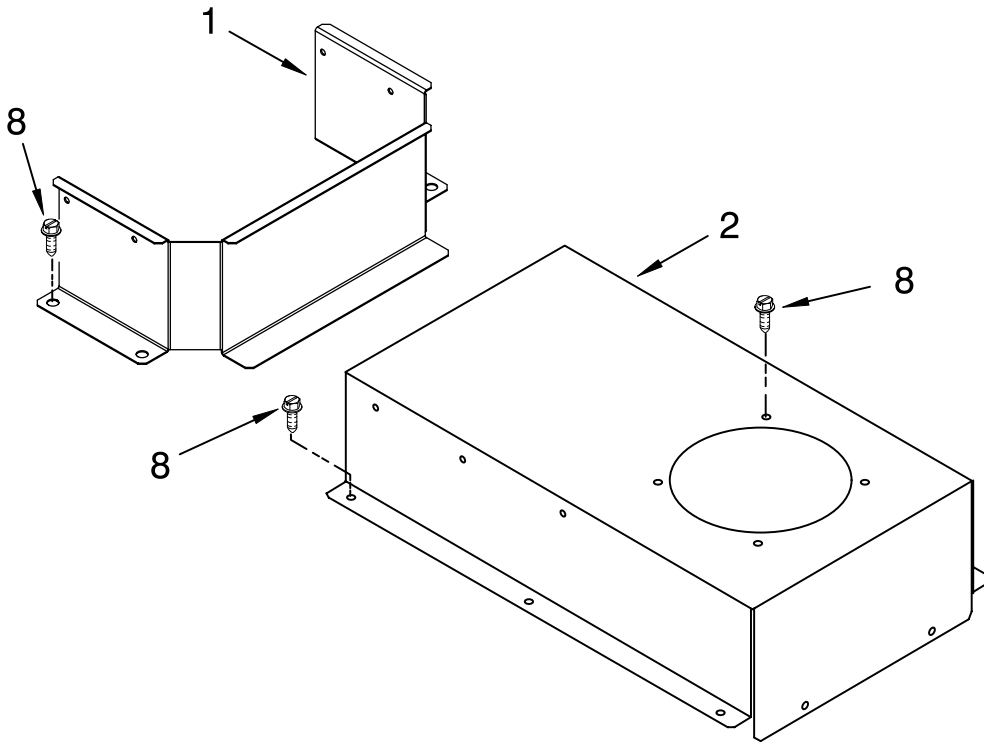

COOKTOP PARTS

For Models: GJD3044RB01, GJD3044RC01, GJD3044RP01
(Black) (Pure Biscuit) (Pure White)

30" ELECTRIC
BUILT-IN
DOWNDRRAFT COOKTOP

FOR ORDERING INFORMATION REFER TO PARTS PRICE LIST

COOKTOP PARTS

For Models: GJD3044RB01, GJD3044RC01, GJD3044RP01

(Black) (Pure Biscuit) (Pure White)

Illus. No.	Part No.	DESCRIPTION	Illus. No.	Part No.	DESCRIPTION	Illus. No.	Part No.	DESCRIPTION
1		Literature Parts	6		Rail, Element	18		Knob, Control
	8286553	Installation Instructions		8285933	Right Hand		8286043BL	Black
	8286343	Wiring Diagram		8286054	Left Hand		8286043BT	Biscuit
	8286616	Owners Manual	7	8285809	Box, Burner		8286043WH	White
	3191638	Safe Cooking Tips	8	3183956	Seal, Switch Cvr	19		Knob, Downdraft
	9759133	English	9	8285934	Shield, Vent		8286045BL	Black
		French		3177991	Screw		8286045BT	Biscuit
2		Cooktop, Glass & Bracket Assembly	10	3190656	Drip Bowl, Grease		8286045WH	White
	9762696	Black	11	4455354	Bracket, Control Mounting	20		Grille, Air
	9762698	Pure Biscuit		311865	Screw, 8-32 x 7/32		8285115	Black
	9762697	Pure White	12	4456836	Switch, Speed Control		8285229	Biscuit
3	3196537	Screw, 8-18 x 3/8	13		Switch, Infinite	21	3192530	Filter, Grease
4	3191387	Seal, Switch 2"	14	3191049	LR & RF	22	8523552	Badge
5		Element, Surface		9759474	RR & LF	25	9759094	Spring, Locator
	8523698	L.R. (1200W)	15	8285469	Seal, Switch	30	3193032	Gasket, Vent
	4453909	L.F. 2500/1200W	16	3192439	Seal, Limiter			Shield
	8285937	R.R. 2000/1000W	17	4455917	Bracket, Mounting	33	8286055	Light, Hot Surface Indicator
	8523697	R.F. (1500W)				34	3193094	Plate, Cover

FOR ORDERING INFORMATION REFER TO PARTS PRICE LIST

BLOWER UNIT PARTS

For Models: GJD3044RB01, GJD3044RC01, GJD3044RP01
 (Black) (Pure Biscuit) (Pure White)

Illus. No.	Part No.	DESCRIPTION
1	8285958	Bracket, Shield
2	3192403	Bracket, Blower Mounting
7	9760440	Blower Motor Asm. (Includes Fan Asm)
8	3367670	Screw, 10-16 x 1/2