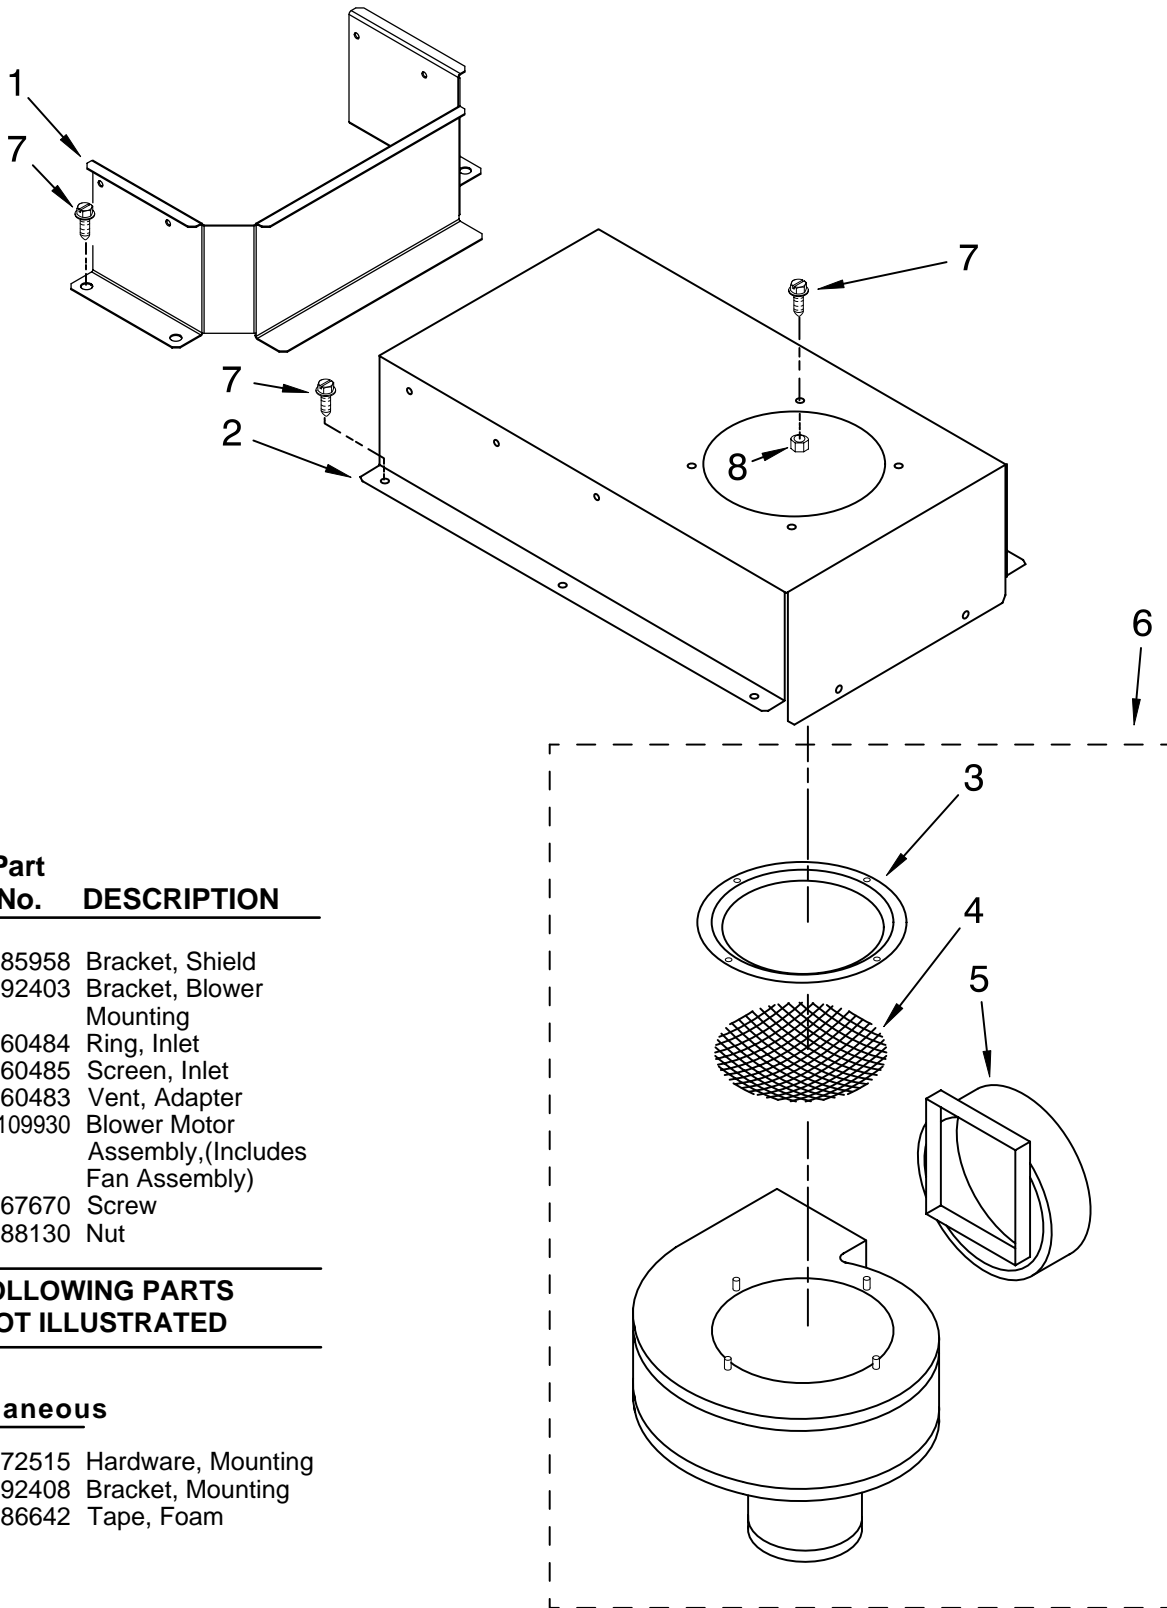

COOKTOP PARTS

For Models: GJD3044RB02, GJD3044RP02, GJD3044RC02
(Black) (Pure White) (Pure Biscuit)

30" ELECTRIC
BUILT-IN
DOWNDRRAFT COOKTOP

FOR ORDERING INFORMATION REFER TO PARTS PRICE LIST

COOKTOP PARTS

For Models: GJD3044RB02, GJD3044RP02, GJD3044RC02
(Black) (Pure White) (Pure Biscuit)

Illus. No.	Part No.	DESCRIPTION	Illus. No.	Part No.	DESCRIPTION	Illus. No.	Part No.	DESCRIPTION
1		Literature Parts	6		Rail, Element	18		Knob, Control
	8286553	Installation Instructions		8285933	Right		8286043BL	Black
	8286343	Wiring Diagram		8286054	Left		8286043WH	White
	8286616	Owners Manual	7	8285809	Box, Burner		8286043BT	Biscuit
		Safe Cooking Tips	8	3183956	Seal	19		Knob, Downdraft
	3191638	English			Switch Cover		8286045BL	Black
	9759133	French	9	8285934	Shield, Vent		8286045WH	White
				3177991	Screw		8286045BT	Biscuit
2		Cooktop, Glass & Bracket Assembly	10	3190656	Drip Bowl	20		Grille, Air
	W10048780	Black	11	4455354	Bracket, Control Mounting		8285115	Black
	W10048800	White	12	311865	Screw		8285228	White
	W10048790	Biscuit	13	4456836	Switch, Speed Control	21	3192530	Filter, Grease
3	3196537	Screw	14		Switch, Infinite	22	8523552	Badge
4	3191387	Seal, Switch 2"		3191049	LR & RF	23	9759094	Spring, Locator
5		Element, Surface		9759474	RR & LF	24	3193032	Gasket, Vent Shield
	8523698	L.R. 1200W	15	8285469	Seal, Switch	25	8286055	Light, Hot Surface Indicator
	4453909	L.F. 2500/1200W	16	3192439	Seal, Limiter	26	3193094	Plate, Cover
	8285937	R.R. 2000/1000W	17	4455917	Bracket, Mounting	27	3400093	Screw
	8523697	R.F. 1500W						

FOR ORDERING INFORMATION REFER TO PARTS PRICE LIST

BLOWER UNIT PARTS

For Models: GJD3044RB02, GJD3044RP02, GJD3044RC02
(Black) (Pure White) (Pure Biscuit)

Illus. No.	Part No.	DESCRIPTION
------------	----------	-------------