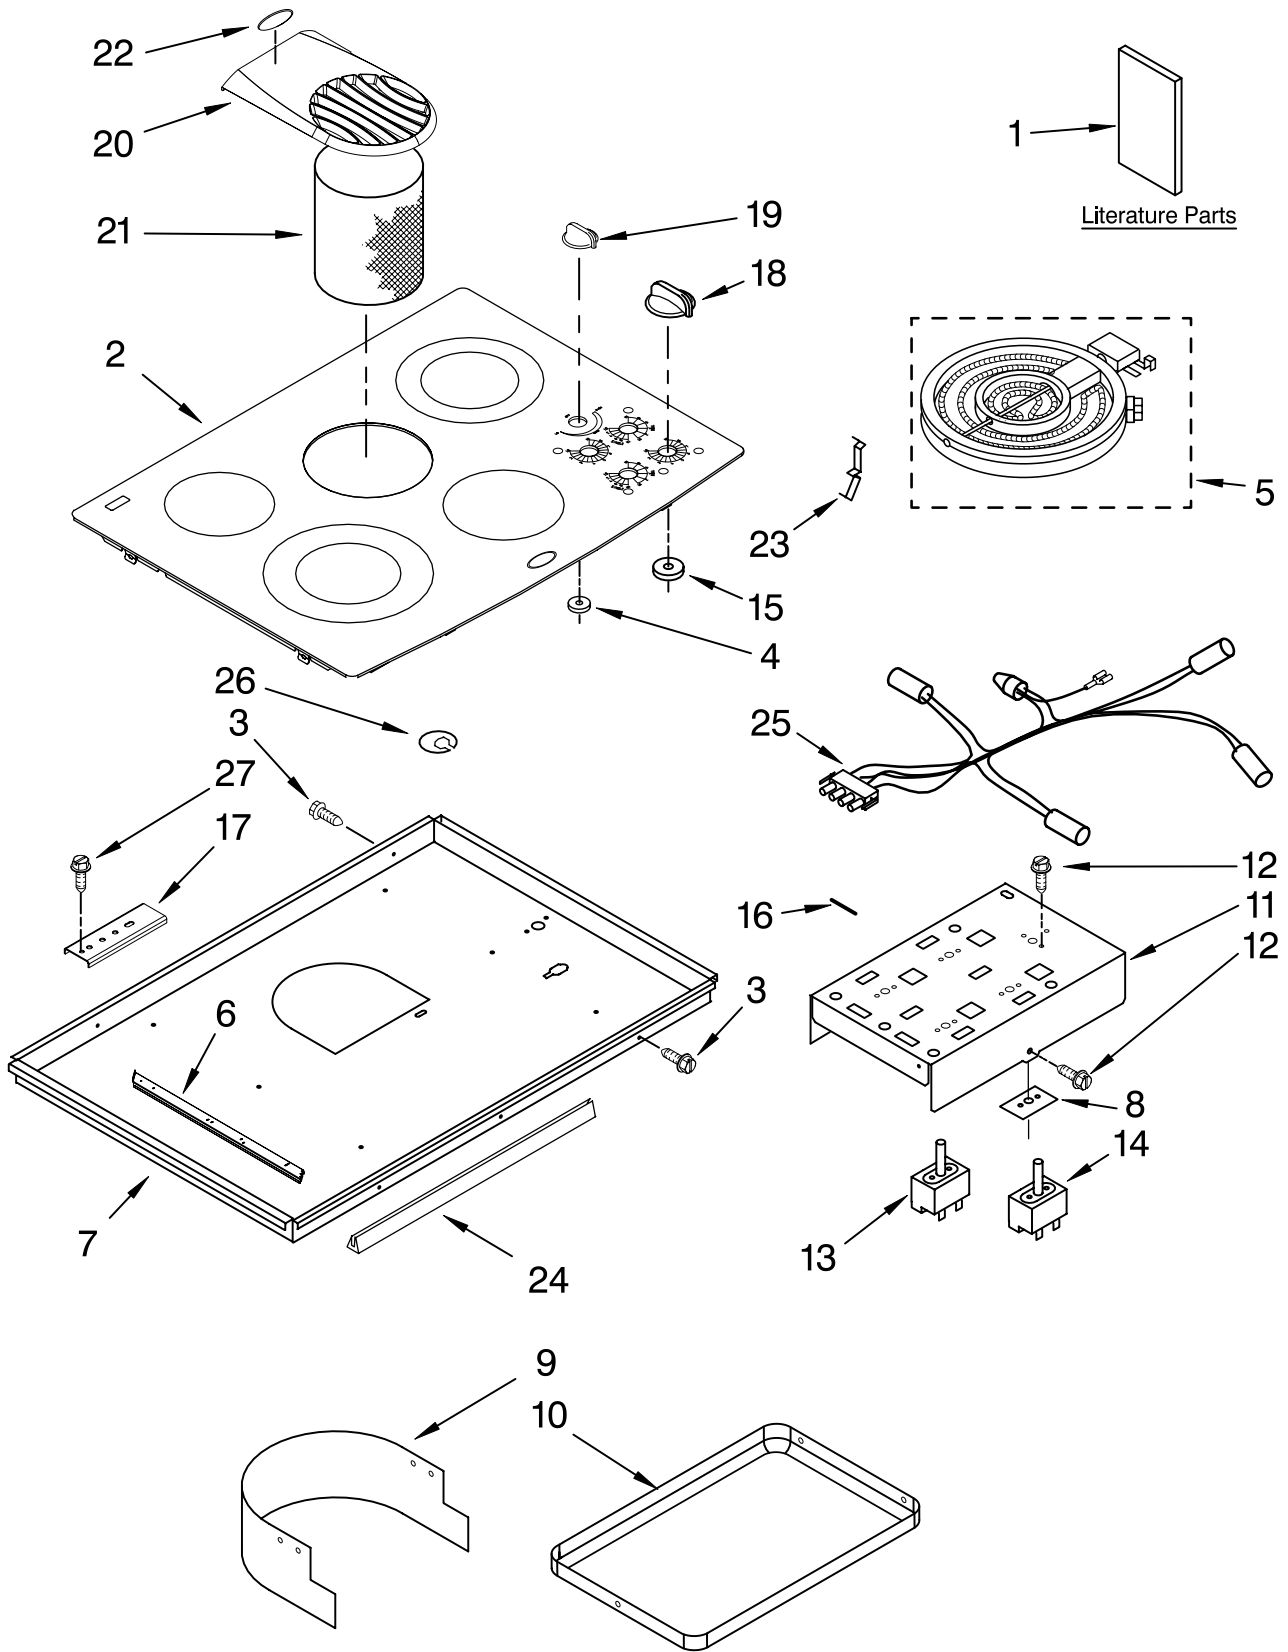

COOKTOP PARTS

For Models: GJD3044RB02, GJD3044RP02, GJD3044RC02
(Black) (Pure White) (Pure Biscuit)

30" ELECTRIC
BUILT-IN
DOWNDRRAFT COOKTOP

FOR ORDERING INFORMATION REFER TO PARTS PRICE LIST

COOKTOP PARTS

For Models: GJD3044RB02, GJD3044RP02, GJD3044RC02
(Black) (Pure White) (Pure Biscuit)

Illus. No.	Part No.	DESCRIPTION	Illus. No.	Part No.	DESCRIPTION	Illus. No.	Part No.	DESCRIPTION
1		Literature Parts	6		Rail, Element	18		Knob, Control
	8286553	Installation Instructions		8285933	Right		8286043BL	Black
	8286343	Wiring Diagram		8286054	Left		8286043WH	White
	8286616	Owners Manual	7	8285809	Box, Burner		8286043BT	Biscuit
		Safe Cooking Tips	8	3183956	Seal	19		Knob, Downdraft
	3191638	English			Switch Cover		8286045BL	Black
	9759133	French	9	8285934	Shield, Vent		8286045WH	White
				3177991	Screw		8286045BT	Biscuit
2		Cooktop, Glass & Bracket Assembly	10	3190656	Drip Bowl	20		Grille, Air
	W10048780	Black	11	4455354	Bracket, Control Mounting		8285115	Black
	W10048800	White	12	311865	Screw		8285228	White
	W10048790	Biscuit	13	4456836	Switch, Speed Control	21	3192530	Filter, Grease
3	3196537	Screw	14		Switch, Infinite	22	8523552	Badge
4	3191387	Seal, Switch 2"		3191049	LR & RF	23	9759094	Spring, Locator
5		Element, Surface		9759474	RR & LF	24	3193032	Gasket, Vent Shield
	8523698	L.R. 1200W	15	8285469	Seal, Switch	25	8286055	Light, Hot Surface Indicator
	4453909	L.F. 2500/1200W	16	3192439	Seal, Limiter	26	3193094	Plate, Cover
	8285937	R.R. 2000/1000W	17	4455917	Bracket, Mounting	27	3400093	Screw
	8523697	R.F. 1500W						

FOR ORDERING INFORMATION REFER TO PARTS PRICE LIST

BLOWER UNIT PARTS

For Models: GJD3044RB02, GJD3044RP02, GJD3044RC02
(Black) (Pure White) (Pure Biscuit)

Illus. No.	Part No.	DESCRIPTION
------------	----------	-------------