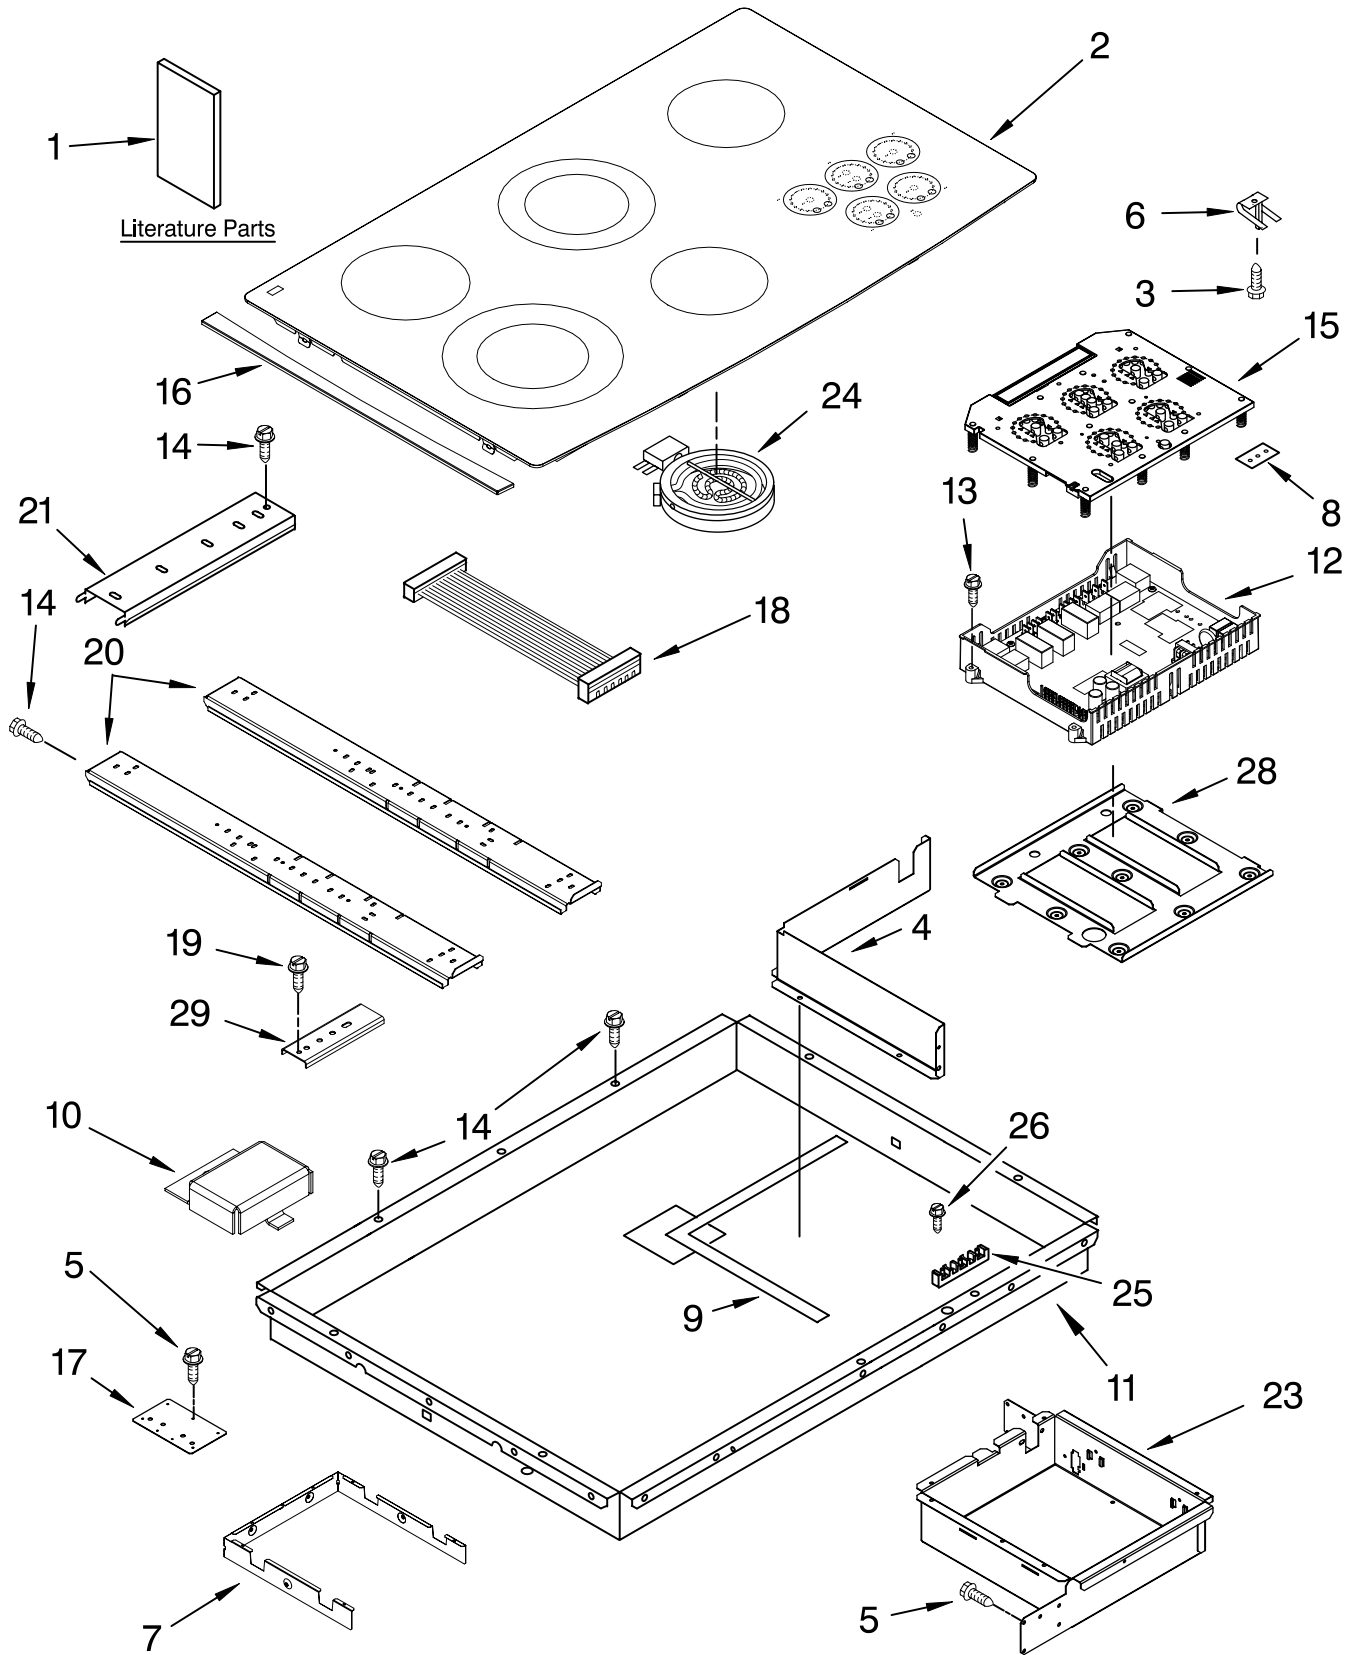

# COOKTOP PARTS

For Models: GJC3655RB03, GJC3655RP03, GJC3655RS03  
(Black) (Pure White) (Stainless)

36" ELECTRIC  
BUILT-IN  
CERAN COOKTOP

FOR ORDERING INFORMATION REFER TO PARTS PRICE LIST

# COOKTOP PARTS

For Models: GJC3655RB03, GJC3655RP03, GJC3655RS03  
(Black) (Pure White) (Stainless)

Illus. No.	Part No.	DESCRIPTION
1		Literature Parts
	8286066	Installation Instructions
	8286286	Tech Sheet
	8286614	Use & Care Guide
		Safe Cooking Tips
	3191638	English
	9759133	French
2		Cooktop, Glass
	8286982	Black
	8286981	White
	8286938	Stainless
3	246119	Screw
4	8286578	Wall, Inside
5	3196160	Screw
6	9759094	Spring Locator(10)
7	9760762	Shield, Heat
8	3192439	Seal, Switch
9	8285242	Seal, Heat Shield
10	8285593	Cover, Connector
11	8286555	Box, Burner
12	8286644	Appliance Manager, Module
13	4449745	Screw
14	3196537	Screw
15		Board, Control
	8286135	Black
	8286136	White
16		Trim, Cooktop (Stainless Only)
	W10142238	Right
	W10142237	Left
17	8286535	Bracket, Bottom
18	8285323	Cable Assembly
19	3400093	Screw
20	9763517	Rail, Element (2)
21	8286345	Rail, Element (1)
23	8286576	Box, Touch Control
24		Element, Surface
	8285845	2500/1200W LF
	8285230	1200W LR
	8285938	2000/1000W CR
	4453907	1500W RR/CF
25	4449868	Block, Terminal
26	3196163	Screw
28	4456922	Support, Module
29	4455917	Bracket, Mounting