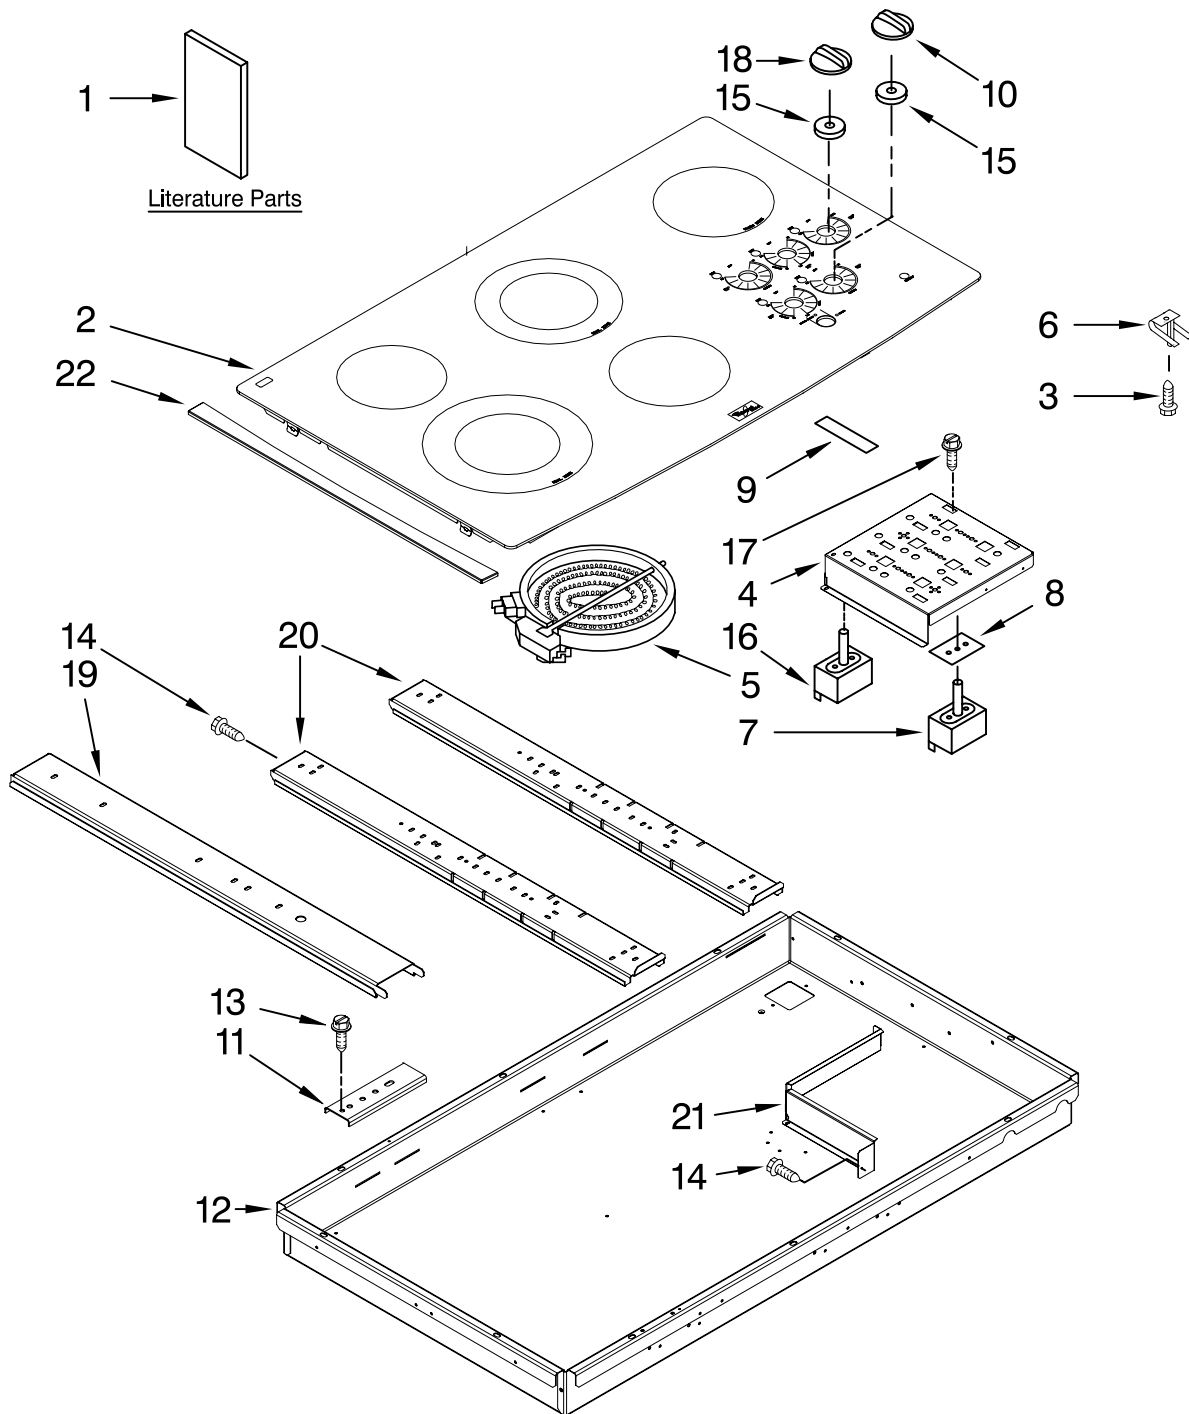

COOKTOP PARTS

For Models: GJC3654RB04, GJC3654RP04, GJC3654RS04
(Black) (Pure White) (Stainless)

36" ELECTRIC
CERAN COOKTOP

FOR ORDERING INFORMATION REFER TO PARTS PRICE LIST

COOKTOP PARTS

For Models: GJC3654RB04,GJC3654RP04,GJC3654RS04
(Black) (Pure White) (Stainless)

Illus. No.	Part No.	DESCRIPTION	Illus. No.	Part No.	DESCRIPTION	Illus. No.	Part No.	DESCRIPTION
1		Literature Parts Installation Instructions	5		Element, Surface	14	3196537	Screw
	8286066	Cooktop		8523698	1200W – RR	15	8285469	Seal, Infinite Switch (6)
	8304571	Built-In Oven		8523697	1500W – CF	16	9762441	Switch, Rotary Accusimer
	W10162165	Use & Care Guide		8285937	2000/1000W – CR	17	311865	Screw
	8286340	Wiring Diagram		4453909	2500/1200W – LF	18		Knob, Accusimer
		Safer Cooking Tips	6	9759094	100W (Warm Elem) Spring, Locator (10)		8286044BL	Black
	9762761	English	7		Switch, Infinite		8286044WH	White
	W10065852	French		9759474	LF & CR Burner	19	8286345	Rail, Element
2		Cooktop & Bracket Assembly		3191049	RR & CF Burner	20	9763517	Rail, Element
	W10141001	Black		8286517	Warm Zone	21	W10180226	Control, Heat Shield
	8286969	White	8	3183956	Seal, Switch Cover (6)	22		Trim, Cooktop (Stainless Only)
3	246119	Screw (8)	9	3192439	Seal, Limiter (5)		W10142238	Right
4	8285929	Bracket, Switch Mounting	10		Knob, Control (4)		W10142237	Left
				8286043BL	Black	Following Parts Not Illustrated		
				8286043WH	White			8286642 Tape, Foam
			11	4455917	Bracket, Mounting			
			12	8286556	Box, Burner			
			13	3400093	Screw			

FOR ORDERING INFORMATION REFER TO PARTS PRICE LIST

OPTIONAL PARTS

For Models: GJC3654RB04, GJC3654RP04, GJC3654RS04
(Black) (Pure White) (Stainless)

<u>Illus.</u>	<u>Part</u>	
<u>No.</u>	<u>No.</u>	<u>DESCRIPTION</u>